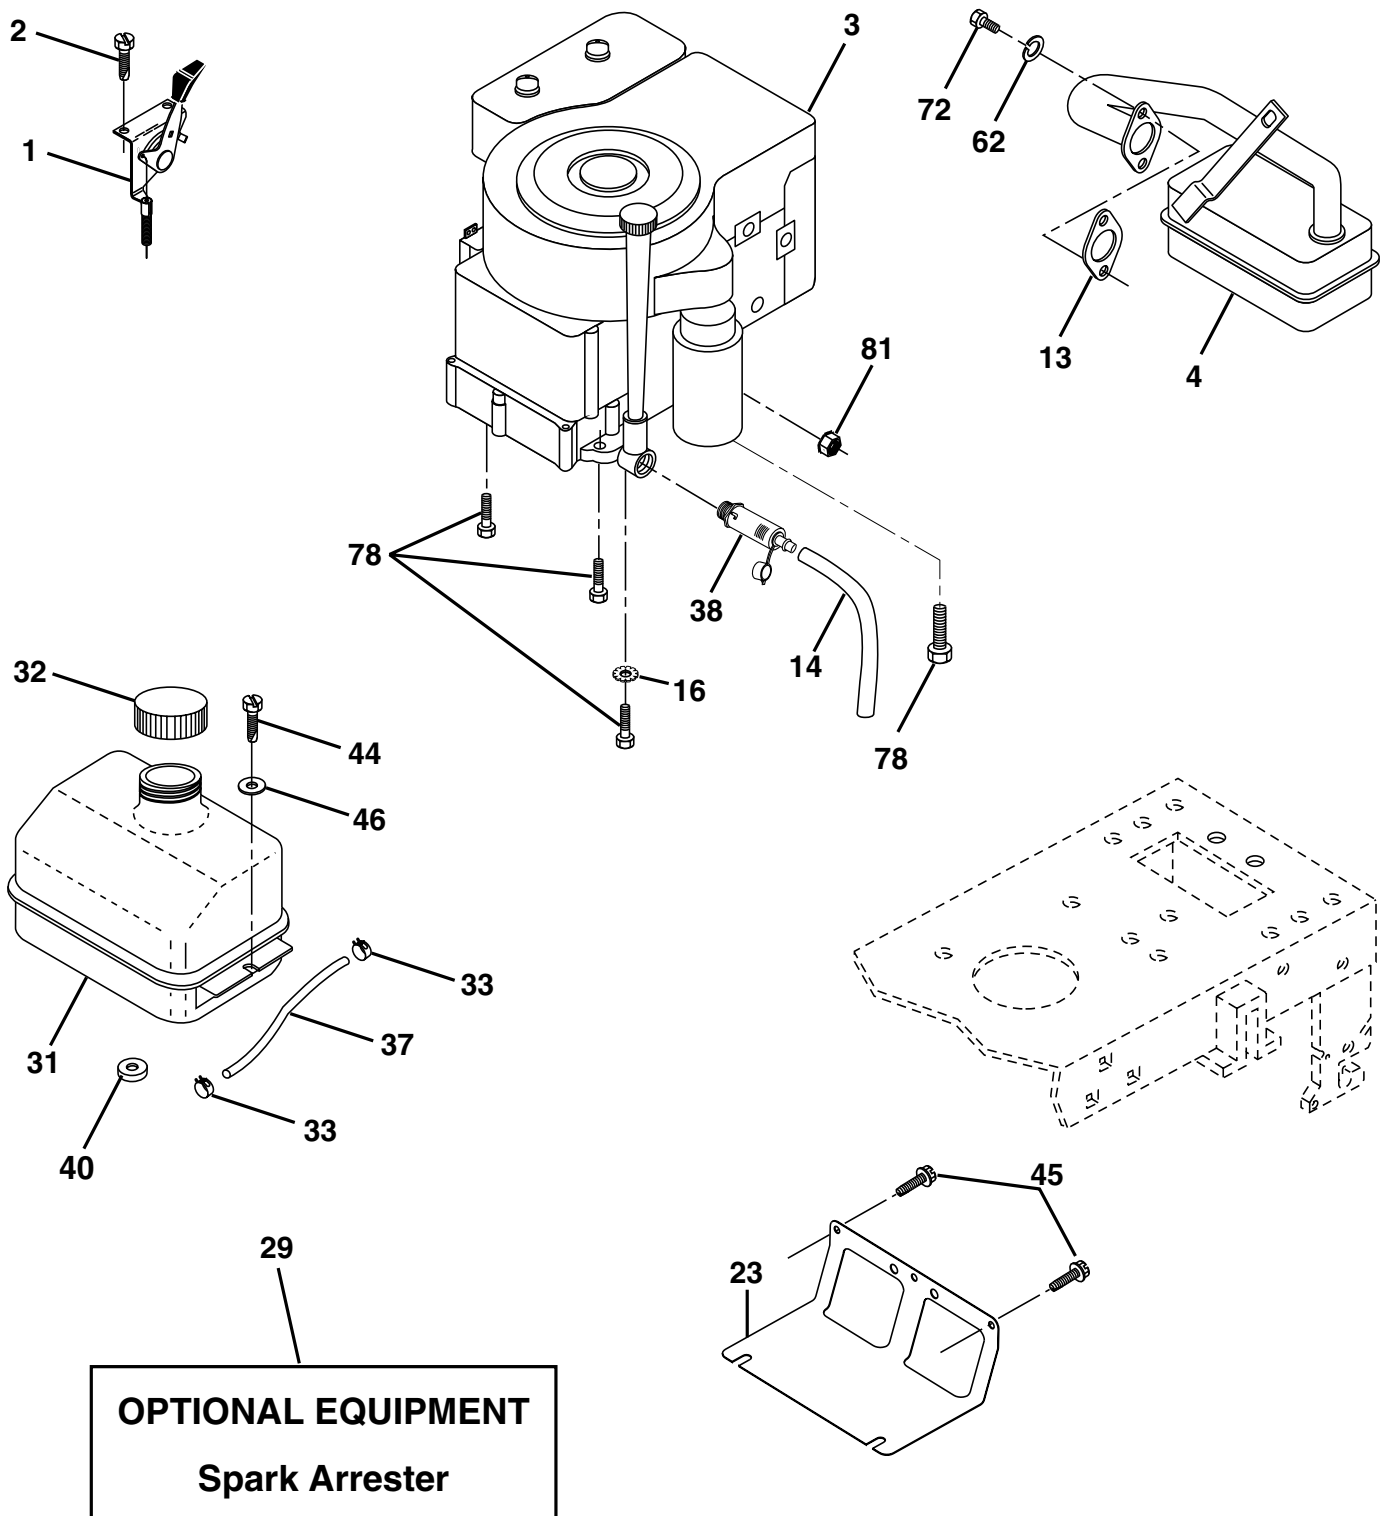

REPAIR PARTS

TRACTOR - - MODEL NUMBER PO14542C

ENGINE

OPTIONAL EQUIPMENT
Spark Arrester

REPAIR PARTS

TRACTOR - - MODEL NUMBER PO14542C

ENGINE

KEY NO.	PART NO.	DESCRIPTION
1	170551	Control Throt/Ch Flag
2	17720410	Screw Hex Thd Cut 1/4-20x5/8 T
3	-----	Engine Briggs Model 28U707 (Order Parts From Engine Manufacturer)
4	137352	Muffler Exhaust B&S Lt
13	165291	Gasket 1 313 Id Tin Plated
14	148356	Tube Drain Oil Easy
16	11050600	Washer Lock Ext Tooth 3/8
23	169837	Shield Browning/Debris Guard
29	137180	Arrestor Spark
31	109202X	Tank Fuel 1 25 Fr
32	140527	Cap Asm Fuel W/sym Vented
33	123487X	Clamp Hose Blk
37	137040	Line Fuel 20"
38	148315	Plug Drain Oil Easy
40	124028X	Bushing Snap Nyl Blk Fuel Line
44	17670412	Screw Hexwsh Thdrol 1/4-20x3/4
45	17000612	Screw Hex Wsh Thdrol 3/8-16
46	19091416	Washer 9/32 X 7/8 X 16ga
62	10040500	Washer Lock Hvy Hlcl Spr 5/16
72	71070512	Screw Hexhd Cap 5/16-18x3/4
78	17060620	Screw 3/8-16x1-1/4
81	73510400	Nut Keps Hex 1/4-20 Unc

NOTE: All component dimensions given in U.S. inches
1 inch = 25.4 mm