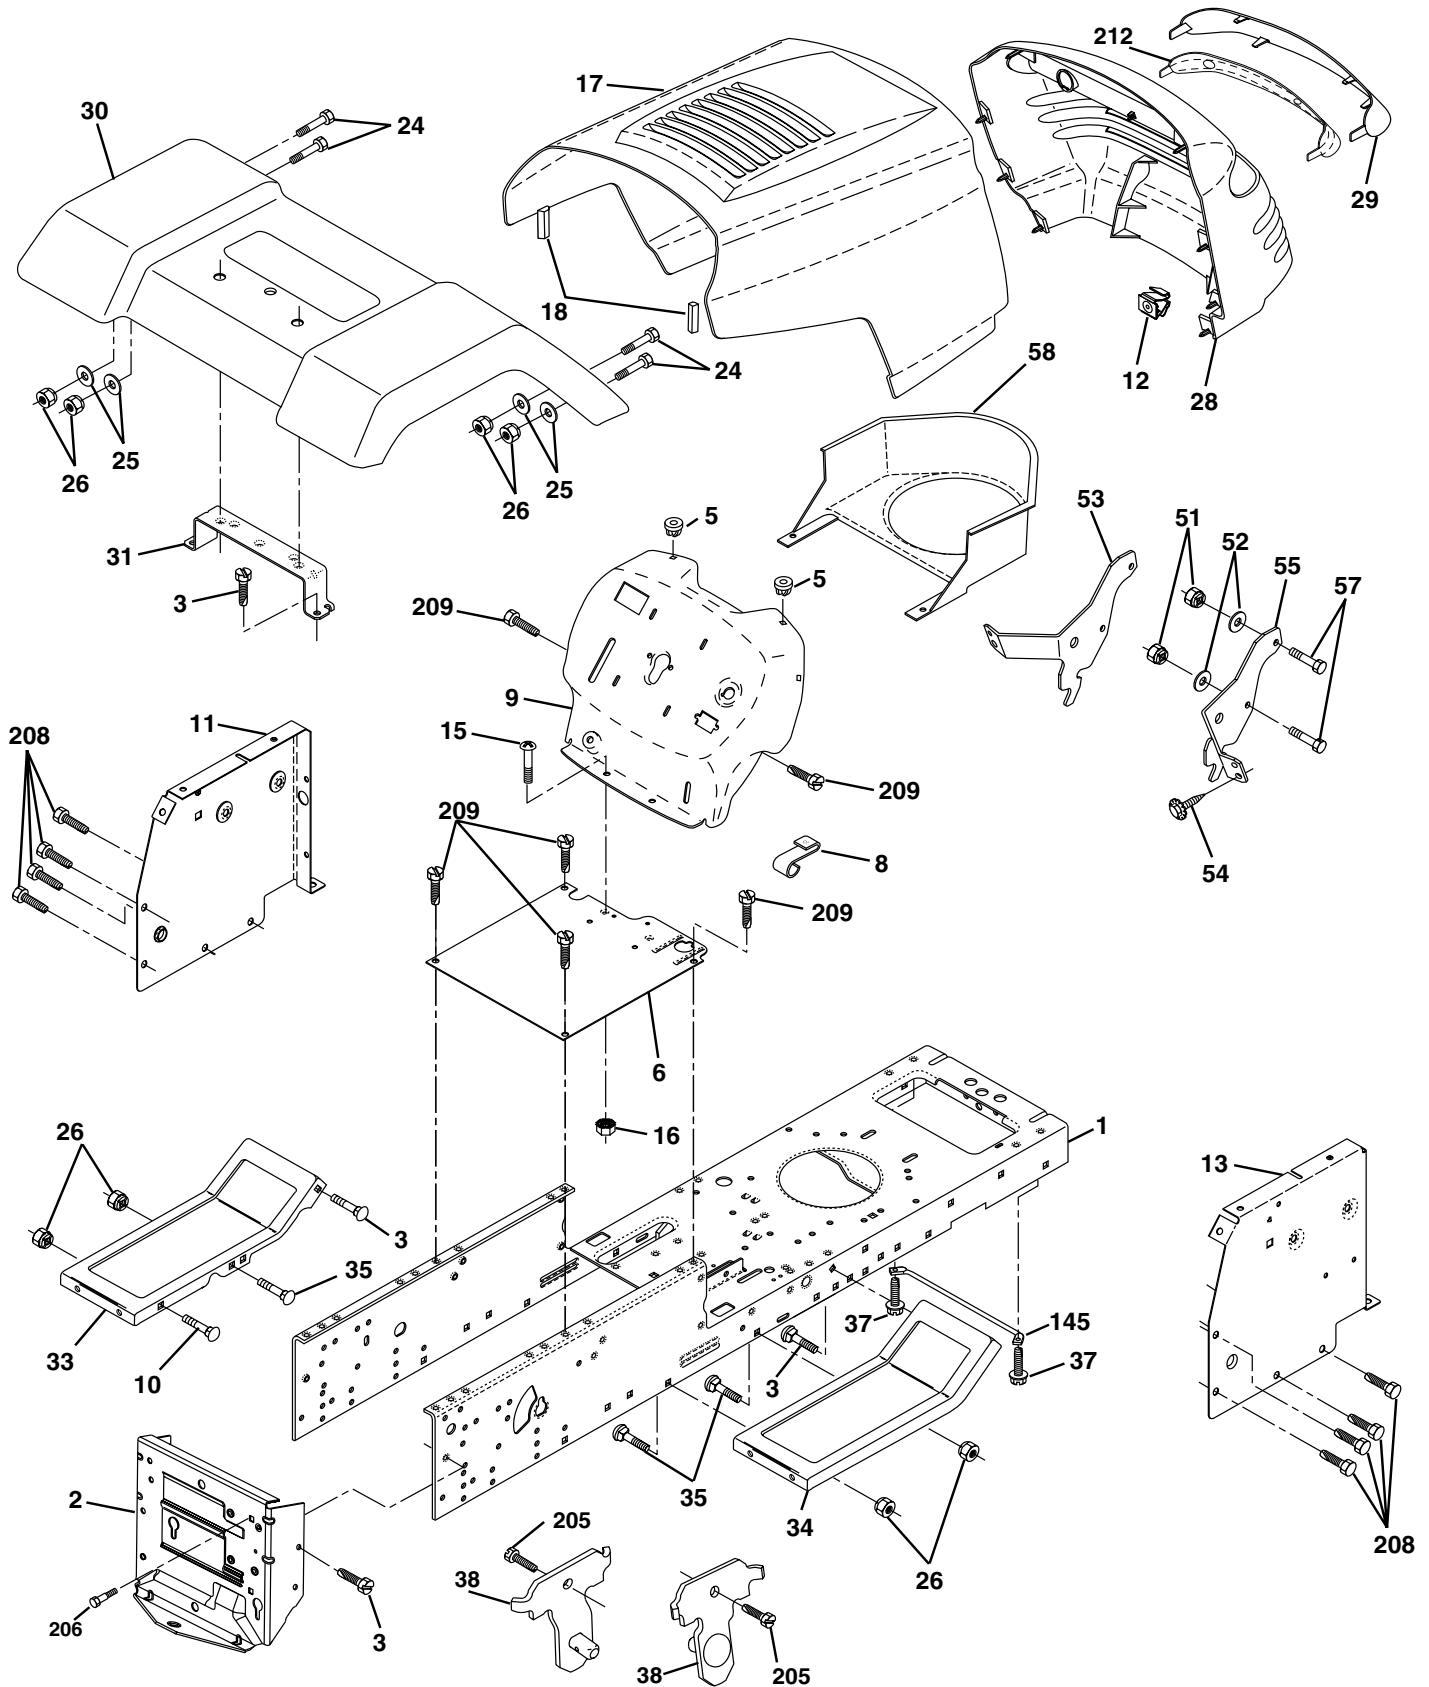

REPAIR PARTS

TRACTOR - - MODEL NUMBER PO14542C

CHASSIS AND ENCLOSURES

REPAIR PARTS

TRACTOR - - MODEL NUMBER PO14542C

CHASSIS AND ENCLOSURES

KEY NO.	PART NO.	DESCRIPTION
1	174620	Chassis
2	176554	Drawbar
3	17060612	Screw 3/8-16 x 3/4
5	155272	BumperHood/Dash
6	174643X011	Saddle Slkscr Flat Lt 6 Sp
8	155138	Clip Retainer Slide-On
9	168348X012	Dash
10	72140608	Bolt RdHd Sqnk. 3/8-16 Unc x 1
11	155927	Panel Asm. Dash Lh
12	145660	Clip Tinnerman Grile P/L
13	172107X010	Panel Dash Rh
15	74180512	Screw Mach Trhd 5/16-18 Unc x 3/4
16	73510500	Nut Keps 5/16-18 Unc
17	159639X428	Hood
18	126938X	BumperHood
24	74780616	Bolt Fin Hex 3/8-16 Unc x 1 Gr. 5
25	19131312	Washer 13/32 x 13/16 x 12 Ga.
26	73800600	Nut Lock Hex w/Insert 3/8-16 UNC
28	140434	Grill/Lens Asm
29	140273X599	Lens Grille Private label
30	169465X428	Fender Asm
31	136619	Bracket Fender
33	145244X428	Footrest
34	145243X428	Footrest
35	72110606	Bolt RdHd Sht. Sqnk. 3/8-16 x 3/4
37	17490508	Screw Thdrol 5/16-18 x 1/2 Tyt
38	175710	Bracket Asm. Pivot Mower Rear
51	73800400	Nut Lock Hex W/Ins. 1/4-20
52	19091416	Washer 9/32 x 7/8 x 16 Ga.
53	144697	Bracket Grille LH
54	161464	Screw Hex Wshd 8-18 x 7/8
55	144696	Bracket, Grille RH
57	74780412	Bolt Fin Hex 1/4-20 x .75
58	150127	Air Duct Private Label
145	156524	Rod Pivot Chassis/Hood
205	17490608	Screw Thdrol 3/8-16 x 1/2
206	170165	Bolt shoulder 5/16-18
208	17670608	Screw Thdrol 3/8-16 x 1/2
209	17000612	Screw Hex Wsh Thdrol 3/8-16
212	156229	Insert Lens Reflector
--	5479J	Plug Btn Blk

NOTE: All component dimensions given in U.S. inches
1 inch = 25.4 mm