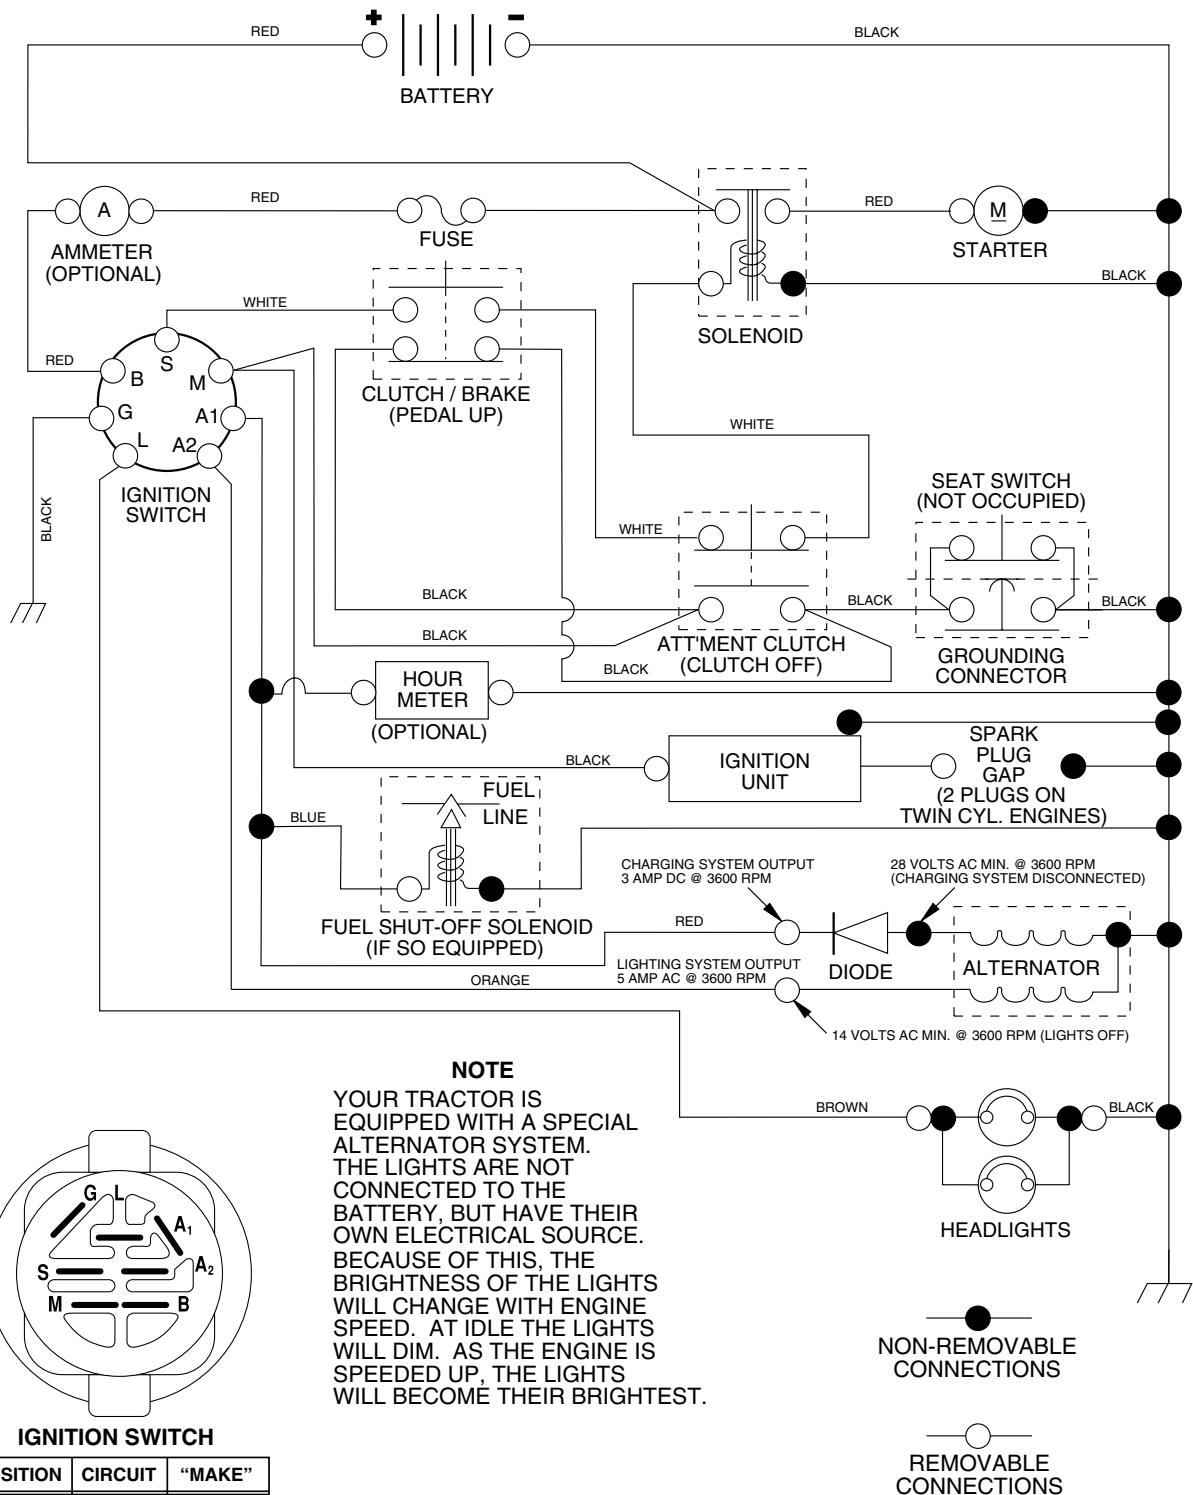

TRACTOR - - MODEL NUMBER PO14542C

SCHEMATIC

REPAIR PARTS

TRACTOR - - MODEL NUMBER PO14542C

ELECTRICAL

REPAIR PARTS

TRACTOR - - MODEL NUMBER PO14542C

ELECTRICAL

KEY NO.	PART NO.	DESCRIPTION
1	144925	Battery 12 Volt 25 Amp
2	74760412	Bolt Hex Hd 1/4-20unc X 3/4
8	156417	Case Battery
16	153664	Switch Interlock Push -In
21	166181	Harness Asm Light W/4152J
22	4152J	Bulb Light #1156
24	4799J	Cable Battery 6 Ga 11"red
25	146147	Cable Battery 6 Ga w/16 wire,red
26	175158	Fuse 20 AMP
27	73510400	Nut Keps Hex 1/4-20 unc
28	4207J	Cable Ground 6 Ga 12" black
29	121305X	Switch Plunger Nc Gray
30	175566	Switch Ign
33	140401	Key Ign
40	178437	Harness Ign
41	71110408	Bolt Blk Fin Hex 1/4-20 X 1/2
42	131563	Cover Terminal Red
43	178861	Solenoid
45	121433X	Ammeter
52	141940	Protection Wire Loop

NOTE: All component dimensions given in U.S. inches
1 inch = 25.4 mm

REPAIR PARTS

TRACTOR - - MODEL NUMBER PO14542C

MOWER LIFT

REPAIR PARTS

TRACTOR - - MODEL NUMBER PO14542C

MOWER LIFT

KEY NO.	PART NO.	DESCRIPTION
1	159460	Wire Asm Inner/Sprg w/Plunger
2	159471	Shaft Asm Lift
3	105767X	Pin Groove
4	12000002	E Ring #5133-62
5	19211621	Washer 21/32 x 1 x 21 Ga.
6	120183X	Bearing Nylon
7	109413X	Grip Handle
8	124526X	Button Plunger
11	139865	Link Lift Lh
12	139866	Link Lift Rh
13	4939M	Retainer Spring
15	173288	Link Front
16	73350800	Nut Jam Hex 1/2-13 Unc
17	175689	Trunnion
18	73800800	Nut Lock w/Wsh 1/2-13 Unc
19	139868	Arm Suspension Rear
20	163552	Retainer Spring
31	169865	Bearing Pvt Lift
32	73540600	Nut Crownlock 3/8-24