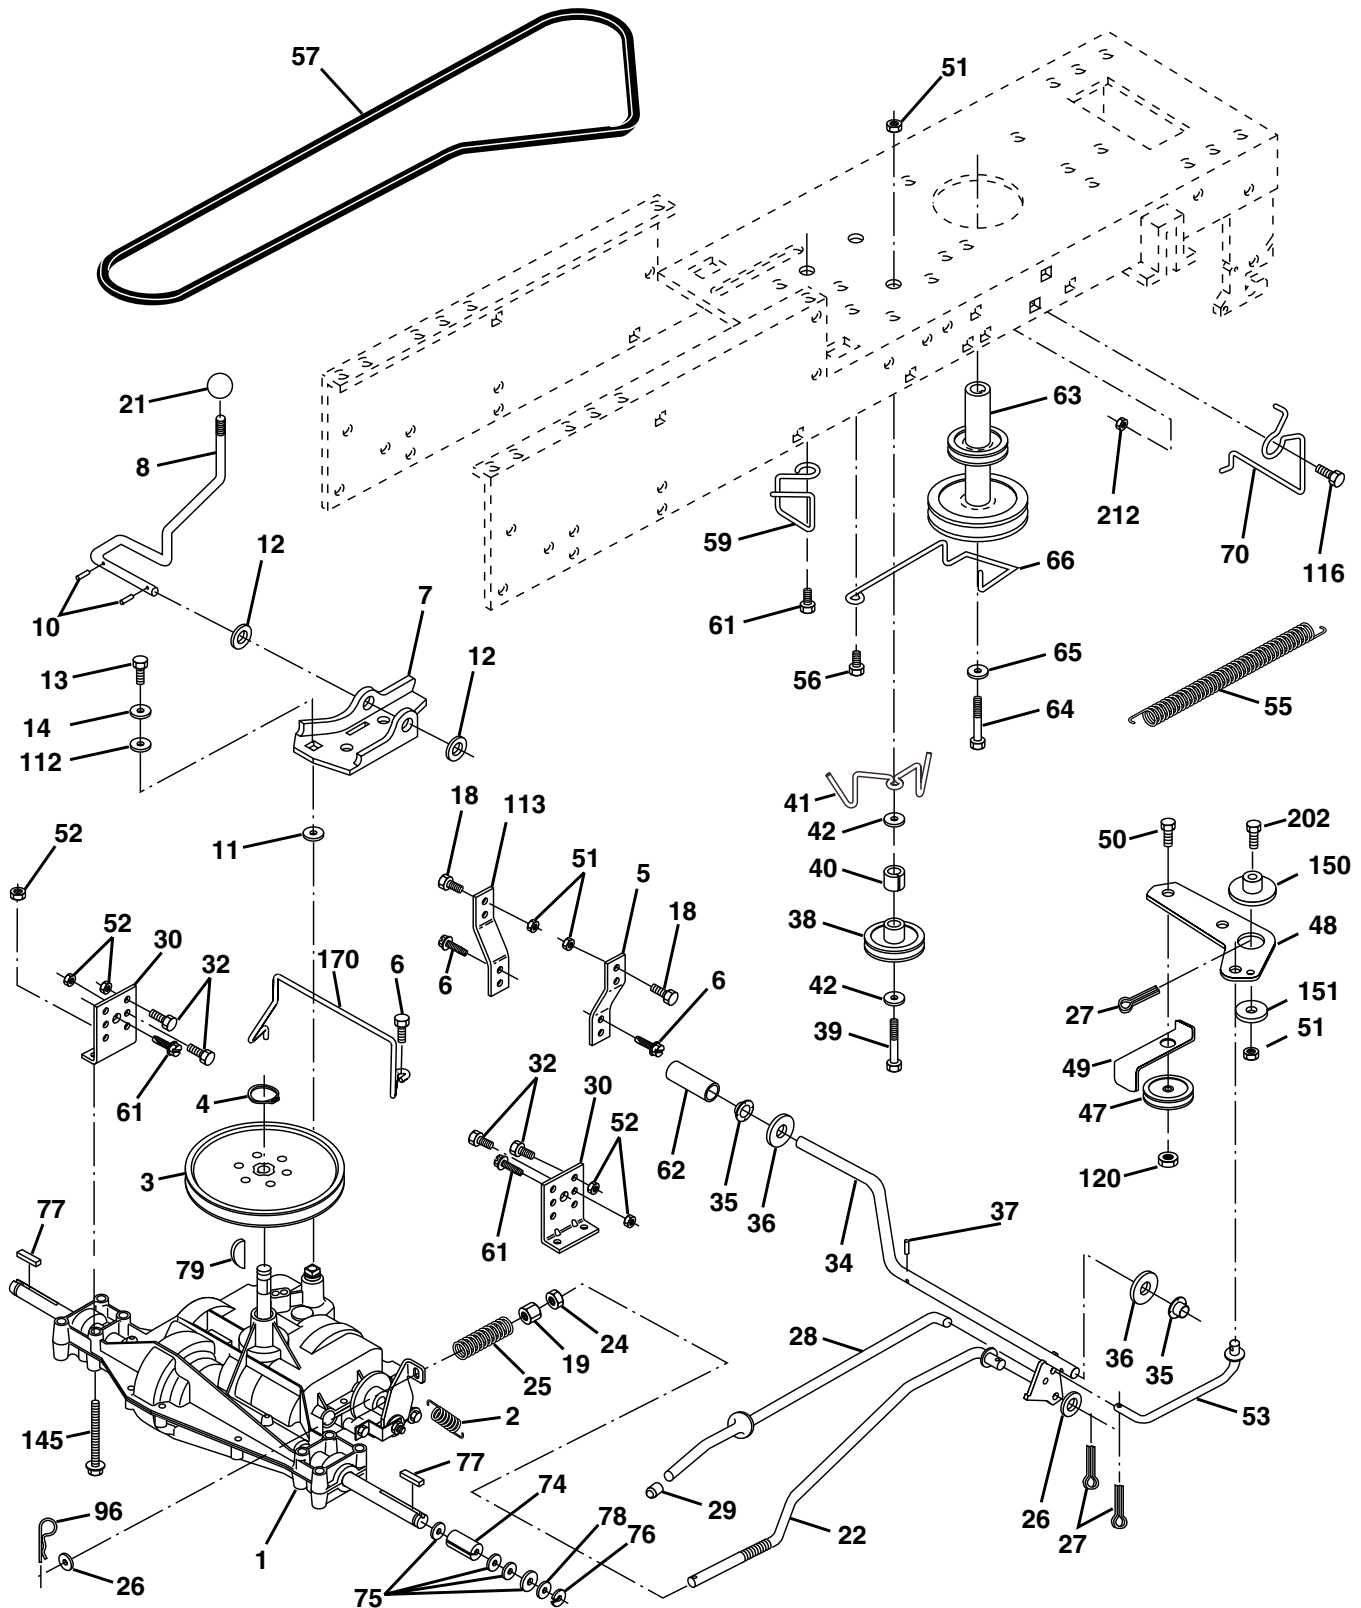

REPAIR PARTS

TRACTOR - - MODEL NUMBER PO14542C

DRIVE

REPAIR PARTS

TRACTOR - - MODEL NUMBER PO14542C

DRIVE

KEY NO.	PART NO.	DESCRIPTION	KEY NO.	PART NO.	DESCRIPTION
1	-----	Transaxle Peerless Model 206-545C (Order Parts From Transaxle Manufacturer)	49	123205X	Retainer Belt Style Spring
2	146682	Spring Extension Brake	50	74760624	Bolt
3	123666X	Pulley Transaxle 18" tires	51	73680600	Nut
4	12000028	Ring Retainer # 5100-62	52	73680500	Nut
5	121520X	Strap Torque Rh Pnt Blk	53	105710X	Link Clutch 7 66
6	17060512	Screw 5/16-18 X 3/4	55	105709X	Spring Return Clutch 6 75
7	162240	Bracket T/A Saddle Shift	56	17060616	Screw 3/8-16 x 1.0
8	131679	Rod Shifter Black(dana)	57	130801	V-belt Ground Drive 95
10	76020416	Pin,Cotter	59	169691	Keeper Belt Chassis Span Ctr.
11	105701X	Washer Plate Shf 388 Sq Hole	61	17060612	Screw 3/8-16x3/4
12	19151216	Washer 15/32 X 3/4 X 16ga	62	8883R	Cover Pedal Blk Round
13	74550412	Bolt 1/4-28 UNF Gr. 8 W/Patch	63	175410	Pulley Engine
14	10040400	Washer	64	71170764	Bolt, Hex 7/16-20 x 4 Grade 5
18	74780616	Bolt Fin Hex 3/8-16 UNC x 1 Gr. 5	65	10040700	Washer, Lock, Hvy Hlcl Spring 7/16
19	73800600	Nut	66	154778	Keeper Belt Engine Flproof
21	106933X	Knob Rd 1/2-13 Plstc Thds Blk	70	134683	Guide Belt Dr Mower Rh
22	130804	Rod Brake Lt	72	19132012	Washer 13/32 X 1-1/4 X 12 Ga
24	73350600	Nut	74	137057	Spacer Axle
25	106888X	Spring Rod Brake 2 00 Zinc	75	121749X	Washer 25/32 X 1 1/4 X 16 Ga
26	19131316	Washer	76	12000001	E Ring
27	76020412	Pin	77	123583X	Key Square 2 0 X 1845/ 1865
28	175765	Rod Brake Parking	78	121748X	Washer 25/32 X 1 5/8 X 16ga
29	71673	Cap Parking Brake	79	2228M	Key Woodruff
30	174973	Bracket Transmission	96	4497H	Retainer Spring 1"
32	74760512	Bolt	112	19091210	Washer 9/32 X 3/4 X 10 Ga
34	175578	Shaft Asm Pedal Foot	113	127285X	Strap Torque Lh
35	120183X	Bearing Nylon Blk 629 Id	116	72140608	Bolt, Rdhd Sqnk 3/8-16 x 1.00
36	19211616	Washer	120	73900600	Nut Lock Flg 3/8-16
37	1572H	Roll Pin	145	74490540	Bolt Hex Flghd 5/16-18 x Gr. 5
38	165936	Pulley Idler Flat	150	175456	Spacer Retainer
39	74760648	Bolt Fin Hex 3/8-16 Unc x 3	151	19133210	Washer 13/32 x 2 x 10 Ga.
40	175461	Spacer Split	170	173898	Keeper Belt
41	175556	Keeper Belt Idler	202	72110614	Bolt Carr. Sh. 3/8-16 x 1-3/4 Gr. 5
42	19131312	Washer 13/32 X 13/16 X 12 Ga	204	17060516	Screw 5/16-18 x 1
47	127783	Pulley Idler V Groove Plastic	212	145212	Nut Hex Flange Lock
48	154407	Bellcrank Clutch			

NOTE: All component dimensions given in U.S. inches
1 inch = 25.4 mm