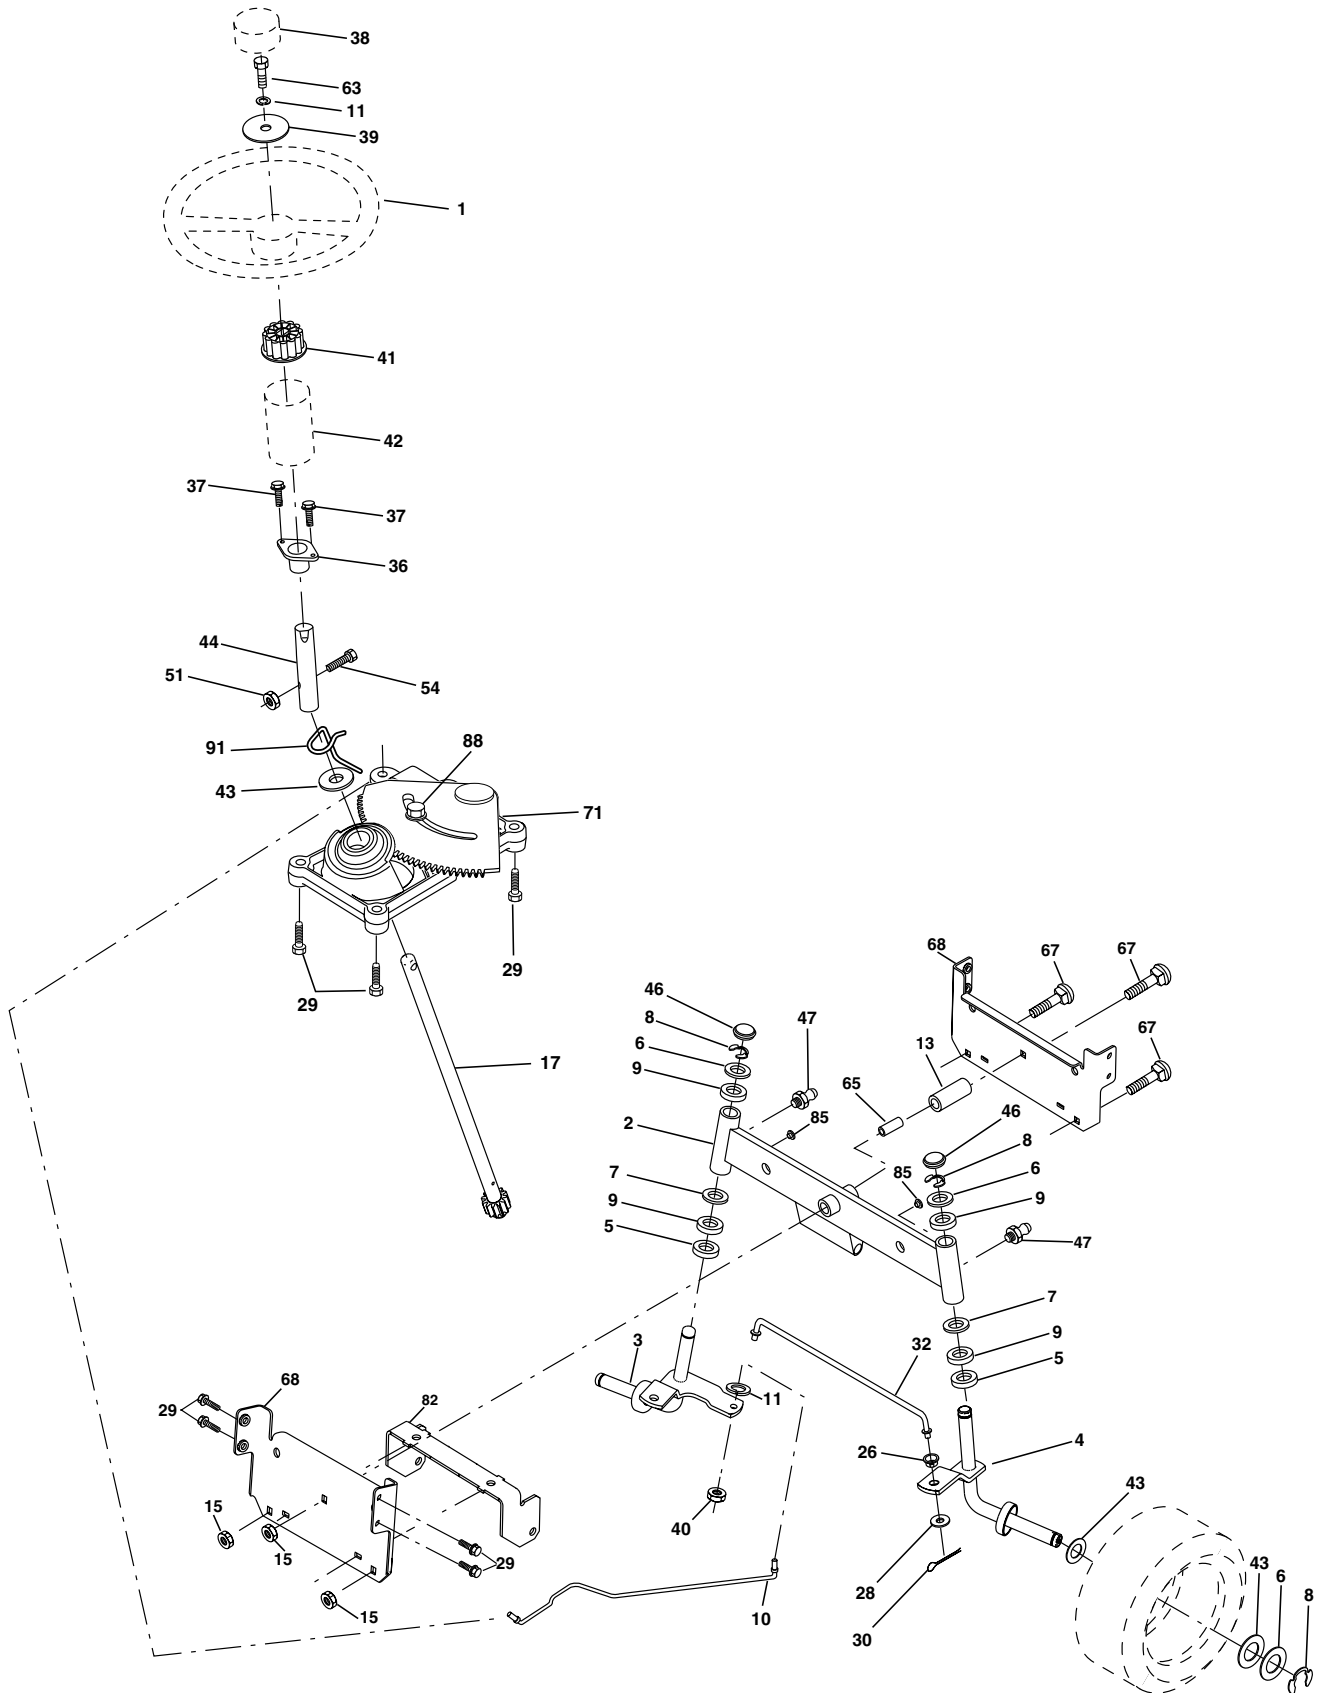

NOTE: All component dimensions given in U.S. inches
1 inch = 25.4 mm

REPAIR PARTS

TRACTOR - - MODEL NUMBER PO14542C

STEERING ASSEMBLY

REPAIR PARTS**TRACTOR - - MODEL NUMBER PO14542C****STEERING ASSEMBLY**