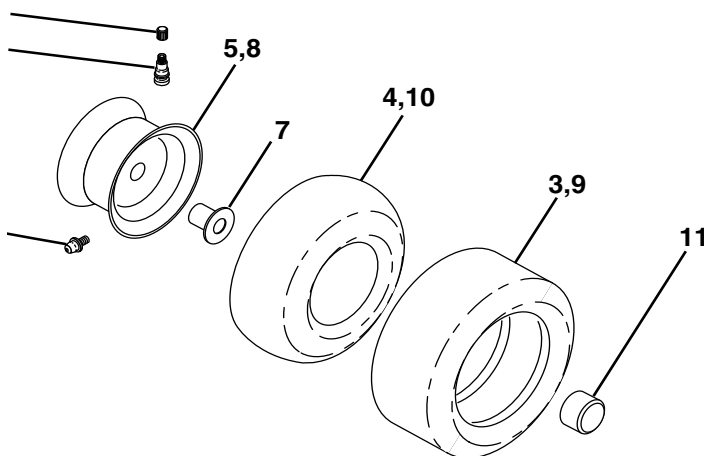

WHEELS & TIRES

KEY NO.	PART NO.	DESCRIPTION
1	59192	Cap Valve Tire
2	65139	Stem Valve
3	106222X	Tire F Ts 15 X 6 0 - 6 Service
4	59904	Tube Front (Service Item Only)
5	106732X427	Rim Asm 6"front White Service
6	278H	Fitting Grease (Front Wheel Only)
7	9040H	Bearing Flange (Front Wheel Only)
8	106108X427	Rim Asm 8"rear White Service
9	106268X	Tire R Ts 18x9.5-8 C Service
10	7152J	Tube Rear (Service Item Only)
11	104757X428	Cap Axle Blk 1 50 X 1 00
--	144334	Sealant, Tire (10 oz. Tube)

NOTE: All component dimensions given in U.S. inches
1 inch = 25.4 mm