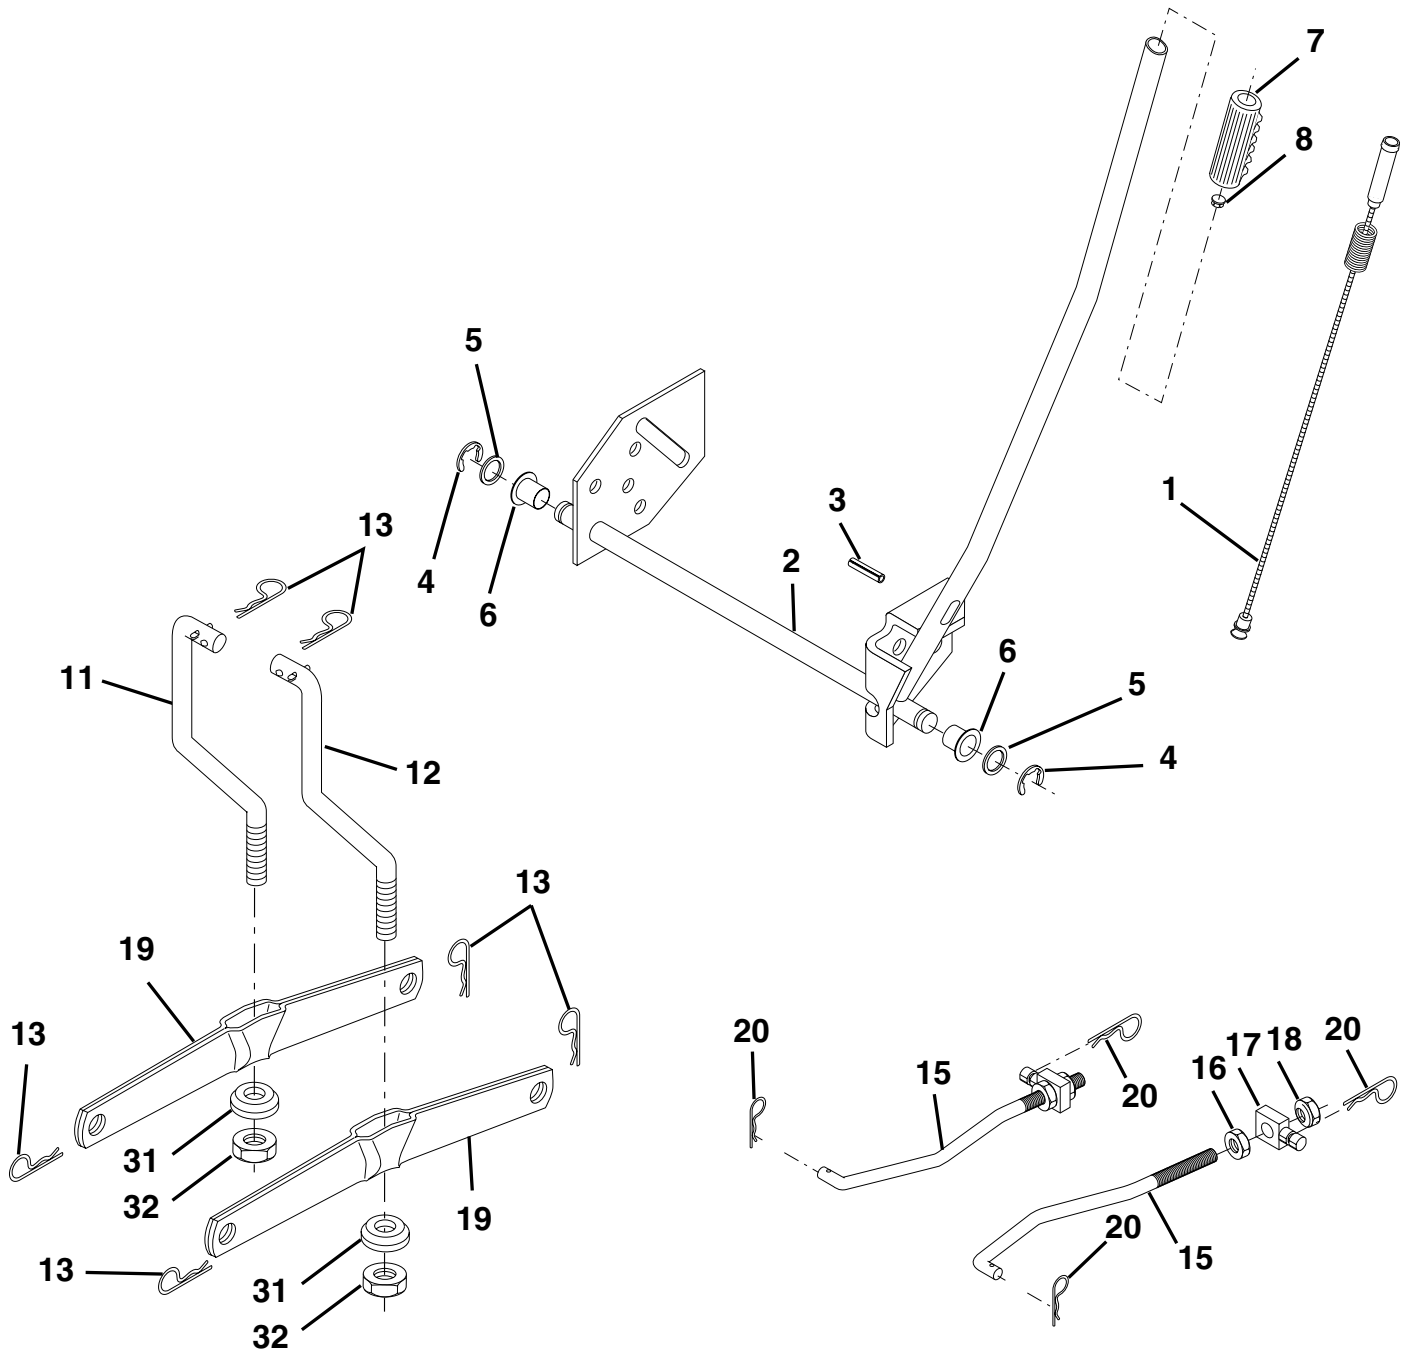

NOTE: All component dimensions given in U.S. inches
1 inch = 25.4 mm

REPAIR PARTS

TRACTOR - - MODEL NUMBER PO14542C

DECALS

KEY NO.	PART NO.	DESCRIPTION
1	157163	Decal Instruction Operat English
2	158168	Decal Ins Strg Wh
3	158037	Decal Hood Rh
4	158038	Decal Hood Lh
6	170563	Decal, Warning
9	158166	Decal Fender Logo
10	157140	Decal Danger English
11	101892X	Decal Clutch/brake English

WHEELS & TIRES

KEY NO.	PART NO.	DESCRIPTION
1	59192	Cap Valve Tire
2	65139	Stem Valve
3	106222X	Tire F Ts 15 X 6 0 - 6 Service
4	59904	Tube Front (Service Item Only)
5	106732X427	Rim Asm 6"front White Service
6	278H	Fitting Grease (Front Wheel Only)
7	9040H	Bearing Flange (Front Wheel Only)
8	106108X427	Rim Asm 8"rear White Service
9	106268X	Tire R Ts 18x9.5-8 C Service
10	7152J	Tube Rear (Service Item Only)
11	104757X428	Cap Axle Blk 1 50 X 1 00
--	144334	Sealant, Tire (10 oz. Tube)

NOTE: All component dimensions given in U.S. inches
1 inch = 25.4 mm

REPAIR PARTS

TRACTOR - - MODEL NUMBER PO14542C

MOWER LIFT

REPAIR PARTS

TRACTOR - - MODEL NUMBER PO14542C

MOWER LIFT

KEY NO.	PART NO.	DESCRIPTION
1	159460	Wire Asm Inner/Sprg w/Plunger
2	159471	Shaft Asm Lift
3	105767X	Pin Groove
4	12000002	E Ring #5133-62
5	19211621	Washer 21/32 x 1 x 21 Ga.
6	120183X	Bearing Nylon
7	109413X	Grip Handle
8	124526X	Button Plunger
11	139865	Link Lift Lh
12	139866	Link Lift Rh
13	4939M	Retainer Spring
15	173288	Link Front
16	73350800	Nut Jam Hex 1/2-13 Unc
17	175689	Trunnion
18	73800800	Nut Lock w/Wsh 1/2-13 Unc
19	139868	Arm Suspension Rear
20	163552	Retainer Spring
31	169865	Bearing Pvt Lift
32	73540600	Nut Crownlock 3/8-24