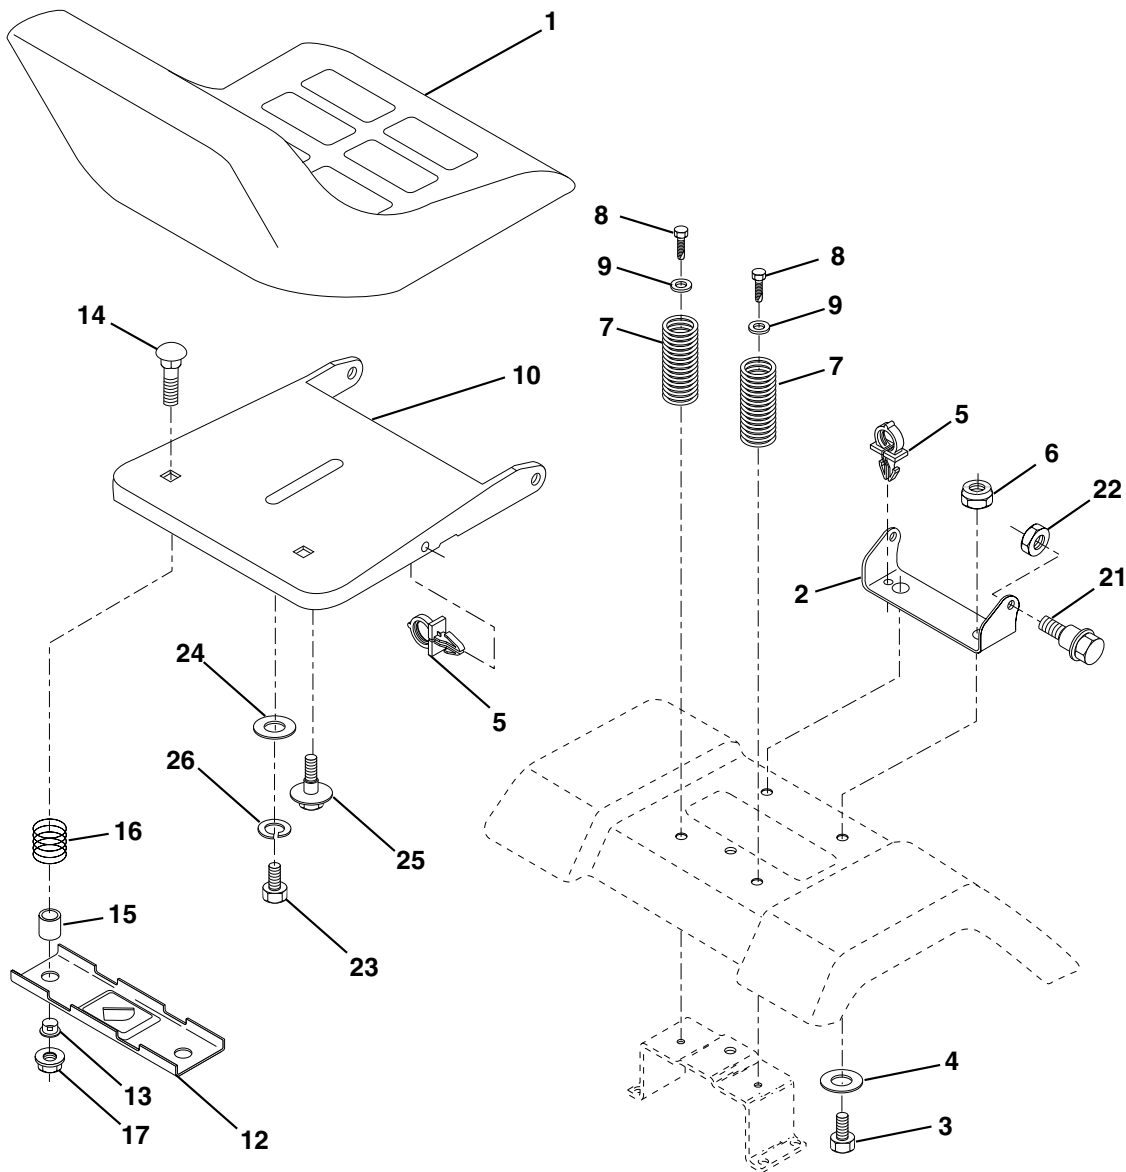

NOTE: All component dimensions given in U.S. inches
1 inch = 25.4 mm

REPAIR PARTS

TRACTOR - - MODEL NUMBER PO14542C

ENGINE

OPTIONAL EQUIPMENT
Spark Arrester

REPAIR PARTS

TRACTOR - - MODEL NUMBER PO14542C

ENGINE

NOTE: All component dimensions given in U.S. inches
1 inch = 25.4 mm

REPAIR PARTS

TRACTOR - - MODEL NUMBER PO14542C

SEAT ASSEMBLY

KEY NO.	PART NO.	DESCRIPTION
1	140116	Seat
2	140551	Bracket Pnt Pivot Seat (blk)
3	71110616	Bolt
4	19131610	Washer 13/32 x 1 x 10 Ga
5	145006	Clip Push-In Hinged
6	73800600	Nut
7	124181X	Spring Seat Cprsn 2 250 Blk Zi
8	17000616	Screw 3/8-16 x 1.5
9	19131614	Washer 13/32 x 1 x 14 Ga
10	174894	Pan Pnt Seat (blk)
12	121246X	Bracket Pnt Mounting Switch
13	121248X	Bushing Snap Blk Nyl 50 Id

NOTE: All component dimensions given in U.S. inches
1 inch = 25.4 mm

REPAIR PARTS

TRACTOR - - MODEL NUMBER PO14542C

MOWER LIFT

REPAIR PARTS

TRACTOR - - MODEL NUMBER PO14542C

MOWER LIFT

KEY NO.	PART NO.	DESCRIPTION
1	159460	Wire Asm Inner/Sprg w/Plunger
2	159471	Shaft Asm Lift
3	105767X	Pin Groove
4	12000002	E Ring #5133-62
5	19211621	Washer 21/32 x 1 x 21 Ga.
6	120183X	Bearing Nylon
7	109413X	Grip Handle
8	124526X	Button Plunger
11	139865	Link Lift Lh
12	139866	Link Lift Rh
13	4939M	Retainer Spring
15	173288	Link Front
16	73350800	Nut Jam Hex 1/2-13 Unc
17	175689	Trunnion
18	73800800	Nut Lock w/Wsh 1/2-13 Unc
19	139868	Arm Suspension Rear
20	163552	Retainer Spring
31	169865	Bearing Pvt Lift
32	73540600	Nut Crownlock 3/8-24