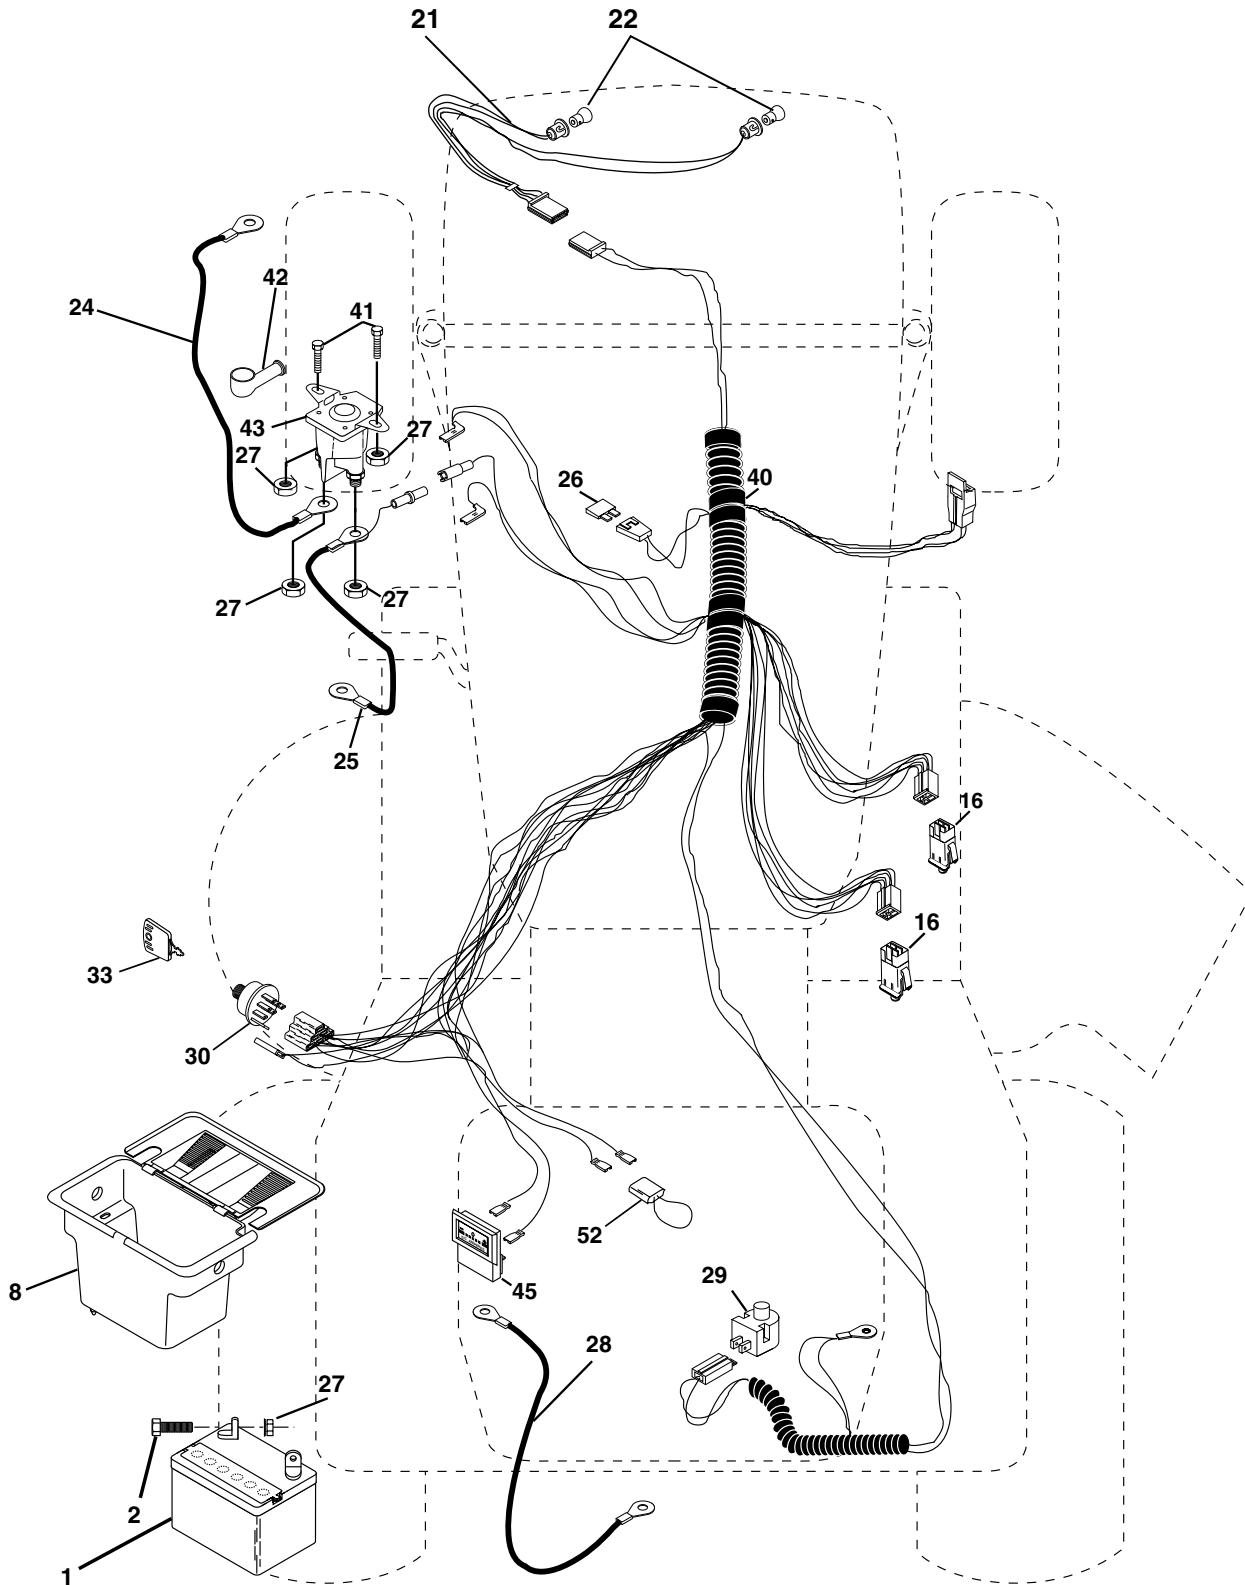

TRACTOR - - MODEL NUMBER PO14542C

SCHEMATIC

REPAIR PARTS

TRACTOR - - MODEL NUMBER PO14542C

ELECTRICAL

REPAIR PARTS

TRACTOR - - MODEL NUMBER PO14542C

ELECTRICAL

NOTE: All component dimensions given in U.S. inches
1 inch = 25.4 mm

REPAIR PARTS

TRACTOR - - MODEL NUMBER PO14542C

STEERING ASSEMBLY

REPAIR PARTS**TRACTOR - - MODEL NUMBER PO14542C****STEERING ASSEMBLY**

NOTE: All component dimensions given in U.S. inches
1 inch = 25.4 mm

REPAIR PARTS

TRACTOR - - MODEL NUMBER PO14542C

DECALS

KEY NO.	PART NO.	DESCRIPTION
1	157163	Decal Instruction Operat English
2	158168	Decal Ins Strg Wh
3	158037	Decal Hood Rh
4	158038	Decal Hood Lh
6	170563	Decal, Warning
9	158166	Decal Fender Logo
10	157140	Decal Danger English
11	101892X	Decal Clutch/brake English

NOTE: All component dimensions given in U.S. inches
1 inch = 25.4 mm

REPAIR PARTS

TRACTOR - - MODEL NUMBER PO14542C

MOWER LIFT

REPAIR PARTS

TRACTOR - - MODEL NUMBER PO14542C

MOWER LIFT

KEY NO.	PART NO.	DESCRIPTION
1	159460	Wire Asm Inner/Sprg w/Plunger
2	159471	Shaft Asm Lift
3	105767X	Pin Groove
4	12000002	E Ring #5133-62
5	19211621	Washer 21/32 x 1 x 21 Ga.
6	120183X	Bearing Nylon
7	109413X	Grip Handle
8	124526X	Button Plunger
11	139865	Link Lift Lh
12	139866	Link Lift Rh
13	4939M	Retainer Spring
15	173288	Link Front
16	73350800	Nut Jam Hex 1/2-13 Unc
17	175689	Trunnion
18	73800800	Nut Lock w/Wsh 1/2-13 Unc
19	139868	Arm Suspension Rear
20	163552	Retainer Spring
31	169865	Bearing Pvt Lift
32	73540600	Nut Crownlock 3/8-24