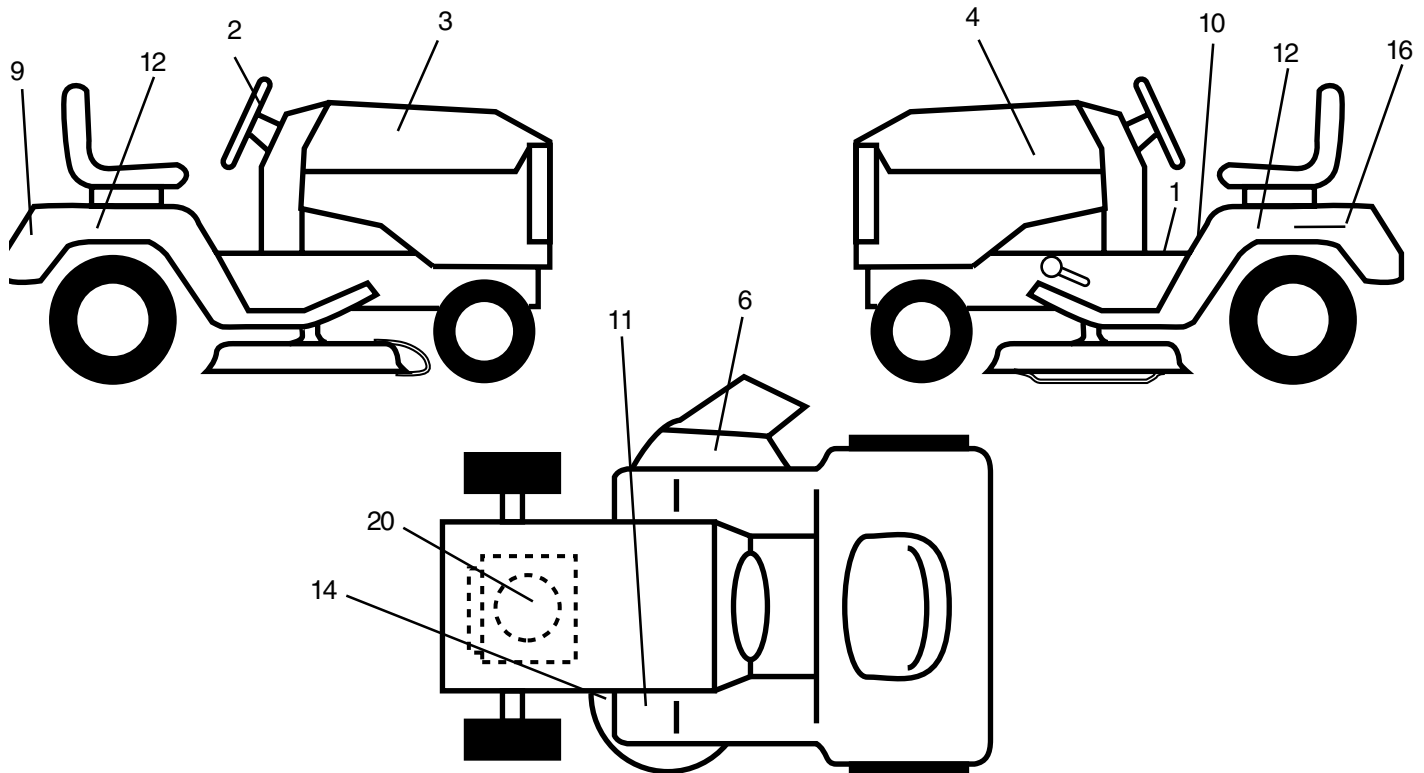

NOTE: All component dimensions given in U.S. inches
1 inch = 25.4 mm

REPAIR PARTS

TRACTOR - - MODEL NUMBER PO14542C

SEAT ASSEMBLY

KEY NO.	PART NO.	DESCRIPTION
1	140116	Seat
2	140551	Bracket Pnt Pivot Seat (blk)
3	71110616	Bolt
4	19131610	Washer 13/32 x 1 x 10 Ga
5	145006	Clip Push-In Hinged
6	73800600	Nut
7	124181X	Spring Seat Cprsn 2 250 Blk Zi
8	17000616	Screw 3/8-16 x 1.5
9	19131614	Washer 13/32 x 1 x 14 Ga
10	174894	Pan Pnt Seat (blk)
12	121246X	Bracket Pnt Mounting Switch
13	121248X	Bushing Snap Blk Nyl 50 Id

NOTE: All component dimensions given in U.S. inches
1 inch = 25.4 mm

REPAIR PARTS

TRACTOR - - MODEL NUMBER PO14542C

DECALS

KEY NO.	PART NO.	DESCRIPTION
1	157163	Decal Instruction Operat English
2	158168	Decal Ins Strg Wh
3	158037	Decal Hood Rh
4	158038	Decal Hood Lh
6	170563	Decal, Warning
9	158166	Decal Fender Logo
10	157140	Decal Danger English
11	101892X	Decal Clutch/brake English

NOTE: All component dimensions given in U.S. inches
1 inch = 25.4 mm

REPAIR PARTS

TRACTOR - - MODEL NUMBER PO14542C

MOWER LIFT

REPAIR PARTS

TRACTOR - - MODEL NUMBER PO14542C

MOWER LIFT

KEY NO.	PART NO.	DESCRIPTION
1	159460	Wire Asm Inner/Sprg w/Plunger
2	159471	Shaft Asm Lift
3	105767X	Pin Groove
4	12000002	E Ring #5133-62
5	19211621	Washer 21/32 x 1 x 21 Ga.
6	120183X	Bearing Nylon
7	109413X	Grip Handle
8	124526X	Button Plunger
11	139865	Link Lift Lh
12	139866	Link Lift Rh
13	4939M	Retainer Spring
15	173288	Link Front
16	73350800	Nut Jam Hex 1/2-13 Unc
17	175689	Trunnion
18	73800800	Nut Lock w/Wsh 1/2-13 Unc
19	139868	Arm Suspension Rear
20	163552	Retainer Spring
31	169865	Bearing Pvt Lift
32	73540600	Nut Crownlock 3/8-24