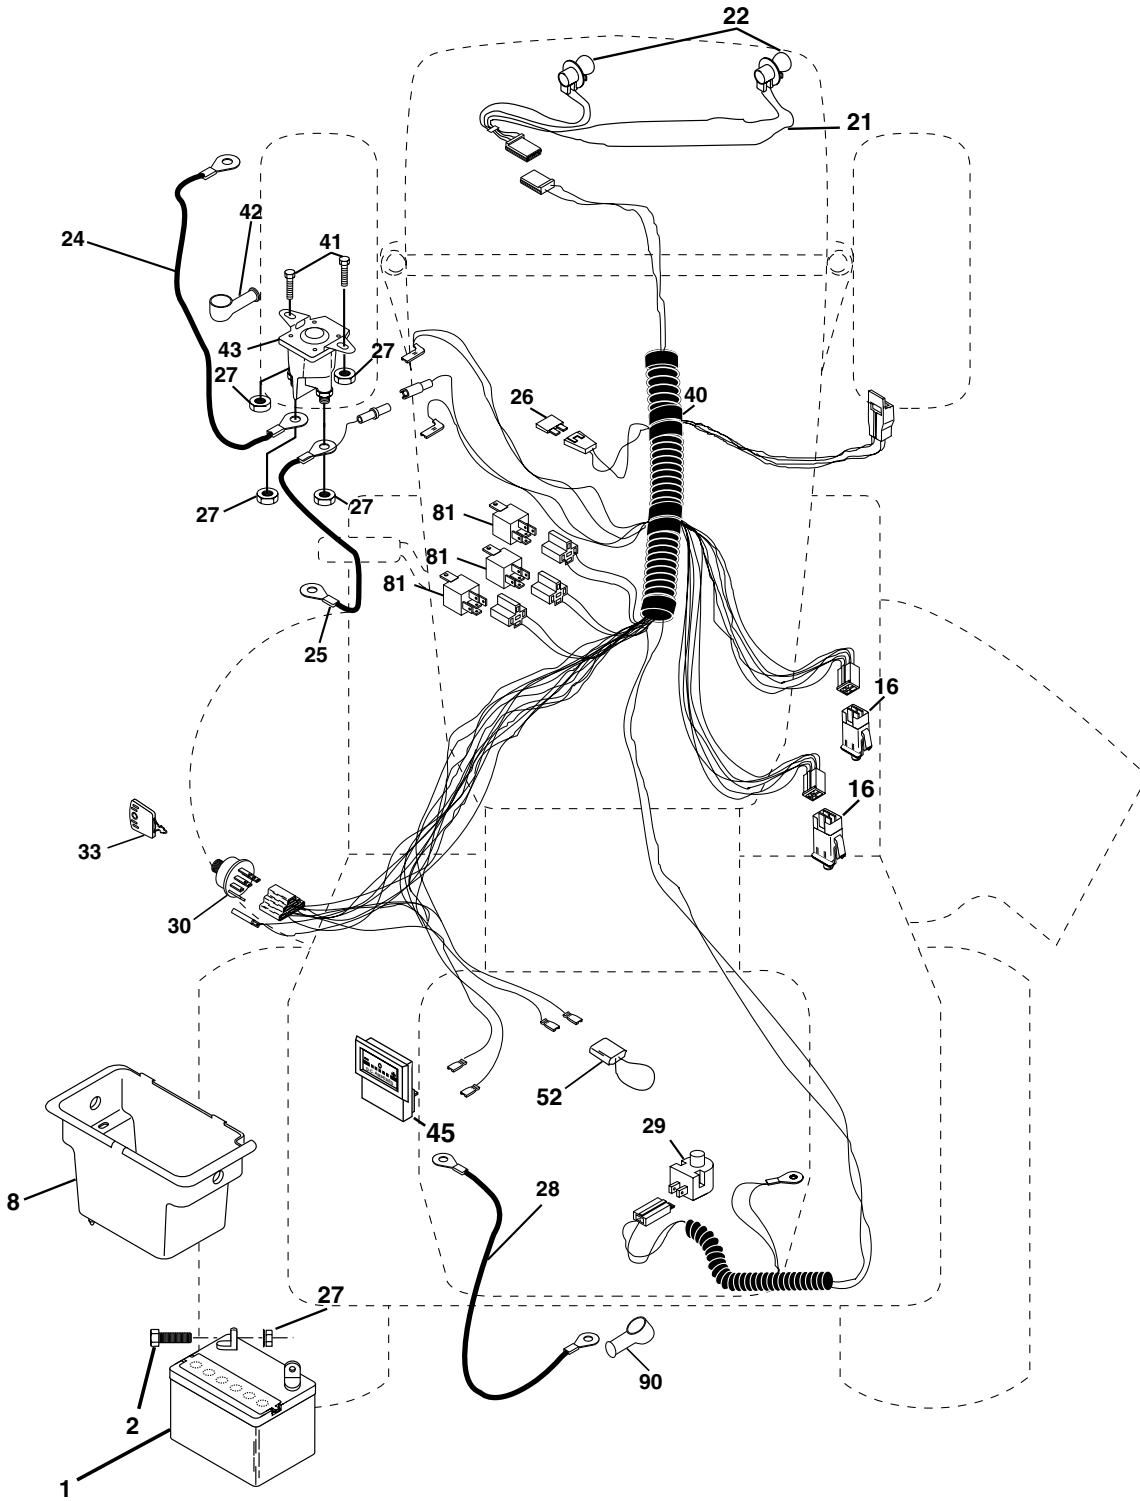

REPAIR PARTS

TRACTOR - - MODEL NUMBER PDC18H42STA, PRODUCT NO. 954 57 07-89 SCHEMATIC

REPAIR PARTS

TRACTOR - - MODEL NUMBER PDC18H42STA, PRODUCT NO. 954 57 07-89
ELECTRICAL

REPAIR PARTS

TRACTOR - - MODEL NUMBER PDC18H42STA, PRODUCT NO. 954 57 07-89
ELECTRICAL

KEY NO.	PART NO.	DESCRIPTION
1	170805	Control Throt /Ch Flag
2	17720408	Screw Hex Thd Cut 1/4-20x1/2
3	-----	Engine Kohl Model CV492 (Order Parts From Engine Manufacturer)
4	174667	Muffler Exhaust
13	12-041-03	Gasket
14	148456	Tube Drain Oil Easy
16	11050600	Washer Lock Ext Tooth 3/8
23	169837	Shield Browning/Debris Guard
29	137180	Arrestor Spark
31	185534	Tank Fuel
32	140527	Cap Asm Fuel W/sym Vented
33	123487X	Clamp Hose Blk
37	137040	Line Fuel 20"
38	181654	Plug Drain Oil Easy
44	17670412	Screw Hexwsh Thdrol 1/4-20x3/4
45	17000612	Screw Hex Wsh Thdrol 3/8-16
46	19091416	Washer 9/32 X 7/8 X 16ga
77	19101216	Washer 5/16 x 3/4 x 16 Ga.
80	74760508	Bolt Hex Hd 5/16-18 Unc x 1/2
101	M73030800	Nut Flange
105	17120616	Screw 3/8-16 x 1

NOTE: All component dimensions given in U.S. inches
1 inch = 25.4 mm

REPAIR PARTS

TRACTOR - - MODEL NUMBER PDC18H42STA, PRODUCT NO. 954 57 07-89

DECALS

KEY NO.	PART NO.	DESCRIPTION	KEY NO.	PART NO.	DESCRIPTION
1	157032	Decal Instruction Operat English/French	12	176303	Decal Fender
2	172743	Decal Ins Strg Wh	13	173589	Decal Reflector LH
3	176307	Decal Hood Rh	14	160396	Decal V-belt Schematic 42"
4	176308	Decal Hood Lh	15	173587	Decal Reflector RH
5	186372	Decal Replacement	16	145005	Decal Battery Danger/Poison
6	170563	Decal, Warning	20	185982	Decal HP Engine
7	179128	Decal Deck "B" 42"	--	179769X428	Pad Footrest RH
8	182005	Decal Hood Side Panel	--	179768X428	Pad Footrest LH
9	172740	Decal Fender Logo	--	138311	Decal Lift Handle
10	157140	Decal Danger English	--	169210	Decal By-Pass
			--	186274	Manual Owner's English
			--	186275	Manual Owner's French