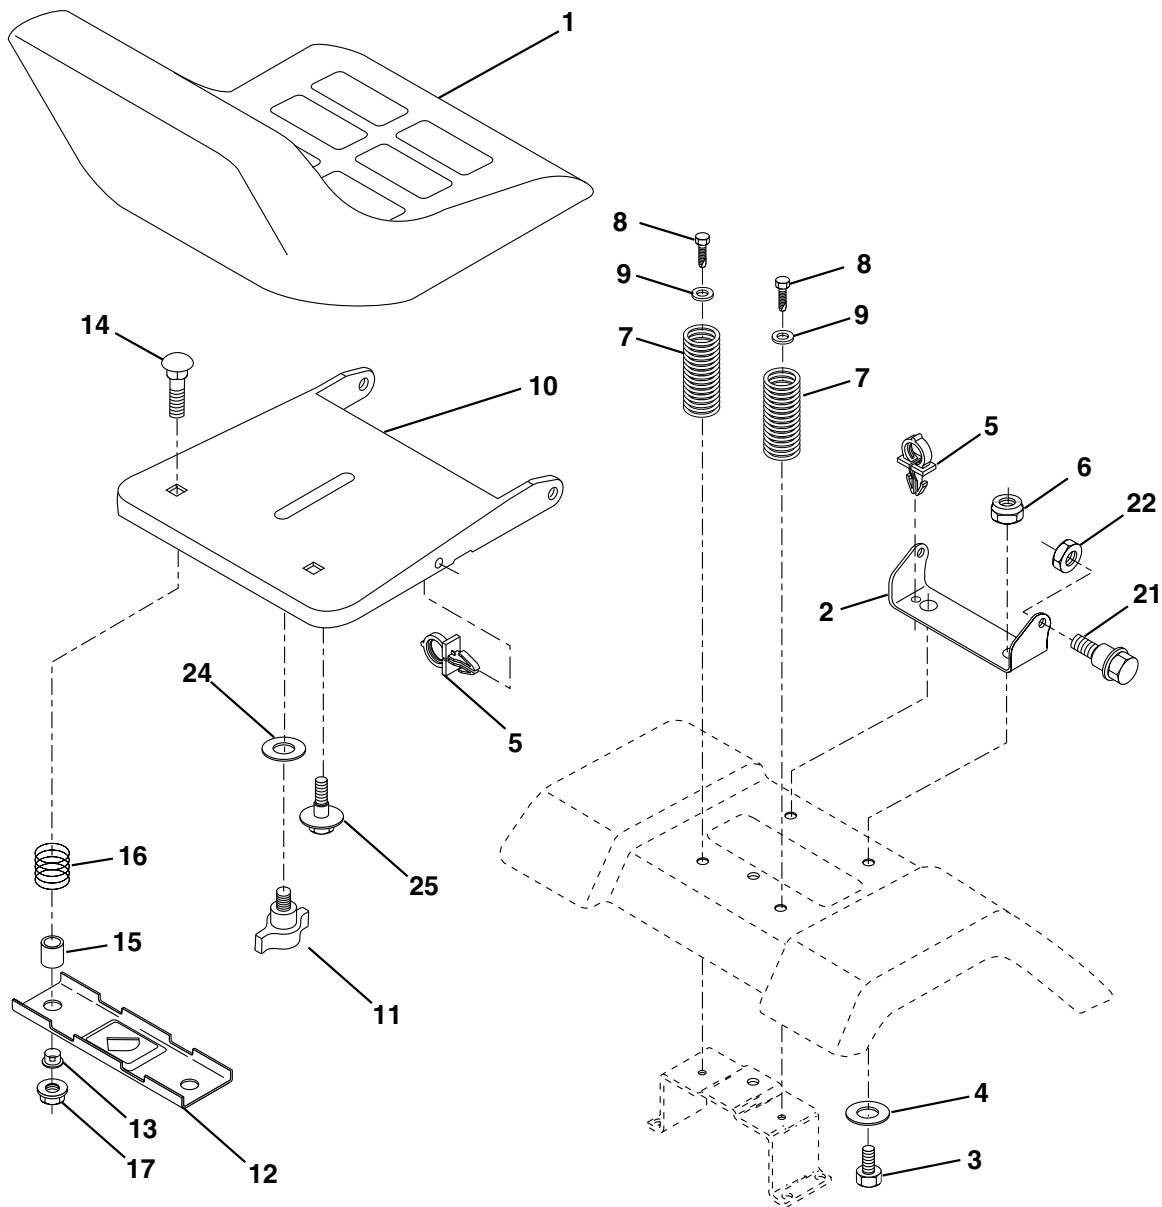

NOTE: All component dimensions given in U.S. inches
1 inch = 25.4 mm

REPAIR PARTS

TRACTOR - - MODEL NUMBER PDC18H42STA, PRODUCT NO. 954 57 07-89
ENGINE

REPAIR PARTS

TRACTOR - - MODEL NUMBER PDC18H42STA, PRODUCT NO. 954 57 07-89
ENGINE

KEY NO.	PART NO.	DESCRIPTION
1	170805	Control Throt /Ch Flag
2	17720408	Screw Hex Thd Cut 1/4-20x1/2
3	-----	Engine Kohl Model CV492 (Order Parts From Engine Manufacturer)
4	174667	Muffler Exhaust
13	12-041-03	Gasket
14	148456	Tube Drain Oil Easy
16	11050600	Washer Lock Ext Tooth 3/8
23	169837	Shield Browning/Debris Guard
29	137180	Arrestor Spark
31	185534	Tank Fuel
32	140527	Cap Asm Fuel W/sym Vented
33	123487X	Clamp Hose Blk
37	137040	Line Fuel 20"
38	181654	Plug Drain Oil Easy
44	17670412	Screw Hexwsh Thdrol 1/4-20x3/4
45	17000612	Screw Hex Wsh Thdrol 3/8-16
46	19091416	Washer 9/32 X 7/8 X 16ga
77	19101216	Washer 5/16 x 3/4 x 16 Ga.
80	74760508	Bolt Hex Hd 5/16-18 Unc x 1/2
101	M73030800	Nut Flange
105	17120616	Screw 3/8-16 x 1

NOTE: All component dimensions given in U.S. inches
1 inch = 25.4 mm

REPAIR PARTS

TRACTOR - - MODEL NUMBER PDC18H42STA, PRODUCT NO. 954 57 07-89 SEAT ASSEMBLY

KEY NO.	PART NO.	DESCRIPTION
1	171683	Seat
2	140551	Bracket Pnt Pivot Seat (blk)
3	71110616	Bolt
4	19131610	Washer 13/32 x 1 x 10 Ga
5	145006	Clip Push-In Hinged
6	73800600	Nut
7	124181X	Spring Seat Cprsn 2 250 Blk Zi
8	17000616	Screw 3/8-16 x 1.5
9	19131614	Washer 13/32 x 1 x 14 Ga
10	182493	Pan Pnt Seat (blk)
11	166369	Knob
12	121246X	Bracket Pnt Mounting Switch