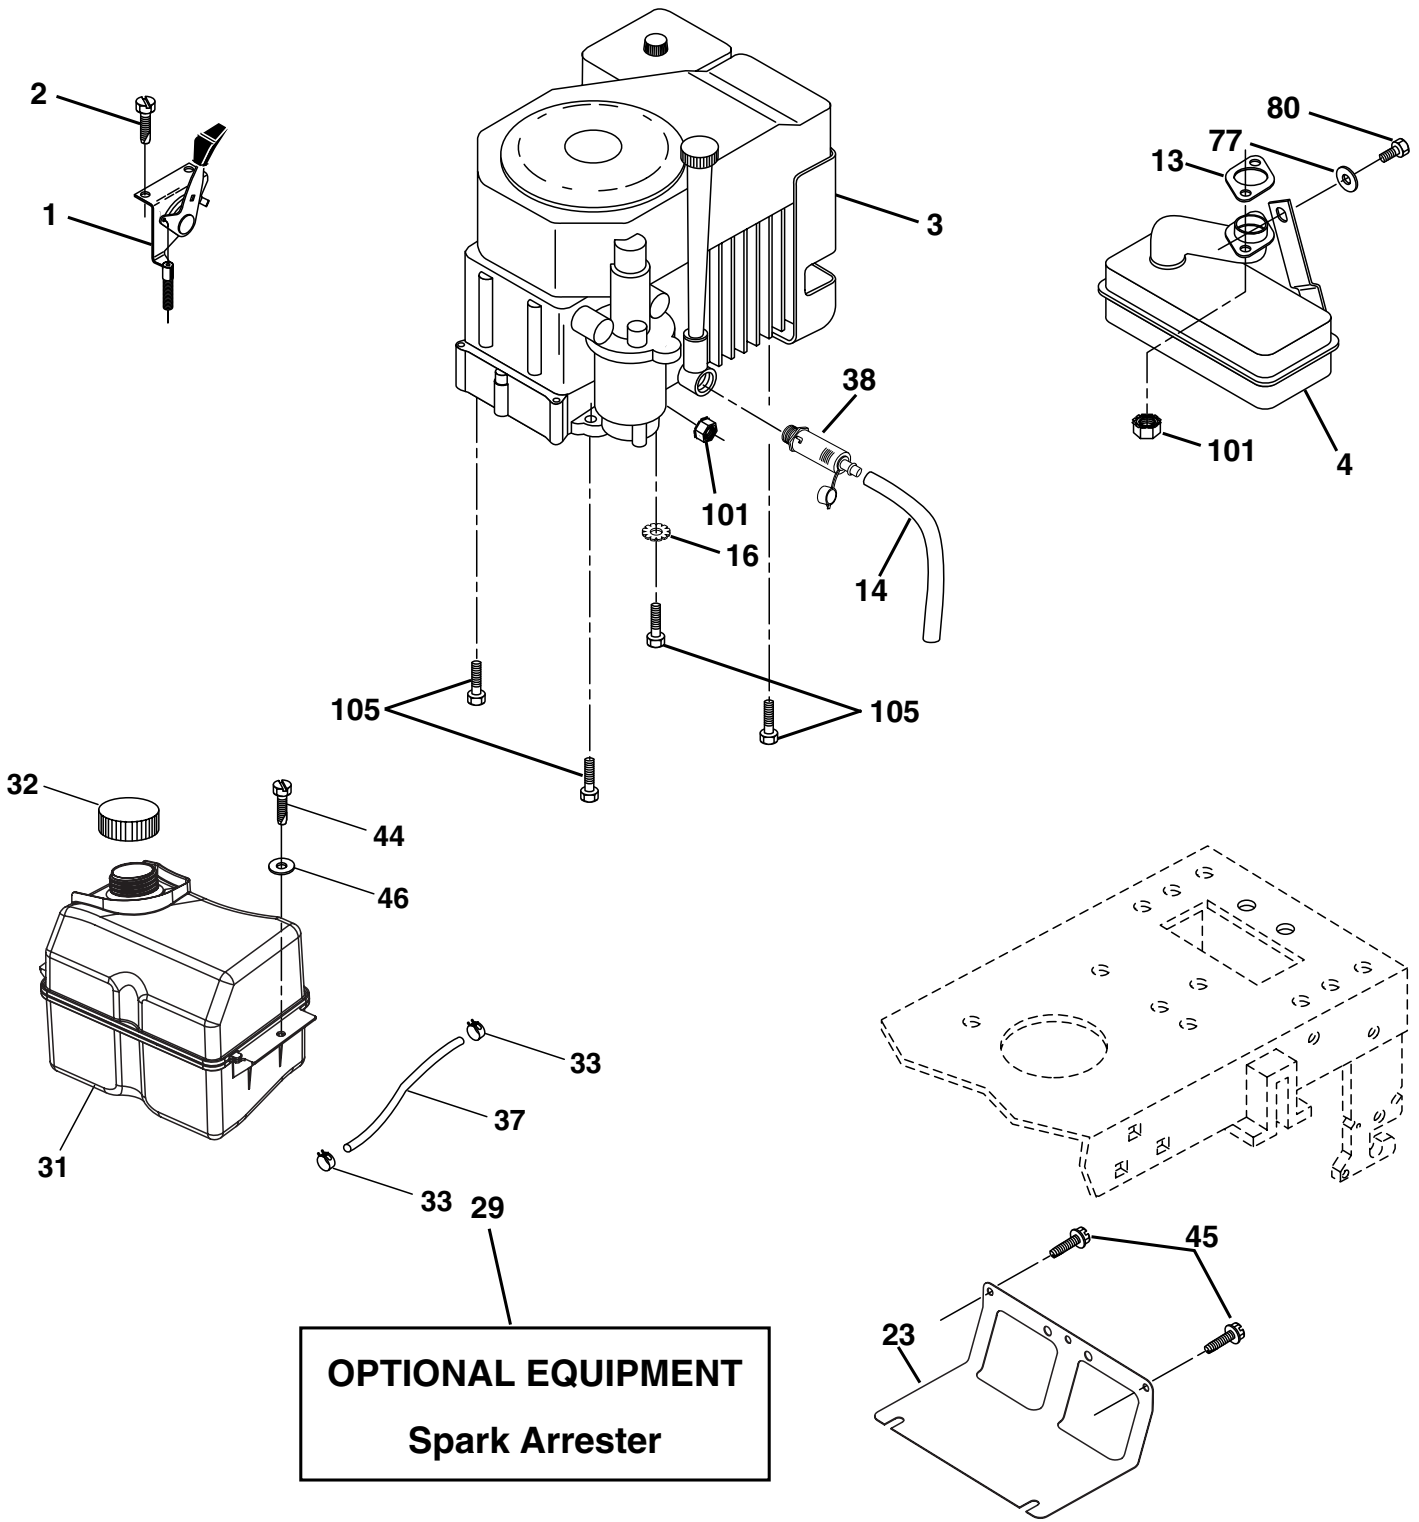

NOTE: All component dimensions given in U.S. inches
1 inch = 25.4 mm

REPAIR PARTS

TRACTOR - - MODEL NUMBER PDC18H42STA, PRODUCT NO. 954 57 07-89 STEERING ASSEMBLY

REPAIR PARTS**TRACTOR - - MODEL NUMBER PDC18H42STA, PRODUCT NO. 954 57 07-89
STEERING ASSEMBLY**

NOTE: All component dimensions given in U.S. inches
1 inch = 25.4 mm

REPAIR PARTS

TRACTOR - - MODEL NUMBER PDC18H42STA, PRODUCT NO. 954 57 07-89
ENGINE

REPAIR PARTS

TRACTOR - - MODEL NUMBER PDC18H42STA, PRODUCT NO. 954 57 07-89
ENGINE

NOTE: All component dimensions given in U.S. inches
1 inch = 25.4 mm

REPAIR PARTS

TRACTOR - - MODEL NUMBER PDC18H42STA, PRODUCT NO. 954 57 07-89 SEAT ASSEMBLY

KEY NO.	PART NO.	DESCRIPTION
1	171683	Seat
2	140551	Bracket Pnt Pivot Seat (blk)
3	71110616	Bolt
4	19131610	Washer 13/32 x 1 x 10 Ga
5	145006	Clip Push-In Hinged
6	73800600	Nut
7	124181X	Spring Seat Cprsn 2 250 Blk Zi
8	17000616	Screw 3/8-16 x 1.5
9	19131614	Washer 13/32 x 1 x 14 Ga
10	182493	Pan Pnt Seat (blk)
11	166369	Knob
12	121246X	Bracket Pnt Mounting Switch