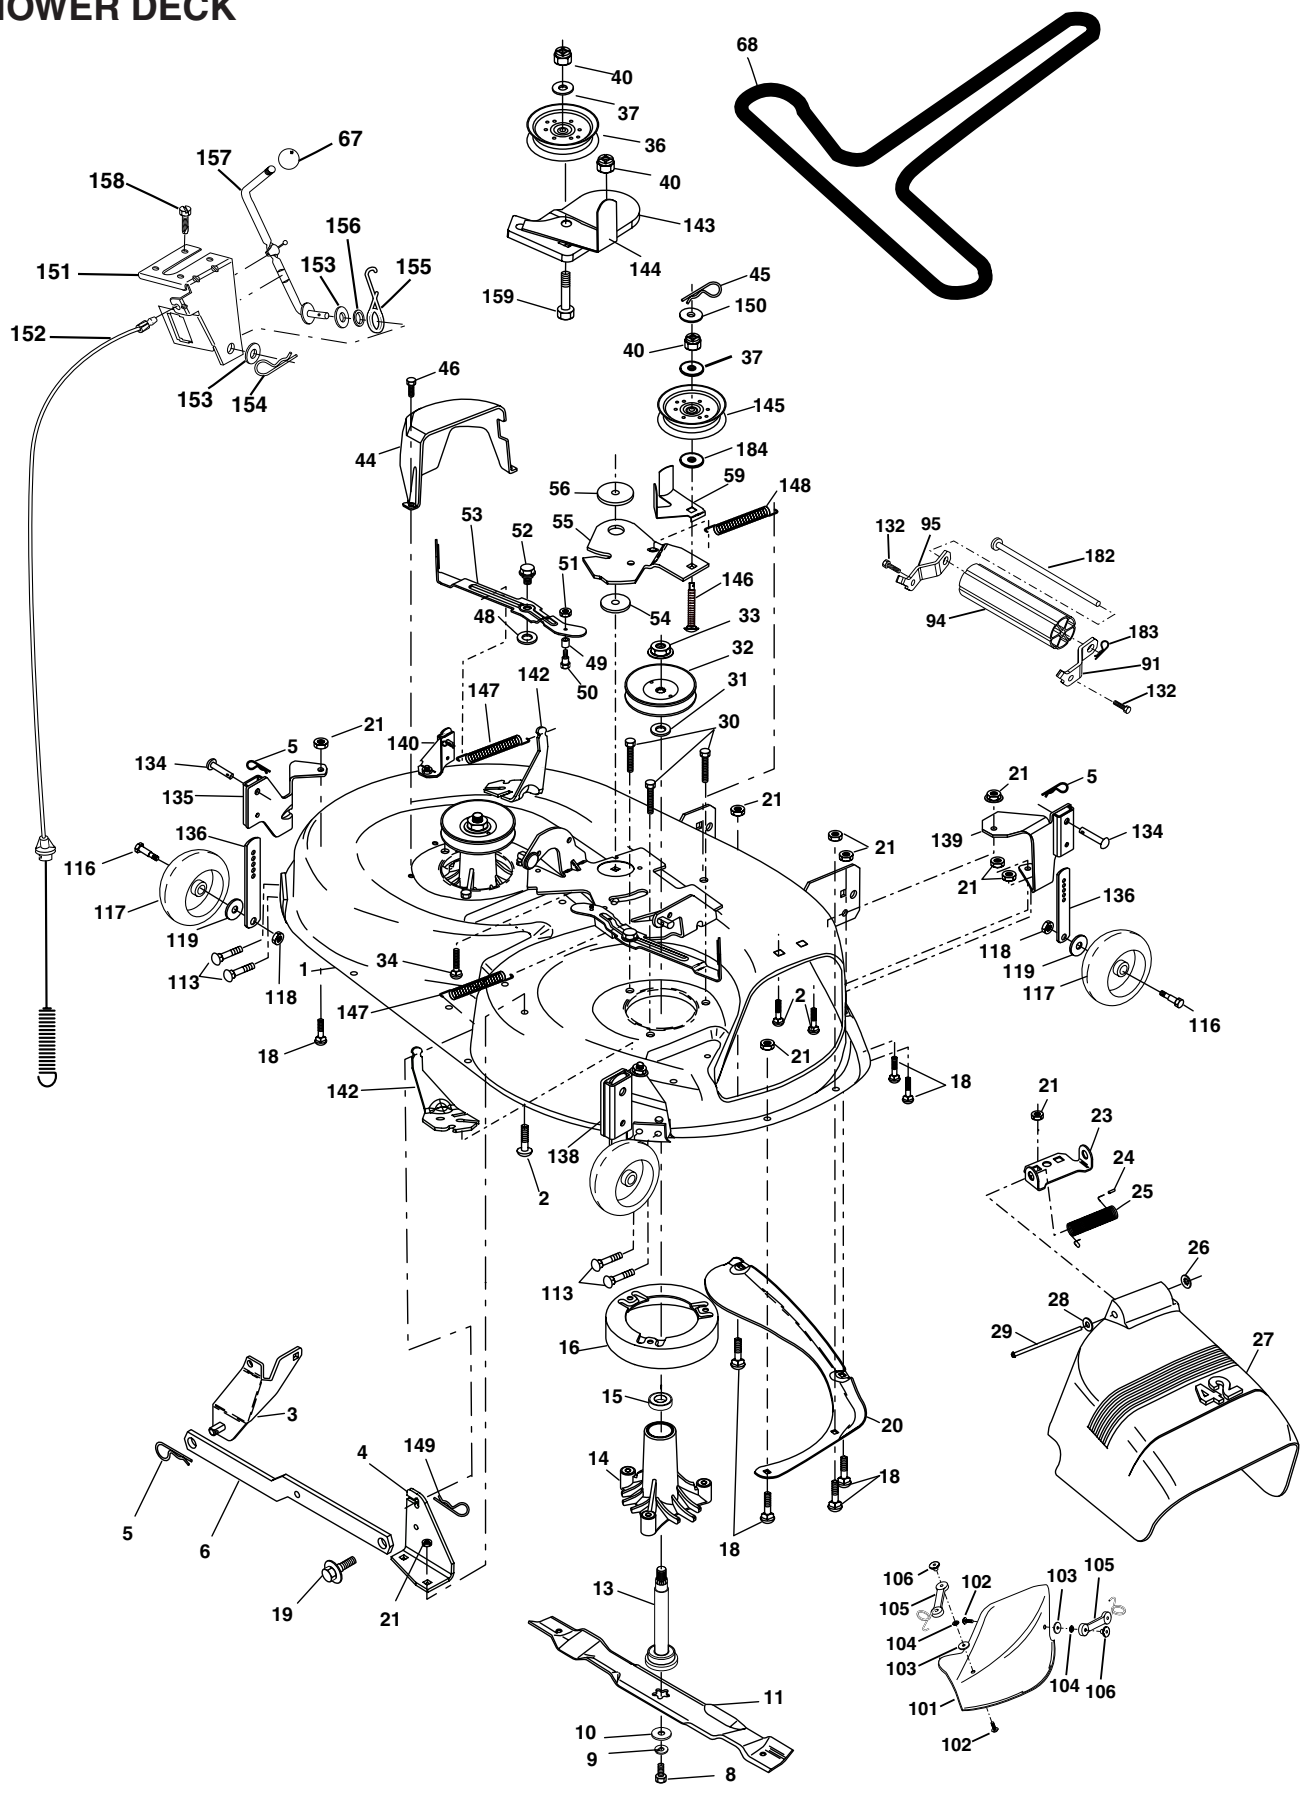

REPAIR PARTS

TRACTOR - - MODEL NUMBER PDC18H42STA, PRODUCT NO. 954 57 07-89 MOWER DECK

REPAIR PARTS

**TRACTOR - - MODEL NUMBER PDC18H42STA, PRODUCT NO. 954 57 07-89
MOWER DECK**

KEY NO.	PART NO.	DESCRIPTION	KEY NO.	PART NO.	DESCRIPTION
1	182032X421	Mower Deck Assembly, 42"	59	173442	Guard TUV Idler
2	72140506	Bolt	67	171598	Knob
3	138017	Bracket Asm Fr. Sway Bar 3/42	68	144959	V-Belt, 42" Mower
4	165460	Bracket Asm Deck 42" Sway Bar	91	180532	Bracket Noseroller LH
5	4939M	Retainer Spring	94	132264	Roller Nose
6	178024	Bar Sway Deck	95	180533	Bracket Noseroller RH
8	850857	Bolt 3/8-24 x 25 Grade 8 patched	101	136420	Cover Mulching
9	10030600	Washer, Lock	102	71081010	Screw 10-24 x 5/8
10	140296	Washer, Hardened	103	19061216	Washer #10
		(The following blades are available)	104	10071000	Washer Lock #10
11	134149	Blade, 42" Mulching Std (For mulching mowers only)	105	160793	Latch Asm.
--	139775	Blade, 42" Mulching Premium (For better wear when mulching)	106	2029J	Nut Weld
--	138971	Blade, 42" Hi-Lift (For bagging or discharging)	113	17060512	Screw 5/16-18 x 3/4
13	137645	Shaft Assembly, Mandrel, Vented	116	184219	Bolt Shoulder 3/8-16 x 3-5/8
14	128774	Housing, Mandrel, Vented	117	133957	Wheel Gauge
15	110485X	Bearing, Ball, Mandrel	118	73930600	Nut 3/8-16
16	174493	Stripper, Vented Mower Deck	119	19121414	Washer 3/8 x 7/8 x 14 Ga.
18	72140505	Bolt, Carriage 5/16-18 x 5/8	132	17000612	Screw 3/8-16 x 3/4
19	132827	Bolt, Shoulder	134	156941	Pin Head Rivet
20	159770	Baffle, Vortex	135	159765	Bracket Asm. LH Rear
21	73680500	Nut	136	155986	Bar Adjusting
23	177563	Bracket, Deflector Mower 42"	138	159763	Bracket Asm. RH Rear
24	105304X	Cap, Sleeve 80 x 112 Blk Mower	139	159767	Bracket Asm. RH Front
25	123713X	Spring, Torsion, Deflector 2 52	140	159768	Bracket Asm. LH Front
26	110452X	Nut, Push Phos & Oil	142	165890	Arm Spring Brake Mower
27	130968X428	Shield, Deflector 42" Blk	143	157109	Bracket Arm Idler 42"
28	19111016	Washer 11/32 x 5/8 x 16 Gauge	144	173441	Keeper Belt 42" Clutch Cable
29	131491	Rod, Hinge 42" 6 75 W/G	145	173437	Pulley Idler Flat
30	173984	Screw Thdrol Washer Head	146	173443	Bolt Carriage Idler
31	129963	Washer, Spacer Mower Vented	147	131335	Spring Extension
32	173436	Pulley, Mandrel	148	169022	Spring Return Idler
33	178342	Nut, Toplock Flange	149	165898	Retainer Spring Yellow
34	72110614	Bolt	150	19091216	Washer 9/32 x 3/4 x 16 Ga.
36	173438	Pulley, Idler, Flat	151	169670	Bracket Clutch Cable
37	19131316	Washer 13/32 x 13/16 x 16 Gauge	152	169676	Clutch Cable 42"
40	73680600	Nut	153	169674	Washer Flat 3/8" Type B
44	140088	Guard, Mandrel, LH	154	169675	Spring Retainer
45	4497H	Retainer	155	169671	Spring Retention LVR CLTCH CAB
46	137729	Screw, Thdrol 1/4-20 x 5/8 T	156	169672	Spacer Clutch Cable
48	133944	Washer, Hardened	157	169669	Rod Clutch Cable 3/8"
49	174284	Roller Assembly, Cam Follower	158	17720408	Screw Hex Thd Cut 1/4-20 x 1/2
50	131340	Bolt, Shoulder #10-24 Grade 5	159	72140614	Bolt Rdhd Sqn 3/8-16 UNC x 1-3/4
51	69180	Locknut	182	179126	Rod Roller Nose
52	139888	Bolt, Shoulder 5/16-18 UNC	183	163552	Retainer Spring
53	131845	Arm Assembly, Pad, Brake	184	19131410	Washer 13/32 x 7/8 x 10 Ga.
54	178515	Washer, Hardened	--	130794	Mandrel Assembly (Includes Housing, Shaft and Shaft Hardware Only-Pulley Not Included)
55	155046	Arm, Idler	--	184563	Replacement Mower, Complete
56	122052X	Spacer, Retainer			

NOTE: All component dimensions given in U.S. inches
1 inch = 25.4 mm