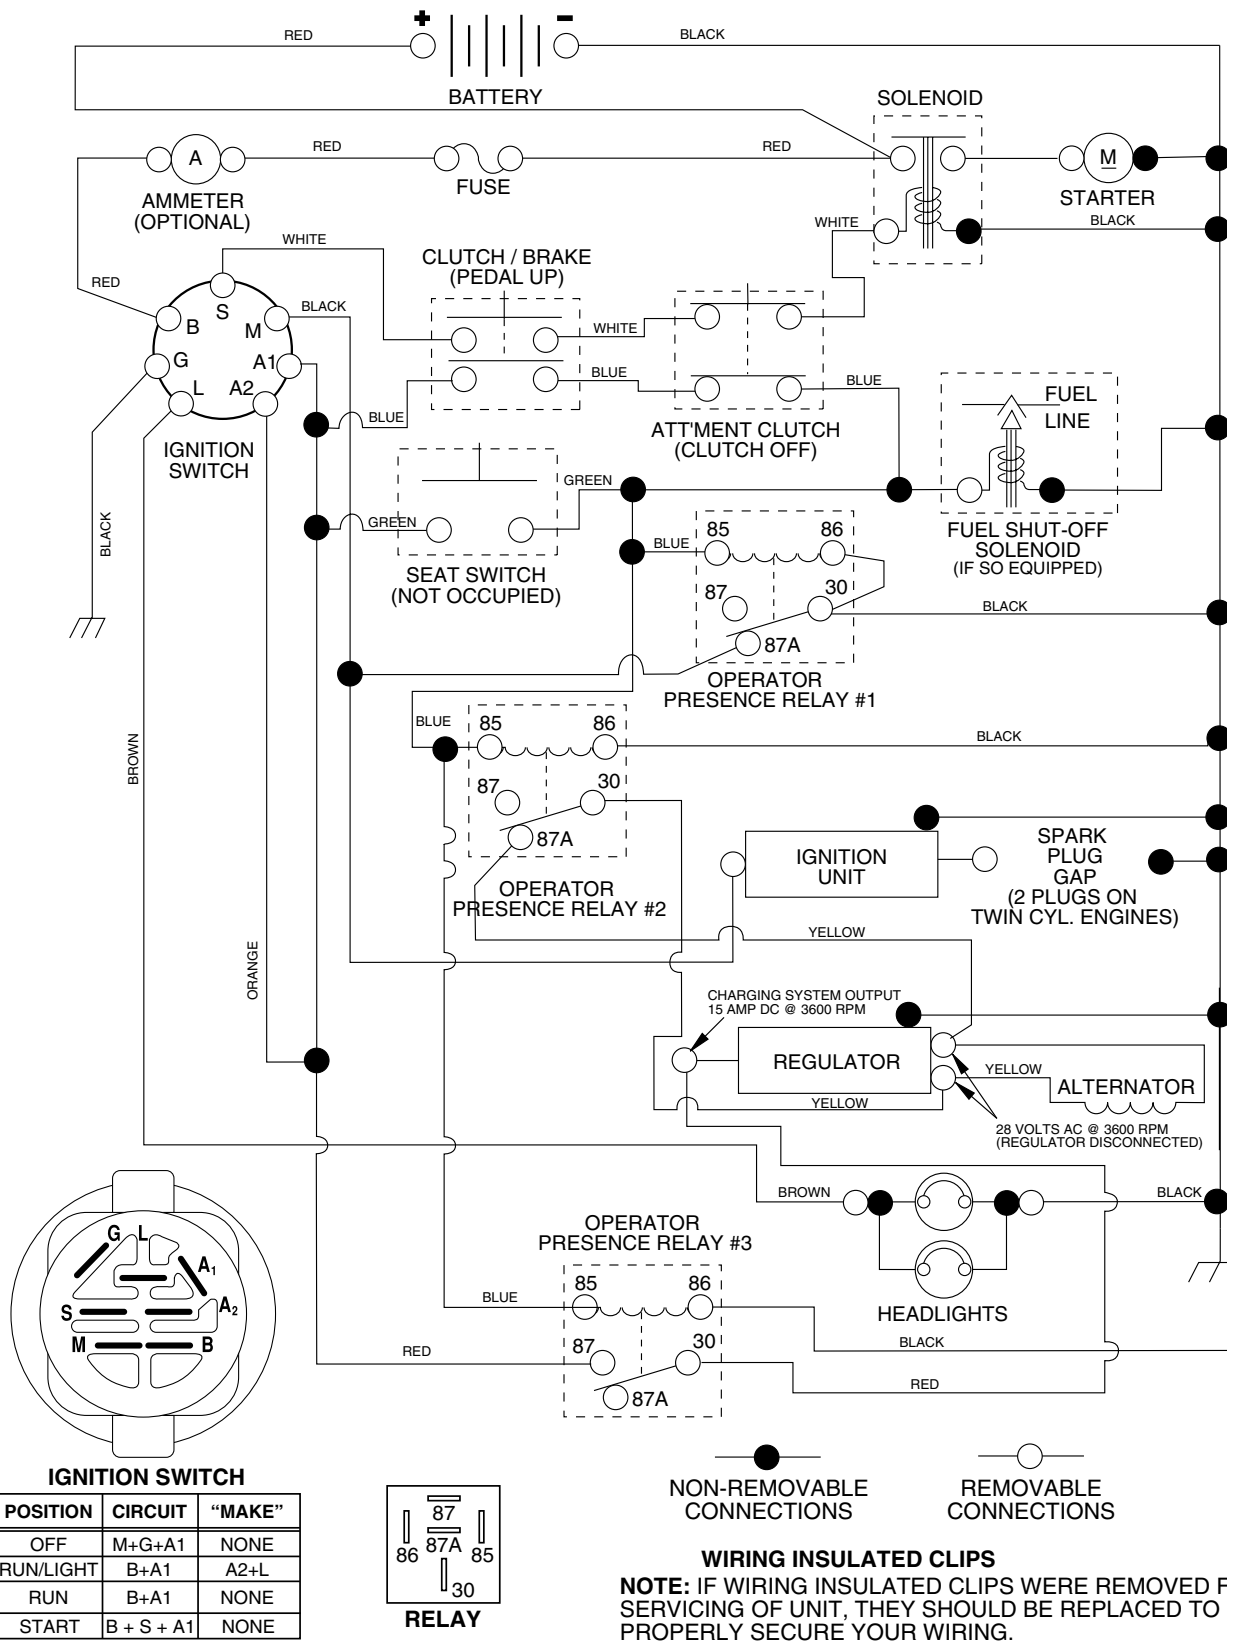

REPAIR PARTS

TRACTOR - - MODEL NUMBER PDC18H42STA, PRODUCT NO. 954 57 07-89 SCHEMATIC

REPAIR PARTS

TRACTOR - - MODEL NUMBER PDC18H42STA, PRODUCT NO. 954 57 07-89
ELECTRICAL

REPAIR PARTS

TRACTOR - - MODEL NUMBER PDC18H42STA, PRODUCT NO. 954 57 07-89
ELECTRICAL

KEY NO.	PART NO.	DESCRIPTION
1	170805	Control Throt /Ch Flag
2	17720408	Screw Hex Thd Cut 1/4-20x1/2
3	-----	Engine Kohl Model CV492 (Order Parts From Engine Manufacturer)
4	174667	Muffler Exhaust
13	12-041-03	Gasket
14	148456	Tube Drain Oil Easy
16	11050600	Washer Lock Ext Tooth 3/8
23	169837	Shield Browning/Debris Guard
29	137180	Arrestor Spark
31	185534	Tank Fuel
32	140527	Cap Asm Fuel W/sym Vented
33	123487X	Clamp Hose Blk
37	137040	Line Fuel 20"
38	181654	Plug Drain Oil Easy
44	17670412	Screw Hexwsh Thdrol 1/4-20x3/4
45	17000612	Screw Hex Wsh Thdrol 3/8-16
46	19091416	Washer 9/32 X 7/8 X 16ga
77	19101216	Washer 5/16 x 3/4 x 16 Ga.
80	74760508	Bolt Hex Hd 5/16-18 Unc x 1/2
101	M73030800	Nut Flange
105	17120616	Screw 3/8-16 x 1

NOTE: All component dimensions given in U.S. inches
1 inch = 25.4 mm

REPAIR PARTS

TRACTOR - - MODEL NUMBER PDC18H42STA, PRODUCT NO. 954 57 07-89

DECALS

KEY NO.	PART NO.	DESCRIPTION	KEY NO.	PART NO.	DESCRIPTION
1	157032	Decal Instruction Operat English/French	12	176303	Decal Fender
2	172743	Decal Ins Strg Wh	13	173589	Decal Reflector LH
3	176307	Decal Hood Rh	14	160396	Decal V-belt Schematic 42"
4	176308	Decal Hood Lh	15	173587	Decal Reflector RH
5	186372	Decal Replacement	16	145005	Decal Battery Danger/Poison
6	170563	Decal, Warning	20	185982	Decal HP Engine
7	179128	Decal Deck "B" 42"	--	179769X428	Pad Footrest RH
8	182005	Decal Hood Side Panel	--	179768X428	Pad Footrest LH
9	172740	Decal Fender Logo	--	138311	Decal Lift Handle
10	157140	Decal Danger English	--	169210	Decal By-Pass
			--	186274	Manual Owner's English
			--	186275	Manual Owner's French