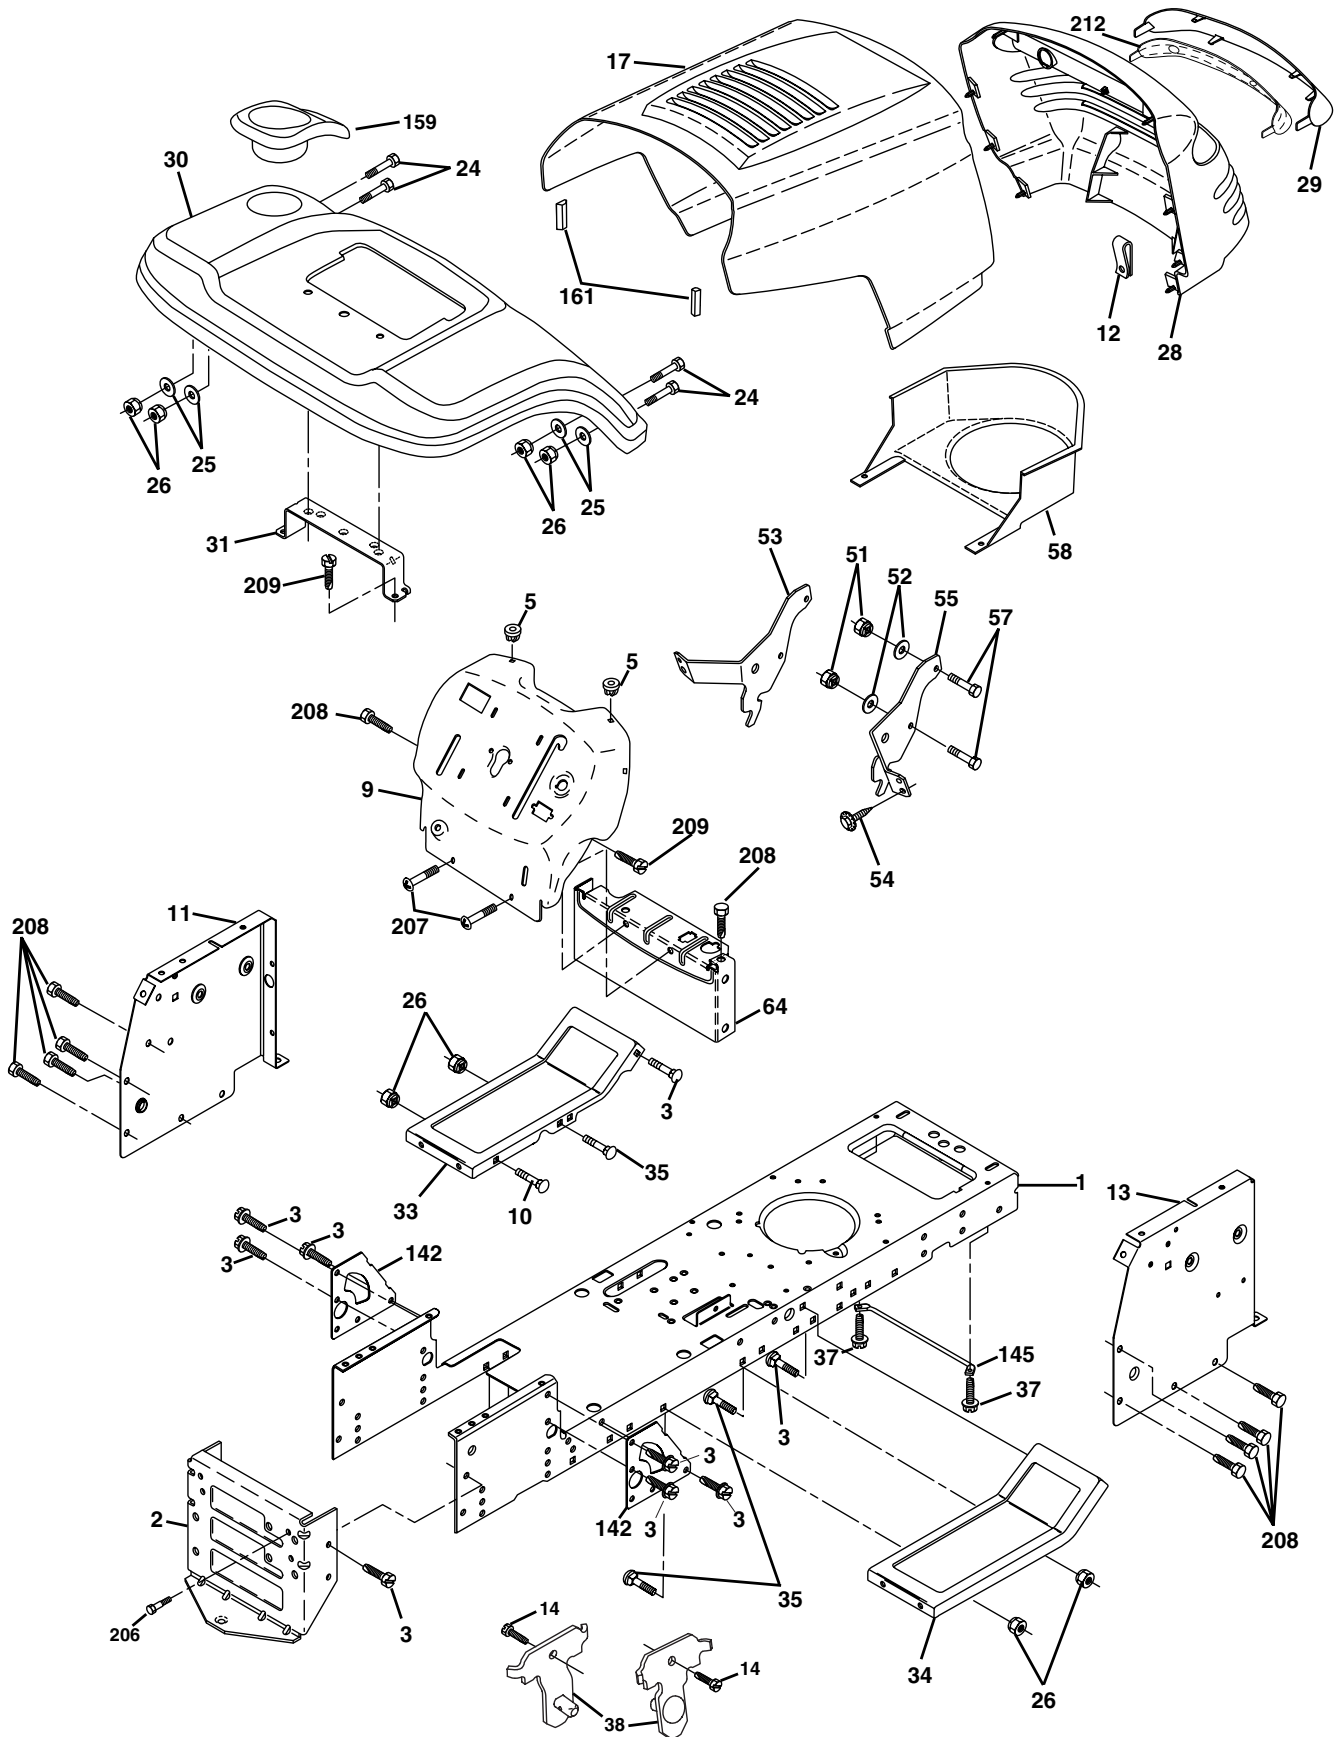

REPAIR PARTS

TRACTOR - - MODEL NUMBER PDC18H42STA, PRODUCT NO. 954 57 07-89 SCHEMATIC

REPAIR PARTS

TRACTOR - - MODEL NUMBER PDC18H42STA, PRODUCT NO. 954 57 07-89
ELECTRICAL

REPAIR PARTS

TRACTOR - - MODEL NUMBER PDC18H42STA, PRODUCT NO. 954 57 07-89
ELECTRICAL

NOTE: All component dimensions give in U.S. inches
1 inch = 25.4 mm.

REPAIR PARTS

TRACTOR - - MODEL NUMBER PDC18H42STA, PRODUCT NO. 954 57 07-89
CHASSIS AND ENCLOSURES

REPAIR PARTS**TRACTOR - - MODEL NUMBER PDC18H42STA, PRODUCT NO. 954 57 07-89
CHASSIS AND ENCLOSURES**

NOTE: All component dimensions given in U.S. inches
1 inch = 25.4 mm

REPAIR PARTS

TRACTOR - - MODEL NUMBER PDC18H42STA, PRODUCT NO. 954 57 07-89
ENGINE

REPAIR PARTS

TRACTOR - - MODEL NUMBER PDC18H42STA, PRODUCT NO. 954 57 07-89
ENGINE

NOTE: All component dimensions given in U.S. inches
1 inch = 25.4 mm

REPAIR PARTS

TRACTOR - - MODEL NUMBER PDC18H42STA, PRODUCT NO. 954 57 07-89 SEAT ASSEMBLY

KEY NO.	PART NO.	DESCRIPTION
1	171683	Seat
2	140551	Bracket Pnt Pivot Seat (blk)
3	71110616	Bolt
4	19131610	Washer 13/32 x 1 x 10 Ga
5	145006	Clip Push-In Hinged
6	73800600	Nut
7	124181X	Spring Seat Cprsn 2 250 Blk Zi
8	17000616	Screw 3/8-16 x 1.5
9	19131614	Washer 13/32 x 1 x 14 Ga
10	182493	Pan Pnt Seat (blk)
11	166369	Knob
12	121246X	Bracket Pnt Mounting Switch