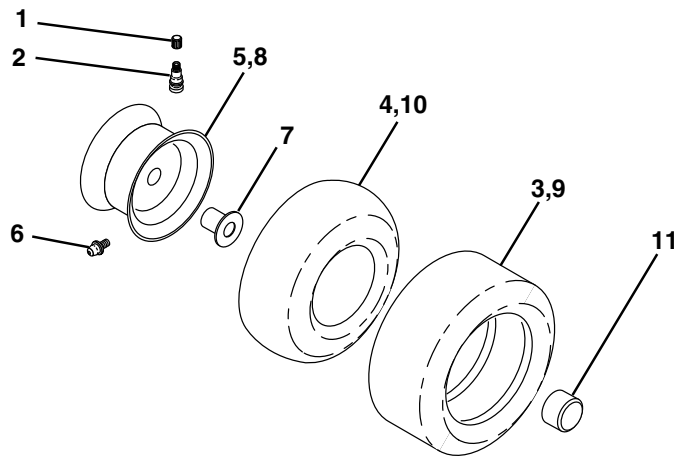

KEY NO.	PART NO.	DESCRIPTION
13	121248X	Bushing Snap Blk Nyl 50 Id
14	72050412	Bolt Rdhd Sht Nk 1/4-20 x 1-1/2
15	134300	Spacer Split 28 x 96 Yel Zinc
16	121250X	Spring Cprsn 1 27 Blk Pnt
17	123976X	Nut Lock 1/4 Lge Flg Gr 5 Zinc
21	171852	Bolt Shoulder 5/16-18 Unc Blkz-2A
22	73800500	Nut
23	71110814	Bolt Hex Black
24	19171912	Washer 17/32 x 1-3/16 x 12 Ga
25	127018X	Bolt Shoulder 5/16-18 x 62

NOTE: All component dimensions given in U.S. inches
1 inch = 25.4 mm

REPAIR PARTS

TRACTOR - - MODEL NUMBER PDC18H42STA, PRODUCT NO. 954 57 07-89

DECALS

KEY NO.	PART NO.	DESCRIPTION	KEY NO.	PART NO.	DESCRIPTION
1	157032	Decal Instruction Operat English/French	12	176303	Decal Fender
2	172743	Decal Ins Strg Wh	13	173589	Decal Reflector LH
3	176307	Decal Hood Rh	14	160396	Decal V-belt Schematic 42"
4	176308	Decal Hood Lh	15	173587	Decal Reflector RH
5	186372	Decal Replacement	16	145005	Decal Battery Danger/Poison
6	170563	Decal, Warning	20	185982	Decal HP Engine
7	179128	Decal Deck "B" 42"	--	179769X428	Pad Footrest RH
8	182005	Decal Hood Side Panel	--	179768X428	Pad Footrest LH
9	172740	Decal Fender Logo	--	138311	Decal Lift Handle
10	157140	Decal Danger English	--	169210	Decal By-Pass
			--	186274	Manual Owner's English
			--	186275	Manual Owner's French

WHEELS & TIRES

KEY NO.	PART NO.	DESCRIPTION
1	59192	Cap Valve Tire
2	65139	Stem Valve
3	170455	Tire F Ts 15 X 6 0 - 6 Service
4	59904	Tube Front (Service Item Only)
5	106732X421	Rim Asm 6" front Service
6	278H	Fitting Grease (Front Wheel Only)
7	9040H	Bearing Flange (Front Wheel Only)
8	106108X421	Rim Asm 8" rear Service
9	170456	Tire R Ts 20X10.00-8 C Service
10	7152J	Tube Rear (Service Item Only)
11	104757X421	Cap Axle Blk 1 50 X 1 00
--	144334	Sealant, Tire (10 oz. Tube)

NOTE: All component dimensions given in U.S. inches
1 inch = 25.4 mm

REPAIR PARTS

TRACTOR - - MODEL NUMBER PDC18H42STA, PRODUCT NO. 954 57 07-89
MOWER LIFT

REPAIR PARTS

TRACTOR - - MODEL NUMBER PDC18H42STA, PRODUCT NO. 954 57 07-89
MOWER LIFT