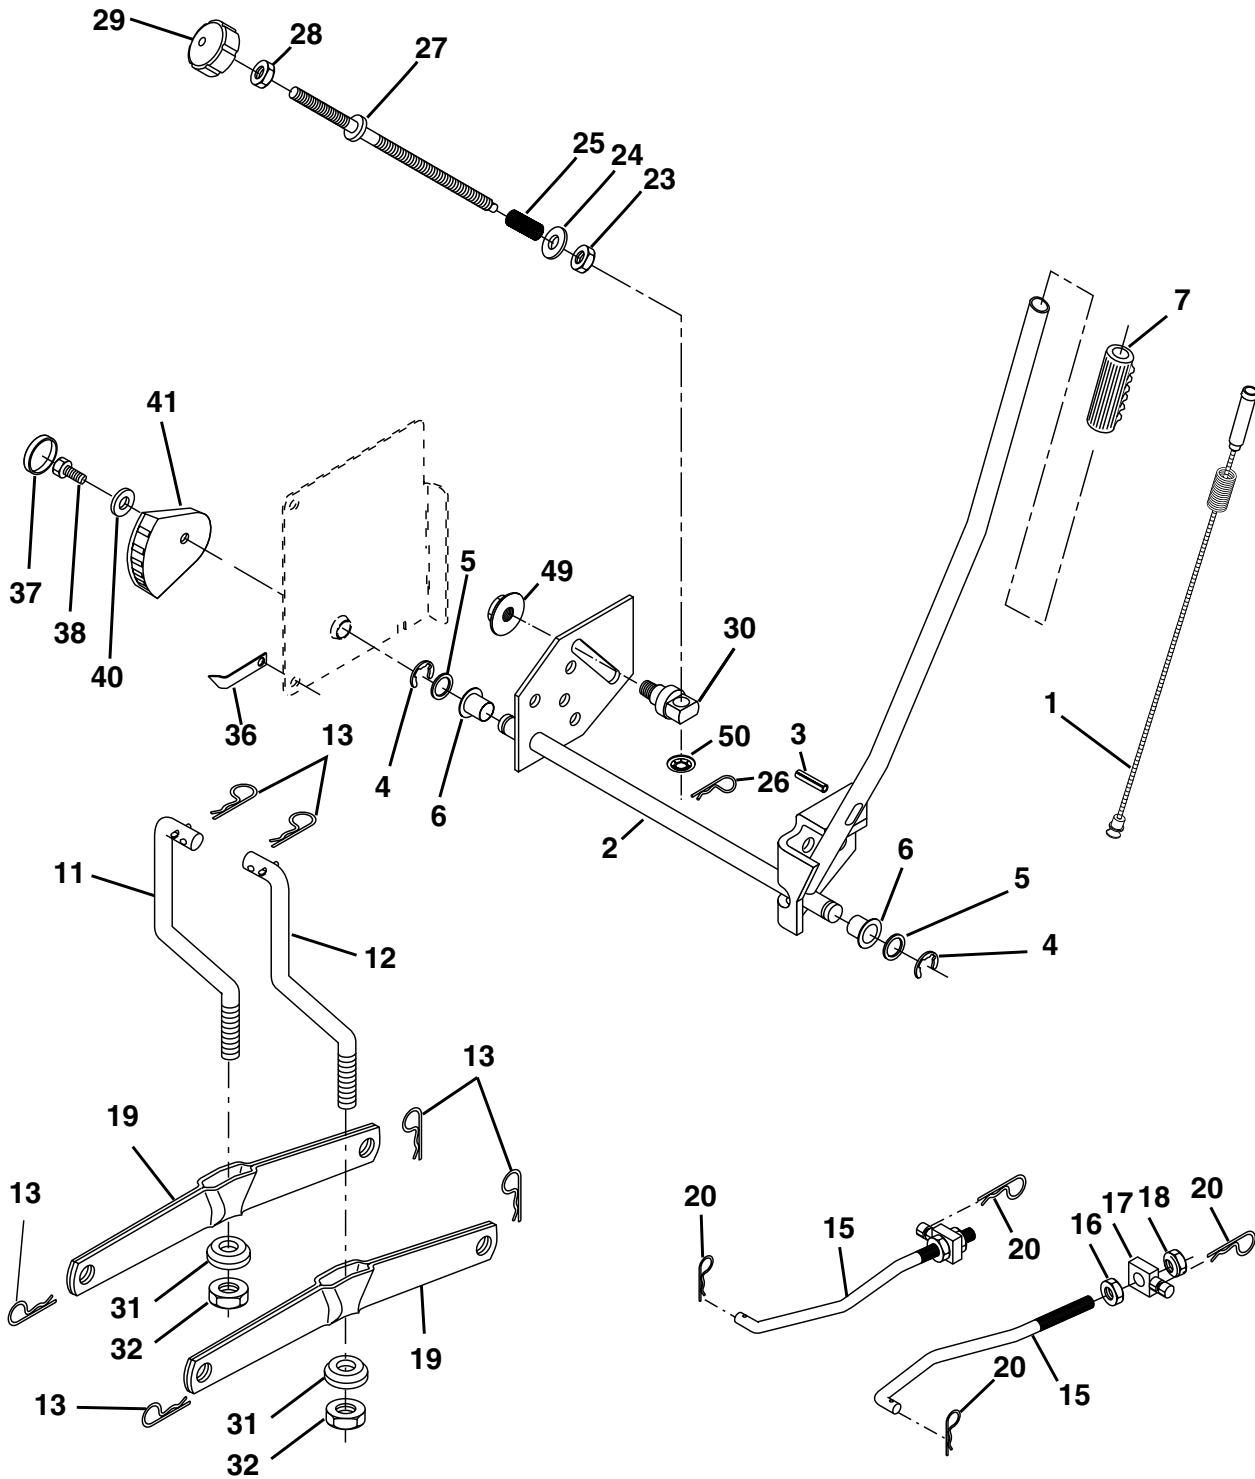

NOTE: All component dimensions given in U.S. inches
1 inch = 25.4 mm

REPAIR PARTS

TRACTOR - - MODEL NUMBER PDC18H42STA, PRODUCT NO. 954 57 07-89

DECALS

KEY NO.	PART NO.	DESCRIPTION	KEY NO.	PART NO.	DESCRIPTION
1	157032	Decal Instruction Operat English/French	12	176303	Decal Fender
2	172743	Decal Ins Strg Wh	13	173589	Decal Reflector LH
3	176307	Decal Hood Rh	14	160396	Decal V-belt Schematic 42"
4	176308	Decal Hood Lh	15	173587	Decal Reflector RH
5	186372	Decal Replacement	16	145005	Decal Battery Danger/Poison
6	170563	Decal, Warning	20	185982	Decal HP Engine
7	179128	Decal Deck "B" 42"	--	179769X428	Pad Footrest RH
8	182005	Decal Hood Side Panel	--	179768X428	Pad Footrest LH
9	172740	Decal Fender Logo	--	138311	Decal Lift Handle
10	157140	Decal Danger English	--	169210	Decal By-Pass
			--	186274	Manual Owner's English
			--	186275	Manual Owner's French

NOTE: All component dimensions given in U.S. inches
1 inch = 25.4 mm

REPAIR PARTS

TRACTOR - - MODEL NUMBER PDC18H42STA, PRODUCT NO. 954 57 07-89
MOWER LIFT

REPAIR PARTS

TRACTOR - - MODEL NUMBER PDC18H42STA, PRODUCT NO. 954 57 07-89
MOWER LIFT