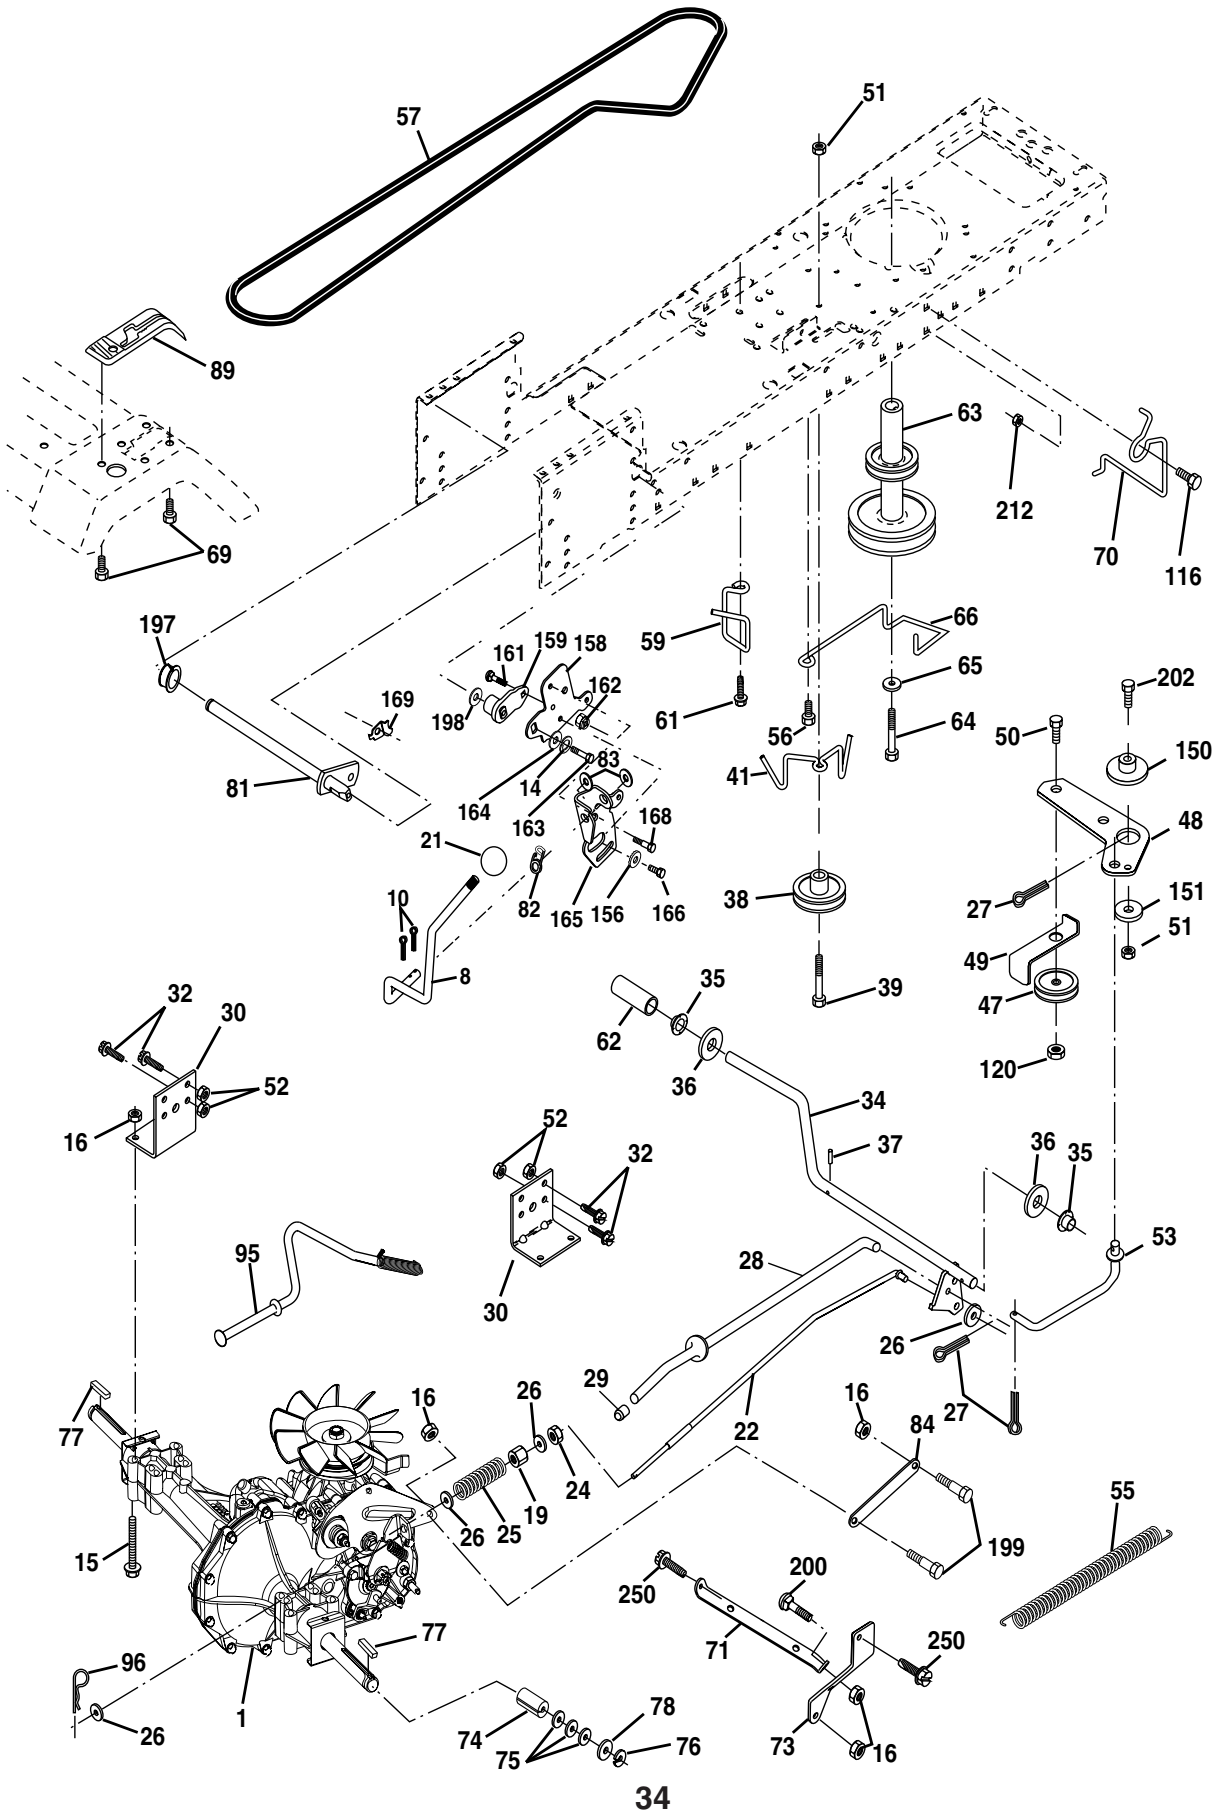

REPAIR PARTS

TRACTOR - - MODEL NUMBER PDC18H42STA, PRODUCT NO. 954 57 07-89
DRIVE

REPAIR PARTS

**TRACTOR - - MODEL NUMBER PDC18H42STA, PRODUCT NO. 954 57 07-89
DRIVE**

KEY NO.	PART NO.	DESCRIPTION	KEY NO.	PART NO.	DESCRIPTION
1	-----	Transaxle Hydro Gear Model 314-0510 (Order parts from the transaxle manufacturer)	69	142432	Screw Hex Wsh Hi-Lo 1/4-1/2 Unc
8	165619	Rod, Shift	70	134683	Guide, Belt, Mower Drive RH
10	76020416	Pin, Cotter 1/8 x 1	71	169183	Strap, Torque, Lh
14	10040400	Washer Lock 1/4	73	169182	Strap, Torque, Rh
15	74490544	Bolt Hex Flghd 5/16-18 Gr. 5	74	137057	Spacer, Axle
16	73800500	Nut, Lock Hex w/Ins 5/16-18 UNC	75	121749X	Washer 25/32 x 1-1/4 x 16 Ga.
19	73800600	Nut, Lock Hex w/Wsh 3/8-16 UNC	76	12000001	Ring, E
21	140845	Knob	77	123583X	Key, Square
22	169498	Rod, Brake	78	121748X	Washer 25/32 x 1-5/8 x 16 Ga.
24	73350600	Nut	81	165596	Shaft Asm Cross
25	106888X	Spring, Rod, Brake	82	123782X	Spring, Torsion
26	19131316	Washer 13/32 x 13/16 x 16 Ga.	83	19171216	Washer 17/32 x 3/4 x 16 Ga.
27	76020412	Pin, Cotter 1/8 x 3/4	84	169594	Link Transaxle
28	175765	Rod, Parking Brake	89	169373X428	Console, Shift
29	71673	Cap, Parking Brake	95	170201	Control Asm Bypass Hydro
30	169592	Bracket, Transmission	96	4497H	Spring, Retainer 1"
32	74760512	Bolt Hex 5/16-18 UNC x 3/4	116	72140608	Bolt 3/8-16 x 1
34	175578	Shaft, Foot Pedal	120	73900600	Bolt Hex 3/8-16 x 1-1/2
35	120183X	Bearing, Nylon	150	175456	Spacer Retainer
36	19211616	Washer	151	19133210	Washer 13/32 x 2 x 10
37	1572H	Pin, Roll	156	166002	Washer 5/16 x 1.0 x 1.25
38	179114	Pulley, Idler, Composite	158	165589	Bracket Shift Mount
39	74760648	Bolt	159	183900	Hub Shift
41	175556	Keeper, Belt, Idler	161	72140406	Bolt Rdhd Sqnk 1/4-20 x 3/4 Gr. 5
47	127783	Pulley, Idler, V-Belt	162	73680400	Nut Crownlock 1/4-20 Unc
48	154407	Bellcrank Clutch Grnd Drustl	163	74780416	Bolt Hex Fin 1/4-20 x 1
49	123205X	Retainer, Belt	164	19091010	Washer 5/8 x .281 x 10 Ga.
50	72110612	Bolt 3/8-16 x 1-1/2 Gr. 5	165	165623	Bracket Pivot Lever
51	73680600	Nut	166	166880	Screw 5/16 x 1.0 x .125
52	73680500	Nut Crownlock 5/16-28	168	165492	Bolt Shoulder 5/16-18 x .561
53	105710X	Link, Clutch	169	165580	Plate Fastening LT
55	105709X	Spring, Return, Clutch	197	169613	Nyliner Snap-in 5/8" ID
56	17060620	Screw 3/8-16 x 1-1/4	198	169593	Washer Nyl 7/8ID x .105"HYD
57	140294	V-Belt, Drive	199	169612	Bolt Shoulder 5/16-18 Unc
59	169691	Keeper, Belt, Center	200	72140508	Bolt Rdhd Sqnk 5/16-18 Unc x 1
61	17120614	Screw, 3/8-16 x .875	202	72110614	Bolt Car SH 3/8-16 x 1-1/2 Gr 5
62	8883R	Cover, Pedal	212	145212	Nut Hex Flange Lock
63	175410	Pulley, Engine	250	17060612	Screw 3/8-16 x .75
64	71170764	Bolt Hex 7/16 x 4 Gr. 5			
65	10040700	Washer			
66	154778	Keeper, Belt Engine Hydro			

NOTE: All component dimensions given in U.S. inches
1 inch = 25.4 mm