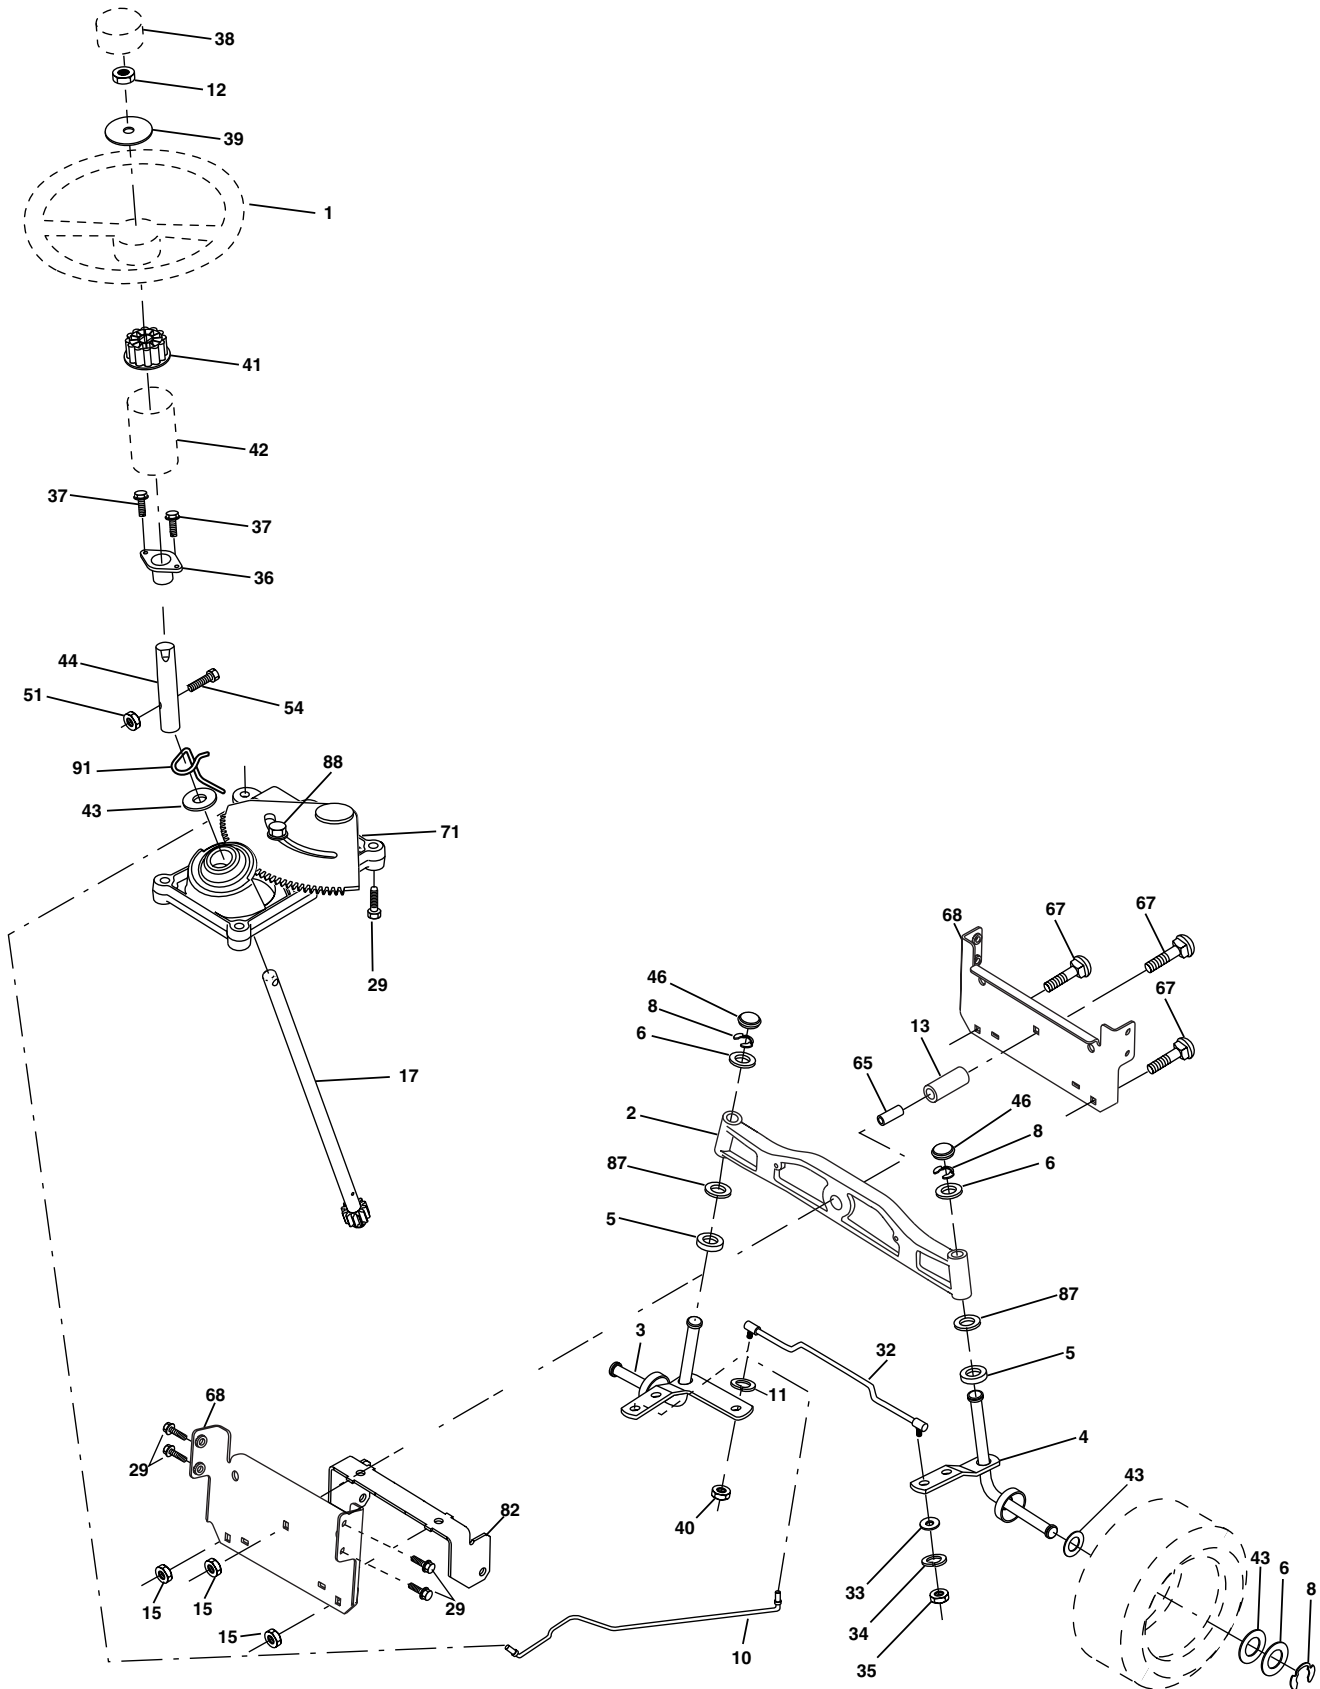

REPAIR PARTS

TRACTOR - - MODEL NUMBER PDC18H42STA, PRODUCT NO. 954 57 07-89 STEERING ASSEMBLY

REPAIR PARTS

**TRACTOR - - MODEL NUMBER PDC18H42STA, PRODUCT NO. 954 57 07-89
STEERING ASSEMBLY**

KEY NO.	PART NO.	DESCRIPTION
1	180656	Wheel Steering
2	172393	Axle Asm Front
3	169840	Spindle Asm Lh
4	169839	Spindle Asm Rh
5	6266H	Bearing Race Thrust Harden
6	121748X	Washer 25/32 X 1 5/8 X 16ga
8	12000029	Ring Klip #t5304-75
10	175121	Link Drag Extended
11	10040600	Lockwasher
12	73940800	Nut Hex Jam Toplock 1/2-20 Unf
13	136518	Spacer Bearing Axle Front
15	145212	Hex Flange Lock
17	180641	Shaft Asm Strg
29	17060612	Screw 3/8-16x3/4
32	171888	Rod Tie
33	19111216	Washer 11/32 x 3/4 x 16 Ga.
34	10040500	Washer lock 5/16
35	73540500	Nut Crownlock 5/16-24
36	155099	Bushing Strg 5/8 Id Dash
37	152927	Screw TT #10-32 x 5 x 3/8 Flange
38	180657	Insert Cap Strg
39	19182411	Washer 9/16 ID x 1-1/2 OD 11 Gr
40	7810H	Locknut Center
41	159945	Adaptor Wheel Strg
42	145054X428	Boot Dash Steering
43	121749X	Washer 25/32 X 1 1/4 X 16 Ga
44	180640	Extension Steering
46	121232X	Cap Spindle Fr Top Blk
51	73540400	Nut Crownlock 1/4-28
54	71130420	Bolt Hex 1/4-28unf x 1-1/4 Gr. 8
65	160367	Spacer Brace Axle
67	72140618	Bolt Rdhd Sq 3/8-16 Unc x 2-3/4
68	169827	Brace Axle
71	175146	Steering Asm
82	169835	Bracket Susp Chassis Front
87	173966	Washer Flat
88	175118	Bolt Shoulder 7/16-20
91	175553	Clip Steering

NOTE: All component dimensions given in U.S. inches
1 inch = 25.4 mm