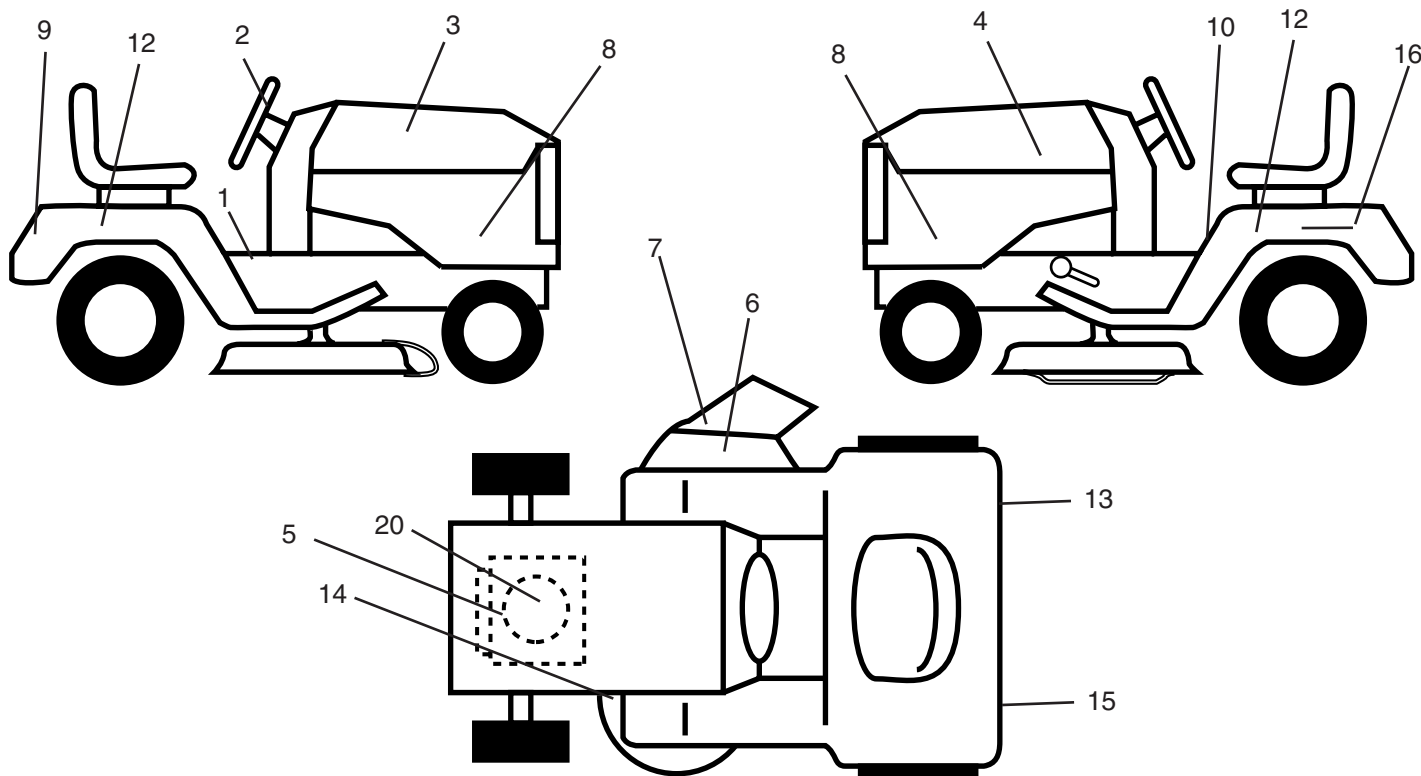

NOTE: All component dimensions given in U.S. inches
1 inch = 25.4 mm

REPAIR PARTS

TRACTOR - - MODEL NUMBER PDC18H42STA, PRODUCT NO. 954 57 07-89
ENGINE

REPAIR PARTS

TRACTOR - - MODEL NUMBER PDC18H42STA, PRODUCT NO. 954 57 07-89
ENGINE

NOTE: All component dimensions given in U.S. inches
1 inch = 25.4 mm

REPAIR PARTS

TRACTOR - - MODEL NUMBER PDC18H42STA, PRODUCT NO. 954 57 07-89 SEAT ASSEMBLY

KEY NO.	PART NO.	DESCRIPTION
1	171683	Seat
2	140551	Bracket Pnt Pivot Seat (blk)
3	71110616	Bolt
4	19131610	Washer 13/32 x 1 x 10 Ga
5	145006	Clip Push-In Hinged
6	73800600	Nut
7	124181X	Spring Seat Cprsn 2 250 Blk Zi
8	17000616	Screw 3/8-16 x 1.5
9	19131614	Washer 13/32 x 1 x 14 Ga
10	182493	Pan Pnt Seat (blk)
11	166369	Knob
12	121246X	Bracket Pnt Mounting Switch

NOTE: All component dimensions given in U.S. inches
1 inch = 25.4 mm

REPAIR PARTS

TRACTOR - - MODEL NUMBER PDC18H42STA, PRODUCT NO. 954 57 07-89

DECALS

KEY NO.	PART NO.	DESCRIPTION	KEY NO.	PART NO.	DESCRIPTION
1	157032	Decal Instruction Operat English/French	12	176303	Decal Fender
2	172743	Decal Ins Strg Wh	13	173589	Decal Reflector LH
3	176307	Decal Hood Rh	14	160396	Decal V-belt Schematic 42"
4	176308	Decal Hood Lh	15	173587	Decal Reflector RH
5	186372	Decal Replacement	16	145005	Decal Battery Danger/Poison
6	170563	Decal, Warning	20	185982	Decal HP Engine
7	179128	Decal Deck "B" 42"	--	179769X428	Pad Footrest RH
8	182005	Decal Hood Side Panel	--	179768X428	Pad Footrest LH
9	172740	Decal Fender Logo	--	138311	Decal Lift Handle
10	157140	Decal Danger English	--	169210	Decal By-Pass
			--	186274	Manual Owner's English
			--	186275	Manual Owner's French