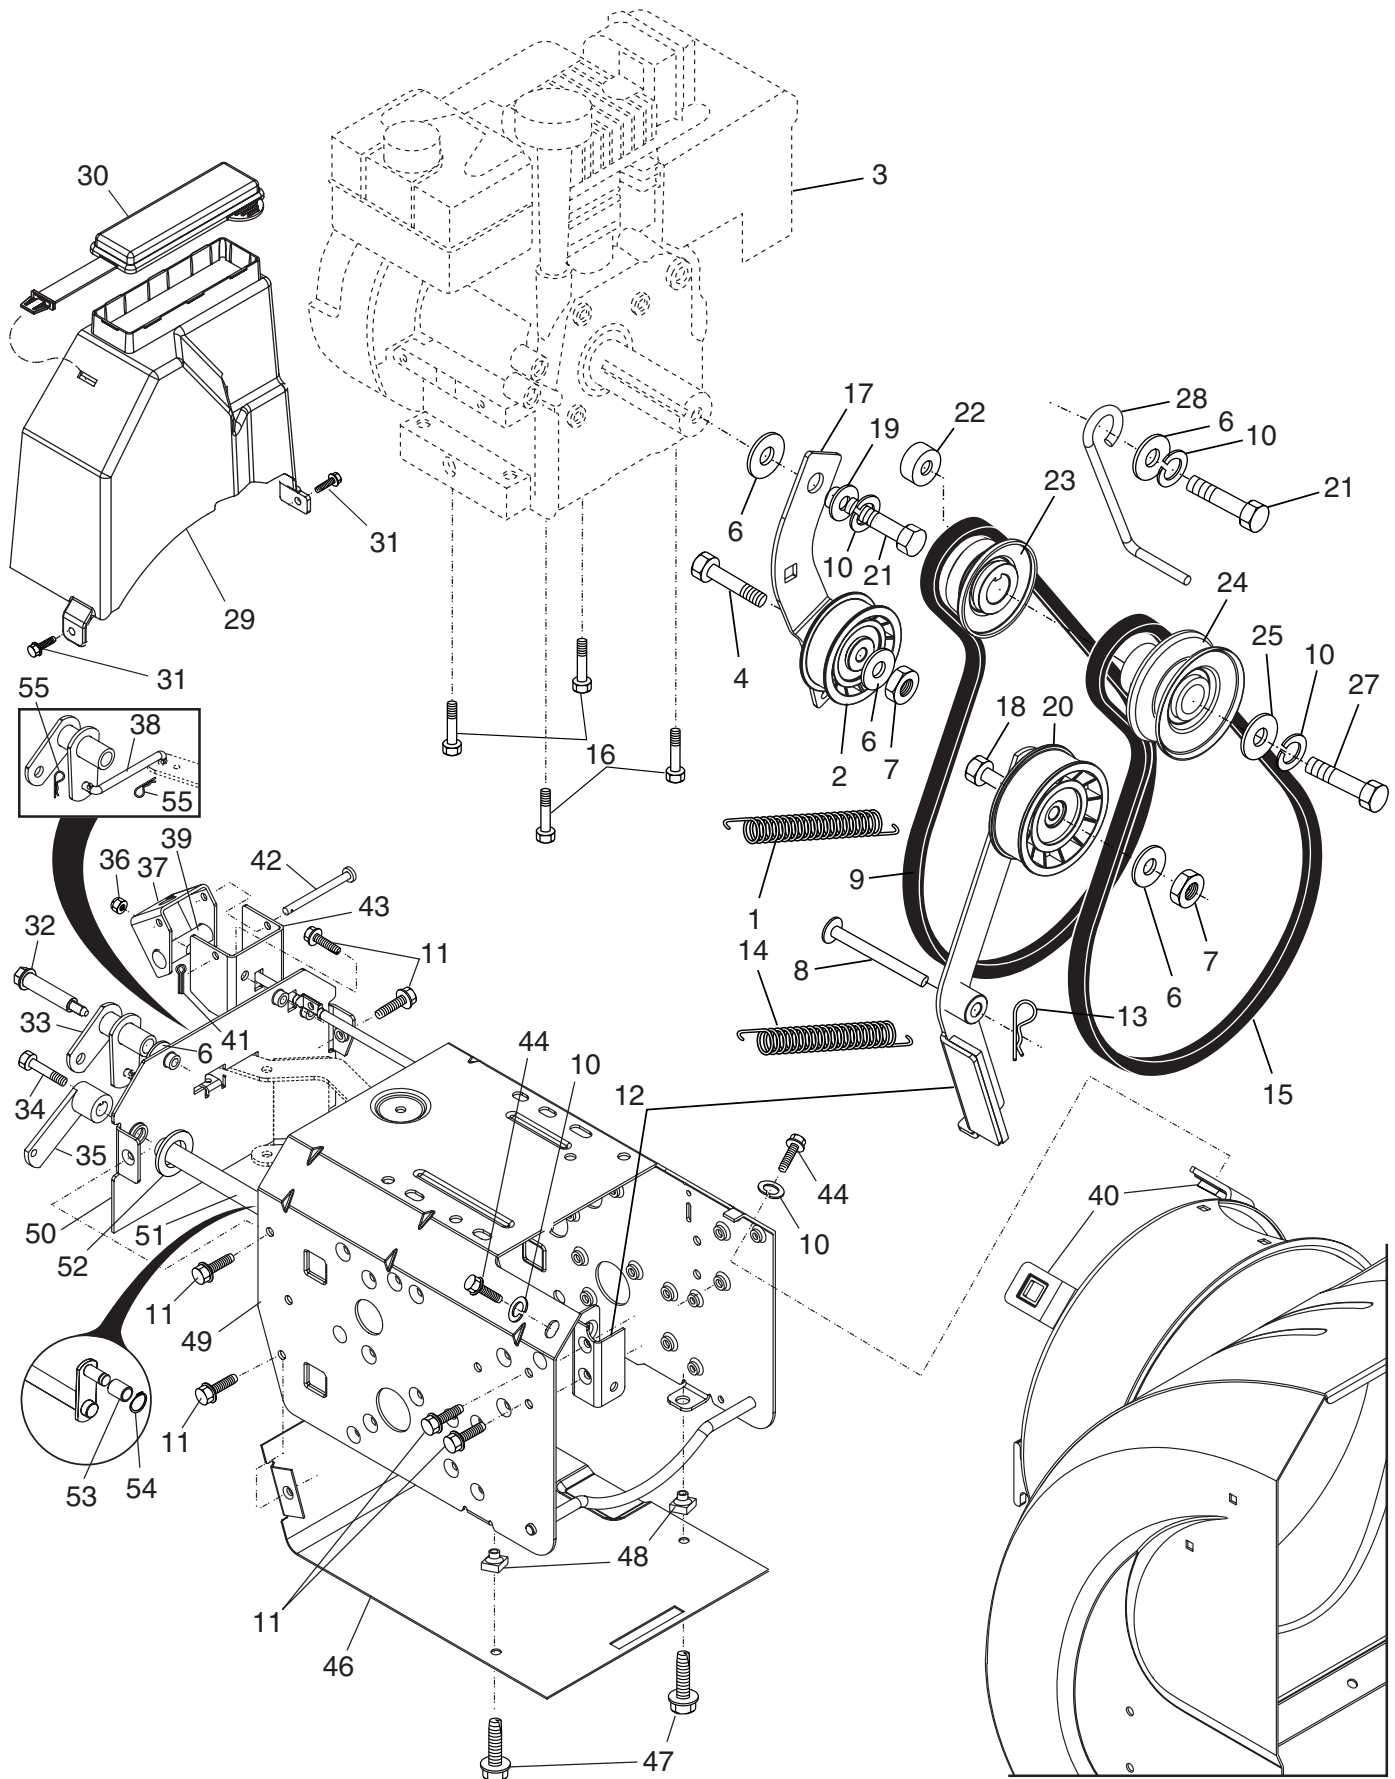

KEY NO.	PART NO.	DESCRIPTION
1	150078	Screw, Hex Head 5/16-18 x 3/4
2	73800500	Nut, Lock 5/16-18
3	155415	Washer, Flat
4	17490508	Screw, Hex Head 5/16-18 x 1/2
5	180017	Bearing, Flange
6	180134	Shaft, Auxiliary
7	179270	Spacer, Plate
8	179269X479	Plate, Auxiliary
9	180082	Gear, Intermediate (12/58)
10	180065	Gear, Pinion
11	178812	Rod, Clutch
12	180066	Shaft, Long, Hex
13	178807	Pin, Pivot
14	178619X479	Lever, Shifter / Wheel
15	175344	Trunnion Bearing Assembly
16	178805X479	Bracket, Pivot, Shift
17	179831	Ring, Rubber Wheel
18	178616X479	Plate, Rubber Wheel
19	73930500	Nut, Lock 5/16-18
20	178613	Hub, Rubber Wheel
21	74760514	Screw, Hex Head 5/16-18 x 7/8
22	85179	Retainer, Hairpin
23	180135	Spring, Bias
24	180081	Gear, Axle (58 Teeth)
25	178695	Pin, Pivot Lever
26	175341	Plate Assembly, Drive
27	179352	Shaft, Axle
28	175340	Shaft, Short Hex
29	175350X479	Lever, Shifter Plate
30	175349X479	Bracket, Shifter Support
31	72270505	Bolt, Carriage 5/16-18 x 5/8
32	178879	Key, Square 1/4 x 1/4 x 7/8
33	175323	Bearing, Flange
34	175338X479	Plate, Drive Mounting
35	182504	Spacer, Bearing
36	175348	Pulley, Traction Drive
37	155377	Nut, Lock 5/16-18
38	59289	Washer, Flat
39	10040500	Washer, Lock 5/16
40	74950512	Screw, Hex Head 5/16-18 x 3/4
41	12000012	Ring, Retaining
43	179095	Spring, Return
44	9465M	Pin, Roll
45	146315	Screw, Hex Head 5/16-18 x 3/4

**NOTE:** All component dimensions given in U.S. inches  
1 inch = 25.4 mm

**REPAIR PARTS**

**SNOW THROWER - MODEL NUMBER P524ESA**

**CHASSIS / ENGINE / PULLEYS**

**REPAIR PARTS****SNOW THROWER - MODEL NUMBER P524ESA****CHASSIS / ENGINE / PULLEYS**

**NOTE:** All component dimensions given in U.S. inches. 1 inch = 25.4 mm

**REPAIR PARTS**  
**WHEELS / DECALS**

**SNOW THROWER - MODEL NUMBER P524ESA**

**REPAIR PARTS  
WHEELS / DECALS**

**SNOW THROWER - MODEL NUMBER P524ESA**