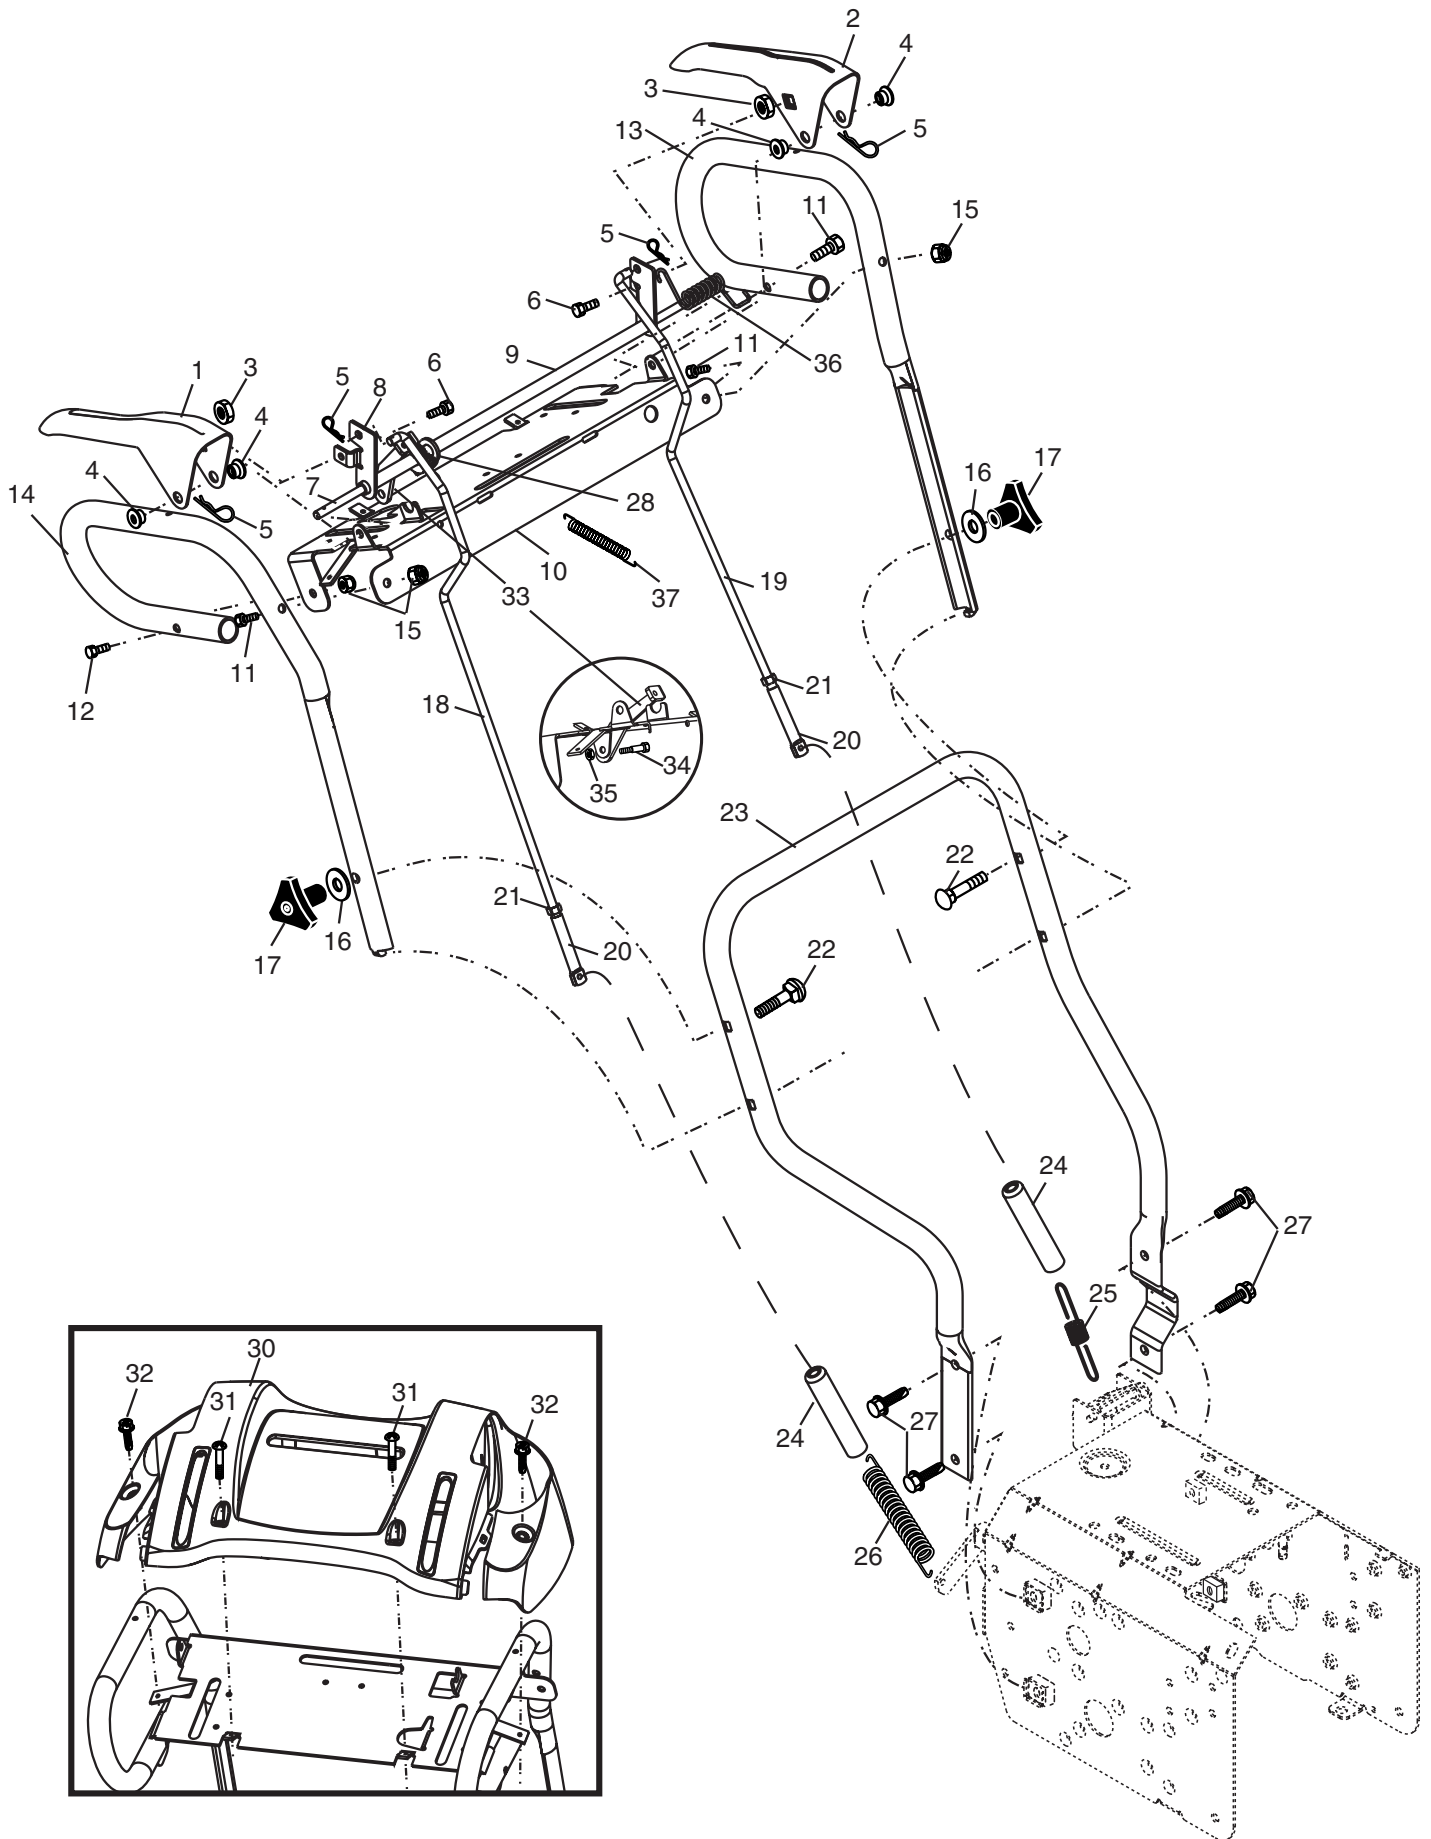

**REPAIR PARTS
HANDLES**

SNOW THROWER - MODEL NUMBER P524ESA

**REPAIR PARTS
HANDLES**

SNOW THROWER - MODEL NUMBER P524ESA

KEY NO.	PART NO.	DESCRIPTION
1	178875X479	Lever, Auger Control, RH
2	178648X479	Lever, Traction Drive Control, LH
3	179439	Nut, Cage 1/4-20
4	178888	Bushing, Flange
5	169675	Retainer, Hairpin
6	180402	Screw, Hex Head 1/4-20 x 3/4
7	178652	Rod, Interlock
8	184003	Tube Assembly, Interlock, RH
9	178651	Tube Assembly, Interlock, LH
10	178645X479	Panel, Control
11	74780524	Screw, Hex Head 5/16-18 x 1-1/2
12	74780528	Screw, Hex Head 5/16-18 x 1-3/4
13	178646X479	Handle Tube, LH
14	178696X479	Handle Tube, RH
15	73800500	Nut, Lock 5/16-18
16	19131316	Washer, Flat 3/8
17	178899	Knob, Handle
18	184615	Rod, Auger Control
19	179098	Rod, Traction Control
20	180428	End, Control Rod
21	73350500	Nut, Hex, Jam 5/16-18
22	72120618	Bolt, Carriage 3/8-16 x 2-1/4
23	178643X479	Handle Tube, Lower
24	180447	Sleeve, Spring
25	180926	Spring, Traction Drive
26	178669	Spring, Auger Control
27	71210616	Screw, Hex Head 3/8-16 x 1
28	180494	Clip, Panel
30	183352	Console, Panel
31	175262	Screw, Hex Head, Tapping #10-24 x 1-1/4
32	184471	Screw, Hex Head, Tapping #10-24 x 1/2
33	175339X008	Latch, Interlock
34	183518	Bolt, Shoulder
35	68038	Nut, Lock 1/4-20
36	178831	Spring, Torsion
37	178658	Spring, Interlock

NOTE: All component dimensions given in U.S. inches
1 inch = 25.4 mm