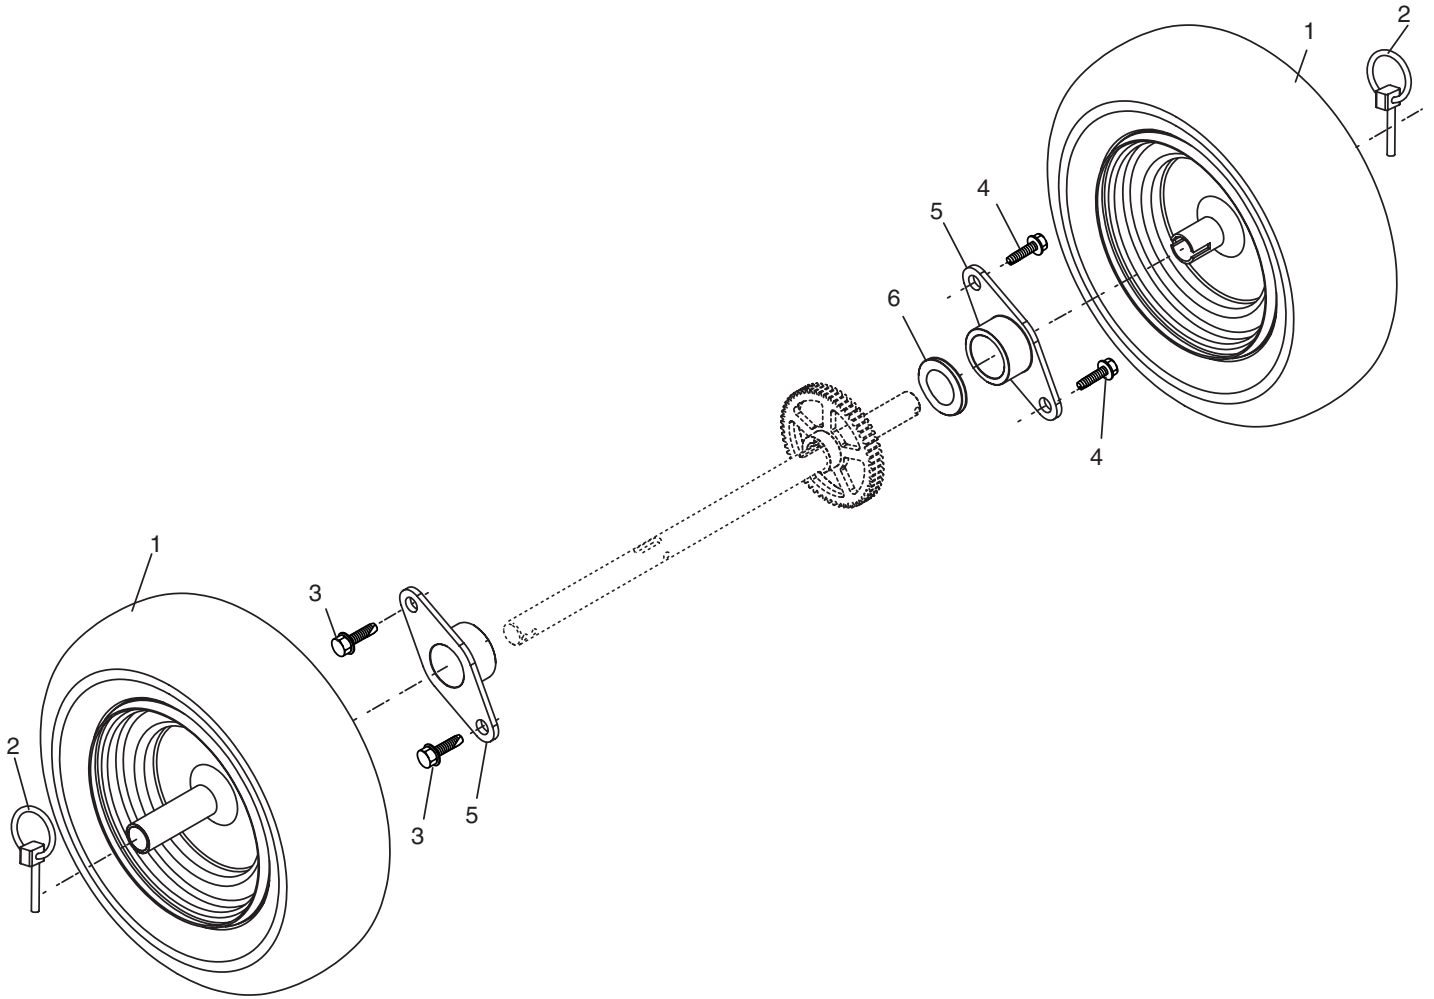

KEY NO.	PART NO.	DESCRIPTION
1	150078	Screw, Hex Head 5/16-18 x 3/4
2	73800500	Nut, Lock 5/16-18
3	155415	Washer, Flat
4	17490508	Screw, Hex Head 5/16-18 x 1/2
5	180017	Bearing, Flange
6	180134	Shaft, Auxiliary
7	179270	Spacer, Plate
8	179269X479	Plate, Auxiliary
9	180082	Gear, Intermediate (12/58)
10	180065	Gear, Pinion
11	178812	Rod, Clutch
12	180066	Shaft, Long, Hex
13	178807	Pin, Pivot
14	178619X479	Lever, Shifter / Wheel
15	175344	Trunnion Bearing Assembly
16	178805X479	Bracket, Pivot, Shift
17	179831	Ring, Rubber Wheel
18	178616X479	Plate, Rubber Wheel
19	73930500	Nut, Lock 5/16-18
20	178613	Hub, Rubber Wheel
21	74760514	Screw, Hex Head 5/16-18 x 7/8
22	85179	Retainer, Hairpin
23	180135	Spring, Bias
24	180081	Gear, Axle (58 Teeth)
25	178695	Pin, Pivot Lever
26	175341	Plate Assembly, Drive
27	179352	Shaft, Axle
28	175340	Shaft, Short Hex
29	175350X479	Lever, Shifter Plate
30	175349X479	Bracket, Shifter Support
31	72270505	Bolt, Carriage 5/16-18 x 5/8
32	178879	Key, Square 1/4 x 1/4 x 7/8
33	175323	Bearing, Flange
34	175338X479	Plate, Drive Mounting
35	182504	Spacer, Bearing
36	175348	Pulley, Traction Drive
37	155377	Nut, Lock 5/16-18
38	59289	Washer, Flat
39	10040500	Washer, Lock 5/16
40	74950512	Screw, Hex Head 5/16-18 x 3/4
41	12000012	Ring, Retaining
43	179095	Spring, Return
44	9465M	Pin, Roll
45	146315	Screw, Hex Head 5/16-18 x 3/4

**NOTE:** All component dimensions given in U.S. inches  
1 inch = 25.4 mm

**REPAIR PARTS**

**SNOW THROWER - MODEL NUMBER P524ESA**

**CHASSIS / ENGINE / PULLEYS**

**REPAIR PARTS****SNOW THROWER - MODEL NUMBER P524ESA****CHASSIS / ENGINE / PULLEYS**

**NOTE:** All component dimensions given in U.S. inches. 1 inch = 25.4 mm

**REPAIR PARTS**  
**WHEELS / DECALS**

**SNOW THROWER - MODEL NUMBER P524ESA**

**REPAIR PARTS  
WHEELS / DECALS**

**SNOW THROWER - MODEL NUMBER P524ESA**