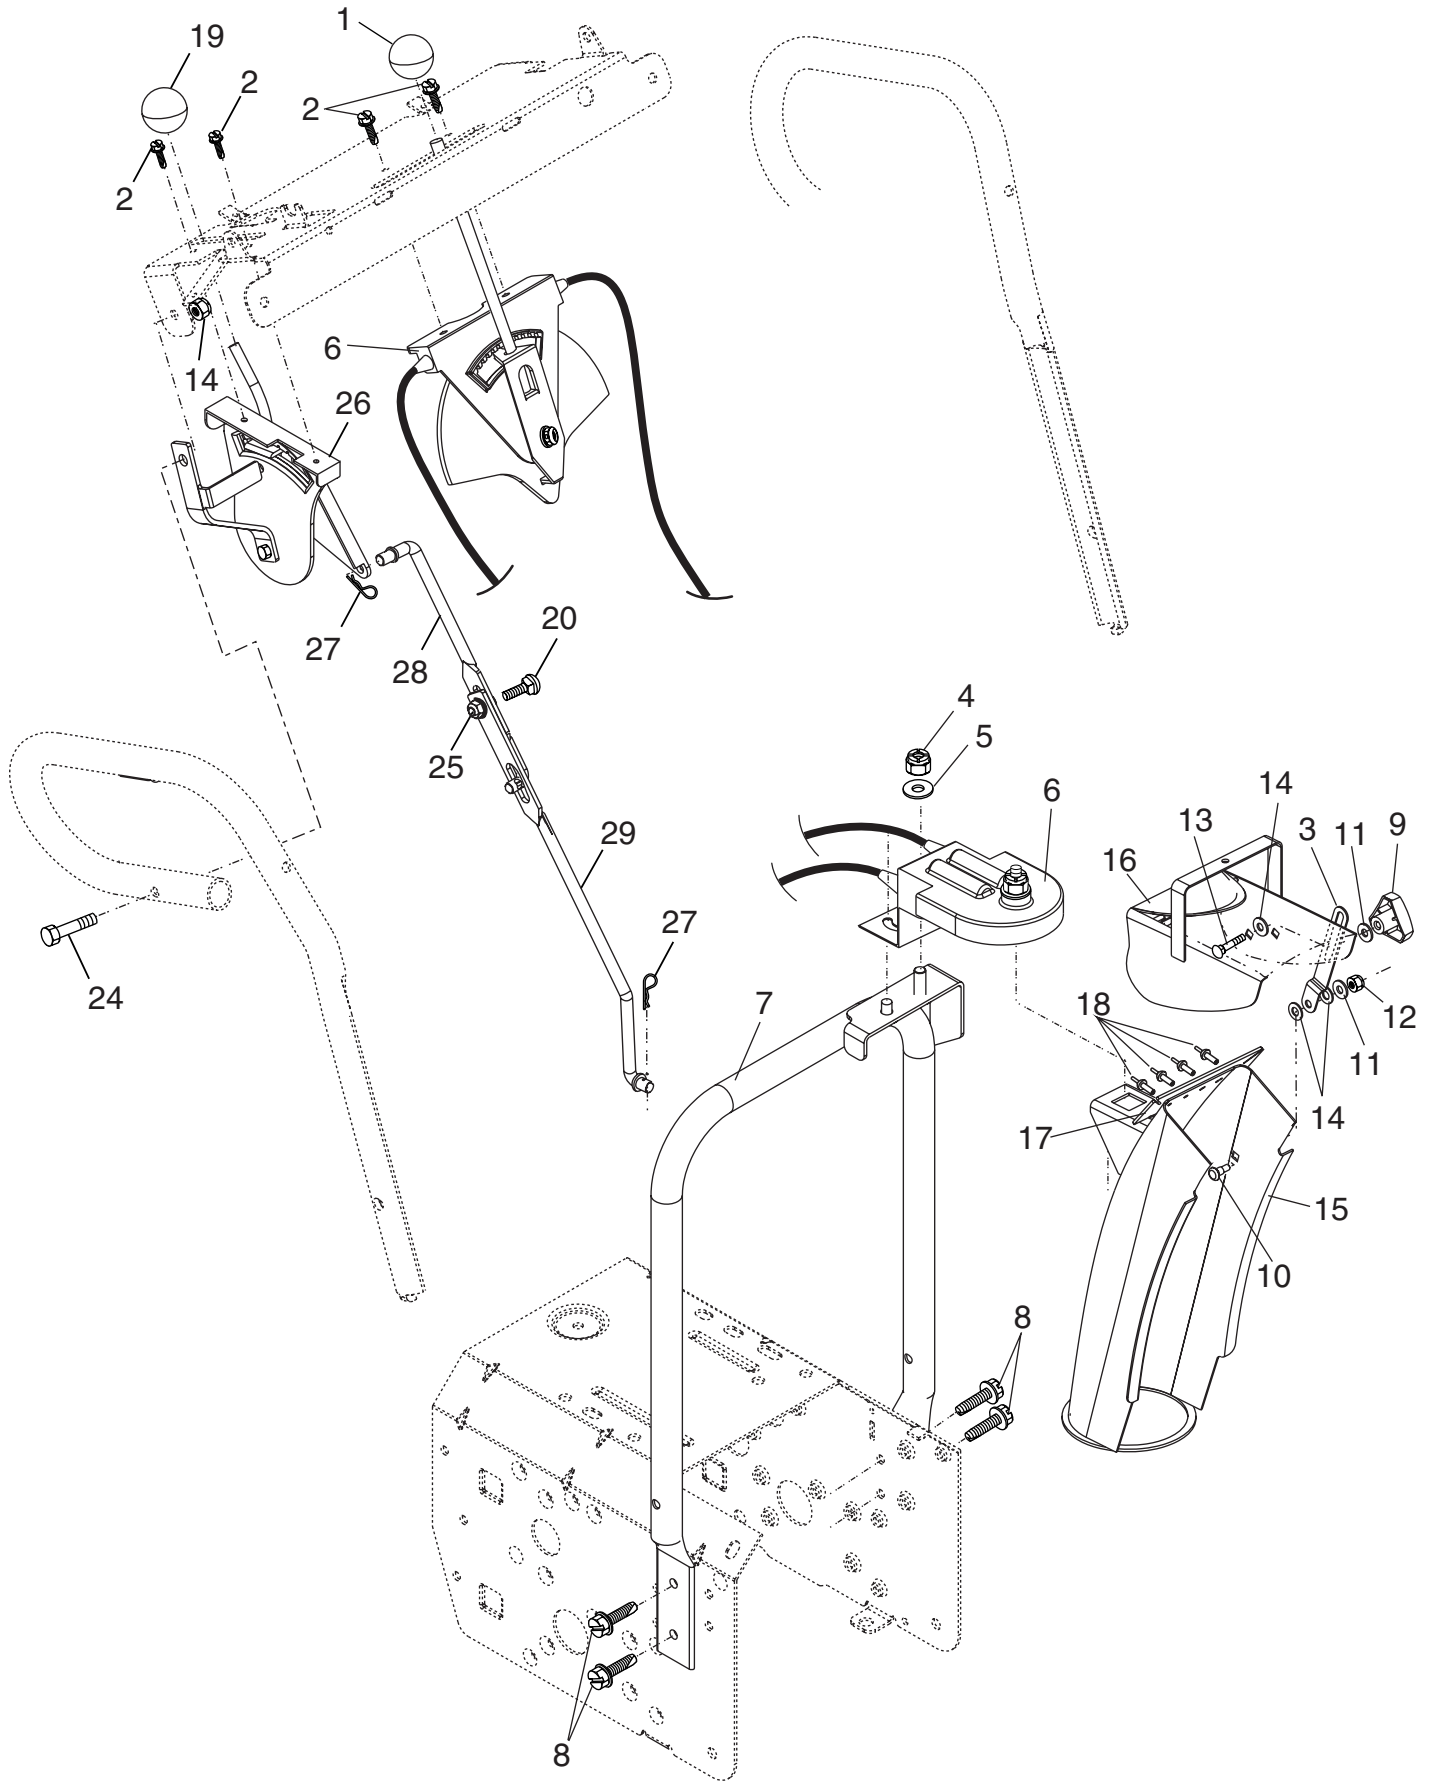

**REPAIR PARTS**

**SNOW THROWER - MODEL NUMBER P524ESA**

**AUGER HOUSING / IMPELLER ASSEMBLY**

**REPAIR PARTS****SNOW THROWER - MODEL NUMBER P524ESA****AUGER HOUSING / IMPELLER ASSEMBLY**

KEY NO.	PART NO.	DESCRIPTION
1	183578	Bag, Weight
2	183577	Bracket, Weight Bag
3	74520524	Screw, Hex Head 5/16-18 x 1-1/2
4	181083	Pulley, Impeller
5	175323	Bearing Assembly, Flange
6	155377	Nut, Hex Flange 5/16-18
7	180355	Bolt, Flat Head, Carriage 5/16-18 x 5/8
8	72270505	Bolt, Carriage 5/16-18 x 5/8
9	178820	Nut, Cage 3/8-16
10	175309X428	Housing, Auger
11	174838X479	Bar, Scraper
12	178675X008	Bracket, Corner Discharge
13	175322	Base, Discharge Chute
14	59289	Washer, Flat
15	10040500	Washer, Lock 5/16
16	74950512	Screw, Hex Head 5/16-18 x 3/4
18	179582	Screw, Hex Head 5/16 x 1
19	73800400	Nut, Hex Lock 1/4-20
20	73800500	Nut, Hex Lock 5/16-18
21	155415	Washer, Flat
22	178777X479	Skid Plate, RH
23	179246	Washer, Nylon, Friction
24	72270506	Bolt, Carriage 5/16-18 x 3/4
25	179829	Bolt, Shoulder
26	174658	Bearing, Auger
27	174697	Washer, Thrust, 1"
28	179828	Bolt, Shoulder 1/4-20 x 2
29	174762X479	Skid Plate, LH
30	175319X479	Auger Assembly, RH
31	175313X479	Auger Assembly, LH
32	174699	O-Ring
33	174700	Bushing, Flange 3/4
34	174681	Washer, Thrust 3/4
35	174684	Bearing, Thrust 3/4
36	174660	Shaft, Impeller
37	174683	Washer, Thrust 5/8
38	174686	Bushing, Flange 5/8
39	150078	Screw, Hex Head 5/16-18 x 3/4
40	86447	Plug, Case
41	174688	Housing, Gearbox, RH
42	174698	Seal, Oil
43	174701	Bushing, Flange, 1"
44	178879	Key, Square 1/4 x 1/4 x 7/8
45	174659	Gear, Worm
46	174657	Shaft, Auger
47	174687	Housing, Gearbox, LH
48	175321X479	Impeller Assembly
49	74780426	Screw, Hex Head 1/4-20 x 1-5/8
50	175311	Gasket, Gearbox
51	7836M	Pin, Roll 3/16 x 1-1/8

**NOTE:** All component dimensions given in U.S. inches  
1 inch = 25.4 mm

**REPAIR PARTS**

**SNOW THROWER - MODEL NUMBER P524ESA**

**CONTROL PANEL / DISCHARGE CHUTE**

**REPAIR PARTS**

**SNOW THROWER - MODEL NUMBER P524ESA**