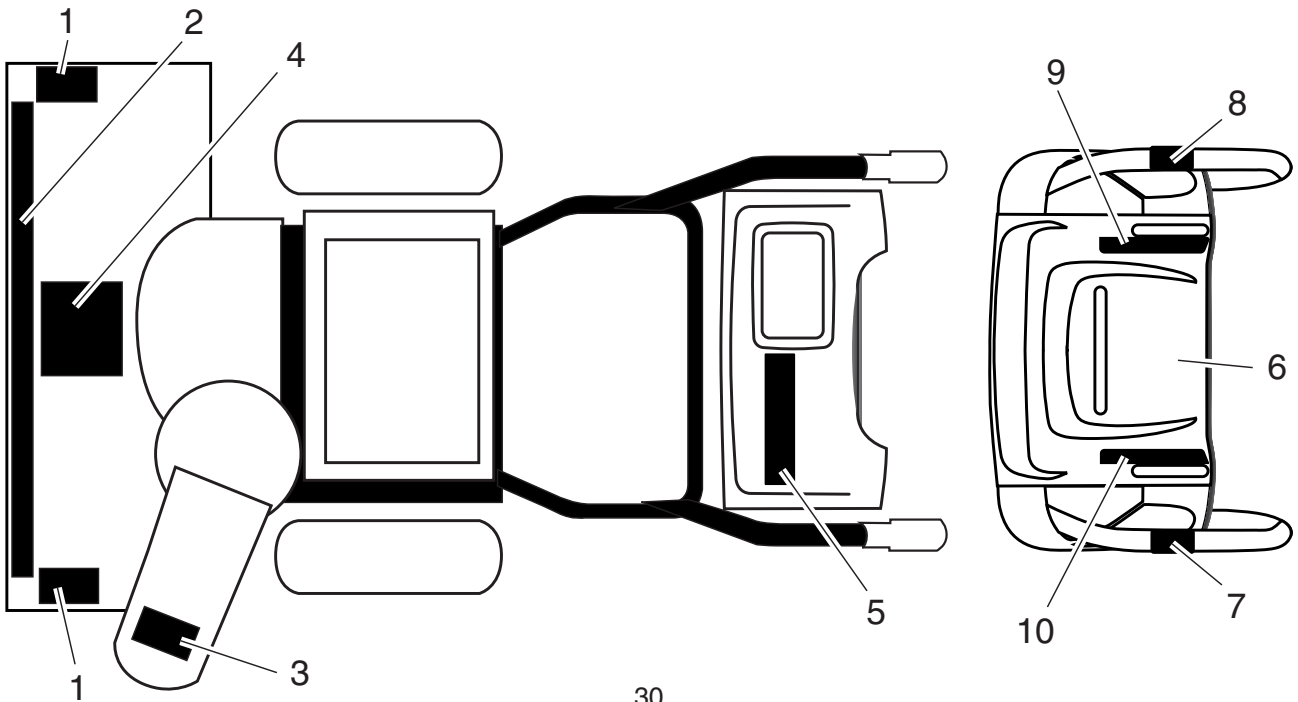

KEY NO.	PART NO.	DESCRIPTION
1	150078	Screw, Hex Head 5/16-18 x 3/4
2	73800500	Nut, Lock 5/16-18
3	155415	Washer, Flat
4	17490508	Screw, Hex Head 5/16-18 x 1/2
5	180017	Bearing, Flange
6	180134	Shaft, Auxiliary
7	179270	Spacer, Plate
8	179269X479	Plate, Auxiliary
9	180082	Gear, Intermediate (12/58)
10	180065	Gear, Pinion
11	178812	Rod, Clutch
12	180066	Shaft, Long, Hex
13	178807	Pin, Pivot
14	178619X479	Lever, Shifter / Wheel
15	175344	Trunnion Bearing Assembly
16	178805X479	Bracket, Pivot, Shift
17	179831	Ring, Rubber Wheel
18	178616X479	Plate, Rubber Wheel
19	73930500	Nut, Lock 5/16-18
20	178613	Hub, Rubber Wheel
21	74760514	Screw, Hex Head 5/16-18 x 7/8
22	85179	Retainer, Hairpin
23	180135	Spring, Bias
24	180081	Gear, Axle (58 Teeth)
25	178695	Pin, Pivot Lever
26	175341	Plate Assembly, Drive
27	179352	Shaft, Axle
28	175340	Shaft, Short Hex
29	175350X479	Lever, Shifter Plate
30	175349X479	Bracket, Shifter Support
31	72270505	Bolt, Carriage 5/16-18 x 5/8
32	178879	Key, Square 1/4 x 1/4 x 7/8
33	175323	Bearing, Flange
34	175338X479	Plate, Drive Mounting
35	182504	Spacer, Bearing
36	175348	Pulley, Traction Drive
37	155377	Nut, Lock 5/16-18
38	59289	Washer, Flat
39	10040500	Washer, Lock 5/16
40	74950512	Screw, Hex Head 5/16-18 x 3/4
41	12000012	Ring, Retaining
43	179095	Spring, Return
44	9465M	Pin, Roll
45	146315	Screw, Hex Head 5/16-18 x 3/4

**NOTE:** All component dimensions given in U.S. inches  
1 inch = 25.4 mm

**REPAIR PARTS**

**SNOW THROWER - MODEL NUMBER P524ESA**

**CHASSIS / ENGINE / PULLEYS**

**REPAIR PARTS****SNOW THROWER - MODEL NUMBER P524ESA****CHASSIS / ENGINE / PULLEYS**

**NOTE:** All component dimensions given in U.S. inches. 1 inch = 25.4 mm

**REPAIR PARTS**  
**WHEELS / DECALS**

**SNOW THROWER - MODEL NUMBER P524ESA**

**REPAIR PARTS  
WHEELS / DECALS**

**SNOW THROWER - MODEL NUMBER P524ESA**