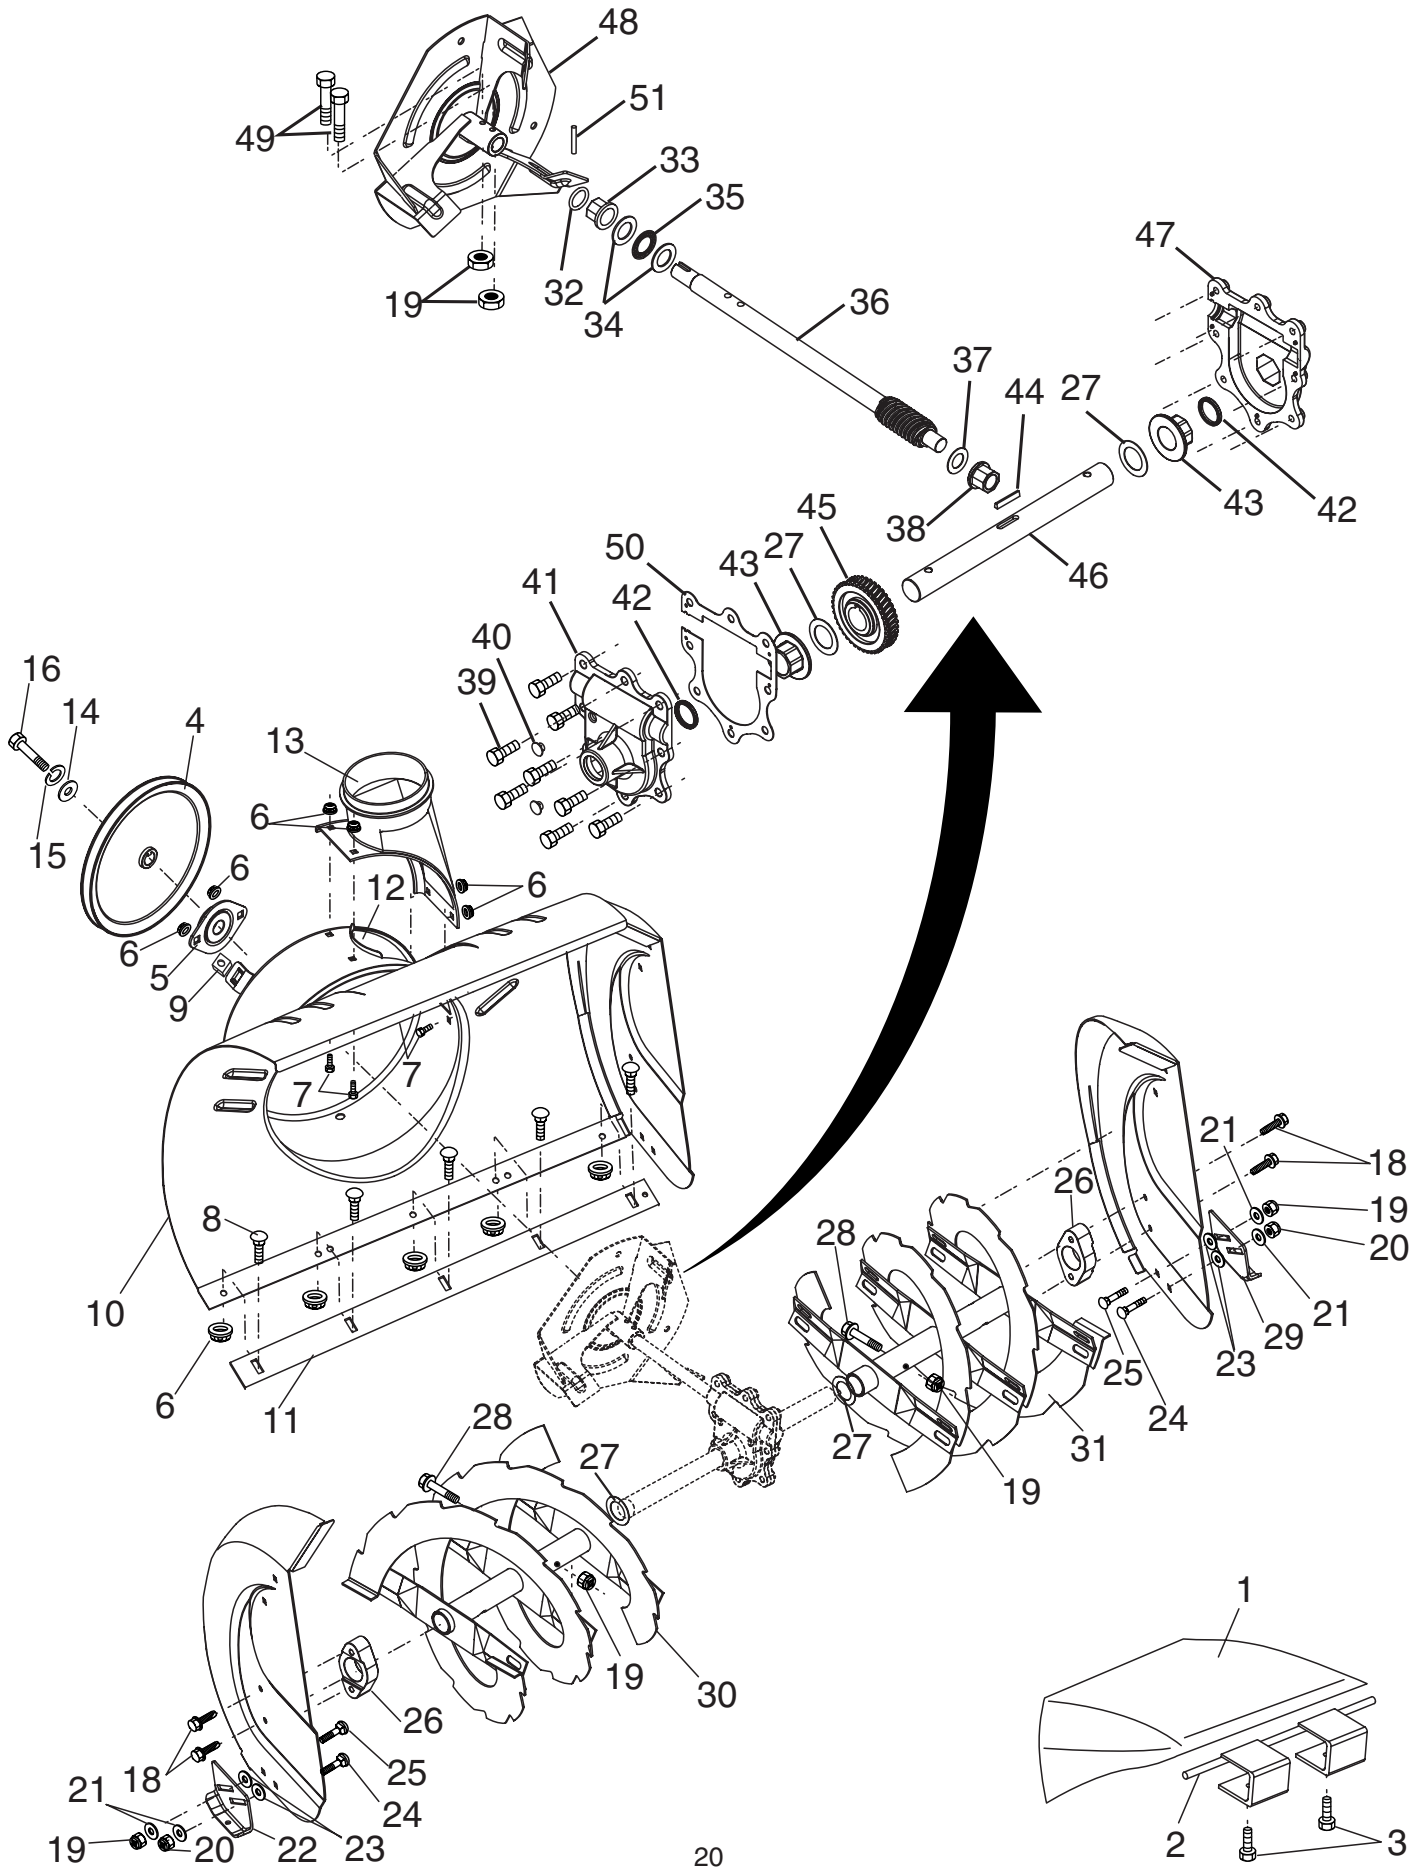

**REPAIR PARTS**

**SNOW THROWER - MODEL NUMBER P524ESA**

**AUGER HOUSING / IMPELLER ASSEMBLY**

**REPAIR PARTS****SNOW THROWER - MODEL NUMBER P524ESA****AUGER HOUSING / IMPELLER ASSEMBLY**

KEY NO.	PART NO.	DESCRIPTION
1	183578	Bag, Weight
2	183577	Bracket, Weight Bag
3	74520524	Screw, Hex Head 5/16-18 x 1-1/2
4	181083	Pulley, Impeller
5	175323	Bearing Assembly, Flange
6	155377	Nut, Hex Flange 5/16-18
7	180355	Bolt, Flat Head, Carriage 5/16-18 x 5/8
8	72270505	Bolt, Carriage 5/16-18 x 5/8
9	178820	Nut, Cage 3/8-16
10	175309X428	Housing, Auger
11	174838X479	Bar, Scraper
12	178675X008	Bracket, Corner Discharge
13	175322	Base, Discharge Chute
14	59289	Washer, Flat
15	10040500	Washer, Lock 5/16
16	74950512	Screw, Hex Head 5/16-18 x 3/4
18	179582	Screw, Hex Head 5/16 x 1
19	73800400	Nut, Hex Lock 1/4-20
20	73800500	Nut, Hex Lock 5/16-18
21	155415	Washer, Flat
22	178777X479	Skid Plate, RH
23	179246	Washer, Nylon, Friction
24	72270506	Bolt, Carriage 5/16-18 x 3/4
25	179829	Bolt, Shoulder
26	174658	Bearing, Auger
27	174697	Washer, Thrust, 1"
28	179828	Bolt, Shoulder 1/4-20 x 2
29	174762X479	Skid Plate, LH
30	175319X479	Auger Assembly, RH
31	175313X479	Auger Assembly, LH
32	174699	O-Ring
33	174700	Bushing, Flange 3/4
34	174681	Washer, Thrust 3/4
35	174684	Bearing, Thrust 3/4
36	174660	Shaft, Impeller
37	174683	Washer, Thrust 5/8
38	174686	Bushing, Flange 5/8
39	150078	Screw, Hex Head 5/16-18 x 3/4
40	86447	Plug, Case
41	174688	Housing, Gearbox, RH
42	174698	Seal, Oil
43	174701	Bushing, Flange, 1"
44	178879	Key, Square 1/4 x 1/4 x 7/8
45	174659	Gear, Worm
46	174657	Shaft, Auger
47	174687	Housing, Gearbox, LH
48	175321X479	Impeller Assembly
49	74780426	Screw, Hex Head 1/4-20 x 1-5/8
50	175311	Gasket, Gearbox
51	7836M	Pin, Roll 3/16 x 1-1/8

**NOTE:** All component dimensions given in U.S. inches  
1 inch = 25.4 mm

**REPAIR PARTS**

**SNOW THROWER - MODEL NUMBER P524ESA**

**CONTROL PANEL / DISCHARGE CHUTE**

**REPAIR PARTS**

**SNOW THROWER - MODEL NUMBER P524ESA**