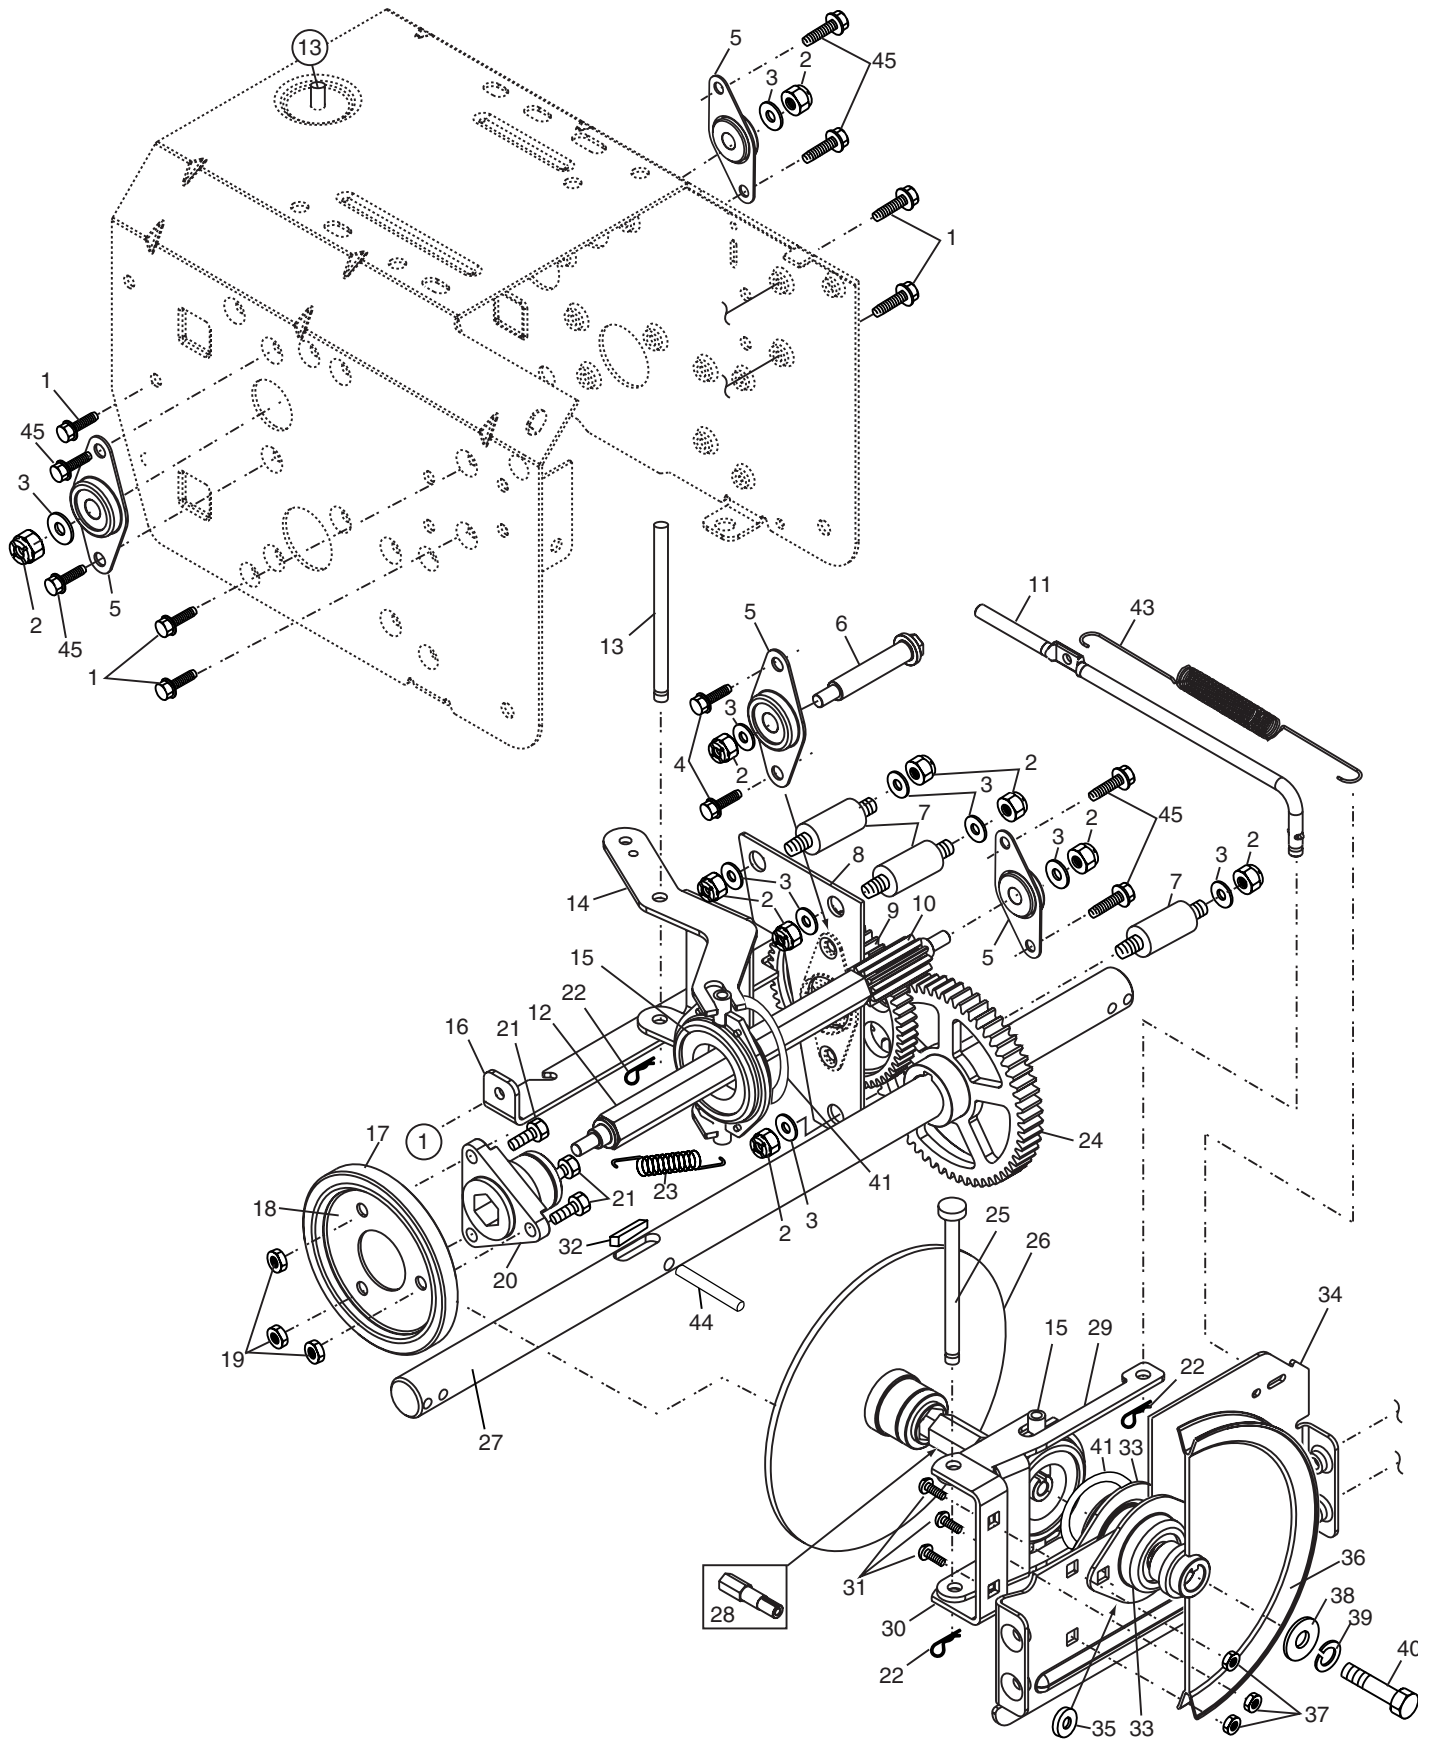

REPAIR PARTS

SNOW THROWER - MODEL NUMBER P524ESA

DRIVE

**REPAIR PARTS
DRIVE**

SNOW THROWER - MODEL NUMBER P524ESA

KEY NO.	PART NO.	DESCRIPTION
1	150078	Screw, Hex Head 5/16-18 x 3/4
2	73800500	Nut, Lock 5/16-18
3	155415	Washer, Flat
4	17490508	Screw, Hex Head 5/16-18 x 1/2
5	180017	Bearing, Flange
6	180134	Shaft, Auxiliary
7	179270	Spacer, Plate
8	179269X479	Plate, Auxiliary
9	180082	Gear, Intermediate (12/58)
10	180065	Gear, Pinion
11	178812	Rod, Clutch
12	180066	Shaft, Long, Hex
13	178807	Pin, Pivot
14	178619X479	Lever, Shifter / Wheel
15	175344	Trunnion Bearing Assembly
16	178805X479	Bracket, Pivot, Shift
17	179831	Ring, Rubber Wheel
18	178616X479	Plate, Rubber Wheel
19	73930500	Nut, Lock 5/16-18
20	178613	Hub, Rubber Wheel
21	74760514	Screw, Hex Head 5/16-18 x 7/8
22	85179	Retainer, Hairpin
23	180135	Spring, Bias
24	180081	Gear, Axle (58 Teeth)
25	178695	Pin, Pivot Lever
26	175341	Plate Assembly, Drive
27	179352	Shaft, Axle
28	175340	Shaft, Short Hex
29	175350X479	Lever, Shifter Plate
30	175349X479	Bracket, Shifter Support
31	72270505	Bolt, Carriage 5/16-18 x 5/8
32	178879	Key, Square 1/4 x 1/4 x 7/8
33	175323	Bearing, Flange
34	175338X479	Plate, Drive Mounting
35	182504	Spacer, Bearing
36	175348	Pulley, Traction Drive
37	155377	Nut, Lock 5/16-18
38	59289	Washer, Flat
39	10040500	Washer, Lock 5/16
40	74950512	Screw, Hex Head 5/16-18 x 3/4
41	12000012	Ring, Retaining
43	179095	Spring, Return
44	9465M	Pin, Roll
45	146315	Screw, Hex Head 5/16-18 x 3/4

NOTE: All component dimensions given in U.S. inches
1 inch = 25.4 mm