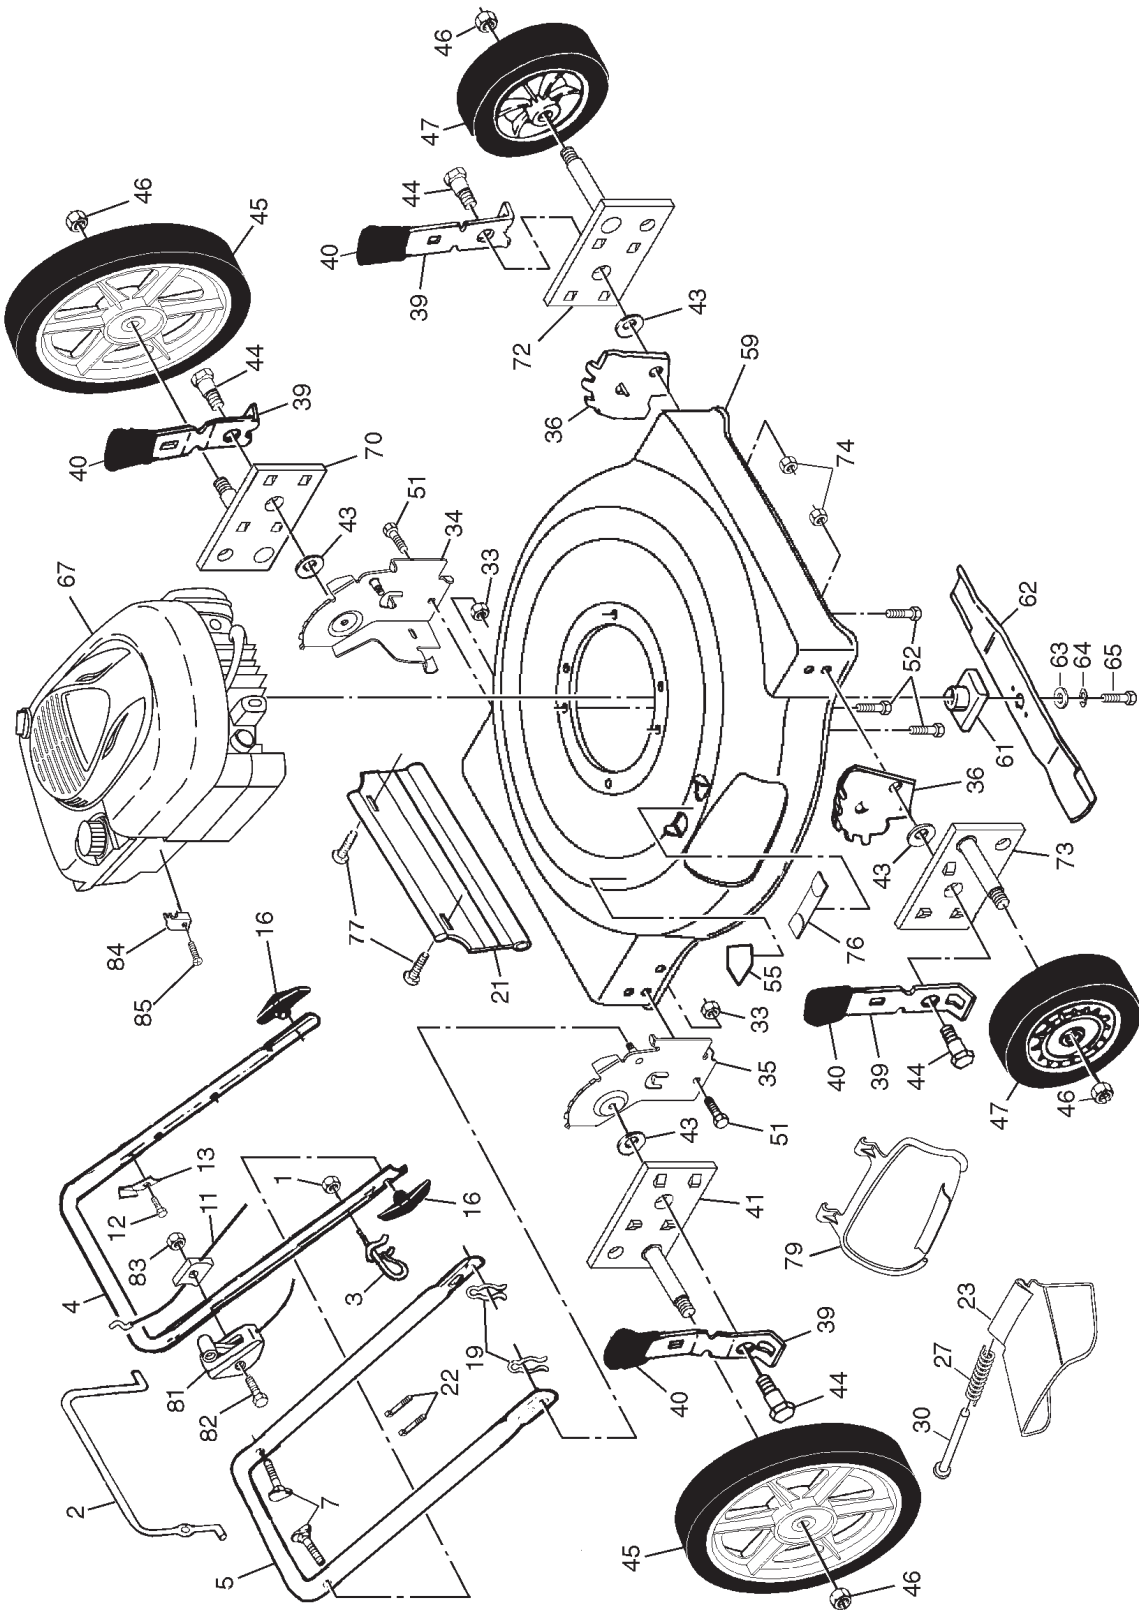

ROTARY LAWN MOWER -- MODEL NUMBER AG65N22SH (AG65N22SHA)

ROTARY LAWN MOWER - - MODEL NUMBER AG65N22SH (AG65N22SHA)

KEY NO.	PART NO.	DESCRIPTION	KEY NO.	PART NO.	DESCRIPTION
1	132004	Nut, Hex	59	164865	Key, Mower Housing (Includes Key Number 55)
2	86902	Control Bar	61	184590	Blade Adapter
3	179585	Rope Guide	62	141114	22" Blade
4	169709X479	Upper Handle	63	851074	Hardened Washer
5	169708X479	Lower Handle	64	850263	Helical Lockwasher 3/8
6	73800400	Locknut 1/4-20	65	851084	Screw Hex Head 3/8-24 x 1-3/8 (Grade 8)
7	131959	Handle Bolt 5/16-18	67	- - -	Engine, Briggs & Stratton, Model Number 123K02
11	133107	Engine Zone Control Cable			(For engine service and replacement parts, call Briggs & Stratton at 1-800-233-3723)
12	750634	Hex Washer Head Screw #10-24 x 1/2	70	180409X004	Axle Arm Assembly, LR
13	850733X004	Up-Stop Bracket	72	186577X004	Axle Arm Assembly, LF
16	136376	Knob	73	186578X004	Axle Arm Assembly, RF
19	51793	Hairpin Cotter	74	166785	Nut, Hex
21	188987	Rear Deflector	76	161622	Clip, Closeout
22	66426	Wire Tie	77	74760412	Screw
23	160831	Discharge Guard	79	160830	Mulcher Plate
27	160832	Torsion Spring	81	182154	Throttle Control
30	160833	Hinge Rod	82	183365	Screw
33	73800500	Locknut 5/16-18	83	132004	Nut, Hex
34	170373X479	Wheel Bracket Support, LH	84	111190X	Clamp
35	170374X479	Wheel Bracket Support, RH	85	83816	Screw, Clamp
36	160835X007	Wheel Bracket Adjuster	- -	161058	Warning Decal (Not Shown)
39	168360X004	Selector Spring	- -	172782	Operator's Manual, English
40	87877	Selector Knob	- -	172784	Operator's Manual, Spanish
41	180410X004	Axle Arm Assembly, RR	- -	190015	Repair Parts Manual
43	183901	Washer			Available accessories not included with lawn mower:
44	160828	Shoulder Bolt	- -	GCK3300	Grass Catcher
45	190013	Wheel Assembly, Rear			NOTE: All component dimensions given in U.S. inches.
46	83923	Locknut 1/16-18			1 inch = 25.4 mm
47	146247	Wheel Assembly, Front			
51	74760514	Hex Head Bolt 5/16-18			
52	150406	Hex Head Thread Rolling Screw 3/8-16 x 1			
55	141846	Danger Decal			