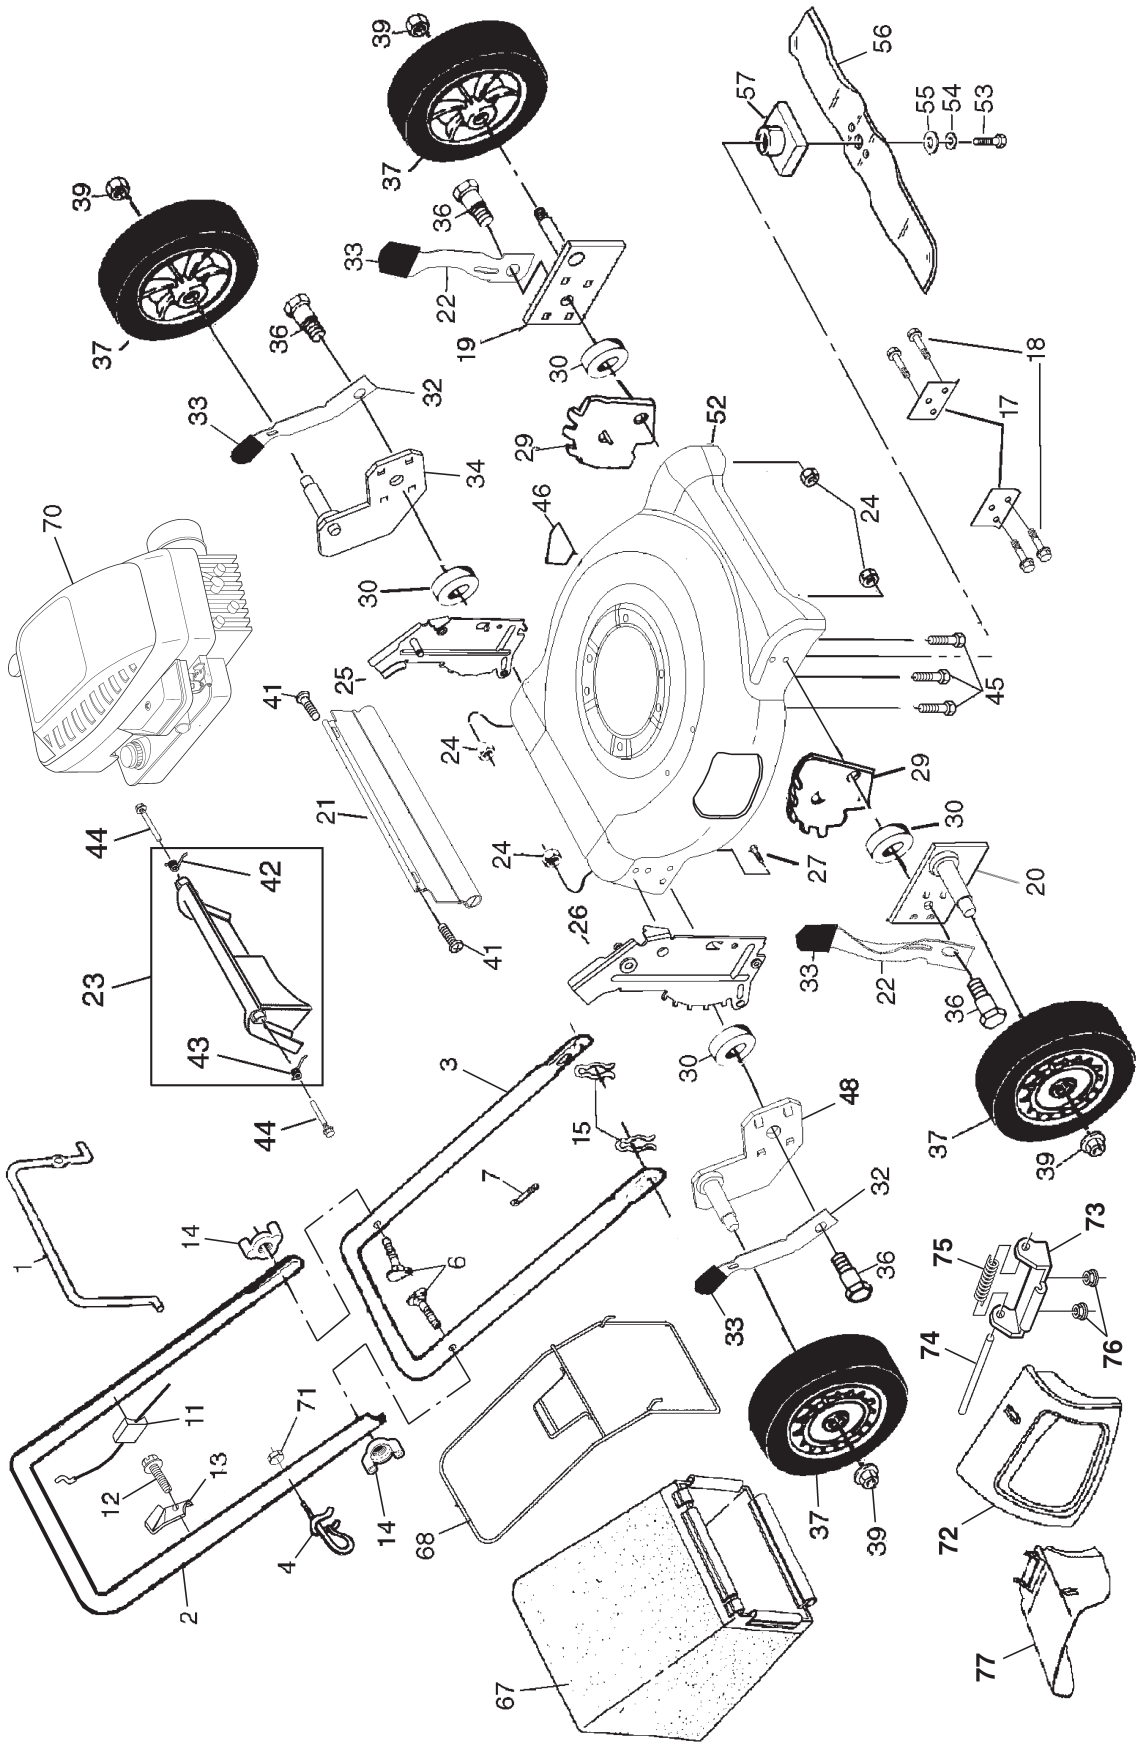

ROTARY LAWN MOWER -- MODEL NUMBER AG475N21C (AG475N21CA)

ROTARY LAWN MOWER - - MODEL NUMBER AG475N21C (AG475N21CA)

KEY NO.	PART NO.	DESCRIPTION	KEY NO.	PART NO.	DESCRIPTION
1	86902	Control Bar	42	165766	Spring, LH
2	169709X479	Upper Handle	43	165767	Spring, RH
3	169708X479	Lower Handle	44	184193	Door Bolt
4	179585	Rope Guide	45	150406	Hex Head Thread Rolling Screw 3/8-16 x 1
6	131959	Handle Bolt	46	141846	Danger Decal
7	66426	Wire Tie	48	186575X004	Axle Arm Assembly, RR
11	176556	Engine Zone Control Cable	52	190325	Kit, Housing Assembly
12	750634	Hex Washer Head Screw			(Includes Key Numbers 17, 18 and 46)
13	86899X004	Up-Stop Bracket	53	851084	Hex Head Screw 3/8-24 x 1-3/8 Grade 8
14	128638	Wing Nut	54	850263	Helical Lockwasher
15	51793	Hairpin Cotter	55	851074	Hardened Washer
17	165946X479	Support Bracket	56	189028	21" Blade
18	17600406	Screw	57	851514	Blade Adapter
19	186577X004	Axle Arm Assembly, LF	67	190011	Grass Bag
20	186578X004	Axle Arm Assembly, RF	68	188813	Frame, Grass Bag
21	188987	Rear Skirt	70	---	Engine, Briggs & Stratton, Model Number 10M902 (For engine service and replacement parts, call Briggs & Stratton at 1-800-233-3723)
22	168360X004	Selector Spring, Front			Nut, Hex
23	186612	Kit, Rear Door (Includes Springs)	71	132004	Mulcher Door
24	73930500	Locknut 5/16-18	72	165754	Bracket, Hinge
25	166111X479	Handle Bracket Assembly, LH	73	154132	Rod, Hinge
26	166112X479	Handle Bracket Assembly, RH	74	147286	Spring, Hinge
27	851856	Screw 1/4-20 x 3/8	75	152124	Nut, Hex
29	160835X007	Wheel Adjusting Bracket, Front	76	73800400	Deflector, Discharge
30	183901	Washer	77	165760	Warning Decal (Not Shown)
32	169421X004	Selector Spring, Rear	--	161058	Operator's Manual, English
33	87877	Selector Knob	--	172782	Operator's Manual, Spanish
34	186576X004	Axle Arm Assembly, LR	--	172784	Repair Parts Manual
36	160828	Shoulder Bolt 5/16-18	--	190010	
37	700263	Wheel Assembly			
39	83923	Flanged Locknut			
41	88652	Hinge Screw			