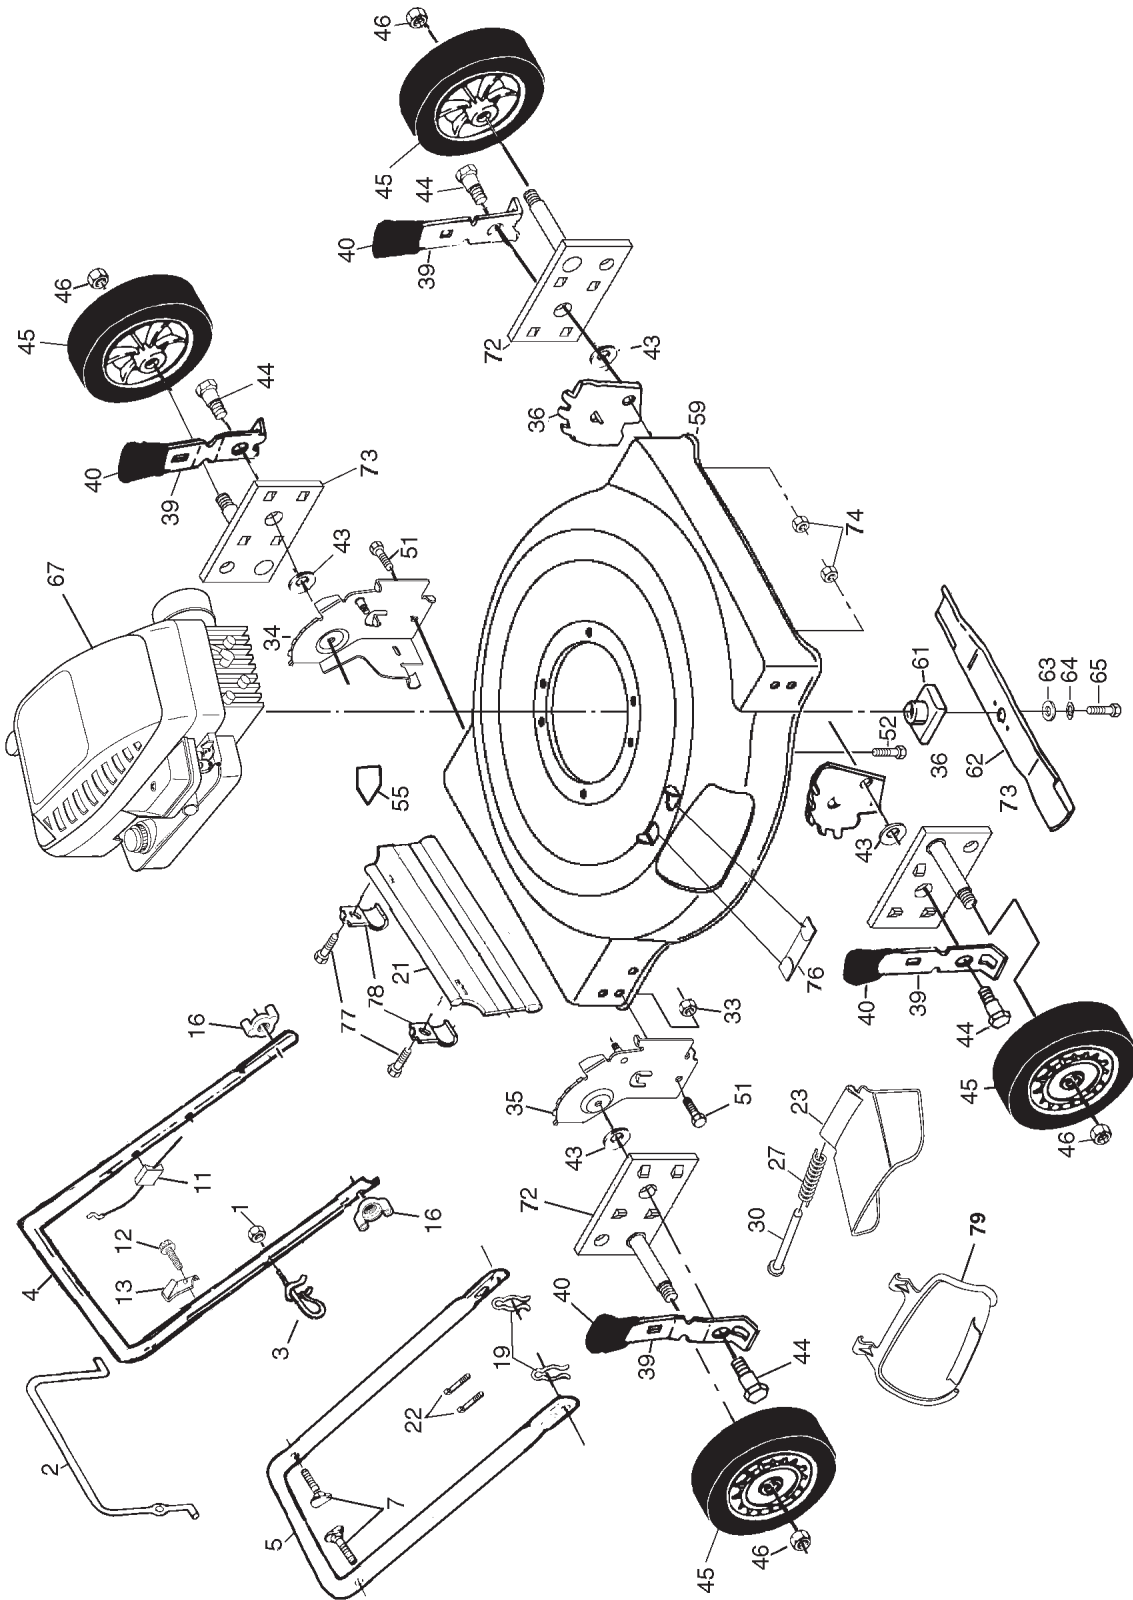

ROTARY LAWN MOWER -- MODEL NUMBER AG45QN22S (AG45QN22SA)

ROTARY LAWN MOWER - - MODEL NUMBER AG45QN22S (AG45QN22SA)

KEY NO.	PART NO.	DESCRIPTION	KEY NO.	PART NO.	DESCRIPTION
1	132004	Locknut 1/4-20	51	17600406	Screw, Hex Head, Serrated, Type TT 1/4 x 20
2	86902	Control Bar	52	150406	Hex Head Thread Rolling Screw 3/8-16 x 1
3	179585	Rope Guide	55	141846	Danger Decal
4	169709X479	Upper Handle	59	164865	Kit, Mower Housing (Includes Key Number 55)
5	169708X479	Lower Handle	61	851514	Blade Adapter
7	131959	Handle Bolt 5/16-18	62	141114	22" Blade
11	176556	Engine Zone Control Cable	63	851074	Hardened Washer
12	750634	Hex Washer Head Screw #10-24 x 1/2	64	850263	Helical Lockwasher 3/8
13	86899X004	Up-Stop Bracket	65	851084	Screw, Hex Head 3/8-24 x 1-3/8 Grade 8
16	128638	Wing Nut	67	- - -	Engine, Briggs & Stratton, Model Number 10M902 (For engine service and replacement parts, call Briggs & Stratton at 1-800-233-3723)
19	51793	Hairpin Cotter			
21	188987	Rear Deflector			
22	66426	Wire Tie	72	186577X004	Axle Arm Assembly, LF
23	160831	Discharge Guard	73	186578X004	Axle Arm Assembly, RF
27	160832	Torsion Spring	74	166785	Nut, Hex
30	160833	Hinge Rod	76	161622	Clip, Closeout
33	73930500	Nut, Hex, Flangelock 5/16-18	77	750097	Screw
34	168164X479	Wheel Bracket Support, LH	78	87584X004	Shoulder Bolt 5/16-18 x .51
35	168165X479	Wheel Bracket Support, RH	79	160830	Mulcher Plate
36	160835X007	Wheel Bracket Adjuster	- -	161058	Warning Decal (Not Shown)
39	168360X004	Selector Spring	- -	172782	Operator's Manual, English
40	87877	Selector Knob	- -	172784	Operator's Manual, Spanish
43	183901	Spacer	- -	189998	Repair Parts Manual
44	160828	Shoulder Bolt 5/16-18 x .33			
45	700263	Wheel Assembly			
46	83923	Locknut 1/16-18			

NOTE: All component dimensions given in U.S. inches.
1 inch = 25.4 mm