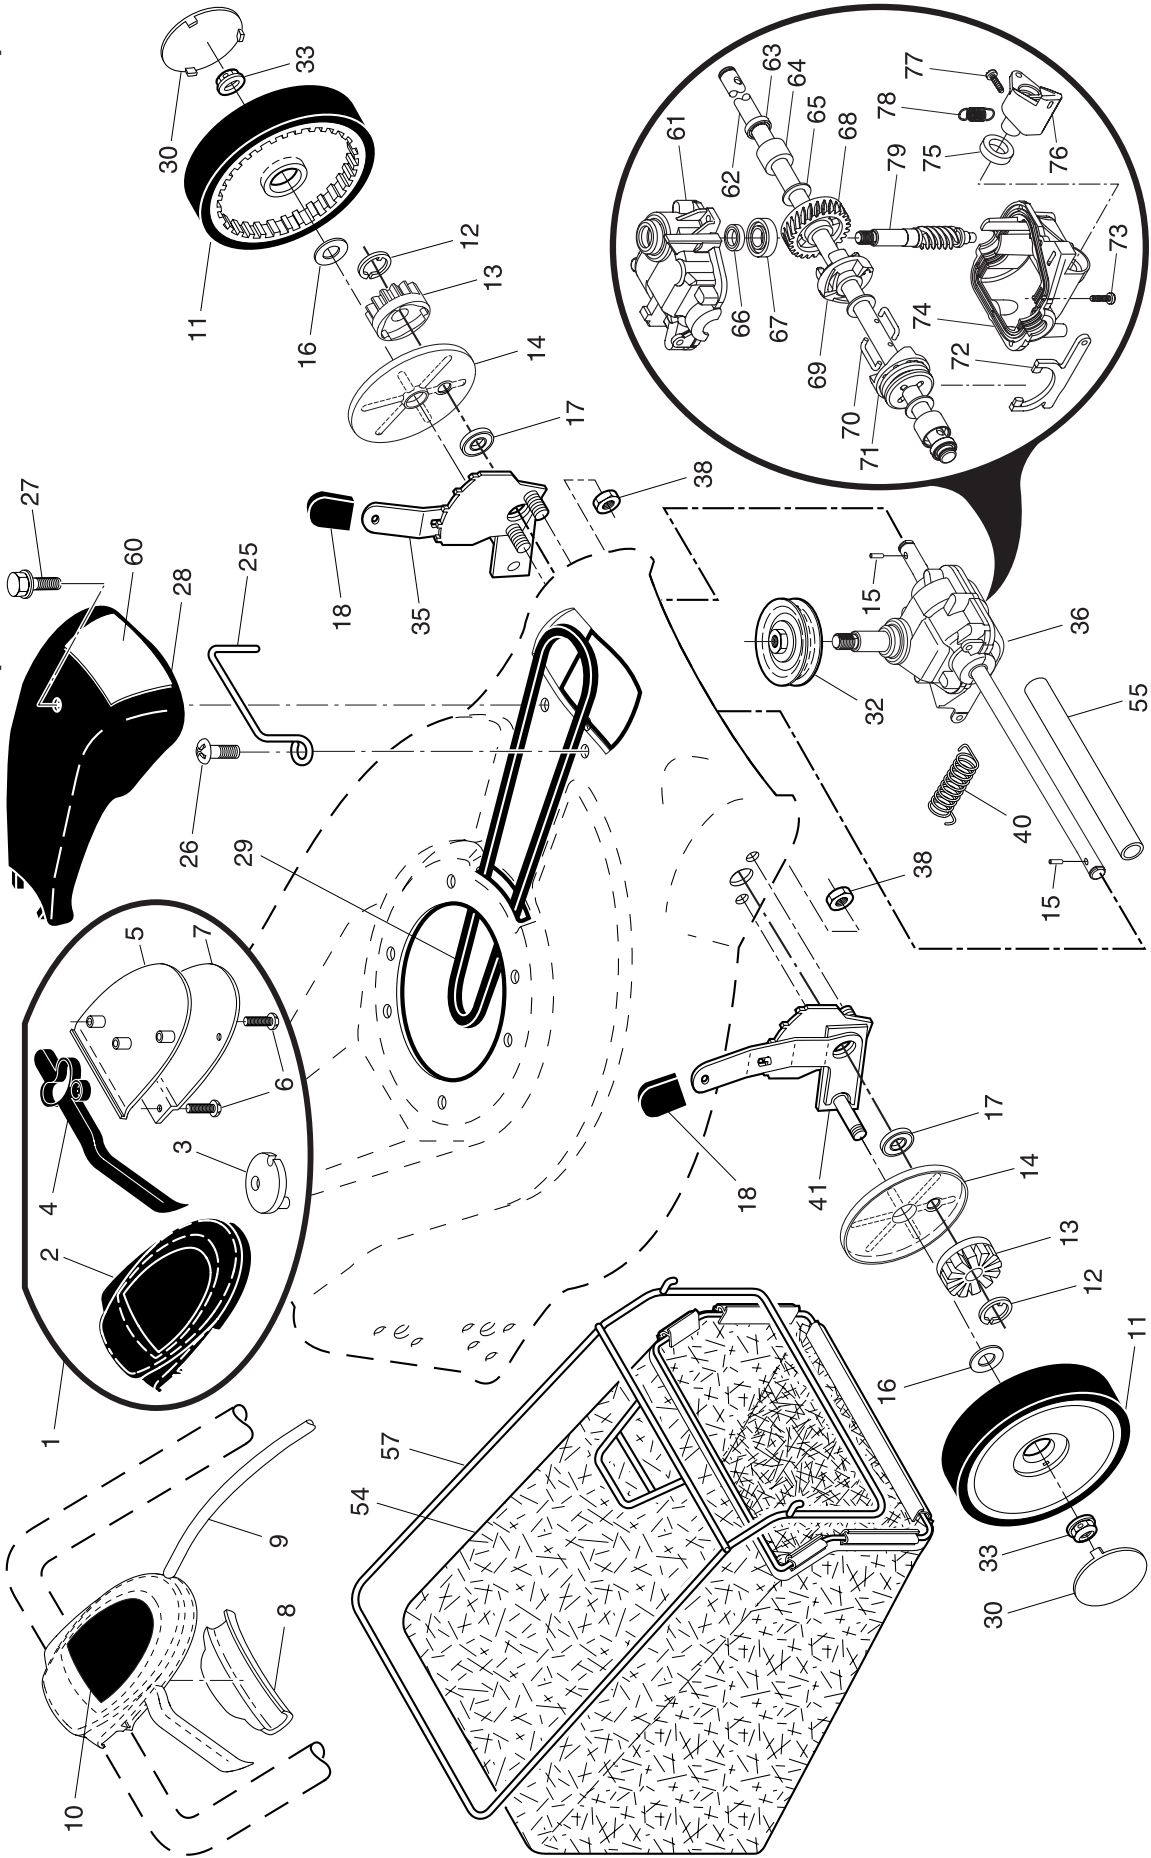

ROTARY LAWN MOWER -- MODEL NUMBER PR55Y21RH (MFG. ID. NUMBER 96142001103)

ROTARY LAWN MOWER - - MODEL NUMBER PR55Y21RH (MFG. ID. NUMBER 96142001103)

KEY NO.	PART NO.	DESCRIPTION	KEY NO.	PART NO.	DESCRIPTION
1	196269	Drive Control Assembly (Includes Cable)	36	188296	Gear Case Assembly, Complete
2	195745	Cover, Top	38	73800400	Locknut, Hex 1/4-20
3	187353	Pulley	40	192849	Spring
4	195585	Lever	41	195107	Kit, Wheel Adjuster, RH (Includes Knob and Bearing)
5	195744	Cover, Bottom	54	194697	Grassbag Assembly
6	181698	Screw #8 x .62	55	175739	Driveshaft Cover
7	184212X479	Mounting Bracket	57	188815	Frame, Grassbag
8	184987	Cap, Bottom	60	181758	Decal, Drive Cover
9	196180	Cable, Drive	61	196886	Case, Upper
10	195175	Decal, Drive Control Operation	62	196885	Shaft, Output
11	194854	Wheel & Tire Assembly, Front	63	183508	Seal, Output Shaft
12	12000058	E-Ring	64	183511	Bushing
13	750003	Pinion	65	183509	Washer
14	189403	Dust Cover	66	183514	Seal, Worm Shaft
15	191017	Pawl, Drive	67	183506	Bearing, Ball
16	67725	Washer 1/2 x 1-1/2 x .134	68	183499	Gear, 27 Teeth
17	191039	Bearing, Wheel Adjuster	69	196884	Fixed Dog Clutch
18	170143	Selector Knob	70	183505	Wireform
25	193687X004	Keeper, Belt	71	196883	Movable Dog Clutch
26	150078	Screw	72	196882	Fork
27	175262	Pan Head Tapping Screw #10-24 x 2-3/4	73	183513	Screw, Case
28	180329	Drive Cover	74	196881	Case, Lower
29	196853	V-Belt	75	196880	Seal, Lever
30	77400	Hubcap	76	196879	Lever
32	194018	Drive Pulley	77	196878	Screw, Lever
33	145212	Locknut	78	196877	Spring
35	195110	Kit, Wheel Adjuster, LH (Includes Knob and Bearing)	79	183502	Shaft, Worm

NOTE: All component dimensions given in U.S. inches. 1 inch = 25.4 mm.

IMPORTANT: Use only Original Equipment Manufacturer (O.E.M.) replacement parts. Failure to do so could be hazardous, damage your lawn mower and void your warranty.