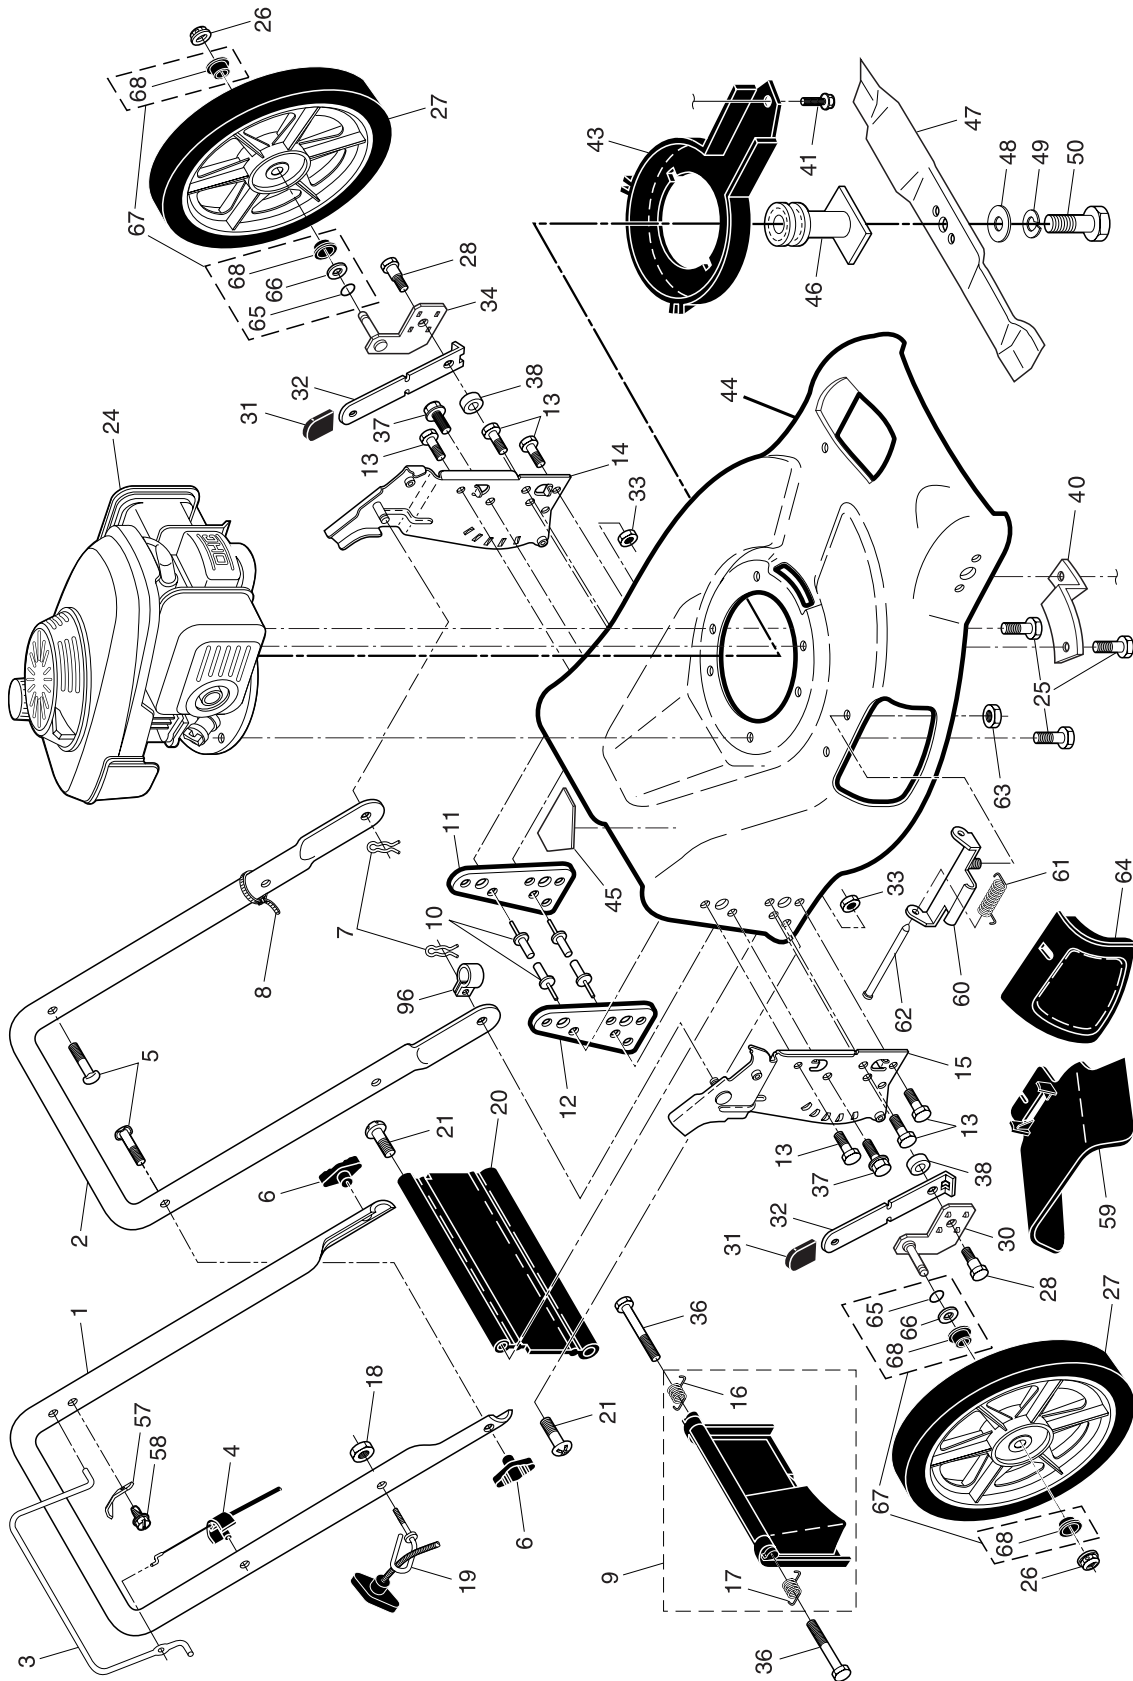

ROTARY LAWN MOWER -- MODEL NUMBER PR55Y21RH (MFG. ID. NUMBER 96142001103)

ROTARY LAWN MOWER - - MODEL NUMBER PR55Y21RH (MFG. ID. NUMBER 96142001103)

KEY NO.	PART NO.	DESCRIPTION	KEY NO.	PART NO.	DESCRIPTION
1	194579X479	Upper Handle	33	73800500	Nut, Hex, Nylock 5/16-18
2	151721X479	Lower Handle	34	180412X004	Axle Arm Assembly, Rear, LH
3	194580X428	Control Bar	36	184193	Bolt, Rear Door
4	183567	Engine Zone Control Cable	37	150078	Thread Cutting Screw w/Sems 5/16-18 x 3/4
5	191574	Handle Bolt	38	19112206	Washer, Flat .34 x 1.38
6	189713X428	Handle Knob	40	188839X004	Mounting Bracket, Debris Shield
7	51793	Hairpin Cotter	41	192325	Screw, Debris Shield
8	66426	Wire Tie	43	193668	Debris Shield
9	180479	Kit, Rear Door (Includes Key Numbers 16 and 17)	44	176710	Kit, Housing (Includes Key Numbers 10, 11, 12 and 45)
10	128415	Pop Rivet	45	107339X	Danger Decal
11	175069X479	Support Bracket, LH	46	194037	Blade Adapter
12	175070X479	Support Bracket, RH	47	189028	Blade, 21"
13	17060410	Screw 1/4-20 x 5/8	48	851074	Hardened Washer
14	181017X479	Handle Bracket Assembly, LH	49	850263	Helical Washer 3/8
15	181016X479	Handle Bracket Assembly, RH	50	851084	Blade Bolt, Hex Head, Grade 8
16	180071	Spring, Rear Door, LH	57	850733X004	Upstop Bracket
17	180072	Spring, Rear Door, RH	58	750634	Screw #10-24 x 1/2
18	132004	Keps Locknut 1/4-20	59	175071	Discharge Deflector
19	179585	Rope Guide	60	175735	Hinge Bracket
20	189005	Rear Skirt	61	175285	Spring, Torsion
21	88652	Hinge Screw 1/4-20 x 1-1/4	62	175650	Rod, Hinge
24	---	Engine, Honda, Model Number GCV160 (For engine service and replacement parts, call Honda Engines at 1-800-426-7701)	63	73800400	Nut, Hex
25	150406	Screw, Hex Head, Threaded, Rolled 3/8-16 x 2	64	175066	Mulcher Door
26	83923	Nut, Hex, Flangelock 3/8-16	65	188152	O-Ring
27	195630	Wheel & Tire Assembly, Rear, 14"	66	88348	Washer, Flat 3/8
28	160828	Bolt, Shoulder 5/16-18	67	193498	Kit, Bushing, High Wheel
30	180411X004	Axle Arm Assembly, Rear, RH	68	193028X428	Bushing, Nylon, Black
31	170143	Selector Knob	96	192770	Clip, Cable
32	175053X004	Selector Spring	--	162300	Warning Decal (not shown)
			--	193733	Operator's Manual, English
			--	193736	Operator's Manual, French
			--	195379	Repair Parts Manual, English / French

NOTE: All component dimensions given in U.S. inches. 1 inch = 25.4 mm.

IMPORTANT: Use only Original Equipment Manufacturer (O.E.M.) replacement parts. Failure to do so could be hazardous, damage your lawn mower and void your warranty.