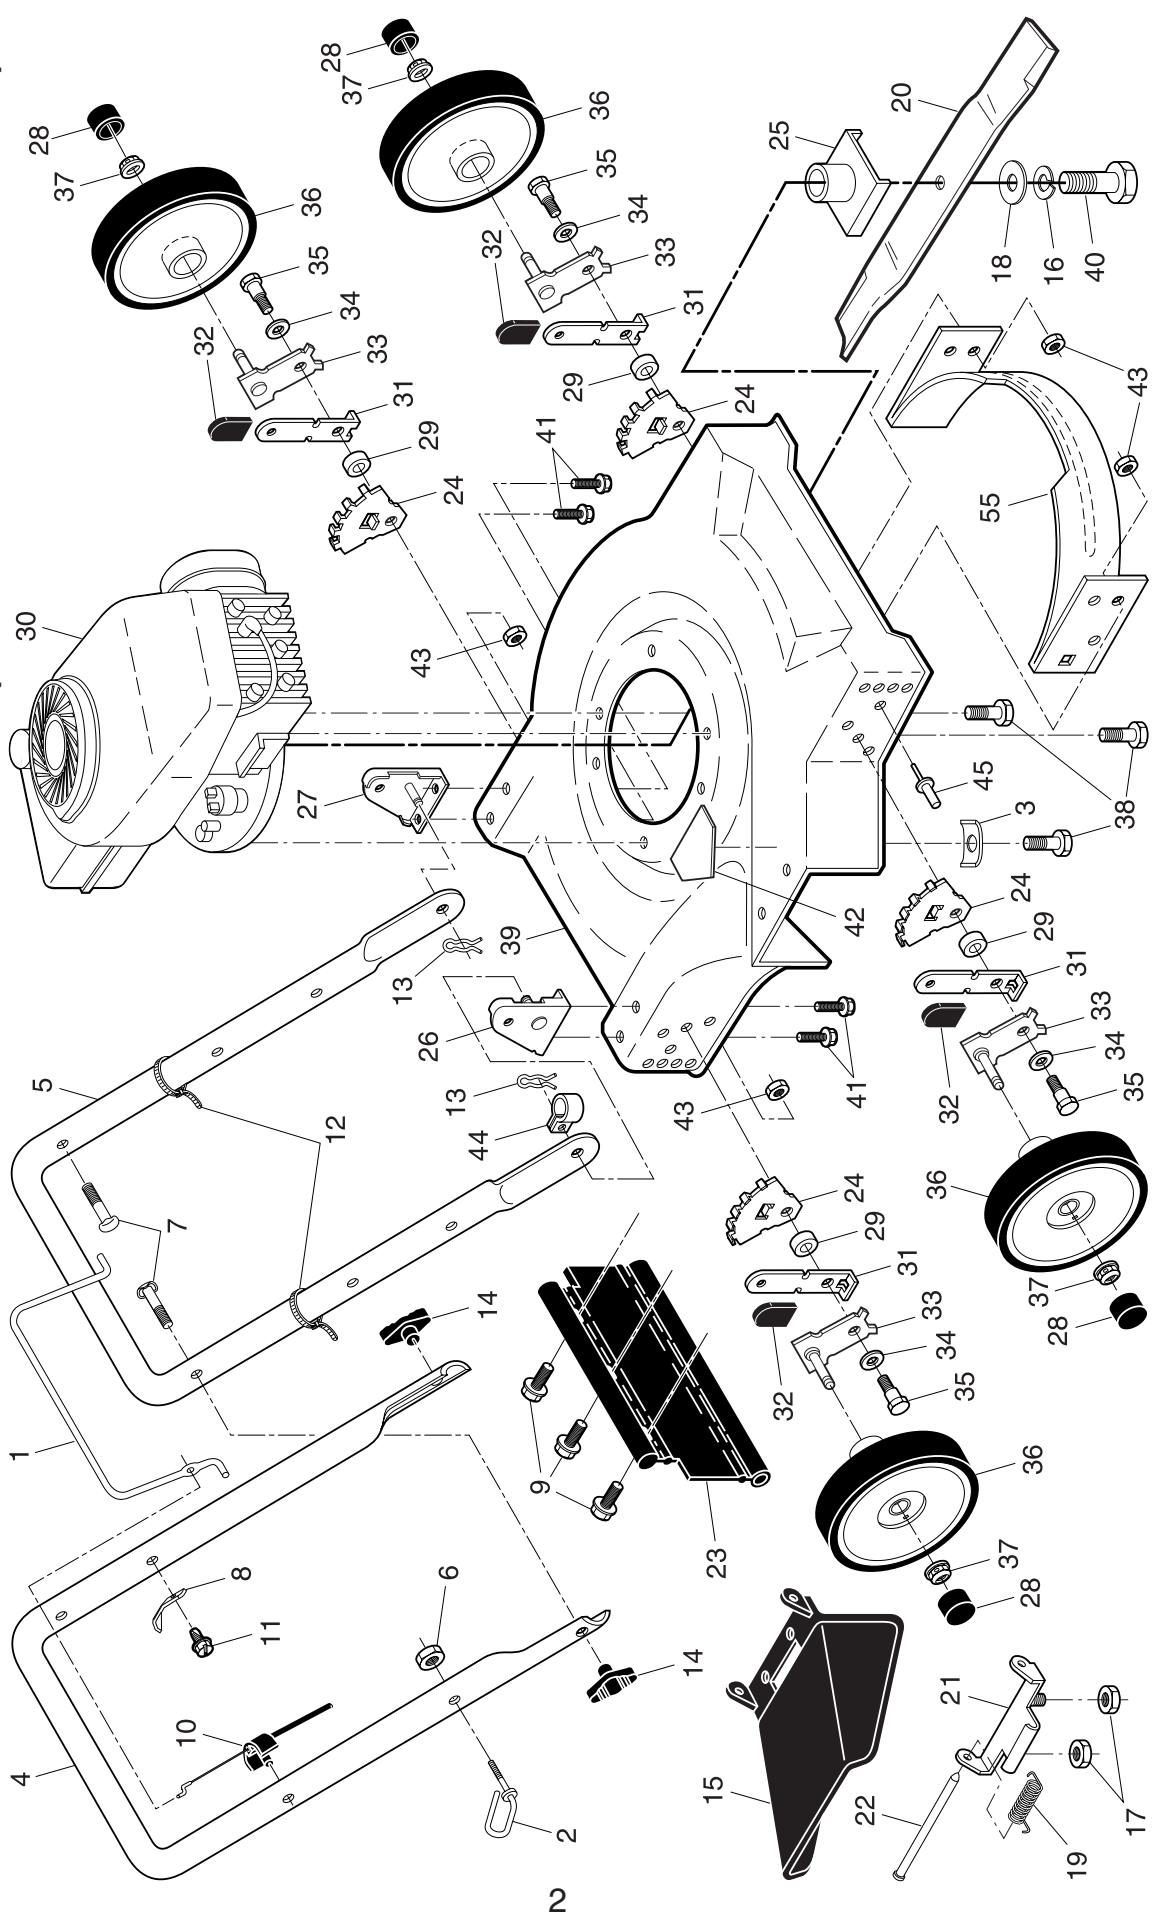

**ROTARY LAWN MOWER -- MODEL NUMBER PO4TN20S (MFG. ID. NUMBER 96112001600)**

**ROTARY LAWN MOWER -- MODEL NUMBER PO4TN20S (MFG. ID. NUMBER 96112001600)**

KEY NO.	PART NO.	DESCRIPTION	KEY NO.	PART NO.	DESCRIPTION
1	194176X428	Control Bar	26	170345X479	Handle Bracket, RH
2	179585	Rope Guide	27	170346X479	Handle Bracket, LH
3	851201X004	Washer, Engine	28	800090	Hubcap
4	194180X479	Upper Handle	29	146630	Spacer
5	151590X479	Lower Handle	30	---	Engine, Tecumseh, Model Number LV148EA (For engine service and replacement parts, call Tecumseh Products at 1-800-558-5402)
6	132004	Locknut, Hex 1/4-20			
7	191574	Handle Bolt 5/16-18			
8	850733X004	Up-Stop Bracket	31	700331X004	Selector Spring
9	189241	Screw, Hex Washer Head	32	87877	Selector Knob
		#10-24 x 1/2	33	145935X479	Axle Arm Assembly
10	164322	Engine Zone Control Cable	34	62335	Washer, Belleville 1/2
11	750634	Nut, Hex	35	142748	Shoulder Bolt
12	66426	Wire Tie	36	700263	Wheel & Tire Assembly
13	51793	Hairpin Cotter	37	83923	Locknut 3/8-16
14	189713X428	Handle Knob	38	150406	Hex Head Thread Rolling Screw 3/8-16 x 1
15	752052	Discharge Deflector	39	168470	Kit, Mower Housing
16	850263	Helical Lockwasher 3/8	40	851084	Screw, Hex Head 3/8-24 x 1-3/8 Grade 8
17	73800400	Nut, Hex 1/4-20	41	149741	Screw 5/16-18 x 3/4
18	851074	Hardened Washer	42	107339X	Danger Decal
19	851855	Torsion Spring	43	751592	Locknut 3/8-16
20	145106	20" Blade	44	192770	Clip, Cable
21	88602	Bracket, Hinge	45	128415	Rivet
22	150215	Hinge Rod	--	162300	Warning Decal (not shown)
23	189240	Rear Skirt	--	193732	Operator's Manual, English
24	750085X007	Bracket, Wheel Adjusting	--	193734	Operator's Manual, French
25	850977	Blade Adapter	--	197093	Repair Parts Manual, English / French

**NOTE:** All component dimensions given in U.S. inches. 1 inch = 25.4 mm.

**IMPORTANT:** Use only Original Equipment Manufacturer (O.E.M.) replacement parts. Failure to do so could be hazardous, damage your lawn mower and void your warranty.