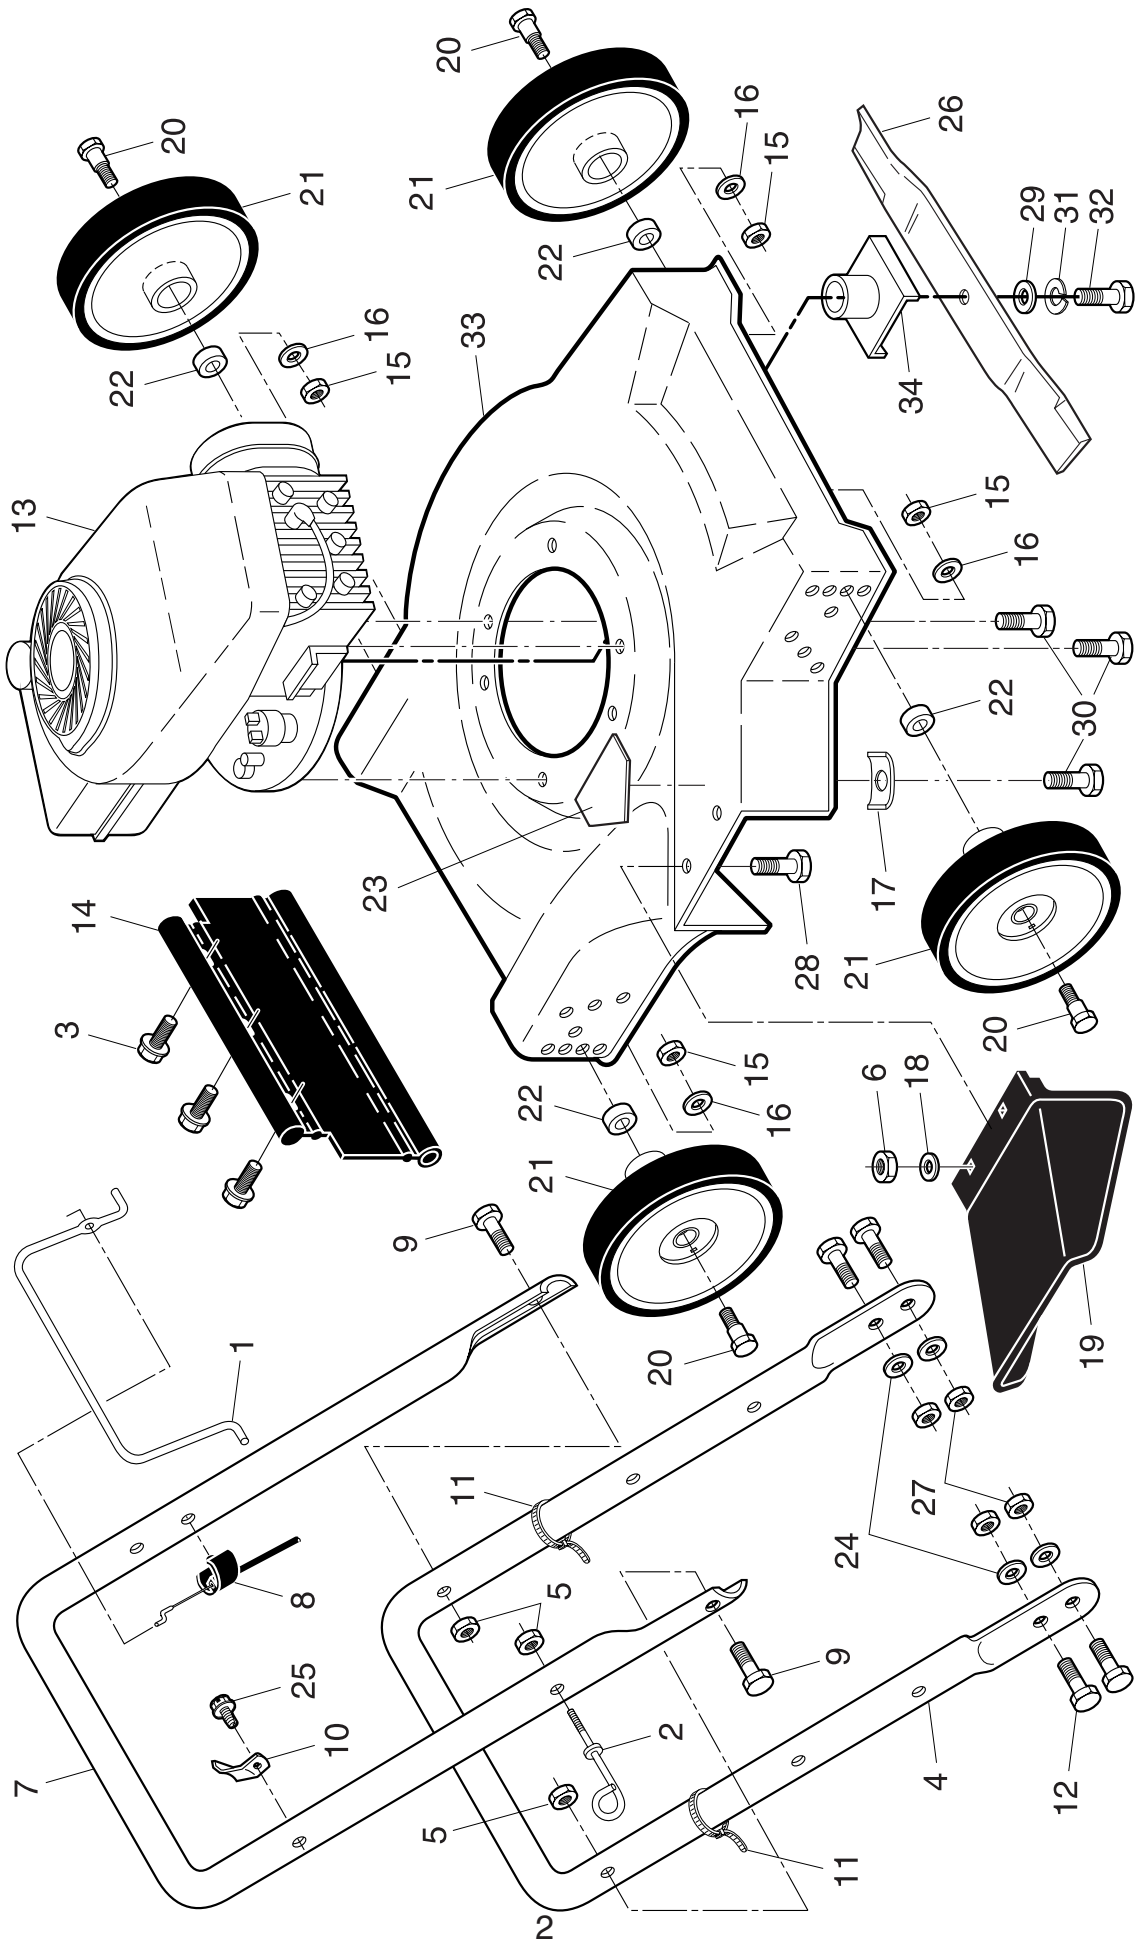

ROTARY LAWN MOWER -- MODEL NUMBER RA4N20S (MFG. ID. NO. 96112000900)

ROTARY LAWN MOWER - - MODEL NUMBER RA4N20S (MFG. ID. NO. 96112000900)

KEY NO.	PART NO.	DESCRIPTION	KEY NO.	PART NO.	DESCRIPTION
1	194177X428	Control Bar	22	136624	Spacer
2	179585	Rope Guide	23	107339X	Danger Decal
3	189241	Hex Washer Head Self-Tapping Screw	24	55611	Washer, Flat 3/8
4	172146X479	Lower Handle	25	750634	Screw, Threaded, Rolled #10-24 x 1/2
5	132004	Nut, Hex 1/4-20	26	145106	Blade, 20"
6	73800400	Locknut, Hex 1/4-20	27	132010	Nut, Hex, Flangelock 3/8-16
7	194217X479	Upper Handle	28	74760412	Bolt, Hex Head 1/4-20 x 3/4
8	164322	Engine Zone Control Cable	29	851074	Washer, Hardened
9	74350424	Bolt, Hex Head 1/4-20 x 1-1/2	30	150406	Screw, Hex Head, Threaded, Rolled 3/8-16 x 1
10	850733X004	Up-Stop Bracket	31	850263	Helical Lock Washer
11	66426	Wire Tie	32	851084	Screw, Machine, Hex Head, Grade 8, 3/8-24 x 1-3/8
12	137009	Bolt, Hex Head 3/8-16 x 1	33	189654	Housing Assembly
13	- - -	Engine, Tecumseh, Model Number LV148EA (For engine service and replacement parts, call Tecumseh Products at 1-800-558-5402)	34	850977	Blade Adapter
14	189239	Rear Deflector	- -	162300	Decal, Warning (not shown)
15	751592	Locknut, Hex 5/8-16	- -	193747	Operator's Manual, English
16	61537	Washer, Flat 25/64 x 1/4 x 29/32	- -	193749	Operator's Manual, French
17	851201X004	Engine Washer	- -	195029	Repair Parts Manual, English / French
18	53847	Flat Washer			
19	752052	Discharge Guard			
20	67609	Bolt, Shoulder 3/8-16 x 2-1/2			
21	800060	Wheel & Tire Assembly			

Available accessories not included with mower:
 - - GCK3200 Grass Catcher

NOTE: All component dimensions given in U.S. inches.
 1 inch = 25.4 mm

IMPORTANT: Use only Original Equipment Manufacturer (O.E.M.) replacement parts. Failure to do so could be hazardous, damage your lawn mower and void your warranty.