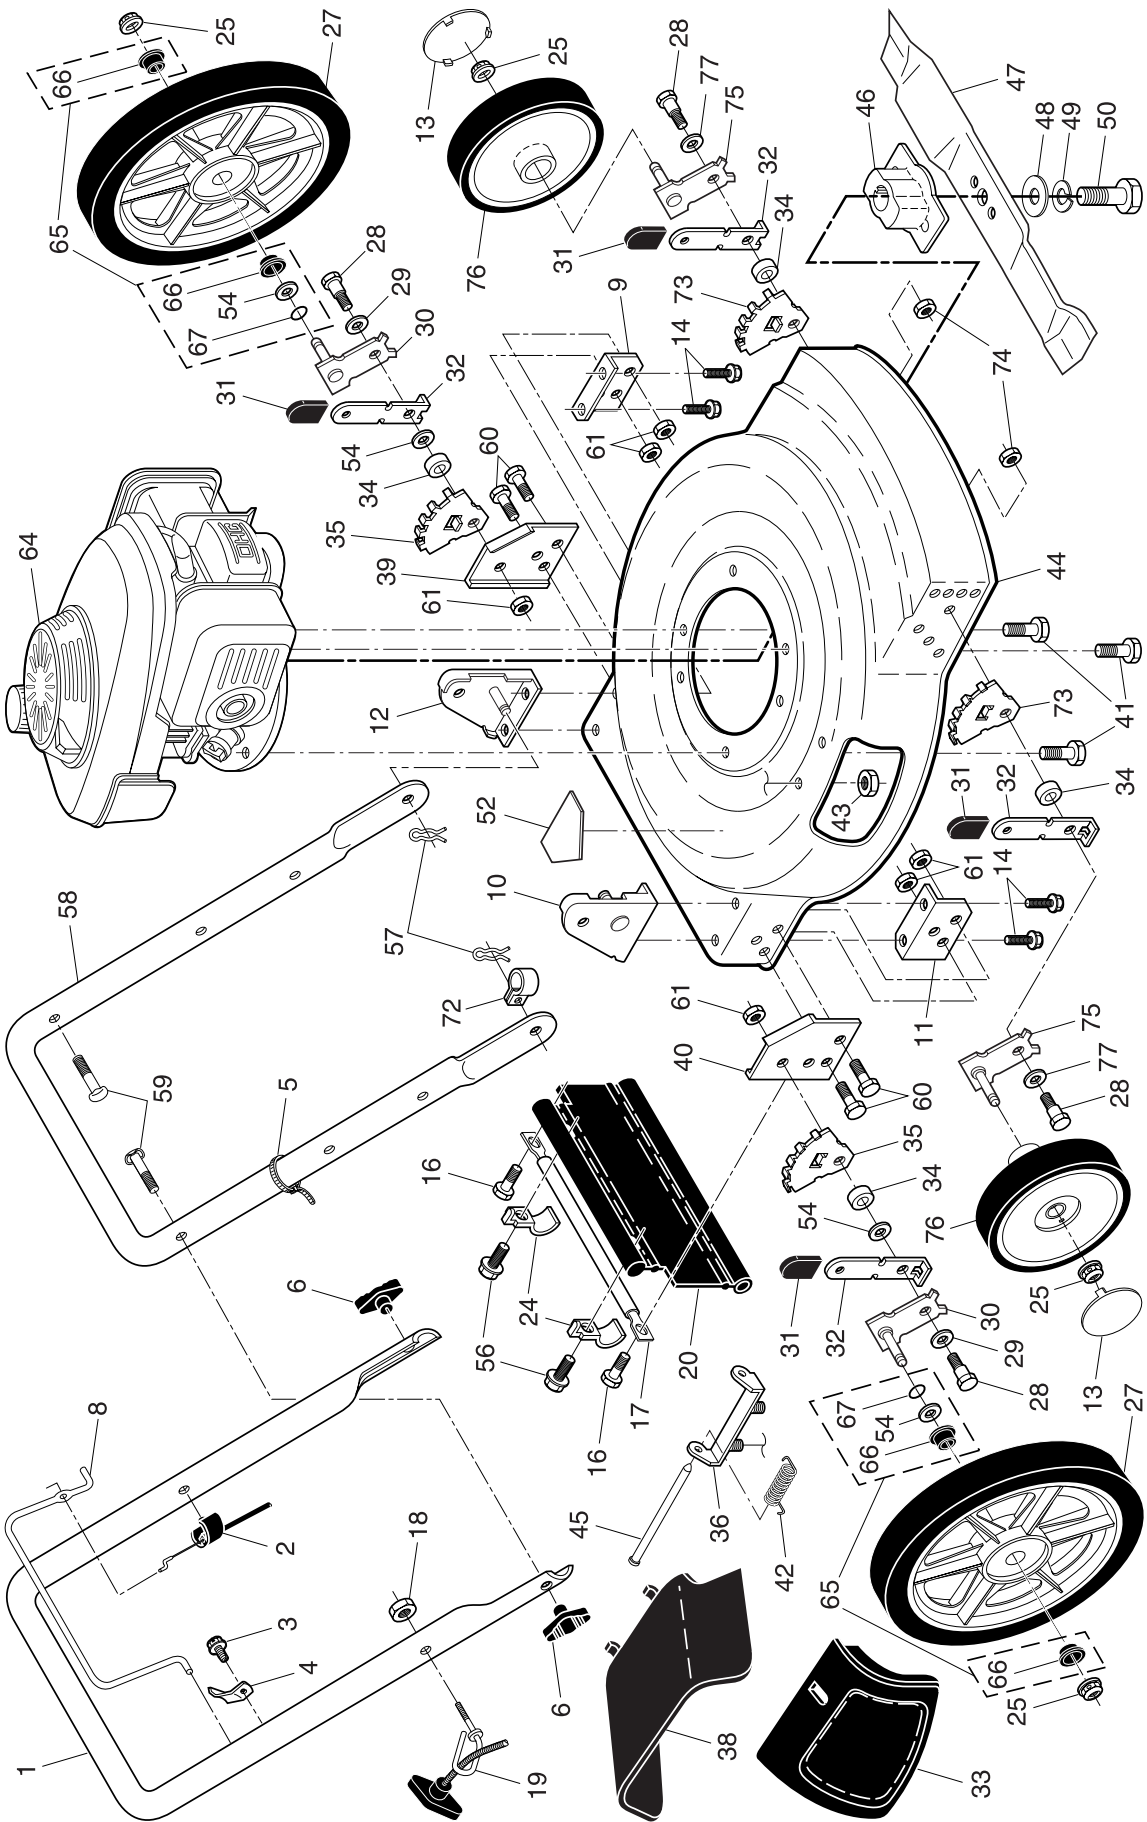

ROTARY LAWN MOWER -- MODEL NUMBER PR55N22SH (MFG. ID. NO. 96112000600)

ROTARY LAWN MOWER - - MODEL NUMBER PR55N22SH (MFG. ID. NO. 96112000600)

KEY NO.	PART NO.	DESCRIPTION	KEY NO.	PART NO.	DESCRIPTION
1	194180X479	Upper Handle	43	73800400	Nut, Hex 1/4-20
2	176556	Engine Zone Control Cable	44	190762	Kit, Mower Housing (Includes Key Number 52)
3	750634	Hex Washer Head Screw #10-24 x 1/2	45	147286	Hinge Rod
4	86899X004	Up-Stop Bracket	46	184590	Blade Adapter
5	66426	Wire Tie	47	192682	22" Blade
6	189713X428	Handle Knob	48	851074	Hardened Washer
8	194176X428	Control Bar	49	850263	Helical Lockwasher 3/8
9	153282X479	Support, Handle Bracket, LH	50	851084	Screw, Hex Head 3/8-24 x 1-3/8 Grade 8
10	170345X479	Handle Bracket, RH	52	107339X	Danger Decal
11	153350X479	Support, Handle Bracket, RH	54	88348	Washer, Flat 3/8
12	170346X479	Handle Bracket, LH	56	750097	Screw, Tapping #10-24 x 3/4
13	77400	Hubcap	57	51793	Hairpin Cotter
14	149741	Screw 5/16-18 x 3/4	58	151721X479	Lower Handle
16	54583	Screw	59	191574	Handle Bolt 5/16-18
17	165175X479	Rod, Support	60	74760612	Bolt 3/8-16 x 3/4
18	132004	Locknut, Hex 1/4-20	61	751592	Locknut 3/8-16
19	179585	Rope Guide	64	- - -	Engine, Honda, Model Number GCV160 (For engine service and replacement parts, call Honda at 1-800-426-7701)
20	189008	Rear Skirt	65	193498	Kit, Bushing, High Wheel
24	87584X004	Retaining Bracket, Rear Skirt	66	193028X428	Bushing, Nylon, Black
25	83923	Locknut 3/8-16	67	188152	O-Ring
27	195630	Wheel & Tire Assembly, Rear, 14 x 2	72	192770	Clip, Cable
28	142748	Shoulder Bolt	73	700325X007	Bracket, Wheel Adjusting, Front
29	61651	Washer, Spring	74	751592	Nut, Hex
30	180413X004	Axle Arm Assembly, Rear	75	145935X004	Axle Arm Assembly, Front
31	170143	Selector Knob	76	194855	Wheel & Tire Assembly, Front, 8 x 2
32	700331X004	Selector Spring	77	62335	Washer, Belleville 1/2
33	151889	Mulcher Door	- -	162300	Warning Decal (not shown)
34	146630	Spacer	- -	193732	Operator's Manual, English
35	700325X007	Bracket, Wheel Adjusting, Rear	- -	193734	Operator's Manual, French
36	154132	Bracket, Mulcher Door	- -	194583	Repair Parts Manual, English / French
38	176509	Discharge Deflector			
39	700168X479	Bracket, Support, LH			
40	700166X479	Bracket, Support, RH			
41	150406	Hex Head Thread Rolling Screw 3/8-16 x 1			
42	152124	Torsion Spring			

NOTE: All component dimensions given in U.S. inches.
1 inch = 25.4 mm

IMPORTANT: Use only Original Equipment Manufacturer (O.E.M.) replacement parts. Failure to do so could be hazardous, damage your lawn mower and void your warranty.