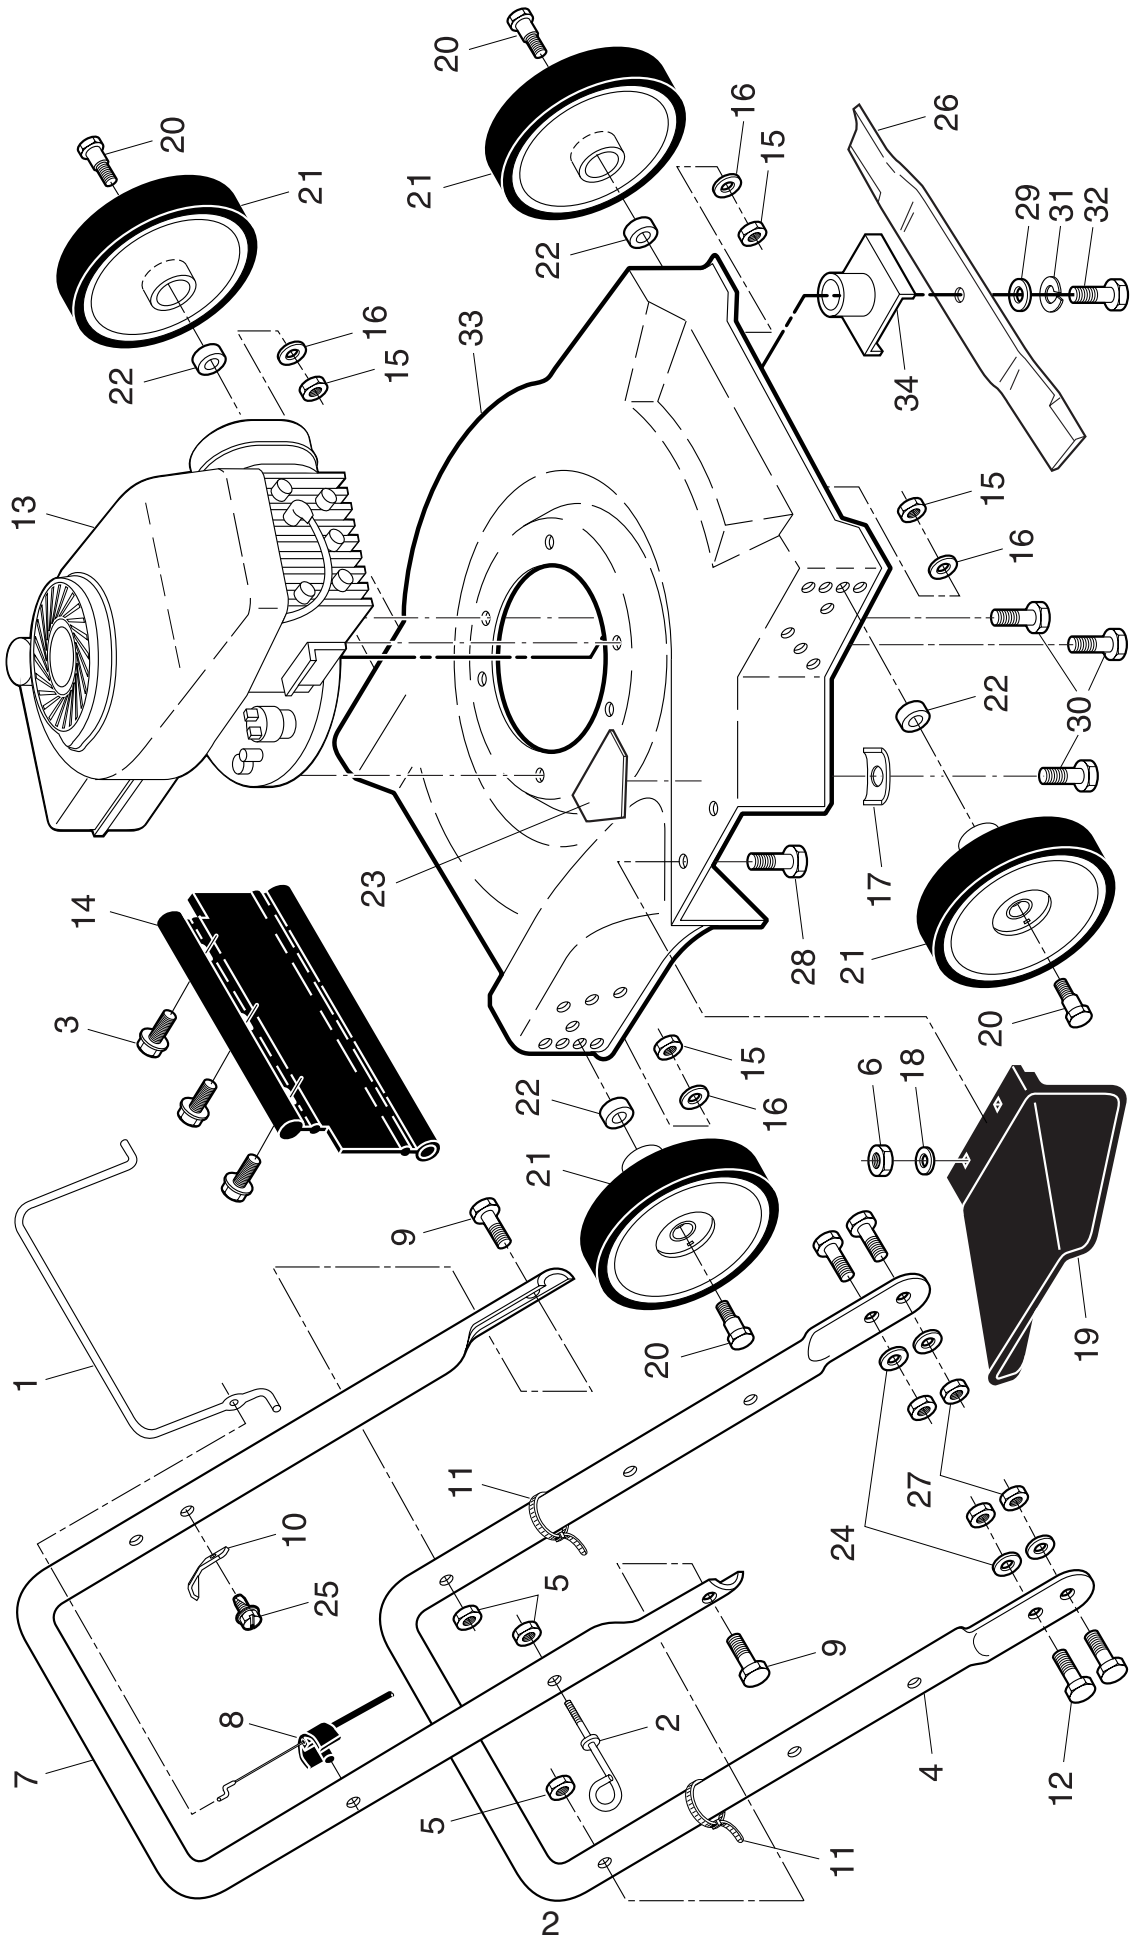

ROTARY LAWN MOWER -- MODEL NUMBER 96112000100

ROTARY LAWN MOWER - - MODEL NUMBER 96112000100

KEY NO.	PART NO.	DESCRIPTION	KEY NO.	PART NO.	DESCRIPTION
1	86902	Control Bar	22	136624	Spacer
2	179585	Rope Guide	23	141846	Danger Decal
3	189241	Hex Washer Head Self-Tapping Screw	24	55611	Washer, Flat 3/8
4	172146X479	Lower Handle	25	750634	Screw, Threaded, Rolled #10-24 x 1/2
5	132004	Nut, Hex 1/4-20	26	145106	Blade 20"
6	73800400	Locknut, Hex 1/4-20	27	132010	Locknut, Hex, Flanged 3/8-16
7	169711X479	Upper Handle	28	74760412	Bolt, Hex Head 1/4-20 x 3/4
8	158152	Cable, Engine Zone Control	29	851074	Washer, Hardened
9	74350424	Bolt, Hex Head 1/4-20 x 1-1/2	30	150406	Screw, Hex Head, Threaded, Rolled 3/8-16 x 1
10	850733X004	Up-Stop Bracket	31	850263	Helical Lock Washer
11	66426	Wire Tie	32	851084	Screw, Machine, Hex Head, Grade 8, 3/8-24 x 1-3/8
12	137009	Bolt, Hex Head 3/8-16 x 1	33	189625	Housing Assembly
13	- - -	Engine, Tecumseh, Model Number LV148EA (For engine service and replacement parts, call Tecumseh Products at 1-800-558-5402)	34	850977	Blade Adapter
14	189239	Rear Skirt	- -	161058	Decal, Warning (not shown)
15	751592	Locknut, Hex 5/8- 16	- -	193747	Operator's Manual, English
16	61537	Washer, Flat 25/64 x 1/4 x 29/32	- -	193750	Operator's Manual, Spanish
17	851201X004	Washer, Engine	- -	193793	Repair Parts Manual
18	53847	Washer, Flat 1/4	Available accessories not included with mower:		
19	752052	Discharge Guard	- -	GCK3200	Grass Catcher
20	67609	Bolt, Shoulder 3/8-16 x 2-1/2	NOTE: All component dimensions given in U.S. inches.		
21	800060	Wheel & Tire Assembly	1 inch = 25.4 mm		