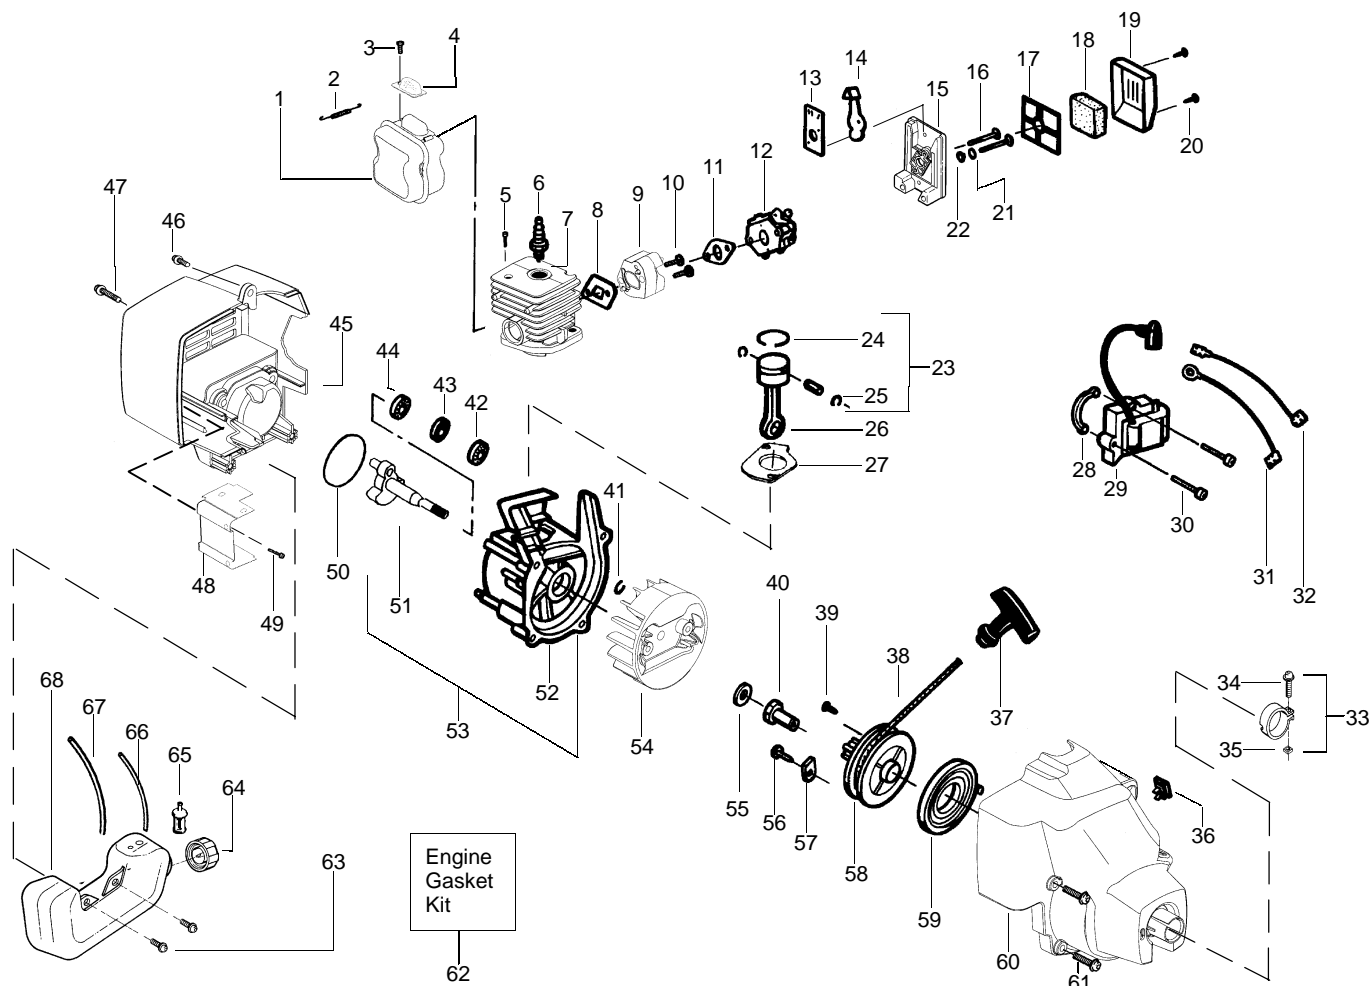

PARTS LIST NO. 530088903		WEED EATER® PARTS LIST	MODEL(s) Featherlite LE
DATE 09/10/02	Replaces 530088903 - 08/19/02		Note: Illustration may differ from actual model due to design changes

Ref.	Part No.	Description	Ref.	Part No.	Description	Ref.	Part No.	Description
1.	530071362	Kit - Muffler (incl. 2,3,4)	25.	530015162	Retainer-Piston Pin	49.	530015805	Screw
2.	530042088	Spring-Muffler	26.	530069945	Assy-Connecting Rod	50.	530071363	O-Ring-C'case/Shrd
3.	530015241	Screw-Screen	27.	530071363	Gasket-Cylinder	51.	530054753	Assy-Crankshaft
4.	530071361	Kit-Spark Arrestor	28.	530036145	Spacer-Module	52.	530012491	Assy-Crankcase (Incl. 42-44)
5.	530015953	Screw-Cylinder	29.	530055160	Ignition Module	53.	530071360	Assy-C'case & C'shaft (Incl. 41,51,52)
6.	952030249	Spark Plug (RCJ 6Y)	30.	530015954	Screw	54.	530069886	Assy-Flywheel
7.	530071359	Kit - Cylinder	31.	530014662	Assy-Ground Wire	55.	530015828	Washer-Flat
8.	530071363	Gasket-Cylind./Carb.	32.	530014663	Assy-Leadwire	56.	530015775	Screw
9.	530056403	Adapter-Carb.	33.	530056365	Assy-Nose Cone Clamp (Incls. 34&35)	57.	530027523	Retainer-Can
10.	530016014	Screw	34.	530016381	Screw-Nose Cone	58.	530069400	Kit-Starter Pulley (Incl. 39)
11.	530071363	Gasket-Carb.	35.	530016382	Kit-Nose Cone	59.	530042085	Spring-Starter
12.	530071628	Kit - Carburetor Ass'y (C1U-W10B)	36.	530071356	Kit-On/Off Switch	60.	530055333	Assy.-Fan Hsg
13.	530038747	Choke Plate Mounting	37.	530027569	Handle-Starter	61.	530015810	Screw
14.	530038686	Shutter-Choke	38.	530069232	Kit - Rope	62.	530071363	Kit-Engine Gasket (Incl. 8,11,27,50)
15.	530052431	Air Box	39.	530016080	Screw	63.	530016379	Retainer
16.	530016353	Screw	40.	530038604	Coupling-Drive	64.	530014347	Assy-Fuel Cap
17.	530036569	Plate - Filter Support	41.	530015941	Retain. Ring-C' shaft	65.	530095646	Assy-Fuel Pickup
18.	530036575	Foam-Air Filter	42.	530055728	Outer Bearing	66.	530069247	Kit-Fuel Line (Small)
19.	530054414	Cover-Air Filter	43.	530071615	Kit-C'case Seal	67.	530069216	Kit-Fuel Line (Large)
20.	530015892	Screw	44.	530032125	Inner Bearing	68.	530049379	Assy-Fuel Tank (incl. filter, lines & fuel cap)
21.	530015852	Spacer-Choke	45.	530055177	Shroud-Rear			
22.	530015254	Washer	46.	530015934	Screw			
23.	530071357	Kit - Piston (Incl. 24, 25 & Pin)	47.	530015810	Screw			
24.	530055120	Piston Ring	48.	530055351	Shield-Heat			