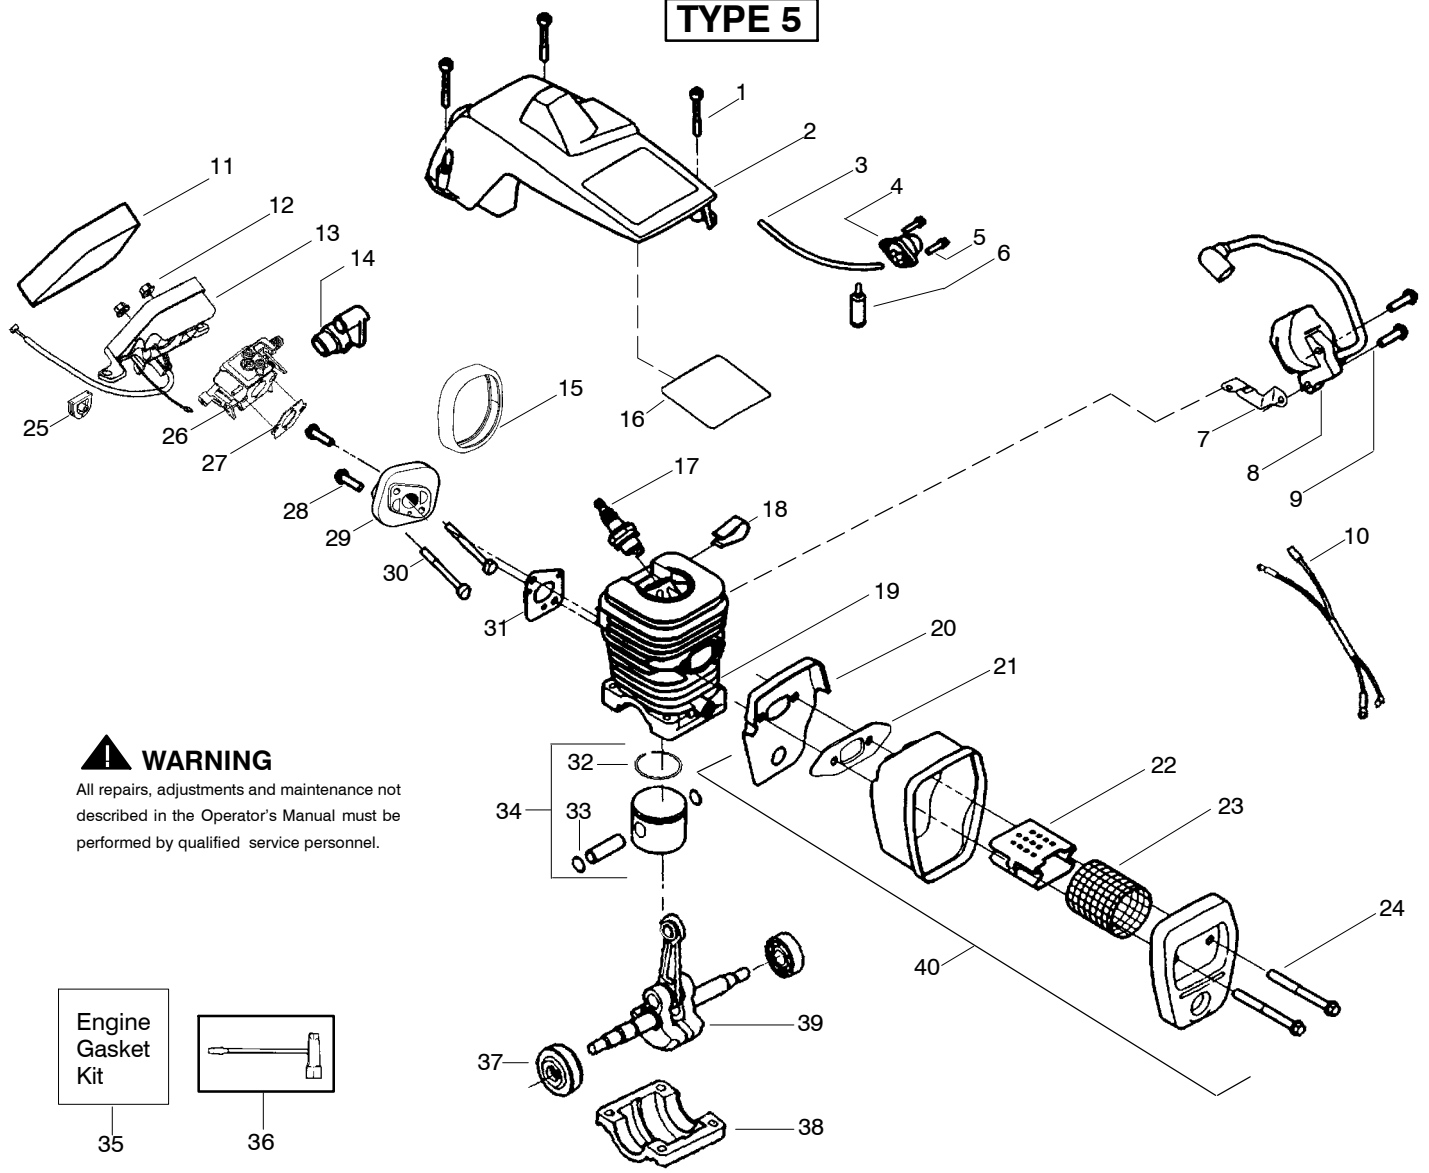

PARTS LIST NO. 530-088796		Poulan PRO PARTS LIST	CHAIN SAW MODEL(S) 220	
DATE 8/30/04	Replaces 530088796-3/12/04		NOTE: Illustration may differ from actual model due to design changes	PAGE NO. 6

TYPE 5

WARNING
All repairs, adjustments and maintenance not described in the Operator's Manual must be performed by qualified service personnel.