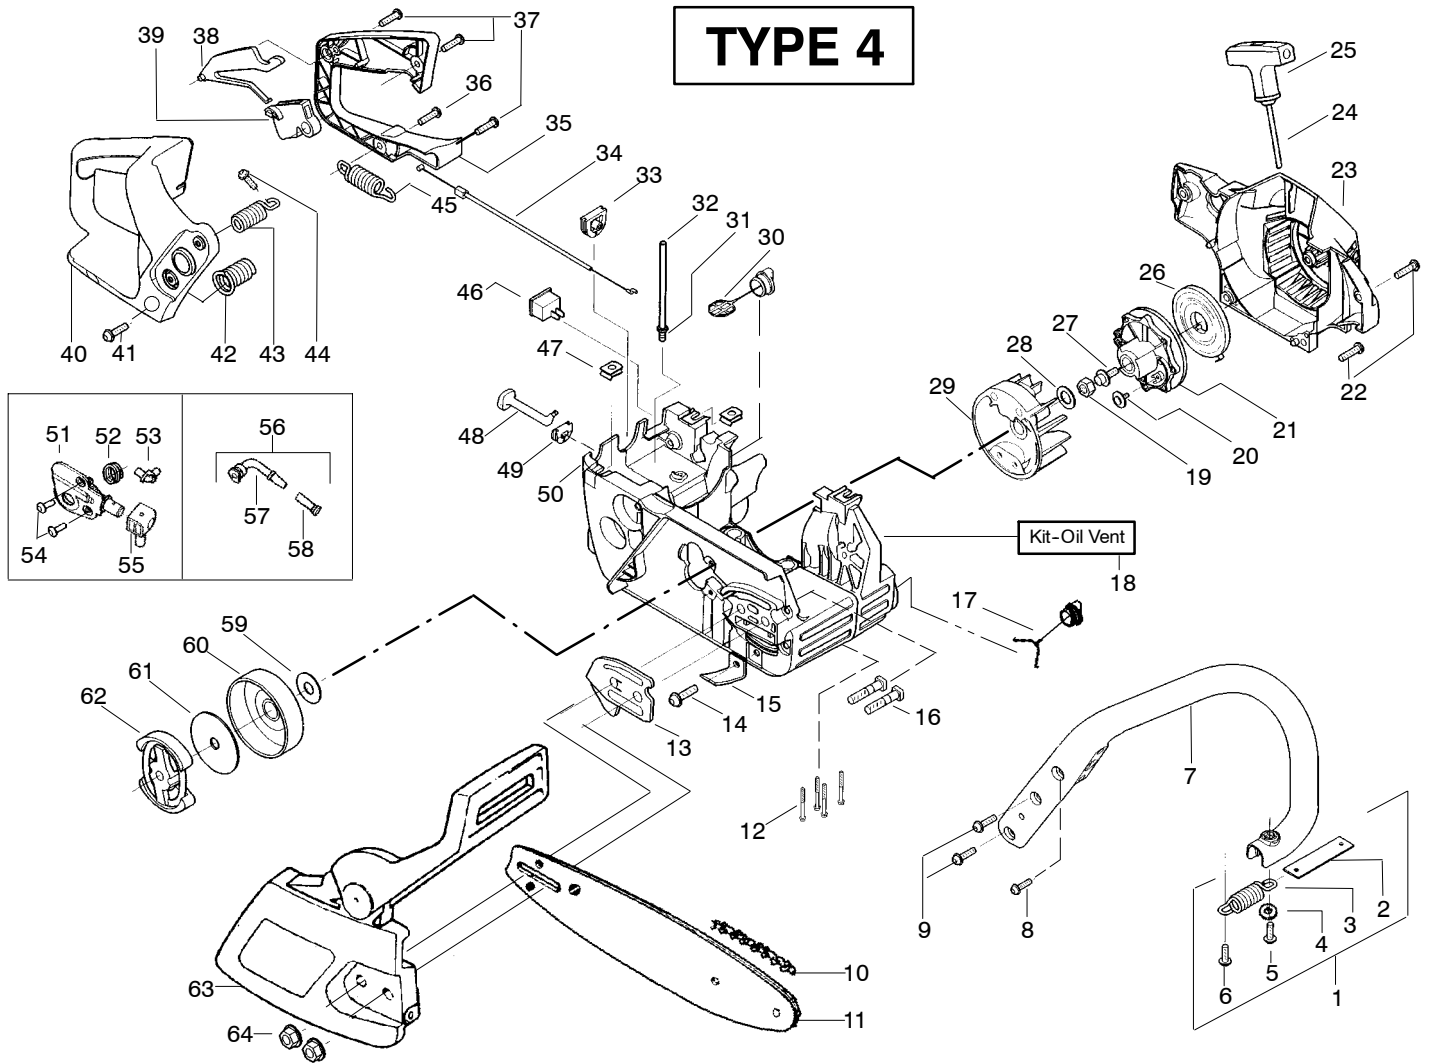

Poulan PRO PARTS LIST

PARTS LIST NO. 530-088796		CHAIN SAW MODEL(S) 220
DATE 8/30/04	Replaces 530088796-3/12/04	PAGE NO. 1
Note: Illustration may differ from actual model due to design changes		

WARNING
All repairs, adjustments and maintenance not described in the Operator's Manual must be performed by qualified service personnel.

✓ = NEW PART NUMBER FOR THIS IPL

★ = REFER TO THE SERVICE REFERENCE INDICATED FOR MORE INFORMATION. (LOCATED AT END OF IPL)

Poulan PRO PARTS LIST

PARTS LIST NO. 530-088796		CHAIN SAW MODEL(S) 220
DATE 8/30/04	Replaces 530088796-3/12/04	PAGE NO. 2
Note: Illustration may differ from actual model due to design changes		

✓ = NEW PART NUMBER FOR THIS IPL

★ = REFER TO THE SERVICE REFERENCE INDICATED FOR MORE INFORMATION. (LOCATED AT END OF IPL)

PARTS LIST NO. 530-088796		Poulan PRO PARTS LIST	CHAIN SAW MODEL(s) 220
DATE 8/30/04	Replaces 530088796-3/12/04		Note: Illustration may differ from actual model due to design changes