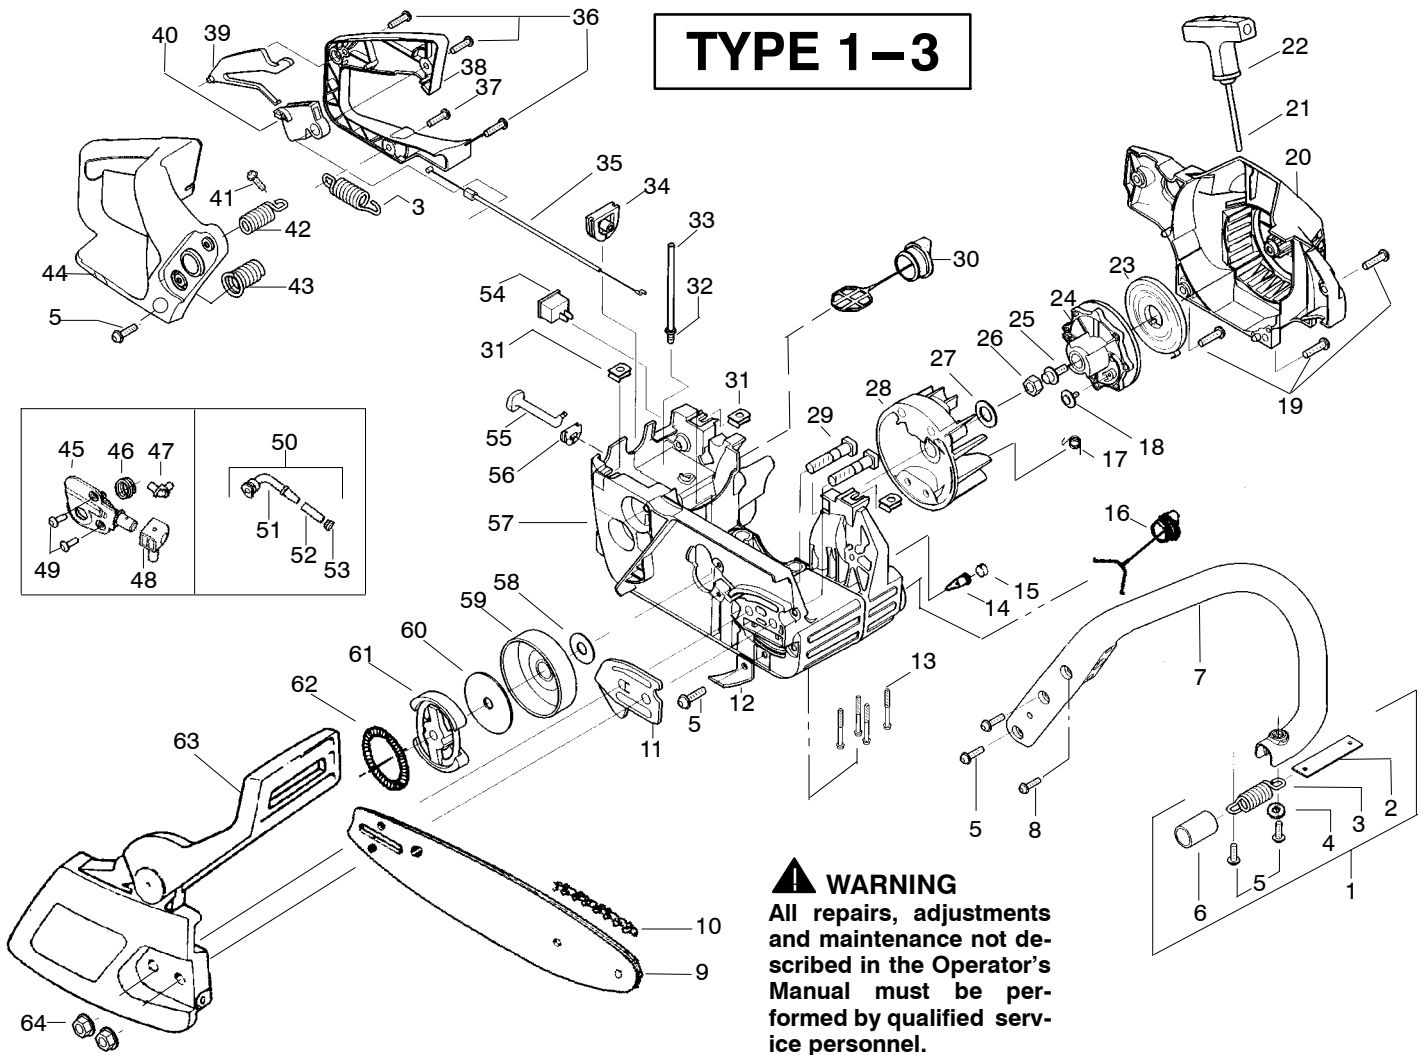

Poulan PRO PARTS LIST

PARTS LIST NO. 530-088796		CHAIN SAW MODEL(S) 220
DATE 8/30/04	Replaces 530088796-3/12/04	PAGE NO. 1
Note: Illustration may differ from actual model due to design changes		

WARNING
All repairs, adjustments and maintenance not described in the Operator's Manual must be performed by qualified service personnel.

✓ = NEW PART NUMBER FOR THIS IPL

★ = REFER TO THE SERVICE REFERENCE INDICATED FOR MORE INFORMATION. (LOCATED AT END OF IPL)

Poulan PRO PARTS LIST

PARTS LIST NO. 530-088796		CHAIN SAW MODEL(S) 220
DATE 8/30/04	Replaces 530088796-3/12/04	PAGE NO. 2
Note: Illustration may differ from actual model due to design changes		

✓ = NEW PART NUMBER FOR THIS IPL

★ = REFER TO THE SERVICE REFERENCE INDICATED FOR MORE INFORMATION. (LOCATED AT END OF IPL)

PARTS LIST NO. 530-088796		Poulan PRO PARTS LIST	CHAIN SAW MODEL(s) 220
DATE 8/30/04	Replaces 530088796-3/12/04		Note: Illustration may differ from actual model due to design changes