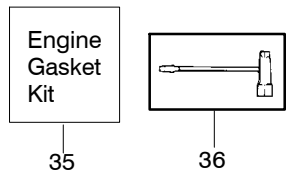

Ref.	Part No.	Description	Ref.	Part No.	Description	Ref.	Part No.	Description
1.	530016153	Screw	19.	530012552	Cylinder	34.	530069719	Kit-Piston (Incl. 32 & 33)
2.	530055638	Assy-Cylinder Shield (includes # 16)	20.	530049870	Backplate-Muffler	35.	530069608	Kit-Engine Gasket (Incl. 21, 27 & 31)
3.	530069247	Kit-Fuel Line (Small)	21.	530069608	Gasket-Muffler(kit)	36.	530031135	Scrunch
4.	530071835	Kit-Purge Bulb (incl. #5)	22.	530037813	Diffuser-Muffler	37.	530056363	Assy-Seal & Bearing
5.	530015780	Screw	23.	530036103	Screen-Spark	38.	530037935	Cap-Crankcase
6.	530095646	Assy-Fuel Pick-up	24.	530016132	Bolt-Muffler	39.	530047062	Assy-Crankshaft
7.	530047442	Strap-Ground	25.	530047631	Grommet-Throttle Cable	40.	530047207	Assy-Muffler (Incl. 20-24)
8.	530039198	Ignition Module	26.	---	Kit-Carburetor			Not Shown
9.	530015814	Screw		530071820	Zama (W-20)			
10.	530057475	Assy-Wire Harness		530071821	Walbro (WT-662)			
11.	530037793	Foam-Air Filter	27.	530069608	Gasket-Carb. (kit)			
12.	530016101	Nut	28.	530016386	Screw			
13.	530057702	Assy-Air Box	29.	530049700	Carb. Adapter			
14.	530035526	Grommet-Carb Adjust	30.	530016187	Screw			
15.	530054144	Seal-Carb Adapter	31.	530069608	Gasket-Adaptor(kit)			
16.	530055698	Reflector-Heat	32.	530038729	Ring-Piston			
17.	952030150	Spark Plug (RCJ-7Y)	33.	530015697	Retainer-Piston Pin			
18.	530016136	Clip-High Tension Lead						
								Manuals
								Manual
								Decal-Warning
								Decal-Start-Inst.

✓ = NEW PART NUMBER FOR THIS IPL   ★ = REFER TO THE SERVICE REFERENCE INDICATED FOR MORE INFORMATION. (LOCATED AT END OF IPL)