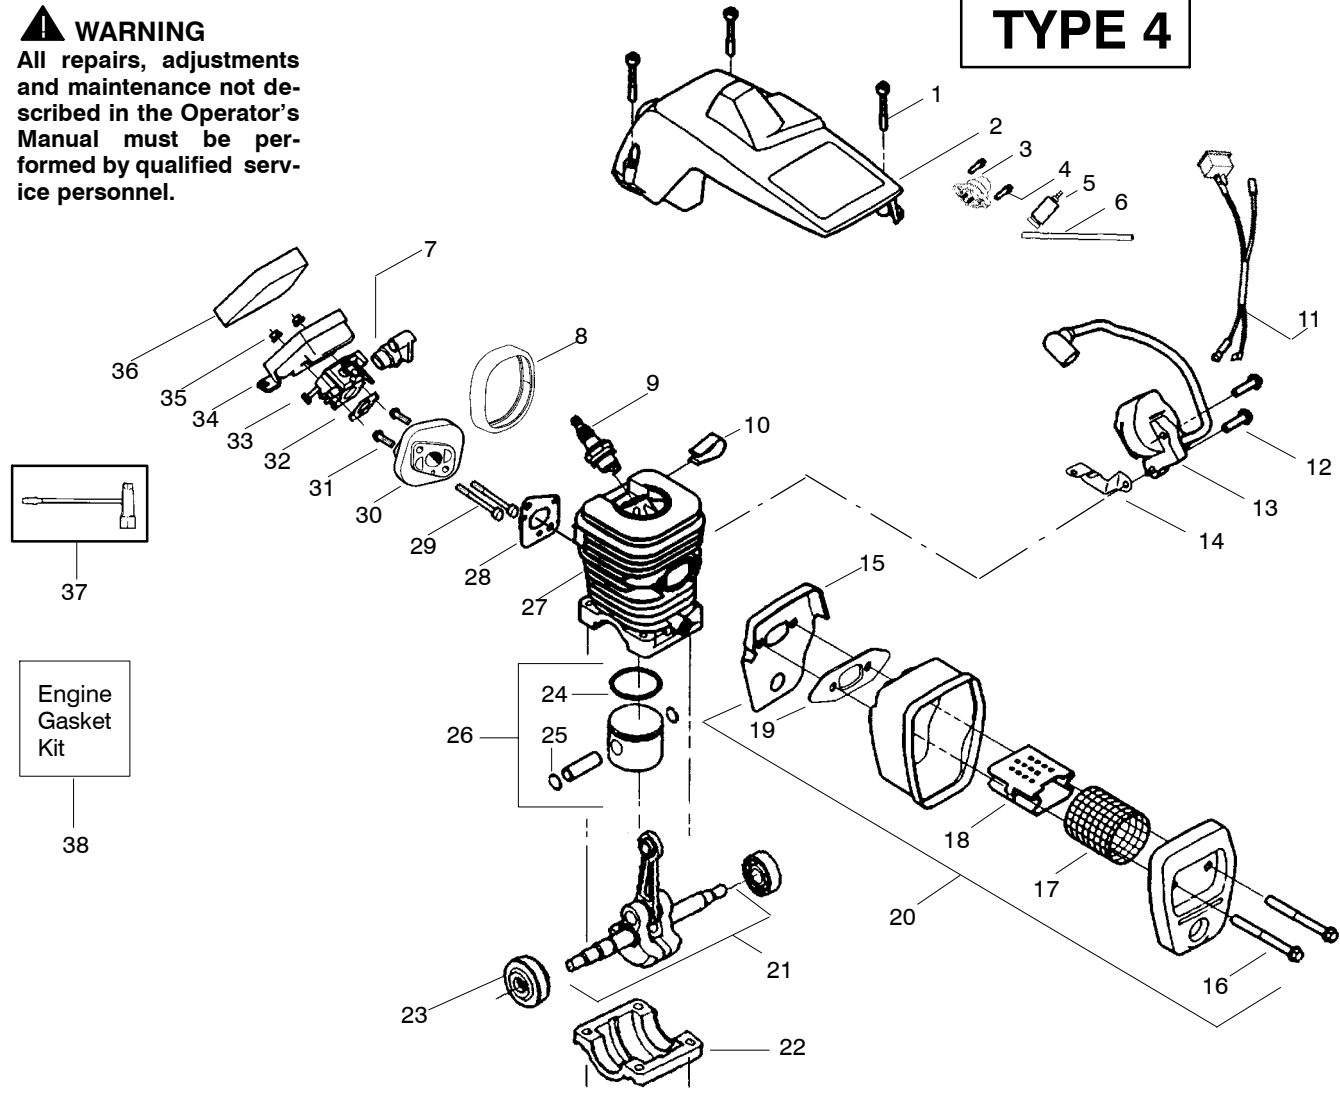

PARTS LIST NO. 530-088796		Poulan PRO PARTS LIST	CHAIN SAW MODEL(S) 220	
DATE 8/30/04	Replaces 530088796-3/12/04		Note: Illustration may differ from actual model due to design changes	PAGE NO. 5

⚠ WARNING
All repairs, adjustments and maintenance not described in the Operator's Manual must be performed by qualified service personnel.

TYPE 4

Ref.	Part No.	Description	Ref.	Part No.	Description	Ref.	Part No.	Description
1.	530016153	Screw	16.	530016132	Screw	32.	530019239	Carb. Gasket
2.	530071310	Shield-Cylinder	17.	530036103	Screen-Spark	33.	530071621	Kit-Carburetor (WT-625)
3.	530047213	Assy-Air Purge	18.	530037813	Muffler Diffuser	34.	530047604	Housing-Air Filter
4.	530015780	Screw	19.	530019221	Muffler Gasket	35.	530016101	Nut
5.	530095646	Assy-Fuel Pick-up	20.	530047207	Muffler Ass'y. (Incl. 15-19)	36.	530037793	Air Filter - Foam
6.	530069247	Kit-Line Purge/Carb. (Small Dia)	21.	530047062	Assy-Crankshaft	37.	530031135	Scrench
7.	530035526	Grommet-Carb Adjust.	22.	530037935	Cap-Crankcase	38.	530069608	Kit-Engine Gasket (incl. 19,28,32)
8.	530054144	Seal-Carb Adapter	23.	530056363	Assy-Seal & Bearing			Not Shown
9.	952030150	Spark Plug (RCJ-7Y)	24.	530038729	Ring-Piston			
10.	530016136	Clip-High Tension Lead	25.	530015697	Retainer - Piston Pin			
11.	530049117	Assy-Wire Harness (includes switch)	26.	530069719	Kit-Piston - (incl. 24,25)			
12.	530015814	Screw	27.	530012552	Cylinder			
13.	530039198	Module-Ignition	28.	530019249	Gasket - Carb. Adapter			
14.	530047442	Strap-Ground	29.	530016187	Screw			
15.	530049870	Plate-Muffler Back	30.	530049700	Adapter-Carb.			
			31.	530016386	Screw			
							530163654	Operator Manual
							530057267	Instruction Decal

✓ = NEW PART NUMBER FOR THIS IPL

★ = REFER TO THE SERVICE REFERENCE INDICATED FOR MORE INFORMATION. (LOCATED AT END OF IPL)