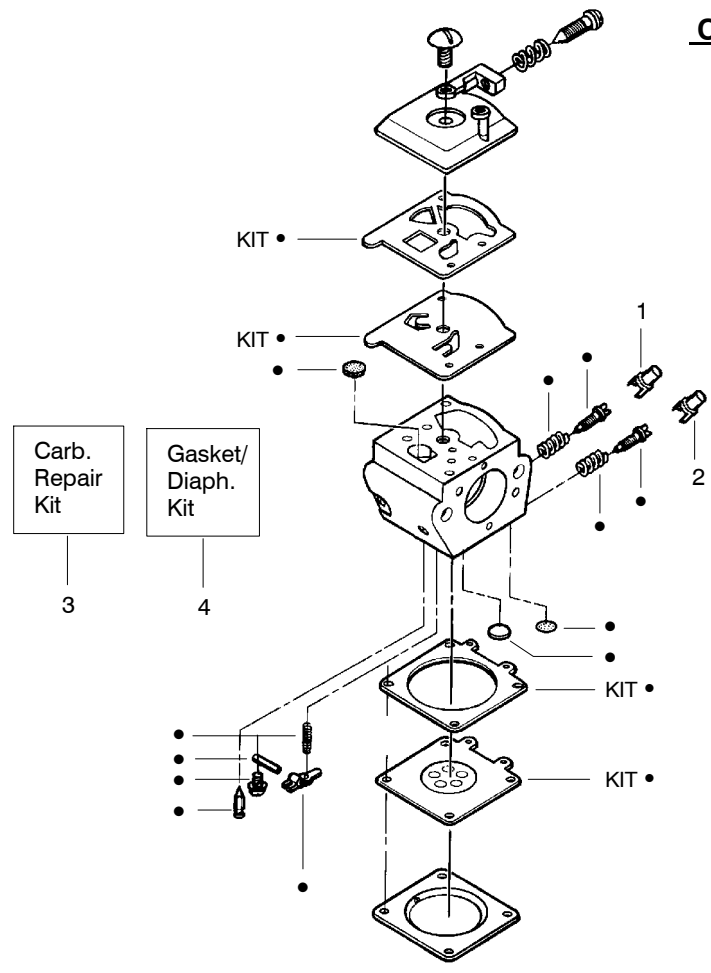

PARTS LIST NO. 530-088796		Poulan PRO PARTS LIST	CHAIN SAW MODEL(S) 220	
DATE 8/30/04	Replaces 530088796-3/12/04		Note: Illustration may differ from actual model due to design changes	PAGE NO. 7

Carburetor Assembly - #530069722-WT391

Ref.	Part No.	Description
1.	530038479	Limiter Cap - High (brown)
2.	530038478	Limiter Cap - Low (tan)
3.	530069826	Carburetor Repair Kit (● Indicates Contents)
4.	530069844	Gasket/Diaphragm Kit (KIT=Indicates Contents)

Kit - Carburetor Assembly No. 530071621 - WALBRO WT-625
Kit - Carburetor Assembly No. 530071820 - ZAMA W-20
Kit - Carburetor Assembly No. 530071821 - WALBRO WT-662

Note: No Repair kits are available for these carburetors.

***** **Service Reference** *****

Note: Your chain saw may have either a one or two piece seal. Please note the two piece seal is no longer available, and you will need to order the one piece seal as a replacement.

Two Piece Seal

One Piece Seal

If your saw has the one or two piece seal, order the **530054144** seal.