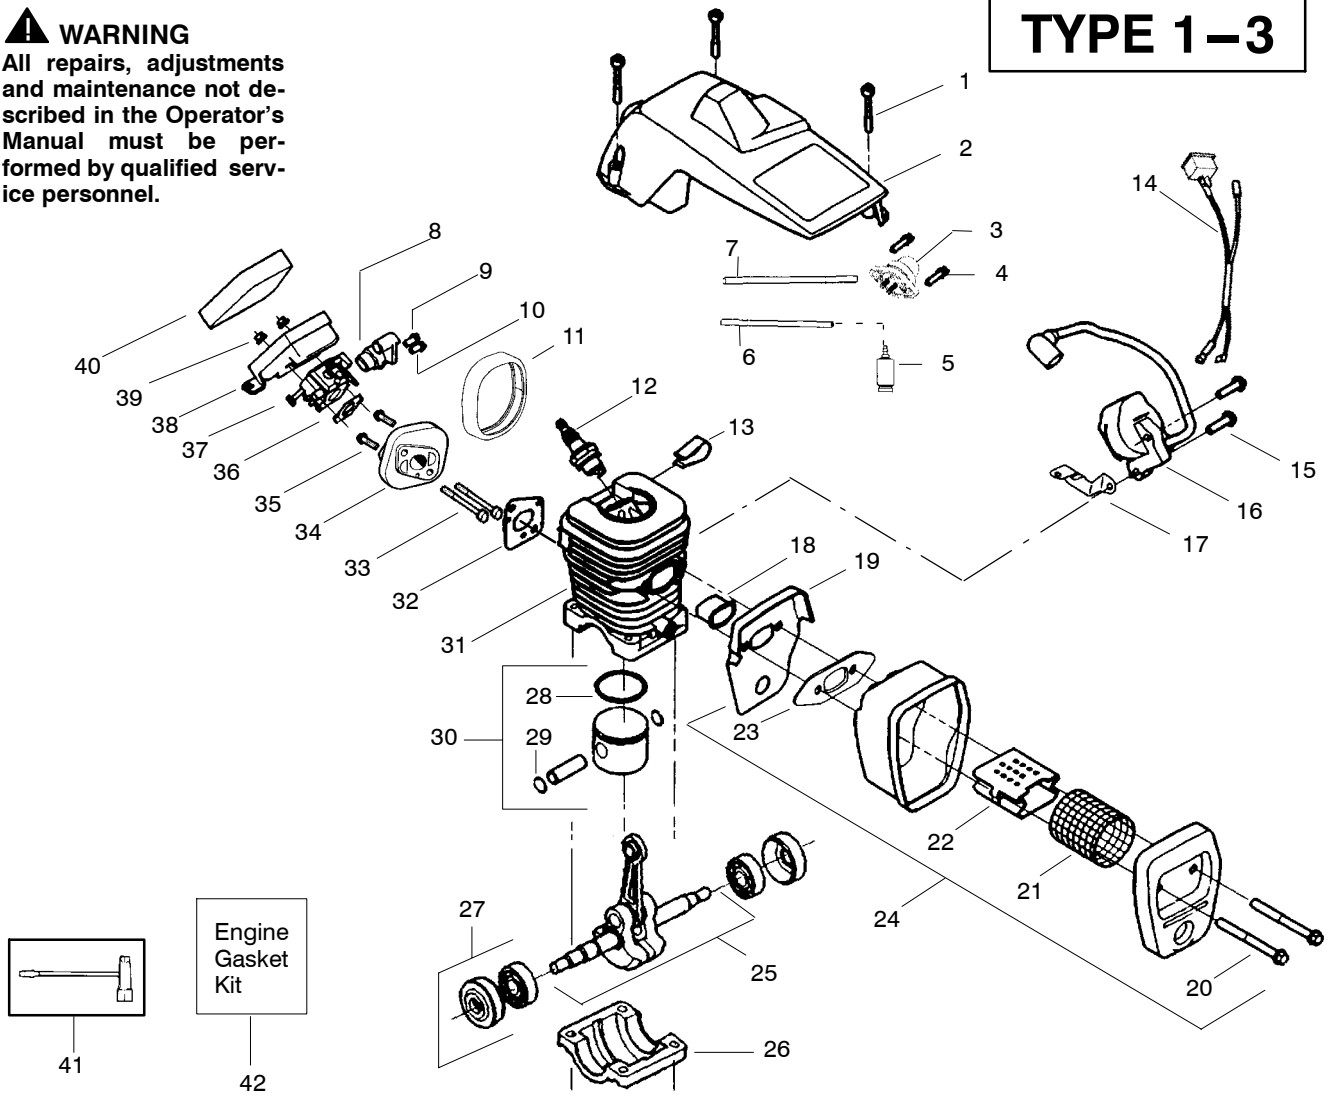

PARTS LIST NO. 530-088796		Poulan PRO PARTS LIST	CHAIN SAW MODEL(S) 220	
DATE 8/30/04	Replaces 530088796-3/12/04		NOTE: Illustration may differ from actual model due to design changes	PAGE NO. 4

⚠ WARNING
All repairs, adjustments and maintenance not described in the Operator's Manual must be performed by qualified service personnel.

TYPE 1-3

Ref.	Part No.	Description	Ref.	Part No.	Description	Ref.	Part No.	Description
1.	530016153	Screw	17.	530047442	Ground Strap	36.	530019239	Carb. Gasket
2.	530053183	Cylinder Shield	18.	530037652	Heat Insulator	37.	530069722	Carburetor Kit (incl. 9 & 10)
3.	530047213	Air Purge Ass'y.	19.	530049870	Muffler Back Plate	38.	530047604	Air Filter Housing
4.	530015780	Screw	20.	530016132	Screw	39.	530016101	Nut - Carb. Screw
5.	530095646	Fuel Pick-up Ass'y.	21.	530036103	Spark Screen	40.	530037793	Air Filter - Foam
6.	530069247	Kit-Line Purge/Carb. (Small Dia)	22.	530037813	Muffler Diffuser	41.	530031135	Scrunch
7.	530069216	Kit-Line Purge/Tank (large line)	23.	530019221	Muffler Gasket	42.	530069608	Engine Gasket Kit (incl. 36,32,23)
8.	530049244	Grommet-Carb Adjust.	24.	530047207	Muffler Ass'y. (Incl. 19,20, 21,22,23)			
9.	530038479	Limiter Cap-High	25.	530047062	Crankshaft Assy.			
10.	530038478	Limiter Cap-Low	26.	530037935	Cap-Crankcase			
11.	*****	Seal-Carb Adapter	27.	530056363	Seal & Bearing Assy.	Not Shown		
12.	952030150	Spark Plug (RCJ-7Y)	28.	530038729	Piston Ring		530088313	Operator Manual
13.	530016136	Clip-High Tension Lead	29.	530015697	Retainer - Piston Pin		530038257	Instruction Decal
14.	530049117	Wire Harness Ass'y. (includes switch)	30.	530069719	Piston Kit - (incl. 28-29)			
15.	530015814	Screw	31.	530069720	Cylinder Kit			
16.	530039198	Ignition Module	32.	530019249	Gasket - Carb. Adapter			
			33.	530016187	Screw			
			34.	530069964	Carb. Adapter Kit (incl. 11,2,36,32)			
			35.	530016386	Screw			

⚡ = NEW PART NUMBER FOR THIS IPL   ★ = REFER TO THE SERVICE REFERENCE INDICATED FOR MORE INFORMATION. (LOCATED AT END OF IPL)