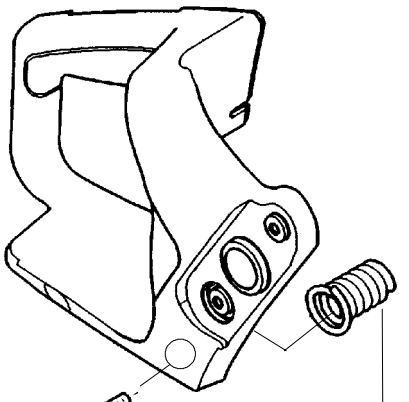

PARTS LIST NO. 530-088796		Poulan PRO PARTS LIST	CHAIN SAW MODEL(S) 220	
DATE 8/30/04	Replaces 530088796-3/12/04		Note: Illustration may differ from actual model due to design changes	PAGE NO. 8

***** **Service Reference** *****

Note: Due to product improvements, your unit may have been built with or without the spring and screw shown below. If your unit does not have this spring and screw, no action is required. If your unit does have the spring and screw, please order the part numbers listed below.

530015814
Screw

530053274
Assy-Isolator Spring

✓ = NEW PART NUMBER FOR THIS IPL

★ = REFER TO THE SERVICE REFERENCE INDICATED FOR MORE INFORMATION. (LOCATED AT END OF IPL)