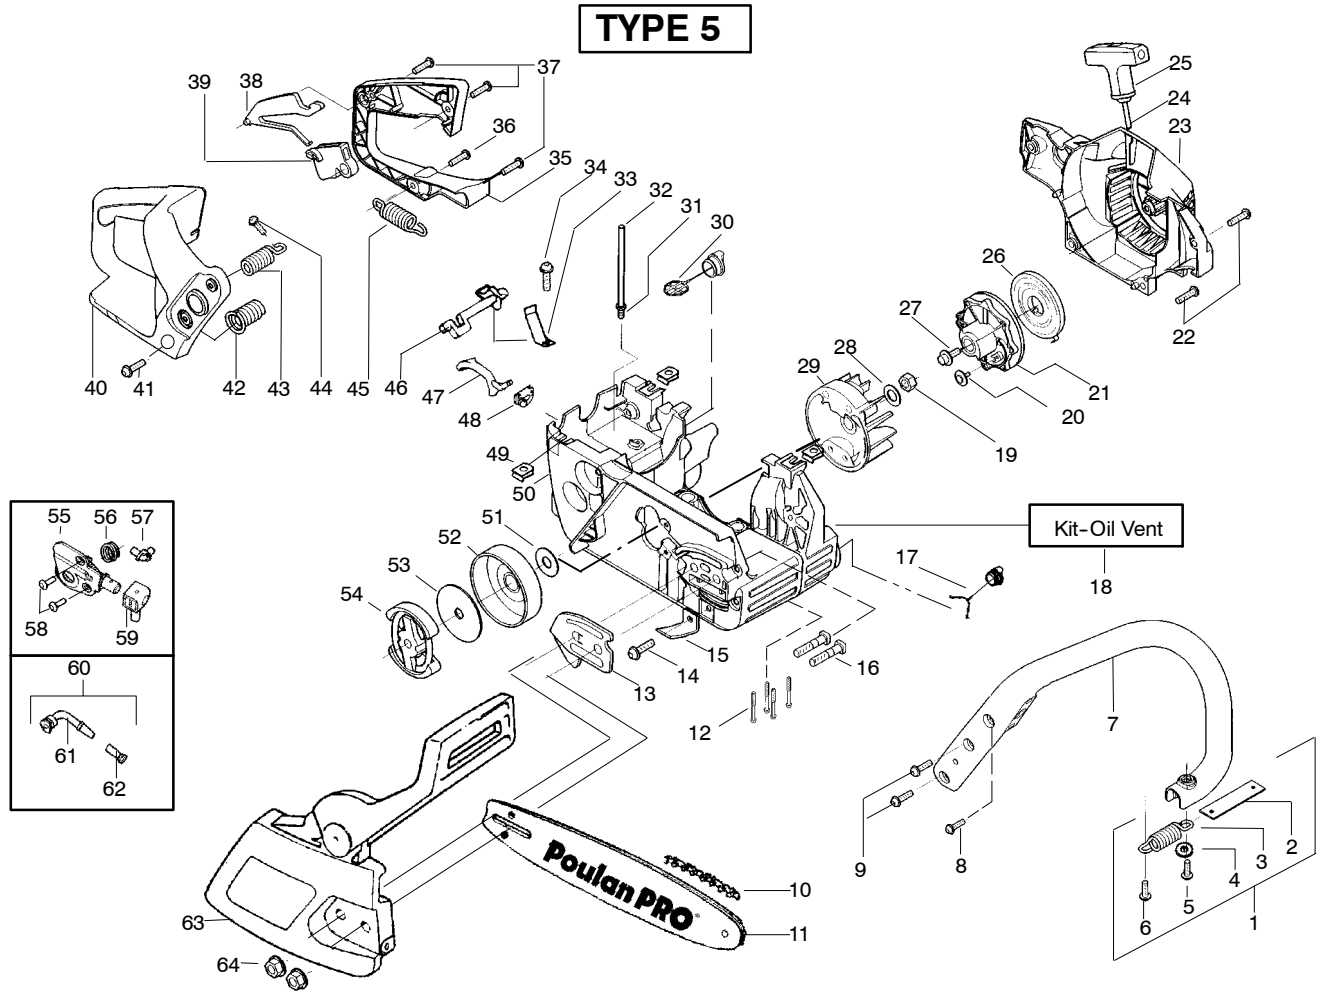

PARTS LIST NO. 530-088796		Poulan PRO PARTS LIST	CHAIN SAW MODEL(s) 220	
DATE 8/30/04	Replaces 530088796-3/12/04		Note: Illustration may differ from actual model due to design changes	PAGE NO. 3

TYPE 5

Ref.	Part No.	Description	Ref.	Part No.	Description	Ref.	Part No.	Description
1.	530047963	Assy.- Isolator	26.	530027531	Spring-Recoil	50.	530058733	Assy-Chassis (Incl. fuel lines and caps)
2.	530047608	Limiter Strap	27.	530015920	Screw	51.	530015907	Washer-Thrust
3.	530042082	Spring-Isolator	28.	530015127	Washer-Flywheel	52.	530047061	Assy.-Clutch Drum w/bearing
4.	530015158	Washer	29.	530039187	Assy-Flywheel	53.	530015611	Washer-Clutch
5.	530016018	Screw	30.	530047192	Assy-Fuel Cap	54.	530014949	Assy. Clutch
6.	530015843	Screw	31.	530023877	Fitting-fuel line	55.	530071259	Kit - Oil Pump (incl. 56,57,59)
7.	530047583	Front Handle	32.	530069216	Kit-Fuel line (large)	56.	530037820	Gear-Worm Spring
8.	530015940	Screw	33.	530016149	Spring-Switch	57.	530049477	Elbow-Oil Pickup
9.	530015814	Screw	34.	530015775	Screw	58.	530016064	Screw
10.	952051211	Chain - 16"	35.	530047581	Cover-Rear Handle	59.	530019206	Seal Block
11.	530044864	Bar - 16"	36.	530015886	Screw	60.	530047663	Assy-Oil Pick-up (Incl. 61,62)
12.	530016132	Screw	37.	530015906	Screw	61.	530038373	Pick-up Oiler
13.	530038238	Plate-Bar Mount.	38.	530036098	Throttle Lockout	62.	530056533	Filter-Oil
14.	530015814	Screw	39.	530036097	Trigger-Throttle	63.	530054999	Assy.-Chain Brake
15.	530029850	Chain Catcher	40.	530047582	Handle - Rear	64.	530015917	Nut-Bar Mounting
16.	530016133	Bolt-Bar	41.	★★★★★	Screw			
17.	530057236	Assy-Oil Cap	42.	★★★★★	Assy Isolator-lower			
18.	530071666	Kit-Oil Vent	43.	530071958-01	Kit-Isolator (Upper)			
19.	530016134	Nut-Flywheel	44.	530015875	Screw			
20.	530016080	Screw	45.	530059668	Spring-Isolator			
21.	530037817	Starter Pulley	46.	530057473	Lever-Switch			
22.	530015892	Screw	47.	530057474	Lever-Choke			
23.	530049335	Housing-Fan	48.	530049005	Grommet-Knob			
24.	530069232	Kit - Rope	49.	530015922	Nut-"U"-Type			
25.	530056402	Handle-Starter						

✓ = NEW PART NUMBER FOR THIS IPL

★ = REFER TO THE SERVICE REFERENCE INDICATED FOR MORE INFORMATION. (LOCATED AT END OF IPL)