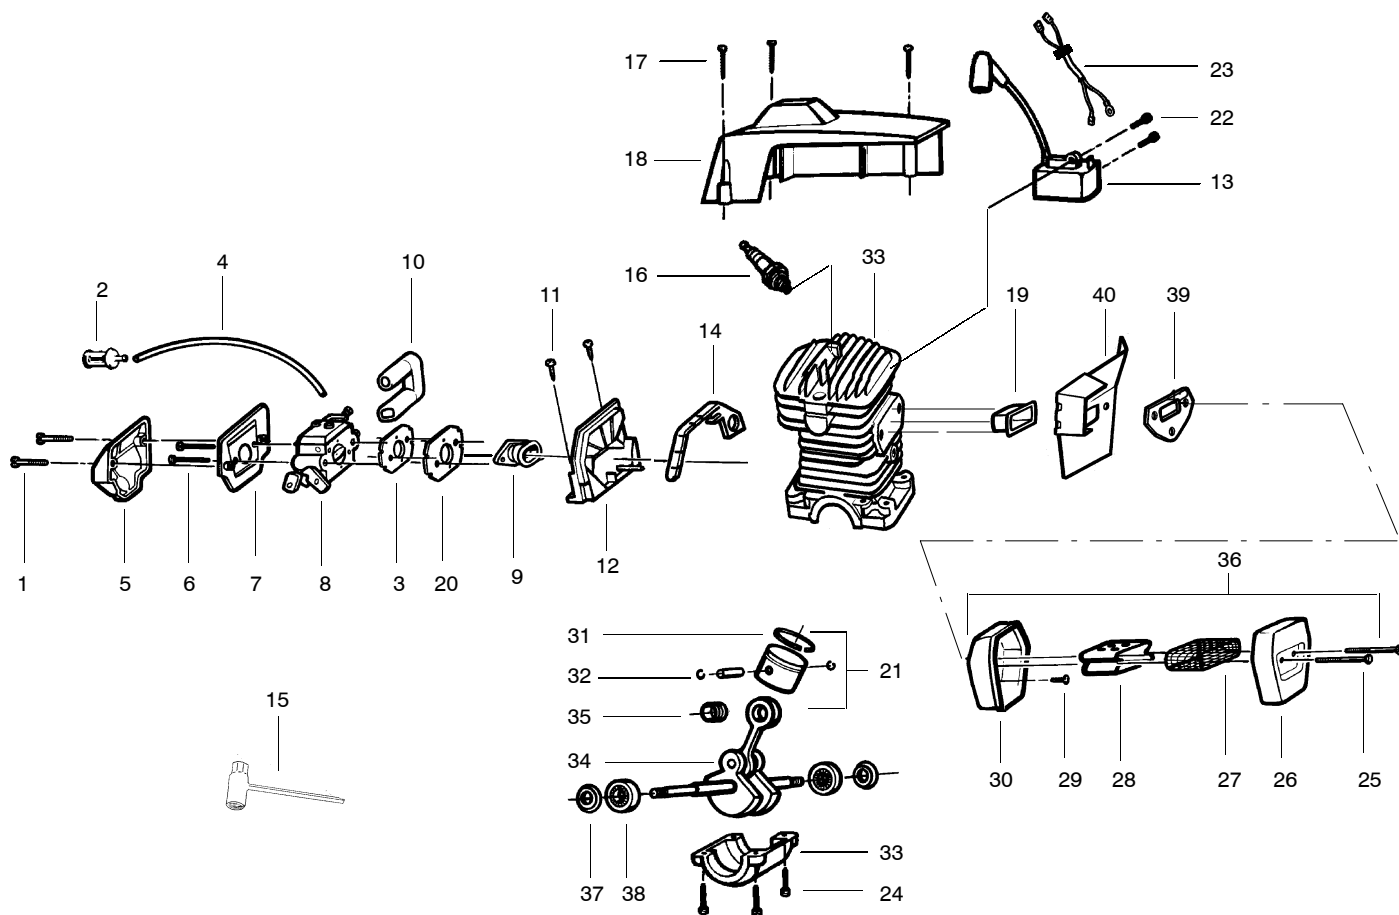

PARTS LIST NO. 530088792		POULAN PRO[®] PARTS LIST	Chain Saw Model(s): Poulan Pro 295
DATE 7/28/00	Replaces 530083829 - 1/8/97		Note: Illustration may differ from actual model due to design changes

Ref.	Part No.	Description	Ref.	Part No.	Description	Ref.	Part No.	Description
1.	530015899	Screw	21. ✓	530069548	Piston Kit (Incl. 31, 32 & 35)	40.	530047801	Muffer Plate
2. ✓	530047004	Fuel Pick-up Assy.	22.	530015895	Screw	Not Shown	530087823 530047839	Operator Manual Decal-Warning
3.	530019172	Carburetor Gasket	23.	530037467	Switch Wire Ass'y.			
4.	530069247	Kit - Line Carb / Purge	24.	530015897	Screw			
5.	530036141	Air Filter (Top)	25.	530016170	Muffer Bolt			
6.	530015970	Screw	26.	530037249	Muffer Cover			
7.	530037478	Air Filter (Bottom)	27.	530036103	Spark Screen			
8. ✓	★★★★★	Carburetor	28. ✓	530037813	Diffuser			
	530071345	WT-529	29.	530015902	Bolt			
	530069629	WT-285 , WT-289	30.	530037728	Muffer Body			
9.	530037668	Intake Boot	31. ✓	530037380	Piston Ring			
10. ✓	530037530	Carb. Grommet	32.	530015697	Piston Pin Retainer			
11. ✓	530015814	Screw	33. ✓	530014943	C'case&Cylinder Assy			
12. ✓	530053396	Carb. Adaptor	34.	530029794	C'shaft & Rod Ass'y.			
13.	530039143	Ignition Module	35.	530032117	Piston Pin Bearing			
14.	530019251	Super Clean Seal	36.	530069707	Muffer Kit (Incl. 25,26,28,30)			
15.	530031163	Bar Wrench	37.	530019170	C'shaft Seal			
16. ✓	952030150	Spark Plug (RCJ-7Y)	38. ✓	530016147	C'shaft Bearing			
17.	530016154	Screw	39.	530019205	Muffer Gasket			
18.	530069700	Cylinder Shield Kit						
19.	530037652	Heat Insulator						
20.	530037872	Carburetor Plate						