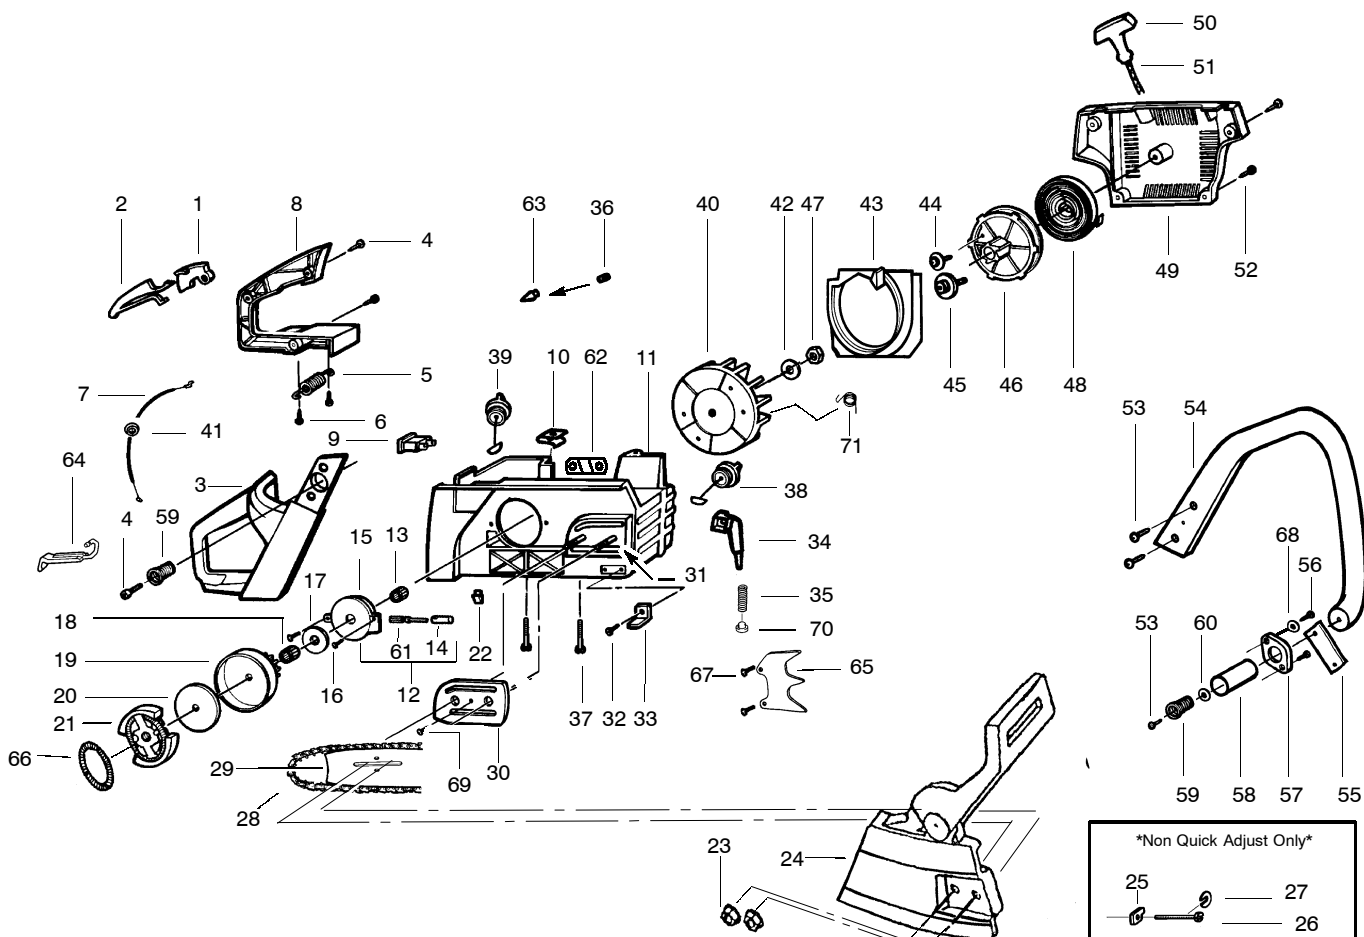

PARTS LIST NO. 530088792		POULAN PRO® PARTS LIST	Chain Saw Model(s): Poulan Pro 295	
DATE 7/28/00	Replaces 530083829 - 1/8/97		Note: Illustration may differ from actual model due to design changes	PAGE NO. 2

Ref.	Part No.	Description	Ref.	Part No.	Description	Ref.	Part No.	Description
1.	530036097	Throttle Trigger	28.	-	Chain	47. ✓	530016139	Nut
2.	530036098	Throttle Lockout		952051301	16" 66 / .325 - .050"	48.	530015891	Recoil Spring
3. ✓	530036130	Rear Pro Handle		952051313	18" 72 / .325 - .050"	49.	530047743	Fan Hsg. Ass'y. Kit (Incl. 43)
4.	530015937	Screw		952051310	20" 78 / .325 - .050"	50. ✓	530049797	Starter Handle
5.	530038986	Isolator Spring	29. ✓	★★★★★	Bar	51.	530069232	Rope Kit
6.	530015906	Screw		952044577	16" Standard	52.	530015892	Screw
7.	530038471	Throttle Cable		952044375	18" Standard	53.	530015984	Screw
8. ✓	530036491	Handle Cover		952044377	20" Standard	54.	530038327	Handle
9.	530069572	Ignition Switch Kit		952044815	20" Quick Adjust	55.	530036113	Front Strap
10.	530015922	Speed Nut	30. ✓	530047855	Bar Plate	56.	530015952	Plate Screw
11.	530037551	Chassis Ass'y.	31.	530015877	Bar Bolt	57.	530036101	Isolator Plate
12.	530014410	Oil Pump Ass'y. (Incl. 14, 15, & 61)	32.	530015937	Screw	58.	530036142	Spring Sleeve
13.	530029833	Oil Pump Worm	33.	530029850	Chain Catcher	59.	530038985	Isolator Spring
14.	530029834	Oil Pump Barrel	34.	530037057	Oil Pick-up	60. ✓	530015123	Washer
15.	530029835	Oil Pump Hsg.	35.	530037821	Oil Filter	61.	530029838	Plunger & Gear Ass'y.
16.	530015896	Screw	36.	530029868	Vent Plug	62.	530036043	Bar Stud Plate
17.	530015907	Thrust Washer	37.	530016037	Screw	63.	530026119	Check Valve
18.	530032119	Clutch Bearing	38.	530010846	Oil Cap Ass'y.	64. ✓	530053443	Choke Lever
19.	530069342	Clutch Drum	39.	530010845	Fuel Cap Ass'y.	65.	530014381	Spike Ass'y.
20.	530015611	Clutch Washer	40.	530039147	Flywheel Ass'y.	66. ✓	530094188	Clutch Spring
21.	530014949	Clutch Ass'y. (Incl. 66)	41.	530037464	Grommet-Final	67.	530015906	Screw
22.	530019174	Oil Seal	42.	530015127	Washer	68.	530015629	Washer
23.	530015917	Bar Mounting Nut	43.	530047667	Baffle Plate	69.	530015896	Screw
24. ✓	530054804	Chain Brake Ass'y	44.	530016080	Screw	70.	530030189	Plug-Oiler Filter
25.	530015826	Bar Adjusting Pin	45.	530015920	Screw	71. ✓	530023817	Starter Dog Spring
26.	530016110	Screw	46.	530069313	Starter Pulley Kit			
27.	530038593	E-Ring						

✓ = NEW PART NUMBER FOR THIS IPL   ★ = REFER TO THE SERVICE REFERENCE INDICATED FOR MORE INFORMATION. (LOCATED AT END OF IPL)
● = THESE PARTS ARE ILLUSTRATED FOR CLARITY. ORDER COMPLETE ASSEMBLY.