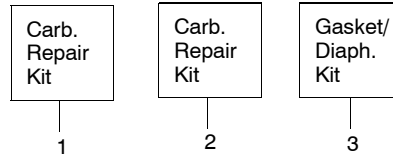

✓ = NEW PART NUMBER FOR THIS IPL   * = REFER TO THE SERVICE REFERENCE INDICATED FOR MORE INFORMATION. (LOCATED AT END OF IPL)
● = THESE PARTS ARE ILLUSTRATED FOR CLARITY. ORDER COMPLETE ASSEMBLY.