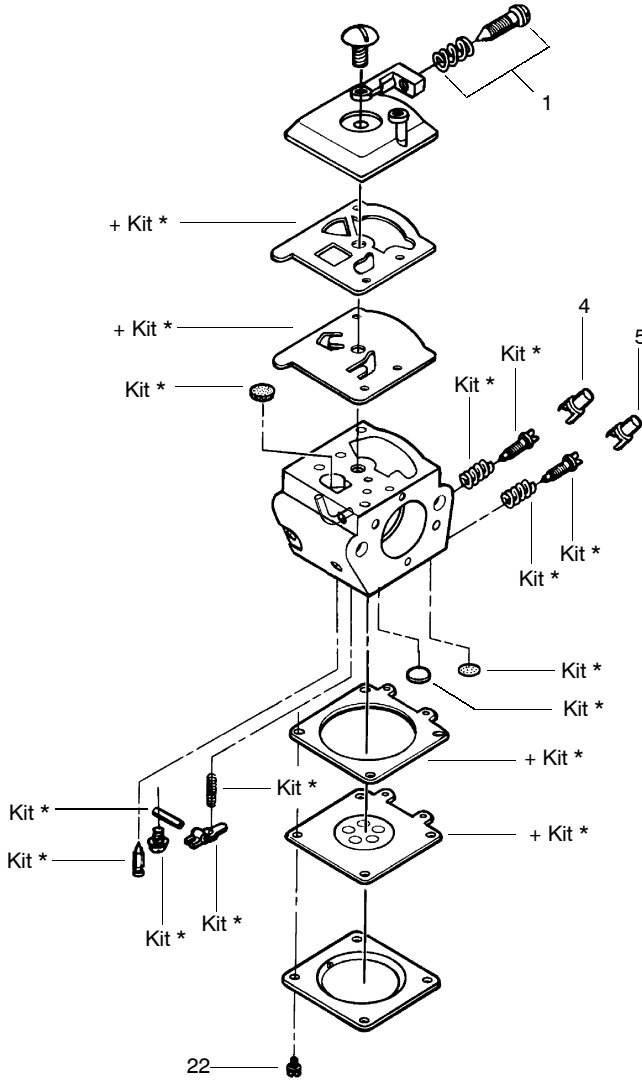

PARTS LIST NO. 530088792		POULAN PRO® PARTS LIST	Chain Saw Model(s): Poulan Pro 295	
DATE 7/28/00	Replaces 530083829 - 1/8/97		Note: Illustration may differ from actual model due to design changes	PAGE NO. 3

Carburetor Ass'y.
WT-529 #530071345 (w/ Limiter Caps)

Ref.	Part No.	Description
1. ✓	530069825	Carburetor Repair Kit (Kit = Contents) WT-529
2. ✓	530069826	Carburetor Repair Kit (* = Contents) WT-289 & WT-285
3. ✓	530069844	Gasket/Diaphragm Kit (+ = Contents) WT-289, WT-285, WT-529
4.	530038318	Limiter Cap - High
5.	530038317	Limiter Cap - Low