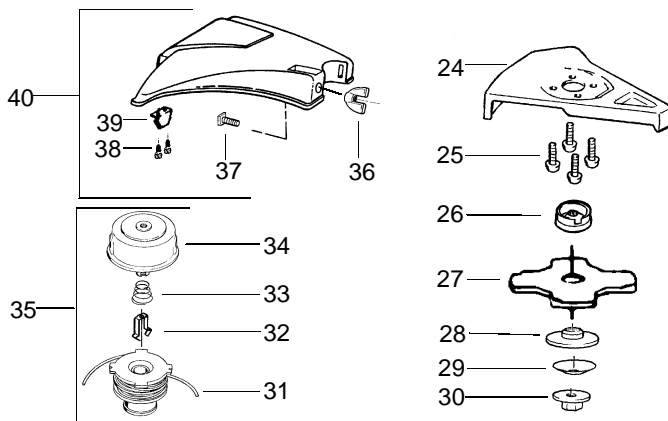

PARTS LIST NO. 530088771		WEED EATER® PARTS LIST	MODEL(s) BC2400
DATE 4/14/03	REPLACES 530087791-11/27/029		Note: Illustration may differ from actual model due to design changes

TYPE 1,2,3,4,5

▲ WARNING
All repairs, adjustments and maintenance not described in the Operator's Manual must be performed by qualified service personnel.

✓ = NEW PART NUMBER FOR THIS IPL

★ = REFER TO THE SERVICE REFERENCE INDICATED FOR MORE INFORMATION. (LOCATED AT END OF IPL)

PARTS LIST NO. 530088771		WEED EATER® PARTS LIST	MODEL(s) BC2400
DATE 4/14/03	REPLACES 530087791-1 1/27/029		Note: Illustration may differ from actual model due to design changes