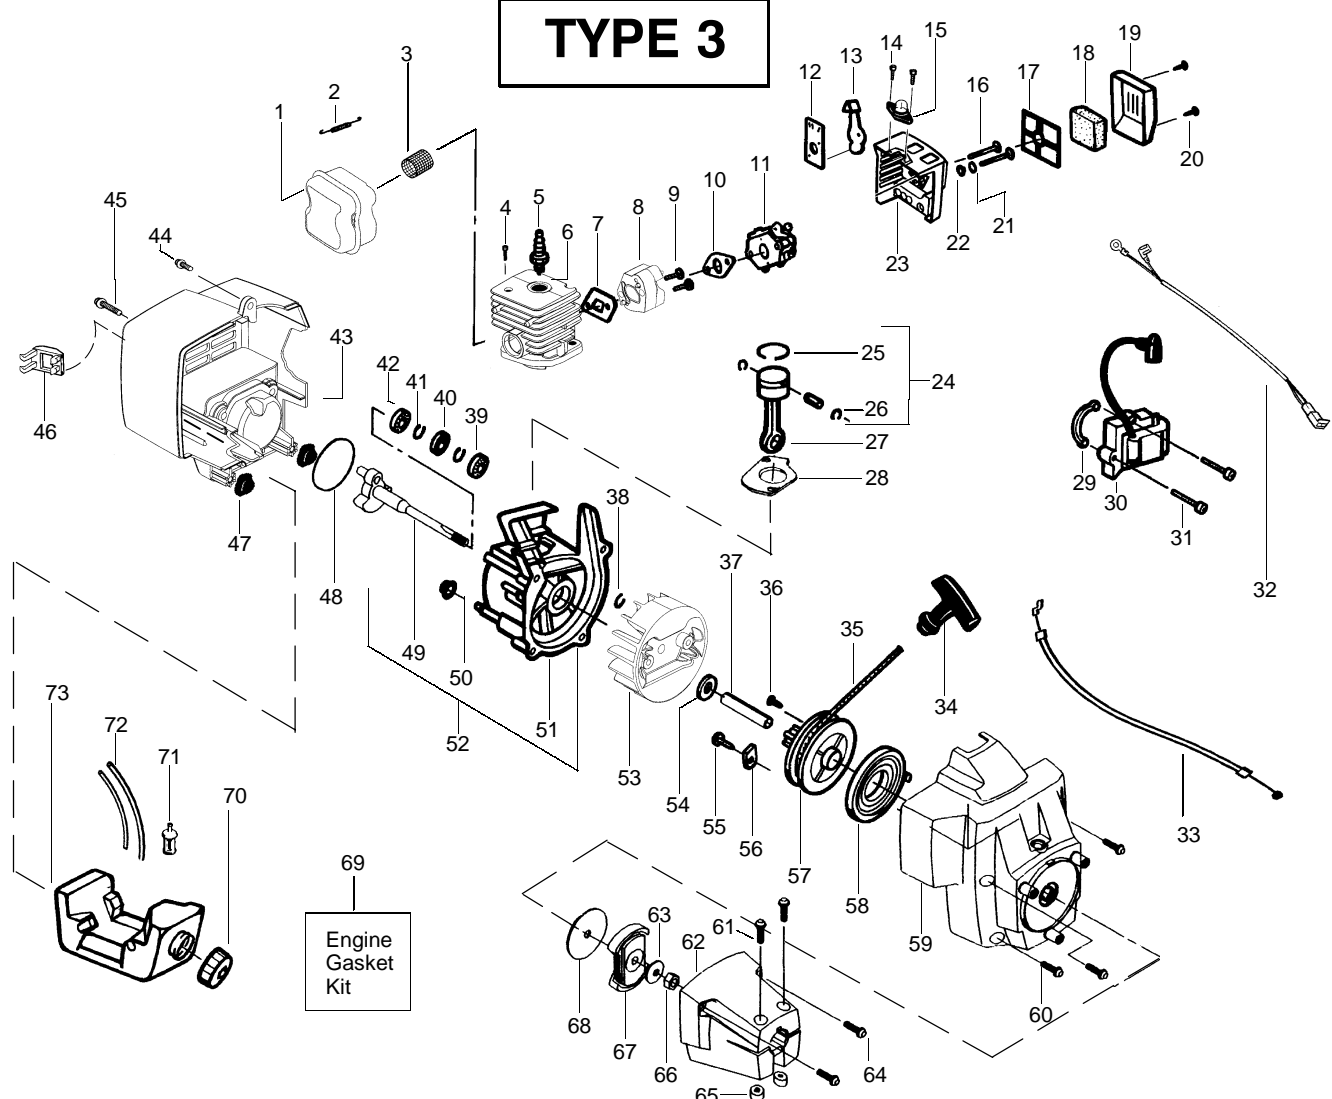

PARTS LIST NO. 530088771		WEED EATER® PARTS LIST	MODEL(s) BC2400	
DATE 4/14/03	REPLACES 530087791-1 1/27/029		Note: Illustration may differ from actual model due to design changes	PAGE NO. 4

TYPE 3

Ref.	Part No.	Description	Ref.	Part No.	Description	Ref.	Part No.	Description
1.	530071396	Kit - Muffler (incl. 2,3)	25.	530055120	Piston Ring	51.	530012462	Assy-Crankcase (Incl. 39-42)
2.	530042088	Spring-Muffler	26.	530015162	Retainer-Piston Pin	52.	530014906	Assy-C'case & C'shaft (Incl. 38,49,51)
3.	530071391	Kit-Spark Arrestor	27.	530069945	Kit-Connecting Rod Assy.	53.	530069886	Assy-Flywheel
4.	530015953	Screw-Cylinder	28.	530071363	Gasket-Cylinder(kit)	54.	530015149	Washer
5.	952030249	Spark Plug (RCJ 6Y)	29.	530036145	Spacer-Module	55.	530015775	Screw
6.	530071359	Kit - Cylinder	30.	530039163	Ignition Module	31.	530015954	Screw
7.	530071363	Gasket-Cyl./Carb.(kit)	32.	530047278	Assy-Switch Wire	33.	530056241	Assy-Throttle Cable
8.	530055535	Adapter-Carb.	33.	530047278	Assy-Switch Wire	34.	530027569	Handle-Starter
9.	530016014	Screw	34.	530027569	Handle-Starter	35.	530069232	Kit - Rope
10.	530071363	Gasket-Carb.(kit)	35.	530069232	Kit - Rope	36.	530016080	Screw
11.	530069998	Kit - Carb. WT-380 (Incl. Limiter Cap)	36.	530016080	Screw	37.	530037705	Spacer-Flywheel
12.	530037326	Choke Plate Mounting	37.	530037705	Spacer-Flywheel	38.	530015941	Retain. Ring-C'shaft
13.	530038102	Shutter-Choke	38.	530015941	Retain. Ring-C'shaft	39.	530032124	Outer Bearing
14.	530015780	Screw-Air Purge	39.	530032124	Outer Bearing	40.	530019179	C'case Seal
15.	530038874	Assy-Air Purge	40.	530019179	C'case Seal	41.	530015945	Retainer Ring-C'case
16.	530016353	Screw	41.	530015945	Retainer Ring-C'case	42.	530032125	Inner Bearing
17.	530037413	Plate - Filter Support	42.	530032125	Inner Bearing	43.	530049233	Shroud-Rear
18.	530037331	Foam-Air Filter	43.	530049233	Shroud-Rear	44.	530015934	Screw
19.	530037292	Cover-Air Box	44.	530015934	Screw	45.	530015810	Screw
20.	530015957	Screw	45.	530015810	Screw	46.	530054536	Guard-Muffler
21.	530015852	Spacer-Choke	46.	530054536	Guard-Muffler	47.	530036793	Isolator-Shroud
22.	530015254	Washer	47.	530036793	Isolator-Shroud	48.	530071363	O-Ring-C'case/Shrd(kit)
23.	530037969	Box-Air Filter	48.	530071363	O-Ring-C'case/Shrd(kit)	49.	530014864	Assy-Crankshaft
24.	530071357	Kit - Piston (Incl. 25, 26 & Pin)	49.	530014864	Assy-Crankshaft	50.	530036792	Isolator-Crankcase
			50.	530036792	Isolator-Crankcase	51.	530012462	Assy-Crankcase (Incl. 39-42)
						52.	530014906	Assy-C'case & C'shaft (Incl. 38,49,51)
						53.	530069886	Assy-Flywheel
						54.	530015149	Washer
						55.	530015775	Screw
						56.	530027523	Retainer
						57.	530069400	Kit-Starter Pull(incl 36)
						58.	530042085	Spring-Starter
						59.	530071392	Assy.-Fan Hsg
						60.	530015810	Screw
						61.	530015767	Screw
						62.	530014923	Assy-Clutch Hsg.
						63.	530015828	Washer-Flat
						64.	530015886	Screw
						65.	530015768	Nut
						66.	530626605	Nut-Clutch
						67.	530069491	Assy-Clutch
						68.	530015611	Washer-Clutch
						69.	530071363	Kit-Engine Gasket (Incl. 7,10,28,48)
						70.	530014347	Assy-Fuel Cap
						71.	530095646	Assy-Fuel Pickup
						72.	530069599	Kit-Fuel Line
						73.	530049299	Assy-Fuel Tank