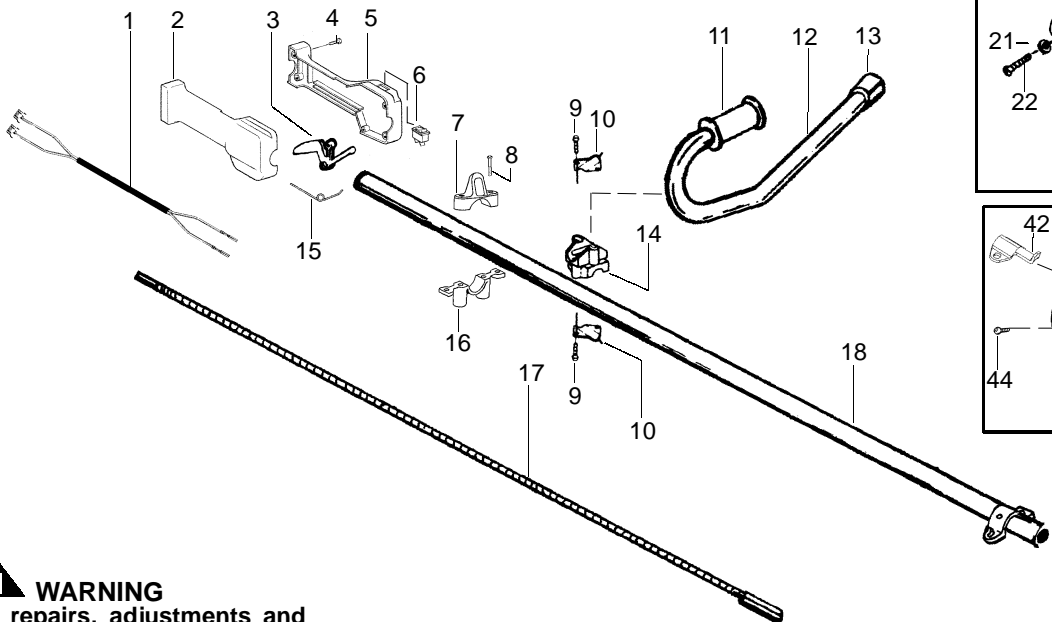

PARTS LIST NO. 530088771		WEED EATER® PARTS LIST	MODEL(s) BC2400
DATE 4/14/03	REPLACES 530087791-11/27/029		Note: Illustration may differ from actual model due to design changes

TYPE 1,2,3,4,5

▲ WARNING
All repairs, adjustments and maintenance not described in the Operator's Manual must be performed by qualified service personnel.

✓ = NEW PART NUMBER FOR THIS IPL

★ = REFER TO THE SERVICE REFERENCE INDICATED FOR MORE INFORMATION. (LOCATED AT END OF IPL)

PARTS LIST NO. 530088771		WEED EATER® PARTS LIST	MODEL(s) BC2400
DATE 4/14/03	REPLACES 530087791-1 1/27/029		Note: Illustration may differ from actual model due to design changes