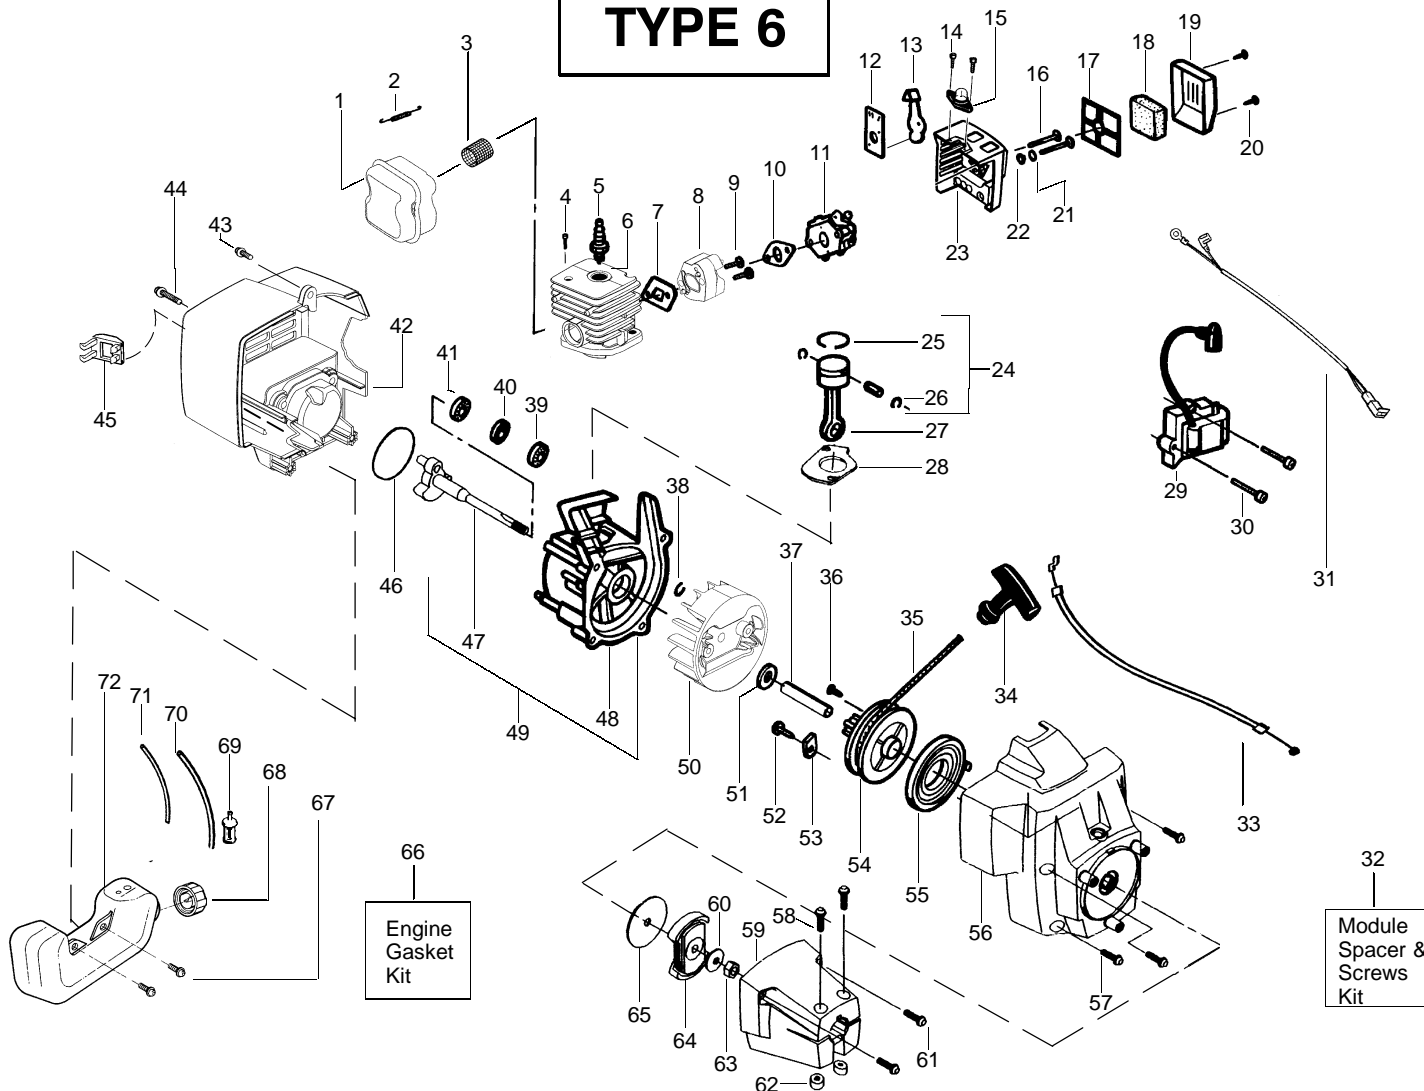

PARTS LIST NO. 530088771		WEED EATER® PARTS LIST	MODEL(s) BC2400	
DATE 4/14/03	REPLACES 530087791-1 1/27/029		Note: Illustration may differ from actual model due to design changes	PAGE NO. 7

TYPE 6

Ref.	Part No.	Description	Ref.	Part No.	Description	Ref.	Part No.	Description
1.	530071396	Kit - Muffler (incl. 2,3)	25.	530055120	Piston Ring	49.	530071625	Assy-C'case & C'shaft (Incl. 38,47,48)
2.	530042088	Spring-Muffler	26.	530015162	Retainer-Piston Pin	50.	530069886	Assy-Flywheel
3.	530071391	Kit-Spark Arrestor	27.	530069945	Kit-Connecting Rod Assy.	51.	530015149	Washer
4.	530015953	Screw-Cylinder	28.	530071363	Gasket-Cylinder(kit)	52.	530015775	Screw
5.	952030249	Spark Plug (RCJ 6Y)	29.	530039163	Ignition Module	53.	530027523	Retainer
6.	530071359	Kit - Cylinder	30.	530015954	Screw	54.	530069400	Kit-Starter Pull(incl 36)
7.	530071363	Gasket-Cyl./Carb.(kit)	31.	530047278	Assy-Switch Wire	55.	530042085	Spring-Starter
8.	530057635	Adapter-Carb.	32.	530071731	Kit-Module Spacer & Screws	56.	530071392	Assy.-Fan Hsg
9.	530016014	Screw	33.	530056241	Assy-Throttle Cable	57.	530015810	Screw
10.	530071363	Gasket-Carb.(kit)	34.	530027569	Handle-Starter	58.	530015767	Screw
11.	530071639	Kit-Carb. Assy. (WT-639)	35.	530069232	Kit - Rope	59.	530014923	Assy-Clutch Hsg.
12.	530037326	Choke Plate Mounting	36.	530016080	Screw	60.	530015828	Washer-Flat
13.	530038102	Shutter-Choke	37.	530037705	Spacer-Flywheel	61.	530015886	Screw
14.	530015780	Screw-Air Purge	38.	530015941	Retain. Ring-C'shaft	62.	530015768	Nut
15.	530038874	Assy-Air Purge	39.	530055728	Outer Bearing	63.	530626605	Nut-Clutch
16.	530016393	Screw	40.	530071615	Kit-C'case Seal	64.	530069491	Assy-Clutch
17.	530037413	Plate - Filter Support	41.	530032125	Inner Bearing	65.	530015611	Washer-Clutch
18.	530037331	Foam-Air Filter	42.	530056547	Shroud-Rear	66.	530071363	Kit-Engine Gasket (Incl. 7,10,28,46)
19.	530037292	Cover-Air Box	43.	530015934	Screw	67.	530016379	Retainer-Tank
20.	530016349	Screw	44.	530015810	Screw	68.	530014347	Assy-Fuel Cap
21.	530015852	Spacer-Choke	45.	530054536	Guard-Muffler	69.	530095646	Assy-Fuel Pickup
22.	530015254	Washer	46.	530071363	O-Ring-C'case/Shrd(kit)	70.	530069247	Kit-Fuel Line
23.	530037969	Box-Air Filter	47.	530052344	Assy-Crankshaft	71.	530069216	Kit-Fuel Line
24.	530071357	Kit - Piston (Incl. 25, 26 & Pin)	48.	530071627	Assy-Crankcase (Incl. 39-41)	72.	530057046	Assy-Fuel Tank

↖ = NEW PART NUMBER FOR THIS IPL   * = REFER TO THE SERVICE REFERENCE INDICATED FOR MORE INFORMATION. (LOCATED AT END OF IPL)