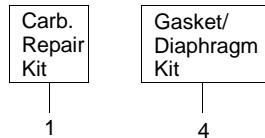

PARTS LIST NO. 530088771		WEED EATER® PARTS LIST	MODEL(s) BC2400	
DATE 4/14/03	REPLACES 530087791-1 1/27/029		Note: Illustration may differ from actual model due to design changes	PAGE NO. 8

Carburetor Assembly No. 530069998 (WT-380)

TYPE 1-6

Ref.	Part No.	Description
1.	530069829	Carburetor Repair Kit (KIT= Indicates Contents)
2.	530038318	Limiter Cap (High-Red)
3.	530038317	Limiter Cap (Low-Blue)
4.	530069844	Gasket/Diaphragm Kit (●=Indicates Contents)
5.	530035293	Needle Spring-Low Speed
6.	530035433	Needle-Low Speed
7.	530035295	Needle Spring-High Speed
8.	530035388	Needle-High Speed