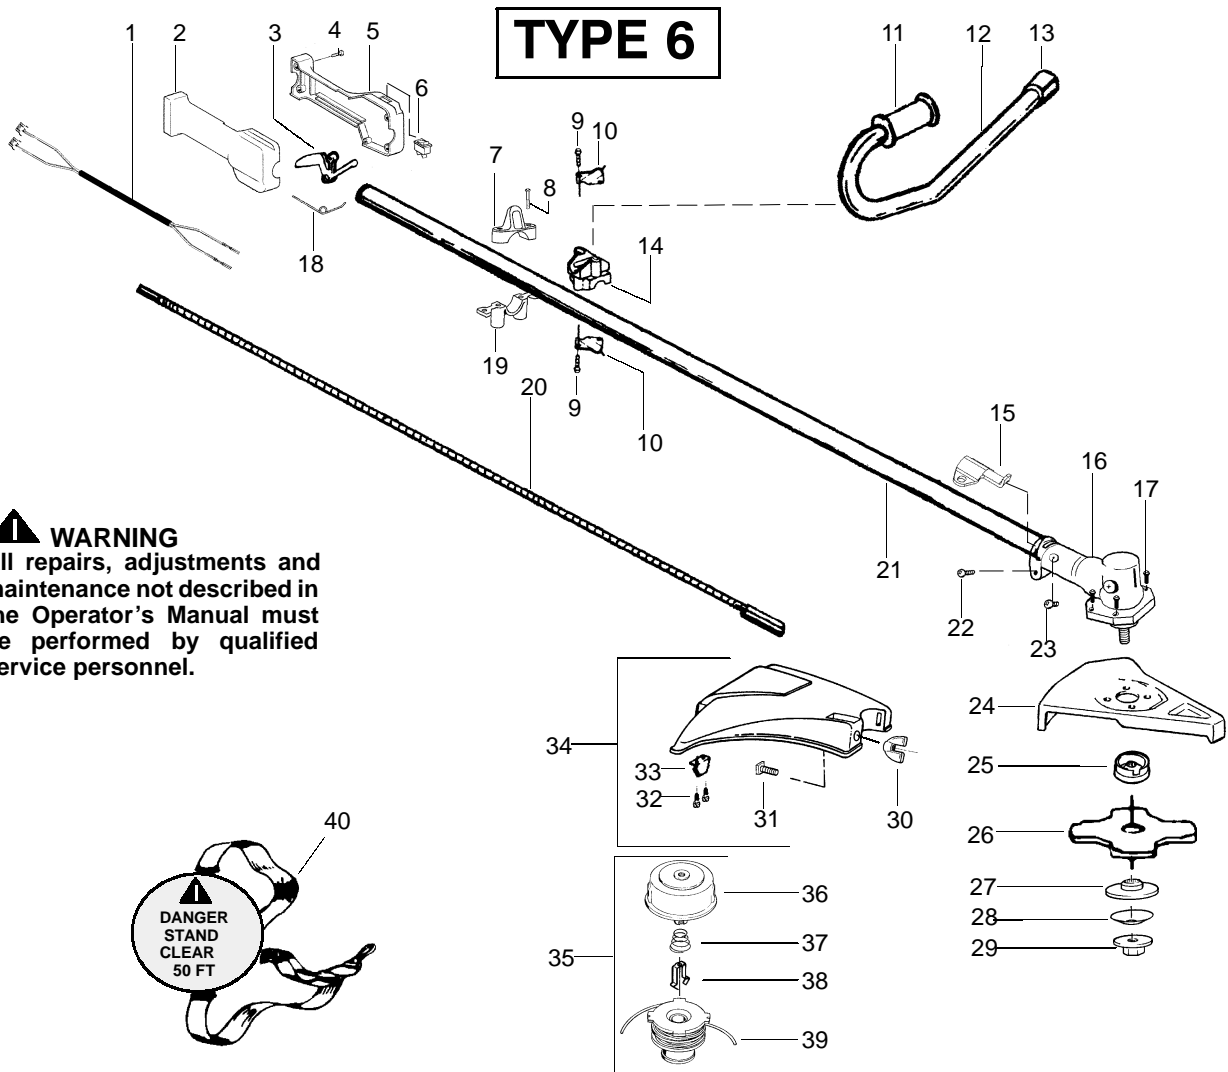

PARTS LIST NO. 530088771		WEED EATER® PARTS LIST	MODEL(s) BC2400
DATE 4/14/03	REPLACES 530087791-11/27/029		Note: Illustration may differ from actual model due to design changes

TYPE 1,2,3,4,5

▲ WARNING
All repairs, adjustments and maintenance not described in the Operator's Manual must be performed by qualified service personnel.

✓ = NEW PART NUMBER FOR THIS IPL

★ = REFER TO THE SERVICE REFERENCE INDICATED FOR MORE INFORMATION. (LOCATED AT END OF IPL)

PARTS LIST NO. 530088771		WEED EATER® PARTS LIST	MODEL(s) BC2400
DATE 4/14/03	REPLACES 530087791-1 1/27/029		Note: Illustration may differ from actual model due to design changes

↙ = NEW PART NUMBER FOR THIS IPL

★ = REFER TO THE SERVICE REFERENCE INDICATED FOR MORE INFORMATION. (LOCATED AT END OF IPL)

PARTS LIST NO. 530088771		WEED EATER® PARTS LIST	MODEL(s) BC2400
DATE 4/14/03	REPLACES 530087791-11/27/029		Note: Illustration may differ from actual model due to design changes