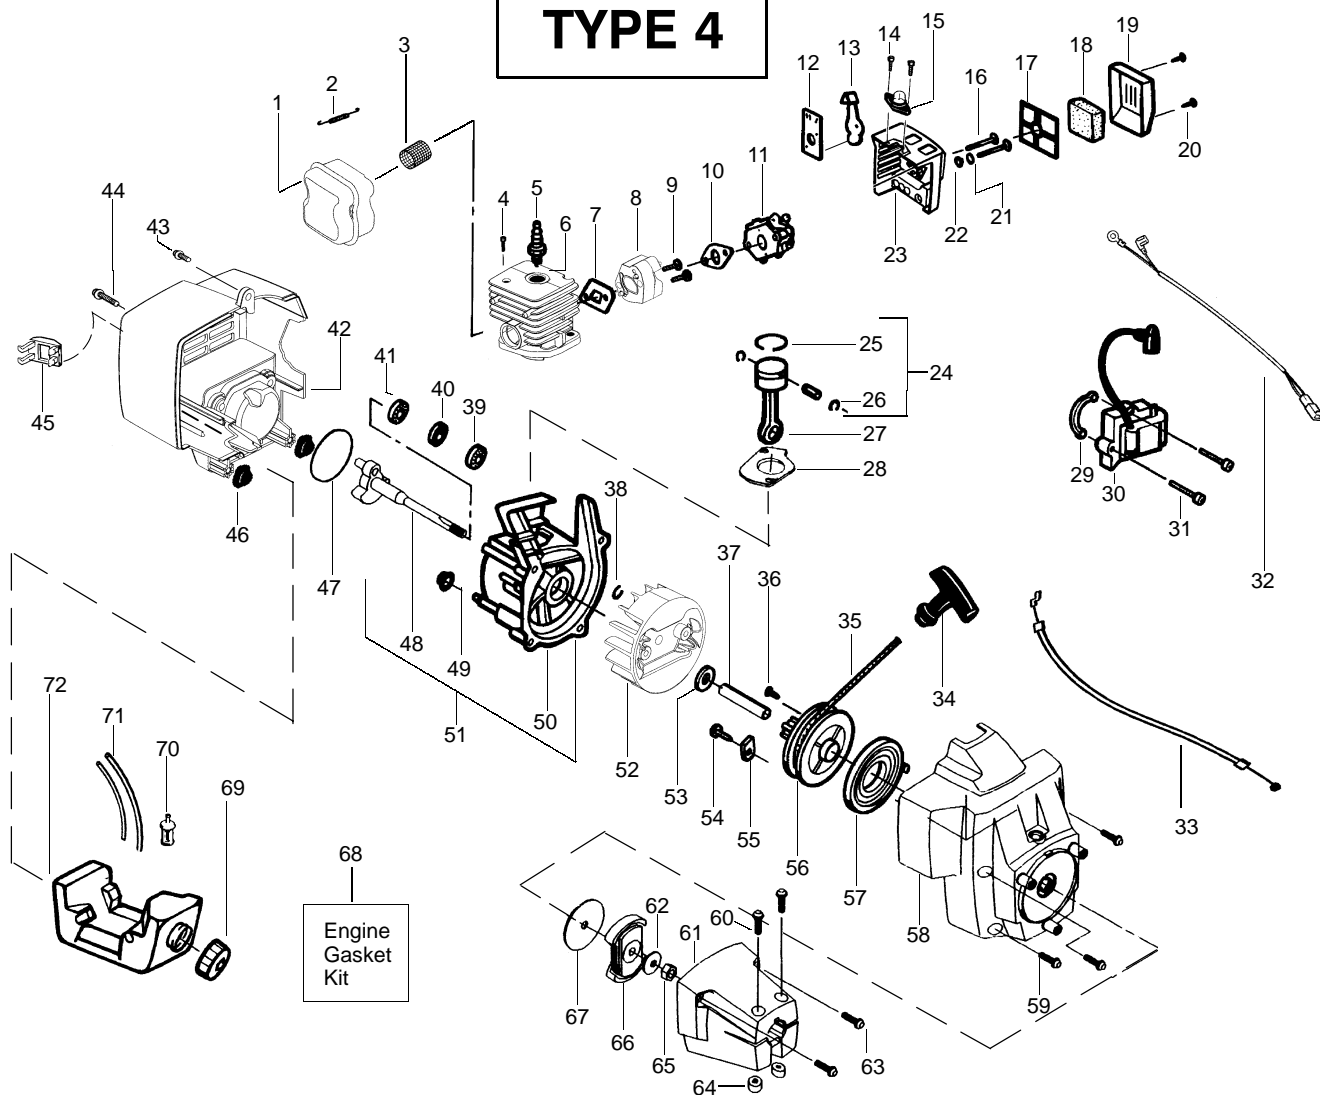

PARTS LIST NO. 530088771		WEED EATER® PARTS LIST	MODEL(s) BC2400	
DATE 4/14/03	REPLACES 530087791-1 1/27/029		Note: Illustration may differ from actual model due to design changes	PAGE NO. 5

TYPE 4

Ref.	Part No.	Description	Ref.	Part No.	Description	Ref.	Part No.	Description
1.	530071396	Kit - Muffler (incl. 2,3)	25.	530055120	Piston Ring	50.	530012491	Assy-Crankcase (Incl. 39-41)
2.	530042088	Spring-Muffler	26.	530015162	Retainer-Piston Pin	51.	530014906	Assy-C'case & C'shaft (Incl. 38,48,50)
3.	530071391	Kit-Spark Arrestor	27.	530069945	Kit-Connecting Rod Assy.	52.	530069886	Assy-Flywheel
4.	530015953	Screw-Cylinder	28.	530071363	Gasket-Cylinder(kit)	53.	530015149	Washer
5.	952030249	Spark Plug (RCJ 6Y)	29.	530036145	Spacer-Module	54.	530015775	Screw
6.	530071359	Kit - Cylinder	30.	530039163	Ignition Module	55.	530027523	Retainer
7.	530071363	Gasket-Cyl./Carb.(kit)	31.	530015954	Screw	56.	530069400	Kit-Starter Pull(incl 36)
8.	530056404	Adapter-Carb.	32.	530047278	Assy-Switch Wire	57.	530042085	Spring-Starter
9.	530016014	Screw	33.	530056241	Assy-Throttle Cable	58.	530071392	Assy.-Fan Hsg
10.	530071363	Gasket-Carb.(kit)	34.	530027569	Handle-Starter	59.	530015810	Screw
11.	530069998	Kit - Carb. WT-380 (Incl. Limiter Cap)	35.	530069232	Kit - Rope	60.	530015767	Screw
12.	530037326	Choke Plate Mounting	36.	530016080	Screw	61.	530014923	Assy-Clutch Hsg.
13.	530038102	Shutter-Choke	37.	530037705	Spacer-Flywheel	62.	530015828	Washer-Flat
14.	530015780	Screw-Air Purge	38.	530015941	Retain. Ring-C'shaft	63.	530015886	Screw
15.	530038874	Assy-Air Purge	39.	530055728	Outer Bearing	64.	530015768	Nut
16.	530016353	Screw	40.	530071615	Kit-C'case Seal	65.	530626605	Nut-Clutch
17.	530037413	Plate - Filter Support	41.	530032125	Washer	66.	530069491	Assy-Clutch
18.	530037331	Foam-Air Filter	42.	530056943	Shroud-Rear	67.	530015611	Washer-Clutch
19.	530037292	Cover-Air Box	43.	530015934	Screw	68.	530071363	Kit-Engine Gasket (Incl. 7,10,28,47)
20.	530016349	Screw	44.	530015810	Screw	69.	530014347	Assy-Fuel Cap
21.	530015852	Spacer-Choke	45.	530054536	Guard-Muffler	70.	530095646	Assy-Fuel Pickup
22.	530015254	Washer	46.	530036793	Isolator-Shroud	71.	530069599	Kit-Fuel Line
23.	530037969	Box-Air Filter	47.	530071363	O-Ring-C'case/Shrd(kit)	72.	530049413	Assy-Fuel Tank
24.	530071357	Kit - Piston (Incl. 25, 26 & Pin)	48.	530052344	Assy-Crankshaft			
			49.	530036792	Isolator-Crankcase			

✓ = NEW PART NUMBER FOR THIS IPL   * = REFER TO THE SERVICE REFERENCE INDICATED FOR MORE INFORMATION. (LOCATED AT END OF IPL)