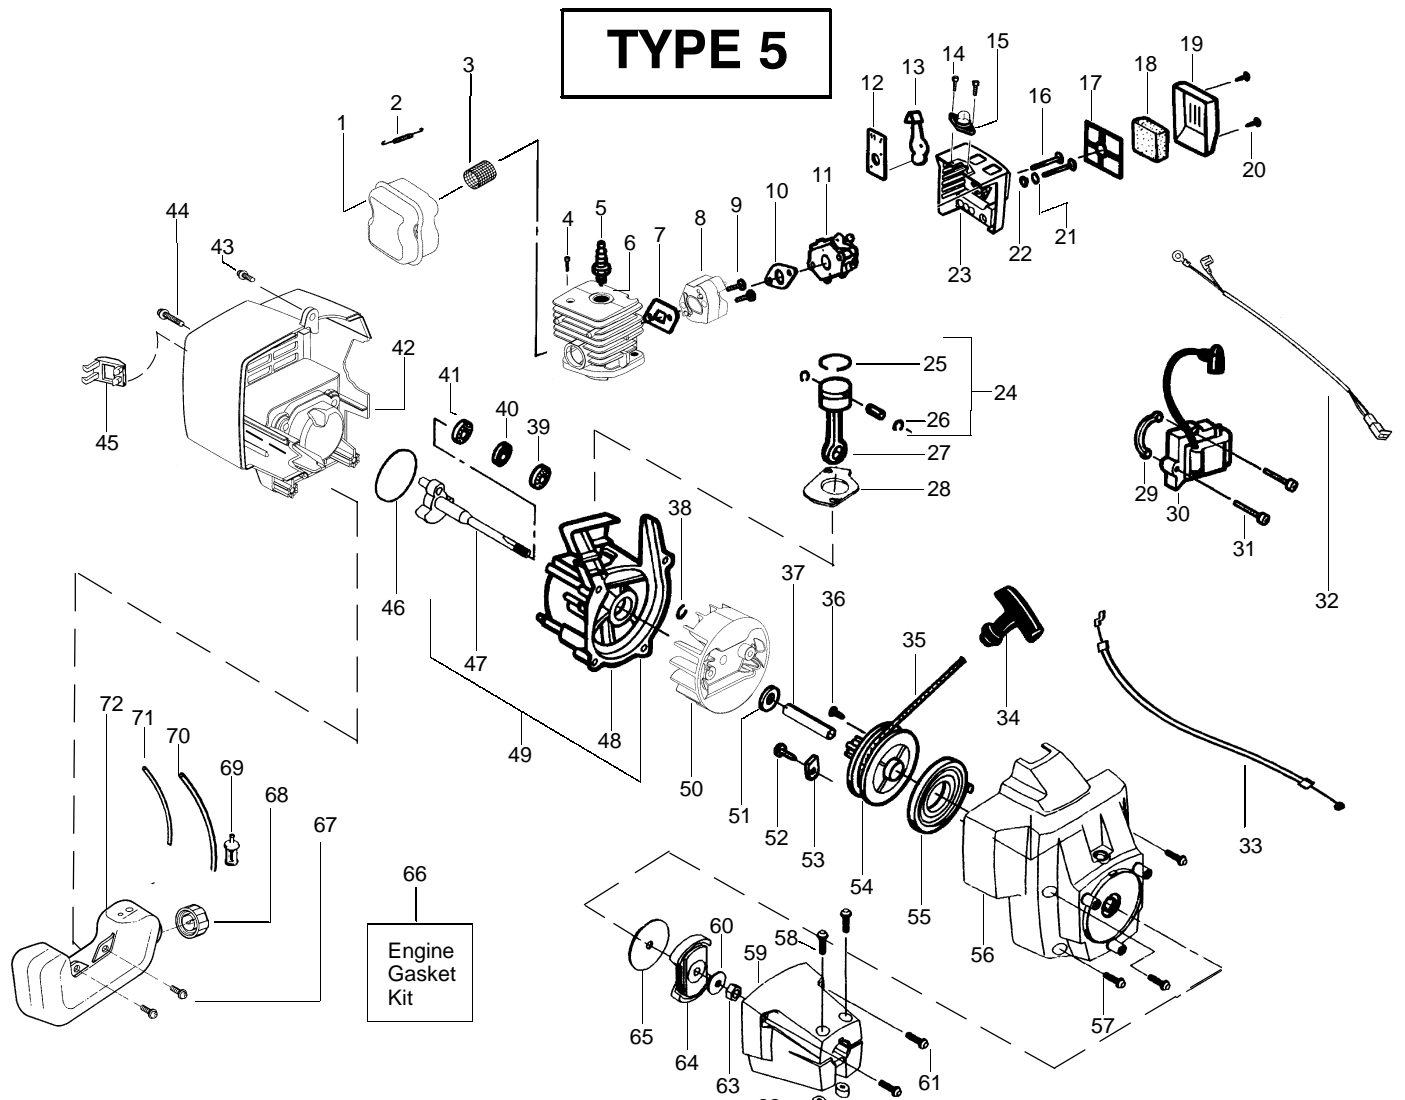

PARTS LIST NO. 530088771		WEED EATER® PARTS LIST	MODEL(s) BC2400	
DATE 4/14/03	REPLACES 530087791-1 1/27/029		Note: Illustration may differ from actual model due to design changes	PAGE NO. 6

TYPE 5

Ref.	Part No.	Description	Ref.	Part No.	Description	Ref.	Part No.	Description
1.	530071396	Kit - Muffler (incl. 2,3)	25.	530055120	Piston Ring	49.	530014906	Assy-C'case & C'shaft (Incl. 38,47,48)
2.	530042088	Spring-Muffler	26.	530015162	Retainer-Piston Pin	50.	530069886	Assy-Flywheel
3.	530071391	Kit-Spark Arrestor	27.	530069945	Kit-Connecting Rod Assy.	51.	530015149	Washer
4.	530015953	Screw-Cylinder	28.	530071363	Gasket-Cylinder(kit)	52.	530015775	Screw
5.	952030249	Spark Plug (RCJ 6Y)	29.	530036145	Spacer-Module	53.	530027523	Retainer
6.	530071359	Kit - Cylinder	30.	530039163	Ignition Module	54.	530069400	Kit-Starter Pull(incl 36)
7.	530071363	Gasket-Cyl./Carb.(kit)	31.	530015954	Screw	55.	530042085	Spring-Starter
8.	530056404	Adapter-Carb.	32.	530047278	Assy-Switch Wire	56.	530071392	Assy.-Fan Hsg
9.	530016014	Screw	33.	530056241	Assy-Throttle Cable	57.	530015810	Screw
10.	530071363	Gasket-Carb.(kit)	34.	530027569	Handle-Starter	58.	530015767	Screw
11.	---	Kit-Carb. Assy.	35.	530069232	Kit - Rope	59.	530014923	Assy-Clutch Hsg.
	530069902	(WT-380)	36.	530016080	Screw	60.	530015828	Washer-Flat
	530071639	(WT-639)	37.	530037705	Spacer-Flywheel	61.	530015886	Screw
12.	530037326	Choke Plate Mounting	38.	530015941	Retain. Ring-C'shaft	62.	530015768	Nut
13.	530038102	Shutter-Choke	39.	530055728	Outer Bearing	63.	530626605	Nut-Clutch
14.	530015780	Screw-Air Purge	40.	530071615	Kit-C'case Seal	64.	530069491	Assy-Clutch
15.	530038874	Assy-Air Purge	41.	530032125	Inner Bearing	65.	530015611	Washer-Clutch
16.	530016353	Screw	42.	530056547	Shroud-Rear	66.	530071363	Kit-Engine Gasket (Incl. 7,10,28,46)
17.	530037413	Plate - Filter Support	43.	530015934	Screw	67.	530016379	Retainer-Tank
18.	530037331	Foam-Air Filter	44.	530015810	Screw	68.	530014347	Assy-Fuel Cap
19.	530037292	Cover-Air Box	45.	530054536	Guard-Muffler	69.	530095646	Assy-Fuel Pickup
20.	530016349	Screw	46.	530071363	O-Ring-C'case/Shrd(kit)	70.	530069247	Kit-Fuel Line
21.	530015852	Spacer-Choke	47.	530052344	Assy-Crankshaft	71.	530069216	Kit-Fuel Line
22.	530015254	Washer	48.	530012491	Assy-Crankcase (Incl. 39-41)	72.	530057046	Assy-Fuel Tank
23.	530037969	Box-Air Filter						
24.	530071357	Kit - Piston (Incl. 25, 26 & Pin)						

✓ = NEW PART NUMBER FOR THIS IPL   * = REFER TO THE SERVICE REFERENCE INDICATED FOR MORE INFORMATION. (LOCATED AT END OF IPL)