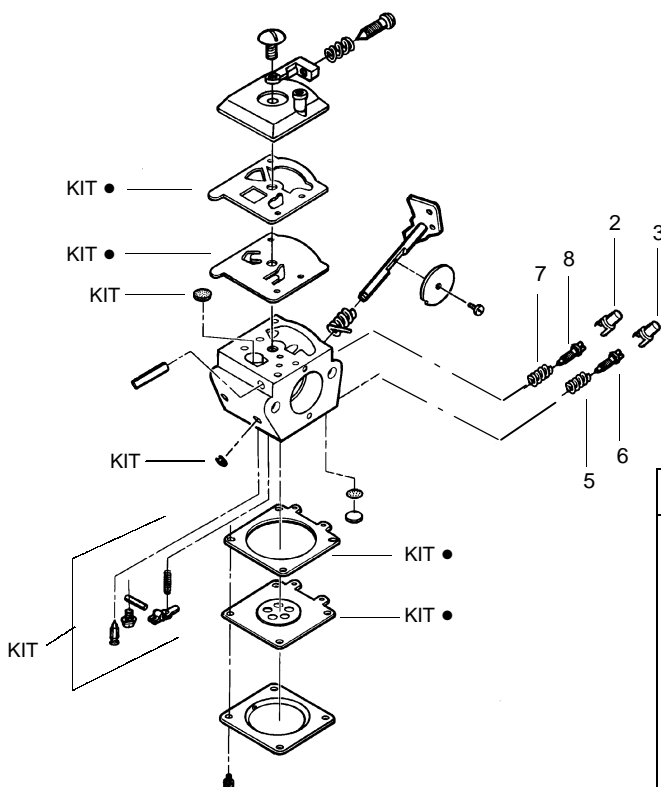

PARTS LIST NO. 530088771		WEED EATER® PARTS LIST	MODEL(s) BC2400	
DATE 4/14/03	REPLACES 530087791-1 1/27/029		Note: Illustration may differ from actual model due to design changes	PAGE NO. 8

Carburetor Assembly No. 530069998 (WT-380)

TYPE 1-6

Ref.	Part No.	Description
1.	530069829	Carburetor Repair Kit (KIT= Indicates Contents)
2.	530038318	Limiter Cap (High-Red)
3.	530038317	Limiter Cap (Low-Blue)
4.	530069844	Gasket/Diaphragm Kit (●=Indicates Contents)
5.	530035293	Needle Spring-Low Speed
6.	530035433	Needle-Low Speed
7.	530035295	Needle Spring-High Speed
8.	530035388	Needle-High Speed

Kit - Carburetor Assembly No. 530071639 - WT-639

Note: No Repair kits are available for this carburetor, please order the complete assembly part number 530-071639 (WT-639)

✓ = NEW PART NUMBER FOR THIS IPL   ★ = REFER TO THE SERVICE REFERENCE INDICATED FOR MORE INFORMATION. (LOCATED AT END OF IPL)
● = THESE PARTS ARE ILLUSTRATED FOR CLARITY. ORDER COMPLETE ASSEMBLY.