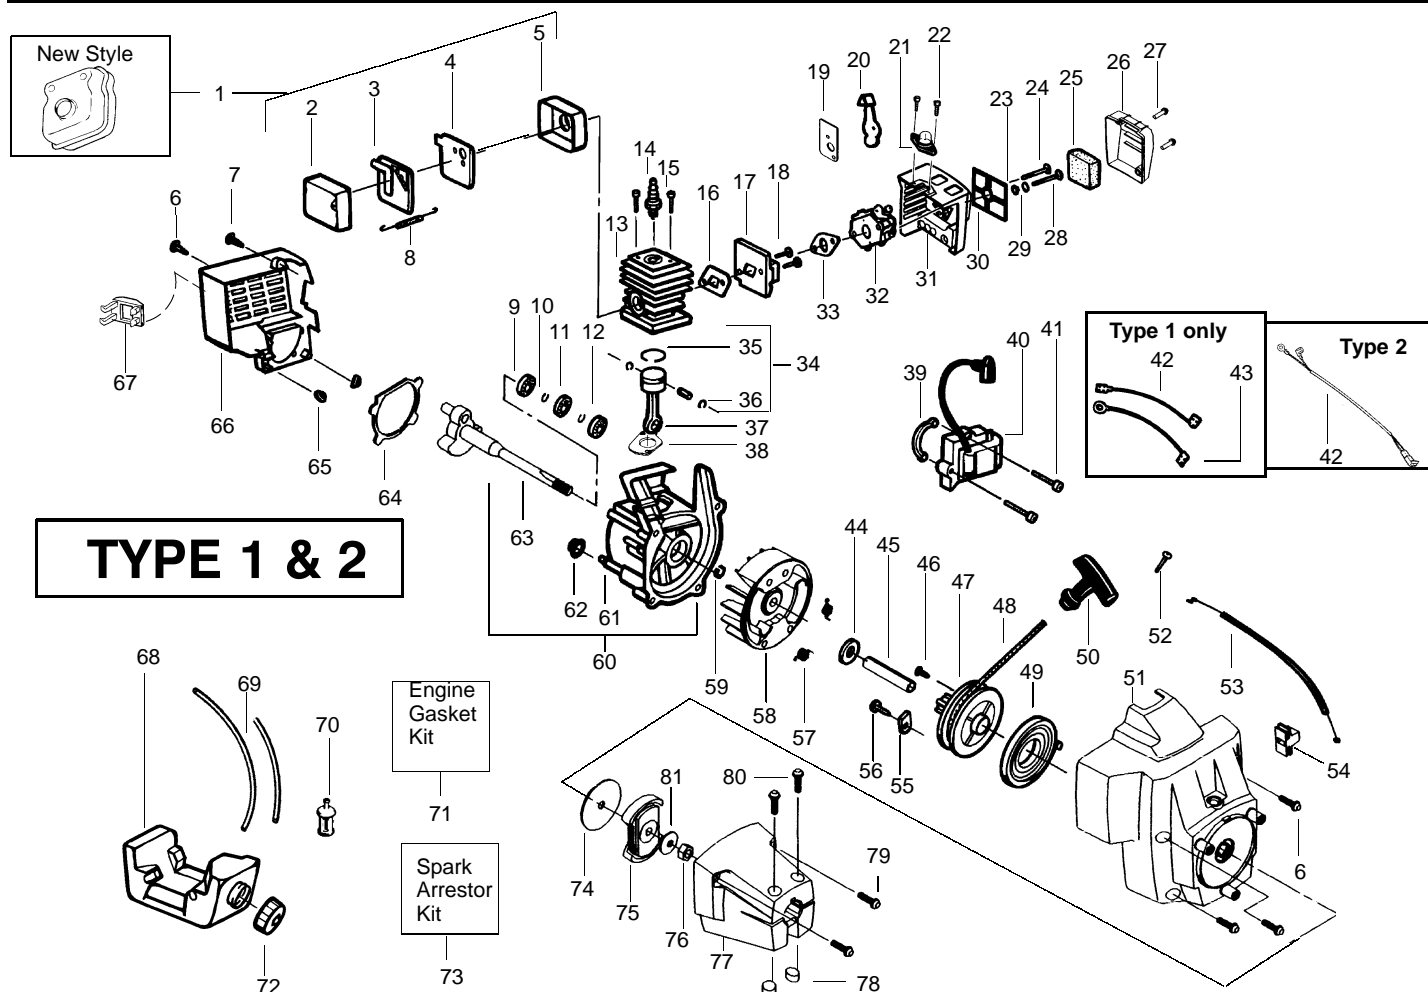

✓ = NEW PART NUMBER FOR THIS IPL

★ = REFER TO THE SERVICE REFERENCE INDICATED FOR MORE INFORMATION. (LOCATED AT END OF IPL)

PARTS LIST NO. 530088771		WEED EATER® PARTS LIST	MODEL(s) BC2400
DATE 4/14/03	REPLACES 530087791-1 1/27/029		Note: Illustration may differ from actual model due to design changes

↙ = NEW PART NUMBER FOR THIS IPL

★ = REFER TO THE SERVICE REFERENCE INDICATED FOR MORE INFORMATION. (LOCATED AT END OF IPL)

PARTS LIST NO. 530088771		WEED EATER® PARTS LIST	MODEL(s) BC2400
DATE 4/14/03	REPLACES 530087791-11/27/029		Note: Illustration may differ from actual model due to design changes