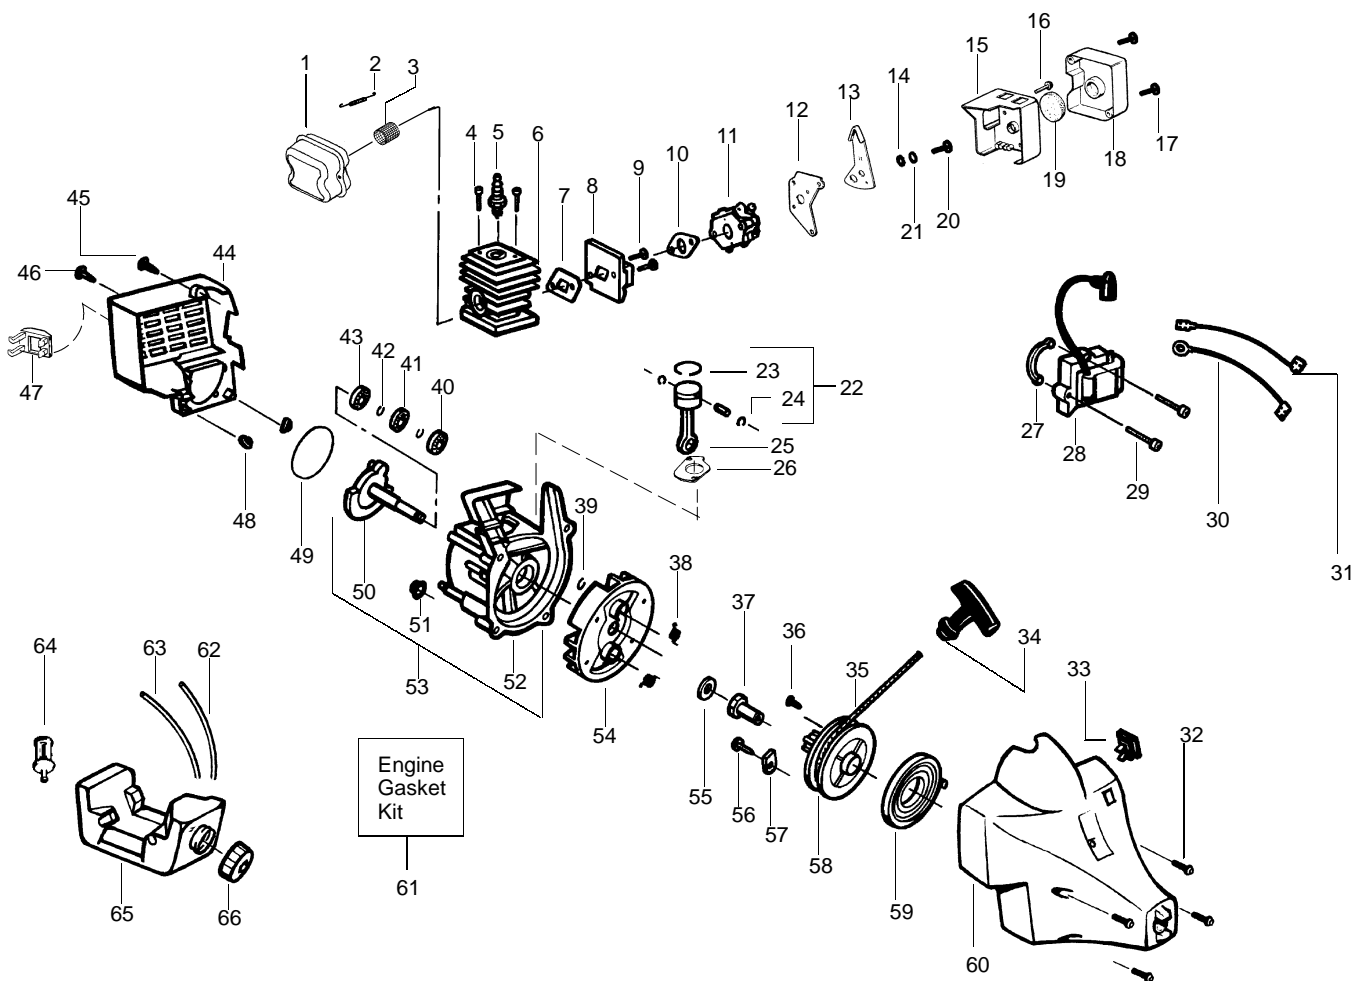

PARTS LIST NO. 530088690		POULAN® PARTS LIST	MODEL(s) TE450
DATE 7/13/01	Replaces 530088690 - 11/30/99		Note: Illustration may differ from actual model due to design changes

WARNING

All repairs, adjustments and maintenance not described in the Operator's Manual must be performed by qualified service personnel.

Ref.	Part No.	Description	Ref.	Part No.	Description
1.	530053613	Drive Shaft	16.	530095380	Hub Ass'y
2.	530016179	Screw	17.	530401958	Spring-Return
3.	530049066	Throttle Cable Ass'y.	18.	530401957	Retainer-Spool
4.	530047923	Throttle Hsg. (Right)	19.	952701678	Spool w/Line
5.	530047924	Throttle Hsg. (Left)	20.	530047912	Locator-right
6.	530047919	Assist Handle	21.	530047911	Locator-left
7.	530015820	Bolt-Shield	22.	530016173	Bolt-Handle
8.	530042084	Spring-Compression	23.	530016118	Wingnut
9.	530047925	Actuator	24.	530016193	Washer
10.	530094543	Dust Cup	25.	530015810	Screw
11.	530053611	Drive Shaft Hsg. Ass'y	26.	530038682	Trigger
12.	530052286	Line Limiter		Not Shown	
13.	530015814	Screw-Line Limiter			
14.	530069666	Shield Kit Ass'y. (Incl. 12 & 13)			
15.	952701676	Cutting Head Ass'y. (Incl. 16-19)			
				530088836	Operator's Manual
				530055350	Shaft Warning Decal
				530055162	Decal-Stop

✓ = NEW PART NUMBER FOR THIS IPL

* = REFER TO THE SERVICE REFERENCE INDICATED FOR MORE INFORMATION. (LOCATED AT END OF IPL)

PARTS LIST NO. 530088690		POULAN® PARTS LIST	MODEL(s) TE450
DATE 7/13/01	Replaces 530088690 - 11/30/99		Note: Illustration may differ from actual model due to design changes

Ref.	Part No.	Description
1.	530038404	Limiter Cap
2.	530069837	Carburetor Repair Kit (KIT = Indicates Contents)
3.	530069844	Gasket Diaphragm Kit (• = Indicates Contents)
4.	530035341	Needle-Idle
5.	530035342	Spring-Idle Needle