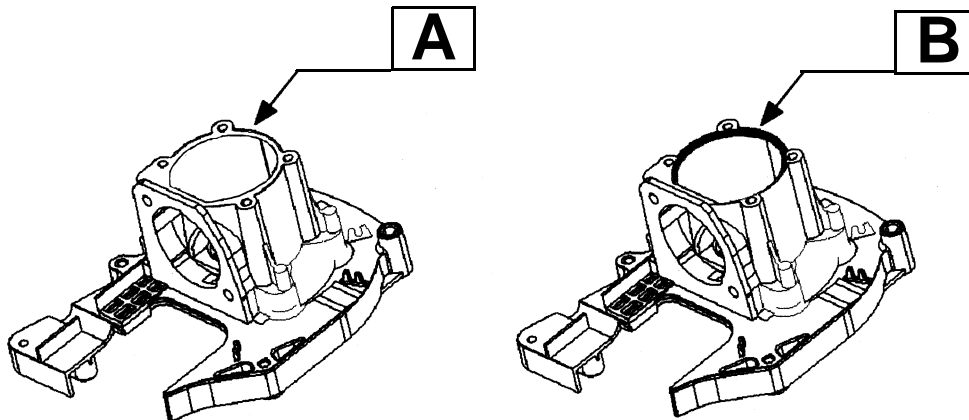

✓ = NEW PART NUMBER FOR THIS IPL

★ = REFER TO THE SERVICE REFERENCE INDICATED FOR MORE INFORMATION. (LOCATED AT END OF IPL)