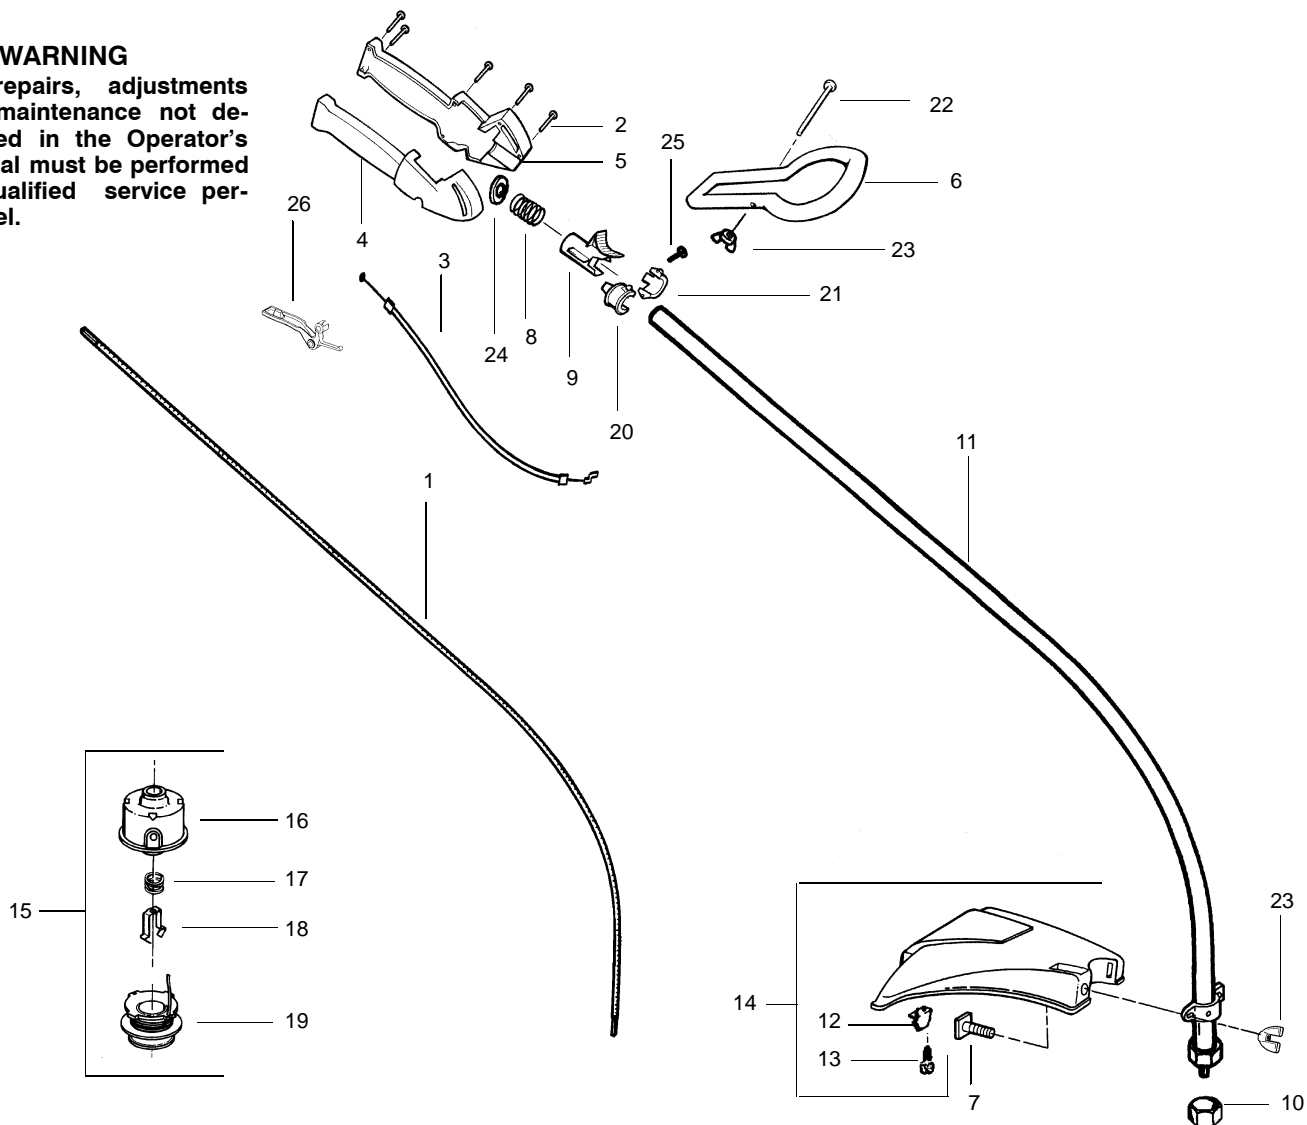

PARTS LIST NO. 530088690		POULAN® PARTS LIST	MODEL(s) TE450
DATE 7/13/01	Replaces 530088690 - 11/30/99		Note: Illustration may differ from actual model due to design changes

WARNING

All repairs, adjustments and maintenance not described in the Operator's Manual must be performed by qualified service personnel.

Ref.	Part No.	Description	Ref.	Part No.	Description
1.	530053613	Drive Shaft	16.	530095380	Hub Ass'y
2.	530016179	Screw	17.	530401958	Spring-Return
3.	530049066	Throttle Cable Ass'y.	18.	530401957	Retainer-Spool
4.	530047923	Throttle Hsg. (Right)	19.	952701678	Spool w/Line
5.	530047924	Throttle Hsg. (Left)	20.	530047912	Locator-right
6.	530047919	Assist Handle	21.	530047911	Locator-left
7.	530015820	Bolt-Shield	22.	530016173	Bolt-Handle
8.	530042084	Spring-Compression	23.	530016118	Wingnut
9.	530047925	Actuator	24.	530016193	Washer
10.	530094543	Dust Cup	25.	530015810	Screw
11.	530053611	Drive Shaft Hsg. Ass'y	26.	530038682	Trigger
12.	530052286	Line Limiter		Not Shown	
13.	530015814	Screw-Line Limiter			
14.	530069666	Shield Kit Ass'y. (Incl. 12 & 13)			
15.	952701676	Cutting Head Ass'y. (Incl. 16-19)			
				530088836	Operator's Manual
				530055350	Shaft Warning Decal
				530055162	Decal-Stop

✓ = NEW PART NUMBER FOR THIS IPL

* = REFER TO THE SERVICE REFERENCE INDICATED FOR MORE INFORMATION. (LOCATED AT END OF IPL)

PARTS LIST NO. 530088690		POULAN® PARTS LIST	MODEL(s) TE450
DATE 7/13/01	Replaces 530088690 - 11/30/99		Note: Illustration may differ from actual model due to design changes

Ref.	Part No.	Description
1.	530038404	Limiter Cap
2.	530069837	Carburetor Repair Kit (KIT = Indicates Contents)
3.	530069844	Gasket Diaphragm Kit (• = Indicates Contents)
4.	530035341	Needle-Idle
5.	530035342	Spring-Idle Needle