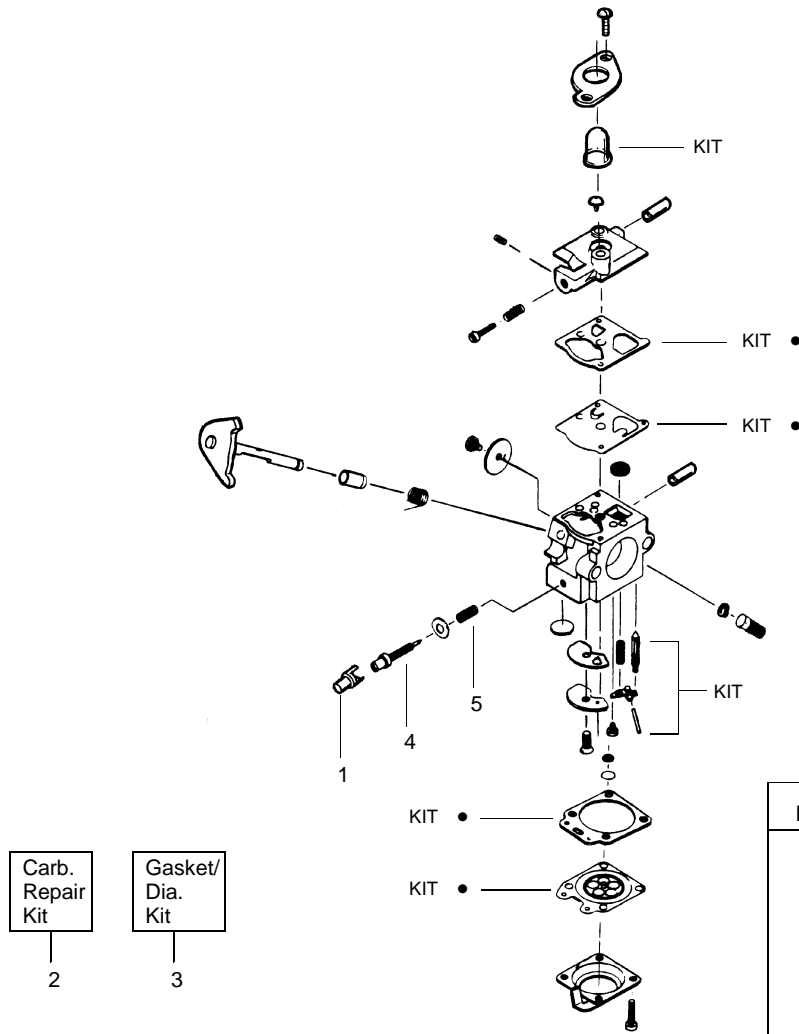

Ref.	Part No.	Description	Ref.	Part No.	Description
1.	530053613	Drive Shaft	16.	530095380	Hub Ass'y
2.	530016179	Screw	17.	530401958	Spring-Return
3.	530049066	Throttle Cable Ass'y.	18.	530401957	Retainer-Spool
4.	530047923	Throttle Hsg. (Right)	19.	952701678	Spool w/Line
5.	530047924	Throttle Hsg. (Left)	20.	530047912	Locator-right
6.	530047919	Assist Handle	21.	530047911	Locator-left
7.	530015820	Bolt-Shield	22.	530016173	Bolt-Handle
8.	530042084	Spring-Compression	23.	530016118	Wingnut
9.	530047925	Actuator	24.	530016193	Washer
10.	530094543	Dust Cup	25.	530015810	Screw
11.	530053611	Drive Shaft Hsg. Ass'y	26.	530038682	Trigger
12.	530052286	Line Limiter		Not Shown	
13.	530015814	Screw-Line Limiter			
14.	530069666	Shield Kit Ass'y. (Incl. 12 & 13)			
15.	952701676	Cutting Head Ass'y. (Incl. 16-19)			
				530088836	Operator's Manual
				530055350	Shaft Warning Decal
				530055162	Decal-Stop

✓ = NEW PART NUMBER FOR THIS IPL

* = REFER TO THE SERVICE REFERENCE INDICATED FOR MORE INFORMATION. (LOCATED AT END OF IPL)

PARTS LIST NO. 530088690		POULAN® PARTS LIST	MODEL(s) TE450
DATE 7/13/01	Replaces 530088690 - 11/30/99		Note: Illustration may differ from actual model due to design changes

Ref.	Part No.	Description
1.	530038404	Limiter Cap
2.	530069837	Carburetor Repair Kit (KIT = Indicates Contents)
3.	530069844	Gasket Diaphragm Kit (• = Indicates Contents)
4.	530035341	Needle-Idle
5.	530035342	Spring-Idle Needle