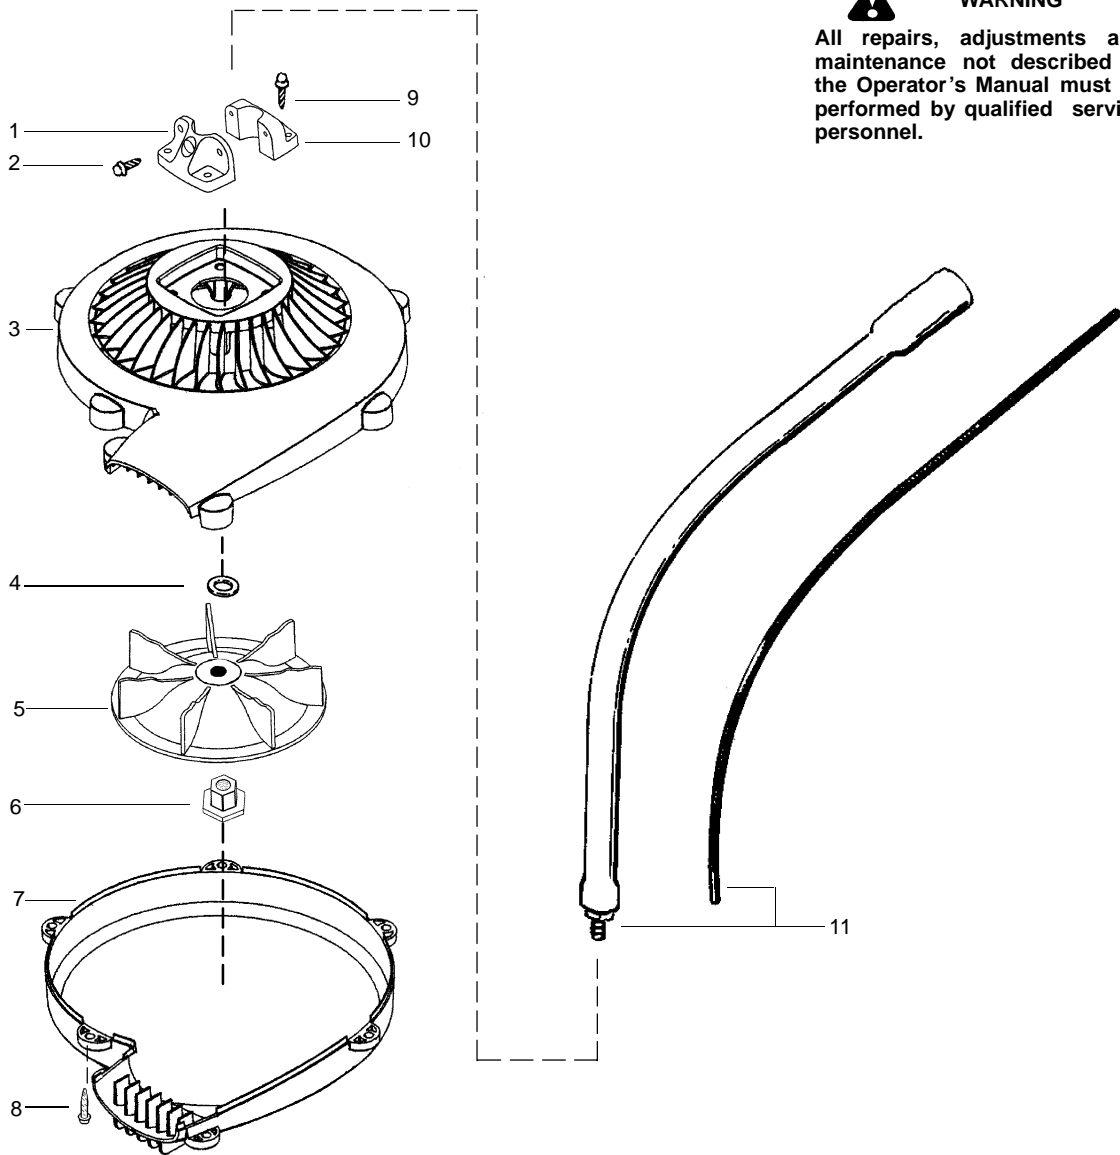

PARTS LIST NO. 530-088102		 SNAPPER PARTS LIST	MODEL(s) Snapper SNB31
DATE 9/04/02	Replaces 530088102 - 5/09/02		NOTE: Illustration may differ from actual model due to design changes

TYPE 1

WARNING

All repairs, adjustments and maintenance not described in the Operator's Manual must be performed by qualified service personnel.

Ref.	Part No.	Description	Ref.	Part No.	Description
1.	530016360	Screw (brg hsg/blwr)	Not Shown		
2.	530015518	Screw-Shaft Alignment			
3.	530094581	Assy-Bearing Hsg. (incl. # 2,4,5)			
4.	530092227	Washer-Lock (star)		530086758	Manual
5.	534828400	Bolt		530095894	Hanger-Attachment
6.	530095891	Blower-Scroll (upper)	530056128	Decal-Impeller Hsg.	
7.	530055123	Impeller			
8.	530095892	Blower-Scroll (lower)			
9.	530016273	Screw			
10.	530095884	Flexshaft-Split Boom			
11.	530095990	Assy-Lower Driveshaft			

✓ = NEW PART NUMBER FOR THIS IPL

★ = REFER TO THE SERVICE REFERENCE INDICATED FOR MORE INFORMATION. (LOCATED AT END OF IPL)

PARTS LIST NO. 530-088102		 SNAPPER PARTS LIST	MODEL(s) Snapper SNB31
DATE 9/04/02	Replaces 530088102 - 5/09/02		NOTE: Illustration may differ from actual model due to design changes

TYPE 2

WARNING

All repairs, adjustments and maintenance not described in the Operator's Manual must be performed by qualified service personnel.

Ref.	Part No.	Description	Ref.	Part No.	Description
1.	530096026	Clamp-Right	Not Shown		
2.	530015814	Screw			
3.	530096042	Hsg.-Blower (upper)			
4.	530016389	Washer			
5.	530055123	Impeller			
6.	530095893	Arbor-Impeller			
7.	530095892	Hsg.-Blower (lower)		530086758	Manual
8.	530016273	Screw		530095894	Hanger-Attachment
9.	530016179	Screw		530056128	Decal-Impeller Hsg.
10.	530096025	Clamp-Left			
11. ✓	530071609	Assy-Lower Driveshaft (incl. flex)			