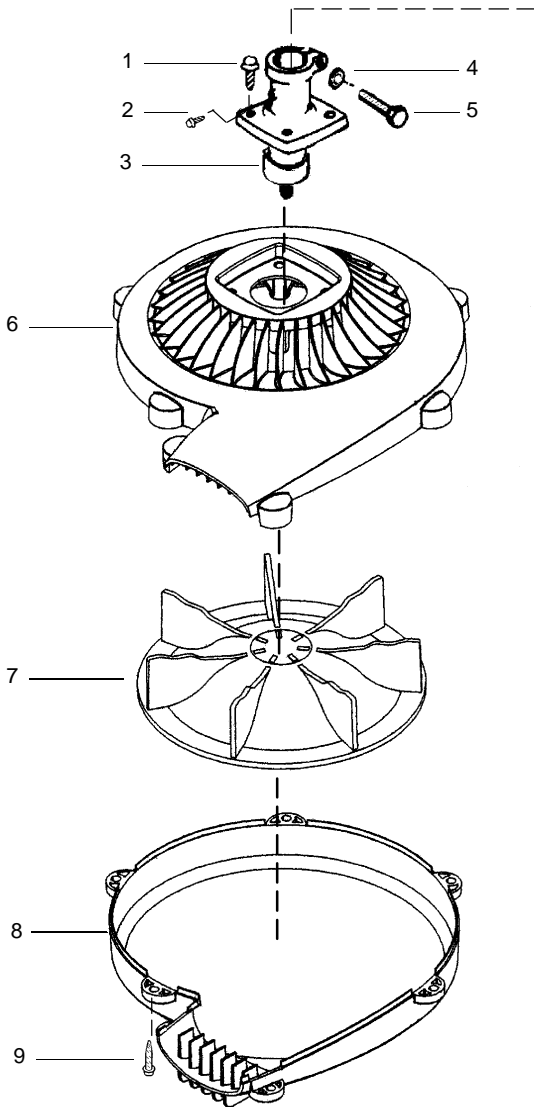

PARTS LIST NO. 530-088102		 SNAPPER PARTS LIST	MODEL(s) Snapper SNB31
DATE 9/04/02	Replaces 530088102 - 5/09/02		NOTE: Illustration may differ from actual model due to design changes

TYPE 1

WARNING

All repairs, adjustments and maintenance not described in the Operator's Manual must be performed by qualified service personnel.

Ref.	Part No.	Description	Ref.	Part No.	Description
1.	530016360	Screw (brg hsg/blwr)	Not Shown		
2.	530015518	Screw-Shaft Alignment			
3.	530094581	Assy-Bearing Hsg. (incl. # 2,4,5)			
4.	530092227	Washer-Lock (star)		530086758	Manual
5.	534828400	Bolt		530095894	Hanger-Attachment
6.	530095891	Blower-Scroll (upper)	530056128	Decal-Impeller Hsg.	
7.	530055123	Impeller			
8.	530095892	Blower-Scroll (lower)			
9.	530016273	Screw			
10.	530095884	Flexshaft-Split Boom			
11.	530095990	Assy-Lower Driveshaft			

✓ = NEW PART NUMBER FOR THIS IPL

★ = REFER TO THE SERVICE REFERENCE INDICATED FOR MORE INFORMATION. (LOCATED AT END OF IPL)

PARTS LIST NO. 530-088102		 SNAPPER PARTS LIST	MODEL(s) Snapper SNB31
DATE 9/04/02	Replaces 530088102 - 5/09/02		NOTE: Illustration may differ from actual model due to design changes

TYPE 2

WARNING

All repairs, adjustments and maintenance not described in the Operator's Manual must be performed by qualified service personnel.

Ref.	Part No.	Description	Ref.	Part No.	Description
1.	530096026	Clamp-Right	Not Shown		
2.	530015814	Screw			
3.	530096042	Hsg.-Blower (upper)			
4.	530016389	Washer			
5.	530055123	Impeller			
6.	530095893	Arbor-Impeller			
7.	530095892	Hsg.-Blower (lower)		530086758	Manual
8.	530016273	Screw		530095894	Hanger-Attachment
9.	530016179	Screw		530056128	Decal-Impeller Hsg.
10.	530096025	Clamp-Left			
11. ✓	530071609	Assy-Lower Driveshaft (incl. flex)			