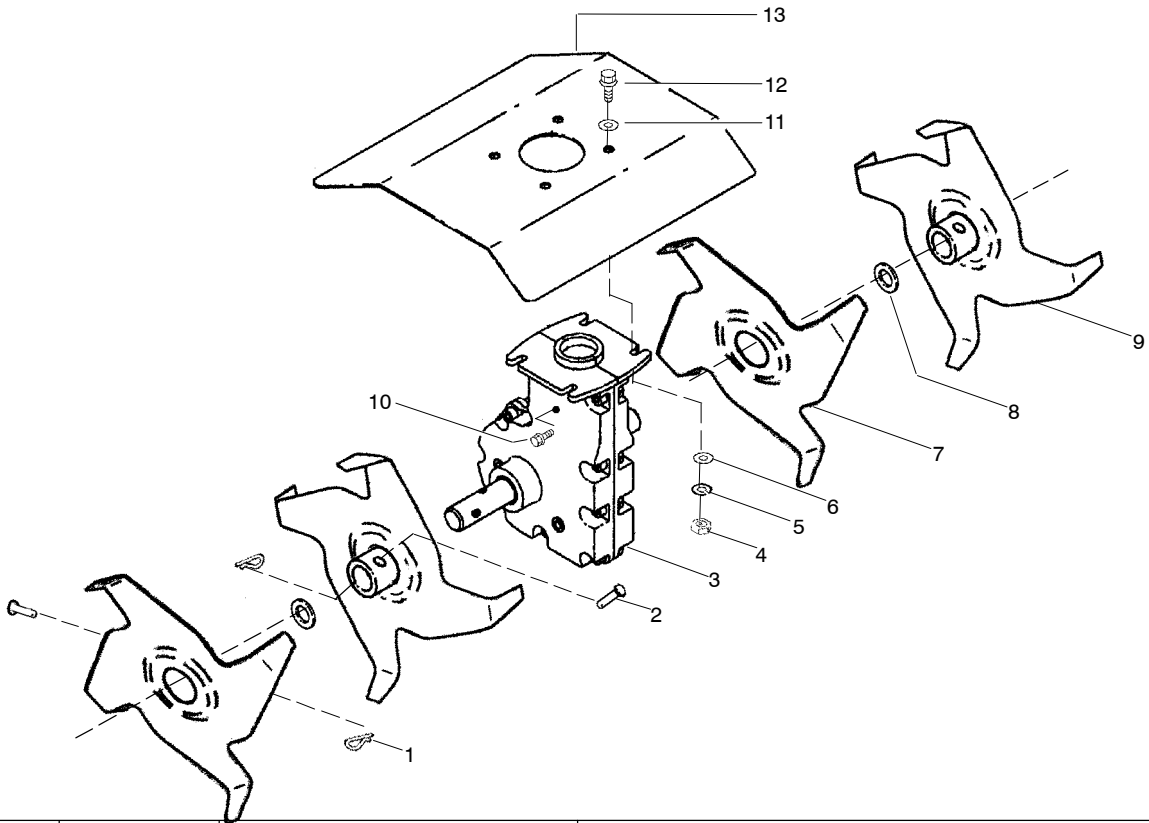

PARTS LIST NO. 530-088093		POULAN PRO® PARTS LIST	MODEL(s) "PP2000T"
DATE 1/28/05	Replaces 530088093 - 3/05/02		NOTE: Illustration may differ from actual model due to design changes

WARNING

All repairs, adjustments and maintenance not described in the Operator's Manual must be performed by qualified service personnel.

Ref.	Part No.	Description	Ref.	Part No.	Description
1.	530016363	Retainer-Hairpin	12.	530016366	Bolt-Washer Head
2.	530016362	Pin-Clevis	13.	530071556	Kit-Guard
3.	530071482	Kit-Gearbox	14.	530095960	Shaft-Flex
4.	530015515	Locknut	15.	530096001	Assy-Driveshaft
5.	530016375	Washer-Lock	Not Shown		
6.	530015209	Washer-Flat	✓	545001433	Manual
7.	530095987	Tine-Right Outside/Left Inside		530095894	Hanger-Attachment
8.	530016364	Washer-Felt		530056339	Decal-Shield
9.	530095986	Tine-Left Outside/Right Inside		530056126	Decal-Shaft Warning
10.	530016374	Bolt-Hex			
11.	530015209	Washer-Flat			

✓ = NEW PART NUMBER FOR THIS IPL

★ = REFER TO THE SERVICE REFERENCE INDICATED FOR MORE INFORMATION. (LOCATED AT END OF IPL)