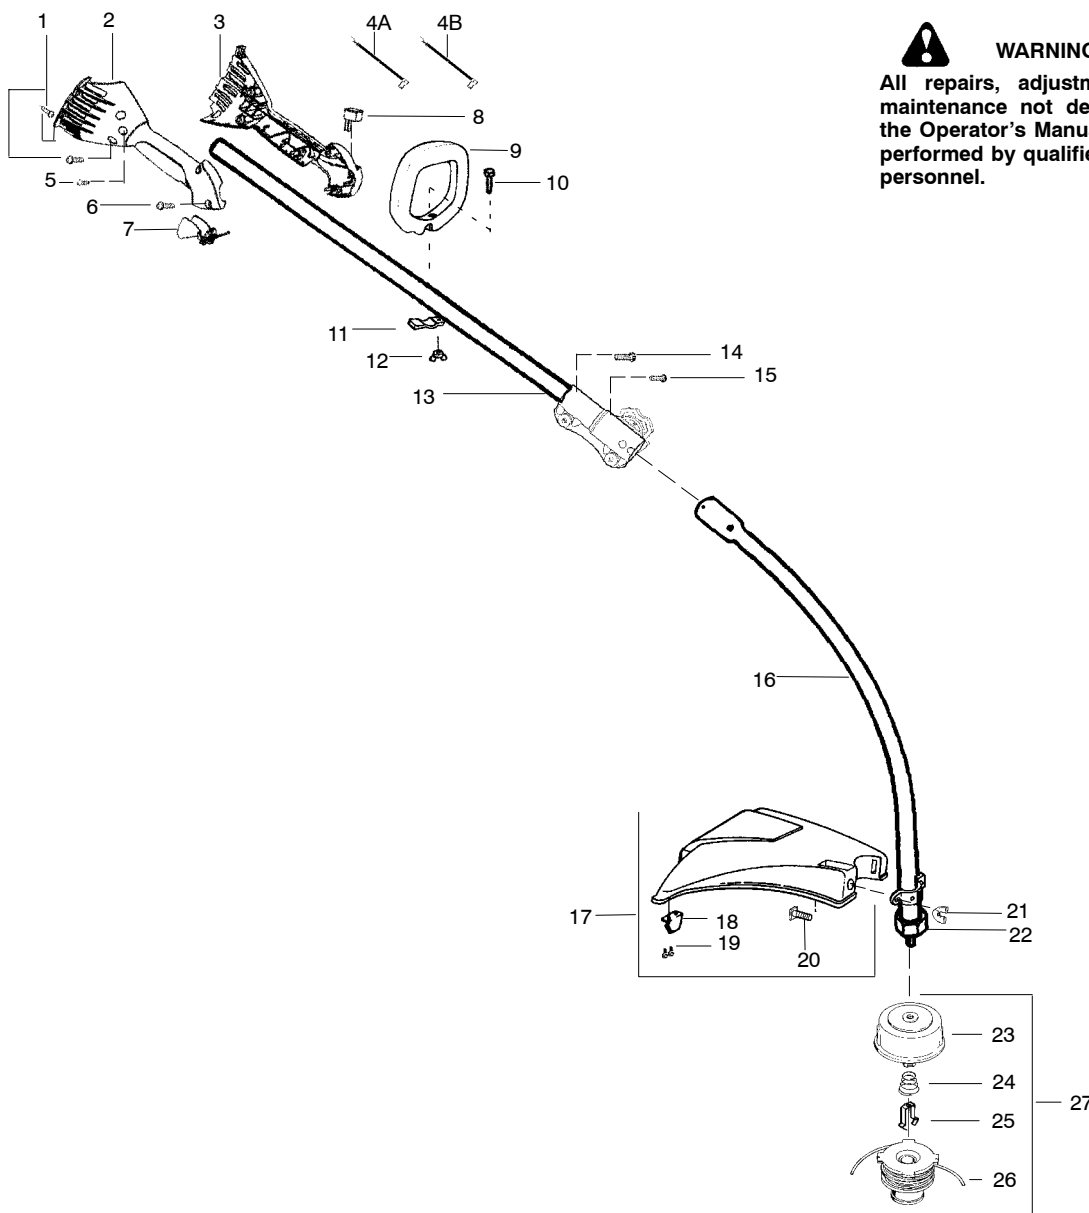

PARTS LIST NO. <b>530088090</b>		<b>Poulan PRO</b> PARTS LIST	MODEL(s) PP035
DATE <b>6/16/03</b>	Replaces 530088090 - 4/16/03		<b>Note:</b> Illustration may differ from actual model due to design changes

**WARNING**  
All repairs, adjustments and maintenance not described in the Operator's Manual must be performed by qualified service personnel.

Ref.	Part No.	Description	Ref.	Part No.	Description
1.	530015886	Screw-handle/fan hsg	16.	530071557	Assy-Lower Shaft (incl. flex shaft)
2.	530054837	Hsg.-Throttle (Right)	17.	530069666	Kit-Shield Ass'y. (Incl.18-21)
3.	530071554	Kit-Left Throttle Hsg.	18.	530052286	Line Limiter
4.	---	Assy-Front Wire	19.	530015814	Screw-Line Limiter
	530054943	(A) Lower Front Wire	20.	530015820	Bolt
	530055724	(B) Upper Front Wire	21.	530091373	Wingnut
5.	530015805	Screw-Alignment	22.	530094543	Dustcup
6.	530015886	Screw	23.	530095773	Assy-Hub/Arbor
7.	530054940	Trigger	24.	530053241	Spring-Return
8.	530069572	Kit-Switch	25.	530401957	Retainer-Spool
9.	530055699	Assy-Handle-Assist	26.	530053243	Assy-Wound Spool
10.	530015820	Bolt	27.	530053239	Assy-TNG VI 3/8" -RH 2x
11.	530088416	Clamp-Assist Handle		Not Shown	
12.	530016118	Wingnut		530163732	Manual-Operator
13.	530071607	Assy-Upper Shaft (incl. flex shaft & coupler)		530056221	Decal-Upper Shaft
14.	530016344	Screw		530056220	Decal-Shaft
15.	530016343	Screw-Alignment (used on previous models)		530057369	Decal-Starting Instruction

✓ = NEW PART NUMBER FOR THIS IPL

★ = REFER TO THE SERVICE REFERENCE INDICATED FOR MORE INFORMATION. (LOCATED AT END OF IPL)

PARTS LIST NO. <b>530088090</b>		<b>Poulan PRO</b> PARTS LIST	MODEL(s) <b>PP035</b>
DATE <b>6/16/03</b>	Replaces 530088090 - 4/16/03		NOTE: Illustration may differ from actual model due to design changes