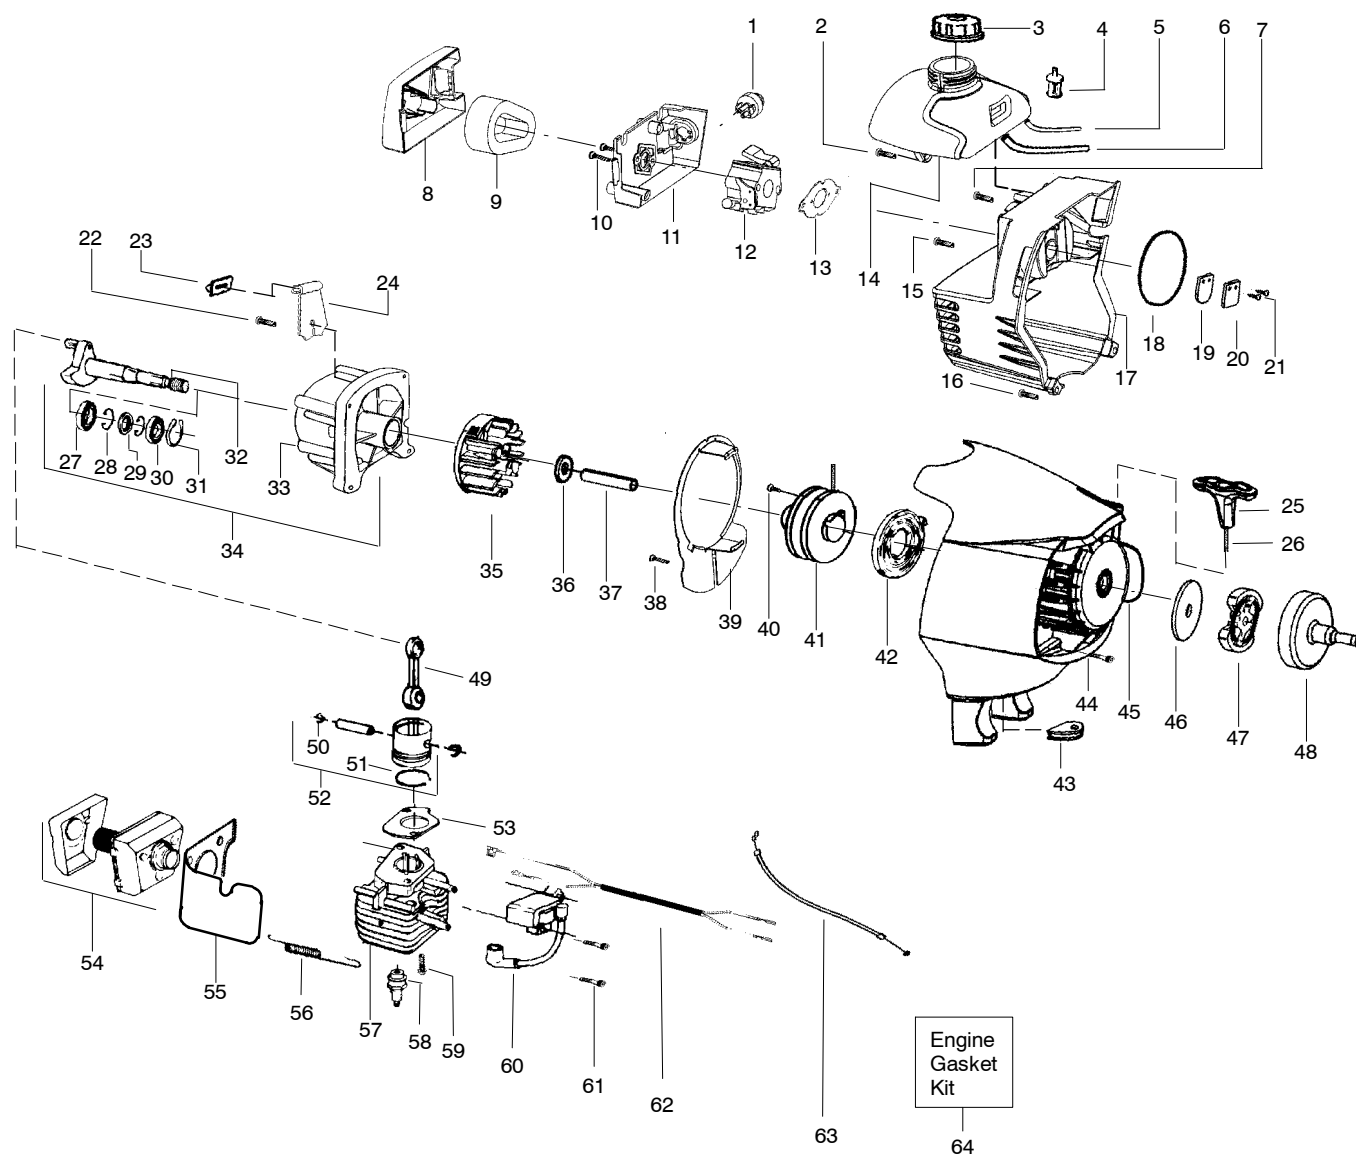

PARTS LIST NO. <b>530088090</b>		<b>Poulan PRO</b> PARTS LIST	MODEL(s) PP035
DATE <b>6/16/03</b>	Replaces 530088090 - 4/16/03		<b>Note:</b> Illustration may differ from actual model due to design changes

**WARNING**  
All repairs, adjustments and maintenance not described in the Operator's Manual must be performed by qualified service personnel.

Ref.	Part No.	Description	Ref.	Part No.	Description
1.	530015886	Screw-handle/fan hsg	16.	530071557	Assy-Lower Shaft (incl. flex shaft)
2.	530054837	Hsg.-Throttle (Right)	17.	530069666	Kit-Shield Ass'y. (Incl.18-21)
3.	530071554	Kit-Left Throttle Hsg.	18.	530052286	Line Limiter
4.	---	Assy-Front Wire	19.	530015814	Screw-Line Limiter
	530054943	(A) Lower Front Wire	20.	530015820	Bolt
	530055724	(B) Upper Front Wire	21.	530091373	Wingnut
5.	530015805	Screw-Alignment	22.	530094543	Dustcup
6.	530015886	Screw	23.	530095773	Assy-Hub/Arbor
7.	530054940	Trigger	24.	530053241	Spring-Return
8.	530069572	Kit-Switch	25.	530401957	Retainer-Spool
9.	530055699	Assy-Handle-Assist	26.	530053243	Assy-Wound Spool
10.	530015820	Bolt	27.	530053239	Assy-TNG VI 3/8" -RH 2x
11.	530088416	Clamp-Assist Handle		Not Shown	
12.	530016118	Wingnut		530163732	Manual-Operator
13.	530071607	Assy-Upper Shaft (incl. flex shaft & coupler)		530056221	Decal-Upper Shaft
14.	530016344	Screw		530056220	Decal-Shaft
15.	530016343	Screw-Alignment (used on previous models)		530057369	Decal-Starting Instruction

✓ = NEW PART NUMBER FOR THIS IPL

★ = REFER TO THE SERVICE REFERENCE INDICATED FOR MORE INFORMATION. (LOCATED AT END OF IPL)

PARTS LIST NO. <b>530088090</b>		<b>Poulan PRO</b> PARTS LIST	MODEL(s) <b>PP035</b>
DATE <b>6/16/03</b>	Replaces 530088090 - 4/16/03		NOTE: Illustration may differ from actual model due to design changes