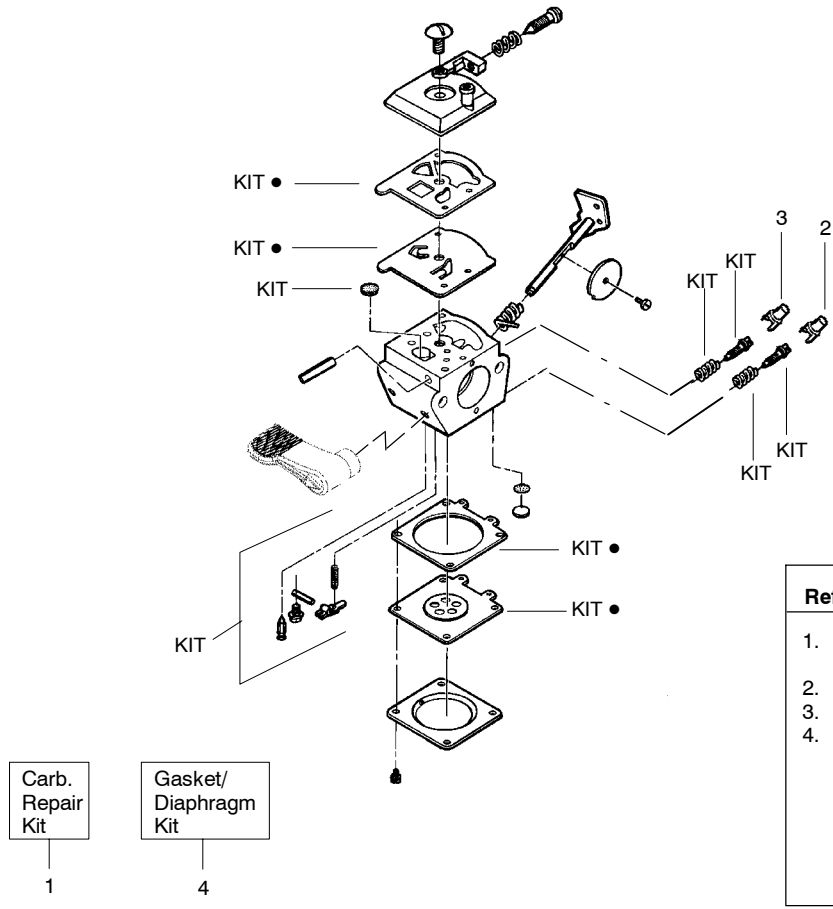

PARTS LIST NO. 530088090		Poulan PRO PARTS LIST	MODEL(s) PP035	
DATE 6/16/03	Replaces 530088090 - 4/16/03		NOTE: Illustration may differ from actual model due to design changes	PAGE NO. 3

Kit - Carburetor Assembly No. 530071565 - WT619

Ref.	Part No.	Description
1.	530069824	Carburetor Repair Kit (KIT= Indicates Contents)
2.	530038478	Limiter Cap-Low (tan)
3.	530038479	Limiter Cap-High (Brown)
4.	530069844	Gasket/Diaphragm Kit (●=Indicates Contents)

Kit - Carburetor Assembly No. 530071636 - WT627

Kit - Carburetor Assembly No. 530071637 - WT628