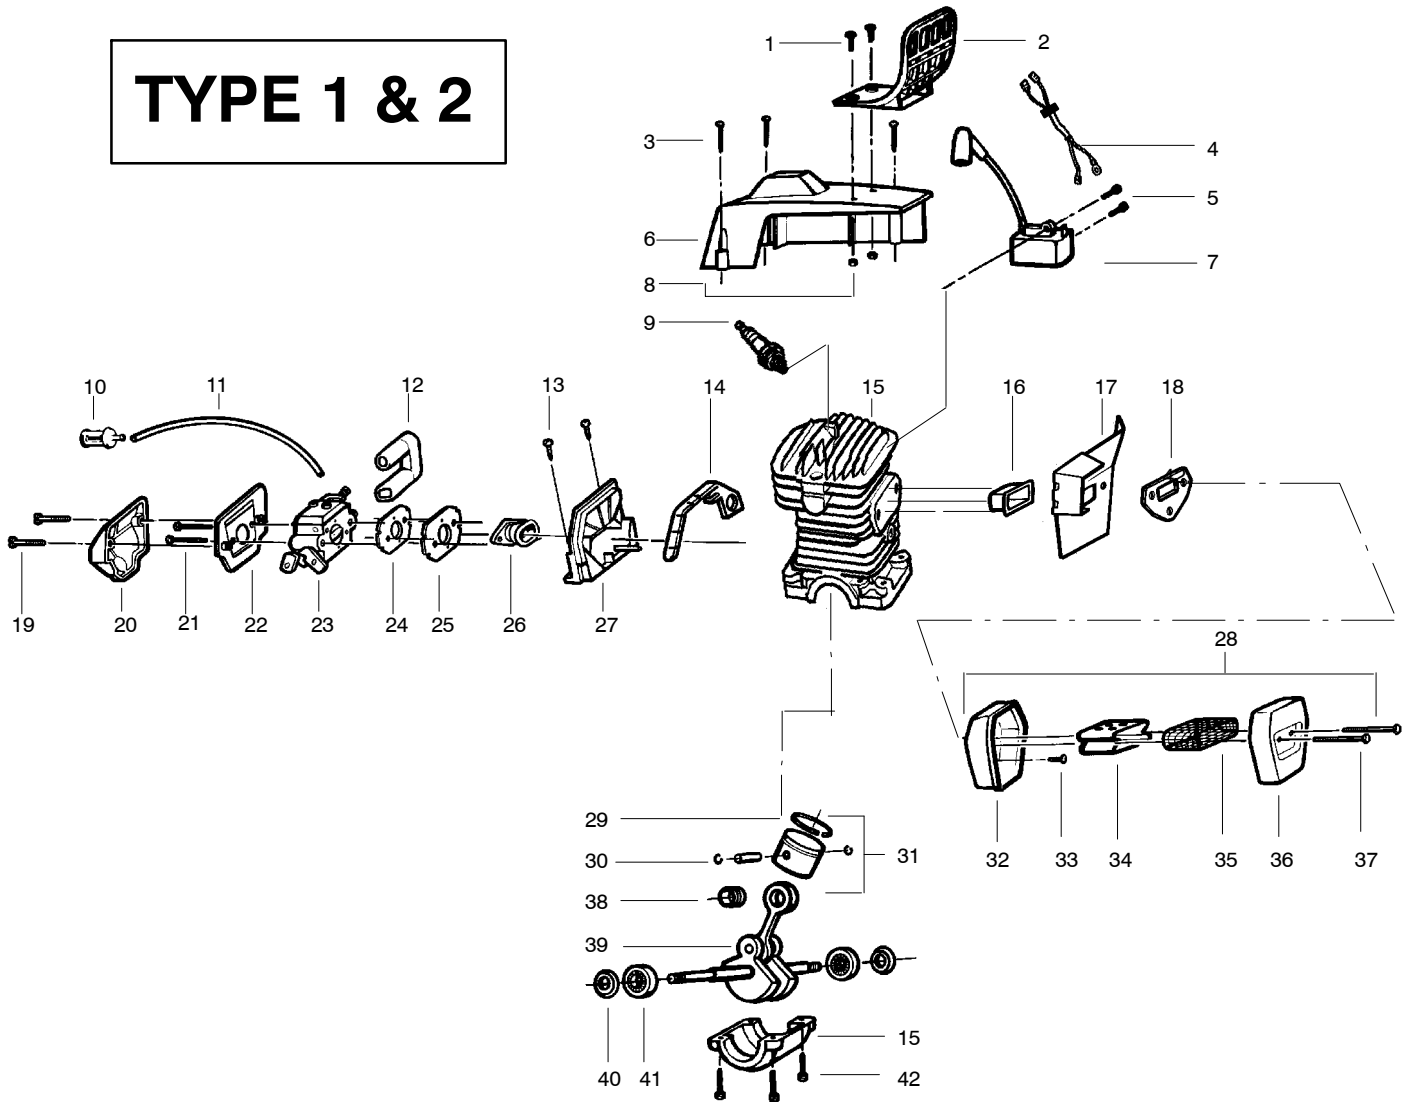

PARTS LIST NO. 530087935		Poulan® PARTS LIST	CHAIN SAW MODEL(s) 2775	
DATE 4/10/03	REPLACES 530087935-08/20/02		NOTE: Illustration may differ from actual model due to design changes	PAGE NO. 1

TYPE 1 & 2

Ref.	Part No.	Description	Ref.	Part No.	Description	Ref.	Part No.	Description
1.	530015871	Screw (Type 1 only)	21.	530015970	Screw	40.	★★★★★	C'shaft Seal
2.	530047382	Handguard (Type 1 only)	22.	530037478	Air Filter (Bottom)	41.	★★★★★	C'shaft Bearing
3.	530016154	Screw	23.	530071345	Carburetor (WT-529)	42.	530015897	Screw
4.	530037467	Switch Wire Ass'y.	24.	530019172	Carburetor Gasket			
5.	530015895	Screw	25.	530037872	Carburetor Plate			
6.	530069700	Cylinder Shield Kit	26.	530037668	Intake Boot			
7.	530039143	Ignition Module	27.	530053396	Carb. Adaptor			
8.	534235901	Nut (Type 1 only)	28.	530069707	Muffler Kit (Incl. 32,34,36,37)			
9.	952030150	Spark Plug (RCJ-7Y)	29.	530037380	Piston Ring	Not Shown		
10.	530047004	Fuel Pick-up Assy.	30.	530015697	Piston Pin Retainer			
11.	530069247	Kit - Line Carb / Purge	31.	530069548	Piston Kit (Incl. 29, 30 & 38)			
12.	530037530	Carb. Grommet	32.	530037728	Muffler Body		530087840	Operator Manual Type 1
13.	530015814	Screw	33.	530015902	Bolt		530088787	Type 2
14.	530019251	Super Clean Seal	34.	530037813	Diffuser		530047658	Decal-Kickback
15.	530014943	C'case&Cylinder Assy	35.	530036103	Spark Screen		530031135	Scrench
16.	530037652	Heat Insulator	36.	530037249	Muffler Cover		530031136	Worm Gear Puller
17.	530047801	Muffler Plate	37.	530016170	Muffler Bolt		530031112	Clutch Assy. Tool
18.	530019205	Muffler Gasket	38.	530032117	Piston Pin Bearing		530055298	Decal-Instruction
19.	530015899	Screw	39.	530029794	C'shaft & Rod Ass'y.		530038653	Decal - On/Stop
20.	530036141	Air Filter (Top)						

✓ = NEW PART NUMBER FOR THIS IPL   ★ = REFER TO THE SERVICE REFERENCE INDICATED FOR MORE INFORMATION. (LOCATED AT END OF IPL)
● = THESE PARTS ARE ILLUSTRATED FOR CLARITY. ORDER COMPLETE ASSEMBLY.