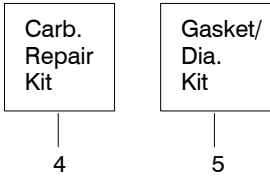

PARTS LIST NO. 530087935		Poulan® PARTS LIST	CHAIN SAW MODEL(S) 2775	
DATE 4/10/03	REPLACES 530087935-08/20/02		NOTE: Illustration may differ from actual model due to design changes	PAGE NO. 7

Carburetor Assembly – WT610 – #530071492

Carburetor Assembly – WT529 – #530071345

Ref.	Part No.	Description
1.	530038479	Limiters Cap-High (Brown)
2.	530038478	Limiters Cap-Low (Tan)
3.	530035523	Needle-high/low speed
4.	530069825	Kit-Carburetor Repair (KIT= Indicates Contents)
5.	530069844	Kit-Gasket Diaphragm (● Indicates Contents)