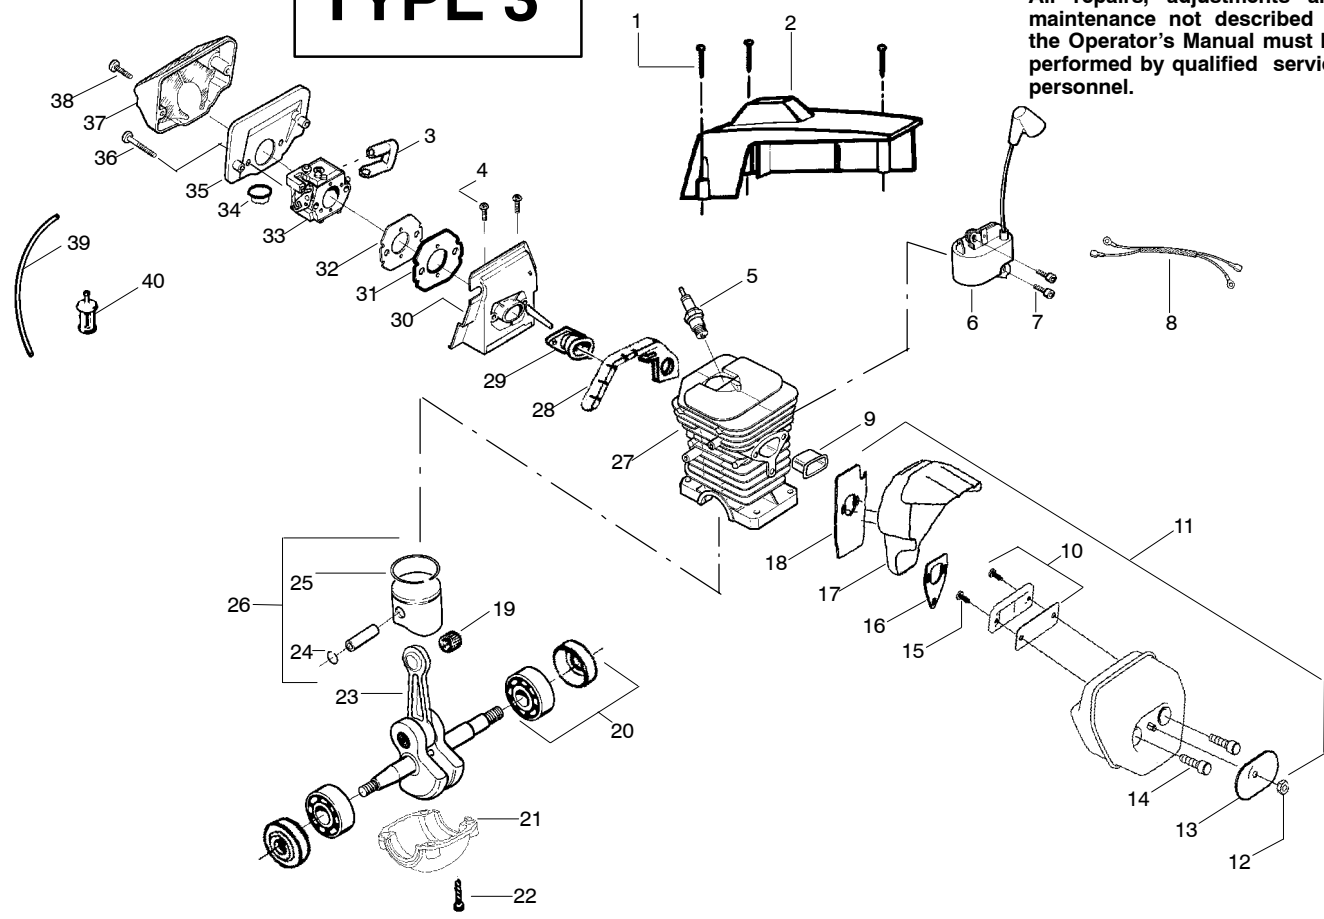

PARTS LIST NO. 530087935		Poulan® PARTS LIST	CHAIN SAW MODEL(S) 2775	
DATE 4/10/03	REPLACES 530087935-08/20/02		Note: Illustration may differ from actual model due to design changes	PAGE NO. 2

TYPE 3

WARNING
All repairs, adjustments and maintenance not described in the Operator's Manual must be performed by qualified service personnel.

Ref.	Part No.	Description	Ref.	Part No.	Description
1.	530016154	Screw	25.	530037380	Ring-Piston
2.	530069700	Kit-Cylinder Shield	26.	530071496	Kit-Piston (Incl. 24, 25)
3.	530037464	Grommet -Carb.	27.	530071491	Assy-Cyl/Crankcase (Incl.#21)
4.	530015814	Screw	28.	530019251	Seal-Super Clean
5.	952030150	Spark Plug (RCJ-7Y)	29.	530037668	Intake Boot
6.	530039143	Module-Ignition	30.	530053396	Adapter-Carb.
7.	530015895	Screw	31.	530037872	Intake Plate-Carb
8.	530037467	Assy-Switch Wire	32.	530019172	Gasket-Carb.
9.	530037652	Insulator-Heat	33.	530071492	Kit-Carburetor (WT-610)
10.	530071497	Kit-Spark Arrestor (Incl.# 15)	34.	530036792	Isolator
11.	530071495	Kit-Muffler (Incl.10,12,13, 14,16,17,18))	35.	530037478	Filter-Air (Bottom)
12.	530016359	Nut-Brass	36.	530015970	Screw
13.	530056061	Cover-Bolt	37.	530036141	Filter-Air (Top)
14.	530016338	Bolt-Muffler	38.	530015899	Screw
15.	530016351	Screw-Spark Screen	39.	530069247	Kit-Fuel Line (Small)
16.	530055128	Gasket-Muffler	40.	530095646	Assy-Fuel Pick-up
17.	530055765	Assy-Muffler Backplate			
18.	530055402	Backplate - Alum.			
19.	530032117	Bearing			
20.	530056363	Assy-Bearing & Seal			
21.	530049794	Cap-Crankcase			
22.	530015897	Screw			
23.	530029794	Assy-C'shaft & Rod			
24.	530015697	Retainer-Piston Pin			
				Not Shown	
				530088183	Operator Manual
				530031135	Scrench
				530038653	Decal On/Stop
				530055298	Decal-Warning/Start Inst.

= NEW PART NUMBER FOR THIS IPL   * = REFER TO THE SERVICE REFERENCE INDICATED FOR MORE INFORMATION. (LOCATED AT END OF IPL)
● = THESE PARTS ARE ILLUSTRATED FOR CLARITY. ORDER COMPLETE ASSEMBLY.