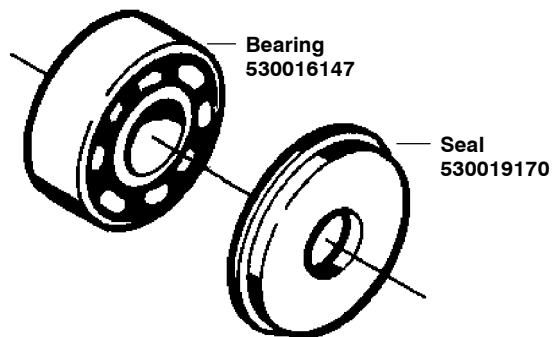

PARTS LIST NO. 530087935		Poulan® PARTS LIST	CHAIN SAW MODEL(s) 2775	
DATE 4/10/03	REPLACES 530087935-08/20/02		Note: Illustration may differ from actual model due to design changes	PAGE NO. 8

★★★★★ **Service Reference** ★★★★★

If your saw has the separate bearing and seal please order both the 530016147 bearing and the 530019170 seal. If your saw has the one piece bearing/seal assembly please order the 530056363 bearing/seal assy.
(Please Note : The different styles will not interchange.)

TWO PIECE STYLE

ONE PIECE STYLE

✓ = NEW PART NUMBER FOR THIS IPL   * = REFER TO THE SERVICE REFERENCE INDICATED FOR MORE INFORMATION. (LOCATED AT END OF IPL)
● = THESE PARTS ARE ILLUSTRATED FOR CLARITY. ORDER COMPLETE ASSEMBLY.