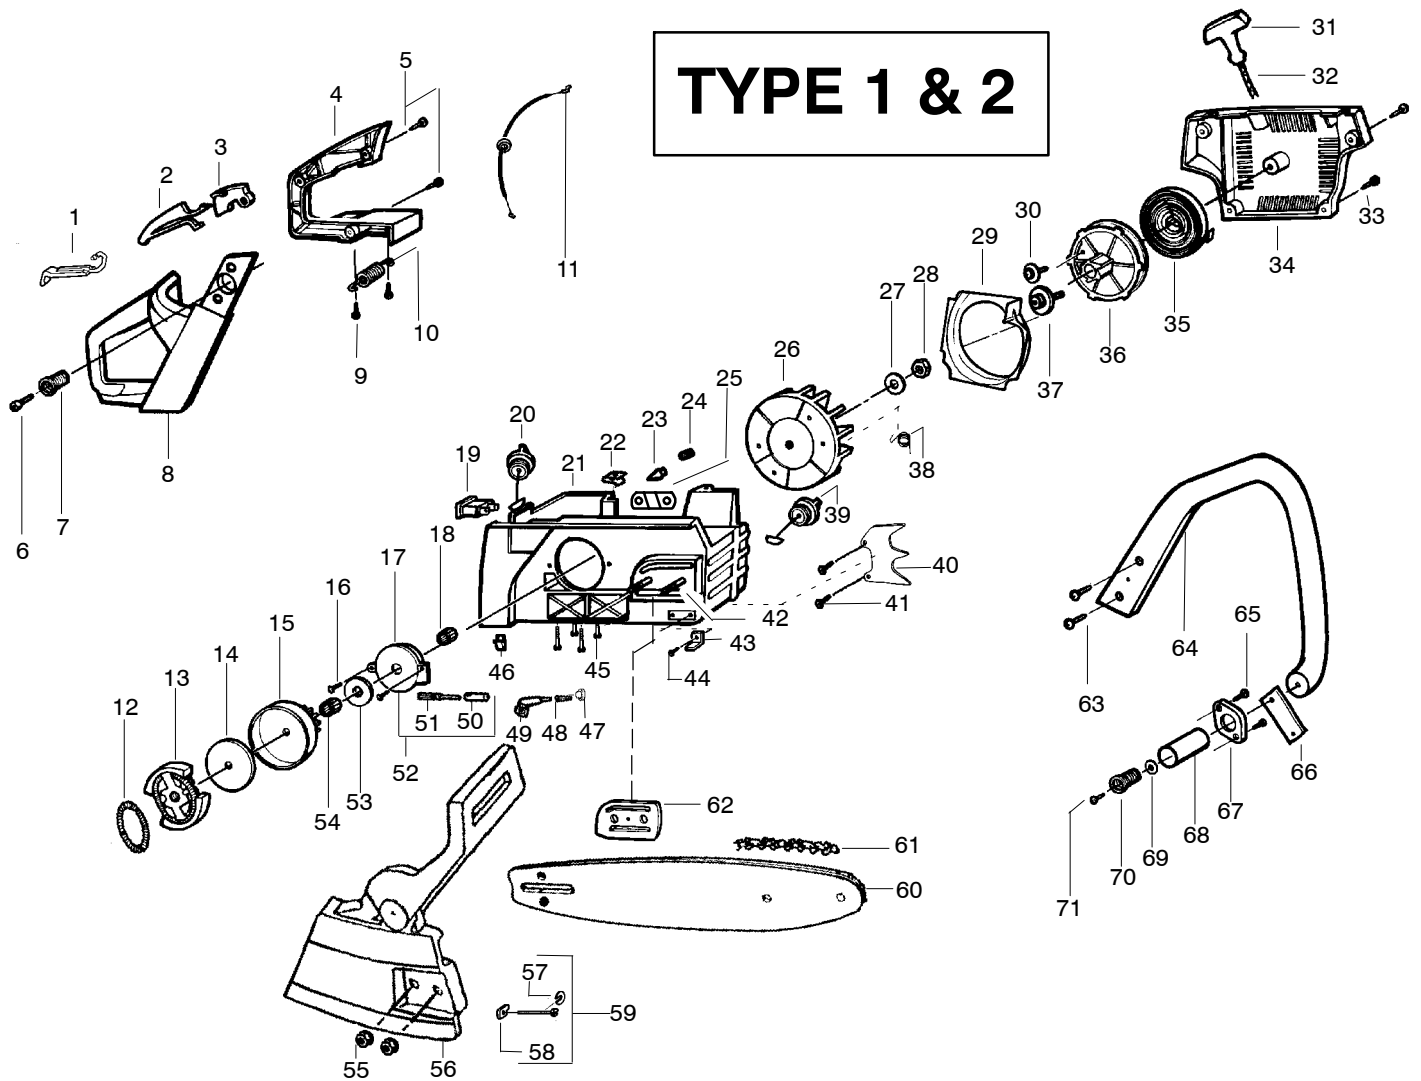

= NEW PART NUMBER FOR THIS IPL * = REFER TO THE SERVICE REFERENCE INDICATED FOR MORE INFORMATION. (LOCATED AT END OF IPL)
● = THESE PARTS ARE ILLUSTRATED FOR CLARITY. ORDER COMPLETE ASSEMBLY.

PARTS LIST NO. 530087935		<h1>Poulan® PARTS LIST</h1>	CHAIN SAW MODEL(S) 2775
DATE 4/10/03	REPLACES 530087935-08/20/02		Note: Illustration may differ from actual model due to design changes

✓ = NEW PART NUMBER FOR THIS IPL * = REFER TO THE SERVICE REFERENCE INDICATED FOR MORE INFORMATION. (LOCATED AT END OF IPL)
● = THESE PARTS ARE ILLUSTRATED FOR CLARITY. ORDER COMPLETE ASSEMBLY.

PARTS LIST NO. 530087935		Poulan® PARTS LIST	CHAIN SAW MODEL(S) 2775
DATE 4/10/03	REPLACES 530087935-08/20/02		Note: Illustration may differ from actual model due to design changes