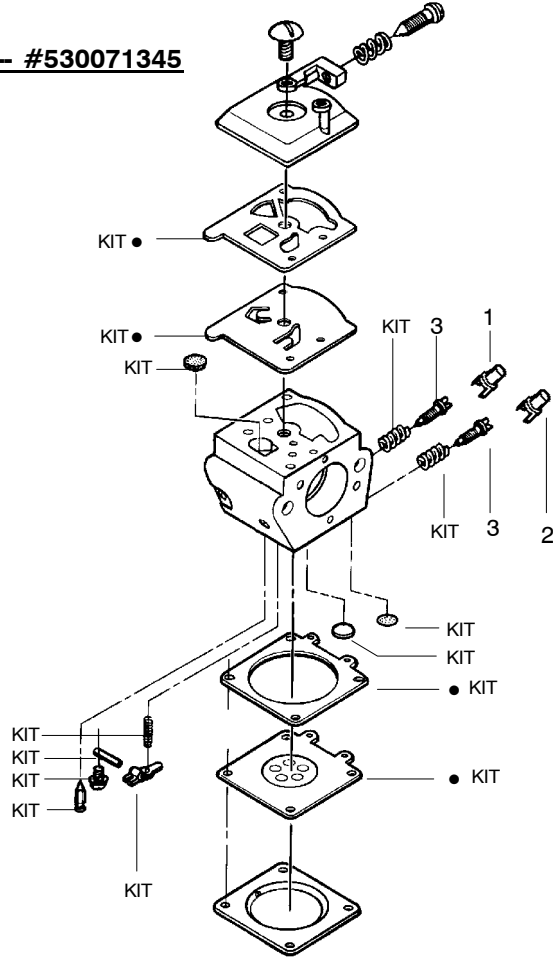

✓ = NEW PART NUMBER FOR THIS IPL ★ = REFER TO THE SERVICE REFERENCE INDICATED FOR MORE INFORMATION. (LOCATED AT END OF IPL)

PARTS LIST NO. 530087935		Poulan® PARTS LIST	CHAIN SAW MODEL(S) 2775
DATE 4/10/03	REPLACES 530087935-08/20/02		Note: Illustration may differ from actual model due to design changes

Carburetor Assembly – WT610 – #530071492

Carburetor Assembly – WT529 – #530071345

Ref.	Part No.	Description
1.	530038479	Limiters Cap-High (Brown)
2.	530038478	Limiters Cap-Low (Tan)
3.	530035523	Needle-high/low speed
4.	530069825	Kit-Carburetor Repair (KIT= Indicates Contents)
5.	530069844	Kit-Gasket Diaphragm (● Indicates Contents)