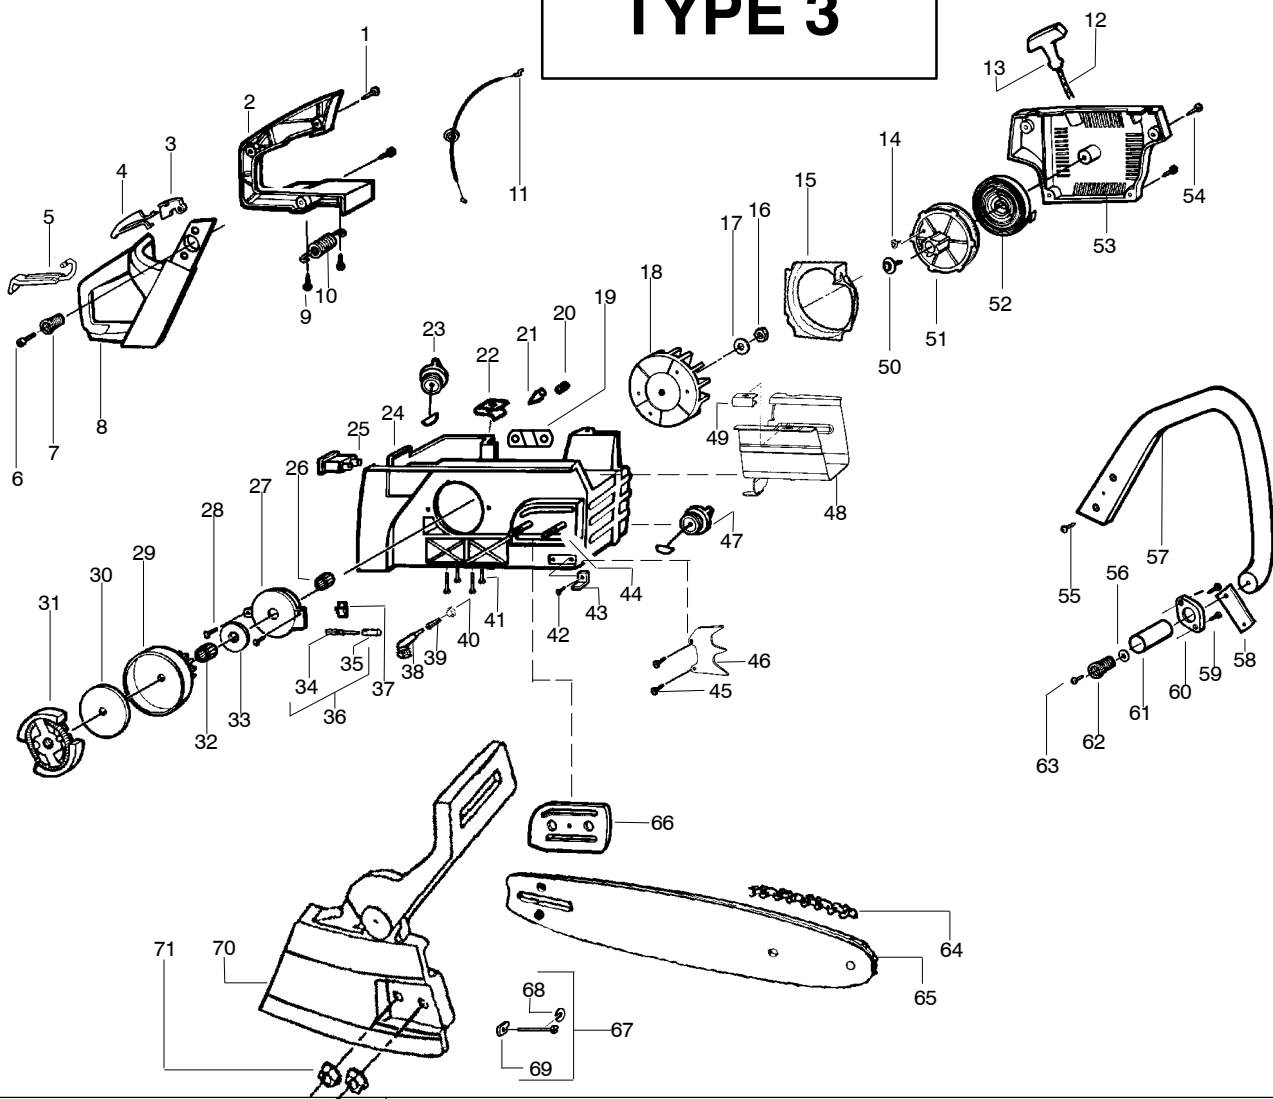

PARTS LIST NO. 530087935		Poulan® PARTS LIST	CHAIN SAW MODEL(s) 2775	
DATE 4/10/03	REPLACES 530087935-08/20/02		Note: Illustration may differ from actual model due to design changes	PAGE NO. 5

TYPE 3

Ref.	Part No.	Description	Ref.	Part No.	Description	Ref.	Part No.	Description
1.	530015957	Screw	23.	530010845	Assy-Fuel Cap	47.	530010846	Assy-Oil Cap
2.	530036491	Cover-Handle	24.	530037511	Assy-Chassis	48.	530055406	Shield-Heat
3.	530036097	Trigger-Throttle	25.	530069572	Kit-Switch	49.	530055322	Clip-"U"
4.	530036098	Lockout-Throttle	26.	530029833	Worm-Oil Pump	50.	530015920	Screw
5.	530053443	Lever-Choke	27.	530029835	Hsg.-Oil Pump	51.	530069313	Kit-Starter Pulley
6.	530015937	Screw	28.	530015896	Screw	52.	530015891	Spring-Recoil
7.	530038985	Spring-Isolator	29.	530069342	Kit-Clutch Drum(incl#32)	53.	530047744	Housing-Fan(incl#15)
8.	530036130	Handle-Rear	30.	530015611	Washer-Clutch	54.	530015892	Screw
9.	530015906	Screw	31.	530014949	Assy-Clutch	55.	530015814	Screw
10.	530038986	Spring-Isolator	32.	530032119	Bearing-Clutch	56.	530015123	Washer
11.	530038471	Assy-Throttle Cable (Incl. Grommet)	33.	530015907	Washer-Thrust	57.	530038327	Handle-Front
12.	530069232	Kit-Rope	34.	530029838	Assy-Plunger/Gear	58.	530036113	Front Strap-AV
13.	530037485	Handle-Starter	35.	530029834	Barrel-Oil Pump	59.	530015775	Screw-Plate
14.	530016080	Screw	36.	530014410	Assy-Oil Pump (Incl. 27, 34, & 35)	60.	530036101	Plate-Isolator
15.	530047667	Plate-Baffle Fan	37.	530019174	Seal-Oil	61.	530036142	Spring Sleeve-AV
16.	530016071	Nut-Flywheel	38.	530037057	Pickup-Oil	62.	530038985	Spring-Isolator
17.	530015127	Washer-Flywheel	39.	530037821	Filter-Oil	63.	530015984	Screw
18.	530039147	Assy-Flywheel	40.	530030189	Plug-Oil Filter	64.	952051310	Chain-20"
19.	530036043	Plate-Support (Bar Stud)	41.	530016037	Screw	65.	952044326	Bar-20"
20.	530029868	Plug-Vent	42.	530015814	Screw	66.	530047855	Bar Plate
21.	530026119	Valve-Check	43.	530029850	Chain Catcher	67.	530069611	Kit-Bar Adj. (Incl 68,69)
22.	530015922	Nut-Speed	44.	530015877	Bar Bolt	68.	530038593	Retainer-Bar Adjust
			45.	530015805	Screw	69.	530015826	Pin-Bar Adjust
			46.	530014381	Kit-Spike Assy(incl#45)	70.	530054803	Assy-ChainBrake
						71.	530015917	Nut-Bar Mounting

✓ = NEW PART NUMBER FOR THIS IPL   ★ = REFER TO THE SERVICE REFERENCE INDICATED FOR MORE INFORMATION. (LOCATED AT END OF IPL)