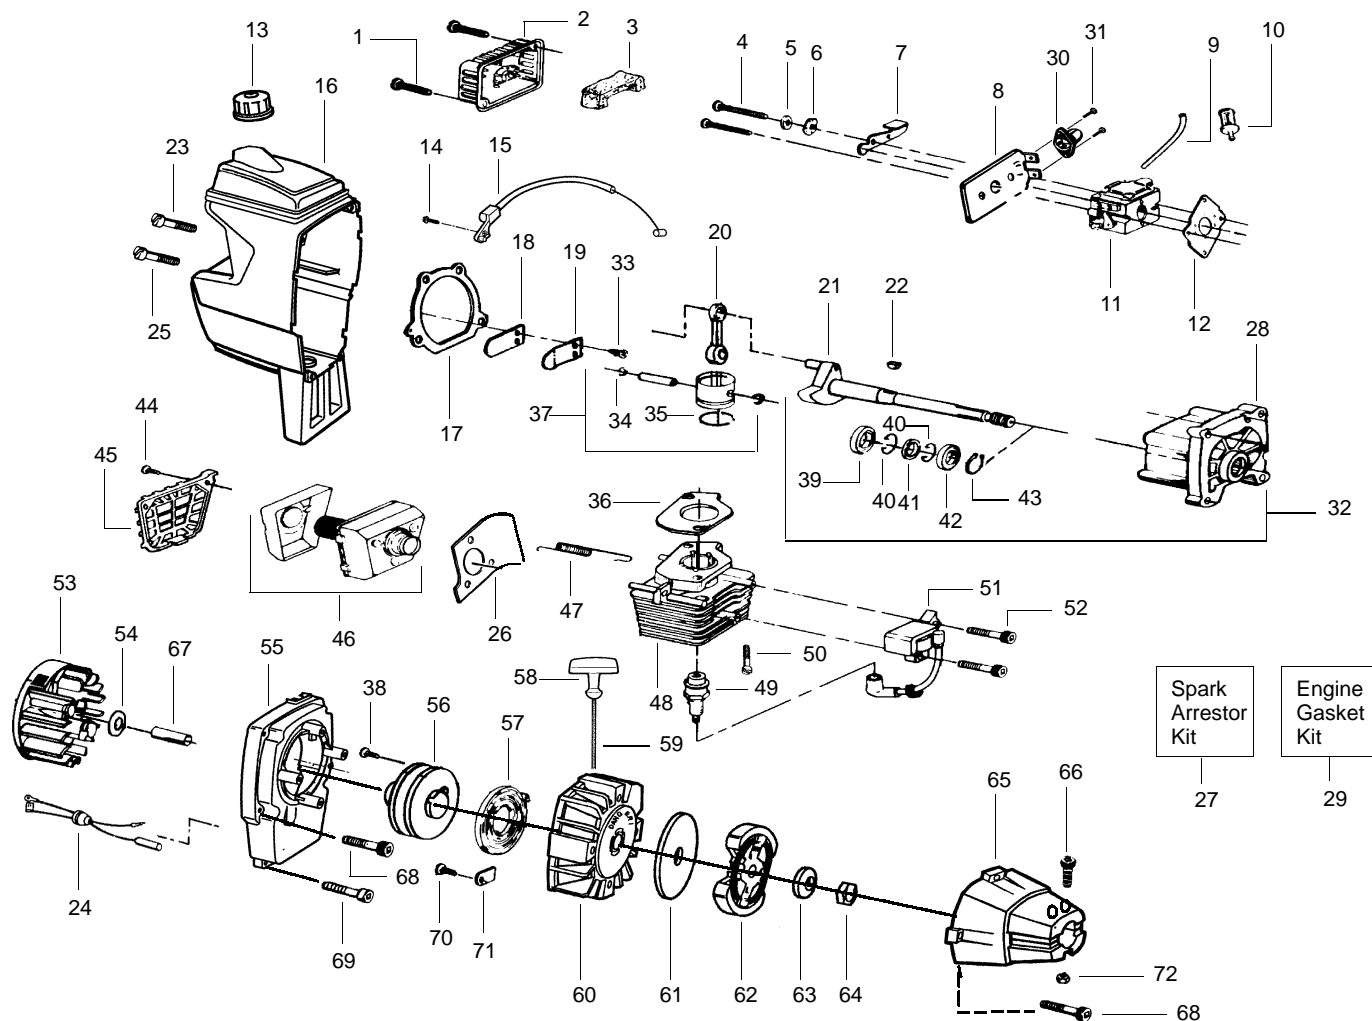

PARTS LIST NO. 530087845		POULAN PRO® PARTS LIST	MODEL(s) 196	
DATE 8/15/02	REPLACES 530087845-7/25/01		NOTE: Illustration may differ from actual model due to design changes	PAGE NO. 2

Ref.	Part No.	Description	Ref.	Part No.	Description	Ref.	Part No.	Description
1.	530015773	Screw	28.	530014016	Crankcase Ass'y. (Incls. 39-42)	52.	530015816	Screw
2.	530027529	Air Filter Cover	29.	530069276	Engine Gasket Kit (Incls. 12, 17 & 36)	53.	530039189	Flywheel Ass'y.
3.	530027530	Air Filter	30.	530038874	Bulb Ass'y.	54.	530016030	Washer
4.	530015849	Screw	31.	530016091	Screw	55.	530027945	Fan Housing
5.	530015852	Choke Spacer	32.	530014015	Crankcase/Crankshaft Ass'y. (Incls. 21, 28 & 39-43)	56.	530069291	Starter Pulley Kit (Incls. 38)
6.	530015254	Washer	33.	530016064	Screw	57.	530027531	Starter Spring
7.	530038103	Choke Shutter	34.	530015162	Piston Pin Retainer	58.	530027569	Starter Handle
8.	530037930	Air Filter Plate	35.	530025875	Piston Ring	59.	530069232	Rope Kit
9.	530069247	Fuel Line Kit	36.	530019178	Gasket-Cylinder	60.	530054189	Pulley Housing Ass'y.
10.	530014362	Fuel Pick-up Ass'y.	37.	530069277	Piston Kit (Incls. 34, 35 & Pin)	61.	530094189	Washer-Clutch
11.	530069651	Carburetor Ass'y. Kit (Incls. Limiter Caps)	38.	530016080	Screw	62.	530069254	Clutch Ass'y. Kit
12.	530019156	Gasket-Carburetor	39.	530032103	Inner Bearing	63.	530015796	Washer-Bevel
13.	530014347	Fuel Cap Ass'y.	40.	530015787	Retaining Ring	64.	530001733	Nut
14.	530015775	Screw	41.	530019158	Crankshaft Seal	65.	530014023	Clutch Housing
15.	530047040	Throttle Cable Ass'y.	42.	530032102	Outer Bearing	66.	530015767	Screw
16.	530047087	Shroud/Tank Ass'y.	43.	530015789	Retaining Ring-C'shaft	67.	530027511	Spacer-Clutch
17.	530019154	Gasket-C'case/Shroud	44.	530015717	Screw	68.	530015770	Screw
18.	530027593	Reed Valve	45.	530027781	Muffler Guard	69.	530015769	Screw
19.	530027594	Reed Stop	46.	530069310	Muffler Kit	70.	530015496	Screw
20.	530010960	Connecting Rod Ass'y.	47.	530036409	Muffler Spring	71.	530027523	Retainer
21.	530010934	Crankshaft Ass'y.	48.	530069628	Cylinder Kit	72.	530015768	Locknut
22.	530015126	Flywheel Key	49.	952030201	Spark Plug (RCJ-8Y)			
23.	530015772	Screw	50.	530001624	Screw			
24.	530047145	Leadwire/Grommet Ass'y.	51.	530039134	Ignition Module			
25.	530015771	Screw						
26.	530053346	Heat Shield/Air Dam						
27.	952701612	Spark Arrestor Kit						

✓ = NEW PART NUMBER FOR THIS IPL

★ = REFER TO THE SERVICE REFERENCE INDICATED FOR MORE INFORMATION. (LOCATED AT END OF IPL)