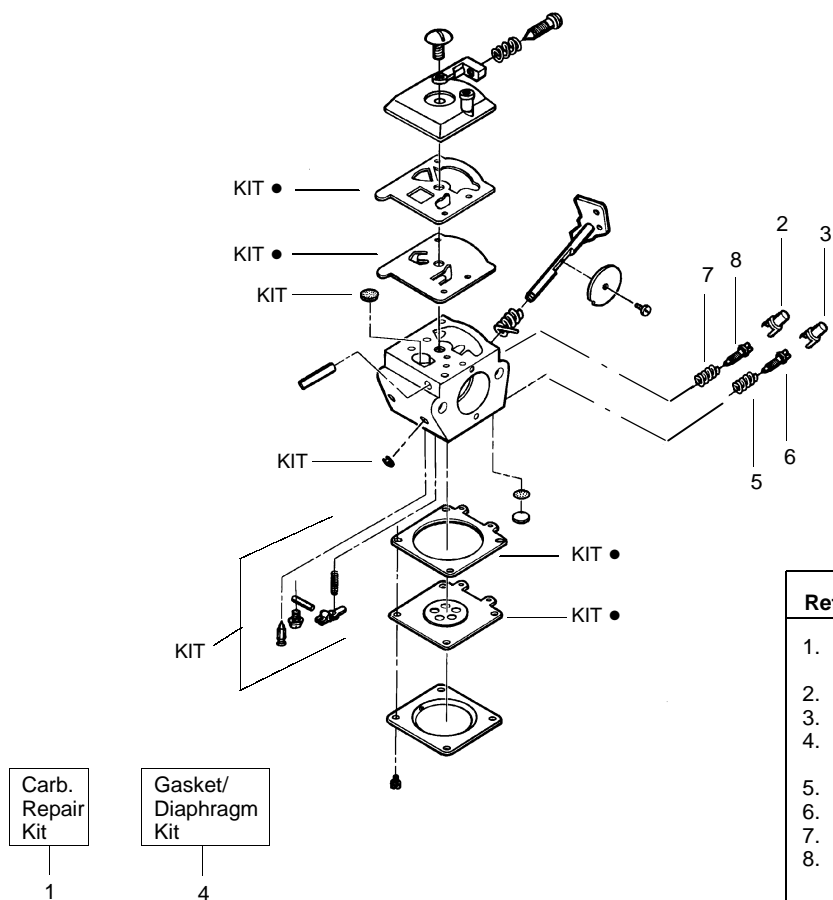

PARTS LIST NO. 530087845		POULAN PRO® PARTS LIST	MODEL(s) 196	
DATE 8/15/02	REPLACES 530087845-7/25/01		NOTE: Illustration may differ from actual model due to design changes	PAGE NO. 3

Carburetor Assembly No. 530069651 - WT298B

Ref.	Part No.	Description
1.	530069829	Carburetor Repair Kit (KIT= Indicates Contents)
2.	530038318	Limiter Cap (High-Red)
3.	530038317	Limiter Cap (Low-Blue)
4.	530069844	Gasket/Diaphragm Kit (●=Indicates Contents)
5.	530035293	Needle Spring-Low Speed
6.	530035433	Needle-Low Speed
7.	530035295	Needle Spring-High Speed
8.	530035388	Needle-High Speed

★★★★★ **Service Reference** ★★★★★

This unit was built with two different style gearboxes and driveshaft housings. When ordering these parts, please identify the type you have and order accordingly.