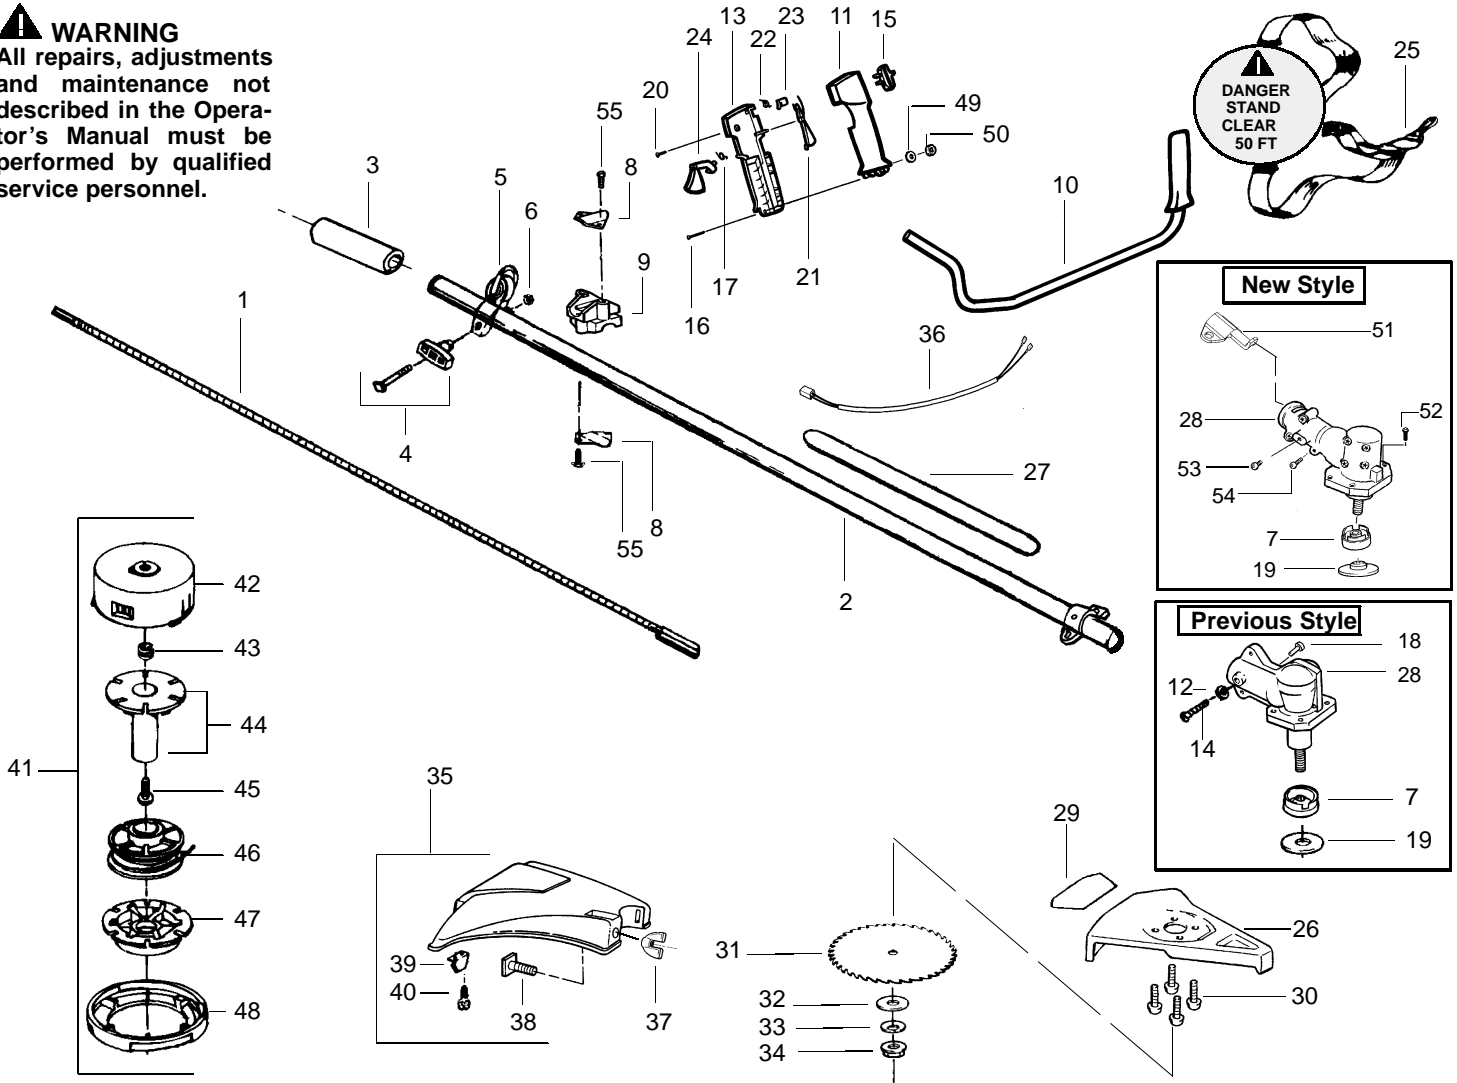

Ref.	Part No.	Description	Ref.	Part No.	Description	Ref.	Part No.	Description
1.	*****	Flex-Shaft-57"	22.	530403152	Spring Throttle Lock	42.	530014194	Hub Ass'y.
2.	*****	Drive Shaft Housing	23.	502209602	Throttle Lock	43.	530094956	Spring
3.	530027706	Pad-Drive Shaft	24.	502199203	Throttle Trigger	44.	530069312	Locking Plate Kit
4.	530069252	"T" Handle Ass'y.	25.	530094417	Shoulder Strap	45.	530015542	Screw
5.	530094686	Clamp Harness Assy.	26.	530069780	Blade Shield Kit	46.	952711564	Spool w/Line
6.	530015197	Nut	27.	530055349	Shaft Warning Decal	47.	530094522	Release Button
7.	*****	Dust Cup	28.	*****	Gear Box Ass'y.	48.	530094521	Cover
8.	530094572	Handlebar Bracket	29.	530049211	Decal Blade Direction	49.	530016285	Washer, Split Lock
9.	530012207	Clamp-Handlebar	30.	530016141	Screw	50.	530016284	Nut
10.	530047139	Handlebar Ass'y.	31.	952701610	Brush Blade	51.	530095812	Bracket-Shield (Type 3)
11.	502208507	Throttle Hsg. Left	32.	530015792	Washer-Flat	52.	530016312	Screw (Type 3)
12.	530015328	Lockwasher-Locator	33.	530015492	Washer-Spring Bevel	53.	530016301	Screw (Type 3)
13.	502208607	Throttle Hsg. Right	34.	530015793	Nut-Flange	54.	530016309	Screw (Type 3)
14.	530016140	Screw-Locator	35.	530069779	Shield Kit Ass'y. (Incls. 37-40)	55.	530015791	Screw
15.	503718201	Rocker Switch						
16.	530015933	Screw	36.	530053255	Wire Harness Ass'y.			
17.	502199301	Trigger Spring	37.	530401992	Wingnut			
18.	530015650	Screw-Pinch Clamp	38.	530015820	Bolt			
19.	*****	Washer-Blade Ret.	39.	530052285	Line Limiter			
20.	503210719	Screw	40.	530015805	Screw			
21.	502199403	Throttle Lockout	41.	952711565	Cutting Head Ass'y. (Incls. 42-48)			
							Not Shown	
						530088777	Operator Manual	
						530031098	Hex Wrench (3/16)	
						530031159	Hex Wrench (5/32)	