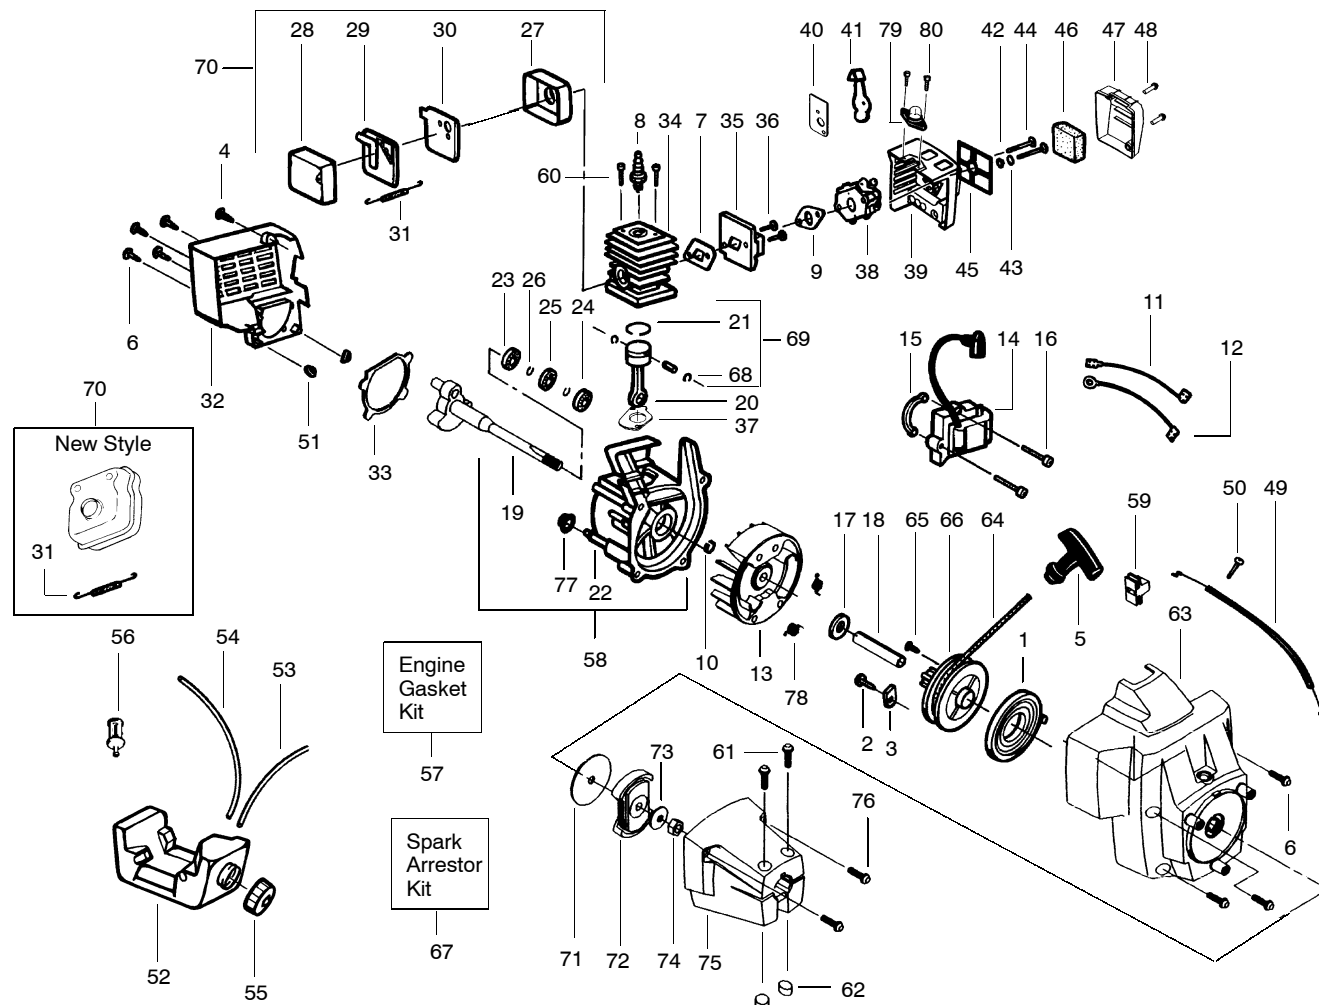

PARTS LIST NO. <b>530087791</b>		<b>WEED EATER® PARTS LIST</b>	MODEL(s) <b>BC2400</b>
DATE <b>9/9/99</b>	REPLACES <b>530087791-2/7/99</b>		NOTE: Illustration may differ from actual model due to design changes

✓ = NEW PART NUMBER FOR THIS IPL

★ = REFER TO THE SERVICE REFERENCE INDICATED FOR MORE INFORMATION. (LOCATED AT END OF IPL)

PARTS LIST NO. <b>530087791</b>		<b>WEED EATER® PARTS LIST</b>	MODEL(s) <b>BC2400</b>
DATE <b>9/9/99</b>	REPLACES <b>530087791-2/7/99</b>		<b>Note:</b> Illustration may differ from actual model due to design changes

**Carburetor Assembly No. 530069998**

Ref.	Part No.	Description
1.	530069829	Carburetor Repair Kit (KIT= Indicates Contents)
2.	530038318	Limiter Cap (High-Red)
3.	530038317	Limiter Cap (Low-Blue)
4.	530069844	Gasket/Diaphragm Kit (●=Indicates Contents)
5.	530035293	Needle Spring-Low Speed
6.	530035433	Needle-Low Speed
7.	530035295	Needle Spring-High Speed
8.	530035388	Needle-High Speed