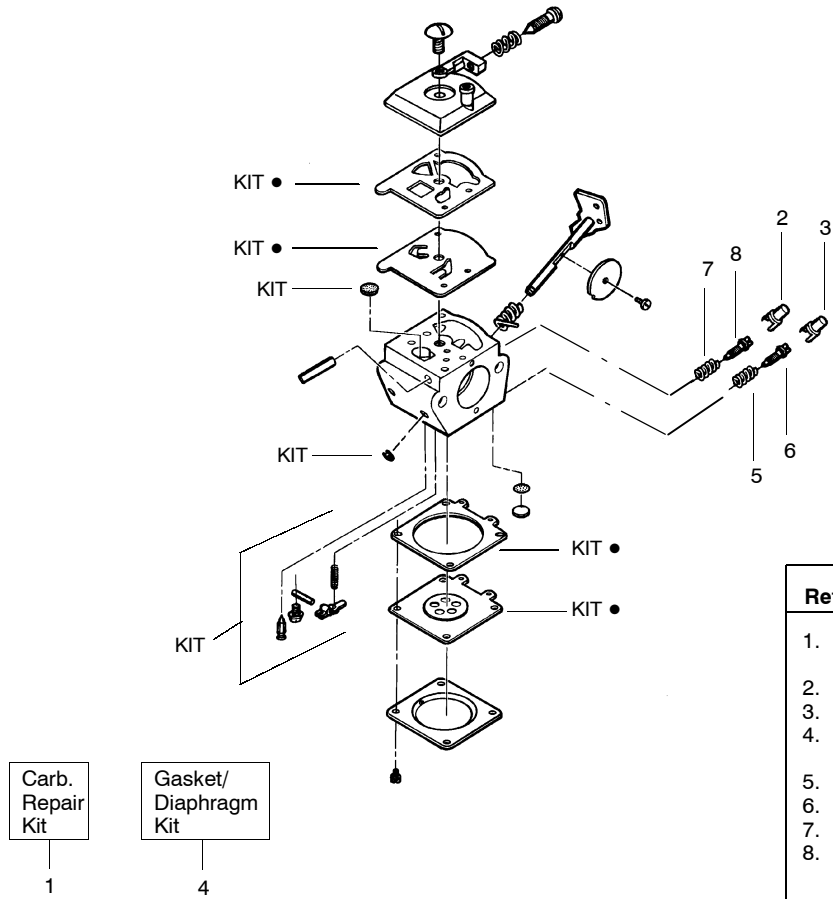

PARTS LIST NO. <b>530087791</b>		<b>WEED EATER® PARTS LIST</b>	MODEL(s) <b>BC2400</b>
DATE <b>9/9/99</b>	REPLACES <b>530087791-2/7/99</b>		NOTE: Illustration may differ from actual model due to design changes

✓ = NEW PART NUMBER FOR THIS IPL

★ = REFER TO THE SERVICE REFERENCE INDICATED FOR MORE INFORMATION. (LOCATED AT END OF IPL)

PARTS LIST NO. <b>530087791</b>		<b>WEED EATER® PARTS LIST</b>	MODEL(s) <b>BC2400</b>
DATE <b>9/9/99</b>	REPLACES <b>530087791-2/7/99</b>		<b>Note:</b> Illustration may differ from actual model due to design changes

**Carburetor Assembly No. 530069998**

Ref.	Part No.	Description
1.	530069829	Carburetor Repair Kit (KIT= Indicates Contents)
2.	530038318	Limiter Cap (High-Red)
3.	530038317	Limiter Cap (Low-Blue)
4.	530069844	Gasket/Diaphragm Kit (●=Indicates Contents)
5.	530035293	Needle Spring-Low Speed
6.	530035433	Needle-Low Speed
7.	530035295	Needle Spring-High Speed
8.	530035388	Needle-High Speed