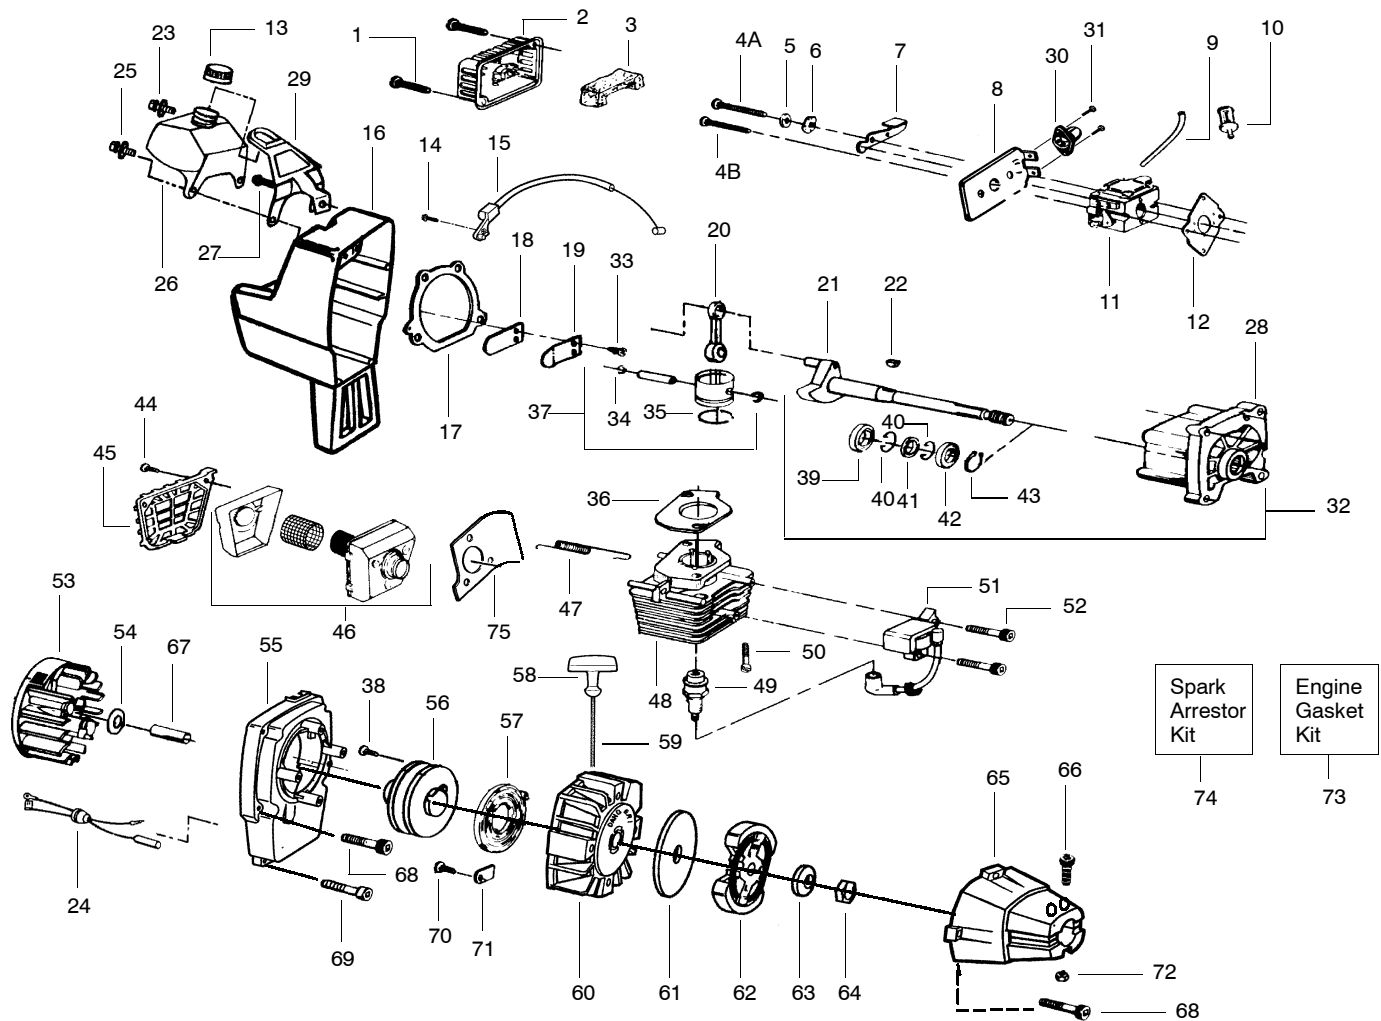

PARTS LIST NO. <b>530087790</b>		<b>WEED EATER® PARTS LIST</b>	MODEL(s) <b>BC3100</b>
DATE <b>9/6/00</b>	REPLACES <b>530087790-8/23/99</b>		Note: Illustration may differ from actual model due to design changes

✓ = NEW PART NUMBER FOR THIS IPL

★ = REFER TO THE SERVICE REFERENCE INDICATED FOR MORE INFORMATION. (LOCATED AT END OF IPL)

PARTS LIST NO. <b>530087790</b>		<b>WEED EATER® PARTS LIST</b>	MODEL(s) <b>BC3100</b>
DATE <b>9/6/00</b>	REPLACES <b>530087790-8/23/99</b>		<b>Note:</b> Illustration may differ from actual model due to design changes

**Carburetor Assembly No. 530069651 - WT298B**

Ref.	Part No.	Description
1.	530069829	Carburetor Repair Kit (KIT= Indicates Contents)
2.	530038318	Limiter Cap (High-Red)
3.	530038317	Limiter Cap (Low-Blue)
4.	530069844	Gasket/Diaphragm Kit (●=Indicates Contents)
5.	530035293	Needle Spring-Low Speed
6.	530035433	Needle-Low Speed
7.	530035295	Needle Spring-High Speed
8.	530035388	Needle-High Speed