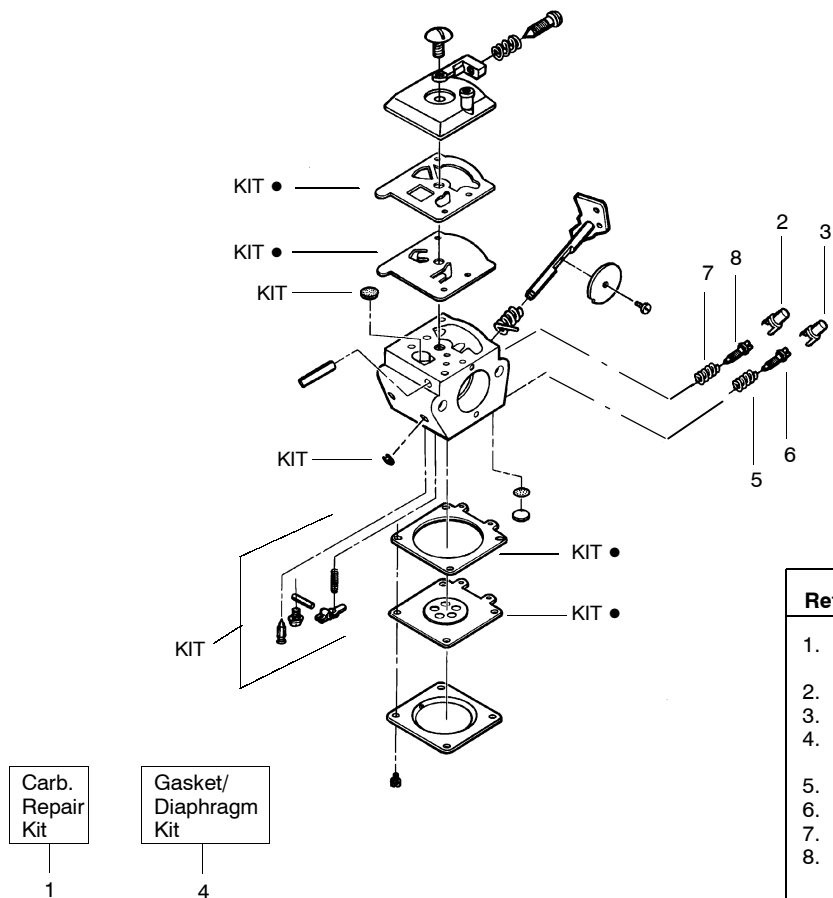

PARTS LIST NO. <b>530087790</b>		<b>WEED EATER® PARTS LIST</b>	MODEL(s) <b>BC3100</b>
DATE <b>9/6/00</b>	REPLACES <b>530087790-8/23/99</b>		Note: Illustration may differ from actual model due to design changes

✓ = NEW PART NUMBER FOR THIS IPL

★ = REFER TO THE SERVICE REFERENCE INDICATED FOR MORE INFORMATION. (LOCATED AT END OF IPL)

PARTS LIST NO. <b>530087790</b>		<b>WEED EATER® PARTS LIST</b>	MODEL(s) <b>BC3100</b>
DATE <b>9/6/00</b>	REPLACES <b>530087790-8/23/99</b>		<b>Note:</b> Illustration may differ from actual model due to design changes

**Carburetor Assembly No. 530069651 - WT298B**

Ref.	Part No.	Description
1.	530069829	Carburetor Repair Kit (KIT= Indicates Contents)
2.	530038318	Limiter Cap (High-Red)
3.	530038317	Limiter Cap (Low-Blue)
4.	530069844	Gasket/Diaphragm Kit (●=Indicates Contents)
5.	530035293	Needle Spring-Low Speed
6.	530035433	Needle-Low Speed
7.	530035295	Needle Spring-High Speed
8.	530035388	Needle-High Speed