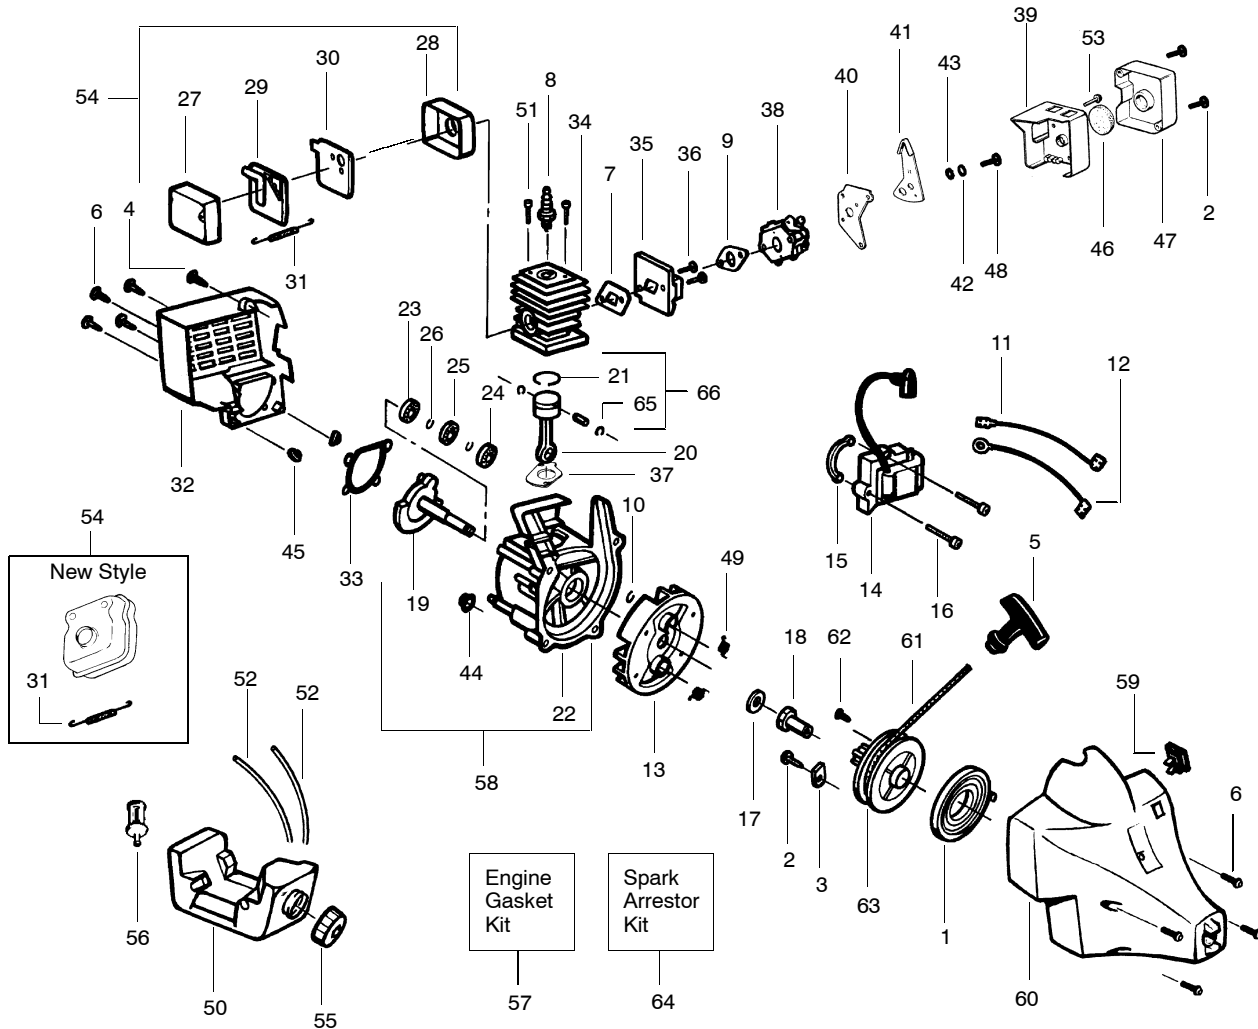

PARTS LIST NO. 530087523		WEED EATER® PARTS LIST	MODEL(S) XT600
DATE 9/2/99	REPLACES 530087523-6/8/99		Note: Illustration may differ from actual model due to design changes

Ref.	Part No.	Description	Ref.	Part No.	Description	Ref.	Part No.	Description
1.	530042086	Starter Spring	29.	530053500	Muffler Baffle-Exit	51.	530015953	Screw-Cylinder
2.	530015966	Screw	30.	530053499	Muffler Baffle-First	52.	530069599	Fuel Line Kit (Incls. Vent Line)
3.	530016168	Retainer-Pulley	31.	-	Muffler Spring	53.	530015557	Screw
4.	530015880	Screw-Shrd/Fan Hsg.	32.	530016197	Old Style	54.	-	Muffler Kit (Incl. 27-31)
5.	530027569	Starter Handle	33.	530019181	New Style	55.	530069989	Old Style
6.	530015810	Screw	34.	530049233	Rear Shroud	56.	530071309	New Style
7.	530019243	Gasket-Cylind./Carb.	35.	530069757	Gasket-C'case	57.	530014347	Fuel Cap Ass'y.
8.	530030075	Spark Plug (RCJ 8Y)	36.	530069758	Cylinder Kit	58.	530014362	Fuel Pickup Ass'y.
9.	530019194	Gasket-Carb.	37.	530016014	Carb. Adaptor Kit	59.	530069913	Engine Gasket Kit (Incl. 7,9,33,37)
10.	530015945	Retainer Ring-C'case	38.	-	Screw	60.	530014729	C'case & C'shaft Assy. (Incl. 10,19,22-26)
11.	530049390	Lead Wire	39.	530069754	Gasket-Cylinder	61.	530038114	On/Off Switch
12.	530049389	Ground Wire	40.	530047908	Carburetor Ass'y Kit (Incl. Limiter Cap)	62.	530049058	Fan Housing Ass'y
13.	530069886	Flywheel Ass'y.	41.	530047914	Walbro (WA226)	63.	530069232	Rope Kit
14.	530039163	Ignition Module	42.	530047916	Zama (C1U-W7)	64.	-	Spark Arrestor Kit Old Style
15.	530036145	Spacer-Module	43.	530047908	Air Box	65.	530069380	New Style
16.	530015954	Screw-Module	44.	530015852	Choke Plate	66.	530071290	Piston Pin Retainer
17.	530015828	Washer-Thrust	45.	530015254	Choke Lever		530069987	Piston Kit (Incl. 21, 65 & Pin)
18.	530027953	Drive Coupling	46.	530036792	Spacer-Choke			
19.	530014532	Crankshaft Ass'y.	47.	530036792	Wave Washer			
20.	530069615	Connecting Rod Ass'y.	48.	530036792	Isolator-C'Case			
21.	530049903	Piston Ring	49.	530049095	Isolator-Shroud			
22.	530014861	Crankcase Ass'y. (Incl 23-26)	50.	530049299	Air Filter Foam			
23.	530032125	Inner Bearing			Air Filter Cover			
24.	530032124	Outer Bearing			Screw			
25.	530019179	C'case Seal			Starter Dog Spring			
26.	530015941	Retain. Ring-C'shaft			Fuel Tank Ass'y (Incl. 55, 56, 70 & 71)			
27.	530036578	Muffler Body						
28.	530036577	Muffler Cover						