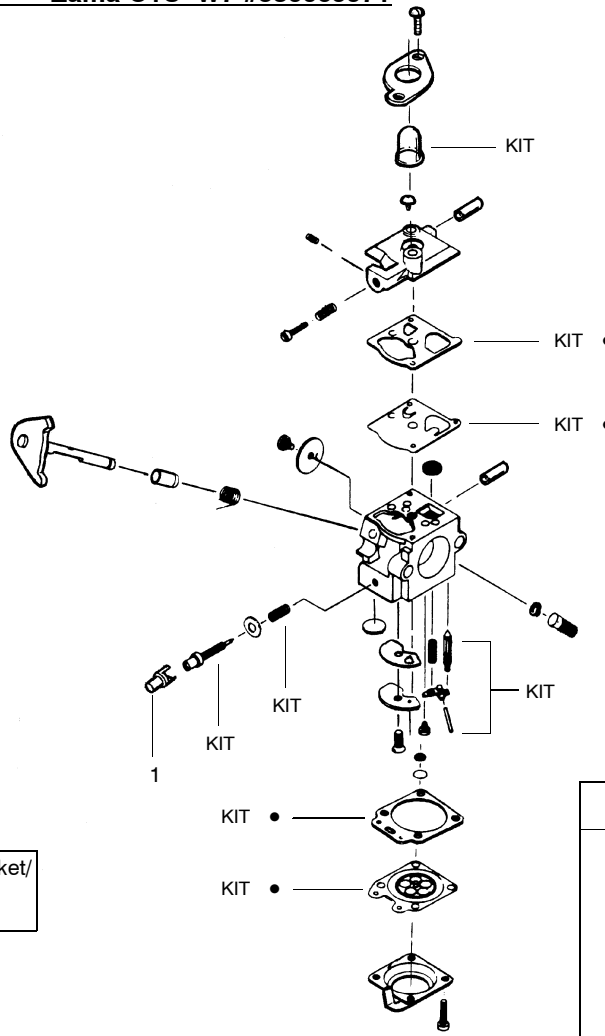

PARTS LIST NO. 530087523		WEED EATER® PARTS LIST	MODEL(s) XT600	
DATE 9/2/99	REPLACES 530087523-6/8/99		Note: Illustration may differ from actual model due to design changes	PAGE NO. 3

Carburetor Assembly Walbro WA226 #530069754
Zama C1U-W7 #530069971

Carb. Repair Kit

2

Gasket/Dia. Kit

3

Ref.	Part No.	Description
1.	530038404	Limiter Cap
2.	-	Carburetor Repair Kit (KIT = Indicates Contents)
	530069842	Walbro
	530069969	Zama
3.	-	Gasket Diaphragm Kit (• = Indicates Contents)
	530069844	Walbro
	530069970	Zama