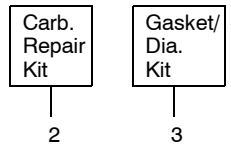

PARTS LIST NO. 530087522		WEED EATER® PARTS LIST	MODEL(s) XT400	
DATE 9/2/99	REPLACES 530087522-6/8/99		Note: Illustration may differ from actual model due to design changes	PAGE NO. 3

Carburetor Assembly Walbro WA226 #530069754
Zama C1U-W7 #530069971

Ref.	Part No.	Description
1.	530038404	Limiter Cap
2.	-	Carburetor Repair Kit (KIT = Indicates Contents)
	530069842	Walbro
	530069969	Zama
3.	-	Gasket Diaphragm Kit (• = Indicates Contents)
	530069844	Walbro
	530069970	Zama

✓ = NEW PART NUMBER FOR THIS IPL

★ = REFER TO THE SERVICE REFERENCE INDICATED FOR MORE INFORMATION. (LOCATED AT END OF IPL)