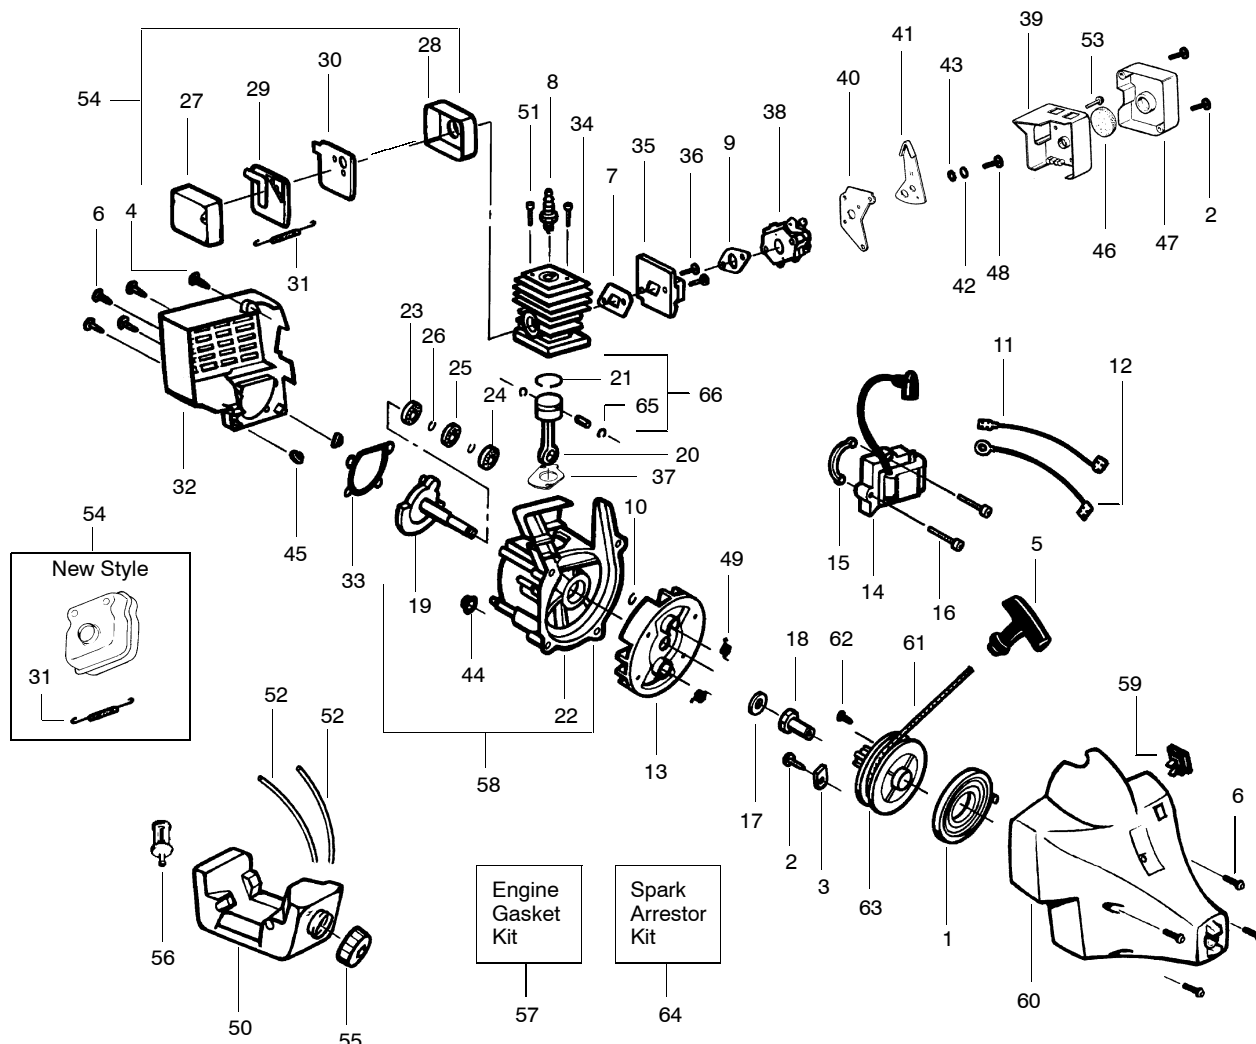

PARTS LIST NO. 530087522		<b>WEED EATER® PARTS LIST</b>	MODEL(s) XT400
DATE 9/2/99	REPLACES 530087522-6/8/99		<b>Note:</b> Illustration may differ from actual model due to design changes

**▲ WARNING**  
All repairs, adjustments and maintenance not described in the Operator's Manual must be performed by qualified service personnel.

Ref.	Part No.	Description	Ref.	Part No.	Description
1.	530053614	Drive Shaft	16.	530053246	Hub Ass'y.
2.	530016179	Screw-Throttle Hsg.	17.	530053241	Spring
3. ✓	530095655	Throttle Cable Ass'y. (Includes Trigger)	18.	530401957	Clip-Retainer-Head
4.	530047923	Throttle Hsg. (Right)	19.	952711548	Spool w/Line
5.	530047924	Throttle Hsg. (Left)	20.	530401992	Wingnut
6.	530047919	Assist Handle	21.	530016193	Washer
7.	530016173	Bolt-Handle	22.	530042084	Spring
8.	530016119	T-Knob	23.	530047925	Actuator
9.	530015810	Screw	24.	530047911	Locator-Left
10.	530094543	Dust Cup	25.	530047912	Locator-Right
11.	530053604	Drive Shaft Hsg. Ass'y.			
12.	530052286	Line Limiter		Not Shown	
13.	530015814	Screw-Line Limiter			
14.	530069930	Shield Kit Ass'y. (Incl. 12 & 13)		530087153	Operator's Manual
15.	952711547	Cutting Head Ass'y. (Incl. 16-19)		530047899	Shaft Warning Decal
				530047665	Decal-Stop

✓ = NEW PART NUMBER FOR THIS IPL      ★ = REFER TO THE SERVICE REFERENCE INDICATED FOR MORE INFORMATION. (LOCATED AT END OF IPL)

PARTS LIST NO. 530087522		WEED EATER® PARTS LIST	MODEL(S) XT400
DATE 9/2/99	REPLACES 530087522-6/8/99		Note: Illustration may differ from actual model due to design changes

✓ = NEW PART NUMBER FOR THIS IPL

★ = REFER TO THE SERVICE REFERENCE INDICATED FOR MORE INFORMATION. (LOCATED AT END OF IPL)

PARTS LIST NO. 530087522		<b>WEED EATER® PARTS LIST</b>	MODEL(s) XT400
DATE 9/2/99	REPLACES 530087522-6/8/99		Note: Illustration may differ from actual model due to design changes