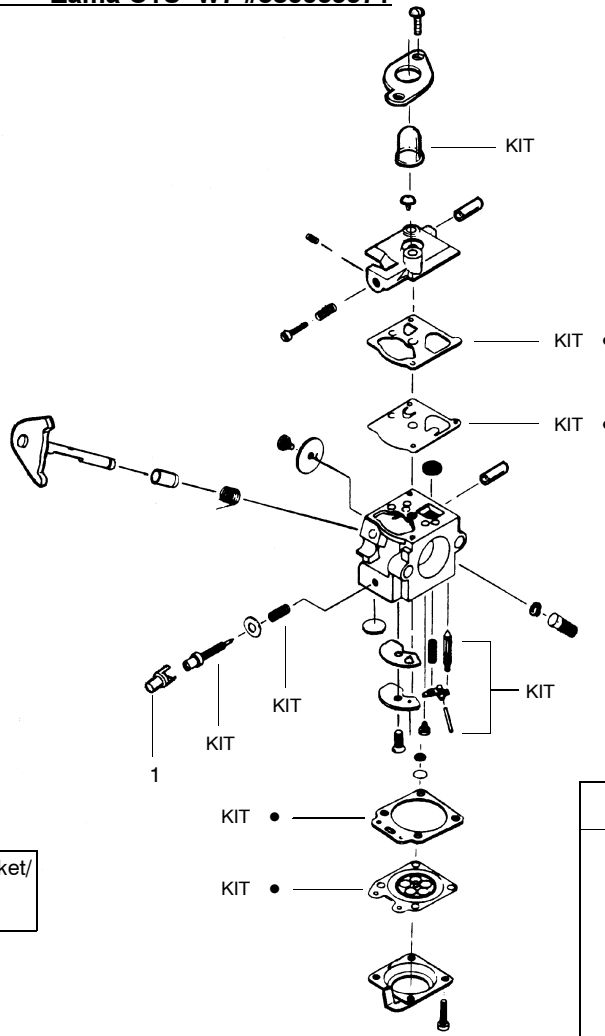

PARTS LIST NO. 530087522		WEED EATER® PARTS LIST	MODEL(s) XT400	
DATE 9/2/99	REPLACES 530087522-6/8/99		Note: Illustration may differ from actual model due to design changes	PAGE NO. 3

Carburetor Assembly Walbro WA226 #530069754
Zama C1U-W7 #530069971

Ref.	Part No.	Description
1.	530038404	Limiter Cap
2.	-	Carburetor Repair Kit (KIT = Indicates Contents)
	530069842	Walbro
	530069969	Zama
3.	-	Gasket Diaphragm Kit (• = Indicates Contents)
	530069844	Walbro
	530069970	Zama

✓ = NEW PART NUMBER FOR THIS IPL

★ = REFER TO THE SERVICE REFERENCE INDICATED FOR MORE INFORMATION. (LOCATED AT END OF IPL)