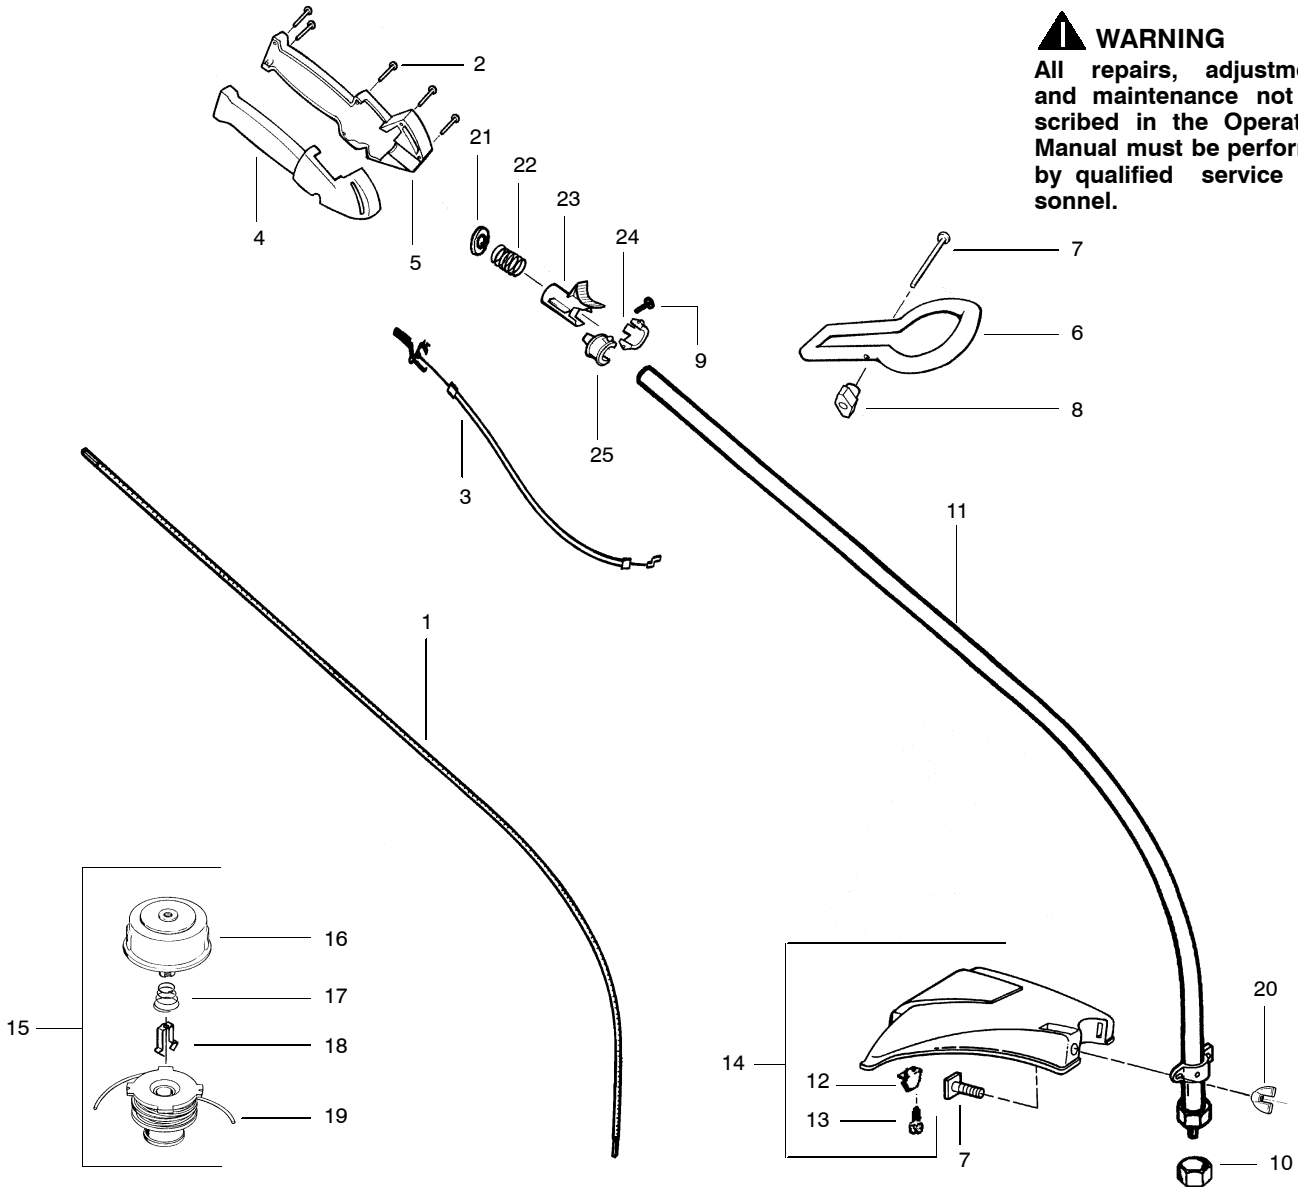

PARTS LIST NO. 530087522		<b>WEED EATER® PARTS LIST</b>	MODEL(s) XT400
DATE 9/2/99	REPLACES 530087522-6/8/99		<b>Note:</b> Illustration may differ from actual model due to design changes

**▲ WARNING**  
All repairs, adjustments and maintenance not described in the Operator's Manual must be performed by qualified service personnel.

Ref.	Part No.	Description	Ref.	Part No.	Description
1.	530053614	Drive Shaft	16.	530053246	Hub Ass'y.
2.	530016179	Screw-Throttle Hsg.	17.	530053241	Spring
3. ✓	530095655	Throttle Cable Ass'y. (Includes Trigger)	18.	530401957	Clip-Retainer-Head
4.	530047923	Throttle Hsg. (Right)	19.	952711548	Spool w/Line
5.	530047924	Throttle Hsg. (Left)	20.	530401992	Wingnut
6.	530047919	Assist Handle	21.	530016193	Washer
7.	530016173	Bolt-Handle	22.	530042084	Spring
8.	530016119	T-Knob	23.	530047925	Actuator
9.	530015810	Screw	24.	530047911	Locator-Left
10.	530094543	Dust Cup	25.	530047912	Locator-Right
11.	530053604	Drive Shaft Hsg. Ass'y.			
12.	530052286	Line Limiter		Not Shown	
13.	530015814	Screw-Line Limiter			
14.	530069930	Shield Kit Ass'y. (Incl. 12 & 13)		530087153	Operator's Manual
15.	952711547	Cutting Head Ass'y. (Incl. 16-19)		530047899	Shaft Warning Decal
				530047665	Decal-Stop

✓ = NEW PART NUMBER FOR THIS IPL      ★ = REFER TO THE SERVICE REFERENCE INDICATED FOR MORE INFORMATION. (LOCATED AT END OF IPL)

PARTS LIST NO. 530087522		WEED EATER® PARTS LIST	MODEL(S) XT400
DATE 9/2/99	REPLACES 530087522-6/8/99		Note: Illustration may differ from actual model due to design changes

✓ = NEW PART NUMBER FOR THIS IPL

★ = REFER TO THE SERVICE REFERENCE INDICATED FOR MORE INFORMATION. (LOCATED AT END OF IPL)

PARTS LIST NO. 530087522		<b>WEED EATER® PARTS LIST</b>	MODEL(s) XT400
DATE 9/2/99	REPLACES 530087522-6/8/99		Note: Illustration may differ from actual model due to design changes