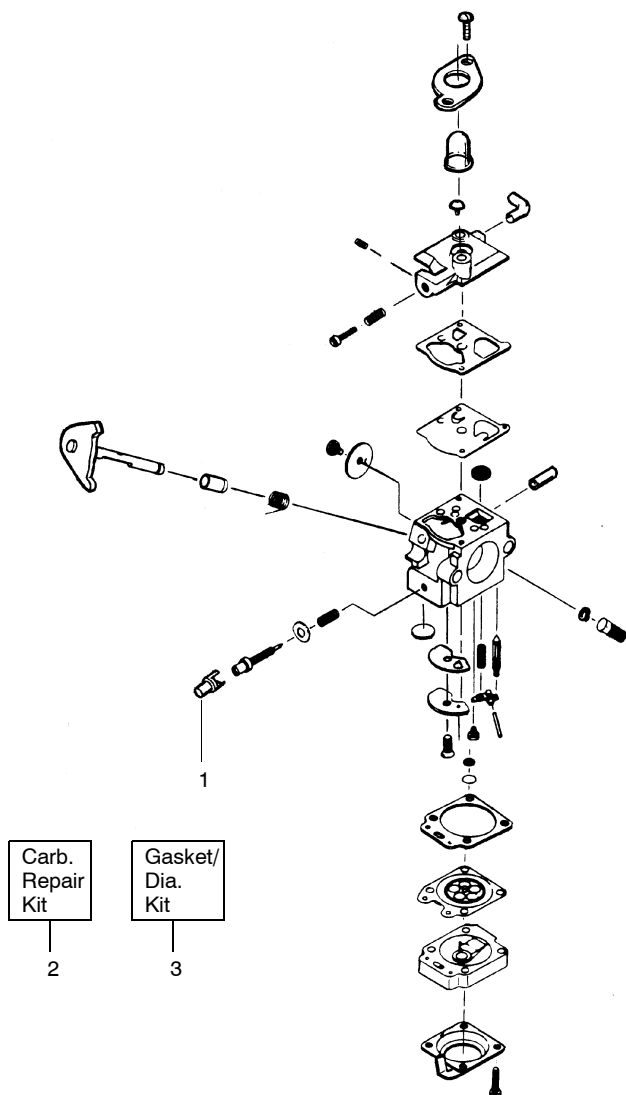

PARTS LIST NO. 530087521		WEED EATER® PARTS LIST	MODEL(s) XT300	
DATE 9/2/99	REPLACES 530087521-6/15/99		Note: Illustration may differ from actual model due to design changes	PAGE NO. 3

Carburetor Assembly #530069754 - NonS2

Ref.	Part No.	Description
1.	530038404	Limiter Cap
2.	530069842	Carburetor Repair Kit
3.	530069844	Gasket Diaphragm Kit