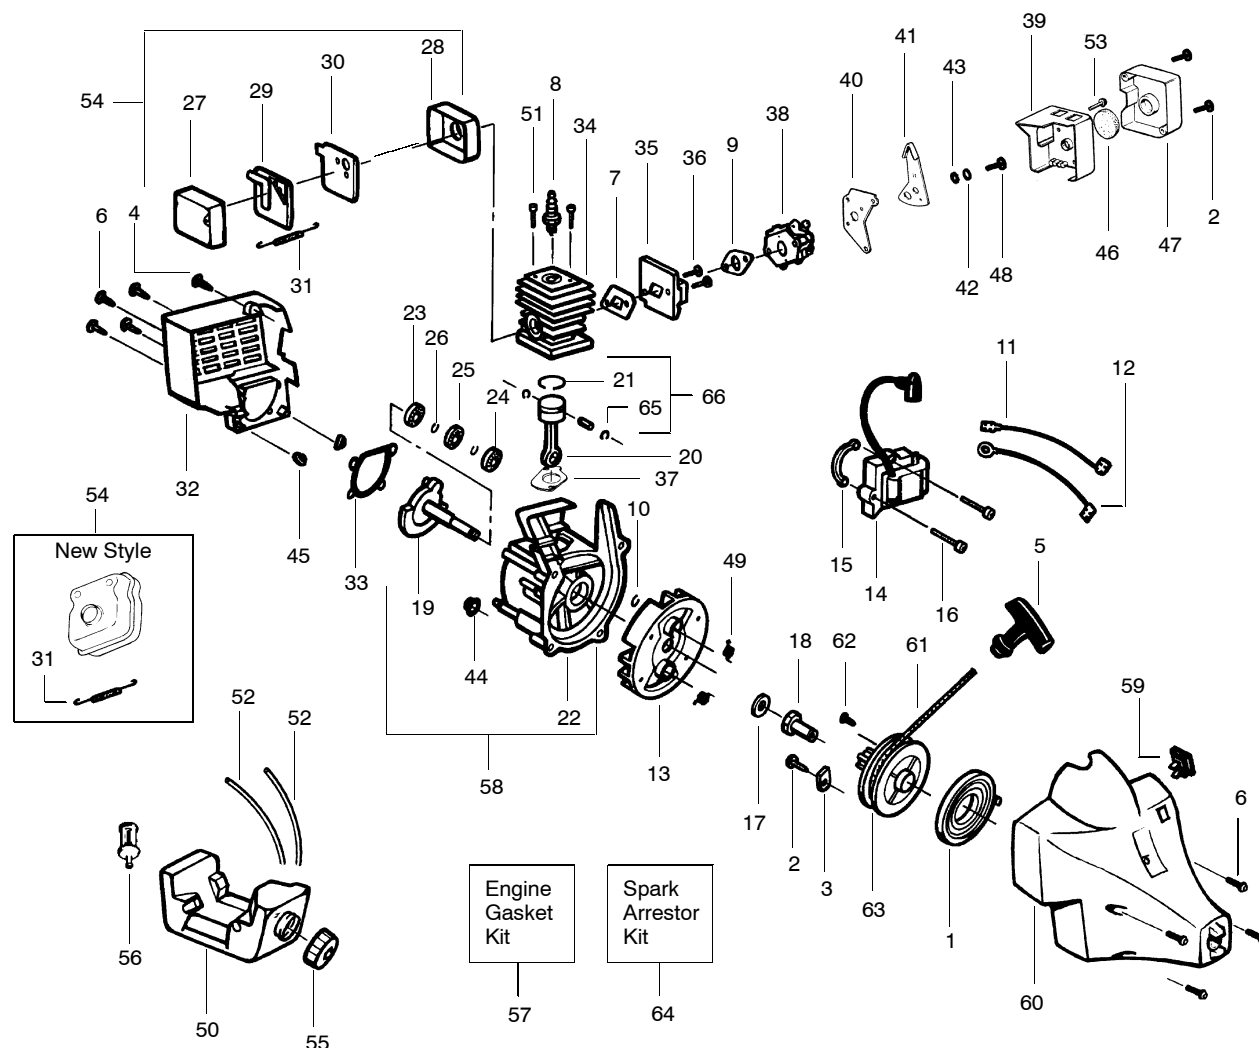

PARTS LIST NO. 530087521		<b>WEED EATER® PARTS LIST</b>	MODEL(s) XT300
DATE 9/2/99	REPLACES 530087521-6/15/99		<b>Note:</b> Illustration may differ from actual model due to design changes

**⚠ WARNING**  
All repairs, adjustments and maintenance not described in the Operator's Manual must be performed by qualified service personnel.

Ref.	Part No.	Description	Ref.	Part No.	Description
1.	530053613	Drive Shaft	15.	952701676	Cutting Head Ass'y. (Incl. 16-19)
2.	530016179	Screw-Throttle Hsg.	16.	530095380	Hub Ass'y.
3. ✓	530095655	Throttle Cable Ass'y. (Includes Trigger)	17.	530401958	Spring
4.	530053020	Throttle Hsg. (Right)	18.	530401957	Clip-Retainer-Head
5.	530053019	Throttle Hsg. (Left)	19.	952701678	Spool w/Line
6.	530094673	Assist Handle	Not Shown		
7.	530015820	Bolt-Handle/Shield		530087069	Operator's Manual
8.	530094742	Clamp-Assist Handle		530047899	Shaft Warning Decal
9.	530401992	Wingnut		530047665	Decal-Stop
10.	530094543	Dust Cup			
11.	530053606	Drive Shaft Hsg. Ass'y.			
12.	530052286	Line Limiter			
13.	530015814	Screw-Line Limiter			
14.	530069930	Shield Kit Ass'y. (Incl. 12 & 13)			

✓ = NEW PART NUMBER FOR THIS IPL      ★ = REFER TO THE SERVICE REFERENCE INDICATED FOR MORE INFORMATION. (LOCATED AT END OF IPL)

PARTS LIST NO. 530087521		WEED EATER® PARTS LIST	MODEL(S) XT300
DATE 9/2/99	REPLACES 530087521-6/15/99		Note: Illustration may differ from actual model due to design changes

✓ = NEW PART NUMBER FOR THIS IPL

\* = REFER TO THE SERVICE REFERENCE INDICATED FOR MORE INFORMATION. (LOCATED AT END OF IPL)

PARTS LIST NO. 530087521		WEED EATER® PARTS LIST	MODEL(s) XT300
DATE 9/2/99	REPLACES 530087521-6/15/99		Note: Illustration may differ from actual model due to design changes