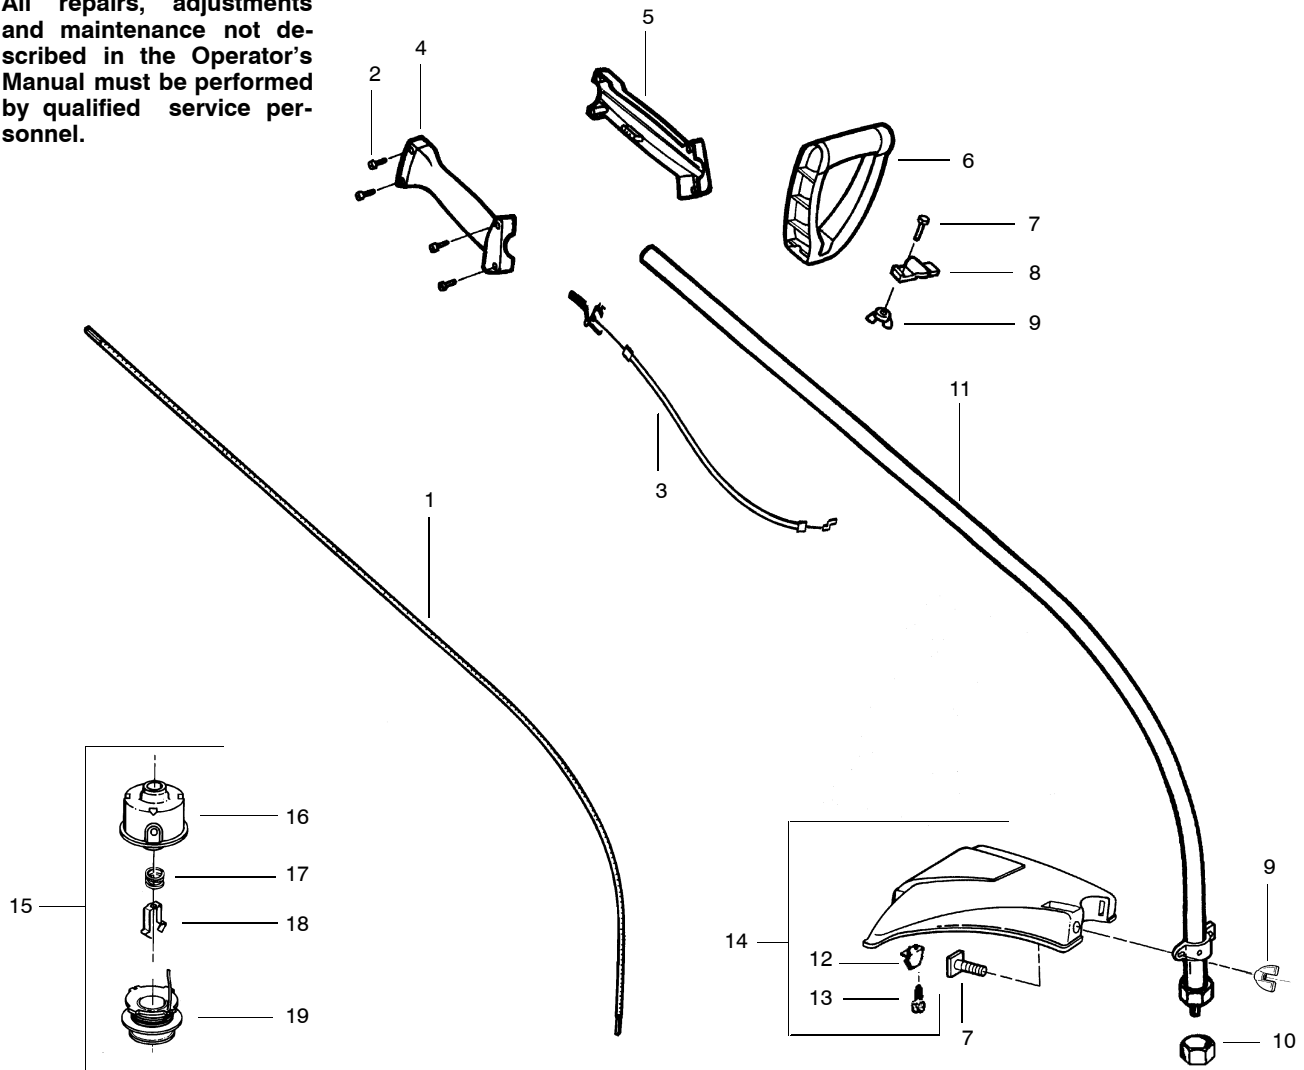

PARTS LIST NO. 530087521		<b>WEED EATER® PARTS LIST</b>	MODEL(s) XT300
DATE 9/2/99	REPLACES 530087521-6/15/99		<b>Note:</b> Illustration may differ from actual model due to design changes

**⚠ WARNING**  
All repairs, adjustments and maintenance not described in the Operator's Manual must be performed by qualified service personnel.

Ref.	Part No.	Description	Ref.	Part No.	Description
1.	530053613	Drive Shaft	15.	952701676	Cutting Head Ass'y. (Incl. 16-19)
2.	530016179	Screw-Throttle Hsg.	16.	530095380	Hub Ass'y.
3. ✓	530095655	Throttle Cable Ass'y. (Includes Trigger)	17.	530401958	Spring
4.	530053020	Throttle Hsg. (Right)	18.	530401957	Clip-Retainer-Head
5.	530053019	Throttle Hsg. (Left)	19.	952701678	Spool w/Line
6.	530094673	Assist Handle	Not Shown		
7.	530015820	Bolt-Handle/Shield		530087069	Operator's Manual
8.	530094742	Clamp-Assist Handle		530047899	Shaft Warning Decal
9.	530401992	Wingnut		530047665	Decal-Stop
10.	530094543	Dust Cup			
11.	530053606	Drive Shaft Hsg. Ass'y.			
12.	530052286	Line Limiter			
13.	530015814	Screw-Line Limiter			
14.	530069930	Shield Kit Ass'y. (Incl. 12 & 13)			

✓ = NEW PART NUMBER FOR THIS IPL      ★ = REFER TO THE SERVICE REFERENCE INDICATED FOR MORE INFORMATION. (LOCATED AT END OF IPL)

PARTS LIST NO. 530087521		WEED EATER® PARTS LIST	MODEL(S) XT300
DATE 9/2/99	REPLACES 530087521-6/15/99		Note: Illustration may differ from actual model due to design changes

✓ = NEW PART NUMBER FOR THIS IPL

\* = REFER TO THE SERVICE REFERENCE INDICATED FOR MORE INFORMATION. (LOCATED AT END OF IPL)

PARTS LIST NO. 530087521		WEED EATER® PARTS LIST	MODEL(s) XT300
DATE 9/2/99	REPLACES 530087521-6/15/99		Note: Illustration may differ from actual model due to design changes