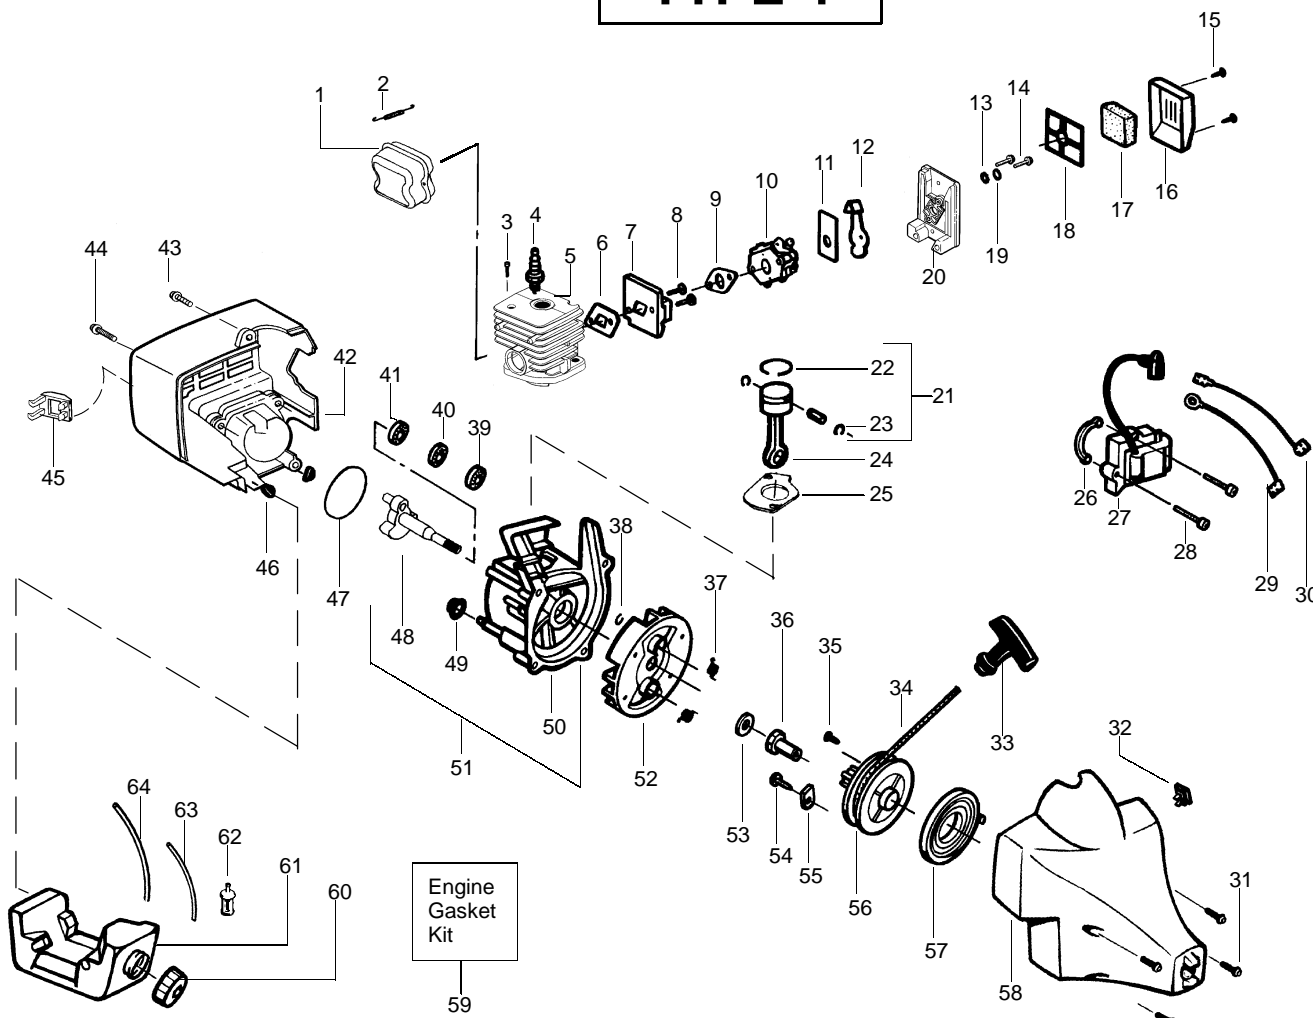

PARTS LIST NO. 530087521		WEED EATER® PARTS LIST	MODEL(S) XT300	
DATE 10/15/02	REPLACES 530087521-8/16/02		Note: Illustration may differ from actual model due to design changes	PAGE NO. 5

TYPE 4

Ref.	Part No.	Description	Ref.	Part No.	Description	Ref.	Part No.	Description
1.	530071396	Kit - Muffler (incl. 2 & spark arrestor screen)	22.	530055120	Piston Ring	46.	530036793	Isolator-Shroud
2.	530042088	Muffler Spring	23.	530015162	Retainer-Piston Pin	47.	530071363	O-Ring-C'case(kit)
3.	530015953	Screw-Cylinder	24.	530069945	Assy-Connecting Rod	48.	530012413	Assy-Crankshaft
4.	952030249	Spark Plug (RCJ 6Y)	25.	530071363	Gasket-Cylinder(kit)	49.	530036792	Isolator-Crankcase
5.	530071359	Kit - Cylinder	26.	530036145	Spacer-Module	50.	530012491	Assy-Crankcase (Incl. 39-41)
6.	530071363	Gasket-Cyl/Carb.(kit)	27.	530039211	Ignition Module	51.	530071337	Assy-C'case & C'shaft (Incl. 38,48,50)
7.	530056404	Adaptor-carb.	28.	530015954	Screw	52.	530069886	Assy-Flywheel
8.	530016014	Screw	29.	530054448	Assy-Ground Wire	53.	530015828	Washer-Flat
9.	530071363	Gasket-Carb.(kit)	30.	530054449	Assy-Leadwire	54.	530015775	Screw
10.	530069754	Kit - Carburetor Ass'y (Incl. Limiter Cap)	31.	530015810	Screw	55.	530053985	Retainer-Can
11.	530038747	Plate-Choke Mounting	32.	530069572	Kit-Switch	56.	530071324	Kit-Starter Pulley (Incl. 35)
12.	530035499	Lever-Choke	33.	530027569	Handle-Starter	57.	530042086	Spring-Starter
13.	530015254	Washer	34.	530071325	Kit - Rope	58.	530071415	Assy-Fan Housing
14.	530016353	Screw	35.	530016326	Screw	59.	530071363	Kit-Engine Gasket (Incl. 6,9,25,47)
15.	530015892	Screw	36.	530027953	Coupling-Drive	60.	530014347	Assy-Fuel Tank
16.	530054414	Cover-Air Box	37.	530023817	Spring-Starter Dog	61.	530049299	Assy-Fuel Tank (Incl. cap,filter,lines)
17.	530036575	Foam-Air Filter	38.	530015941	Retain. Ring-C'shaft	62.	530095646	Assy-Fuel Pickup
18.	530036569	Plate-Air Filter Support	39.	530055128	Bearing-Outer	63.	530069247	Kit-Fuel Line
19.	530015852	Spacer-Choke	40.	530071615	Kit-Seal-C'case	64.	530069216	Kit-Fuel Line
20.	530052431	Box-Air	41.	530032125	Bearing-Inner			
21.	530071357	Kit - Piston (Incl. 22, 23)	42.	530056943	Shroud			
			43.	530015880	Screw			
			44.	530015810	Screw			
			45.	530054536	Guard-Muffler			

✓ = NEW PART NUMBER FOR THIS IPL

* = REFER TO THE SERVICE REFERENCE INDICATED FOR MORE INFORMATION. (LOCATED AT END OF IPL)