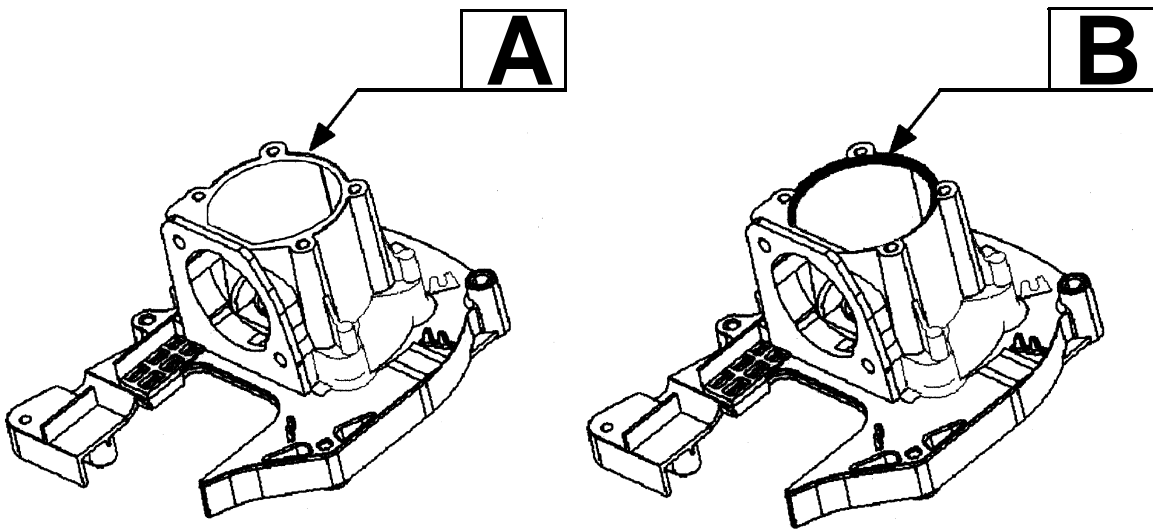

PARTS LIST NO. 530087521		WEED EATER® PARTS LIST	MODEL(s) XT300	
DATE 10/15/02	REPLACES 530087521-8/16/02		Note: Illustration may differ from actual model due to design changes	PAGE NO. 7

***** **SERVICE REFERENCE** *****

Note: When replacing item# 49 on page 2, please note if the surface indicated by the arrow is flat or has a beveled edge and order accordingly.

- (A) Flat Surface – 530-019181 Gasket
- (B) Beveled surface – 530-054624 O-ring

✓ = NEW PART NUMBER FOR THIS IPL   ★ = REFER TO THE SERVICE REFERENCE INDICATED FOR MORE INFORMATION. (LOCATED AT END OF IPL)
● = THESE PARTS ARE ILLUSTRATED FOR CLARITY. ORDER COMPLETE ASSEMBLY.