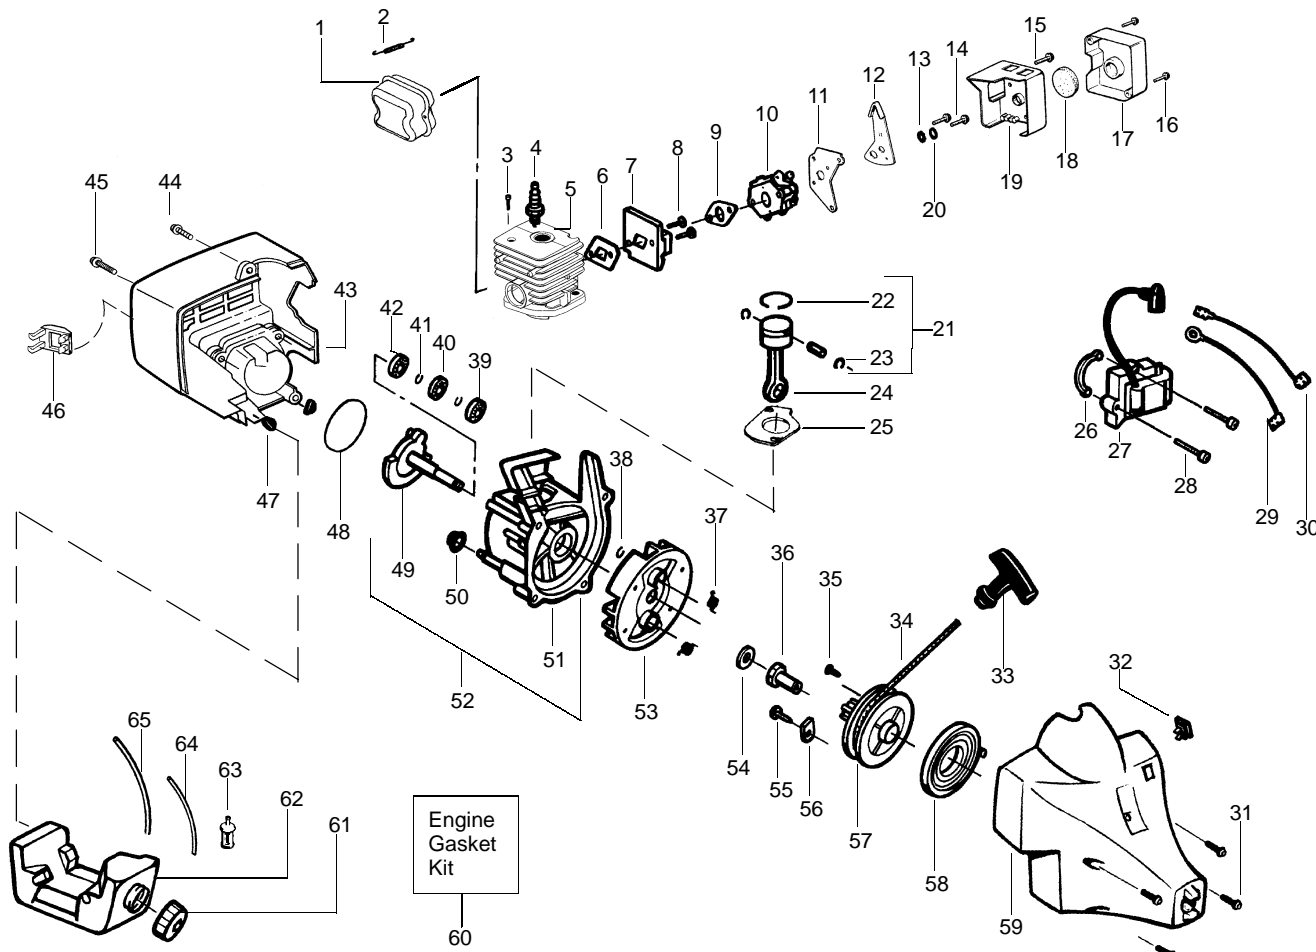

PARTS LIST NO. 530087521		WEED EATER® PARTS LIST	MODEL(S) XT300	
DATE 10/15/02	REPLACES 530087521-8/16/02		Note: Illustration may differ from actual model due to design changes	PAGE NO. 3

TYPE 2

Ref.	Part No.	Description	Ref.	Part No.	Description	Ref.	Part No.	Description
1.	530071396	Kit - Muffler (incl. 2 & spark arrestor screen)	22.	530055120	Piston Ring	47.	530036793	Isolator-Shroud
2.	530042088	Muffler Spring	23.	530015162	Retainer-Piston Pin	48.	530071363	O-Ring-C'case(kit)
3.	530015953	Screw-Cylinder	24.	530069945	Assy-Connecting Rod	49.	530012413	Assy-Crankshaft
4.	952030249	Spark Plug (RCJ 6Y)	25.	530071363	Gasket-Cylinder(kit)	50.	530036792	Isolator-Crankcase
5.	530071359	Kit - Cylinder	26.	530036145	Spacer-Module	51.	530012462	Assy-Crankcase (Incl. 39-42)
6.	530071363	Gasket-Cyl/Carb.(kit)	27.	530055160	Ignition Module	52.	530071337	Assy-C'case & C'shaft (Incl. 38,49,51)
7.	530055535	Adaptor-carb.	28.	530015954	Screw	53.	530069886	Assy-Flywheel
8.	530016014	Screw	29.	530049389	Assy-Ground Wire	54.	530015828	Washer-Flat
9.	530071363	Gasket-Carb.(kit)	30.	530049390	Assy-Leadwire	55.	530015966	Screw
10.	530069754	Kit - Carburetor Ass'y (Incl. Limiter Cap)	31.	530015810	Screw	56.	530016226	Retainer-Can
11.	530047914	Plate-Choke Mounting	32.	530071356	Kit-MomentarySwitch	57.	530069400	Kit-Starter Pulley (Incl. 35)
12.	530047916	Lever-Choke	33.	530027569	Handle-Starter	58.	530042086	Spring-Starter
13.	530015254	Washer	34.	530069232	Kit - Rope	59.	530049468	Assy-Fan Housing
14.	530016353	Screw	35.	530016080	Screw	60.	530071363	Kit-Engine Gasket (Incl. 6,9,25,48)
15.	530016141	Screw	36.	530027953	Coupling-Drive	61.	530014347	Assy-Fuel Cap
16.	530015966	Screw	37.	530023817	Spring-Starter Dog	62.	530049299	Assy-Fuel Tank (Incl. cap,filter,lines)
17.	530049079	Cover-Air Box	38.	530015941	Retain. Ring-C'shaft	63.	530095646	Assy-Fuel Pickup
18.	530047932	Foam-Air Filter	39.	530032124	Bearing-Outer	64.	530069247	Kit-Fuel Line
19.	530047908	Box-Air	40.	530019179	Seal-C'case	65.	530069216	Kit-Fuel Line
20.	530015852	Spacer-Choke	41.	530015945	Retainer Ring-C'case			
21.	530071357	Kit - Piston (Incl. 22, 23 & Pin)	42.	530032125	Bearing-Inner			
			43.	530049233	Shroud			
			44.	530015880	Screw			
			45.	530015810	Screw			
			46.	530054536	Guard-Muffler			

✓ = NEW PART NUMBER FOR THIS IPL   * = REFER TO THE SERVICE REFERENCE INDICATED FOR MORE INFORMATION. (LOCATED AT END OF IPL)