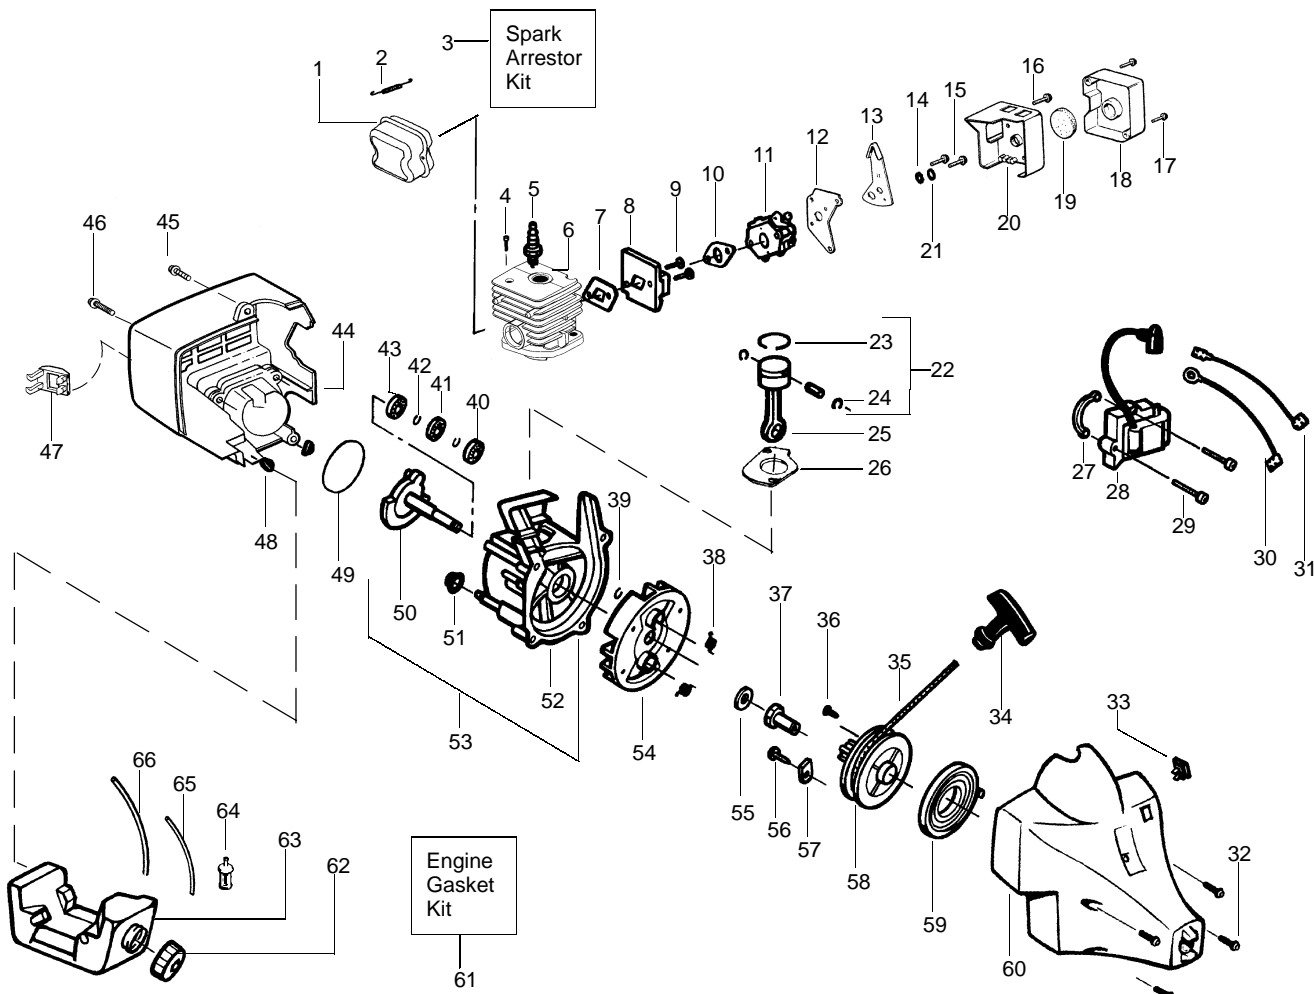

PARTS LIST NO. 530087521		WEED EATER® PARTS LIST	MODEL(S) XT300	
DATE 10/15/02	REPLACES 530087521-8/16/02		Note: Illustration may differ from actual model due to design changes	PAGE NO. 2

TYPE 1

Ref.	Part No.	Description	Ref.	Part No.	Description	Ref.	Part No.	Description
1.	530071390	Kit - Muffler (incl. 2,3)	23.	530055120	Piston Ring	48.	530036793	Isolator-Shroud
2.	530042088	Muffler Spring	24.	530015162	Retainer-Piston Pin	49.	*****	O-Ring-C'case(kit)
3.	530071391	Kit-Spark Arrestor	25.	530069615	Assy-Connecting Rod	50.	530054083	Assy-Crankshaft
4.	530015953	Screw-Cylinder	26.	530069625	Gasket-Cylinder (kit)	51.	530036792	Isolator-Crankcase
5.	952030201	Spark Plug (RCJ 8Y)	27.	530036145	Spacer-Module	52.	530012414	Assy-Crankcase (Incl. 40-43)
6.	530069757	Kit - Cylinder	28.	530055160	Ignition Module	53.	530014729	Assy-C'case & C'shaft (Incl. 39,50,52)
7.	530069625	Gasket-Cyl/Carb.(kit)	29.	530015954	Screw	54.	530069886	Assy-Flywheel
8.	530069758	Kit - Carb. Adaptor	30.	530049389	Assy-Ground Wire	55.	530015828	Washer-Flat
9.	530016014	Screw	31.	530049390	Assy-Leadwire	56.	530015966	Screw
10.	530069625	Gasket-Carb. (kit)	32.	530015810	Kit-MomentarySwitch	57.	530016226	Retainer-Can
11.	530069754	Kit - Carburetor Ass'y (Incl. Limiter Cap)	33.	530071356	Kit - Rope	58.	530069400	Kit-Starter Pulley (Incl. 36)
12.	530047914	Choke Plate Mounting	34.	530027569	Handle-Starter	59.	530042086	Spring-Starter
13.	530047916	Choke Lever	35.	530069232	Kit - Rope	60.	530049468	Assy-Fan Housing
14.	530015254	Washer	36.	530016080	Screw	61.	530069625	Kit-Engine Gasket (Incl. 7,10,26,49)
15.	530015849	Screw	37.	530027953	Coupling-Drive	62.	530014347	Assy-Fuel Cap
16.	530016141	Screw	38.	530023817	Spring-Starter Dog	63.	530049299	Assy-Fuel Tank (Incl. cap,filter,lines)
17.	530015966	Screw	39.	530015941	Retain. Ring-C'shaft	64.	530095646	Assy-Fuel Pickup
18.	530049079	Cover-Air Box	40.	530032124	Bearing-Outer	65.	530069247	Kit-Fuel Line
19.	530047932	Foam-Air Filter	41.	530019179	Seal-C'case	66.	530069216	Kit-Fuel Line
20.	530047908	Box-Air	42.	530015945	Retainer Ring-C'case			
21.	530015852	Spacer-Choke	43.	530032125	Bearing-Inner			
22.	530069756	Kit - Piston (Incl. 23, 24 & Pin)	44.	530049233	Shroud			
			45.	530015880	Screw			
			46.	530015810	Screw			
			47.	530054536	Guard-Muffler			

✓ = NEW PART NUMBER FOR THIS IPL   * = REFER TO THE SERVICE REFERENCE INDICATED FOR MORE INFORMATION. (LOCATED AT END OF IPL)