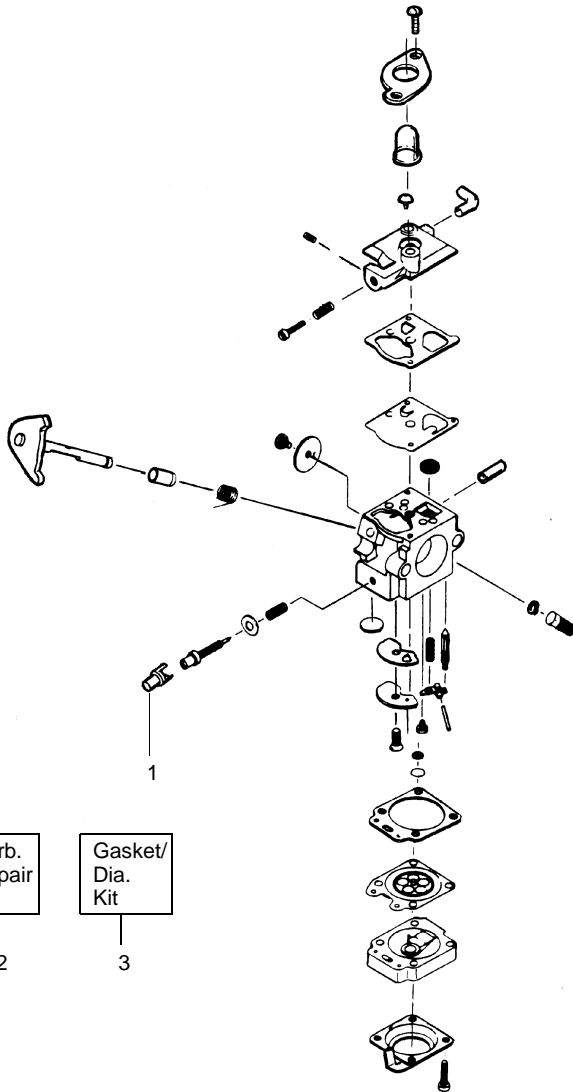

PARTS LIST NO. 530087521		WEED EATER® PARTS LIST	MODEL(s) XT300	
DATE 10/15/02	REPLACES 530087521-8/16/02		Note: Illustration may differ from actual model due to design changes	PAGE NO. 6

TYPE 1,2,3,4

Carburetor Assembly #530069754 - WA226

Ref.	Part No.	Description
1.	530038403	Limiter Cap
2.	530069842	Carburetor Repair Kit
3.	530069844	Gasket Diaphragm Kit

✓ = NEW PART NUMBER FOR THIS IPL

★ = REFER TO THE SERVICE REFERENCE INDICATED FOR MORE INFORMATION. (LOCATED AT END OF IPL)