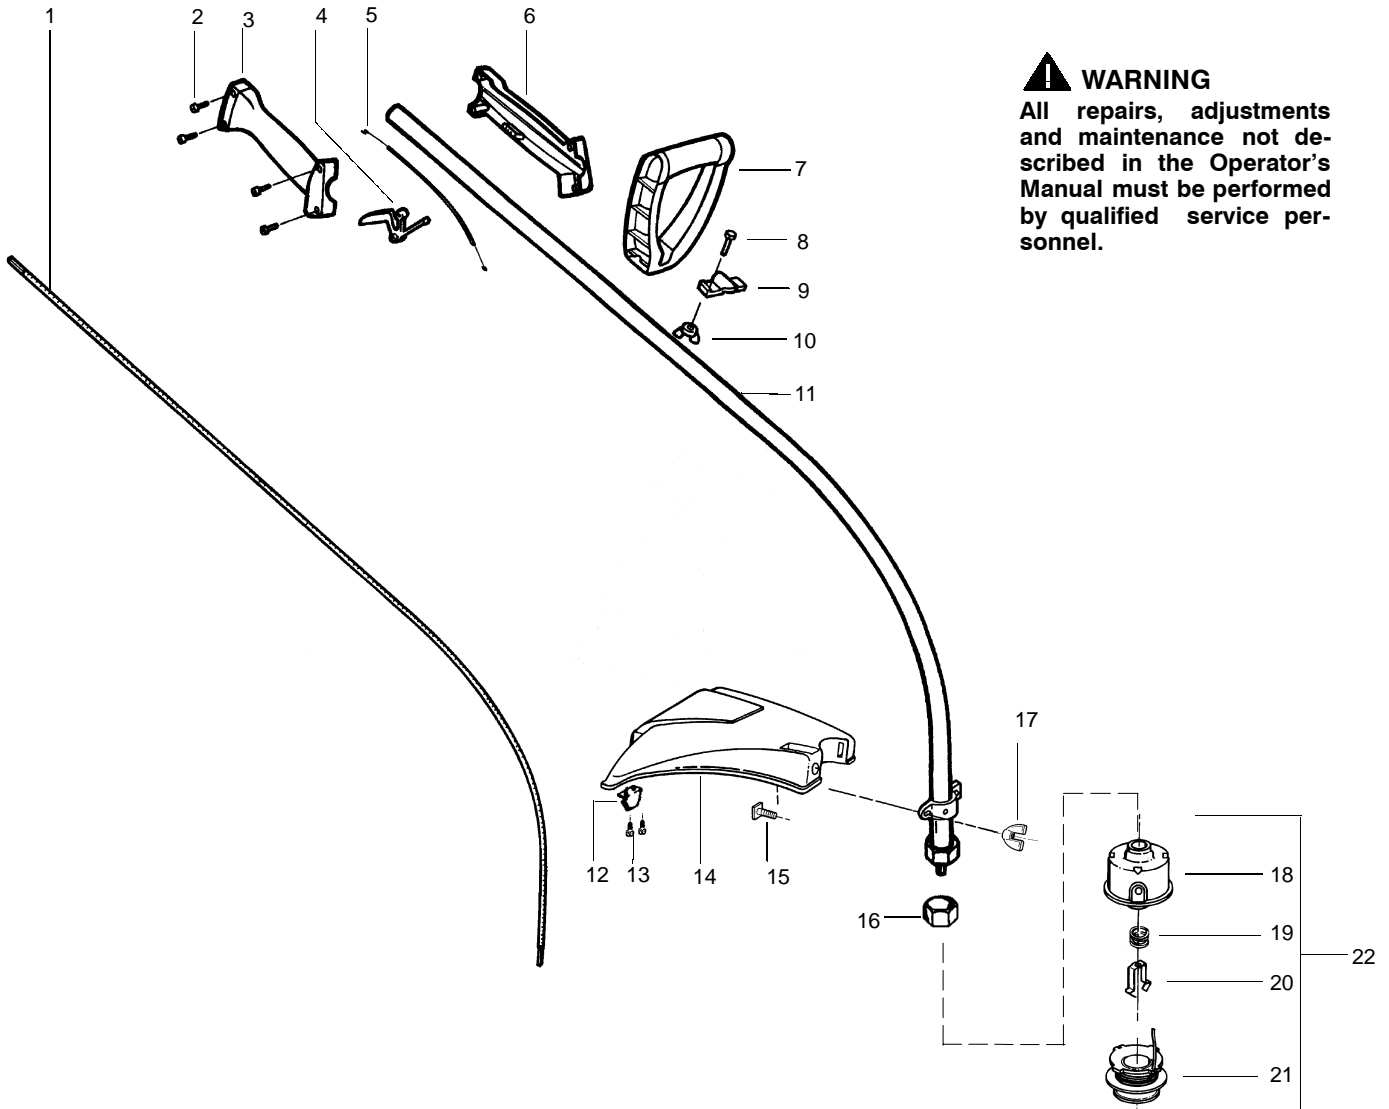

PARTS LIST NO. 530087521		<b>WEED EATER® PARTS LIST</b>	MODEL(s) XT300
DATE 10/15/02	REPLACES 530087521-8/16/02		Note: Illustration may differ from actual model due to design changes

**TYPE 1,2,3,4**

**⚠ WARNING**  
All repairs, adjustments and maintenance not described in the Operator's Manual must be performed by qualified service personnel.

Ref.	Part No.	Description	Ref.	Part No.	Description
1.	---	Shaft-Flex	12.	530052286	Line Limiter
	530053613	(type 1,2)	13.	530015814	Screw-Line Limiter
	530095853	(type 3,4)	14.	530069666	Kit-Shield Ass'y. (Incl. 12 & 13)
2.	530016179	Screw-Throttle Hsg.	15.	530015820	Bolt-Handle/Shield
3.	530053020	Throttle Hsg. (Right)	16.	530095574	Dust Cup
4.	530038682	Trigger	17.	530016118	Wingnut
5.	---	Assy-Throttle Cable	18.	530095380	Hub Ass'y.
	530071550	(type 1)	19.	530401958	Spring
	530055546	(type 2,3,4)	20.	530401957	Clip-Retainer-Head
6.	---	Throttle Hsg. (Left)	21.	952701678	Spool w/Line
	530053019	(type 1,2)	22.	952701676	Accy-Cutting Head Assy (Incl. 18-21)
	530053028	(type 3,4)			
7.	530094673	Assist Handle		Not Shown	
8.	530015820	Bolt-Handle/Shield		---	Operator's Manual
9.	530094742	Clamp-Assist Handle		530088830	(Type 1)
10.	530016118	Wingnut		530086929	(Type 2,3)
11.	---	Assy-Drive Shaft Hsg.		530163505	(Type 4)
	530071418	(type 1,2)		530055350	Shaft Warning Decal
	530071323	(type 3,4)			

✓ = NEW PART NUMBER FOR THIS IPL      ★ = REFER TO THE SERVICE REFERENCE INDICATED FOR MORE INFORMATION. (LOCATED AT END OF IPL)

PARTS LIST NO. 530087521		<b>WEED EATER®</b> PARTS LIST	MODEL(S) XT300
DATE 10/15/02	REPLACES 530087521-8/16/02		Note: Illustration may differ from actual model due to design changes