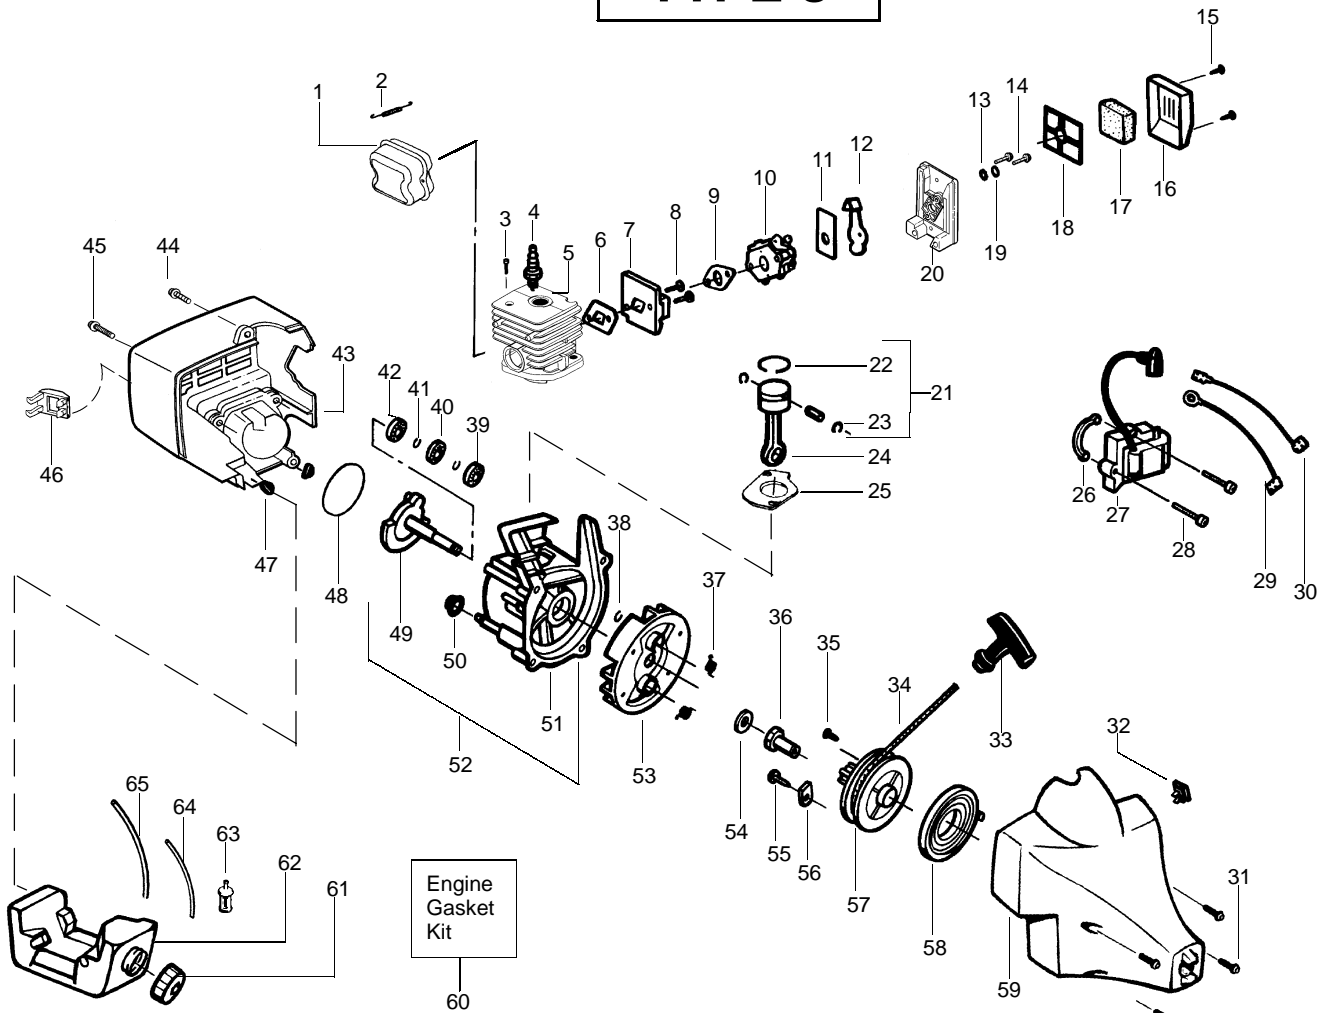

PARTS LIST NO. 530087521		WEED EATER® PARTS LIST	MODEL(s) XT300	
DATE 10/15/02	REPLACES 530087521-8/16/02		Note: Illustration may differ from actual model due to design changes	PAGE NO. 4

TYPE 3

Ref.	Part No.	Description	Ref.	Part No.	Description	Ref.	Part No.	Description
1.	530071396	Kit - Muffler (incl. 2 & spark arrestor screen)	22.	530055120	Piston Ring	47.	530036793	Isolator-Shroud
2.	530042088	Muffler Spring	23.	530015162	Retainer-Piston Pin	48.	530071363	O-Ring-C'case(kit)
3.	530015953	Screw-Cylinder	24.	530069945	Assy-Connecting Rod	49.	530012413	Assy-Crankshaft
4.	952030249	Spark Plug (RCJ 6Y)	25.	530071363	Gasket-Cylinder(kit)	50.	530036792	Isolator-Crankcase
5.	530071359	Kit - Cylinder	26.	530036145	Spacer-Module	51.	530012462	Assy-Crankcase (Incl. 39-42)
6.	530071363	Gasket-Cyl/Carb.(kit)	27.	530039211	Ignition Module	52.	530071337	Assy-C'case & C'shaft (Incl. 38,49,51)
7.	530055535	Adaptor-carb.	28.	530015954	Screw	53.	530069886	Assy-Flywheel
8.	530016014	Screw	29.	530054448	Assy-Ground Wire	54.	530015828	Washer-Flat
9.	530071363	Gasket-Carb.(kit)	30.	530054449	Assy-Leadwire	55.	530015775	Screw
10.	530069754	Kit - Carburetor Ass'y (Incl. Limiter Cap)	31.	530015810	Screw	56.	530053985	Retainer-Can
11.	530038747	Plate-Choke Mounting	32.	530071356	Kit-MomentarySwitch	57.	530071324	Kit-Starter Pulley (Incl. 35)
12.	530035499	Lever-Choke	33.	530054834	Handle-Starter	58.	530042086	Spring-Starter
13.	530015254	Washer	34.	530071325	Kit - Rope	59.	530071415	Assy-Fan Housing
14.	530016353	Screw	35.	530016326	Screw	60.	530071363	Kit-Engine Gasket (Incl. 6,9,25,48)
15.	530015966	Screw	36.	530027953	Coupling-Drive	61.	530014347	Assy-Fuel Cap
16.	530054414	Cover-Air Box	37.	530023817	Spring-Starter Dog	62.	530049299	Assy-Fuel Tank (Incl. cap,filter,lines)
17.	530036575	Foam-Air Filter	38.	530015941	Retain. Ring-C'shaft	63.	530095646	Assy-Fuel Pickup
18.	530036569	Plate-Air Filter Support	39.	530032124	Bearing-Outer	64.	530069247	Kit-Fuel Line
19.	530015852	Spacer-Choke	40.	530019179	Seal-C'case	65.	530069216	Kit-Fuel Line
20.	530052431	Box-Air	41.	530015945	Retainer Ring-C'case			
21.	530071357	Kit - Piston (Incl. 22, 23)	42.	530032125	Bearing-Inner			
			43.	530049233	Shroud			
			44.	530015880	Screw			
			45.	530015810	Screw			
			46.	530054536	Guard-Muffler			

↙ = NEW PART NUMBER FOR THIS IPL   ★ = REFER TO THE SERVICE REFERENCE INDICATED FOR MORE INFORMATION. (LOCATED AT END OF IPL)