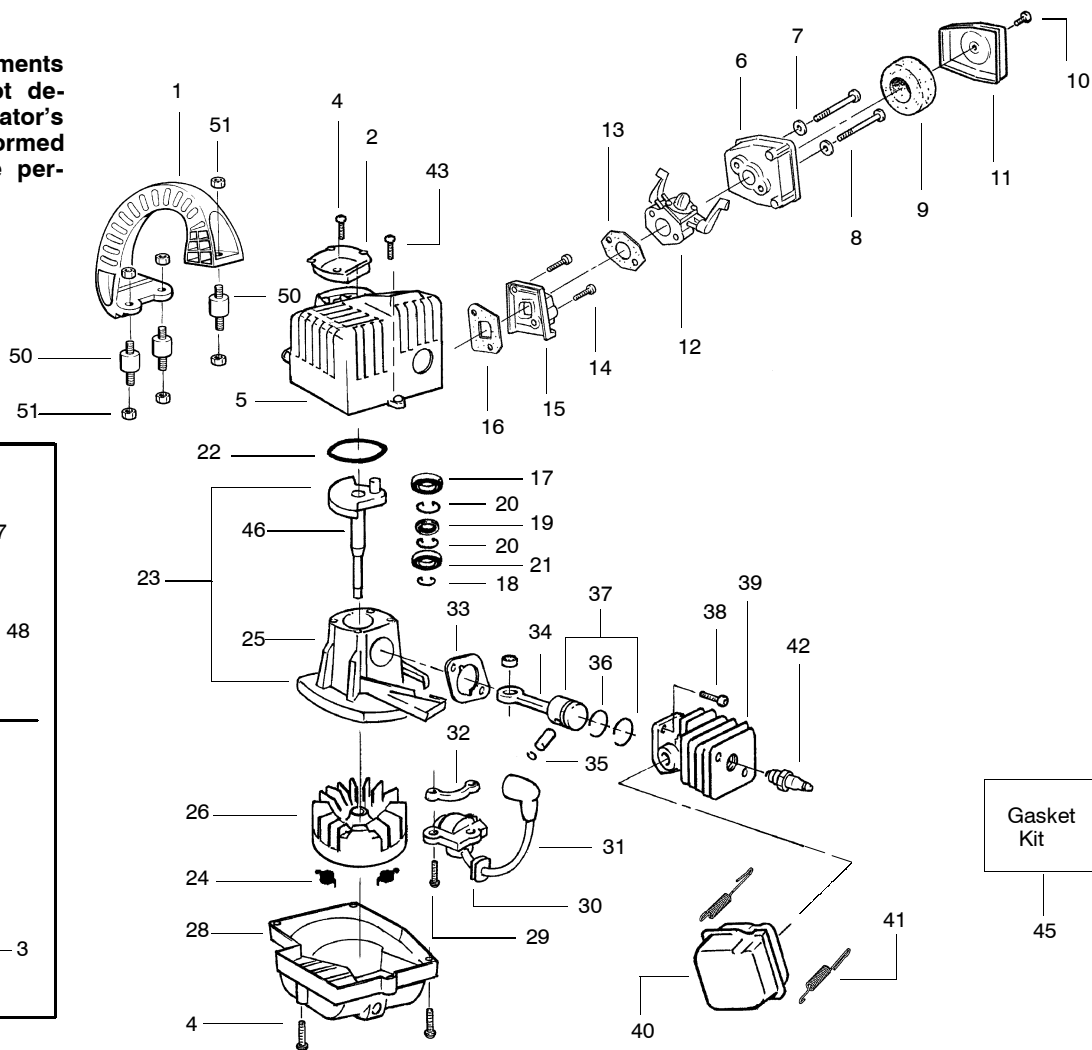

PARTS LIST NO. 530087472		WEED EATER® PARTS LIST	MODEL(s) FL1500
DATE 9/26/00	REPLACES 530087472-10/5/99		Note: Illustration may differ from actual model due to design changes

▲ WARNING

All repairs, adjustments and maintenance not described in the Operator's Manual must be performed by qualified service personnel.

↗ = NEW PART NUMBER FOR THIS IPL

★ = REFER TO THE SERVICE REFERENCE INDICATED FOR MORE INFORMATION. (LOCATED AT END OF IPL)

PARTS LIST NO. 530087472		WEED EATER® PARTS LIST	MODEL(S) FL1500
DATE 9/26/00	REPLACES 530087472-10/5/99		Note: Illustration may differ from actual model due to design changes

Ref.	Part No.	Description	Ref.	Part No.	Description
1.	530049488	Starter Handle	17.	530001717	Washer
2.	530069907	Rope Kit	18.	530626605	Nut
3.	530016080	Screw	19.	530054181	Impeller Housing Ass'y. (Lower) (Includes 21 & 23)
4.	530069952	Starter Pulley Kit (Incl. 3)	20.	530015886	Screw
5.	530042086	Starter Spring	21.	530053182	Intake Deflector
6.	530014347	Fuel Cap Ass'y.	22.	530053461	Blower Tube
7.	530015814	Screw	23.	530015805	Screw
8.	530069599	Fuel Line Kit (Incls. Vent Line)	24.	530038404	Limiter Cap
9.	530015149	Washer	25.	530069832	Carburetor Repair Kit (KIT = Contents)
10.	530095646	Fuel Pick-up Ass'y.	26.	530069844	Gasket/Diaphragm Kit (• = Contents)
11.	530053021	Fuel Tank Ass'y. (Incl. 6, 8, 9 & 10)	27.	530053314	Grommet, Fuel Line
12.	530052334	Impeller Housing (Upper)			
13.	530015934	Screw			
14.	530052434	Spacer Flywheel			
15.	530053237	Impeller Ass'y.			
16.	530016260	Washer-Flat			
			Not Shown		
			530053014		Decal-Starting Instruction