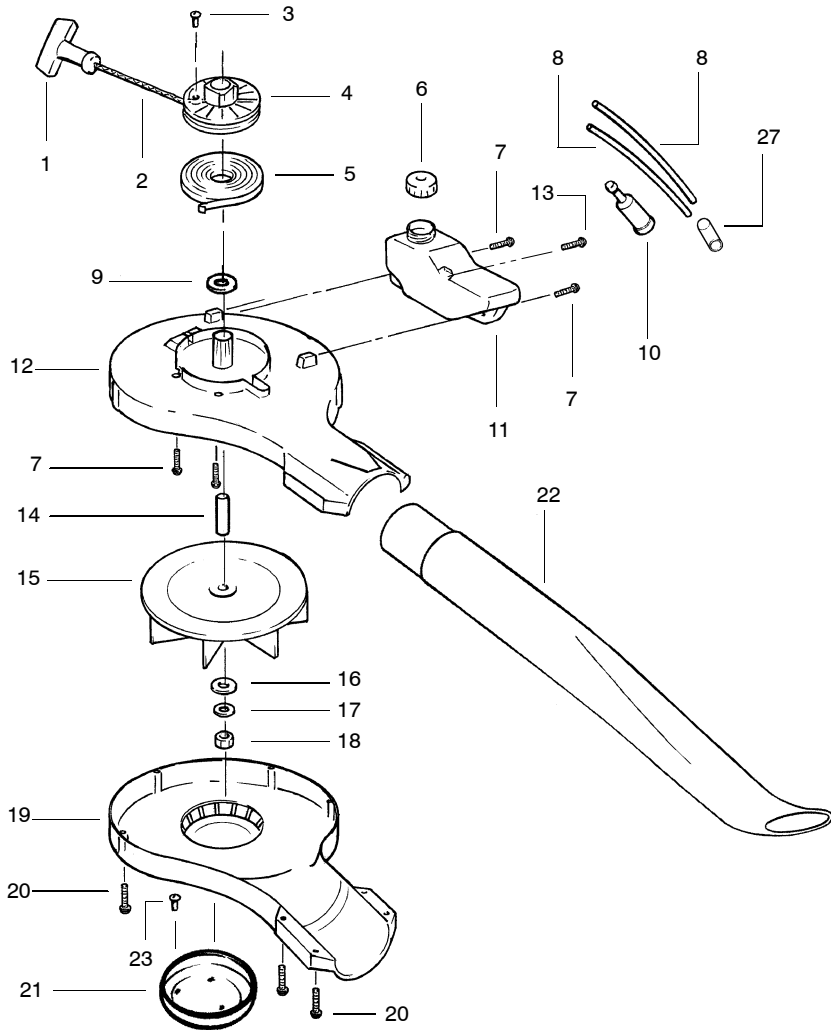

Ref.	Part No.	Description	Ref.	Part No.	Description
1.	530049488	Starter Handle	17.	530001717	Washer
2.	530069907	Rope Kit	18.	530626605	Nut
3.	530016080	Screw	19.	530054181	Impeller Housing Ass'y. (Lower) (Includes 21 & 23)
4.	530069952	Starter Pulley Kit (Incl. 3)	20.	530015886	Screw
5.	530042086	Starter Spring	21.	530053182	Intake Deflector
6.	530014347	Fuel Cap Ass'y.	22.	530053461	Blower Tube
7.	530015814	Screw	23.	530015805	Screw
8.	530069599	Fuel Line Kit (Incls. Vent Line)	24.	530038404	Limiter Cap
9.	530015149	Washer	25.	530069832	Carburetor Repair Kit (KIT = Contents)
10.	530095646	Fuel Pick-up Ass'y.	26.	530069844	Gasket/Diaphragm Kit (• = Contents)
11.	530053021	Fuel Tank Ass'y. (Incl. 6, 8, 9 & 10)	27.	530053314	Grommet, Fuel Line
12.	530052334	Impeller Housing (Upper)			
13.	530015934	Screw			
14.	530052434	Spacer Flywheel			
15.	530053237	Impeller Ass'y.			
16.	530016260	Washer-Flat			
			Not Shown		
			530053014		Decal-Starting Instruction