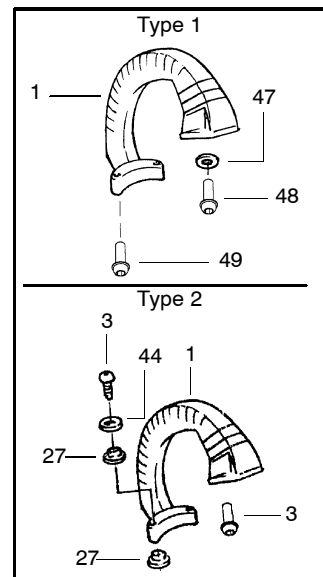

PARTS LIST NO. 530087472		WEED EATER® PARTS LIST	MODEL(s) FL1500	
DATE 9/26/00	REPLACES 530087472-10/5/99		Note: Illustration may differ from actual model due to design changes	PAGE NO. 1

▲ WARNING

All repairs, adjustments and maintenance not described in the Operator's Manual must be performed by qualified service personnel.

Ref.	Part No.	Description	Ref.	Part No.	Description	Ref.	Part No.	Description
1.	-	Handle Kit	18.	530015941	Retainer Ring (C'shaft)	39.	530069949	Cylinder Kit
	530071300	Type 1 & Type 2	19.	530019179	Crankcase Seal	40.	530052346	Muffler Ass'y.
	530054429	Type 3	20.	530015945	Retainer Ring (C'case)	41.	530042088	Muffler Spring
2.	530016258	Plate Crankcase	21.	530032124	Outer Bearing	42.	952030201	Spark Plug (RCJ-8Y)
3.	530015814	Screw - Type 2	22. ↗	★★★★★	O-Ring-Gasket-C'case	43.	530015880	Screw
4.	530015810	Screw	23.	530014906	C'case & C'shaft Ass'y.	44.	530016304	Washer - Type 2
5.	-	Shroud	24.	530023817	(Incl. 17-21, 25 & 46)	45.	530069616	Gasket Kit
	530071300	Type 1 & Type 2	25.	---	Crankcase Ass'y.	46.	530052344	Spring-Starter Dog
	530054431	Type 3		530014861	Old Style	47.	530015682	Washer-Flat - Type 1
6.	530052333	Air Box		530012414	New Style	48.	530016058	Screw - Type 1
7.	530015123	Washer	26. ↗	530069886	Flywheel Ass'y. (Incl. 27)	49.	530015805	Screw - Type 1
8.	530015849	Screw	27.	530054139	Grommet-Rubber - Type 2	50.	530054432	Isolator - Type 3
9.	530047932	Foam-Air Filter	28.	530052330	Fan Housing	51.	530016316	Nut - Type 3
10.	530015957	Screw	29.	530015954	Screw		Not Shown	
11.	-	Cover-Air Box	30.	530019182	Grommet-Ign. Module		530087893	Operator Manual
	530052332	Type 1	31.	530039163	Ignition Module		530069954	Spark Arresting Kit
	530054275	Type 2	32.	530036145	Spacer-Ign. Module			
12.	-	Carburetor Ass'y. Kit (Incl. Limiter Cap)	33.	530069616	Gasket-Cylinder			
	530069935	Type 1 (WT501)	34.	530069945	Connecting Rod Ass'y.			
	530071301	Type 2 (WT557)	35.	530015162	Wrist Pin Retainer			
13.	530069616	Gasket-Carb.	36.	530052348	Piston Ring			
14.	530016014	Screw	37.	530069948	Piston Kit (Incl. 35 & 36)			
15.	530049025	Carb. Adaptor	38.	530015953	Screw			
16.	530069616	Gasket-Cyl/Carb. Adaptor						
17.	530032125	Inner Bearing						

↗ = NEW PART NUMBER FOR THIS IPL

★ = REFER TO THE SERVICE REFERENCE INDICATED FOR MORE INFORMATION. (LOCATED AT END OF IPL)