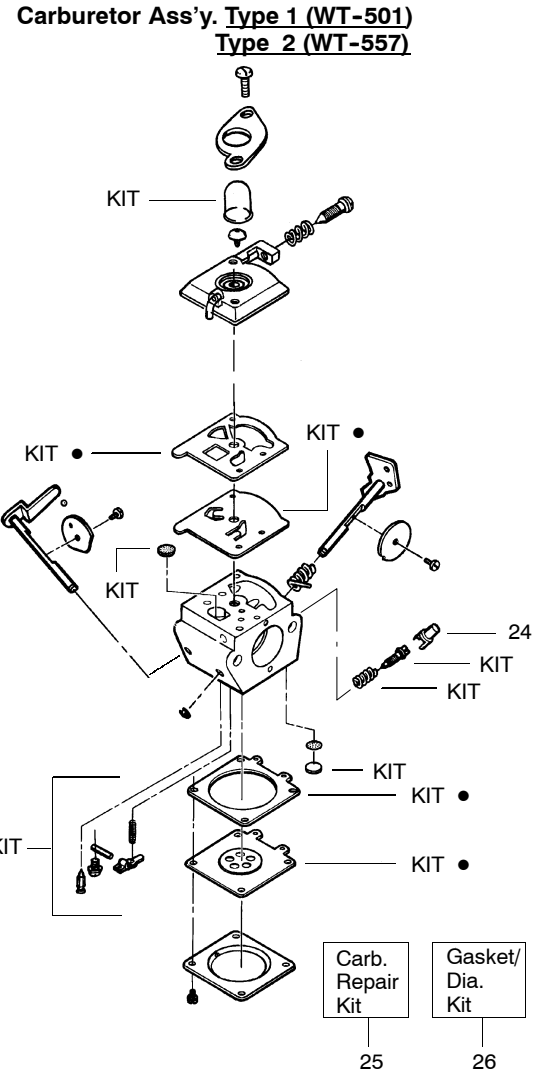

↗ = NEW PART NUMBER FOR THIS IPL

★ = REFER TO THE SERVICE REFERENCE INDICATED FOR MORE INFORMATION. (LOCATED AT END OF IPL)

PARTS LIST NO. 530087472		WEED EATER® PARTS LIST	MODEL(S) FL1500
DATE 9/26/00	REPLACES 530087472-10/5/99		Note: Illustration may differ from actual model due to design changes

Ref.	Part No.	Description	Ref.	Part No.	Description
1.	530049488	Starter Handle	17.	530001717	Washer
2.	530069907	Rope Kit	18.	530626605	Nut
3.	530016080	Screw	19.	530054181	Impeller Housing Ass'y. (Lower) (Includes 21 & 23)
4.	530069952	Starter Pulley Kit (Incl. 3)	20.	530015886	Screw
5.	530042086	Starter Spring	21.	530053182	Intake Deflector
6.	530014347	Fuel Cap Ass'y.	22.	530053461	Blower Tube
7.	530015814	Screw	23.	530015805	Screw
8.	530069599	Fuel Line Kit (Incls. Vent Line)	24.	530038404	Limiter Cap
9.	530015149	Washer	25.	530069832	Carburetor Repair Kit (KIT = Contents)
10.	530095646	Fuel Pick-up Ass'y.	26.	530069844	Gasket/Diaphragm Kit (• = Contents)
11.	530053021	Fuel Tank Ass'y. (Incl. 6, 8, 9 & 10)	27.	530053314	Grommet, Fuel Line
12.	530052334	Impeller Housing (Upper)			
13.	530015934	Screw			
14.	530052434	Spacer Flywheel			
15.	530053237	Impeller Ass'y.			
16.	530016260	Washer-Flat			
			Not Shown		
			530053014		Decal-Starting Instruction