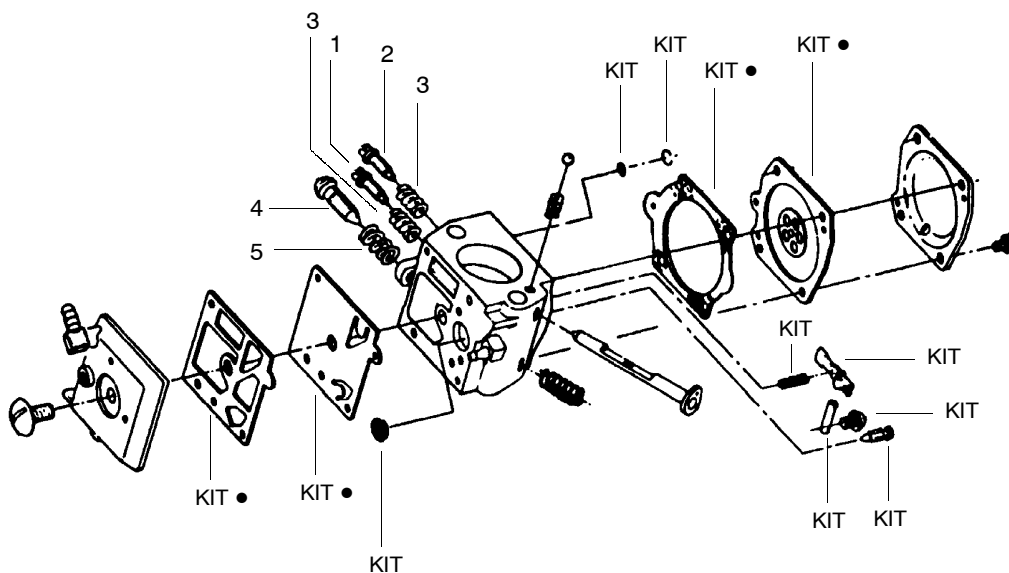

PARTS LIST NO. 530087168		POULAN ® PARTS LIST	Chain Saw Model(s): 3450 & 3750	
DATE 6/9/99	REPLACES 530087168 - 9/11/98		Note: Illustration may differ from actual model due to design changes	PAGE NO. 4

Carburetor Assembly #530069895 (HDA-164)

Carb.
Repair Kit
6

Gasket/
Diaphragm
Kit
7

KEY NO.	PART NO.	DESCRIPTION
1.	530035449	Needle (Low)
2.	530035448	Needle (High)
3.	530035243	Needle Adjust Spring
4.	530035238	Idle Adjust Screw
5.	530035242	Idle Adjust Spring
6.	530069849	Carburetor Repair Kit (KIT=Contents)
7.	530069844	Gasket/Diaphragm Kit (●=Contents)
Not Shown		
	530038317	Limiters Cap (Low)
	530038318	Limiters Cap (High)