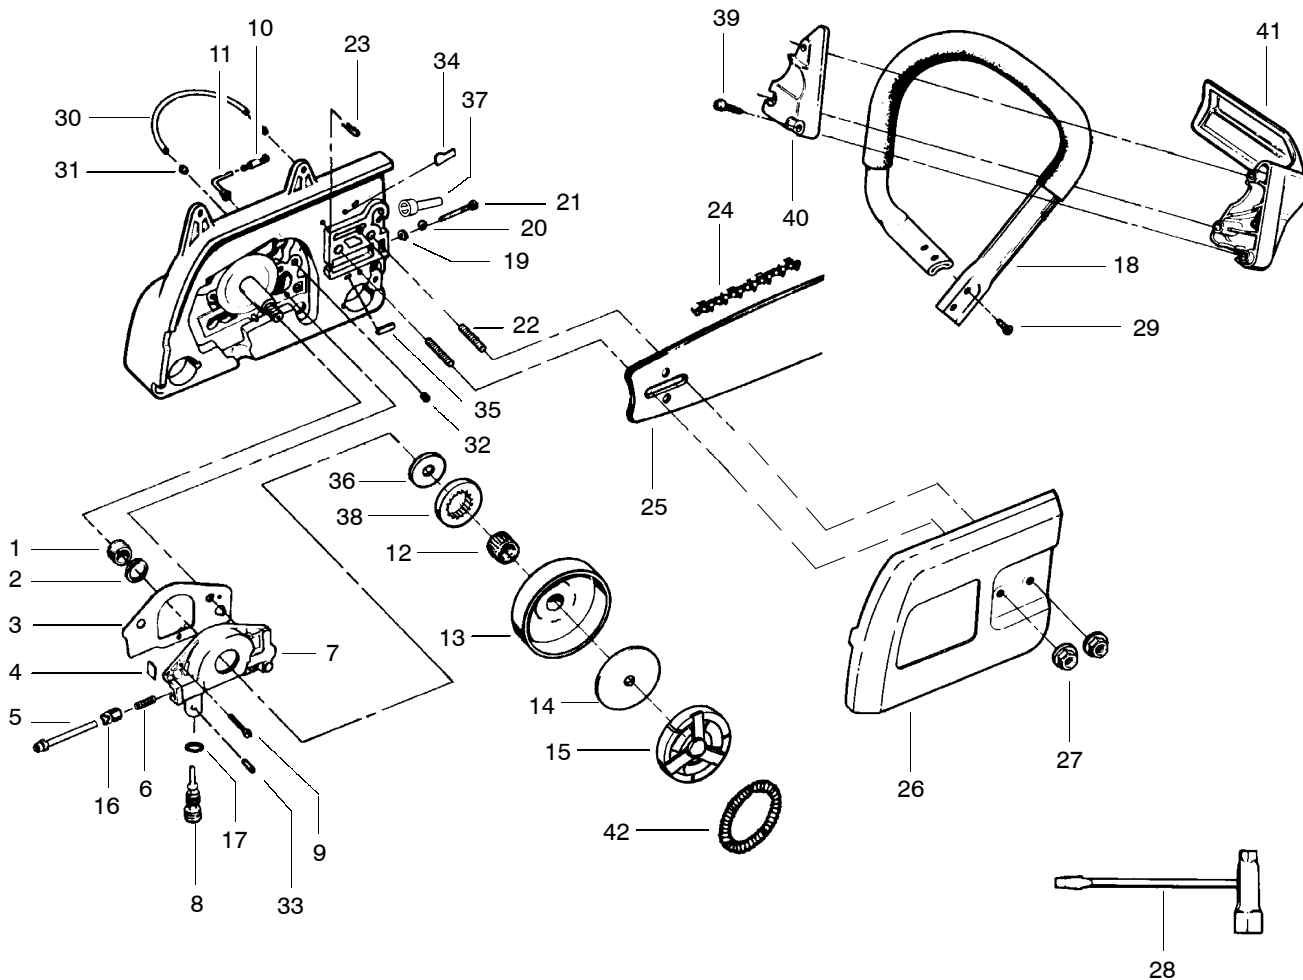

PARTS LIST NO. 530087168		POULAN® PARTS LIST	Chain Saw Model(s): 3450 & 3750
DATE 9/6/00	REPLACES 530087168 - 6/9/99		Note: Illustration may differ from actual model due to design changes

WARNING
All repairs, adjustments and maintenance not described in the Operator's Manual must be performed by qualified service personnel.

PARTS LIST NO. 530087168		POULAN® PARTS LIST	Chain Saw Model(s): 3450 & 3750
DATE 9/6/00	REPLACES 530087168 - 6/9/99		Note: Illustration may differ from actual model due to design changes

KEY NO.	PART NO.	DESCRIPTION	KEY NO.	PART NO.	DESCRIPTION
1	530027140	Worm Gear	24	-	Chain
2	530019147	Seal		952051266	Model 3450-20" (72LXP)
3	530069487	Gasket Kit		952051459	Model 3750-22" (72LXP)
4	530027128	Dust Plug	25	-	Bar
5	530014204	Plunger		952044544	Model 3450-20" (SN)
6	530027126	Spring		952044723	Model 3750-22" (SN)
7	530069218	Oil Pump Ass'y.	26	530027156	Bar Clamp
8	530015873	Oiler Adjustment Screw	27	530015251	Nut
9	530015871	Screw	28	-	Scrench
10	530027272	Oil Pickup & Filter		530031135	Silver finish (1/2" x 3/4")
11	530027192	Oiler Intake Line		530031146	Gold finish (9/16" x 3/4")
12	530032049	Clutch Bearing	29	530016058	Screw
13	530048083	Drum Sprocket	30	530021061	Oiler Discharge Line
14	530027161	Clutch Plate	31	530002464	Oiler Discharge Sleeve
15	-	Clutch Ass'y.	32	530015422	Tubing Nut
	530014161	Model 3450 T1 & T2	33	530015752	Oiler Adjustment Pin
	530049418	Model 3750 T1 & T2, 3450 T3	34	530027222	Chain Pad - Top
16	530027129	Oiler Gear Spur	35	530027223	Chain Pad
17	530019079	"O" Ring	36	530015733	Thrust Washer
18	530053350	Handlebar Ass'y.	37	530029236	Crankcase Plug
19	530023064	Bar Adjusting Pin	38	530048098	Rim Floating (3/8)
20	530038593	Retainer	39	530015509	Screw-Handguard
21	530016110	Screw	40	530024467	Cap-Handguard
22	530016238	Bar Stud	41	530024466	Handguard
23	530015108	Vent Pin	42	530027160	Spring - Clutch