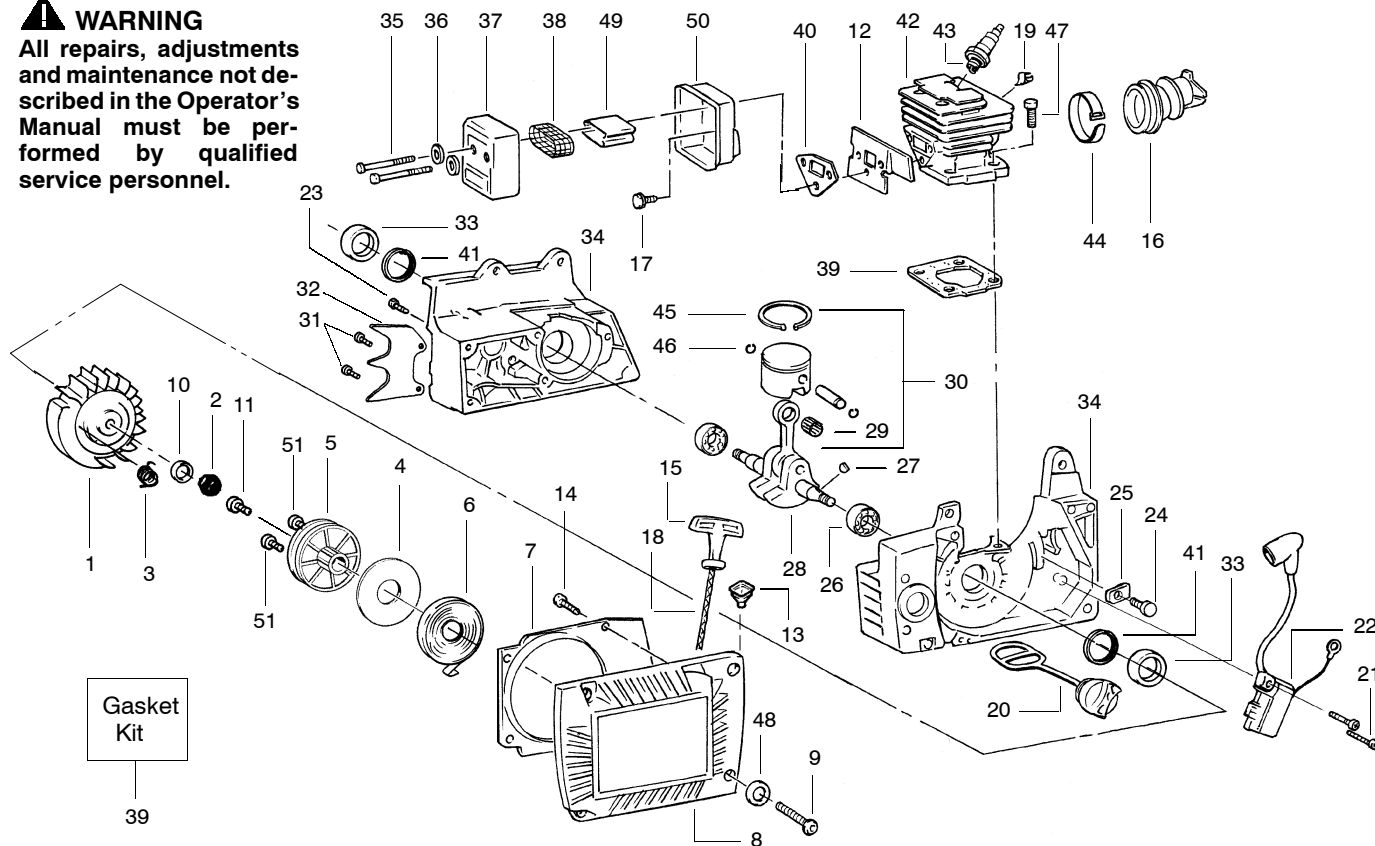

PARTS LIST NO. 530087168		POULAN® PARTS LIST	Chain Saw Model(s): 3450 & 3750	
DATE 9/6/00	REPLACES 530087168 - 6/9/99		Note: Illustration may differ from actual model due to design changes	PAGE NO. 1

WARNING
All repairs, adjustments and maintenance not described in the Operator's Manual must be performed by qualified service personnel.

Ref.	Part No.	Description	Ref.	Part No.	Description	Ref.	Part No.	Description
1.	530069890	Flywheel Ass'y.	30.	-	Piston Kit (Includes 29, 46 & 50)	41.	530001516	Snap Ring
2.	530049819	Nut-Flywheel		530069547	Model 3450 T1 & T2	42.	-	Cylinder Ass'y.
3.	530023817	Spring-Starter Dog		530069549	Model 3750 T1 & T2, 3450 T3		530012367	Model 3450 T1
4.	530016242	Washer	31.	530015650	Screw		530403750	Model 3450 T2
5.	530053728	Starter Pulley	32.	952027846	Spur		530069892	Model 3750 T1 & T2 3450 T3
6.	530042087	Starter Spring	33.	530019146	Crankshaft Seal	43.	-	Spark Plug
7.	530052435	Baffle Plate	34.	-	Crankcase Ass'y.		530030123	RCJ-4
8.	530049937	Fan Housing		530014748	Model 3450 T1		952030164	RCJ-6Y
9.	530015812	Screw		530069973	Model 3450 T2 & T3, 3750 T1 & T2	44.	530027285	Clamp Ass'y.
10.	530015441	Washer-Conical	35.	-	Screw	45.	-	Piston Ring
11.	530015920	Screw		530015718	Model 3450 T1 & T2		530030176	Model 3450 T1 & T2
12.	-	Muffler Back Plate		530016259	Model 3750 T1 & T2, 3450 T3		530036176	Model 3750 T1 & T2 3450 T3
	530053333	Model 3450 T1 & T2	36.	530015722	Washer	46.	530015697	Retainer
	530049392	Model 3750 T1	37.	-	Muffler Cover Ass'y.	47.	530001624	Screw
	530053595	Model 3750 T2 & 3450 T3		530049481	Model 3450 T1 & T2	48.	530015629	Washer
13.	530069235	Eyelet Replacement Kit		530069796	Model 3750 T1	49.	-	Muffler Diffuser
14.	530015241	Screw		530053465	Model 3750 T2 & 3450 T3		530053358	Model 3450 T1 & T2
15.	530049797	Starter Handle	38.	530030205	Spark Arrestor Screen		530049362	Model 3750 T1 & T2 3450 T3
16.	530030202	Boot	39.	-	Cylinder Gasket	50.	-	Muffler Body
17.	530016291	Screw		530019201	Model 3450 T1		530049480	Model 3450 T1 & T2
18.	530053730	Rope Kit		530019256	Model 3450 T2		530049361	Model 3750 T1
19.	530015696	Clip		530019202	Model 3750 T1 & T2 3450 T3		530053596	Model 3750 T2 & 3450 T3
20.	530010846	Oil Cap Ass'y.	40.	-	Muffler Gasket	51.	530016080	Screw-Starter Pulley
21.	530015708	Screw		530021119	Model 3450 T1	Not Shown		
22.	530039128	Ignition Module		530019254	Model 3450 T2		530085732	Operator Manual
23.	530015707	Screw		530021118	Model 3750 T1 & T2 3450 T3		530047839	Warning Decal
24.	530015306	Screw					530047941	Kickback Warning Decal
25.	530027264	Clamp						
26.	530032093	Crankshaft Bearing						
27.	530002595	Flywheel Key						
28.	530027143	Connecting Rod Ass'y.						
29.	530032111	Piston Pin Bearing