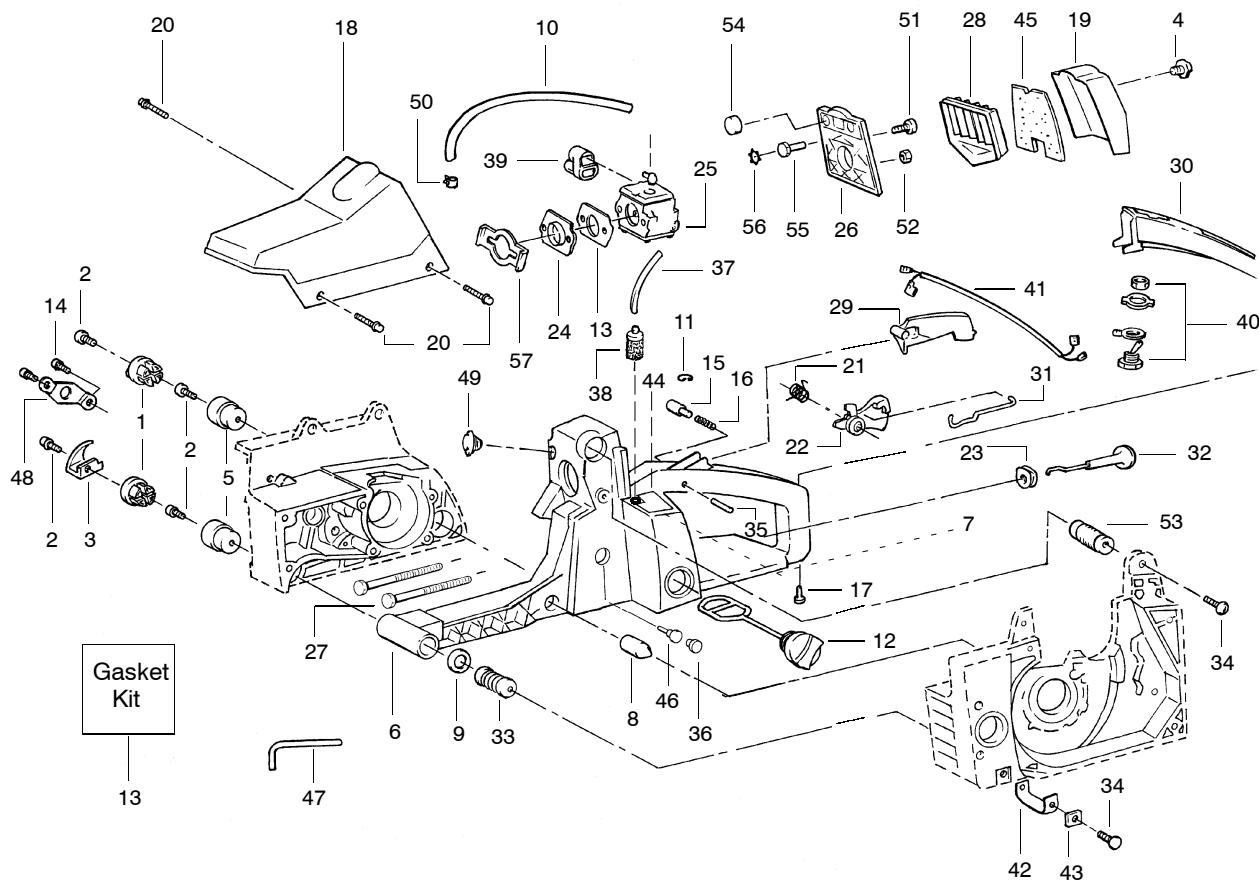

PARTS LIST NO. 530087168		POULAN® PARTS LIST	Chain Saw Model(s): 3450 & 3750	
DATE 6/9/99	REPLACES 530087168 - 9/11/98		Note: Illustration may differ from actual model due to design changes	PAGE NO. 2

KEY NO.	PART NO.	DESCRIPTION	KEY NO.	PART NO.	DESCRIPTION
1	530027732	Retainer-Chain Catcher	29	530027135	Throttle Lockout
2	530016057	Screw	30	-	Rear Handle Cover
3	530027733	Chain Catcher		530053351	(Purple)
4	530049248	Knob-Carb. Cover		530049257	(Black)
5	530042080	Lower Isolator	31	530027073	Throttle Wire
6	530069974	Tank & Handle Kit	32	530027075	Choke Knob
7	530019192	Seal Carb. Cover-Left	33	530069384	Isolator Kit
8	530027187	Isolator-Bumper	34	530015871	Screw
9	530015123	Washer	35	530015701	Dowel Pin
10	530069897	Impulse Line Kit	36	530038264	Plug-Bronze Vent
11	530015702	"C" Clip	37	530069910	Fuel Line Kit
12	530010845	Fuel Cap Ass'y. (Incl. "O" Ring)	38	530091878	Fuel Filter Ass'y.
13	530069891	Gasket Kit	39	530049265	Carb. Grommet
14	530015875	Screw	40	530069225	Switch Kit
15	530029666	Button-Throttle Lock	41	530027138	Lead Wire Ass'y.
16	530024772	Spring-Throttle	42	530037009	AV Strap
17	530015716	Screw	43	530037012	Strap Retainer Plate
18	-	Cylinder Shield	44	530019191	Seal Carb Cover-Right
	530053329	(Purple)	45	530049684	Sound Foam
	530049271	(Black)	46	530026119	Check Valve
19	-	Carb. Cover Ass'y.	47	530031159	Hex Wrench 5/32
	530053362	(Purple)	48	530029347	Bracket
	530053440	(Black)	49	530025922	Plug-Air Box
20	530015650	Screw	50	530053893	Clamp
21	530027134	Trigger Latch Spring	51	530015598	Screw-Air Filter Base
22	530027133	Throttle Trigger	52	530049561	Nut-Air Filter
23	530036053	Grommet-Choke Rod	53	530047334	Cylinder Mount Ass'y.
24	530049465	Bracket-Intake	54	530027399	Bumper
25	530069895	Carburetor Kit (HDA-164)	55	530015839	Screw-Carb Knob
26	530049260	Air Filter Base	56	530016199	Retaining Ring
27	530049562	Carb. Mounting Stud	57	530049273	Bracket-Carb Stud
28	503553901	Air Filter