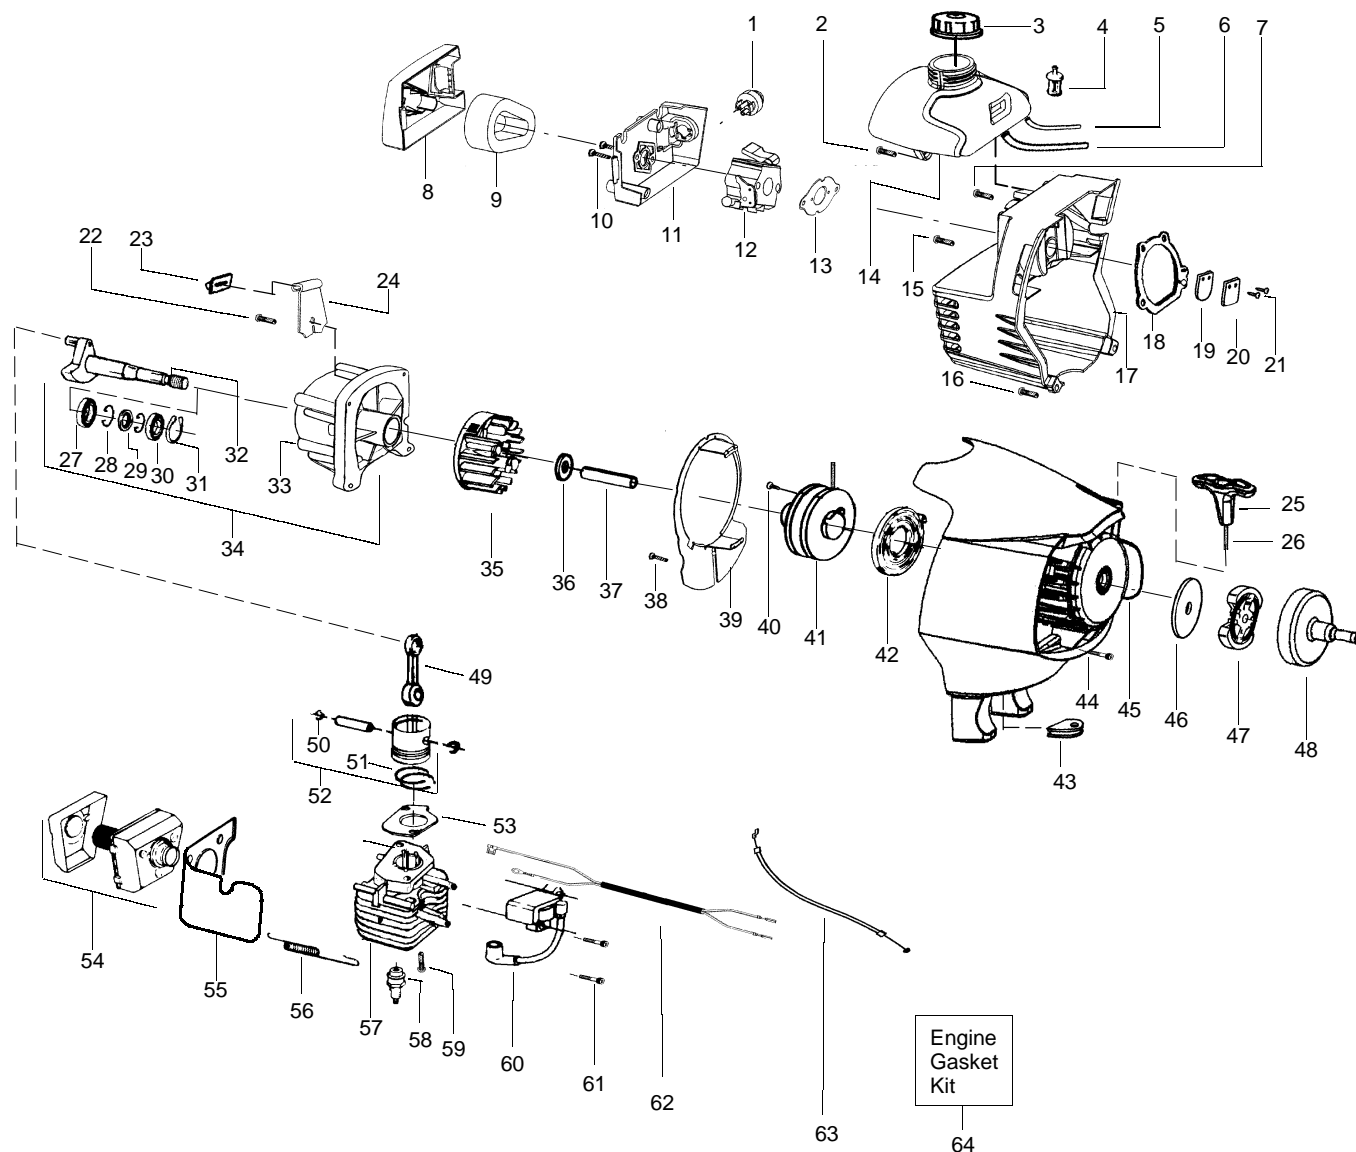

PARTS LIST NO. 530086853		 SNAPPER PARTS LIST	MODEL(s) Snapper S31BC
DATE 12/16/02	Replaces 530086853-8/12/02		Note: Illustration may differ from actual model due to design changes

WARNING
All repairs, adjustments and maintenance not described in the Operator's Manual must be performed by qualified service personnel.

✓ = NEW PART NUMBER FOR THIS IPL

★ = REFER TO THE SERVICE REFERENCE INDICATED FOR MORE INFORMATION. (LOCATED AT END OF IPL)

PARTS LIST NO. 530086853		 SNAPPER PARTS LIST	MODEL(s) Snapper S31BC
DATE 12/16/02	Replaces 530086853-8/12/02		Note: Illustration may differ from actual model due to design changes