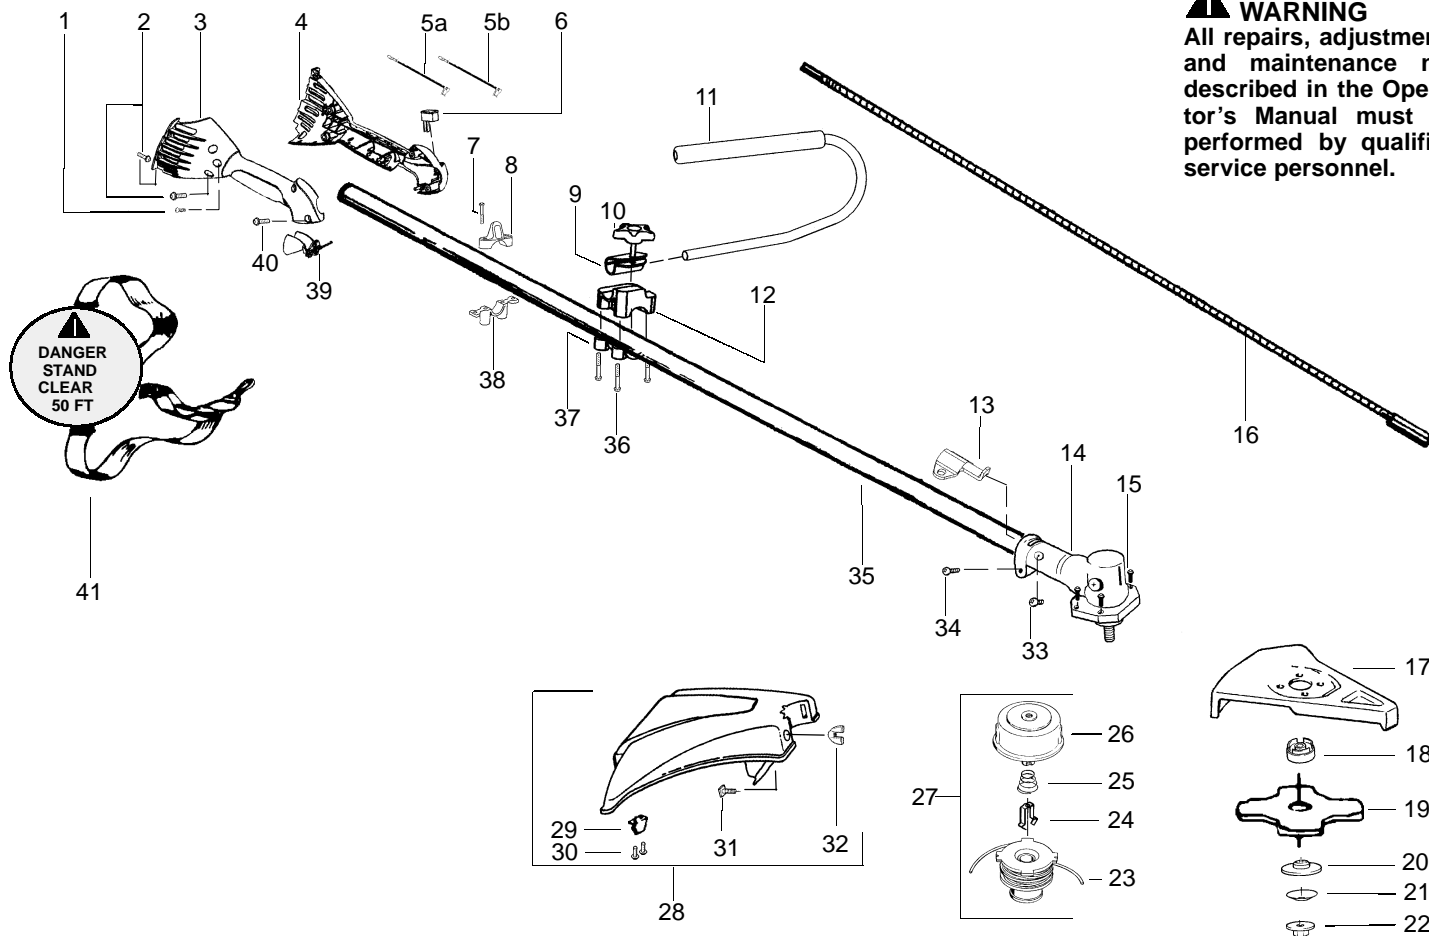

PARTS LIST NO. 530086853		 SNAPPER PARTS LIST	MODEL(s) Snapper S31BC
DATE 12/16/02	Replaces 530086853-8/12/02		Note: Illustration may differ from actual model due to design changes

WARNING
All repairs, adjustments and maintenance not described in the Operator's Manual must be performed by qualified service personnel.

✓ = NEW PART NUMBER FOR THIS IPL

★ = REFER TO THE SERVICE REFERENCE INDICATED FOR MORE INFORMATION. (LOCATED AT END OF IPL)

PARTS LIST NO. 530086853		 SNAPPER PARTS LIST	MODEL(s) Snapper S31BC
DATE 12/16/02	Replaces 530086853-8/12/02		Note: Illustration may differ from actual model due to design changes