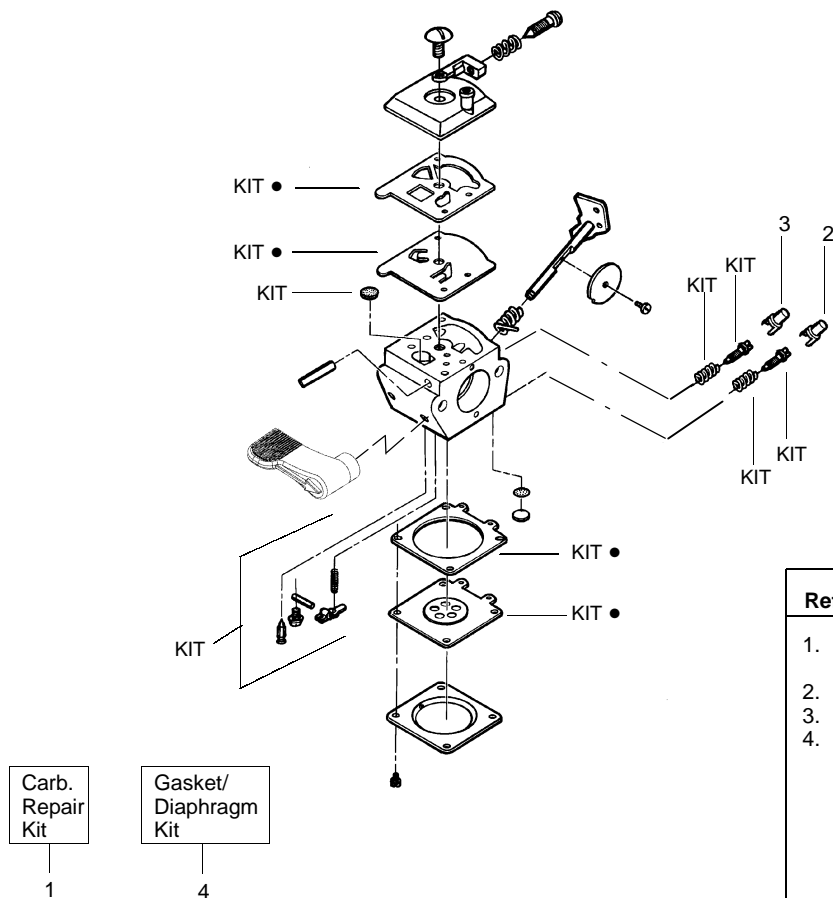

PARTS LIST NO. 530086853		SNAPPER PARTS LIST	MODEL(s) Snapper S31BC	
DATE 12/16/02	Replaces 530086853-8/12/02		Note: Illustration may differ from actual model due to design changes	PAGE NO. 3

Kit - Carburetor Assembly No. 530071565 - WT619

Ref.	Part No.	Description
1.	530069824	Carburetor Repair Kit (KIT= Indicates Contents)
2.	530038478	Limiter Cap-Low (tan)
3.	530038479	Limiter Cap-High (brown)
4.	530069844	Gasket/Diaphragm Kit (●=Indicates Contents)

✓ = NEW PART NUMBER FOR THIS IPL ★ = REFER TO THE SERVICE REFERENCE INDICATED FOR MORE INFORMATION. (LOCATED AT END OF IPL)
● = THESE PARTS ARE ILLUSTRATED FOR CLARITY. ORDER COMPLETE ASSEMBLY.