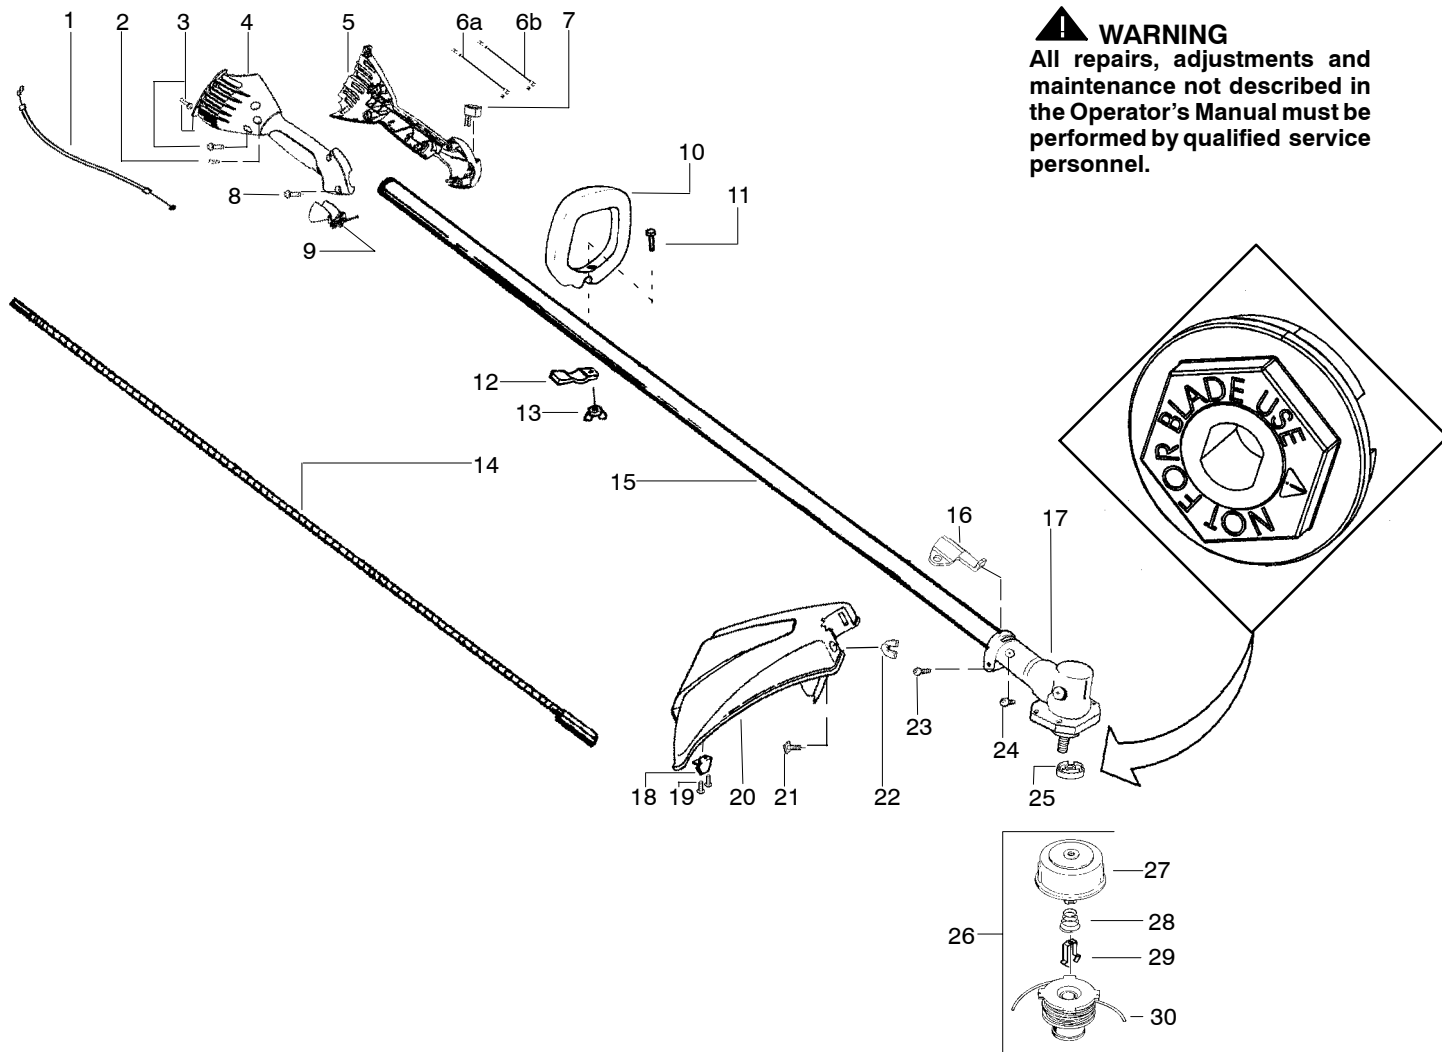

PARTS LIST NO. 530086852		 SNAPPER PARTS LIST	MODEL(s) Snapper (S31SST)
DATE 1/28/04	Replaces 530086852 - 05/21/03		Note: Illustration may differ from actual model due to design changes

⚠ WARNING
 All repairs, adjustments and maintenance not described in the Operator's Manual must be performed by qualified service personnel.

Ref.	Part No.	Description	Ref.	Part No.	Description
1.	530054942	Assy-Throttle cable	19.	530015805	Screw
2.	530015805	Screw	20.	530069779	Kit-Shield Ass'y. (Incls.18,19,21,22)
3.	530015886	Screw	21.	530015820	Bolt
4.	530054837	Hsg.-Throttle Right	22.	530016118	Wingnut
5.	530071553	Kit-Left Throttle Hsg.	23.	530016014	Screw
6.	---	Assy-Wire	24.	530016371	Screw
	530054943	(a) lower	25.	530095814	Non-Blade Dust cup
	530055724	(b) upper	26.	530056195	Assy-Cutting Head
7.	530071356	Kit-Switch	27.	530095772	Assy. - Hub/Arbor (3/8lh , 2x)
8.	530015886	Screw	28.	530053241	Spring - Return
9.	530054940	Trigger-Throttle	29.	530401957	Retainer - Spool
10.	530055699	Assy-Handle Assist	30.	952711605	Accy.-Wound Spool
11.	530015820	Bolt			
12.	530088416	Clamp-Handle Assist			
13.	530016118	Wingnut			
14.	530095963	Shaft-Flex			
15.	530055355	Assy-Driveshaft			
16.	530095812	Bracket-Shield			
17.	530071584	Kit-Gearbox			
18.	530052285	Limiters-Line			
			Not Shown		
				530163416	Operator Manual
				530055350	Decal-Shaft Warning
				530056415	Decal-Start Inst.

✓ = NEW PART NUMBER FOR THIS IPL ★ = REFER TO THE SERVICE REFERENCE INDICATED FOR MORE INFORMATION. (LOCATED AT END OF IPL)

PARTS LIST NO. 530086852		 SNAPPER PARTS LIST	MODEL(s) Snapper (S31SST)
DATE 1/28/04	Replaces 530086852 - 05/21/03		Note: Illustration may differ from actual model due to design changes