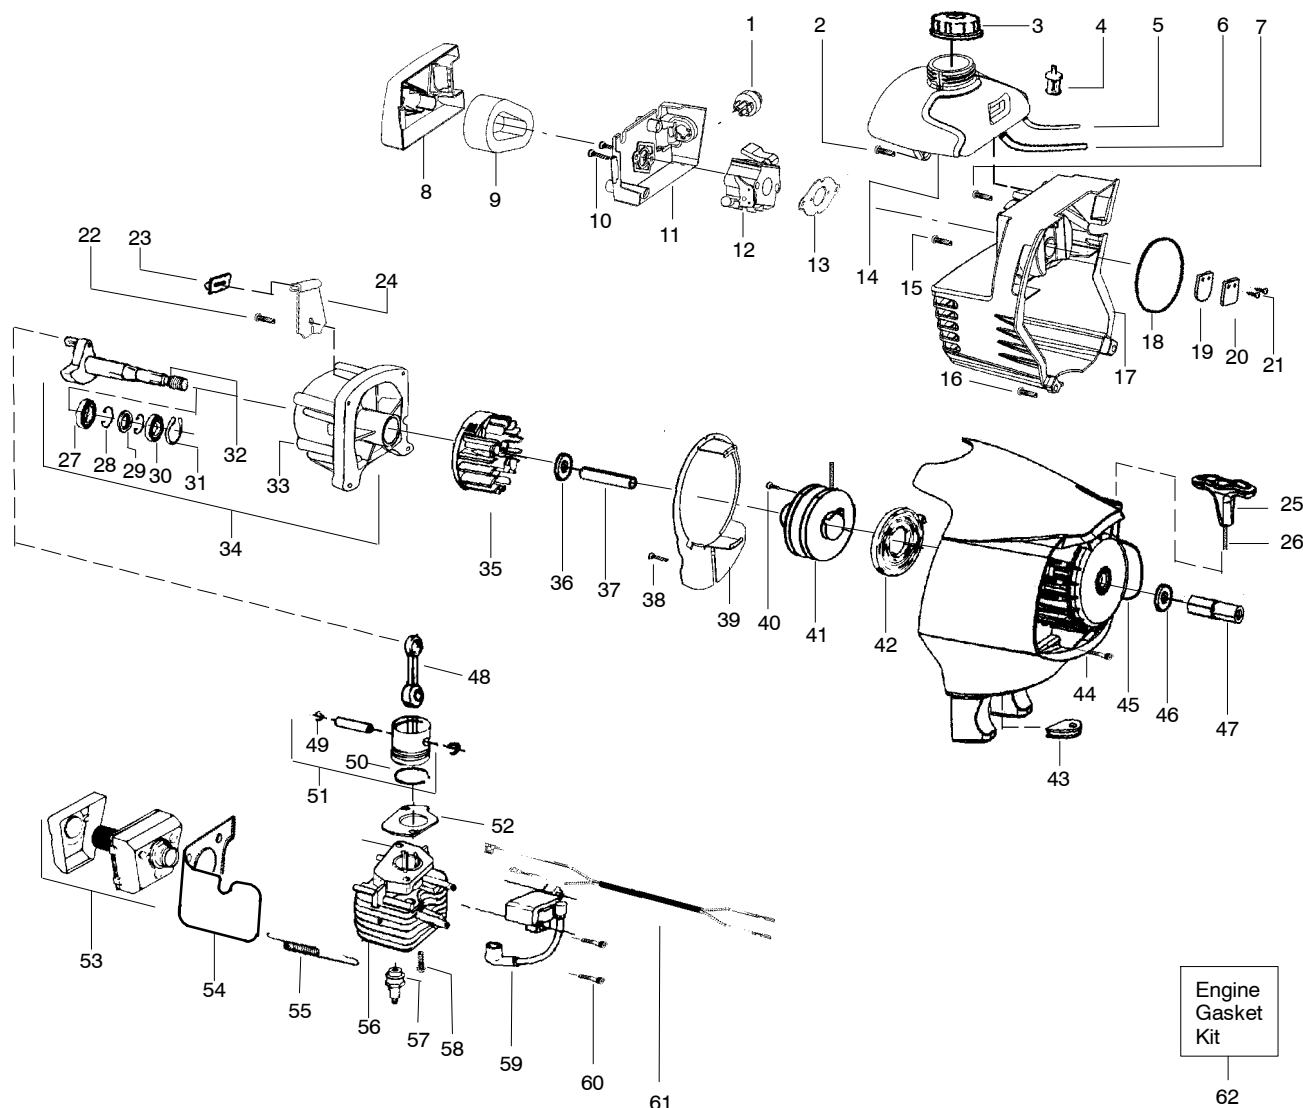

PARTS LIST NO. 530086852		 SNAPPER PARTS LIST	MODEL(s) Snapper (S31SST)
DATE 1/28/04	Replaces 530086852 - 05/21/03		Note: Illustration may differ from actual model due to design changes

⚠ WARNING
 All repairs, adjustments and maintenance not described in the Operator's Manual must be performed by qualified service personnel.

Ref.	Part No.	Description	Ref.	Part No.	Description
1.	530054942	Assy-Throttle cable	19.	530015805	Screw
2.	530015805	Screw	20.	530069779	Kit-Shield Ass'y. (Incls.18,19,21,22)
3.	530015886	Screw	21.	530015820	Bolt
4.	530054837	Hsg.-Throttle Right	22.	530016118	Wingnut
5.	530071553	Kit-Left Throttle Hsg.	23.	530016014	Screw
6.	---	Assy-Wire	24.	530016371	Screw
	530054943	(a) lower	25.	530095814	Non-Blade Dust cup
	530055724	(b) upper	26.	530056195	Assy-Cutting Head
7.	530071356	Kit-Switch	27.	530095772	Assy. - Hub/Arbor (3/8lh , 2x)
8.	530015886	Screw	28.	530053241	Spring - Return
9.	530054940	Trigger-Throttle	29.	530401957	Retainer - Spool
10.	530055699	Assy-Handle Assist	30.	952711605	Accy.-Wound Spool
11.	530015820	Bolt			
12.	530088416	Clamp-Handle Assist			
13.	530016118	Wingnut			
14.	530095963	Shaft-Flex			
15.	530055355	Assy-Driveshaft			
16.	530095812	Bracket-Shield			
17.	530071584	Kit-Gearbox			
18.	530052285	Limiters-Line			
			Not Shown		
				530163416	Operator Manual
				530055350	Decal-Shaft Warning
				530056415	Decal-Start Inst.

✓ = NEW PART NUMBER FOR THIS IPL ★ = REFER TO THE SERVICE REFERENCE INDICATED FOR MORE INFORMATION. (LOCATED AT END OF IPL)

PARTS LIST NO. 530086852		 SNAPPER PARTS LIST	MODEL(s) Snapper (S31SST)
DATE 1/28/04	Replaces 530086852 - 05/21/03		Note: Illustration may differ from actual model due to design changes