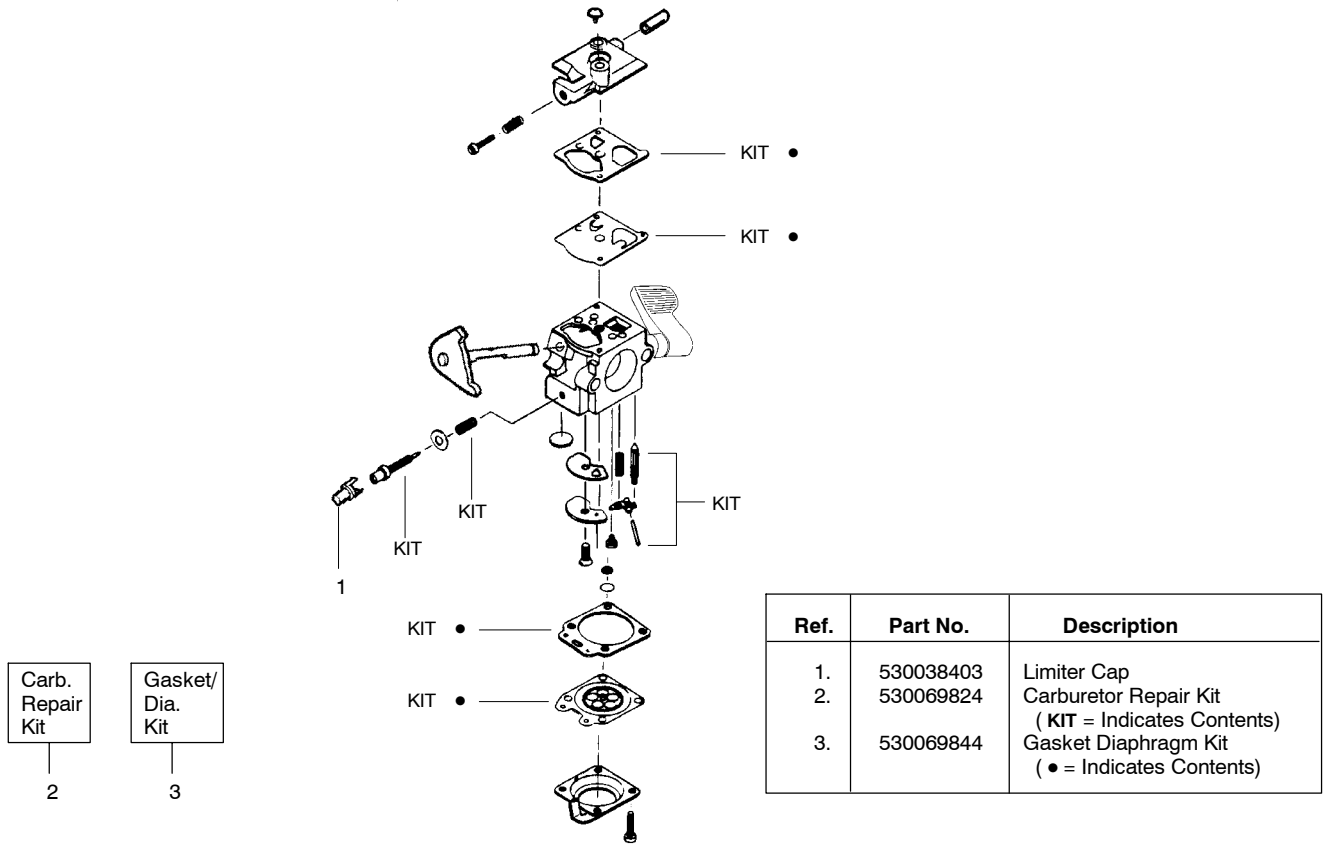

PARTS LIST NO. 530086852		SNAPPER PARTS LIST	MODEL(s) Snapper (S31SST)	
DATE 1/28/04	Replaces 530086852 - 05/21/03		Note: Illustration may differ from actual model due to design changes	PAGE NO. 3

Carburetor Assembly #530071566 (WT618)

Kit - Carburetor Assembly No. 530071636 - WT-627

Note: No Repair kits are available for this carburetor, please order the complete assembly part number 530-071636 (WT-627)