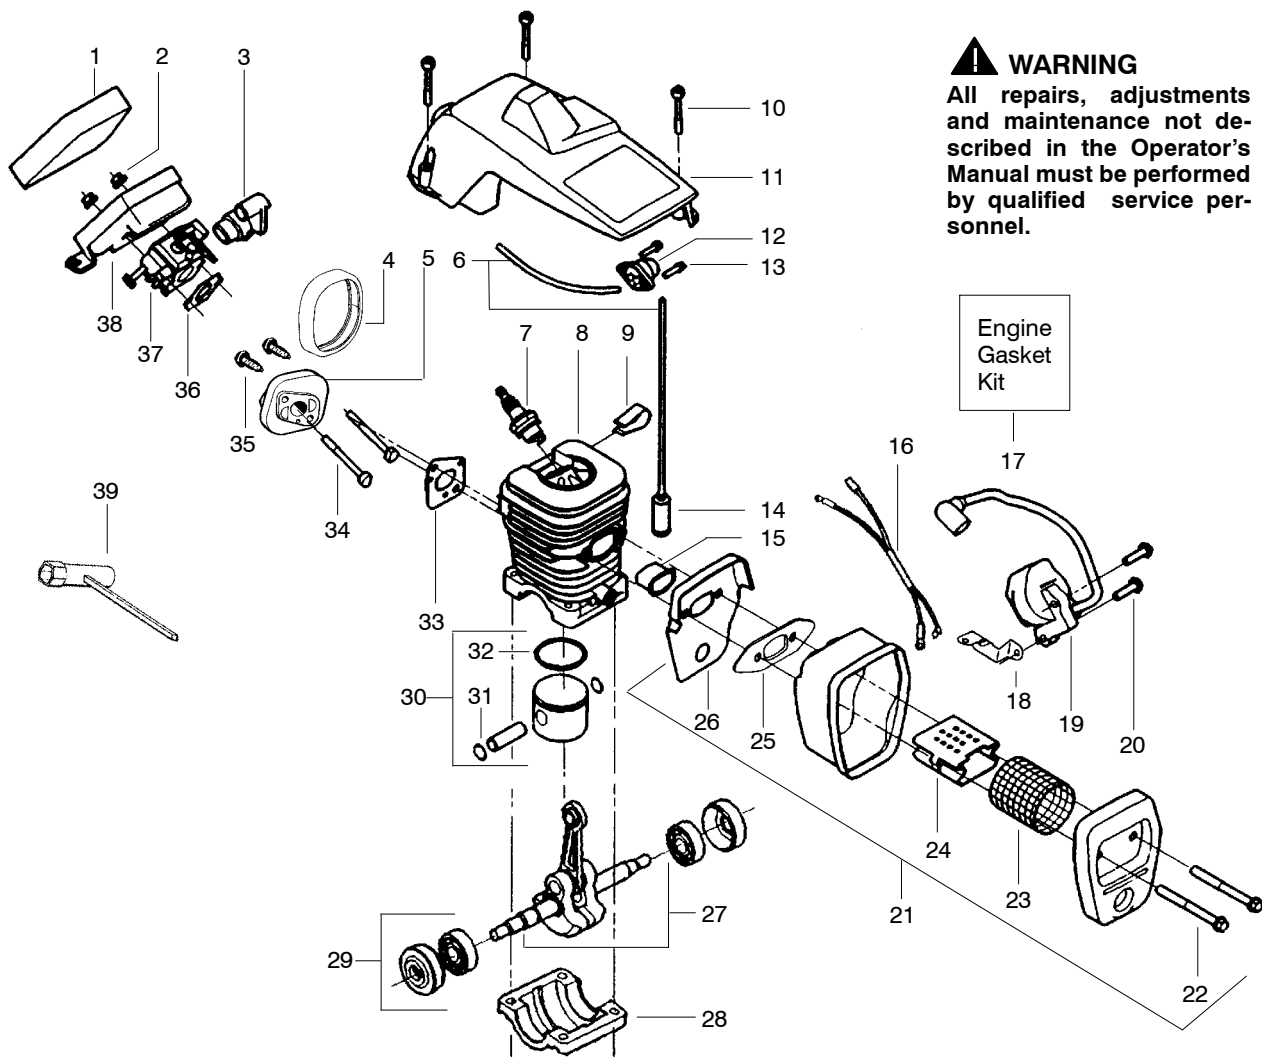

PARTS LIST NO. 530086715		Poulan® PARTS LIST	CHAIN SAW MODEL(S) 2055 "Woodsmen"	
DATE 5/13/04	Replaces 12/16/02 – 530086715		Note: Illustration may differ from actual model due to design changes	PAGE NO. 4

TYPE 6

⚠ WARNING
All repairs, adjustments and maintenance not described in the Operator's Manual must be performed by qualified service personnel.

Ref.	Part No.	Description	Ref.	Part No.	Description	Ref.	Part No.	Description
1.	530037793	Foam – Air Filter	17.	530069608	Kit – Engine Gasket (Incl. 25, 33 & 36)	31.	530015697	Retainer – Piston Pin
2.	530016101	Nut	18.	530047442	Strap – Ground	32.	530038729	Ring – Piston
3.	530035526	Grommet – Carb Adjust	19.	530039167	Module – Ignition	33.	530069608	Gasket – Carb. Adap.(kit)
4.	530054144	Seal – Carb Adapter	20.	530015814	Screw	34.	530016187	Screw
5.	530049700	Carb. Adapter	21.	530047207	Assy – Muffler (Incl. 22 – 26)	35.	530016386	Screw
6.	530069247	Fuel Line Kit (Small)	22.	530016132	Screw	36.	530069608	Gasket – Carb. (kit)
7.	952030150	Spark Plug (RCJ – 7Y)	23.	530036103	Screen – Spark	37.	530071620	Kit – Carburetor (Walbro WT – 624)
8.	530071412	Kit – Cylinder	24.	530037813	Diffuser – Muffler	38.	530037804	Housing – Air Filter
9.	530016136	Clip – High Tension Lead	25.	530069608	Gasket – Muffler (kit)	39.	530031163	Wrench – Bar
10.	530016153	Screw	26.	530049870	Backplate – Muffler	Not Shown		
11.	530071310	Cylinder Shield	27.	530047062	Assy. – Crankshaft	530163675	Operator Manual	
12.	530047213	Air Purge Ass'y.	28.	530037935	Cap – Crankcase	530057268	Decal Instruction	
13.	530015780	Screw	29.	530056363	Assy. – Seal & Bearing	530038486	Decal Stop	
14.	530095646	Fuel Pick – up Ass'y.	30.	530071408	Kit – Piston (Incl. 31 & 32)			
15.	530037652	Heat Insulator						
16.	530052296	Assy. – Wire Harness						

✓ = NEW PART NUMBER FOR THIS IPL   * = REFER TO THE SERVICE REFERENCE INDICATED FOR MORE INFORMATION. (LOCATED AT END OF IPL)
● = THESE PARTS ARE ILLUSTRATED FOR CLARITY. ORDER COMPLETE ASSEMBLY.