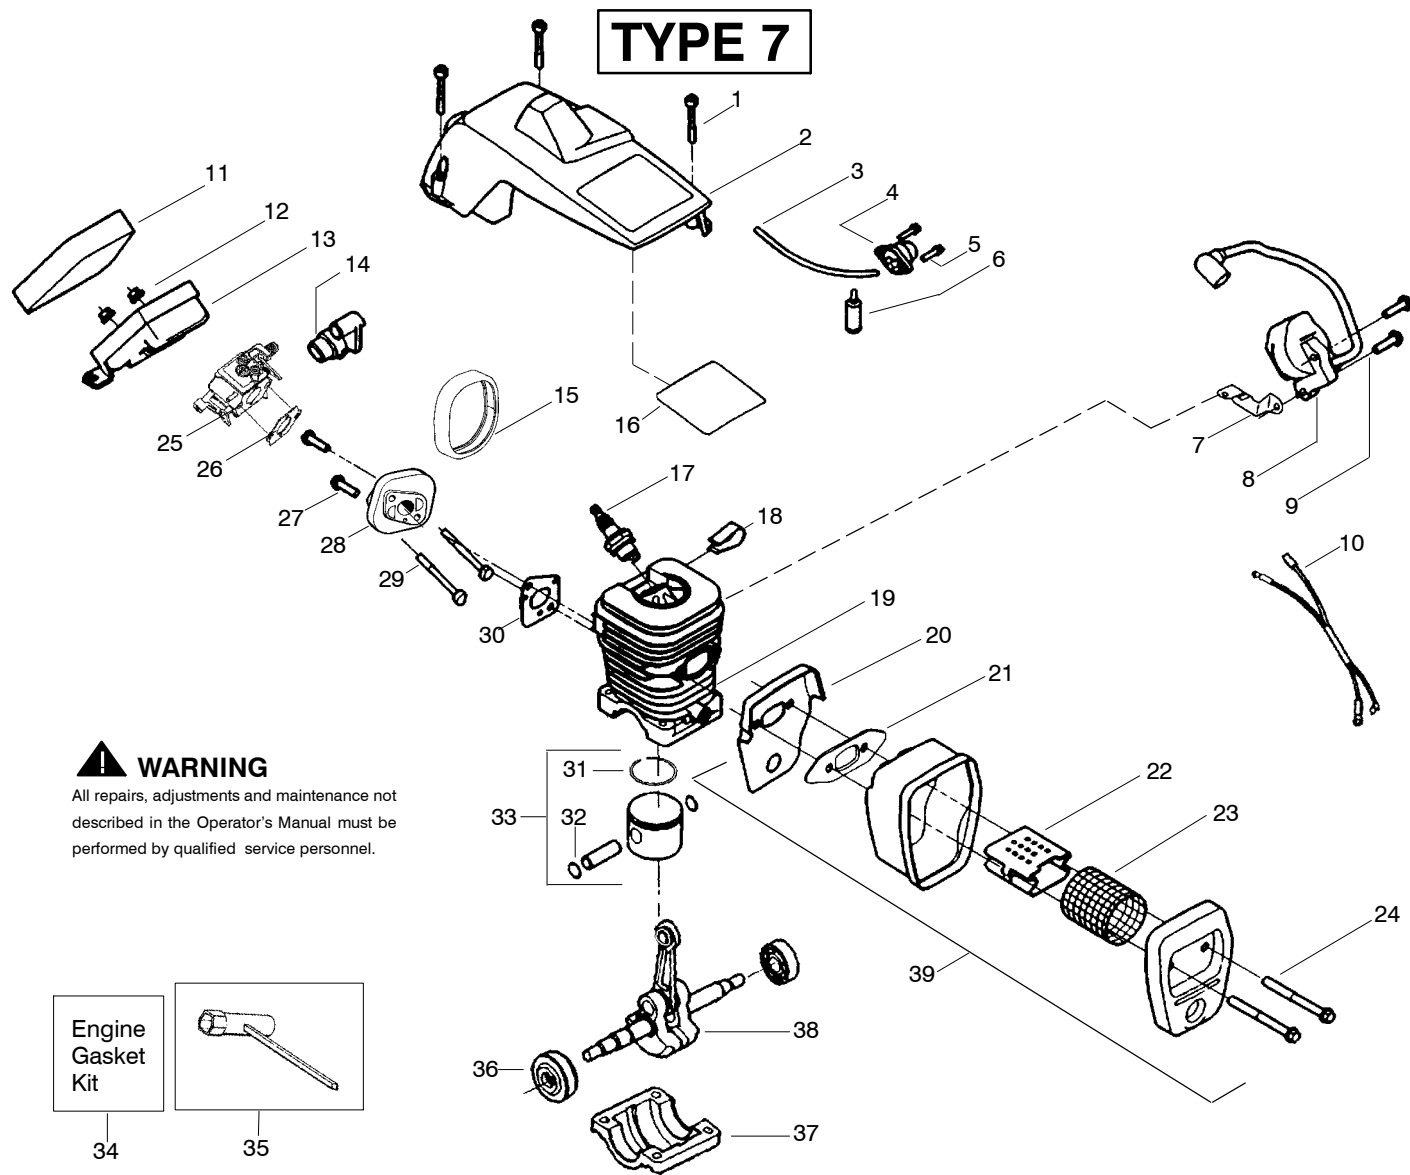

✓ = NEW PART NUMBER FOR THIS IPL ★ = REFER TO THE SERVICE REFERENCE INDICATED FOR MORE INFORMATION. (LOCATED AT END OF IPL)

PARTS LIST NO. 530086715		Poulan® PARTS LIST	CHAIN SAW MODEL(S) 2055 "Woodsmen"
DATE 5/13/04	Replaces 12/16/02 – 530086715		Note: Illustration may differ from actual model due to design changes

✓ = NEW PART NUMBER FOR THIS IPL * = REFER TO THE SERVICE REFERENCE INDICATED FOR MORE INFORMATION. (LOCATED AT END OF IPL)
● = THESE PARTS ARE ILLUSTRATED FOR CLARITY. ORDER COMPLETE ASSEMBLY.

PARTS LIST NO. 530086715		Poulan® PARTS LIST	CHAIN SAW MODEL(S) 2055 "Woodsmen"
DATE 5/13/04	Replaces 12/16/02 – 530086715		NOTE: Illustration may differ from actual model due to design changes

↗ = NEW PART NUMBER FOR THIS IPL

* = REFER TO THE SERVICE REFERENCE INDICATED FOR MORE INFORMATION. (LOCATED AT END OF IPL)

PARTS LIST NO. 530086715		Poulan® PARTS LIST	CHAIN SAW MODEL(S) 2055 "Woodsman"
DATE 5/13/04	Replaces 12/16/02 – 530086715		NOTE: Illustration may differ from actual model due to design changes