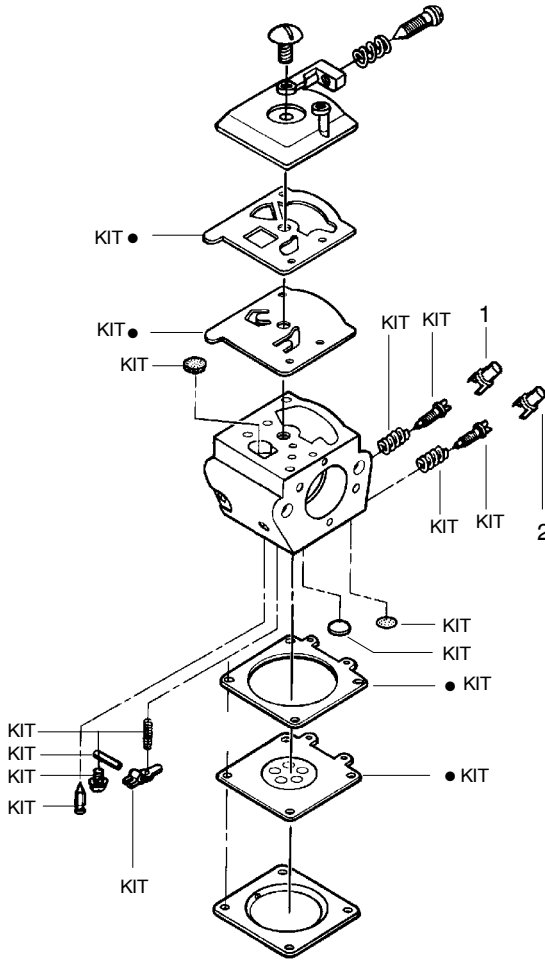

PARTS LIST NO. 530086715		Poulan® PARTS LIST	CHAIN SAW MODEL(S) 2055 "Woodsman"	
DATE 5/13/04	Replaces 12/16/02 – 530086715		NOTE: Illustration may differ from actual model due to design changes	PAGE NO. 6

Carburetor Assembly – WT324 – #530069703

⚠ WARNING
All repairs, adjustments and maintenance not described in the Operator's Manual must be performed by qualified service personnel.

Carb. Repair Kit
3

Gasket/Dia. Kit
4

Ref.	Part No.	Description
1.	530038479	Limiter Cap – High
2.	530038478	Limiter Cap – Low
3.	530069826	Carburetor Repair Kit (KIT= Indicates Contents)
4.	530069844	Gasket Diaphragm Kit (● Indicates Contents)

Kit - Carburetor Assembly No. 530071620 - WALBRO WT-624

Kit - Carburetor Assembly No. 530071820 - ZAMA W20

Kit - Carburetor Assembly No. 530071821 - WALBRO WT-662

Note: No Repair kits are available for these carburetors.

✓ = NEW PART NUMBER FOR THIS IPL   ★ = REFER TO THE SERVICE REFERENCE INDICATED FOR MORE INFORMATION. (LOCATED AT END OF IPL)
● = THESE PARTS ARE ILLUSTRATED FOR CLARITY. ORDER COMPLETE ASSEMBLY.