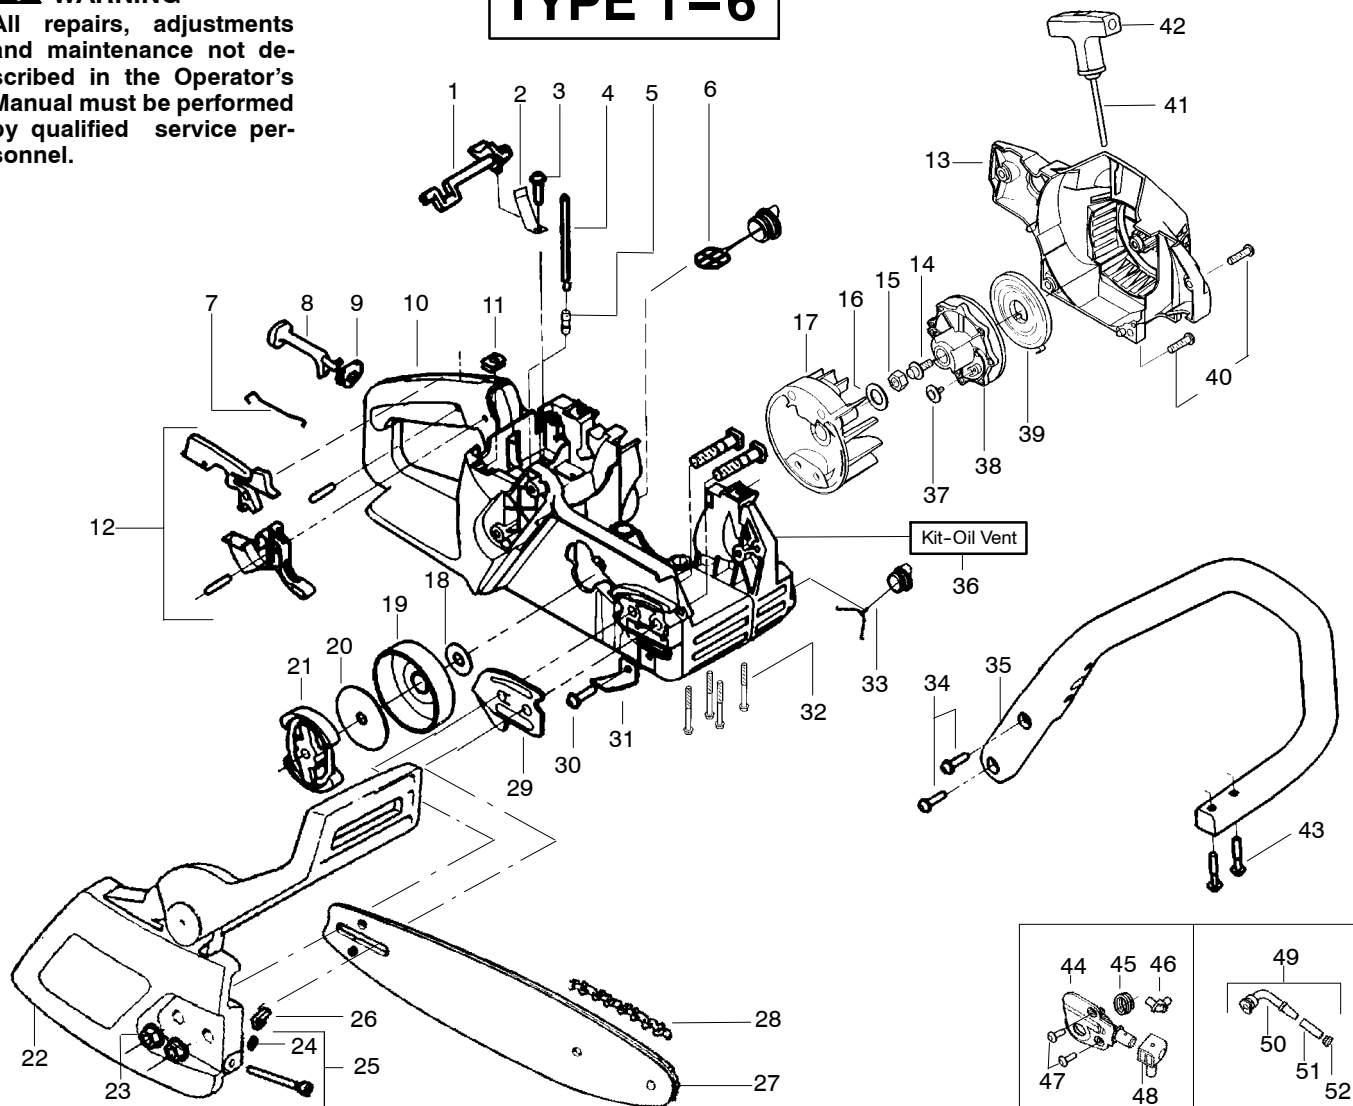

PARTS LIST NO. 530086715		Poulan® PARTS LIST	CHAIN SAW MODEL(S) 2055 "Woodsmen"	
DATE 5/13/04	Replaces 12/16/02 - 530086715		NOTE: Illustration may differ from actual model due to design changes	PAGE NO. 1

WARNING

All repairs, adjustments and maintenance not described in the Operator's Manual must be performed by qualified service personnel.

TYPE 1-6

Ref.	Part No.	Description	Ref.	Part No.	Description	Ref.	Part No.	Description
1.	530038227	Lever-Switch (Includes Pin)	21.	530014949	Assy. - Clutch	43.	530015940	Screw
2.	530016149	Spring-Switch	22.	530054735	Assy-Chain Brake	44.	530071259	Kit-Oil Pump (incl 45,46,48)
3.	530015775	Screw	23.	530015917	Nut-Bar Mounting	45.	530037820	Gear-Worm Spring
4.	530069216	Kit-Fuel Line (Large)	24.	530038593	Retainer-Bar Adjust	46.	530049477	Elbow-Oil Pickup
5.	530023877	Fitting	25.	530069611	Kit-Bar Adjust (incl.24,26)	47.	530016064	Screw
6.	530047192	Assy-Fuel Cap	26.	530015826	Pin-Bar Adjust	48.	530019206	Seal Block
7.	530037809	Wire-Throttle	27.	952044368	Bar - 14"	49.	530047663	Assy-Oil-Pickup (Incl. 50-52)
8.	530047989	Lever-Choke	28.	952051209	Chain - 14"	50.	530038373	Pickup-Oiler
9.	530038406	Grommet-Choke Knob	29.	530038238	Plate-Bar Mounting	51.	530037821	Filter-Oil
10.	530056602	Kit-Chassis Assy.	30.	530015814	Screw	52.	530030189	Plug-Oil Filter
11.	530015922	Nut-Speed	31.	530029850	Chain Catcher			
12.	530071305	Kit-Trigger & Lockout	32.	530016132	Screw			
13.	530049334	Housing-Fan	33.	530010846	Assy-Oil Cap			
14.	530015920	Screw	34.	530015814	Screw			
15.	530016134	Nut-Flywheel	35.	530056798	Handle-Front			
16.	530015127	Washer-Flywheel	36.	530071666	Kit-Oil Vent			
17.	530039209	Assy-Flywheel	37.	530016080	Screw			
18.	530015907	Washer - Thrust	38.	530037817	Pulley-Starter			
19.	530047061	Assy-Drum W/brg.	39.	530027531	Spring-Starter			
20.	530015611	Washer-Clutch	40.	530015892	Screw.			
			41.	530069232	Kit-Rope			
			42.	530037485	Handle-Starter			

✓ = NEW PART NUMBER FOR THIS IPL

★ = REFER TO THE SERVICE REFERENCE INDICATED FOR MORE INFORMATION. (LOCATED AT END OF IPL)