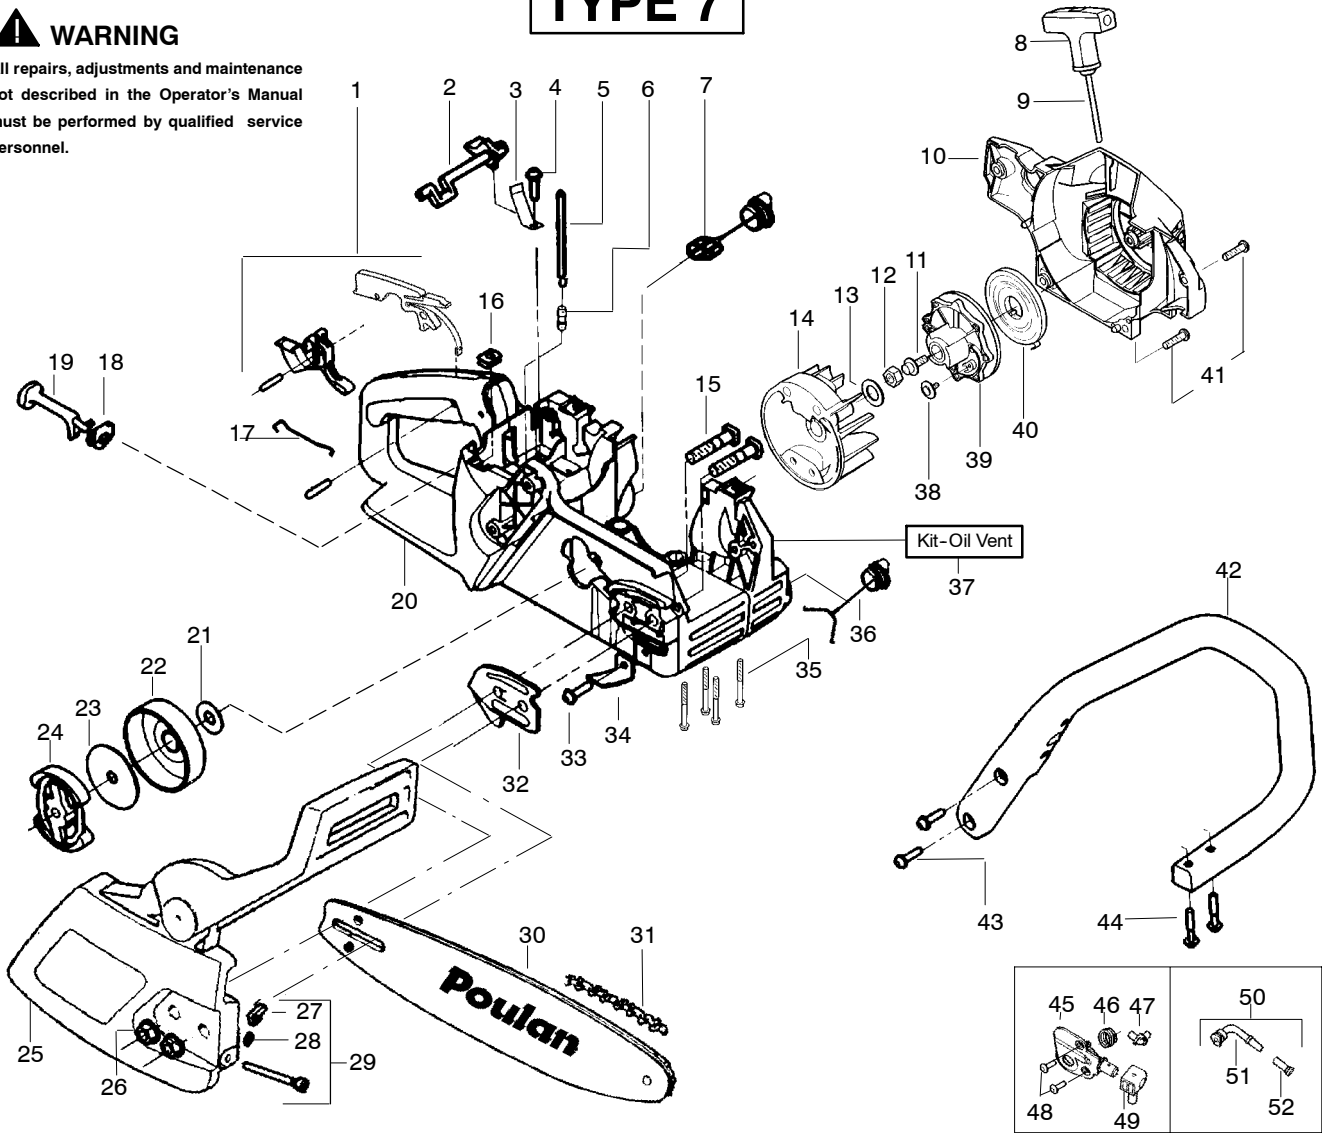

PARTS LIST NO. 530086715		Poulan® PARTS LIST	CHAIN SAW MODEL(S) 2055 "Woodsmen"	
DATE 5/13/04	Replaces 12/16/02 - 530086715		NOTE: Illustration may differ from actual model due to design changes	PAGE NO. 2

TYPE 7

WARNING

All repairs, adjustments and maintenance not described in the Operator's Manual must be performed by qualified service personnel.

Ref.	Part No.	Description	Ref.	Part No.	Description	Ref.	Part No.	Description
1.	✓ 530071832	Kit-Trigger & Lockout	21.	530015907	Washer - Thrust	40.	530027531	Spring-Starter
2.	530038227	Lever-Switch (Includes Pin)	22.	530047061	Assy-Drum W/brg.	41.	530015892	Screw
3.	530016149	Spring-Switch	23.	530015611	Washer - Clutch	42.	530056798	Handle-Front
4.	530015775	Screw	24.	530014949	Assy. - Clutch	43.	530015814	Screw
5.	530069216	Kit-Fuel Line (Large)	25.	530054735	Assy-Chain Brake	44.	530015940	Screw
6.	530023877	Fitting	26.	530015917	Nut-Bar Mounting	45.	530071259	Kit-Oil Pump (incl 46,47,49)
7.	530047192	Assy-Fuel Cap w/ret.	27.	530015826	Pin-Bar Adjust	46.	530037820	Gear-Worm Spring
8.	530037485	Handle-Starter	28.	530038593	Retainer-Bar Adjust	47.	530049477	Elbow-Oil Pickup
9.	530069232	Kit-Rope	29.	530069611	Kit-Bar Adjust (incl.27,28)	48.	530016064	Screw
10.	530049334	Housing-Fan	30.	952044368	Bar - 14"	49.	530019206	Seal Block
11.	530015920	Screw	31.	952051209	Chain - 14"	50.	530047663	Assy-Oil-Pickup (Incl. 51,52)
12.	530016134	Nut-Flywheel	32.	530038238	Plate-Bar Mounting	51.	530038373	Pickup-Oiler
13.	530015127	Washer-Flywheel	33.	530015814	Screw	52.	530056533	Filter-Oil
14.	530039187	Assy-Flywheel	34.	530029850	Chain Catcher			
15.	530016133	Bolt-Bar Mounting	35.	530016132	Screw			
16.	530015922	Nut-Speed	36.	530057236	Assy-Oil Cap w/ret.			
17.	530037809	Wire-Throttle	37.	530071666	Kit-Oil Vent			
18.	✓ 530049005	Grommet-Choke Knob	38.	530016080	Screw			
19.	530047989	Lever-Choke	39.	530037817	Pulley-Starter			
20.	✓ 530058909	Assy-Chassis						

✓ = NEW PART NUMBER FOR THIS IPL   ★ = REFER TO THE SERVICE REFERENCE INDICATED FOR MORE INFORMATION. (LOCATED AT END OF IPL)