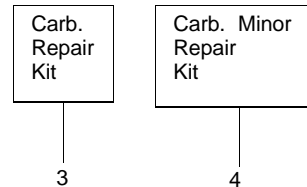

↙ = NEW PART NUMBER FOR THIS IPL

* = REFER TO THE SERVICE REFERENCE INDICATED FOR MORE INFORMATION. (LOCATED AT END OF IPL)

PARTS LIST NO. 530086389		Poulan® PARTS LIST	MODEL(s) TE450CXL LE
DATE 3/21/03	Updated 12/18/02 - 530086389		Note: Illustration may differ from actual model due to design changes

Carburetor Assembly #530071443 (C1U-W10)

⚠ WARNING

All repairs, adjustments and maintenance not described in the Operator's Manual must be performed by qualified service personnel.

Ref.	Part No.	Description
1.	530038478	Limiter Cap (low)
2.	530038479	Limiter Cap (high)
3.	530071441	Kit-Carburetor Repair (KIT=Indicates Contents)
4.	530071442	Kit-Carburetor Minor Repair (● = Indicates Contents)