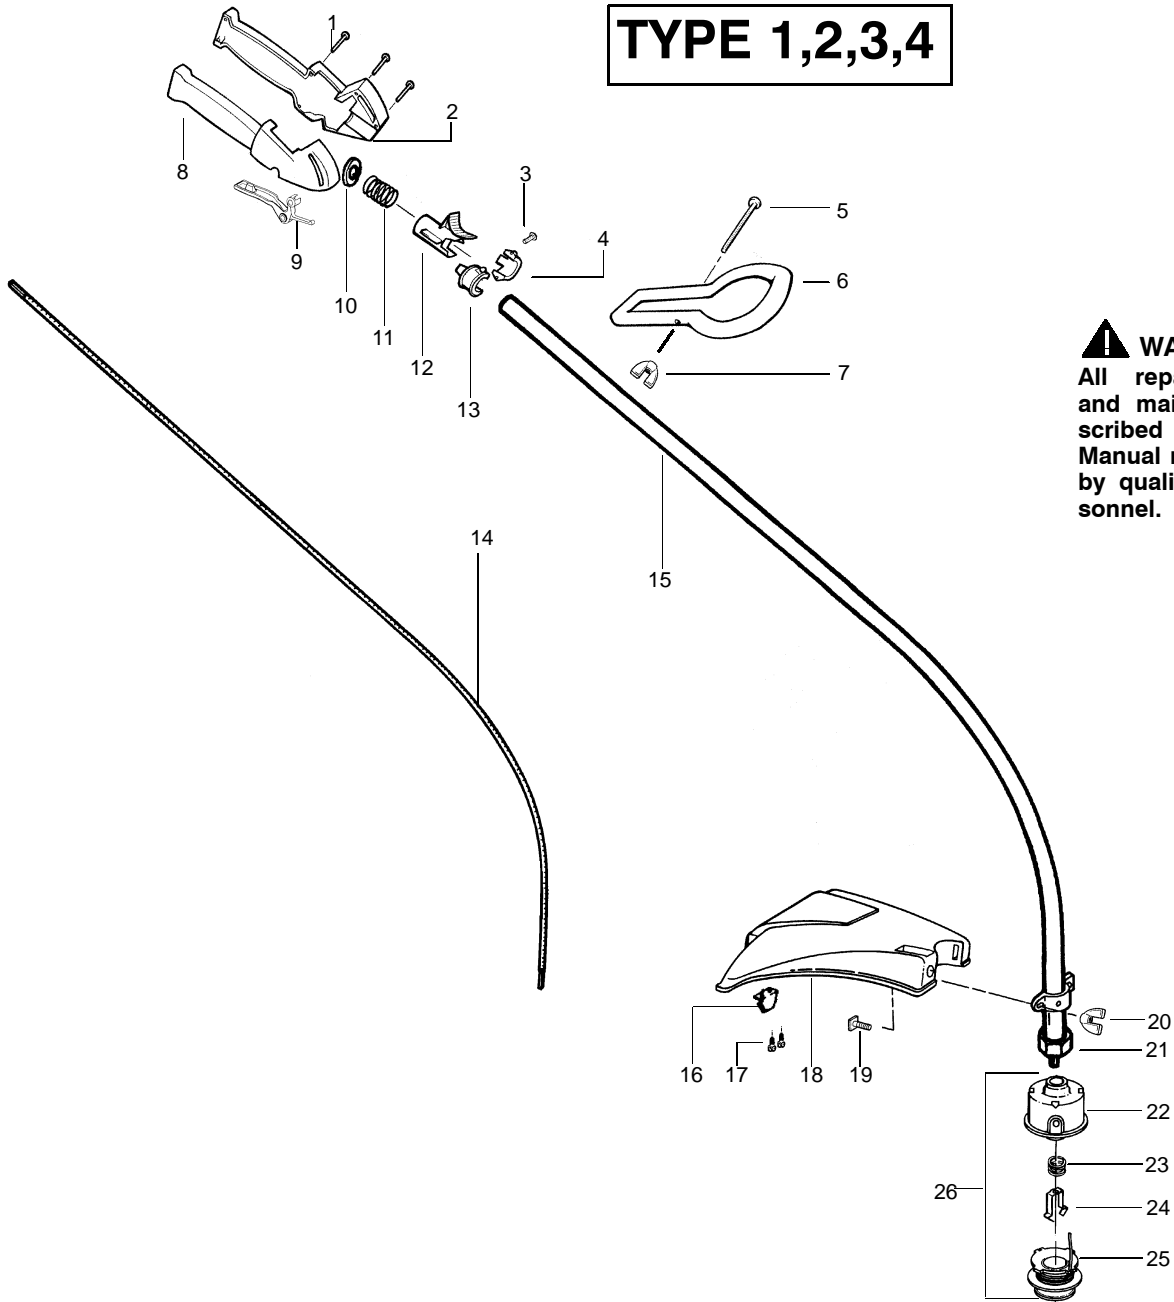

PARTS LIST NO. 530086389		Poulan® PARTS LIST	MODEL(s) TE450CXL LE
DATE 3/21/03	Updated 12/18/02 - 530086389		Note: Illustration may differ from actual model due to design changes

TYPE 1,2,3,4

WARNING
 All repairs, adjustments and maintenance not described in the Operator's Manual must be performed by qualified service personnel.

Ref.	Part No.	Description	Ref.	Part No.	Description
1.	530016179	Screw	18.	530071328	Shield Kit Ass'y. (Incl. 16 & 17)
2.	530047924	Throttle Hsg. (Left)	19.	530015820	Bolt-Shield
3.	530015810	Screw	20.	530016118	Wingnut
4.	530054159	Locator-left	21.	530095574	Dust Cup
5.	530016173	Bolt-Handle	22.	530095770	Assy-Hub. (TNG 5)-5/16"
6.	530047919	Assist Handle	23.	530401958	Spring-Return
7.	530016118	Wingnut	24.	530401957	Retainer-Spool
8.	530047923	Throttle Hsg. (Right)	25.	952711594	Accy-Wound Spool
9.	530038682	Trigger - Throttle	26.	952711593	Accy-Cutting Head
10.	530016193	Washer			
11.	530042084	Spring-Compression			
12.	530047925	Actuator			
13.	530054160	Locator-right			
14.	530095853	Drive Shaft - Flex			
15.	530071416	Drive Shaft Hsg. Ass'y			
16.	530052287	Line Limiter			
17.	530015814	Screw-Line Limiter			
				Not Shown	
				530163369	Operator's Manual
				530055350	Shaft Warning Decal

✓ = NEW PART NUMBER FOR THIS IPL

* = REFER TO THE SERVICE REFERENCE INDICATED FOR MORE INFORMATION. (LOCATED AT END OF IPL)

PARTS LIST NO. 530086389		Poulan® PARTS LIST	MODEL(s) TE450CXL LE
DATE 3/21/03	Updated 12/18/02 - 530086389		Note: Illustration may differ from actual model due to design changes