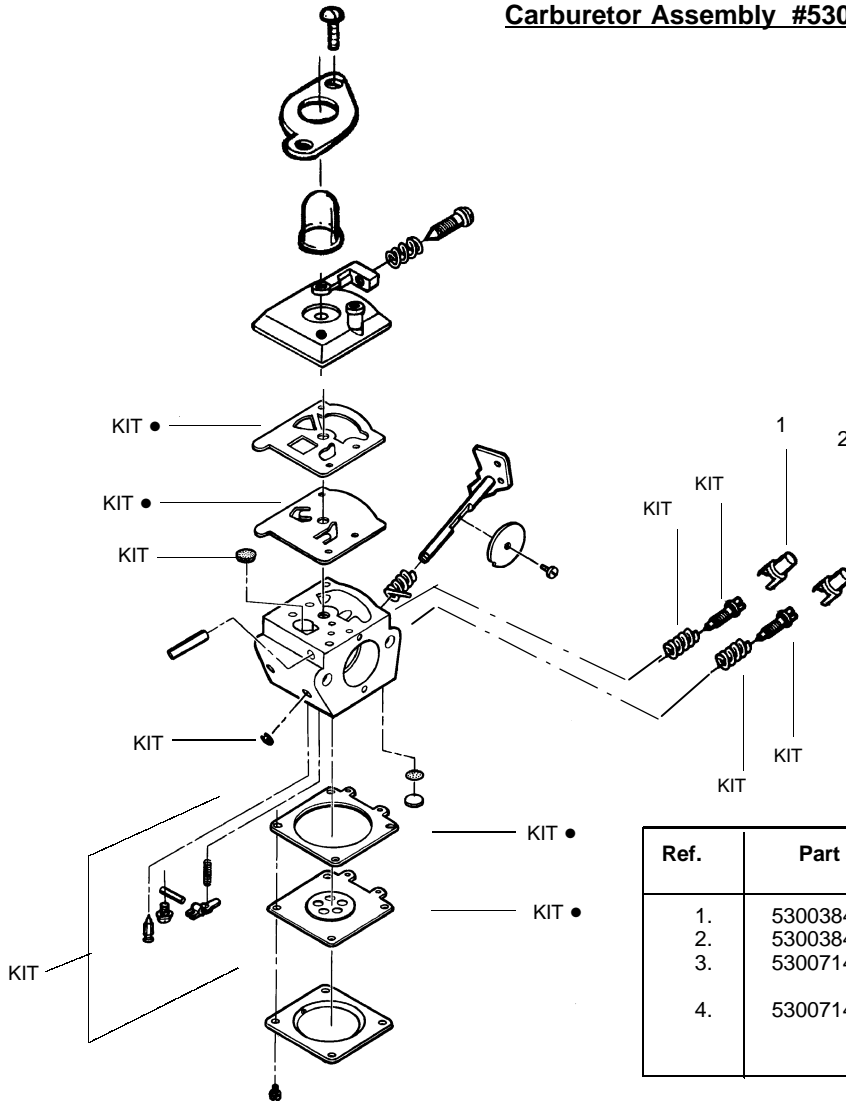

PARTS LIST NO. 530086389		Poulan® PARTS LIST	MODEL(s) TE450CXL LE	
DATE 3/21/03	Updated 12/18/02 - 530086389		Note: Illustration may differ from actual model due to design changes	PAGE NO. 6

Carburetor Assembly #530071443 (C1U-W10)

⚠ WARNING

All repairs, adjustments and maintenance not described in the Operator's Manual must be performed by qualified service personnel.

Ref.	Part No.	Description
1.	530038478	Limiter Cap (low)
2.	530038479	Limiter Cap (high)
3.	530071441	Kit-Carburetor Repair (KIT=Indicates Contents)
4.	530071442	Kit-Carburetor Minor Repair (● = Indicates Contents)

Kit - Carburetor Assembly No. 530071628 - C1U-W10B

Note: No Repair kits are available for this carburetor, please order the complete assembly part number 530-071628 (C1U-W10B)

✓ = NEW PART NUMBER FOR THIS IPL

★ = REFER TO THE SERVICE REFERENCE INDICATED FOR MORE INFORMATION. (LOCATED AT END OF IPL)