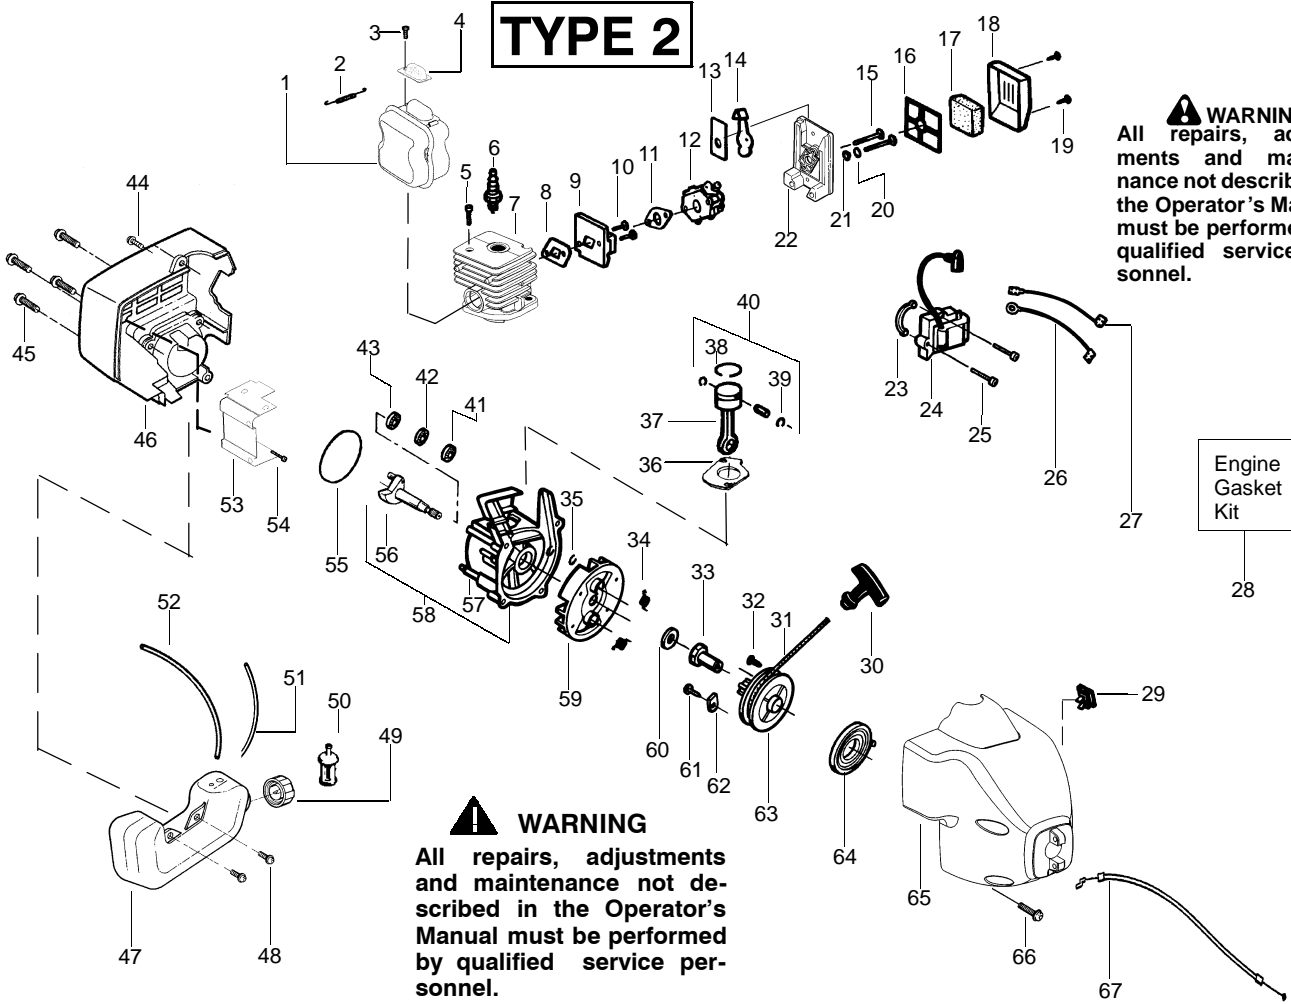

Ref.	Part No.	Description	Ref.	Part No.	Description
1.	530016179	Screw	18.	530071328	Shield Kit Ass'y. (Incl. 16 & 17)
2.	530047924	Throttle Hsg. (Left)	19.	530015820	Bolt-Shield
3.	530015810	Screw	20.	530016118	Wingnut
4.	530054159	Locator-left	21.	530095574	Dust Cup
5.	530016173	Bolt-Handle	22.	530095770	Assy-Hub. (TNG 5)-5/16"
6.	530047919	Assist Handle	23.	530401958	Spring-Return
7.	530016118	Wingnut	24.	530401957	Retainer-Spool
8.	530047923	Throttle Hsg. (Right)	25.	952711594	Accy-Wound Spool
9.	530038682	Trigger - Throttle	26.	952711593	Accy-Cutting Head
10.	530016193	Washer			
11.	530042084	Spring-Compression			
12.	530047925	Actuator			
13.	530054160	Locator-right			
14.	530095853	Drive Shaft - Flex			
15.	530071416	Drive Shaft Hsg. Ass'y			
16.	530052287	Line Limiter			
17.	530015814	Screw-Line Limiter			
				Not Shown	
				530163369	Operator's Manual
				530055350	Shaft Warning Decal

✓ = NEW PART NUMBER FOR THIS IPL

* = REFER TO THE SERVICE REFERENCE INDICATED FOR MORE INFORMATION. (LOCATED AT END OF IPL)

PARTS LIST NO. 530086389		Poulan® PARTS LIST	MODEL(s) TE450CXL LE
DATE 3/21/03	Updated 12/18/02 - 530086389		Note: Illustration may differ from actual model due to design changes