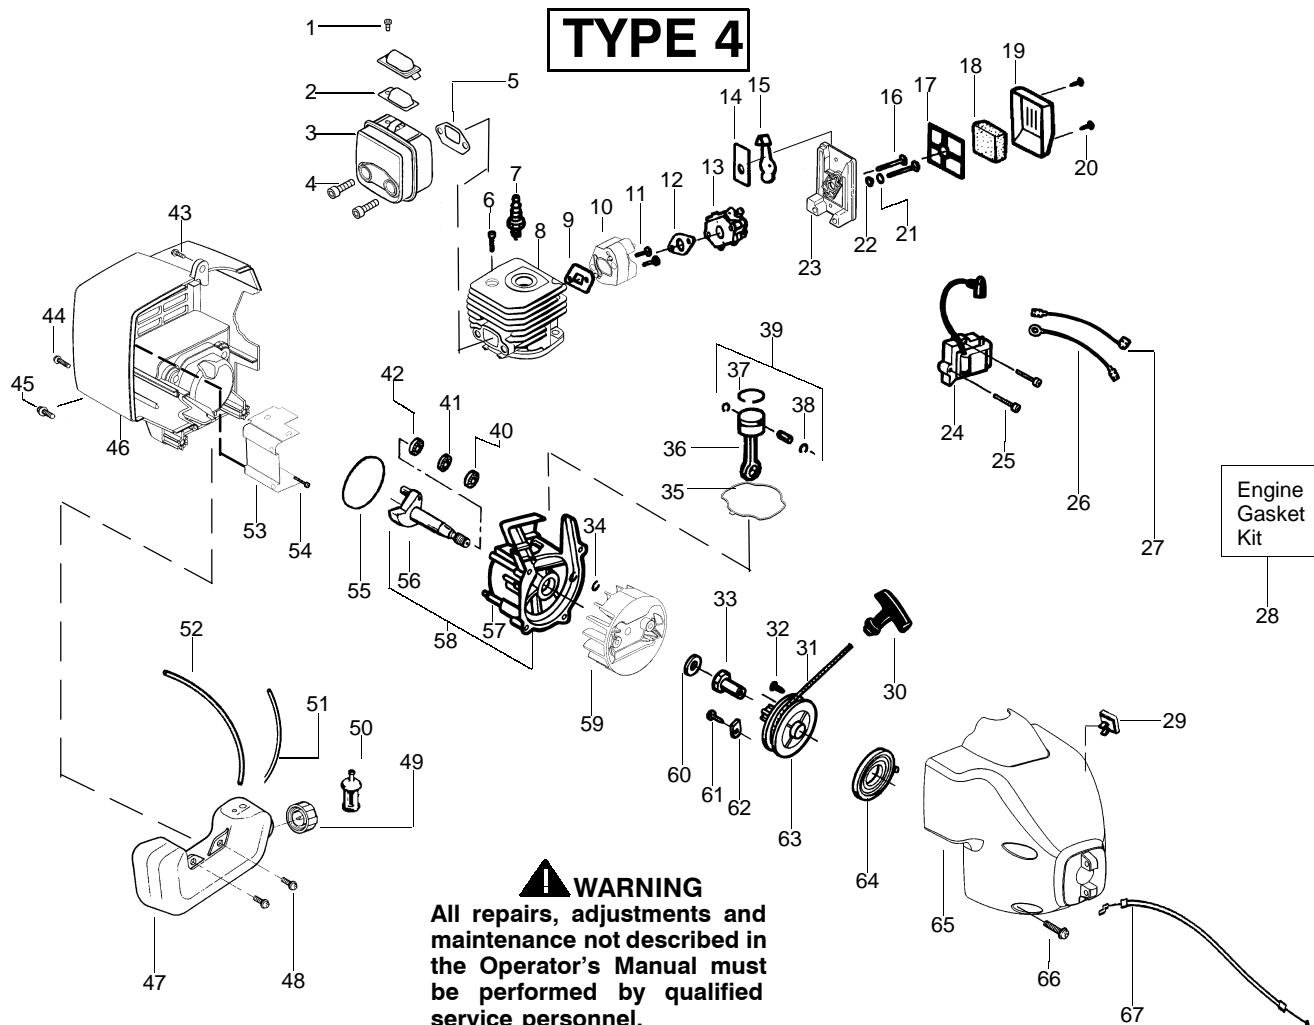

PARTS LIST NO. 530086389		Poulan® PARTS LIST	MODEL(s) TE450CXL LE	
DATE 3/21/03	Updated 12/18/02 - 530086389		Note: Illustration may differ from actual model due to design changes	PAGE NO. 5

WARNING
All repairs, adjustments and maintenance not described in the Operator's Manual must be performed by qualified service personnel.

Ref.	Part No.	Description	Ref.	Part No.	Description	Ref.	Part No.	Description
1.	530015241	Screw-screen	26.	530054448	Assy-Ground Wire	49.	530014347	Assy-Fuel Cap
2.	530071544	Kit-Spark Arrestor	27.	530054449	Assy-Lead Wire	50.	530095646	Assy-Fuel Pickup
3.	530071672	Kit-Muffler (incl. 1,2,4,5)	28.	530071363	Kit-Engine Gasket (Incl. 5,9,12,35,55)	51.	530069247	Fuel Line (Small)
4.	530016338	Bolt-Muffler	29.	530069572	Kit-Switch-Off/On	52.	530069216	Fuel Line (Large)
5.	530071363	Gasket-Muffler (kit)	30.	530027569	Handle-Starter	53.	530055351	Shield-Heat
6.	530015953	Screw-Cylinder	31.	530071325	Kit-Rope	54.	530015805	Screw-Heat Shield
7.	952030249	Spark Plug (RCJ-6Y)	32.	530016326	Screw	55.	530071363	O-ring-C'case(kit)
8.	530071668	Kit-Cylinder	33.	530027953	Coupling-Drive	56.	530012413	Assy-Crankshaft
9.	530071363	Gasket-Cyl/Carb.(kit)	34.	530015941	Ret. Ring/C'shaft	57.	530012510	Assy-Crankcase (Incl. 40-42)
10.	530057635	Carb. Adapter	35.	530071363	Seal-Cylinder(kit)	58.	530071670	Assy-C'case/C'shaft (Incl. 34,56,57)
11.	530016309	Screw-Carb Adptr.	36.	530069945	Assy-Connecting Rod	59.	530069886	Assy-Flywheel
12.	530071363	Gasket-Carb.(kit)	37.	530055120	Ring-Piston	60.	530015828	Washer-Flat
13.	530071628	Kit-Carb. Ass'y. (C1U-W10B)	38.	530015162	Retainer-Piston Pin	61.	530015775	Screw-Pulley
14.	530038747	Choke Plate	39.	530071357	Kit-Piston (Incls. 37,38 & Pin)	62.	530053985	Retainer-Pulley
15.	530035499	Choke Shutter	40.	530055728	Bearing-Outer	63.	530071324	Kit-Starter Pulley (Incl. 32)
16.	530016393	Screw-Carburetor	41.	530071615	Seal-C'case	64.	530042086	Spring-Starter
17.	530036569	Filter Support Plate	42.	530032125	Bearing-Inner	65.	530056715	Assy.-Fan Hsg.
18.	530036575	Air Filter Foam	43.	530016349	Screw-Shd/Fan Hsg	66.	530015810	Screw
19.	530054414	Air Filter Cover	44.	530015810	Screw	67.	530055546	Assy-Throttle Cable
20.	530015892	Screw-Air Box	45.	530016349	Screw			
21.	530015852	Choke Spacer	46.	530056709	Rear Shroud			
22.	530015254	Washer	47.	530049296	Assy-Fuel Tank (incl. cap,lines,filter)			
23.	530052431	Air Box	48.	530016379	Retainer-Tank			
24.	530039211	Ignition Module						
25.	530016357	Screw-Ignit. Module						

↙ = NEW PART NUMBER FOR THIS IPL

* = REFER TO THE SERVICE REFERENCE INDICATED FOR MORE INFORMATION. (LOCATED AT END OF IPL)