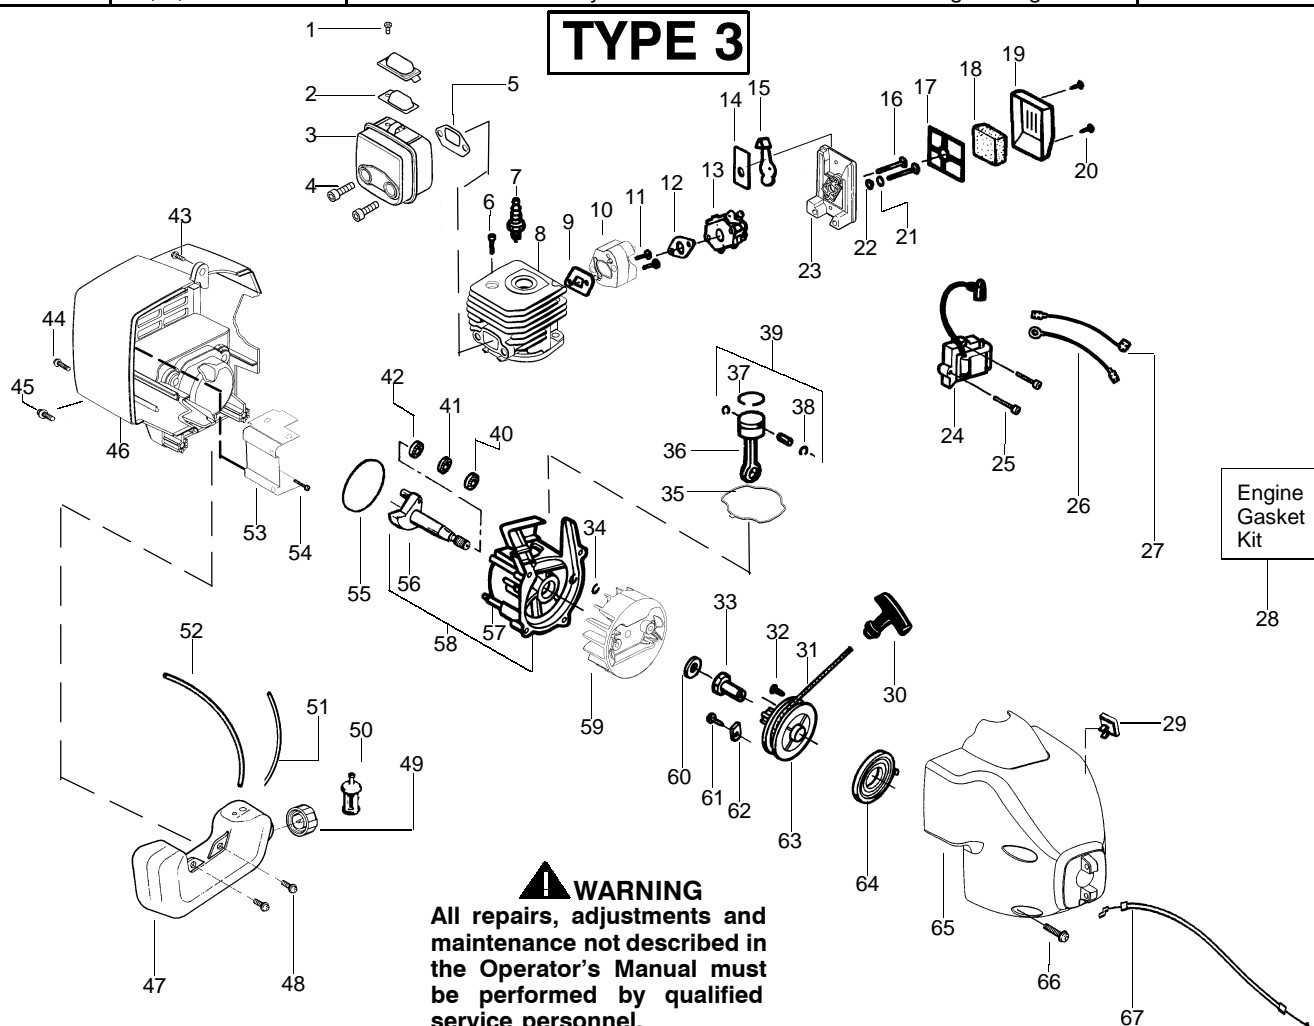

Ref.	Part No.	Description	Ref.	Part No.	Description
1.	530016179	Screw	18.	530071328	Shield Kit Ass'y. (Incl. 16 & 17)
2.	530047924	Throttle Hsg. (Left)	19.	530015820	Bolt-Shield
3.	530015810	Screw	20.	530016118	Wingnut
4.	530054159	Locator-left	21.	530095574	Dust Cup
5.	530016173	Bolt-Handle	22.	530095770	Assy-Hub. (TNG 5)-5/16"
6.	530047919	Assist Handle	23.	530401958	Spring-Return
7.	530016118	Wingnut	24.	530401957	Retainer-Spool
8.	530047923	Throttle Hsg. (Right)	25.	952711594	Accy-Wound Spool
9.	530038682	Trigger - Throttle	26.	952711593	Accy-Cutting Head
10.	530016193	Washer			
11.	530042084	Spring-Compression			
12.	530047925	Actuator			
13.	530054160	Locator-right			
14.	530095853	Drive Shaft - Flex			
15.	530071416	Drive Shaft Hsg. Ass'y			
16.	530052287	Line Limiter			
17.	530015814	Screw-Line Limiter			
				Not Shown	
				530163369	Operator's Manual
				530055350	Shaft Warning Decal

✓ = NEW PART NUMBER FOR THIS IPL

* = REFER TO THE SERVICE REFERENCE INDICATED FOR MORE INFORMATION. (LOCATED AT END OF IPL)

PARTS LIST NO. 530086389		Poulan® PARTS LIST	MODEL(s) TE450CXL LE
DATE 3/21/03	Updated 12/18/02 - 530086389		Note: Illustration may differ from actual model due to design changes