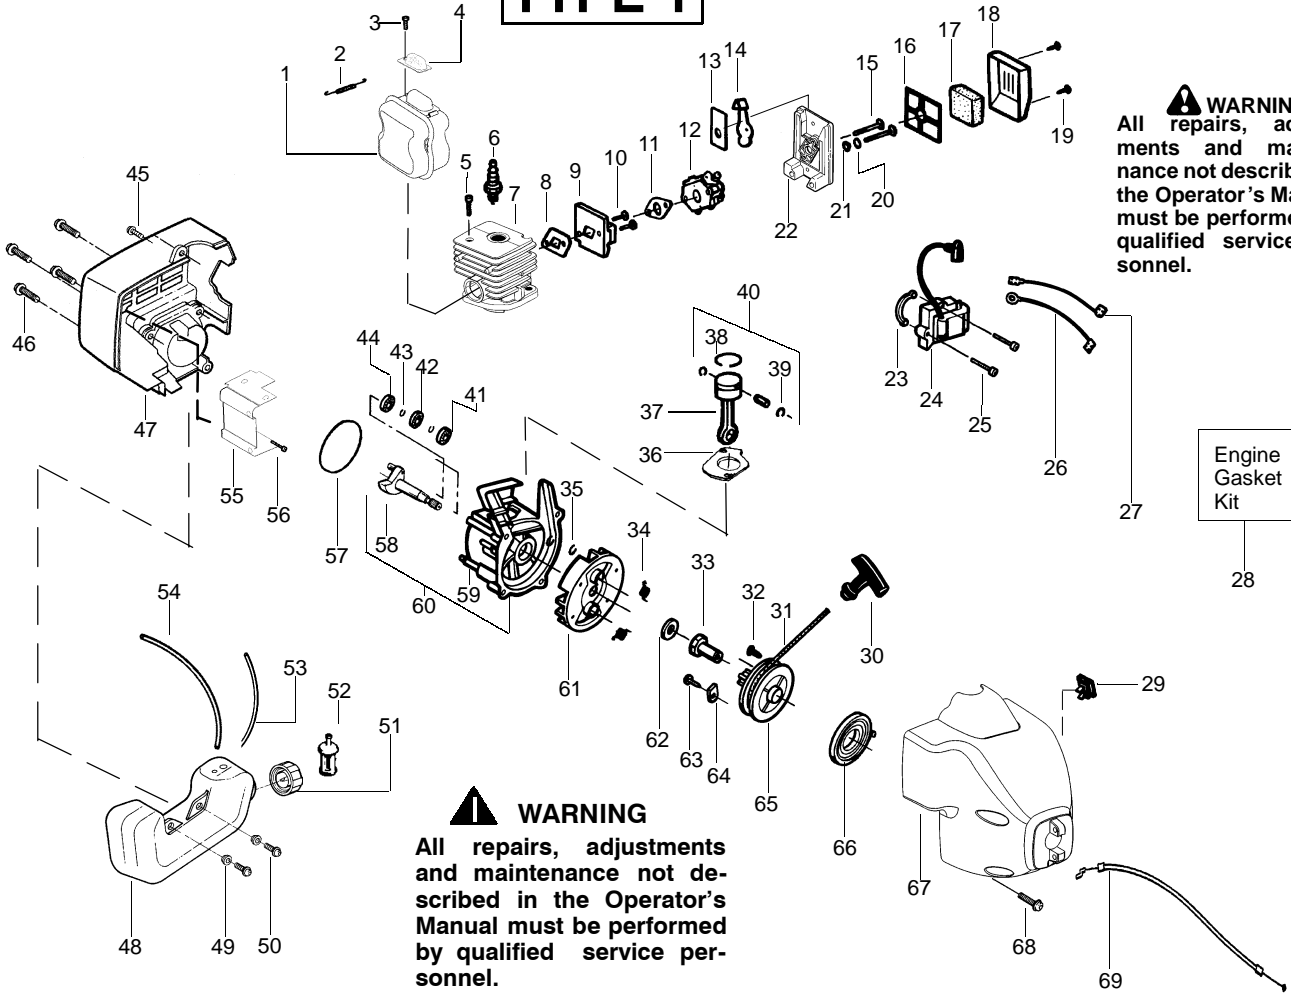

PARTS LIST NO. 530086389		Poulan® PARTS LIST	MODEL(s) TE450CXL LE	
DATE 3/21/03	Updated 12/18/02 - 530086389		Note: Illustration may differ from actual model due to design changes	PAGE NO. 2

TYPE 1

WARNING
All repairs, adjustments and maintenance not described in the Operator's Manual must be performed by qualified service personnel.

WARNING
All repairs, adjustments and maintenance not described in the Operator's Manual must be performed by qualified service personnel.

Ref.	Part No.	Description	Ref.	Part No.	Description	Ref.	Part No.	Description
1.	530071362	Kit-Muffler (incl.2,3,4)	26.	530054448	Ground Wire Ass'y.	48.	530049296	Fuel Tank Ass'y. (incl. 51,52,fuel lines)
2.	530042088	Muffler Spring	27.	530054449	Lead Wire Ass'y.	49.	530016131	Washer-fuel tank
3.	530015241	Screw	28.	530071363	Kit-Engine Gasket (Incl. 8,11,36,57)	50.	530015886	Screw-Fuel Tank
4.	530071361	Screen-Spark Arrestor	29.	530071356	Switch-Momentary	51.	530014347	Fuel Cap Assy.
5.	530015953	Screw-Cylinder	30.	530027569	Starter Handle	52.	530095646	Fuel Pickup Assy
6.	952030150	Spark Plug (RCJ-7Y)	31.	530071325	Kit-Rope	53.	530069247	Fuel Line (Small)
7.	530071359	Kit-Cylinder	32.	530015882	Screw	54.	530069216	Fuel Line (Large)
8.	530071363	Gasket-Cylinder/Carb.	33.	530027953	Drive Coupling	55.	530055351	Flywheel-Heat Shield
9.	530055535	Carb. Adapter	34.	530023817	Spring Starter Dog	56.	530015805	Screw-Heat Shield
10.	530016014	Screw-Carb Adptr.	35.	530015945	Ret. Ring-C'case	57.	530071363	O-ring-C'case
11.	530071363	Gasket-Carb.	36.	530071363	Gasket-Cylinder	58.	530012413	Crankshaft Ass'y.
12.	530071443	Kit-Carb. Ass'y. (Incl. Limiter Cap)	37.	530069945	Connecting Rod Assy.	59.	530012462	Crankcase Assy. (Incl. 41-44)
13.	530038747	Choke Plate	38.	530055120	Piston Ring	60.	530071337	C'case/C'shaft Assy. (Incl. 35,58,59)
14.	530038686	Choke Shutter	39.	530015162	Piston Pin Retainer	61.	530069886	Flywheel Ass'y.
15.	530016353	Screw-Carburetor	40.	530071357	Kit-Piston (Incls. 38,39 & Pin)	62.	530015828	Washer-Flat
16.	530036569	Filter Support Plate	41.	530032124	Outer Bearing	63.	530016224	Screw-Pulley
17.	530036575	Air Filter Foam	42.	530019179	C'case Seal	64.	530053985	Retainer-Pulley
18.	530054414	Air Filter Cover	43.	530015941	Ret. Ring/C'shaft	65.	530071324	Kit-Starter Pulley (Incl. 32)
19.	530015892	Screw-Air Box	44.	530032125	Inner Bearing	66.	530042086	Starter Spring
20.	530015852	Choke Spacer	45.	530015934	Screw-Shd/Fan Hsg	67.	530055510	Assy.-Fan Hsg.
21.	530015254	Washer	46.	530015810	Screw	68.	530015810	Screw
22.	530052431	Air Box	47.	530055177	Rear Shroud	69.	530055546	Assy-Throttle Cable
23.	530036145	Spacer-Ignit. Module						
24.	530039214	Ignition Module						
25.	530015954	Screw-Ignit. Module						

✓ = NEW PART NUMBER FOR THIS IPL

* = REFER TO THE SERVICE REFERENCE INDICATED FOR MORE INFORMATION. (LOCATED AT END OF IPL)