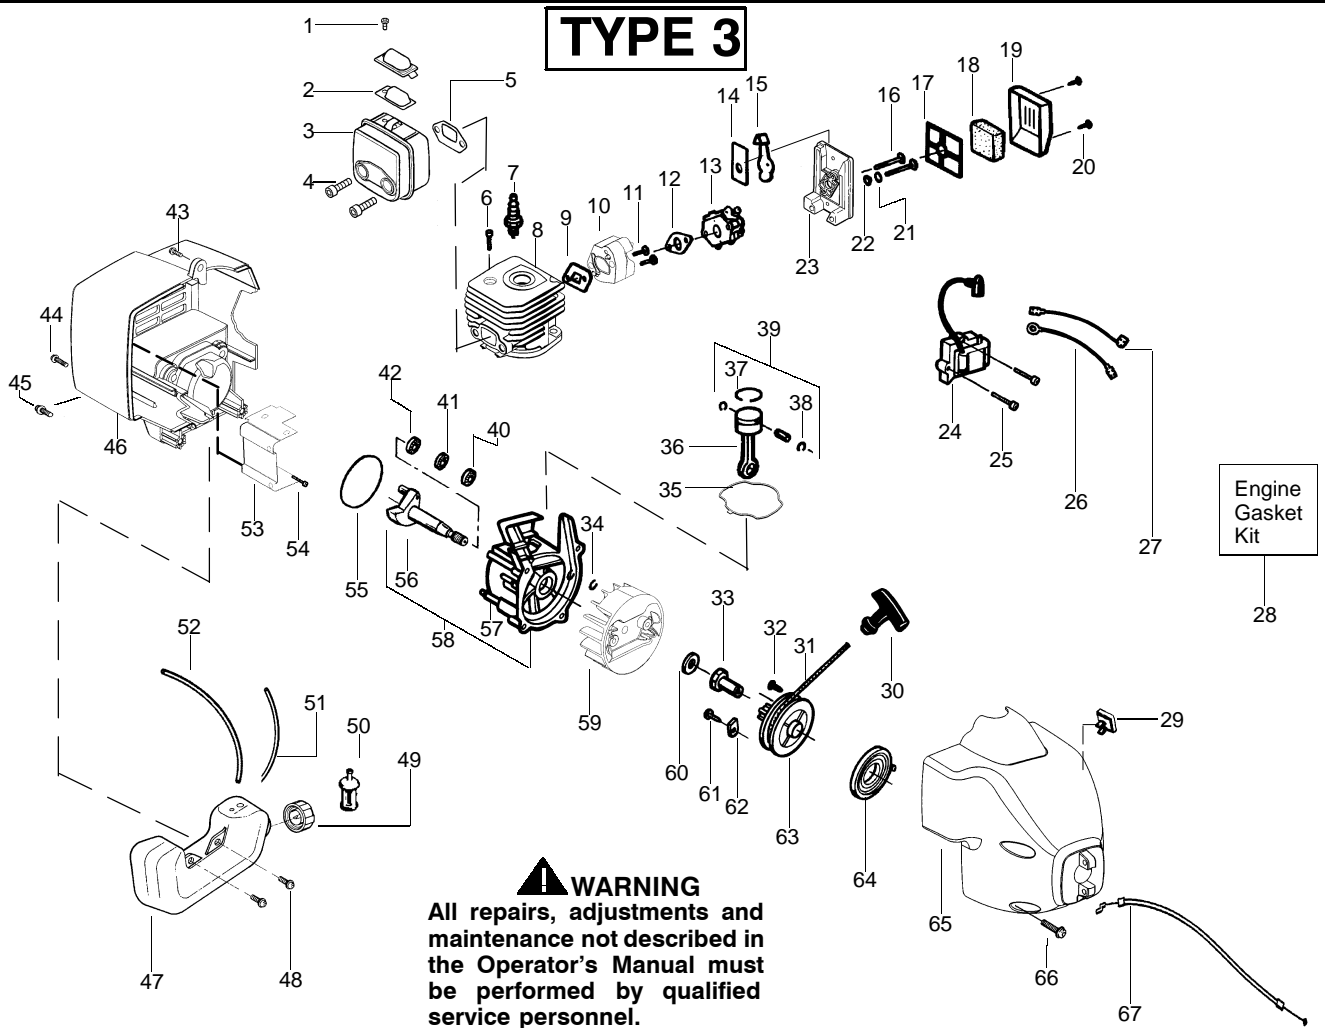

Ref.	Part No.	Description	Ref.	Part No.	Description
1.	530016179	Screw	18.	530071328	Kit-Shield Ass'y. (Incl. 16 & 17)
2.	530047924	Throttle Hsg. (Left)	19.	530015820	Bolt-Shield
3.	530015810	Screw	20.	530054459	Assy-Wire Guard
4.	530054159	Locator-left	21.	530016179	Screw
5.	530016173	Bolt-Handle	22.	530016118	Wingnut
6.	530047919	Handle-Assist	23.	530095574	Dust Cup
7.	530016118	Wingnut	24.	530095770	Assy-Hub
8.	530047923	Throttle Hsg. (Right)	25.	530401958	Spring-Return
9.	530038682	Trigger - Throttle	26.	530401957	Retainer-Spool
10.	530016193	Washer	27.	952711594	Accy-Wound Spool
11.	530042084	Spring-Compression	28.	952711593	Accy-Cutting Head
12.	530047925	Actuator		Not Shown	
13.	530054160	Locator-right		530088738	Operator's Manual - Type 1
14.	530095853	Flex-Drive Shaft		530163368	Operator's Manual - Type 2,3,4
15.	530071416	Assy-Drive Shaft Hsg.		530055350	Shaft Warning Decal
16.	530052287	Line Limiter			
17.	530015814	Screw-Line Limiter			

✓ = NEW PART NUMBER FOR THIS IPL

* = REFER TO THE SERVICE REFERENCE INDICATED FOR MORE INFORMATION. (LOCATED AT END OF IPL)

PARTS LIST NO. 530086388		WEED EATER® PARTS LIST	MODEL(S) TE400LE
DATE 4/14/03	Replaces 12/18/02 - 530086388		Note: Illustration may differ from actual model due to design changes

✓ = NEW PART NUMBER FOR THIS IPL

★ = REFER TO THE SERVICE REFERENCE INDICATED FOR MORE INFORMATION. (LOCATED AT END OF IPL)

PARTS LIST NO. 530086388		WEED EATER® PARTS LIST	MODEL(S) TE400LE
DATE 4/14/03	Replaces 12/18/02 - 530086388		NOTE: Illustration may differ from actual model due to design changes