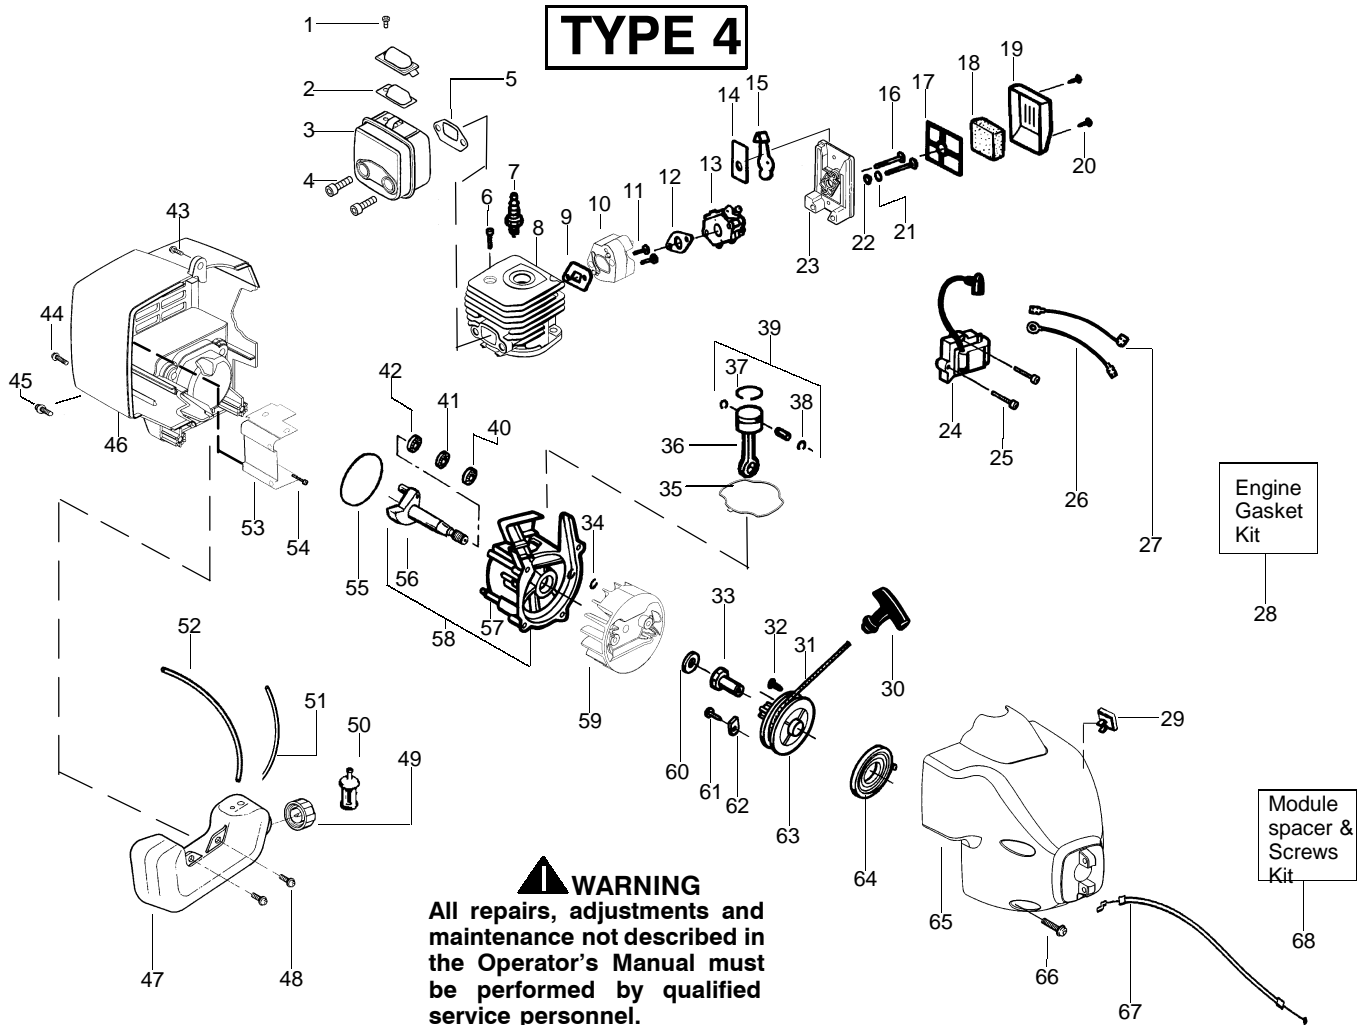

Ref.	Part No.	Description	Ref.	Part No.	Description
1.	530016179	Screw	18.	530071328	Kit-Shield Ass'y. (Incl. 16 & 17)
2.	530047924	Throttle Hsg. (Left)	19.	530015820	Bolt-Shield
3.	530015810	Screw	20.	530054459	Assy-Wire Guard
4.	530054159	Locator-left	21.	530016179	Screw
5.	530016173	Bolt-Handle	22.	530016118	Wingnut
6.	530047919	Handle-Assist	23.	530095574	Dust Cup
7.	530016118	Wingnut	24.	530095770	Assy-Hub
8.	530047923	Throttle Hsg. (Right)	25.	530401958	Spring-Return
9.	530038682	Trigger - Throttle	26.	530401957	Retainer-Spool
10.	530016193	Washer	27.	952711594	Accy-Wound Spool
11.	530042084	Spring-Compression	28.	952711593	Accy-Cutting Head
12.	530047925	Actuator		Not Shown	
13.	530054160	Locator-right		530088738	Operator's Manual - Type 1
14.	530095853	Flex-Drive Shaft		530163368	Operator's Manual - Type 2,3,4
15.	530071416	Assy-Drive Shaft Hsg.		530055350	Shaft Warning Decal
16.	530052287	Line Limiter			
17.	530015814	Screw-Line Limiter			

✓ = NEW PART NUMBER FOR THIS IPL

* = REFER TO THE SERVICE REFERENCE INDICATED FOR MORE INFORMATION. (LOCATED AT END OF IPL)

PARTS LIST NO. 530086388		WEED EATER® PARTS LIST	MODEL(S) TE400LE
DATE 4/14/03	Replaces 12/18/02 - 530086388		Note: Illustration may differ from actual model due to design changes

✓ = NEW PART NUMBER FOR THIS IPL

★ = REFER TO THE SERVICE REFERENCE INDICATED FOR MORE INFORMATION. (LOCATED AT END OF IPL)

PARTS LIST NO. 530086388		WEED EATER® PARTS LIST	MODEL(S) TE400LE
DATE 4/14/03	Replaces 12/18/02 - 530086388		NOTE: Illustration may differ from actual model due to design changes