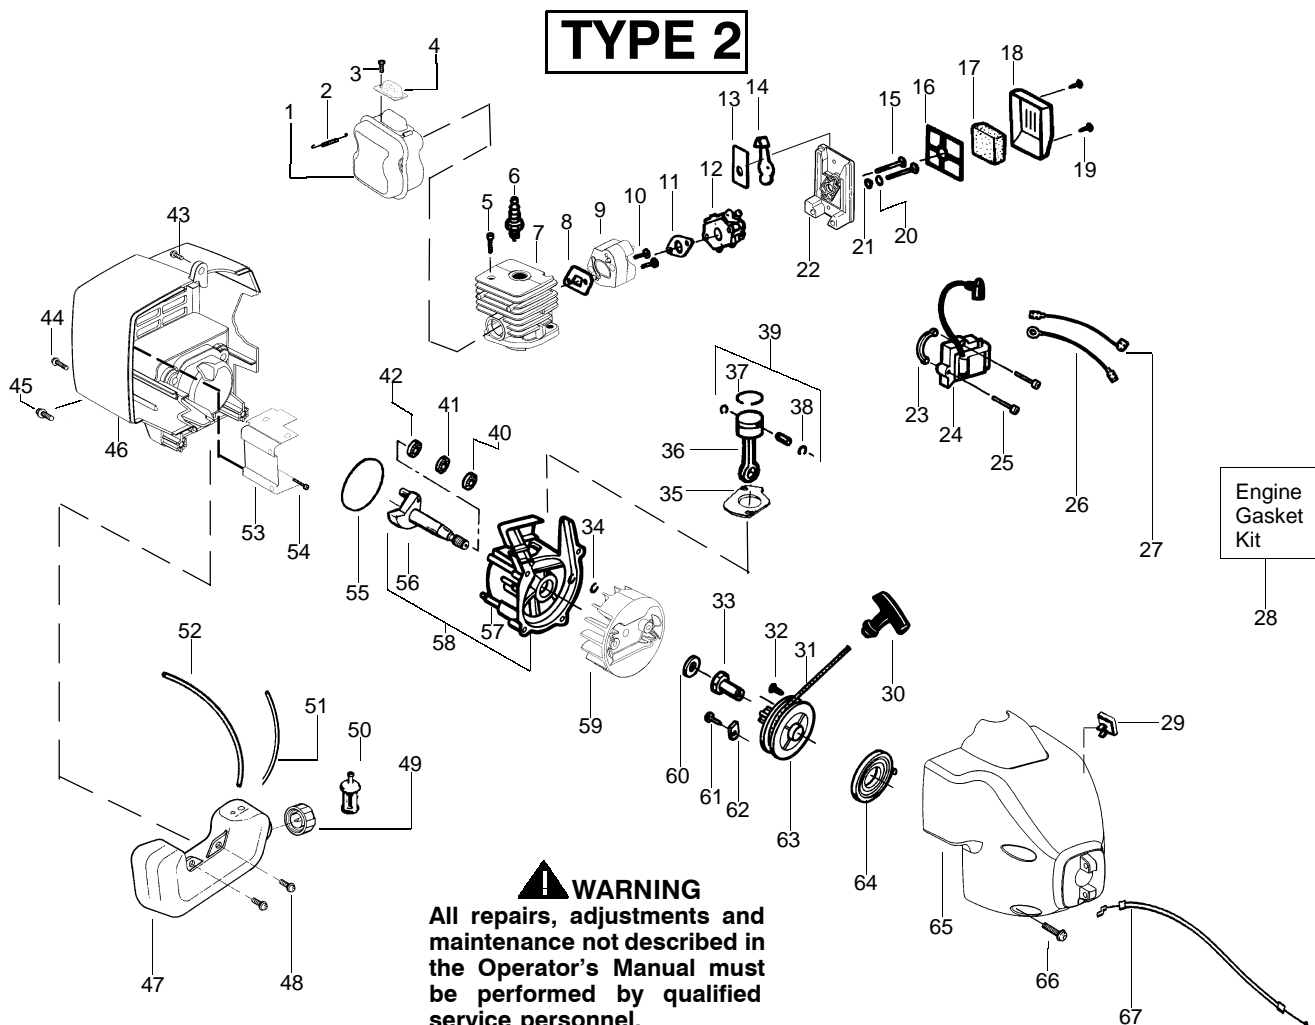

Ref.	Part No.	Description	Ref.	Part No.	Description
1.	530016179	Screw	18.	530071328	Kit-Shield Ass'y. (Incl. 16 & 17)
2.	530047924	Throttle Hsg. (Left)	19.	530015820	Bolt-Shield
3.	530015810	Screw	20.	530054459	Assy-Wire Guard
4.	530054159	Locator-left	21.	530016179	Screw
5.	530016173	Bolt-Handle	22.	530016118	Wingnut
6.	530047919	Handle-Assist	23.	530095574	Dust Cup
7.	530016118	Wingnut	24.	530095770	Assy-Hub
8.	530047923	Throttle Hsg. (Right)	25.	530401958	Spring-Return
9.	530038682	Trigger - Throttle	26.	530401957	Retainer-Spool
10.	530016193	Washer	27.	952711594	Accy-Wound Spool
11.	530042084	Spring-Compression	28.	952711593	Accy-Cutting Head
12.	530047925	Actuator		Not Shown	
13.	530054160	Locator-right		530088738	Operator's Manual - Type 1
14.	530095853	Flex-Drive Shaft		530163368	Operator's Manual - Type 2,3,4
15.	530071416	Assy-Drive Shaft Hsg.		530055350	Shaft Warning Decal
16.	530052287	Line Limiter			
17.	530015814	Screw-Line Limiter			

✓ = NEW PART NUMBER FOR THIS IPL

* = REFER TO THE SERVICE REFERENCE INDICATED FOR MORE INFORMATION. (LOCATED AT END OF IPL)

PARTS LIST NO. 530086388		WEED EATER® PARTS LIST	MODEL(s) TE400LE
DATE 4/14/03	Replaces 12/18/02 - 530086388		Note: Illustration may differ from actual model due to design changes

✓ = NEW PART NUMBER FOR THIS IPL

★ = REFER TO THE SERVICE REFERENCE INDICATED FOR MORE INFORMATION. (LOCATED AT END OF IPL)

PARTS LIST NO. 530086388		WEED EATER® PARTS LIST	MODEL(S) TE400LE
DATE 4/14/03	Replaces 12/18/02 - 530086388		NOTE: Illustration may differ from actual model due to design changes