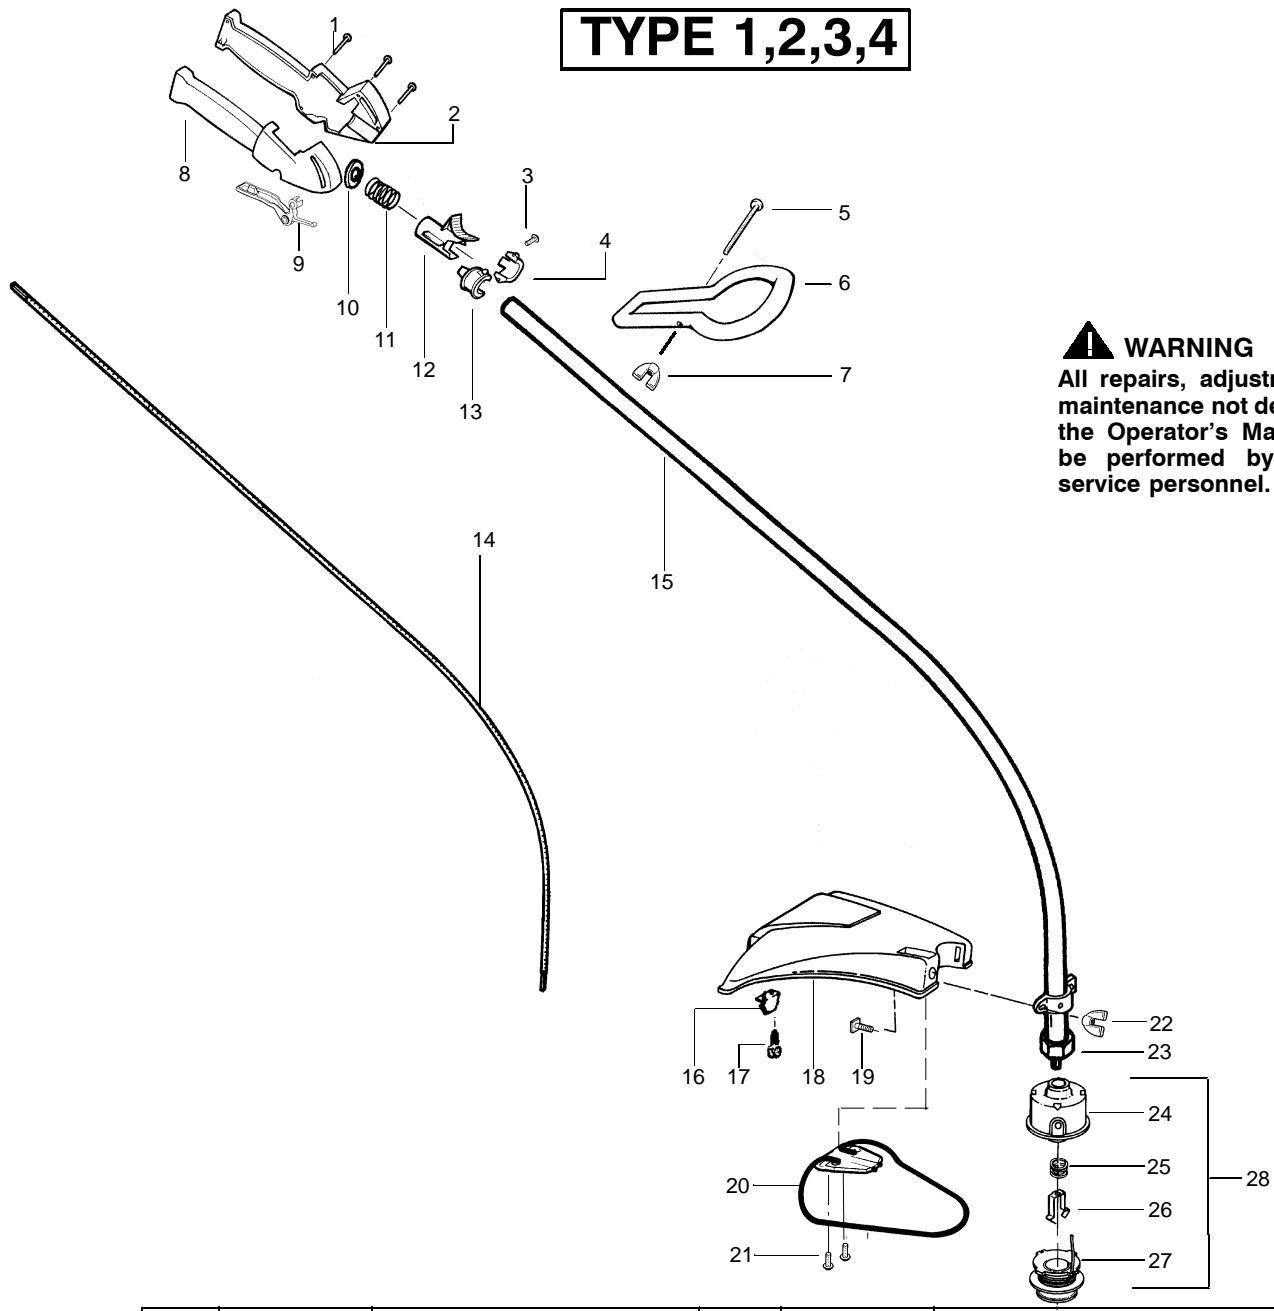

PARTS LIST NO. 530086388		WEED EATER® PARTS LIST	MODEL(s) TE400LE
DATE 4/14/03	Replaces 12/18/02 - 530086388		Note: Illustration may differ from actual model due to design changes

TYPE 1,2,3,4

WARNING
All repairs, adjustments and maintenance not described in the Operator's Manual must be performed by qualified service personnel.

Ref.	Part No.	Description	Ref.	Part No.	Description
1.	530016179	Screw	18.	530071328	Kit-Shield Ass'y. (Incl. 16 & 17)
2.	530047924	Throttle Hsg. (Left)	19.	530015820	Bolt-Shield
3.	530015810	Screw	20.	530054459	Assy-Wire Guard
4.	530054159	Locator-left	21.	530016179	Screw
5.	530016173	Bolt-Handle	22.	530016118	Wingnut
6.	530047919	Handle-Assist	23.	530095574	Dust Cup
7.	530016118	Wingnut	24.	530095770	Assy-Hub
8.	530047923	Throttle Hsg. (Right)	25.	530401958	Spring-Return
9.	530038682	Trigger - Throttle	26.	530401957	Retainer-Spool
10.	530016193	Washer	27.	952711594	Accy-Wound Spool
11.	530042084	Spring-Compression	28.	952711593	Accy-Cutting Head
12.	530047925	Actuator		Not Shown	
13.	530054160	Locator-right		530088738	Operator's Manual - Type 1
14.	530095853	Flex-Drive Shaft		530163368	Operator's Manual - Type 2,3,4
15.	530071416	Assy-Drive Shaft Hsg.		530055350	Shaft Warning Decal
16.	530052287	Line Limiter			
17.	530015814	Screw-Line Limiter			

✓ = NEW PART NUMBER FOR THIS IPL

* = REFER TO THE SERVICE REFERENCE INDICATED FOR MORE INFORMATION. (LOCATED AT END OF IPL)

PARTS LIST NO. 530086388		WEED EATER® PARTS LIST	MODEL(s) TE400LE
DATE 4/14/03	Replaces 12/18/02 - 530086388		Note: Illustration may differ from actual model due to design changes