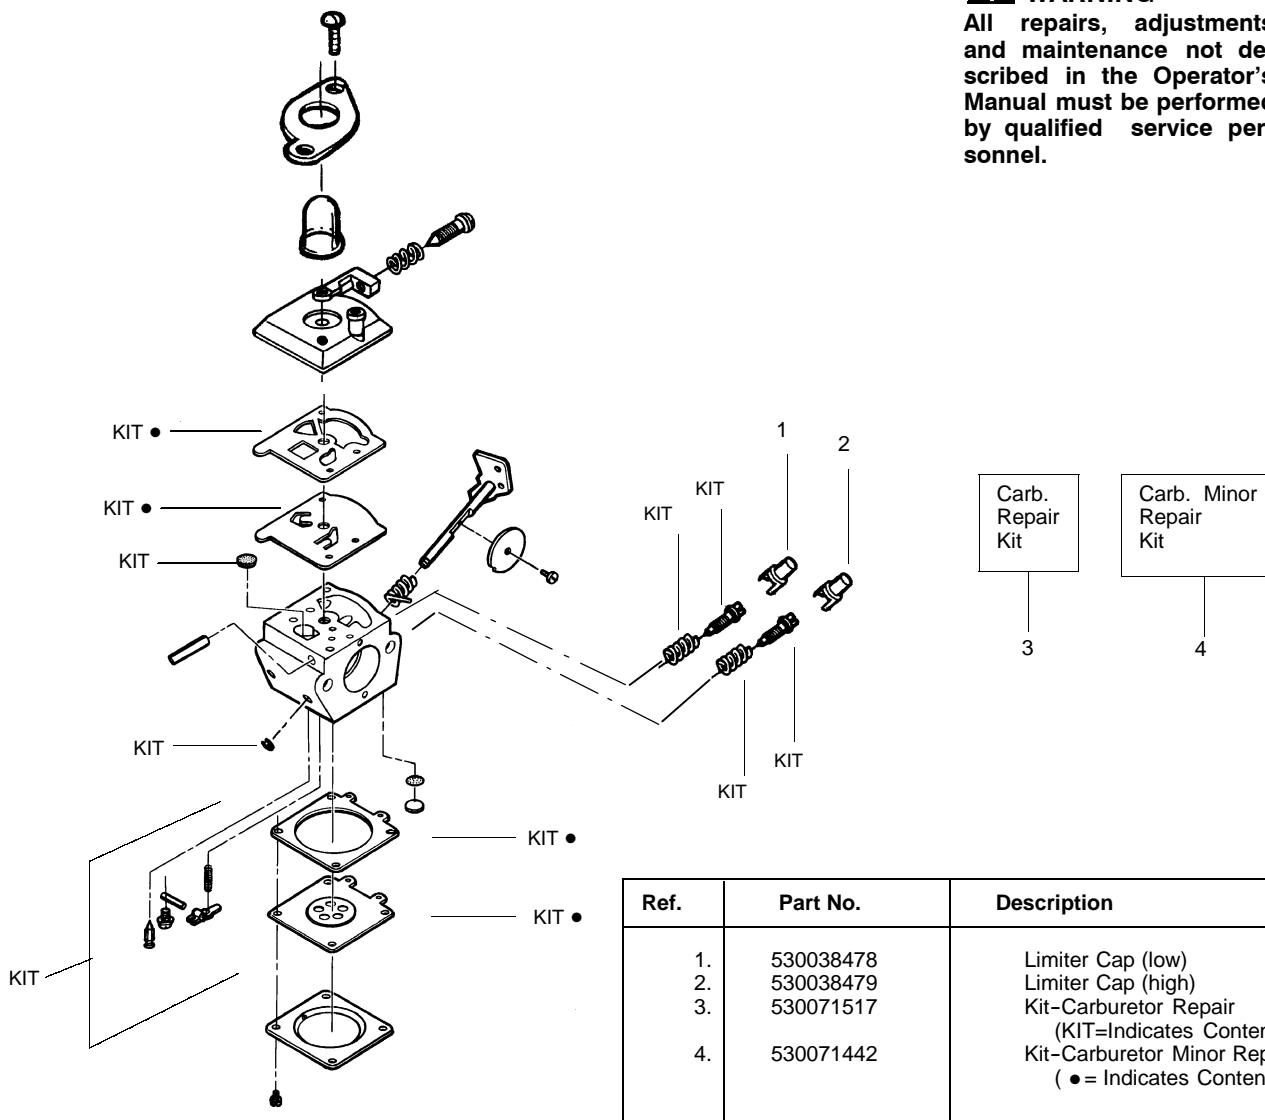

PARTS LIST NO. 530086388		WEED EATER® PARTS LIST	MODEL(s) TE400LE	
DATE 4/14/03	Replaces 12/18/02 - 530086388		Note: Illustration may differ from actual model due to design changes	PAGE NO. 6

Carburetor Assembly #530071443 (C1U-W10)

▲ WARNING
All repairs, adjustments and maintenance not described in the Operator's Manual must be performed by qualified service personnel.

Ref.	Part No.	Description
1.	530038478	Limiter Cap (low)
2.	530038479	Limiter Cap (high)
3.	530071517	Kit-Carburetor Repair (KIT=Indicates Contents)
4.	530071442	Kit-Carburetor Minor Repair (● = Indicates Contents)

Kit - Carburetor Assembly No. 530071628 - C1U-W10B

Note: No Repair kits are available for this carburetor, please order the complete assembly part number 530-071628 (C1U-W10B)

✓ = NEW PART NUMBER FOR THIS IPL

★ = REFER TO THE SERVICE REFERENCE INDICATED FOR MORE INFORMATION. (LOCATED AT END OF IPL)