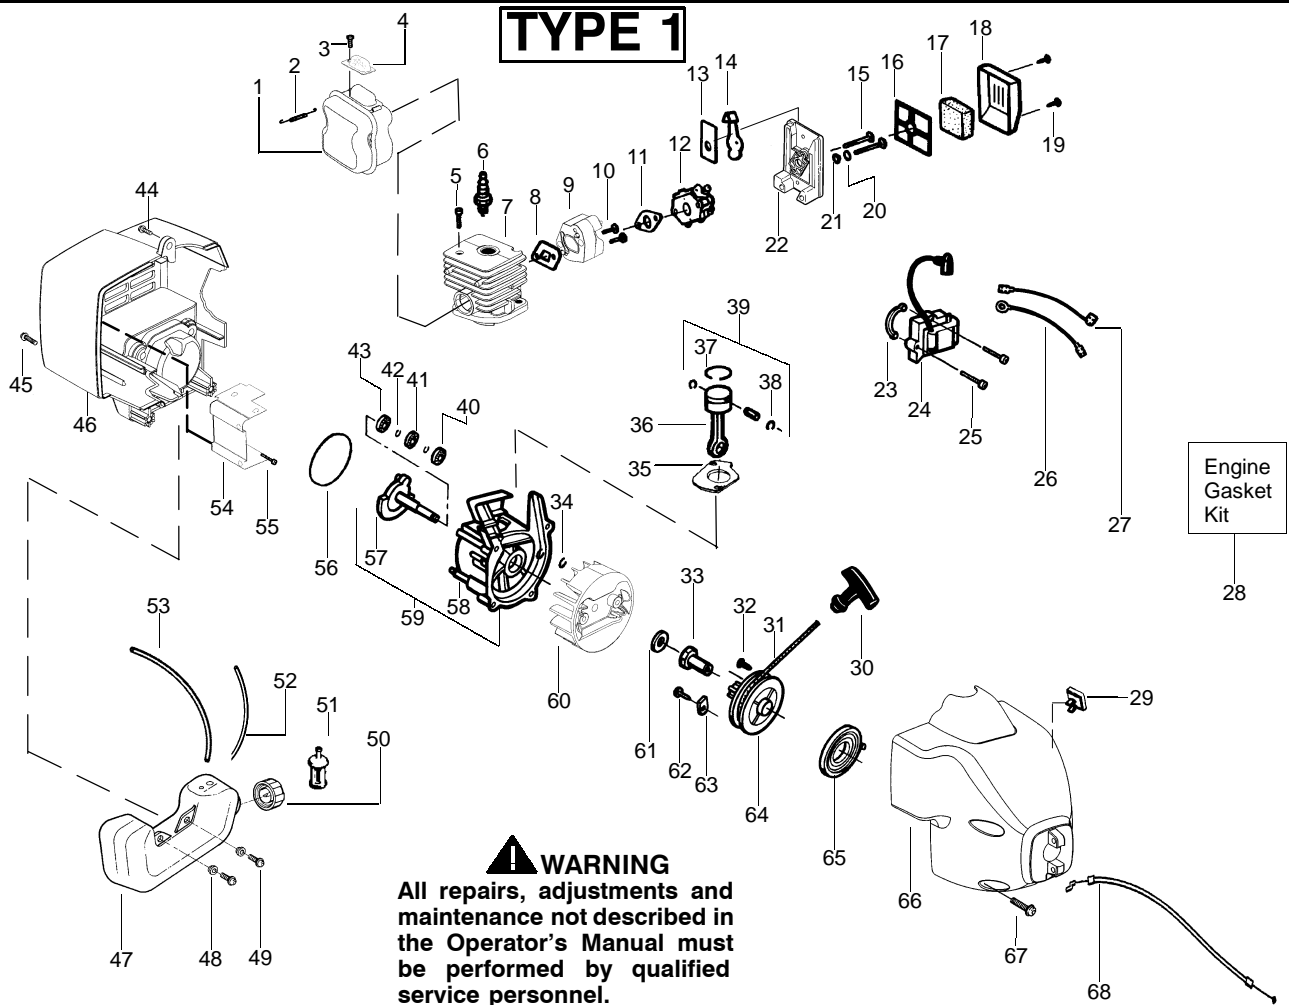

PARTS LIST NO. 530086388		WEED EATER® PARTS LIST	MODEL(s) TE400LE
DATE 4/14/03	Replaces 12/18/02 - 530086388		Note: Illustration may differ from actual model due to design changes

TYPE 1,2,3,4

WARNING
All repairs, adjustments and maintenance not described in the Operator's Manual must be performed by qualified service personnel.

Ref.	Part No.	Description	Ref.	Part No.	Description
1.	530016179	Screw	18.	530071328	Kit-Shield Ass'y. (Incl. 16 & 17)
2.	530047924	Throttle Hsg. (Left)	19.	530015820	Bolt-Shield
3.	530015810	Screw	20.	530054459	Assy-Wire Guard
4.	530054159	Locator-left	21.	530016179	Screw
5.	530016173	Bolt-Handle	22.	530016118	Wingnut
6.	530047919	Handle-Assist	23.	530095574	Dust Cup
7.	530016118	Wingnut	24.	530095770	Assy-Hub
8.	530047923	Throttle Hsg. (Right)	25.	530401958	Spring-Return
9.	530038682	Trigger - Throttle	26.	530401957	Retainer-Spool
10.	530016193	Washer	27.	952711594	Accy-Wound Spool
11.	530042084	Spring-Compression	28.	952711593	Accy-Cutting Head
12.	530047925	Actuator		Not Shown	
13.	530054160	Locator-right		530088738	Operator's Manual - Type 1
14.	530095853	Flex-Drive Shaft		530163368	Operator's Manual - Type 2,3,4
15.	530071416	Assy-Drive Shaft Hsg.		530055350	Shaft Warning Decal
16.	530052287	Line Limiter			
17.	530015814	Screw-Line Limiter			

✓ = NEW PART NUMBER FOR THIS IPL

* = REFER TO THE SERVICE REFERENCE INDICATED FOR MORE INFORMATION. (LOCATED AT END OF IPL)

PARTS LIST NO. 530086388		WEED EATER® PARTS LIST	MODEL(s) TE400LE
DATE 4/14/03	Replaces 12/18/02 - 530086388		Note: Illustration may differ from actual model due to design changes