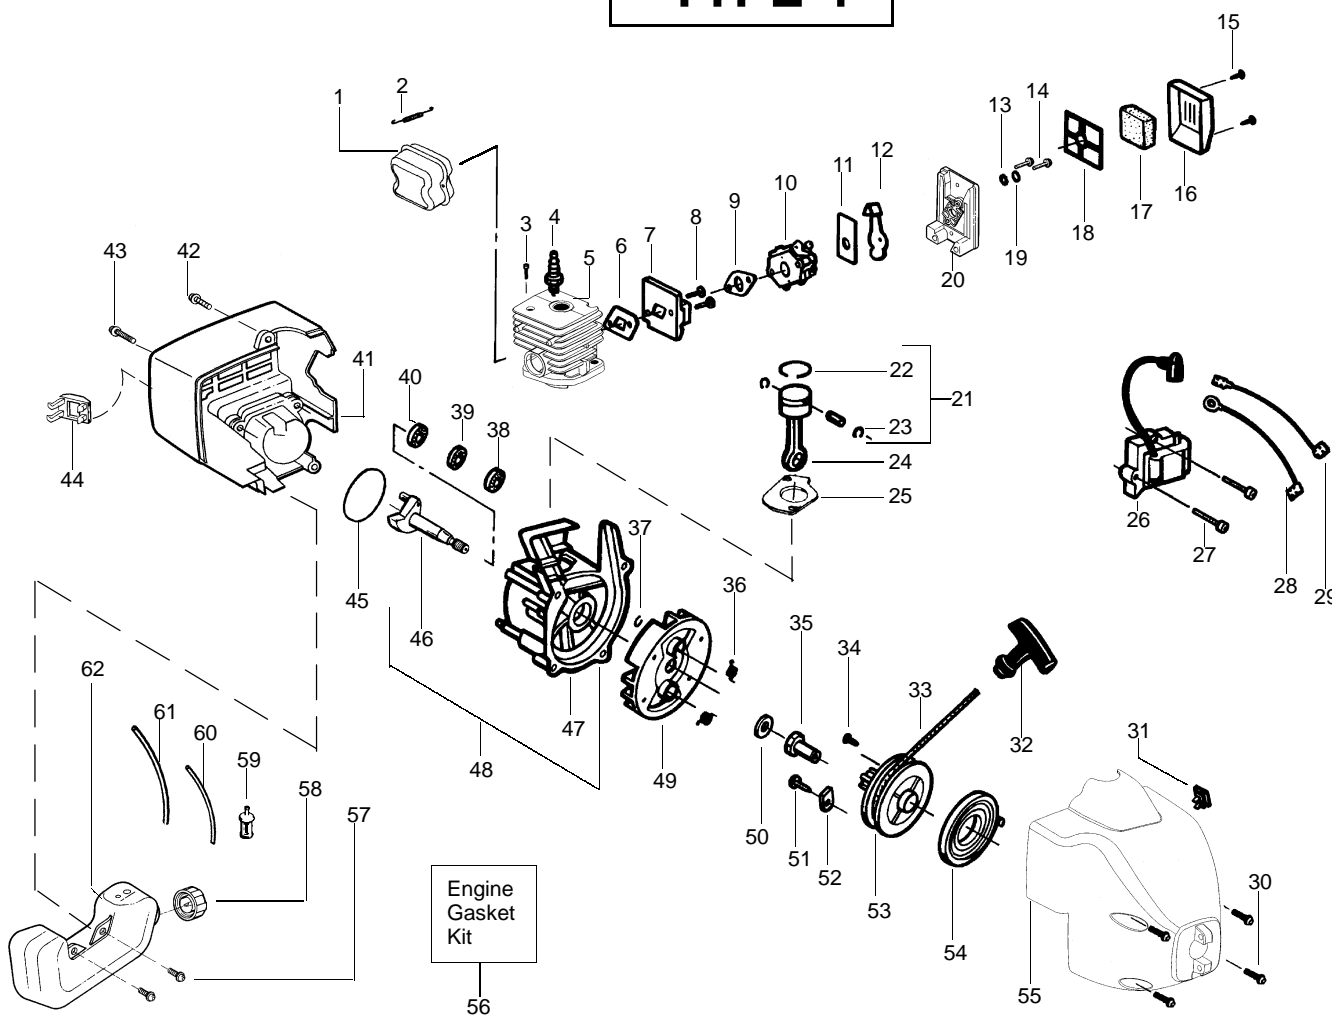

PARTS LIST NO. 530086359		WEED EATER® PARTS LIST	MODEL(s) TE500CXL	
DATE 11/27/02	Replaces 09/18/02 - 530086359		Note: Illustration may differ from actual model due to design changes	PAGE NO. 5

TYPE 4

Ref.	Part No.	Description	Ref.	Part No.	Description	Ref.	Part No.	Description
1.	530071396	Kit - Muffler (incl. 2 & spark arrestor screen)	22.	530055120	Piston Ring	45.	530071363	O-Ring-C'case(kit)
2.	530042088	Muffler Spring	23.	530015162	Retainer-Piston Pin	46.	530012413	Assy-Crankshaft
3.	530015953	Screw-Cylinder	24.	530069945	Assy-Connecting Rod	47.	530071627	Kit-Crankcase (Incl. 38-40)
4.	952030249	Spark Plug (RCJ 6Y)	25.	530071363	Gasket-Cylinder(kit)	48.	530071337	Assy-C'case & C'shaft (Incl. 37,46,47)
5.	530071359	Kit - Cylinder	26.	530039211	Ignition Module	49.	530069886	Assy-Flywheel
6.	530071363	Gasket-Cyl/Carb.(kit)	27.	530015954	Screw	50.	530015828	Washer-Flat
7.	530056404	Adaptor-carb.	28.	530054448	Assy-Ground Wire	51.	530015775	Screw
8.	530016014	Screw	29.	530054449	Assy-Leadwire	52.	530053985	Retainer-Pulley
9.	530071363	Gasket-Carb.(kit)	30.	530015810	Screw	53.	530071324	Kit-Starter Pulley (Incl. 34)
10.	---	Kit-Carb.	31.	530069572	Kit-Switch	54.	530042086	Spring-Starter
	530069754	(WA-226)	32.	530027569	Handle-Starter	55.	530071415	Assy-Fan Housing
	530071635	(WT-631)	33.	530071325	Kit - Rope	56.	530071363	Kit-Engine Gasket (Incl. 6,9,25,45)
11.	530038747	Plate-Choke Mounting	34.	530016326	Screw	57.	530016379	Retainer-Tank
12.	530035499	Lever-Choke	35.	530027953	Coupling-Drive	58.	530014347	Assy-Fuel Cap
13.	530015254	Washer	36.	530023817	Spring-Starter Dog	59.	530095646	Assy-Fuel Pickup
14.	530016353	Screw	37.	530015941	Retain. Ring-C'shaft	60.	530069216	Kit-Fuel Line
15.	530016349	Screw	38.	530055728	Bearing-Outer	61.	530069247	Kit-Fuel Line
16.	530036568	Cover-Air Box	39.	530071615	Kit-Seal C'case	62.	530056732	Assy-Fuel Tank (Incl. cap,filter,lines)
17.	530036575	Foam-Air Filter	40.	530032125	Bearing-Inner			
18.	530036569	Plate-Air Filter Support	41.	530056547	Shroud			
19.	530015852	Spacer-Choke	42.	530015886	Screw			
20.	530052431	Box-Air	43.	530015810	Screw			
21.	530071357	Kit - Piston (Incl. 22, 23)	44.	530054536	Guard-Muffler			

✓ = NEW PART NUMBER FOR THIS IPL   * = REFER TO THE SERVICE REFERENCE INDICATED FOR MORE INFORMATION. (LOCATED AT END OF IPL)