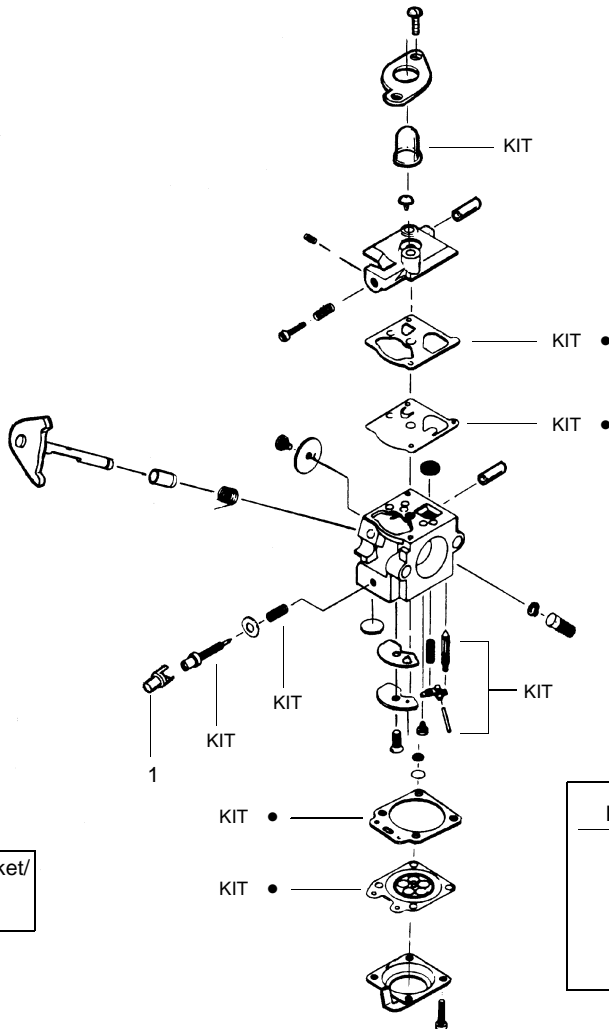

PARTS LIST NO. 530086359		WEED EATER® PARTS LIST	MODEL(s) TE500CXL	
DATE 11/27/02	Replaces 09/18/02 - 530086359		Note: Illustration may differ from actual model due to design changes	PAGE NO. 6

Carburetor Assembly #530069754 (WA-226)

TYPE 1,2,3,4

Carb. Repair Kit

2

Gasket/Dia. Kit

3

Ref.	Part No.	Description
1.	530038403	Limiter Cap
2.	530069842	Carburetor Repair Kit (KIT = Indicates Contents)
3.	530069844	Gasket Diaphragm Kit (• = Indicates Contents)

Kit - Carburetor Assembly No. 530071635 - WT-631

Note: No Repair kits are available for this carburetor, please order the complete assembly part number 530-071635 (WT-631)