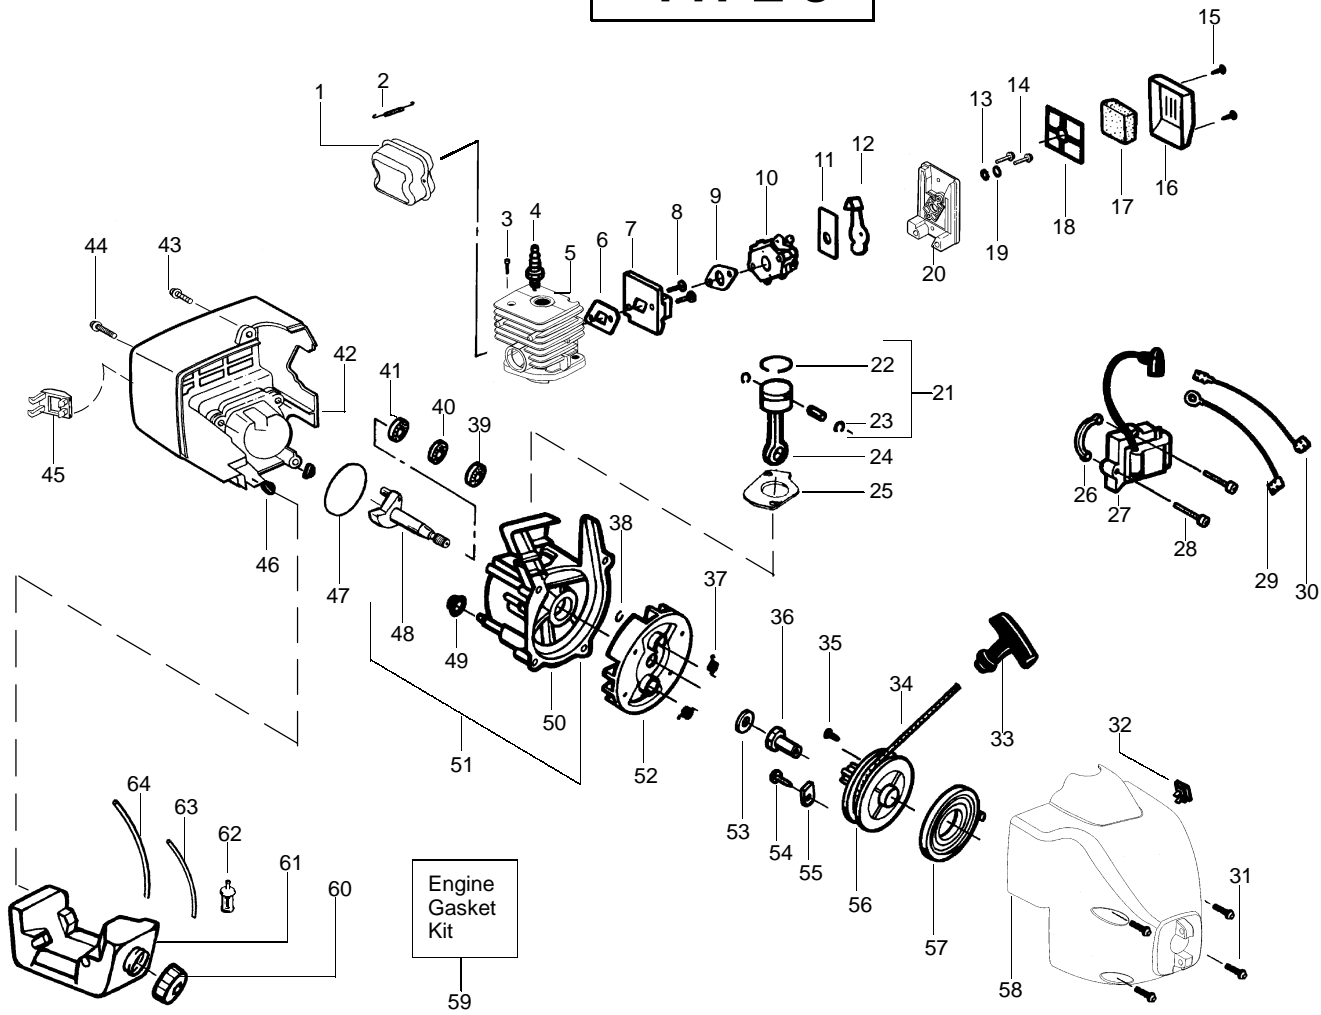

PARTS LIST NO. 530086359		WEED EATER® PARTS LIST	MODEL(s) TE500CXL	
DATE 11/27/02	Replaces 09/18/02 - 530086359		Note: Illustration may differ from actual model due to design changes	PAGE NO. 4

TYPE 3

Ref.	Part No.	Description	Ref.	Part No.	Description	Ref.	Part No.	Description
1.	530071396	Kit - Muffler (incl. 2 & spark arrestor screen)	22.	530055120	Piston Ring	46.	530036793	Isolator-Shroud
2.	530042088	Muffler Spring	23.	530015162	Retainer-Piston Pin	47.	530071363	O-Ring-C'case(kit)
3.	530015953	Screw-Cylinder	24.	530069945	Assy-Connecting Rod	48.	530012413	Assy-Crankshaft
4.	952030249	Spark Plug (RCJ 6Y)	25.	530071363	Gasket-Cylinder(kit)	49.	530036792	Isolator-Crankcase
5.	530071359	Kit - Cylinder	26.	530036145	Spacer-Module	50.	530012491	Assy-Crankcase (Incl. 39-41)
6.	530071363	Gasket-Cyl/Carb.(kit)	27.	530039211	Ignition Module	51.	530071337	Assy-C'case & C'shaft (Incl. 38,48,50)
7.	530056404	Adaptor-carb.	28.	530015954	Screw	52.	530069886	Assy-Flywheel
8.	530016014	Screw	29.	530054448	Assy-Ground Wire	53.	530015828	Washer-Flat
9.	530071363	Gasket-Carb.(kit)	30.	530054449	Assy-Leadwire	54.	530015775	Screw
10.	530069754	Kit-Carb. (WA226) (Incl. Limiter Cap)	31.	530015810	Screw	55.	530053985	Retainer-Pulley
11.	530038747	Plate-Choke Mounting	32.	530069572	Kit-Switch	56.	530071324	Kit-Starter Pulley (Incl. 35)
12.	530035499	Lever-Choke	33.	530027569	Handle-Starter	57.	530042086	Spring-Starter
13.	530015254	Washer	34.	530071325	Kit - Rope	58.	530071415	Assy-Fan Housing
14.	530016353	Screw	35.	530016326	Screw	59.	530071363	Kit-Engine Gasket (Incl. 6,9,25,47)
15.	530015957	Screw	36.	530027953	Coupling-Drive	60.	530014347	Assy-Fuel Cap
16.	530036568	Cover-Air Box	37.	530023817	Spring-Starter Dog	61.	530049299	Assy-Fuel Tank (Incl. cap,filter,lines)
17.	530036575	Foam-Air Filter	38.	530015941	Retain. Ring-C'shaft	62.	530095646	Assy-Fuel Pickup
18.	530036569	Plate-Air Filter Support	39.	530055728	Bearing-Outer	63.	530069247	Kit-Fuel Line
19.	530015852	Spacer-Choke	40.	530071615	Kit-Seal C'case	64.	530069216	Kit-Fuel Line
20.	530052431	Box-Air	41.	530032125	Bearing-Inner			
21.	530071357	Kit - Piston (Incl. 22, 23)	42.	530056943	Shroud			
			43.	530015886	Screw			
			44.	530015810	Screw			
			45.	530054536	Guard-Muffler			

✓ = NEW PART NUMBER FOR THIS IPL   * = REFER TO THE SERVICE REFERENCE INDICATED FOR MORE INFORMATION. (LOCATED AT END OF IPL)