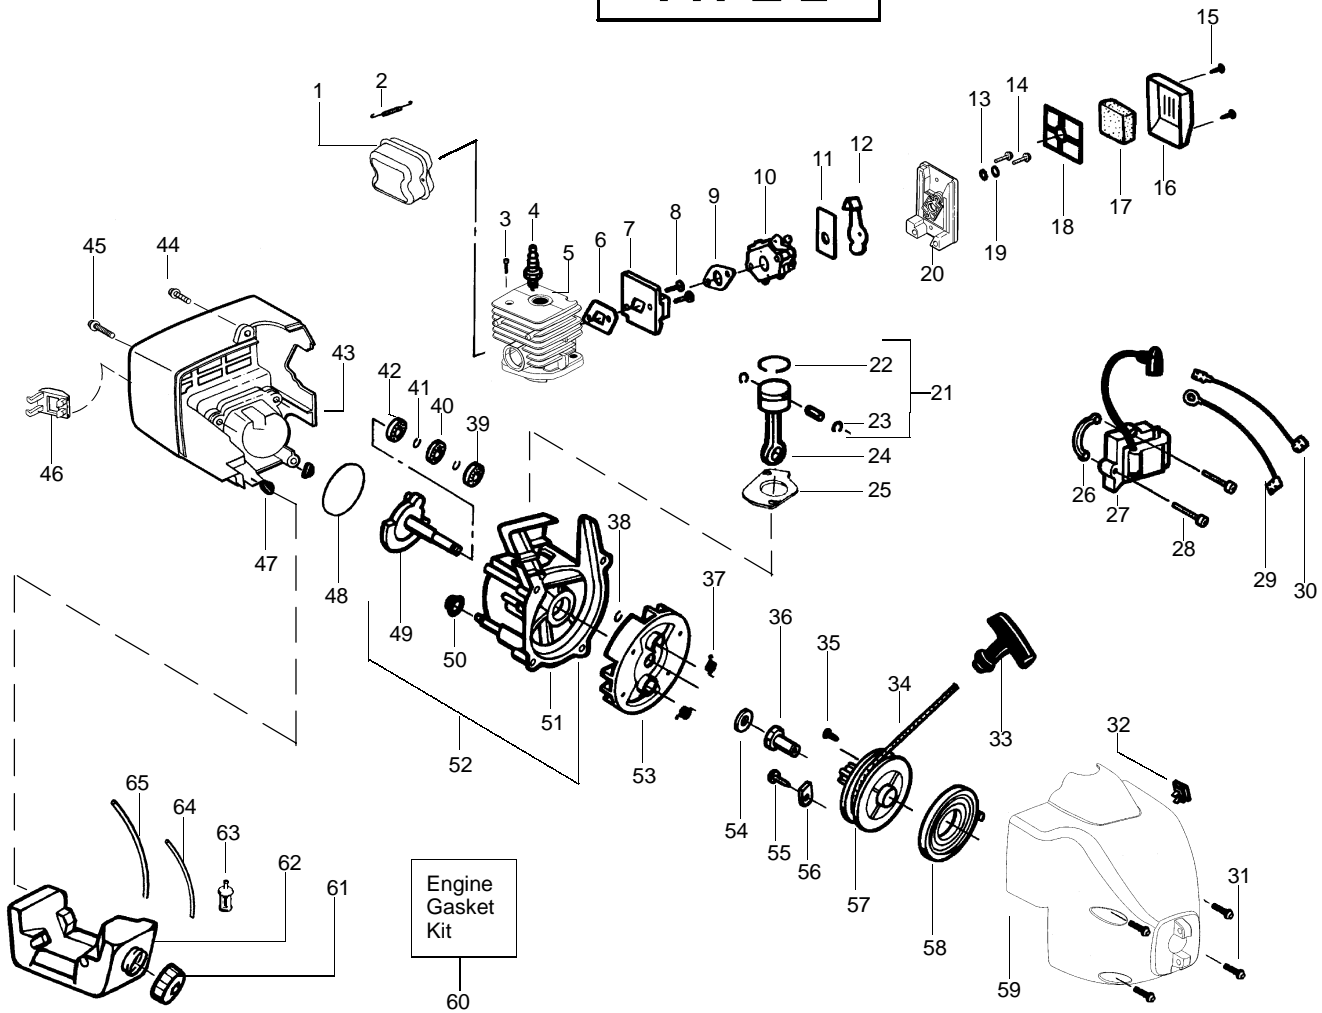

PARTS LIST NO. 530086359		WEED EATER® PARTS LIST	MODEL(s) TE500CXL	
DATE 11/27/02	Replaces 09/18/02 - 530086359		Note: Illustration may differ from actual model due to design changes	PAGE NO. 3

TYPE 2

Ref.	Part No.	Description	Ref.	Part No.	Description	Ref.	Part No.	Description
1.	530071396	Kit - Muffler (incl. 2 & spark arrestor screen)	22.	530055120	Piston Ring	47.	530036793	Isolator-Shroud
2.	530042088	Muffler Spring	23.	530015162	Retainer-Piston Pin	48.	530071363	O-Ring-C'case(kit)
3.	530015953	Screw-Cylinder	24.	530069945	Assy-Connecting Rod	49.	530012413	Assy-Crankshaft
4.	952030249	Spark Plug (RCJ 6Y)	25.	530071363	Gasket-Cylinder(kit)	50.	530036792	Isolator-Crankcase
5.	530071359	Kit - Cylinder	26.	530036145	Spacer-Module	51.	530012414	Assy-Crankcase (Incl. 39-42)
6.	530071363	Gasket-Cyl/Carb.(kit)	27.	530039211	Ignition Module	52.	530071337	Assy-C'case & C'shaft (Incl. 38,49,51)
7.	530055535	Adaptor-carb.	28.	530015954	Screw	53.	530069886	Assy-Flywheel
8.	530016014	Screw	29.	530054448	Assy-Ground Wire	54.	530015828	Washer-Flat
9.	530071363	Gasket-Carb.(kit)	30.	530054449	Assy-Leadwire	55.	530015775	Screw
10.	530069754	Kit-Carb. (WA226) (Incl. Limiter Cap)	31.	530015810	Screw	56.	530053985	Retainer-Pulley
11.	530038747	Plate-Choke Mounting	32.	530069572	Kit-Switch	57.	530071324	Kit-Starter Pulley (Incl. 35)
12.	530035499	Lever-Choke	33.	530027569	Handle-Starter	58.	530042086	Spring-Starter
13.	530015254	Washer	34.	530071325	Kit - Rope	59.	530071415	Assy-Fan Housing
14.	530016353	Screw	35.	530016326	Screw	60.	530071363	Kit-Engine Gasket (Incl. 6,9,25,48)
15.	530015957	Screw	36.	530027953	Coupling-Drive	61.	530014347	Assy-Fuel Cap
16.	530036568	Cover-Air Box	37.	530023817	Spring-Starter Dog	62.	530049299	Assy-Fuel Tank (Incl. cap,filter,lines)
17.	530036575	Foam-Air Filter	38.	530015941	Retain. Ring-C'shaft	63.	530095646	Assy-Fuel Pickup
18.	530036569	Plate-Air Filter Support	39.	530032124	Bearing-Outer	64.	530069247	Kit-Fuel Line
19.	530015852	Spacer-Choke	40.	530019179	Seal-C'case	65.	530069216	Kit-Fuel Line
20.	530052431	Box-Air	41.	530015945	Retainer Ring-C'case			
21.	530071357	Kit - Piston (Incl. 22, 23)	42.	530032125	Bearing-Inner			
			43.	530049233	Shroud			
			44.	530015934	Screw			
			45.	530015810	Screw			
			46.	530054536	Guard-Muffler			

✓ = NEW PART NUMBER FOR THIS IPL   ★ = REFER TO THE SERVICE REFERENCE INDICATED FOR MORE INFORMATION. (LOCATED AT END OF IPL)