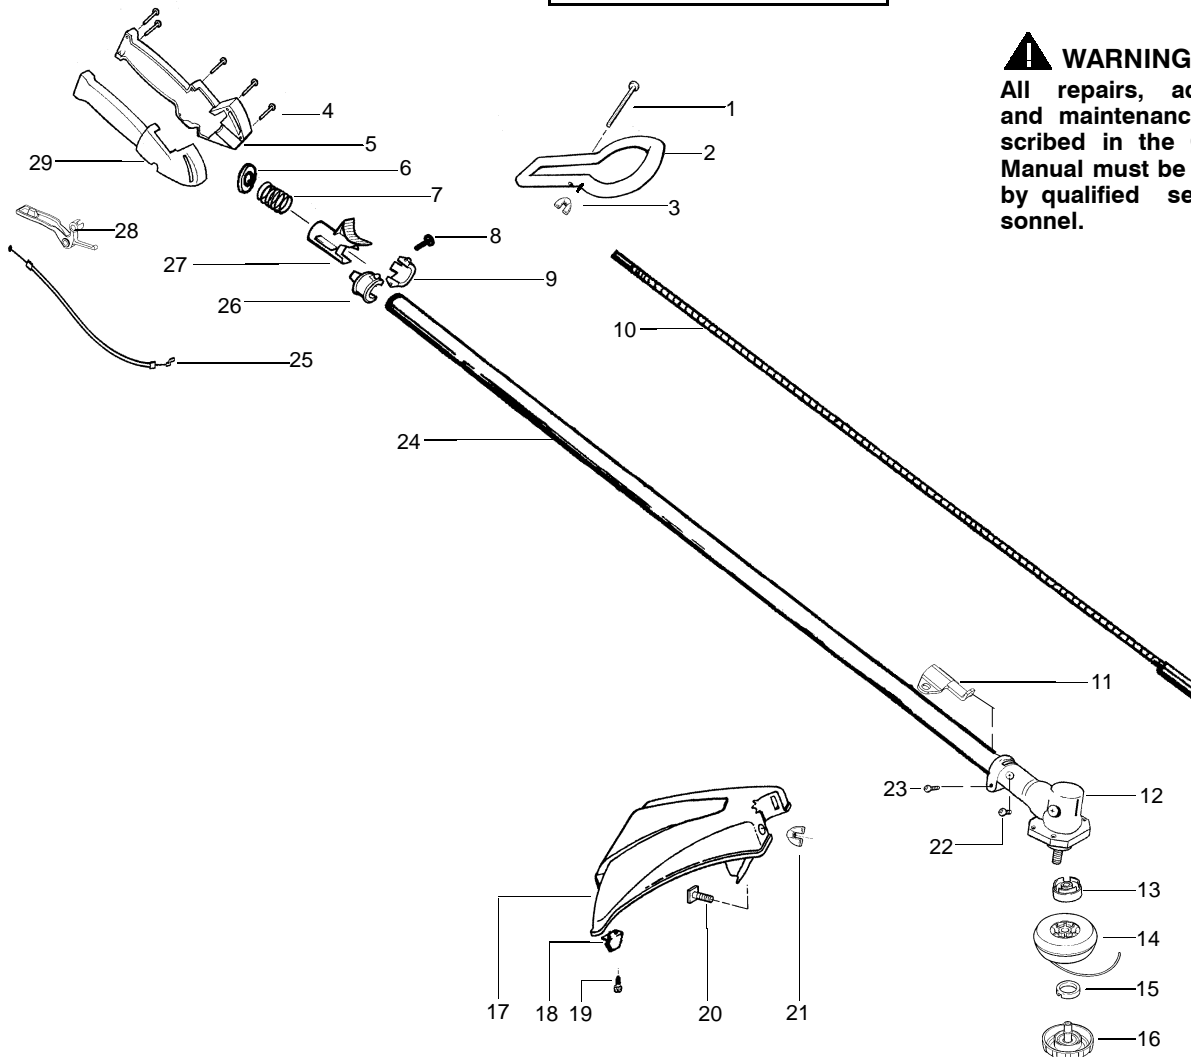

PARTS LIST NO. 530086359		WEED EATER® PARTS LIST	MODEL(s) TE500CXL
DATE 11/27/02	Replaces 09/18/02 - 530086359		Note: Illustration may differ from actual model due to design changes

TYPE 1,2,3,4

⚠ WARNING
All repairs, adjustments and maintenance not described in the Operator's Manual must be performed by qualified service personnel.

Ref.	Part No.	Description	Ref.	Part No.	Description
1.	530016173	Bolt-Handle	20.	530015820	Bolt-Shield
2.	530047919	Handle-Assist	21.	530016118	Wingnut
3.	530016118	Wingnut	22.	530016371	Screw
4.	530016179	Screw	23.	530016014	Screw
5.	530047924	Hsg.-Throttle (Left)	24.	530071453	Assy-Drive Shaft Hsg.
6.	530016193	Washer	25.	530055546	Assy-Throttle Cable
7.	530042084	Spring-Compression	26.	530054160	Locator-right
8.	530015810	Screw	27.	530049015	Actuator
9.	530049016	Locator-left	28.	530038682	Trigger - Throttle
10.	530095982	Drive Shaft - Flex	29.	530047923	Throttle Hsg. (Right)
11.	530095812	Bracket-Shield	Not Shown		
12.	530071584	Assy-Gearbox	---		Manual-Operator's
13.	530095814	Dust Cup			(Type 1)
14.	952711597	Assy. - Wound Hub(incl.#15)			(Type 2)
15.	530403949	Guide - Line			(Type 3,4)
16.	530054224	Assy. - Cap 3/8"			Shaft Warning Decal
17.	530069779	Kit-Shield Ass'y. (Incl. 18-21)			Decal-Start Instruction
18.	530095387	Line Limiter			
19.	530015805	Screw-Line Limiter			

↗ NEW PART NUMBER FOR THIS IPL ★ = REFER TO THE SERVICE REFERENCE INDICATED FOR MORE INFORMATION. (LOCATED AT END OF IPL)

PARTS LIST NO. 530086359		WEED EATER® PARTS LIST	MODEL(s) TE500CXL
DATE 11/27/02	Replaces 09/18/02 - 530086359		Note: Illustration may differ from actual model due to design changes

✓ = NEW PART NUMBER FOR THIS IPL

★ = REFER TO THE SERVICE REFERENCE INDICATED FOR MORE INFORMATION. (LOCATED AT END OF IPL)

PARTS LIST NO. 530086359		WEED EATER® PARTS LIST	MODEL(s) TE500CXL
DATE 11/27/02	Replaces 09/18/02 - 530086359		Note: Illustration may differ from actual model due to design changes