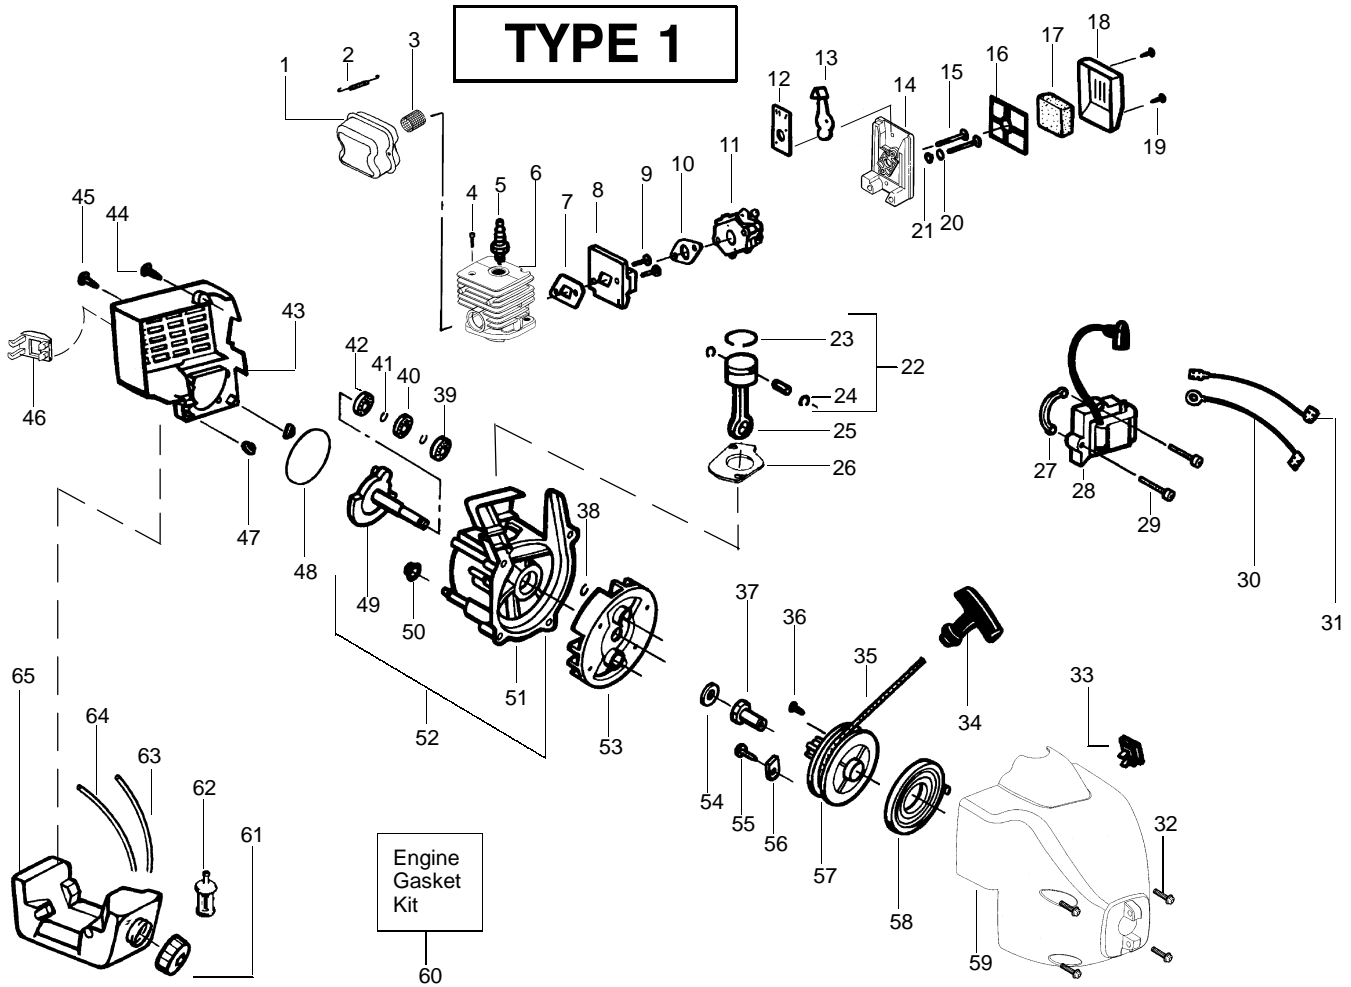

PARTS LIST NO. 530086359		WEED EATER® PARTS LIST	MODEL(s) TE500CXL
DATE 11/27/02	Replaces 09/18/02 - 530086359		Note: Illustration may differ from actual model due to design changes

TYPE 1,2,3,4

⚠ WARNING
All repairs, adjustments and maintenance not described in the Operator's Manual must be performed by qualified service personnel.

Ref.	Part No.	Description	Ref.	Part No.	Description
1.	530016173	Bolt-Handle	20.	530015820	Bolt-Shield
2.	530047919	Handle-Assist	21.	530016118	Wingnut
3.	530016118	Wingnut	22.	530016371	Screw
4.	530016179	Screw	23.	530016014	Screw
5.	530047924	Hsg.-Throttle (Left)	24.	530071453	Assy-Drive Shaft Hsg.
6.	530016193	Washer	25.	530055546	Assy-Throttle Cable
7.	530042084	Spring-Compression	26.	530054160	Locator-right
8.	530015810	Screw	27.	530049015	Actuator
9.	530049016	Locator-left	28.	530038682	Trigger - Throttle
10.	530095982	Drive Shaft - Flex	29.	530047923	Throttle Hsg. (Right)
11.	530095812	Bracket-Shield	Not Shown		
12.	530071584	Assy-Gearbox	---		Manual-Operator's
13.	530095814	Dust Cup			(Type 1)
14.	952711597	Assy. - Wound Hub(incl.#15)			(Type 2)
15.	530403949	Guide - Line			(Type 3,4)
16.	530054224	Assy. - Cap 3/8"			Shaft Warning Decal
17.	530069779	Kit-Shield Ass'y. (Incl. 18-21)			Decal-Start Instruction
18.	530095387	Line Limiter			
19.	530015805	Screw-Line Limiter			

↗ NEW PART NUMBER FOR THIS IPL ★ = REFER TO THE SERVICE REFERENCE INDICATED FOR MORE INFORMATION. (LOCATED AT END OF IPL)

PARTS LIST NO. 530086359		WEED EATER® PARTS LIST	MODEL(s) TE500CXL
DATE 11/27/02	Replaces 09/18/02 - 530086359		Note: Illustration may differ from actual model due to design changes

✓ = NEW PART NUMBER FOR THIS IPL

★ = REFER TO THE SERVICE REFERENCE INDICATED FOR MORE INFORMATION. (LOCATED AT END OF IPL)

PARTS LIST NO. 530086359		WEED EATER® PARTS LIST	MODEL(s) TE500CXL
DATE 11/27/02	Replaces 09/18/02 - 530086359		Note: Illustration may differ from actual model due to design changes