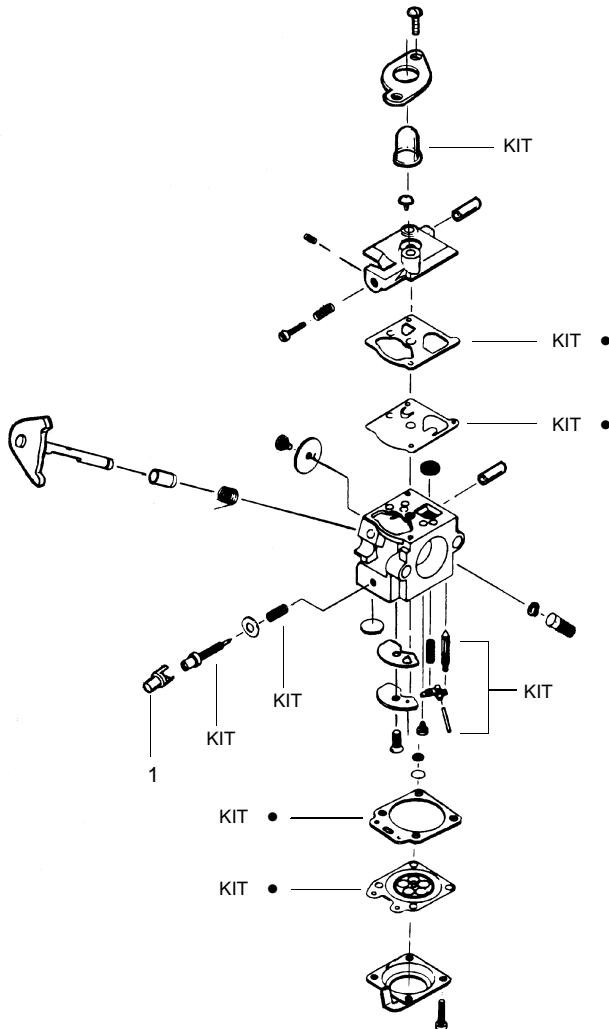

PARTS LIST NO. 530086320		WEED EATER® PARTS LIST	MODEL(s) Snapper (S17DE)
DATE 6/25/01	Replaces 530086320-3/2/01		Note: Illustration may differ from actual model due to design changes

Ref.	Part No.	Description	Ref.	Part No.	Description
1.	530049066	Assy-Throttle cable	19.	530015820	Bolt
2.	530016179	Screw	20.	530016118	Wingnut
3.	530053020	Throttle Hsg.-Right	21.	530016301	Screw
4.	530038682	Trigger-Throttle	22.	530016309	Screw
5.	530053019	Throttle Hsg.-Left	23.	530095814	Non-Blade Dust cup
6.	530095970	Clamp-Handlebar	24.	952711550	Accy.- Cutting Head
7.	530016336	Knob	25.	530095772	Assy. - Hub/Arbor (3/8lh , 2x)
8.	530071394	Assy.-Handlebar (incl. grip,cap,decal)	26.	530053241	Spring - Return
9.	530095151	Shaft-Flex	27.	530401957	Retainer - Spool
10.	530095899	Clamp-Tube	28.	952711551	Accy.-Wound Spool
11.	530015940	Screw			
12.	530071341	Assy-Driveshaft			
13.	530095971	Base-Clamp			
14.	530095812	Bracket-Shield			
15.	530071375	Kit-Gearbox			
16.	530052285	Limiters-Line			
17.	530015805	Screw			
18.	530069779	Kit-Shield Ass'y. (Incls.16,17,19,20)			
			Not Shown		
				530086283	Operator Manual
				530055350	Decal-Shaft Warning

✓ = NEW PART NUMBER FOR THIS IPL

* = REFER TO THE SERVICE REFERENCE INDICATED FOR MORE INFORMATION. (LOCATED AT END OF IPL)

PARTS LIST NO. 530086320		WEED EATER® PARTS LIST	MODEL(s) Snapper (S17DE)
DATE 6/7/01	Replaces 530086320-3/2/01		NOTE: Illustration may differ from actual model due to design changes

Carburetor Assembly #530069754 (WA-226)

⚠ WARNING

All repairs, adjustments and maintenance not described in the Operator's Manual must be performed by qualified service personnel.

Ref.	Part No.	Description
1.	530038404	Limiter Cap
2.	530069842	Carburetor Repair Kit (KIT = Indicates Contents)
3.	530069844	Gasket Diaphragm Kit (• = Indicates Contents)