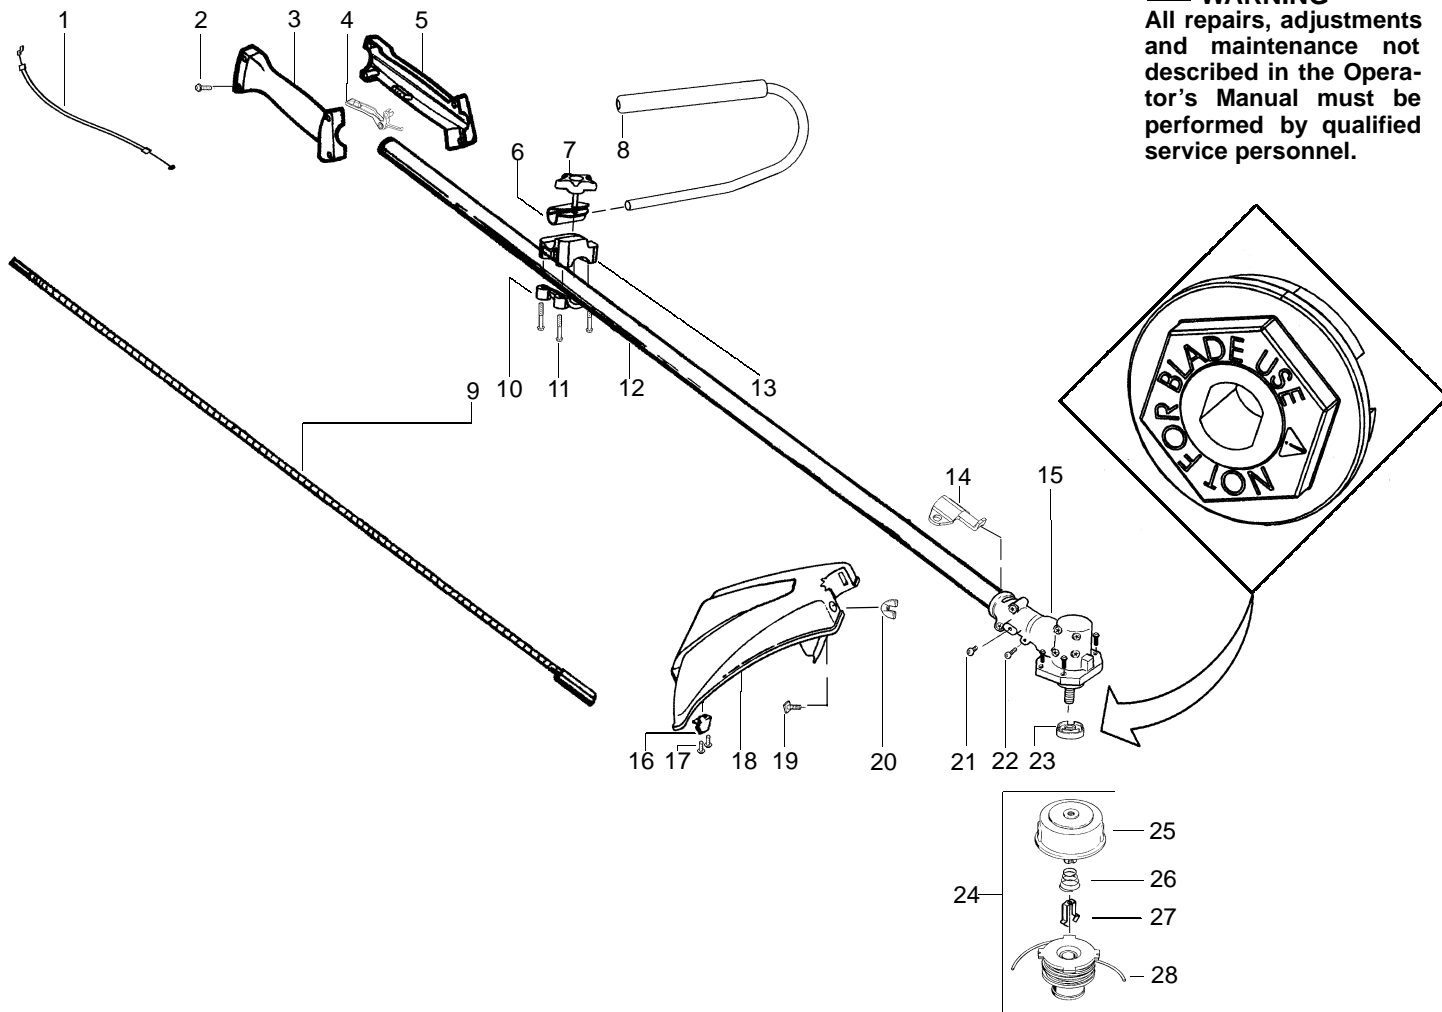

PARTS LIST NO. 530086320		WEED EATER® PARTS LIST	MODEL(s) Snapper (S17DE)
DATE 6/25/01	Replaces 530086320-3/2/01		Note: Illustration may differ from actual model due to design changes

Ref.	Part No.	Description	Ref.	Part No.	Description
1.	530049066	Assy-Throttle cable	19.	530015820	Bolt
2.	530016179	Screw	20.	530016118	Wingnut
3.	530053020	Throttle Hsg.-Right	21.	530016301	Screw
4.	530038682	Trigger-Throttle	22.	530016309	Screw
5.	530053019	Throttle Hsg.-Left	23.	530095814	Non-Blade Dust cup
6.	530095970	Clamp-Handlebar	24.	952711550	Accy.- Cutting Head
7.	530016336	Knob	25.	530095772	Assy. - Hub/Arbor (3/8lh , 2x)
8.	530071394	Assy.-Handlebar (incl. grip,cap,decal)	26.	530053241	Spring - Return
9.	530095151	Shaft-Flex	27.	530401957	Retainer - Spool
10.	530095899	Clamp-Tube	28.	952711551	Accy.-Wound Spool
11.	530015940	Screw			
12.	530071341	Assy-Driveshaft			
13.	530095971	Base-Clamp			
14.	530095812	Bracket-Shield			
15.	530071375	Kit-Gearbox			
16.	530052285	Limiters-Line			
17.	530015805	Screw			
18.	530069779	Kit-Shield Ass'y. (Incls.16,17,19,20)			
			Not Shown		
				530086283	Operator Manual
				530055350	Decal-Shaft Warning

✓ = NEW PART NUMBER FOR THIS IPL

* = REFER TO THE SERVICE REFERENCE INDICATED FOR MORE INFORMATION. (LOCATED AT END OF IPL)

PARTS LIST NO. 530086320		WEED EATER® PARTS LIST	MODEL(s) Snapper (S17DE)
DATE 6/7/01	Replaces 530086320-3/2/01		NOTE: Illustration may differ from actual model due to design changes