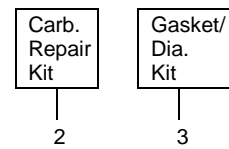

PARTS LIST NO. 530086320		WEED EATER® PARTS LIST	MODEL(s) Snapper (S17DE)
DATE 6/25/01	Replaces 530086320-3/2/01		Note: Illustration may differ from actual model due to design changes

Ref.	Part No.	Description	Ref.	Part No.	Description
1.	530049066	Assy-Throttle cable	19.	530015820	Bolt
2.	530016179	Screw	20.	530016118	Wingnut
3.	530053020	Throttle Hsg.-Right	21.	530016301	Screw
4.	530038682	Trigger-Throttle	22.	530016309	Screw
5.	530053019	Throttle Hsg.-Left	23.	530095814	Non-Blade Dust cup
6.	530095970	Clamp-Handlebar	24.	952711550	Accy.- Cutting Head
7.	530016336	Knob	25.	530095772	Assy. - Hub/Arbor (3/8lh , 2x)
8.	530071394	Assy.-Handlebar (incl. grip,cap,decal)	26.	530053241	Spring - Return
9.	530095151	Shaft-Flex	27.	530401957	Retainer - Spool
10.	530095899	Clamp-Tube	28.	952711551	Accy.-Wound Spool
11.	530015940	Screw			
12.	530071341	Assy-Driveshaft			
13.	530095971	Base-Clamp			
14.	530095812	Bracket-Shield			
15.	530071375	Kit-Gearbox			
16.	530052285	Limiters-Line			
17.	530015805	Screw			
18.	530069779	Kit-Shield Ass'y. (Incls.16,17,19,20)			
			Not Shown		
				530086283	Operator Manual
				530055350	Decal-Shaft Warning

✓ = NEW PART NUMBER FOR THIS IPL

* = REFER TO THE SERVICE REFERENCE INDICATED FOR MORE INFORMATION. (LOCATED AT END OF IPL)

PARTS LIST NO. 530086320		WEED EATER® PARTS LIST	MODEL(s) Snapper (S17DE)
DATE 6/7/01	Replaces 530086320-3/2/01		NOTE: Illustration may differ from actual model due to design changes

Carburetor Assembly #530069754 (WA-226)

⚠ WARNING

All repairs, adjustments and maintenance not described in the Operator's Manual must be performed by qualified service personnel.

Ref.	Part No.	Description
1.	530038404	Limiter Cap
2.	530069842	Carburetor Repair Kit (KIT = Indicates Contents)
3.	530069844	Gasket Diaphragm Kit (• = Indicates Contents)