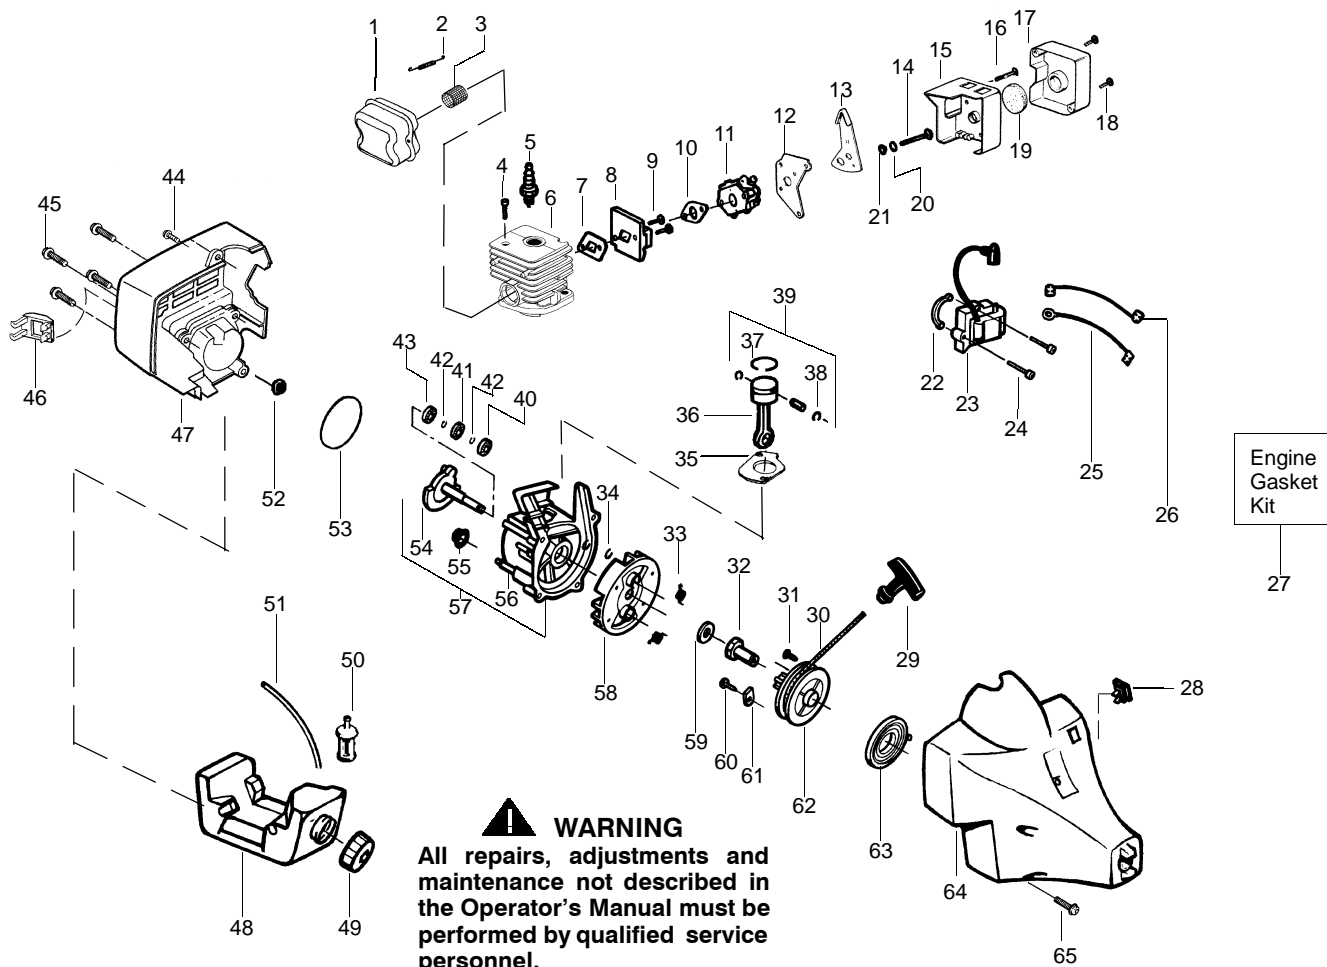

PARTS LIST NO. 530086320		WEED EATER® PARTS LIST	MODEL(s) Snapper (S17DE)
DATE 6/25/01	Replaces 530086320-3/2/01		Note: Illustration may differ from actual model due to design changes

Ref.	Part No.	Description	Ref.	Part No.	Description
1.	530049066	Assy-Throttle cable	19.	530015820	Bolt
2.	530016179	Screw	20.	530016118	Wingnut
3.	530053020	Throttle Hsg.-Right	21.	530016301	Screw
4.	530038682	Trigger-Throttle	22.	530016309	Screw
5.	530053019	Throttle Hsg.-Left	23.	530095814	Non-Blade Dust cup
6.	530095970	Clamp-Handlebar	24.	952711550	Accy.- Cutting Head
7.	530016336	Knob	25.	530095772	Assy. - Hub/Arbor (3/8lh , 2x)
8.	530071394	Assy.-Handlebar (incl. grip,cap,decal)	26.	530053241	Spring - Return
9.	530095151	Shaft-Flex	27.	530401957	Retainer - Spool
10.	530095899	Clamp-Tube	28.	952711551	Accy.-Wound Spool
11.	530015940	Screw			
12.	530071341	Assy-Driveshaft			
13.	530095971	Base-Clamp			
14.	530095812	Bracket-Shield			
15.	530071375	Kit-Gearbox			
16.	530052285	Limiters-Line			
17.	530015805	Screw			
18.	530069779	Kit-Shield Ass'y. (Incls.16,17,19,20)			
			Not Shown		
				530086283	Operator Manual
				530055350	Decal-Shaft Warning

✓ = NEW PART NUMBER FOR THIS IPL

* = REFER TO THE SERVICE REFERENCE INDICATED FOR MORE INFORMATION. (LOCATED AT END OF IPL)

PARTS LIST NO. 530086320		WEED EATER® PARTS LIST	MODEL(s) Snapper (S17DE)
DATE 6/7/01	Replaces 530086320-3/2/01		NOTE: Illustration may differ from actual model due to design changes