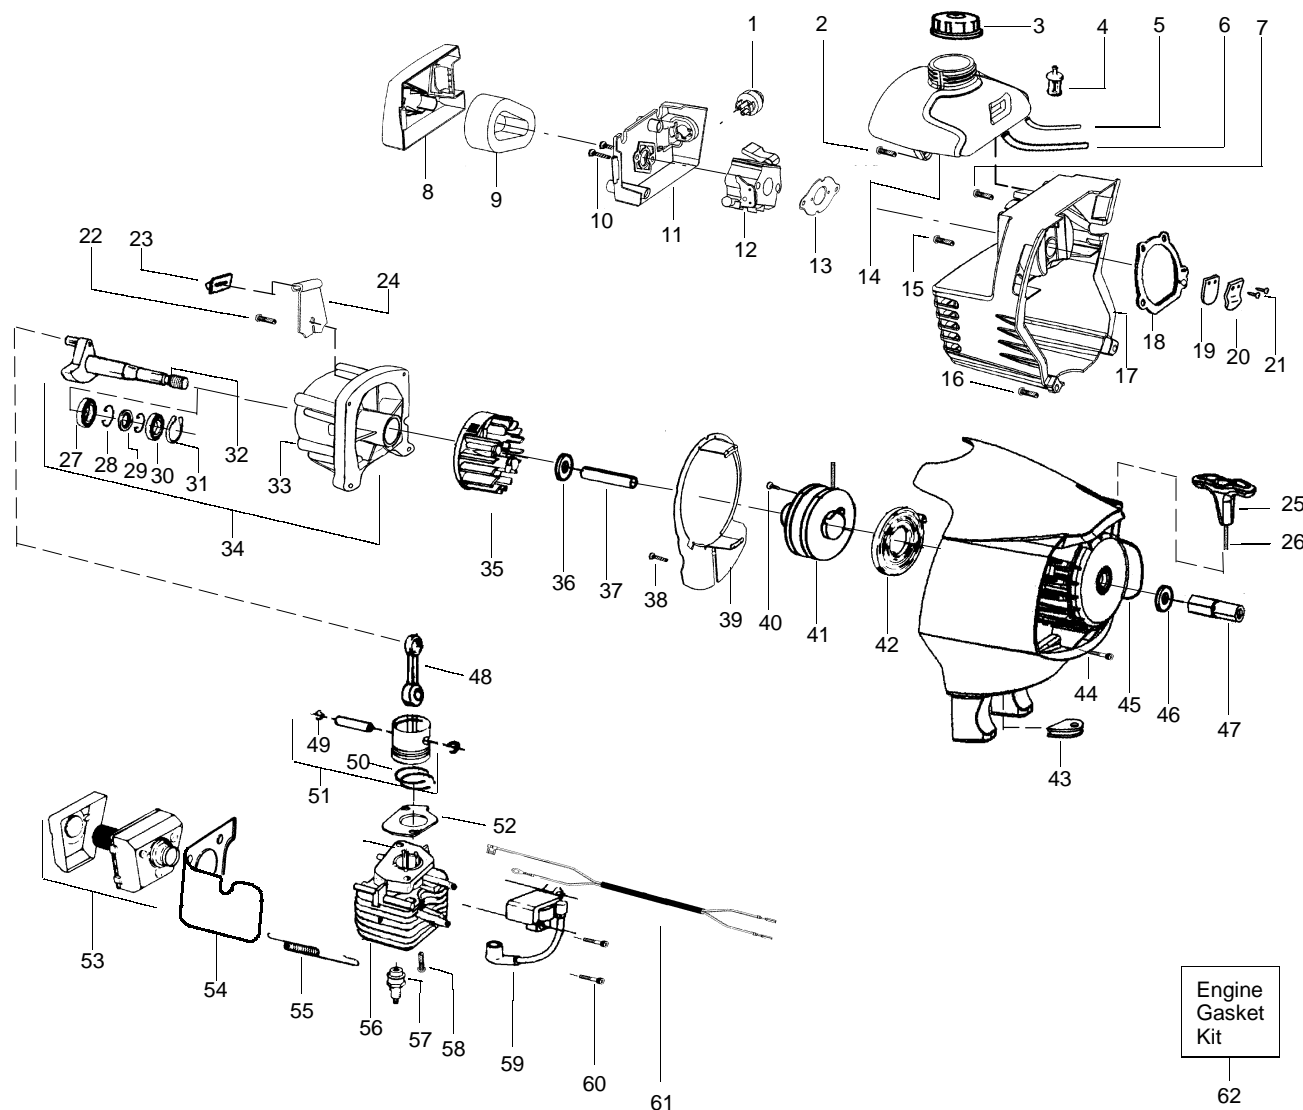

PARTS LIST NO. 530086191		POULAN PRO® PARTS LIST	MODEL(s) 031
DATE 11/06/02	Replaces 86191 - 5/13/02		Note: Illustration may differ from actual model due to design changes

⚠ WARNING
All repairs, adjustments and maintenance not described in the Operator's Manual must be performed by qualified service personnel.

Ref.	Part No.	Description	Ref.	Part No.	Description
1.	530054942	Assy-Throttle cable	20.	530071328	Kit -Shield Ass'y. (Incls. 18-19)
2.	530015805	Screw-alignment	21.	530015820	Bolt
3.	530015886	Screw-10-24	22.	530016179	Screw-Wire Guard
4.	530015886	Screw-handle/fan hsg.	23.	530016118	Wingnut
5.	530054837	Throttle Hsg.-Right	24.	530094543	Dustcup
6.	530071553	Kit-Left Throttle Hsg.	25.	530054459	Assy-Wire Guard
7.	----	Assy-Wire	26.	952711579	Assy-Wound Hub (incl.27)
	530054943	(A) Assy-Front wire	27.	530403949	Guide-Line
	530055724	(B) Assy-Front Wire (upper)	28.	530054222	Assy-Cap & Spring
8.	530071356	Kit-Switch			
9.	530010958	Assy-Antivibe Handle			
10.	530015886	Screw			
11.	530054940	Trigger-Throttle			
12.	530095964	Shaft-Flex			
13.	530055371	Assy-Driveshaft			
14.	530015785	Nut			
15.	530015784	Bolt			
16.	530015197	Nut- 1/4-20"			
17.	530069252	Assy-"T" Handle			
18.	530052285	Limiter-Line			
19.	530015814	Screw			
				Not Shown	
				530088147	Operator Manual
				530055350	Decal-Shaft Warning

✓ = NEW PART NUMBER FOR THIS IPL

* = REFER TO THE SERVICE REFERENCE INDICATED FOR MORE INFORMATION. (LOCATED AT END OF IPL)

PARTS LIST NO. 530086191		POULAN PRO® PARTS LIST	MODEL(s) 031
DATE 11/06/02	Replaces 86191 - 5/13/02		NOTE: Illustration may differ from actual model due to design changes

Carburetor Assembly #530071403 (WT598)

Ref.	Part No.	Description
1.	530038403	Limiter Cap
2.	530069824	Carburetor Repair Kit (KIT = Indicates Contents)
3.	530069844	Gasket Diaphragm Kit (• = Indicates Contents)