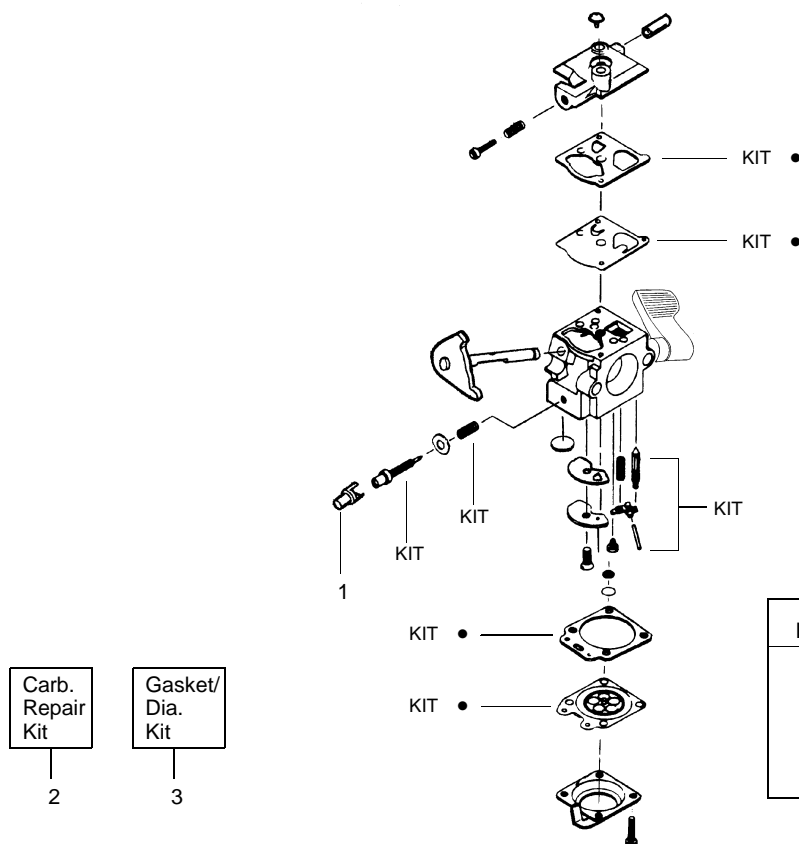

PARTS LIST NO. 530086191		POULAN PRO® PARTS LIST	MODEL(s) 031	
DATE 11/06/02	Replaces 86191 - 5/13/02		Note: Illustration may differ from actual model due to design changes	PAGE NO. 3

Carburetor Assembly #530071403 (WT598)

Ref.	Part No.	Description
1.	530038403	Limiter Cap
2.	530069824	Carburetor Repair Kit (KIT = Indicates Contents)
3.	530069844	Gasket Diaphragm Kit (• = Indicates Contents)