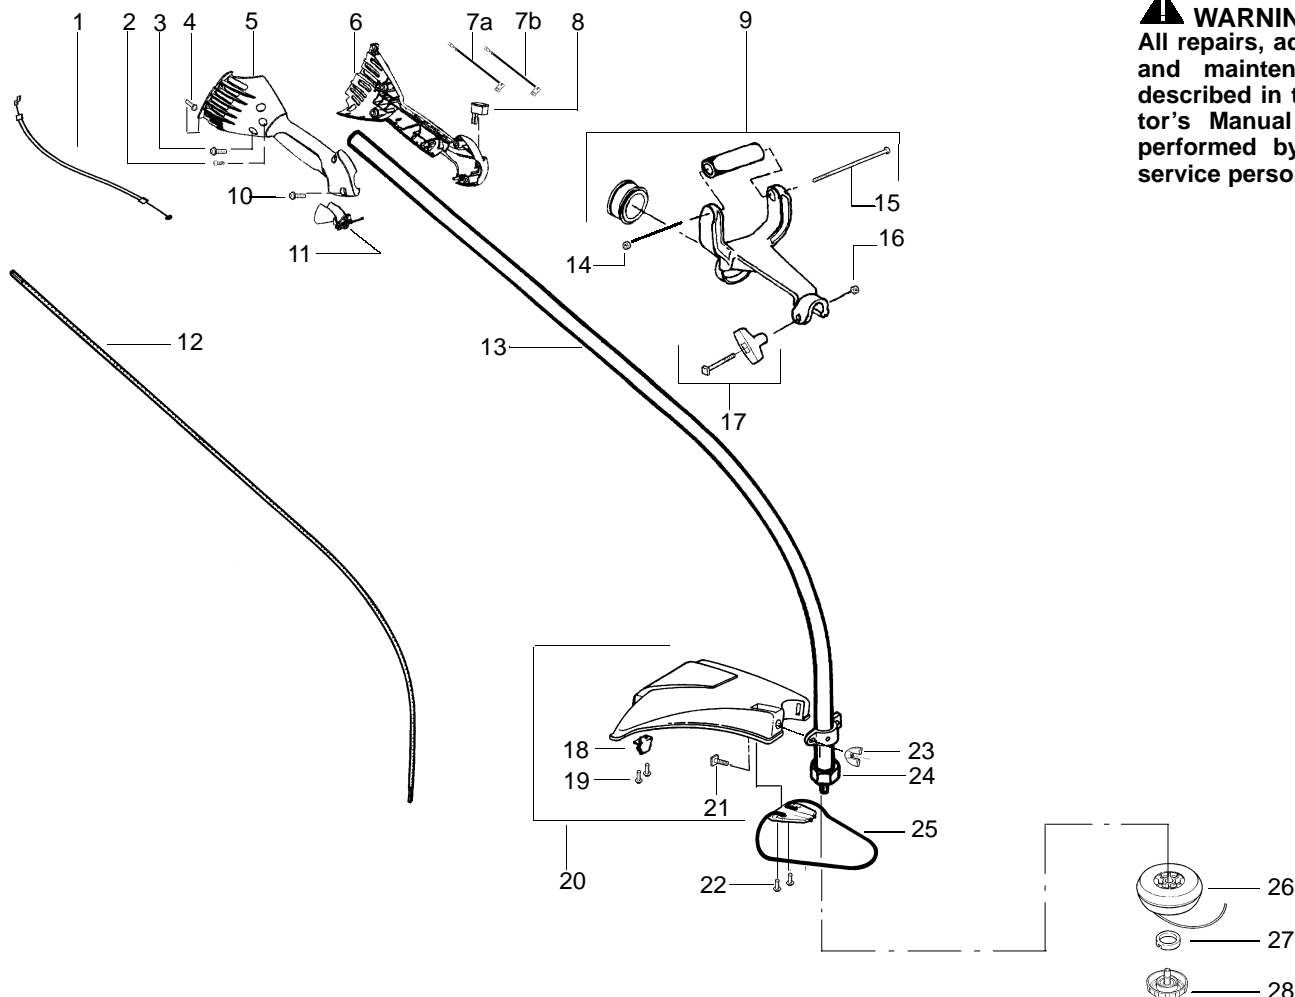

PARTS LIST NO. 530086191		POULAN PRO® PARTS LIST	MODEL(s) 031
DATE 11/06/02	Replaces 86191 - 5/13/02		Note: Illustration may differ from actual model due to design changes

⚠ WARNING
All repairs, adjustments and maintenance not described in the Operator's Manual must be performed by qualified service personnel.

Ref.	Part No.	Description	Ref.	Part No.	Description
1.	530054942	Assy-Throttle cable	20.	530071328	Kit -Shield Ass'y. (Incls. 18-19)
2.	530015805	Screw-alignment	21.	530015820	Bolt
3.	530015886	Screw-10-24	22.	530016179	Screw-Wire Guard
4.	530015886	Screw-handle/fan hsg.	23.	530016118	Wingnut
5.	530054837	Throttle Hsg.-Right	24.	530094543	Dustcup
6.	530071553	Kit-Left Throttle Hsg.	25.	530054459	Assy-Wire Guard
7.	----	Assy-Wire	26.	952711579	Assy-Wound Hub (incl.27)
	530054943	(A) Assy-Front wire	27.	530403949	Guide-Line
	530055724	(B) Assy-Front Wire (upper)	28.	530054222	Assy-Cap & Spring
8.	530071356	Kit-Switch			
9.	530010958	Assy-Antivibe Handle			
10.	530015886	Screw			
11.	530054940	Trigger-Throttle			
12.	530095964	Shaft-Flex			
13.	530055371	Assy-Driveshaft			
14.	530015785	Nut			
15.	530015784	Bolt			
16.	530015197	Nut- 1/4-20"			
17.	530069252	Assy-"T" Handle			
18.	530052285	Limiter-Line			
19.	530015814	Screw			
				Not Shown	
				530088147	Operator Manual
				530055350	Decal-Shaft Warning

✓ = NEW PART NUMBER FOR THIS IPL

* = REFER TO THE SERVICE REFERENCE INDICATED FOR MORE INFORMATION. (LOCATED AT END OF IPL)

PARTS LIST NO. 530086191		POULAN PRO® PARTS LIST	MODEL(s) 031
DATE 11/06/02	Replaces 86191 - 5/13/02		NOTE: Illustration may differ from actual model due to design changes

Carburetor Assembly #530071403 (WT598)

Ref.	Part No.	Description
1.	530038403	Limiter Cap
2.	530069824	Carburetor Repair Kit (KIT = Indicates Contents)
3.	530069844	Gasket Diaphragm Kit (• = Indicates Contents)