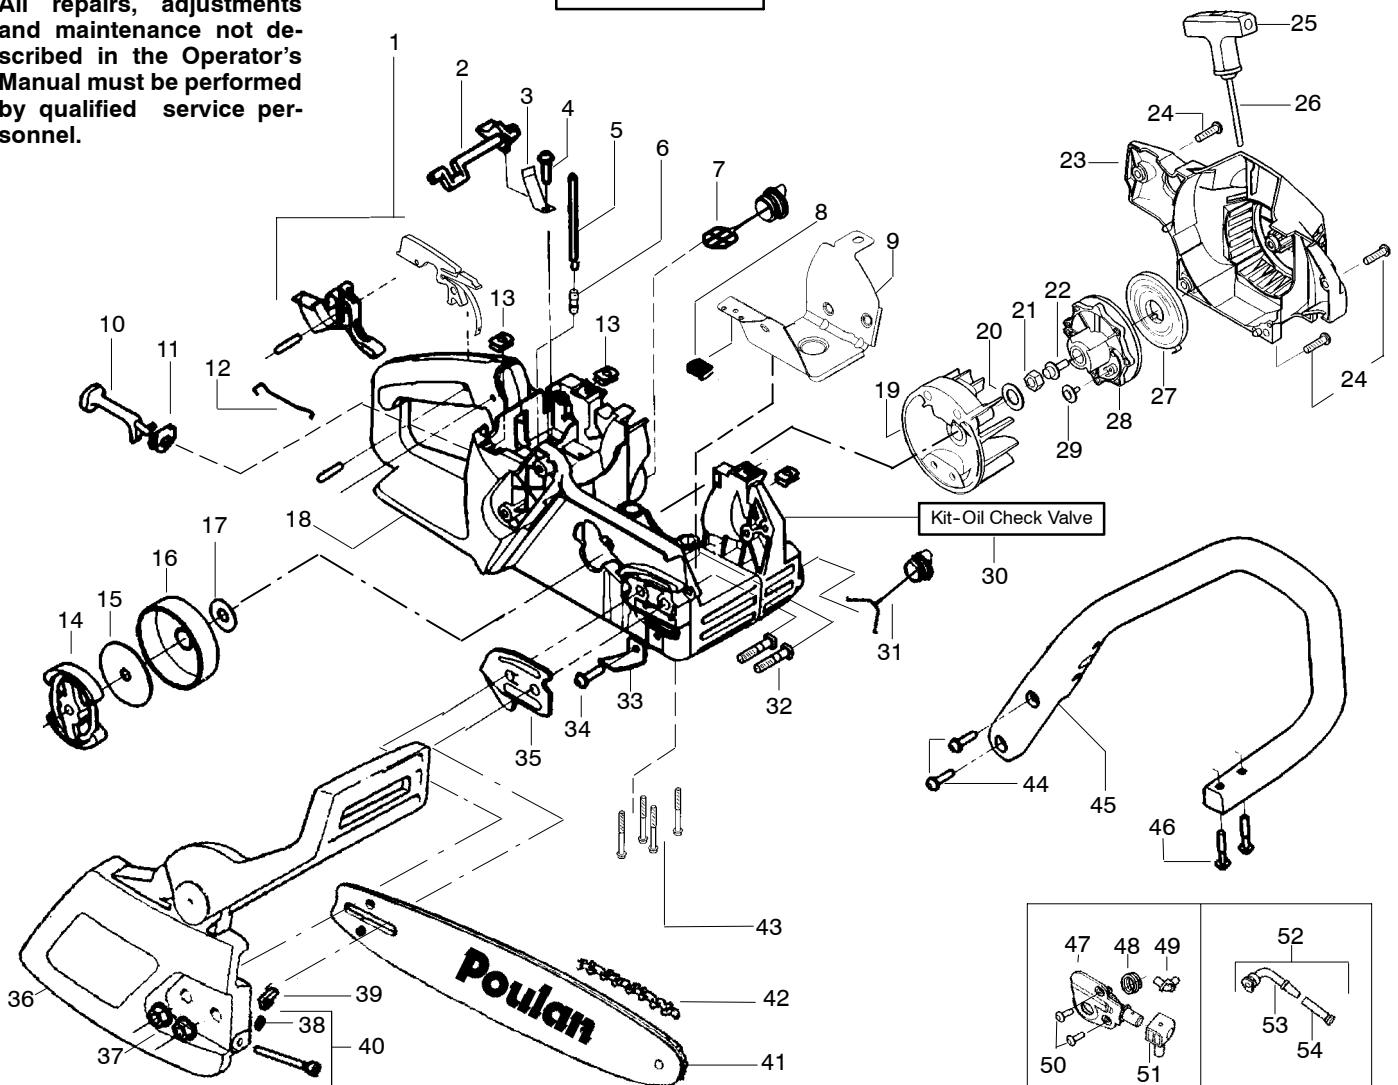

PARTS LIST NO. 530086180		Poulan® PARTS LIST	CHAIN SAW MODEL(S) 2375 LE-Wildthing	
DATE 1/06/04	Replaces 530086180- 5/15/03		Note: Illustration may differ from actual model due to design changes	PAGE NO. 2

⚠ WARNING

All repairs, adjustments and maintenance not described in the Operator's Manual must be performed by qualified service personnel.

TYPE 2

Ref.	Part No.	Description	Ref.	Part No.	Description	Ref.	Part No.	Description
1.	530071832	Kit-Trigger & Lockout (Includes Pin)	22.	530015920	Screw	42.	952051338	Chain-18"
2.	530038227	Lever-Switch	23.	530049337	Housing-Fan	43.	530016132	Screw
3.	530016149	Spring-Switch	24.	530015892	Screw	44.	530015814	Screw
4.	530015775	Screw	25.	530056402	Handle-Starter	45.	530056798	Handle-Front
5.	530069216	Kit-Fuel Line (Large)	26.	530069232	Kit-Rope	46.	530015940	Screw
6.	530023877	Fitting - Fuel line	27.	530027531	Spring-Starter	47.	530071259	Kit-Oil Pump (incl 48,49,51)
7.	530047192	Assy-Fuel Cap w/ret. Clip - "U"	28.	530037817	Pulley-Starter	48.	530037820	Gear-Worm Spring
8.	530055322	Shield - Heat	29.	530016080	Screw	49.	530049477	Elbow-Oil Pickup
9.	530055183	Lever-Choke	30.	530071666	Kit-Oil Check Valve	50.	530016064	Screw
10.	530047989	Grommet-Choke lever	31.	530010846	Assy-Oil Cap	51.	530019206	Block-Seal
11.	530049005	Wire-Throttle	32.	530016133	Bolt - Bar	52.	530047663	Assy-Oil-Pickup (Incl. 53, 54)
12.	530037809	Nut-Speed	33.	530029850	Chain Catcher	53.	530038373	Pickup-Oiler
13.	530015922	Grommet-Choke lever	34.	530015814	Screw	54.	530056533	Filter-Oil
14.	530014949	Washer-Throttle	35.	530038238	Plate-Bar Mounting			Not Shown
15.	530015611	Assy.-Clutch	36.	530054740	Assy.-Chain Brake	↗	530164364	Manual-Operator
16.	530047061	Washer-Clutch	37.	530015917	Nut-Bar Mounting	↗	530057757	Decal-Warning
17.	530015907	Assy-Drum W/brg.	38.	530038593	Retainer-Bar Adjust			
18.	530015907	Washer - Thrust	39.	530015826	Pin-Bar Adjust			
19.	530071849	Kit-Chassis Assy.	40.	530069611	Kit-Bar Adjust (incl 38,39)			
20.	530039187	Assy-Flywheel	41.	952044418	Bar-18"			
21.	530015127	Washer-Flywheel						
22.	530016134	Nut-Flywheel						

↗ = NEW PART NUMBER FOR THIS IPL

★ = REFER TO THE SERVICE REFERENCE INDICATED FOR MORE INFORMATION. (LOCATED AT END OF IPL)