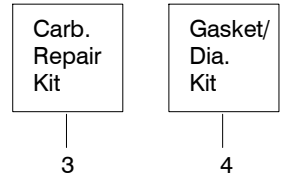

PARTS LIST NO. 530086180		Poulan® PARTS LIST	CHAIN SAW MODEL(S) 2375 LE-Wildthing	
DATE 1/06/04	Replaces 530086180 - 5/15/03		Note: Illustration may differ from actual model due to design changes	PAGE NO. 5

Carburetor Assembly – Walbro – (WT600) – #530071410

Ref.	Part No.	Description
1.	530038479	Limiter Cap – High
2.	530038478	Limiter Cap – Low
3.	530069826	Carburetor Repair Kit (KIT= Indicates Contents)
4.	530069844	Gasket Diaphragm Kit (● Indicates Contents)

Kit - Carburetor Assembly No. 530071622 - WT-637
Kit - Carburetor Assembly No. 530071820 - W-20
Kit - Carburetor Assembly No. 530071821 - WT-662

Note: No Repair kits are available for this carburetor.

✓ = NEW PART NUMBER FOR THIS IPL   * = REFER TO THE SERVICE REFERENCE INDICATED FOR MORE INFORMATION. (LOCATED AT END OF IPL)
● = THESE PARTS ARE ILLUSTRATED FOR CLARITY. ORDER COMPLETE ASSEMBLY.