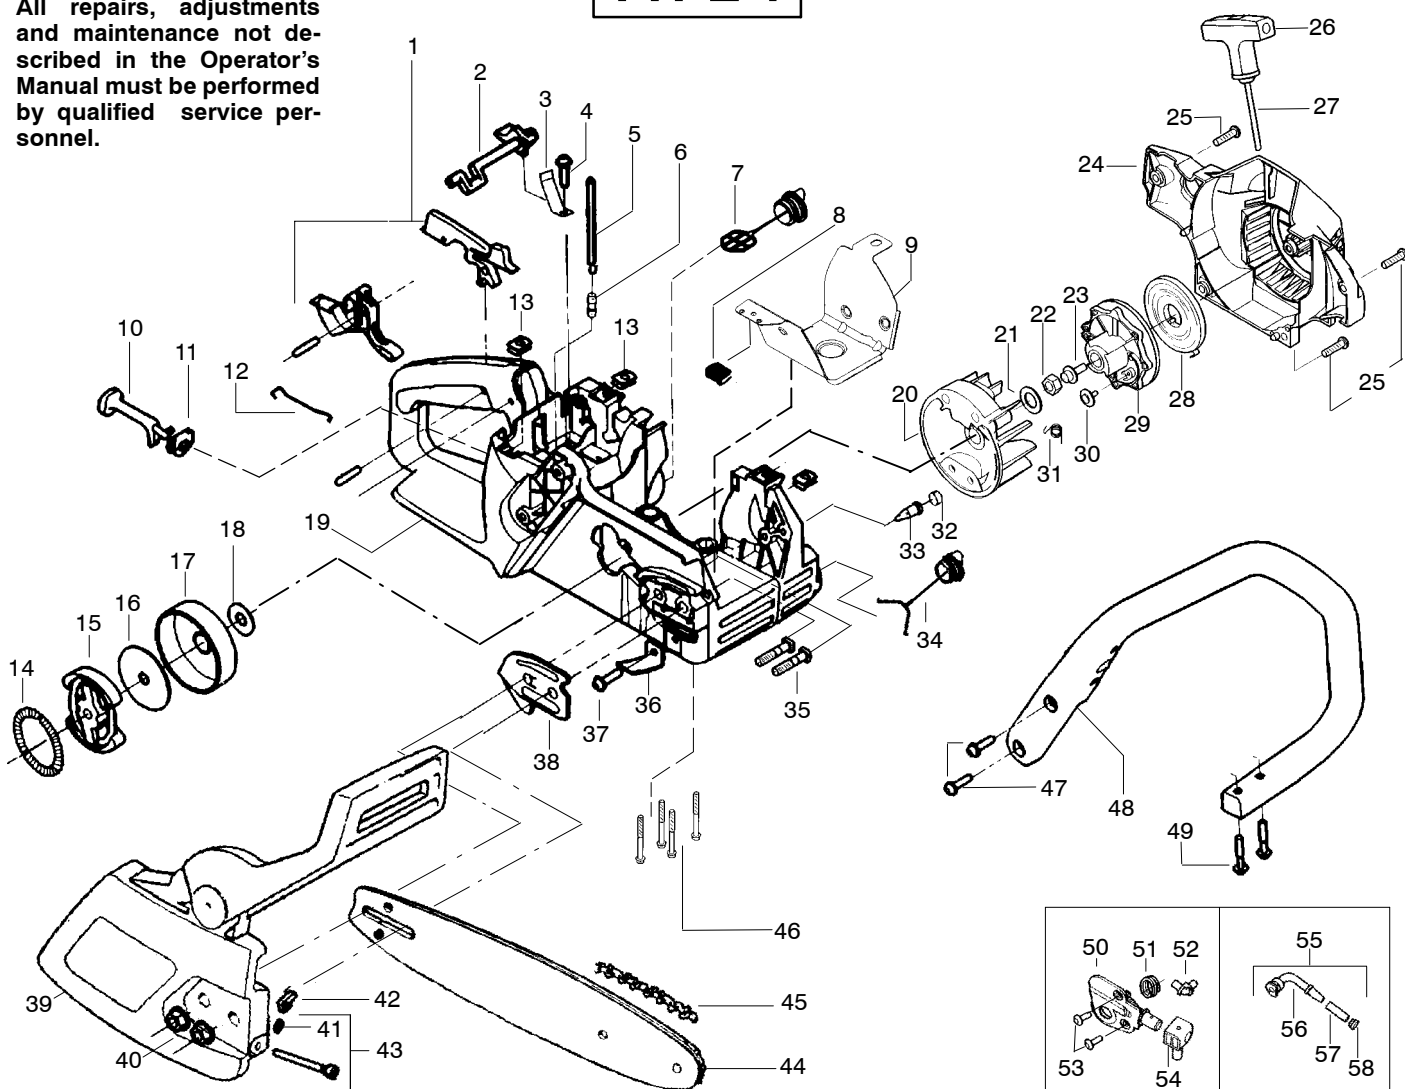

PARTS LIST NO. 530086180		Poulan® PARTS LIST	CHAIN SAW MODEL(S) 2375 LE-Wildthing	
DATE 1/06/04	Replaces 530086180- 5/15/03		Note: Illustration may differ from actual model due to design changes	PAGE NO. 1

⚠ WARNING

All repairs, adjustments and maintenance not described in the Operator's Manual must be performed by qualified service personnel.

TYPE 1

Ref.	Part No.	Description	Ref.	Part No.	Description	Ref.	Part No.	Description
1.	530071305	Kit-Trigger & Lockout (Includes Pin)	23.	530015920	Screw	45.	952051338	Chain - 18"
2.	530038227	Lever-Switch	24.	530049337	Fan Housing	46.	530016132	Screw
3.	530016149	Spring-Switch	25.	530015892	Screw	47.	530015814	Screw
4.	530015775	Screw	26.	530037485	Handle-Starter	48.	530056798	Front Handle
5.	530069216	Kit-Fuel Line (Large)	27.	530069232	Kit-Rope	49.	530015940	Screw
6.	530023877	Fitting - Fuel line	28.	530027531	Spring-Starter	50.	530071259	Kit-Oil Pump (incl 50,51,52,54)
7.	530047192	Assy-Fuel Cap	29.	530037817	Starter Pulley	51.	530037820	Gear-Worm Spring
8.	530055322	Clip - "U"	30.	530016080	Screw	52.	530049477	Elbow-Oil Pickup
9.	530055183	Shield - Heat	31.	530023817	Spring - Starter Dog	53.	530016064	Screw
10.	530047989	Lever-Choke	32.	530038264	Plug - Bronze Vent	54.	530019206	Seal Block
11.	530038406	Grommet-Choke lever	33.	530026119	Check Valve	55.	530047663	Assy-Oil-Pickup (Incl. 56, 57 & 58)
12.	530037809	Wire-Throttle	34.	530010846	assy-Oil Cap	56.	530038373	Oiler Pickup
13.	530015922	Nut-Speed	35.	530016133	Bolt - Bar	57.	530037821	Oil Filter
14.	530094188	Spring - Clutch	36.	530029850	Chain Catcher	58.	530030189	Plug-Oil Filter
15.	530014949	Assy-Clutch (incl. 14)	37.	530015814	Screw			
16.	530015611	Washer-Clutch	38.	530038238	Plate-Bar Mounting			
17.	530047061	Assy-Drum W/brg.	39.	530054740	Assy.-Chain Brake			
18.	530015907	Washer - Thrust	40.	530015917	Nut-Bar Mounting			
19.	530069822	Kit - Chassis Assy.	41.	530038593	Retainer-Bar Adjust			
20.	530039209	Assy-Flywheel	42.	530015826	Pin-Bar Adjust			
21.	530015127	Washer-Flywheel	43.	530069611	Kit-Bar Adjust (incl 41,42)			
22.	530016134	Nut-Flywheel	44.	952044418	Bar - 18"			

✓ = NEW PART NUMBER FOR THIS IPL   ★ = REFER TO THE SERVICE REFERENCE INDICATED FOR MORE INFORMATION. (LOCATED AT END OF IPL)