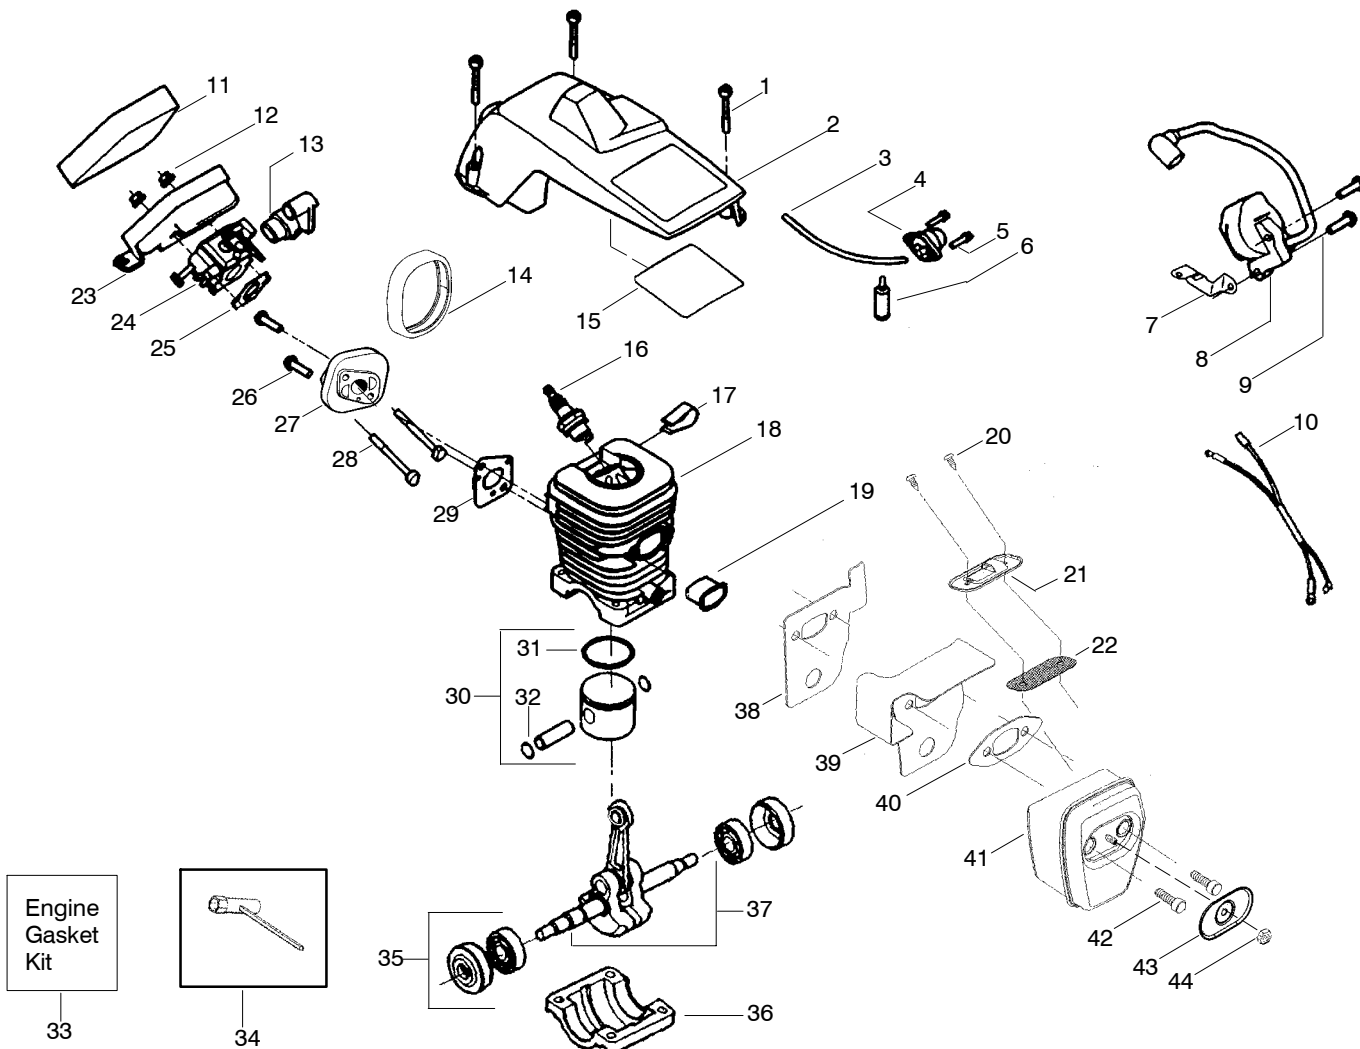

PARTS LIST NO. 530086180		Poulan® PARTS LIST	CHAIN SAW MODEL(S) 2375 LE-Wildthing	
DATE 1/06/04	Replaces 530086180- 5/15/03		Note: Illustration may differ from actual model due to design changes	PAGE NO. 3

TYPE 1

Ref.	Part No.	Description	Ref.	Part No.	Description	Ref.	Part No.	Description
1.	530016153	Screw	18.	530071412	Kit-Cylinder	33.	530069608	Kit-Engine Gasket (Incl. 25, 29 & 40)
2.	530055639	Assy-Cylinder Shield (includes # 15)	19.	530037652	Insulator-Heat	34.	530031163	Bar Wrench
3.	530069247	Kit-Fuel Line (Small)	20.	530016351	Screw-Outlet cover	35.	530056363	Assy-Seal & Bearing
4.	530047213	Assy-Air Purge	21.	530055759	Cover - Outlet	36.	530037935	Cap-Crankcase
5.	530015780	Screw	22.	530071413	Kit-Spark Arrestor (Incl. 20,21)	37.	530047062	Assy-Crankshaft
6.	530095646	Assy-Fuel Pick-up	23.	530037804	Air Filter Housing	38.	530054885	Backplate
7.	530047442	Strap-Ground	24.	---	Kit-Carburetor	39.	530054880	Guide-Outlet
8.	530039198	Ignition Module		530071410	(WT-600)	40.	530069608	Gasket-Muffler
9.	530015814	Screw		530071619	(W-9A)	41.	530054886	Assy-Muffler (Incl. 38-40,42)
10.	530049117	Assy-Wire Harness	25.	530069608	Gasket-Carb.	42.	530016338	Bolt-Muffler
11.	530037793	Foam-Air Filter	26.	530016386	Screw	43.	530055586	Cover-Bolt
12.	530016101	Nut	27.	530049700	Carb. Adapter	44.	530016359	Nut-Brass
13.	530035526	Grommet-Carb Adjust	28.	530016187	Screw			Not Shown
14.	530054144	Seal-Carb Adapter	29.	530069608	Gasket-Carb Adaptor		530163676	Operator Manual
15.	530055698	Reflector-Heat	30.	530071408	Kit-Piston (Incl. 31 & 32)		530057757	Decal-Warn.
16.	952030150	Spark Plug (RCJ-7Y)	31.	530038729	Ring-Piston			
17.	530016136	Clip-High Tension Lead	32.	530015697	Retainer-Piston Pin			

↖ = NEW PART NUMBER FOR THIS IPL   * = REFER TO THE SERVICE REFERENCE INDICATED FOR MORE INFORMATION. (LOCATED AT END OF IPL)
● = THESE PARTS ARE ILLUSTRATED FOR CLARITY. ORDER COMPLETE ASSEMBLY.