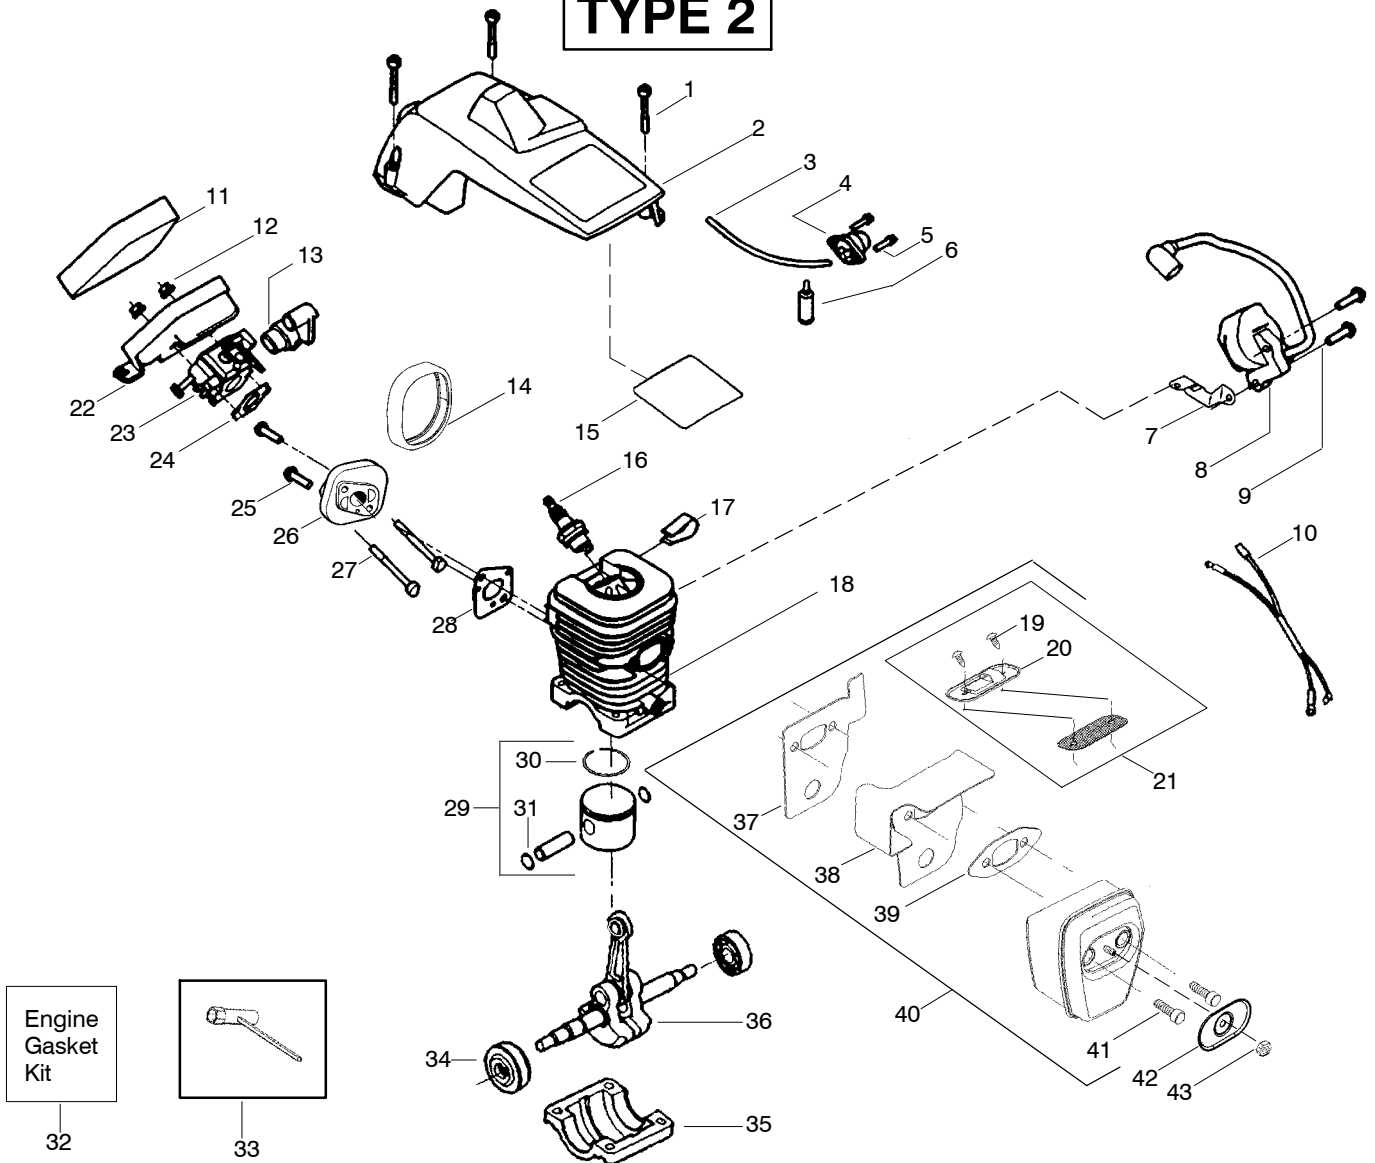

PARTS LIST NO. 530086180		Poulan® PARTS LIST	CHAIN SAW MODEL(S) 2375 LE-Wildthing	
DATE 1/06/04	Replaces 530086180- 5/15/03		Note: Illustration may differ from actual model due to design changes	PAGE NO. 4

TYPE 2

Ref.	Part No.	Description	Ref.	Part No.	Description	Ref.	Part No.	Description
1.	530016153	Screw	18.	530012550	Cylinder	32.	530069608	Kit-Engine Gasket (Incl. 24, 28 & 39)
2.	530055639	Assy-Cylinder Shield (includes # 15)	19.	530016351	Screw-Outlet cover	33.	530031163	Bar Wrench
3.	530069247	Kit-Fuel Line (Small)	20.	530055759	Cover - Outlet	34.	530056363	Assy-Seal & Bearing
4.	530047213	Assy-Air Purge	21.	530071413	Kit-Spark Arrestor (Incl. 19,20)	35.	530037935	Cap-Crankcase
5.	530015780	Screw	22.	530057480	Air Filter Housing	36.	530047062	Assy-Crankshaft
6.	530095646	Assy-Fuel Pick-up	23.	---	Kit-Carburetor	37.	530054885	Backplate
7.	530047442	Strap-Ground	24.	530071820	Air Filter Housing (Zama-W-20)	38.	530054880	Guide-Outlet
8.	530039198	Ignition Module	25.	530071821	(Walbro-WT-662)	39.	530069608	Gasket-Muffler(kit)
9.	530015814	Screw	26.	530069608	Gasket-Carb. (kit)	40.	530054886	Assy-Muffler (Incl. 37-39,41)
10.	530052296	Assy-Wire Harness	27.	530016386	Screw	41.	530016338	Bolt-Muffler
11.	530037793	Foam-Air Filter	28.	530049700	Carb. Adapter	42.	530055586	Cover-Bolt
12.	530016101	Nut	29.	530016187	Screw	43.	530016359	Nut-Brass
13.	530035526	Grommet-Carb Adjust	30.	530069608	Gasket- Adaptor(kit)			
14.	530054144	Seal-Carb Adapter	31.	530071408	Kit-Piston (Incl. 30 & 31)			
15.	530055698	Reflector-Heat		30.	530038729			
16.	952030150	Spark Plug (RCJ-7Y)		31.	530015697	Ring-Piston		
17.	530016136	Clip-High Tension Lead			Retainer-Piston Pin			

✓ = NEW PART NUMBER FOR THIS IPL   * = REFER TO THE SERVICE REFERENCE INDICATED FOR MORE INFORMATION. (LOCATED AT END OF IPL)
● = THESE PARTS ARE ILLUSTRATED FOR CLARITY. ORDER COMPLETE ASSEMBLY.