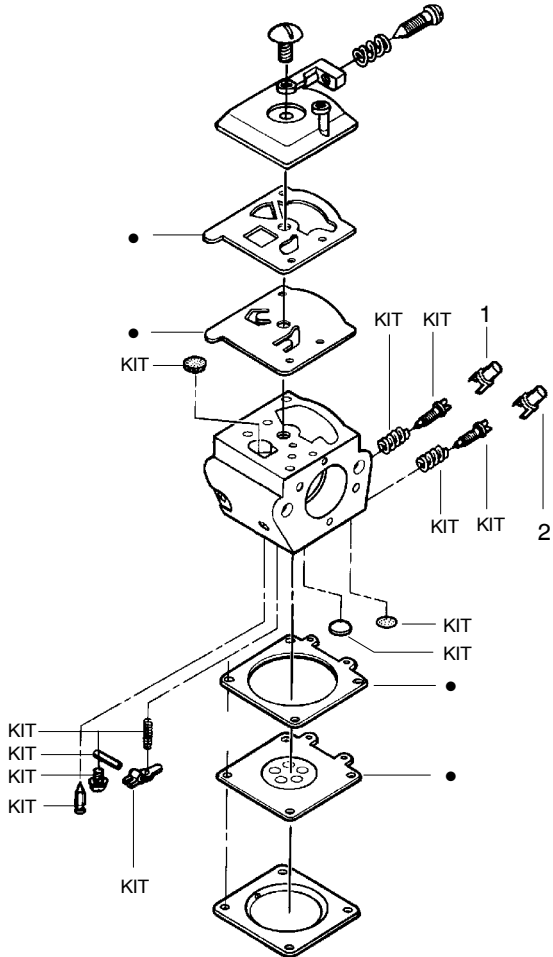

PARTS LIST NO. 530086180		Poulan® PARTS LIST	CHAIN SAW MODEL(S) 2375 LE-Wildthing	
DATE 1/06/04	Replaces 530086180 - 5/15/03		Note: Illustration may differ from actual model due to design changes	PAGE NO. 5

Carburetor Assembly – Walbro – (WT600) – #530071410

Ref.	Part No.	Description
1.	530038479	Limiter Cap – High
2.	530038478	Limiter Cap – Low
3.	530069826	Carburetor Repair Kit (KIT= Indicates Contents)
4.	530069844	Gasket Diaphragm Kit (● Indicates Contents)

Kit - Carburetor Assembly No. 530071622 - WT-637
Kit - Carburetor Assembly No. 530071820 - W-20
Kit - Carburetor Assembly No. 530071821 - WT-662

Note: No Repair kits are available for this carburetor.

✓ = NEW PART NUMBER FOR THIS IPL   * = REFER TO THE SERVICE REFERENCE INDICATED FOR MORE INFORMATION. (LOCATED AT END OF IPL)
● = THESE PARTS ARE ILLUSTRATED FOR CLARITY. ORDER COMPLETE ASSEMBLY.