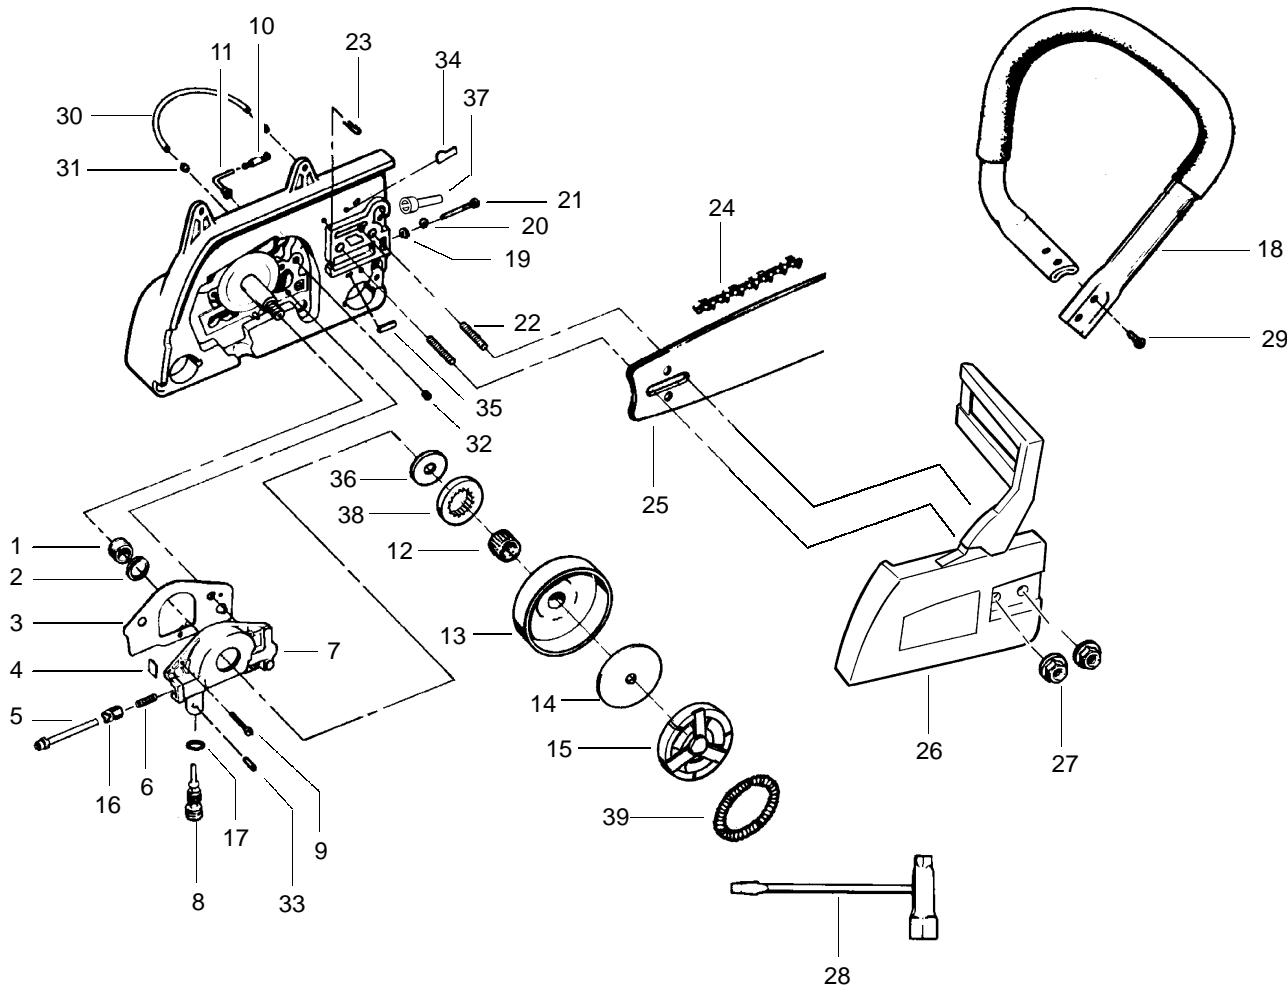

✓ = NEW PART NUMBER FOR THIS IPL * = REFER TO THE SERVICE REFERENCE INDICATED FOR MORE INFORMATION. (LOCATED AT END OF IPL)
● = THESE PARTS ARE ILLUSTRATED FOR CLARITY. ORDER COMPLETE ASSEMBLY.

PARTS LIST NO. 530085495		POULAN PRO® PARTS LIST	Chain Saw Model(s): 380
DATE 8/30/00	REPLACES 530085495-4/14/97		Note: Illustration may differ from actual model due to design changes

PARTS LIST NO. 530085495		POULAN PRO® PARTS LIST	Chain Saw Model(s): 380
DATE 8/30/00	REPLACES 530085495-1/14/99		Note: Illustration may differ from actual model due to design changes

KEY NO.	PART NO.	DESCRIPTION	KEY NO.	PART NO.	DESCRIPTION
1	530027140	Worm Gear	24	952051266	Chain-20"(72L)
2	530019147	Seal	25	952044561	Bar-20"-SNR
3	530069487	Gasket Kit	26	952069321	Chain Brake Kit
4	530027128	Dust Plug	27	530015251	Nut
5	530014204	Plunger	28	-	Scrench
6	530027126	Spring		530031135	Silver finish - (1/2" x 3/4')
7	530069218	Oil Pump Ass'y.		530031146	Gold finish - (9/16" x 3/4')
8	530015873	Oiler Adjustment Screw	29	530016058	Screw
9	530015871	Screw	30	530021061	Oiler Discharge Line
10	530027272	Oil Pickup & Filter	31	530002464	Oiler Discharge Sleeve
11	530027192	Oiler Intake Line	32	530015422	Tubing Nut
12	530032049	Clutch Bearing	33	530015752	Oiler Adjustment Pin
13	530048083	Drum Sprocket	34	530027222	Chain Pad - Top
14	530027161	Clutch Plate	35	530027223	Chain Pad
15	530049418	Clutch Ass'y.	36	530015733	Thrust Washer
16	530027129	Oiler Gear Spur	37	530029236	Crankcase Plug
17	530019079	"O" Ring	38	530048098	Rim Floating (3/8)
18	530047163	Handlebar Ass'y.	39	530027160	Spring - Clutch
19	530023064	Bar Adjusting Pin			
20	530038593	Retainer			
21	530016110	Screw			
22	530016238	Bar Stud			
23	530015108	Vent Pin			