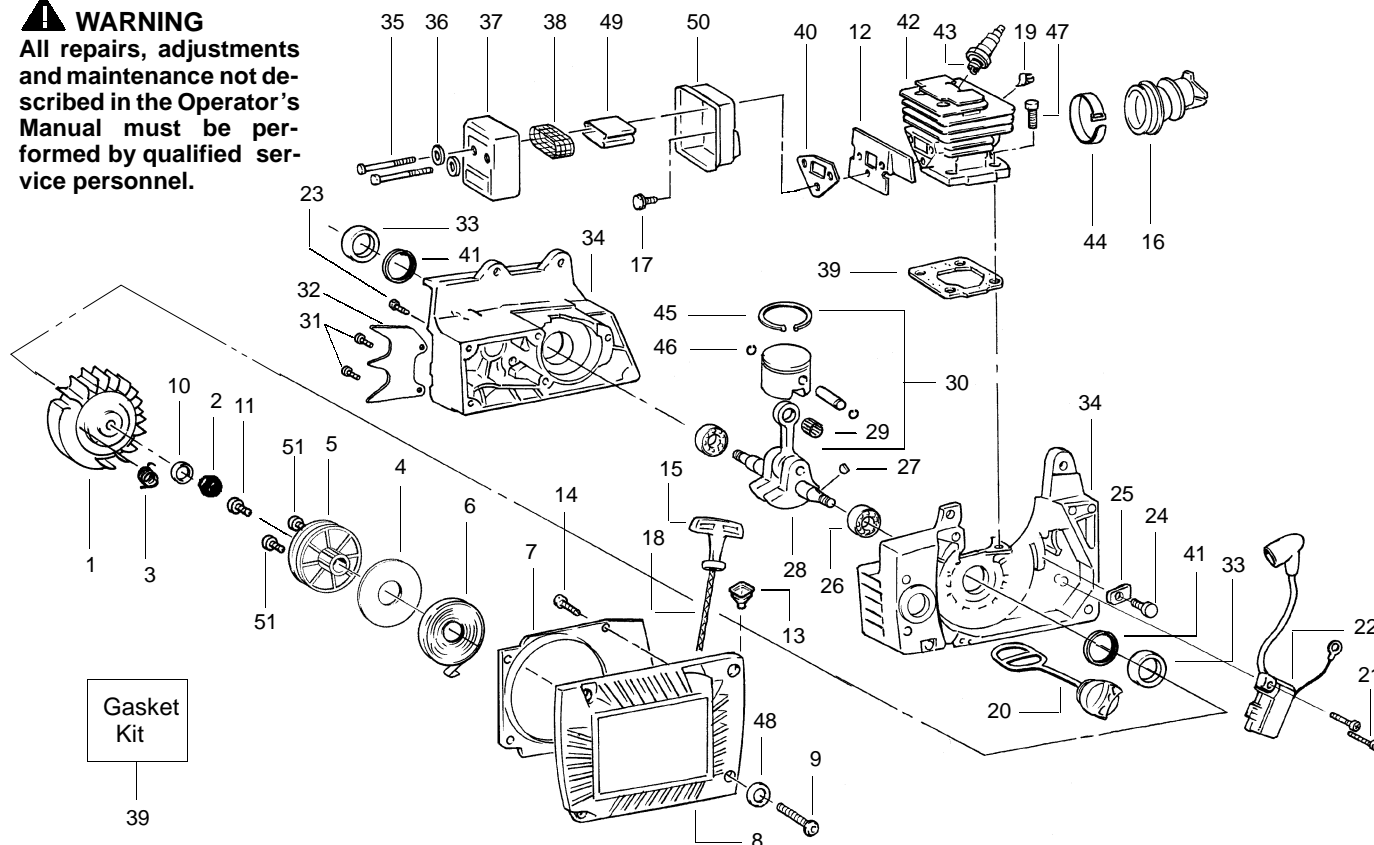

PARTS LIST NO. 530085495		POULAN PRO® PARTS LIST	Chain Saw Model(s): 380
DATE 8/30/00	REPLACES 530085495-1/14/99		Note: Illustration may differ from actual model due to design changes

⚠ WARNING
All repairs, adjustments and maintenance not described in the Operator's Manual must be performed by qualified service personnel.

PARTS LIST NO. 530085495		POULAN PRO® PARTS LIST	Chain Saw Model(s): 380
DATE 8/30/00	REPLACES 530085495-1/14/99		Note: Illustration may differ from actual model due to design changes

KEY NO.	PART NO.	DESCRIPTION	KEY NO.	PART NO.	DESCRIPTION
1	530027140	Worm Gear	24	952051266	Chain-20"(72L)
2	530019147	Seal	25	952044561	Bar-20"-SNR
3	530069487	Gasket Kit	26	952069321	Chain Brake Kit
4	530027128	Dust Plug	27	530015251	Nut
5	530014204	Plunger	28	-	Scrench
6	530027126	Spring		530031135	Silver finish - (1/2" x 3/4')
7	530069218	Oil Pump Ass'y.		530031146	Gold finish - (9/16" x 3/4')
8	530015873	Oiler Adjustment Screw	29	530016058	Screw
9	530015871	Screw	30	530021061	Oiler Discharge Line
10	530027272	Oil Pickup & Filter	31	530002464	Oiler Discharge Sleeve
11	530027192	Oiler Intake Line	32	530015422	Tubing Nut
12	530032049	Clutch Bearing	33	530015752	Oiler Adjustment Pin
13	530048083	Drum Sprocket	34	530027222	Chain Pad - Top
14	530027161	Clutch Plate	35	530027223	Chain Pad
15	530049418	Clutch Ass'y.	36	530015733	Thrust Washer
16	530027129	Oiler Gear Spur	37	530029236	Crankcase Plug
17	530019079	"O" Ring	38	530048098	Rim Floating (3/8)
18	530047163	Handlebar Ass'y.	39	530027160	Spring - Clutch
19	530023064	Bar Adjusting Pin			
20	530038593	Retainer			
21	530016110	Screw			
22	530016238	Bar Stud			
23	530015108	Vent Pin			