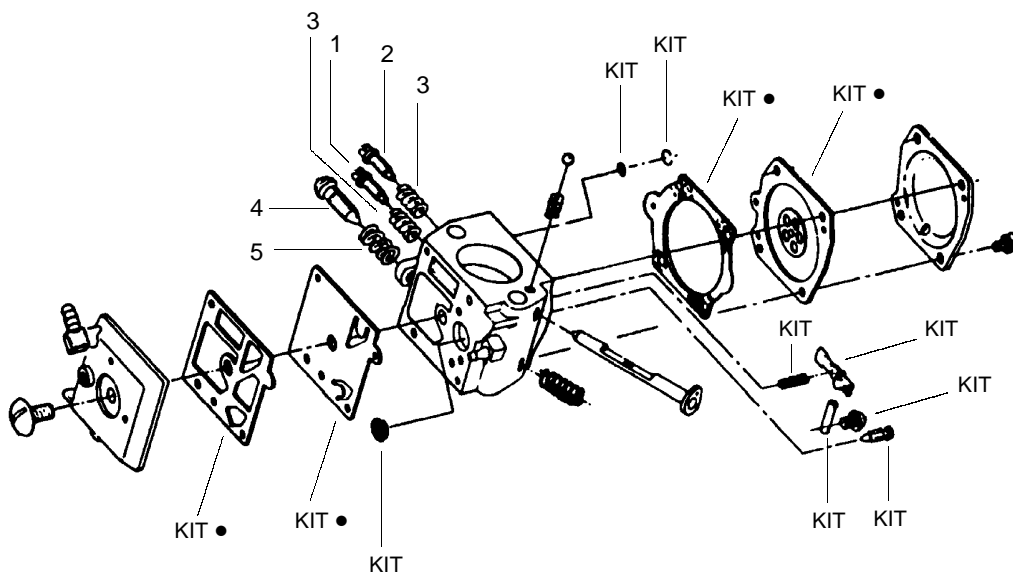

PARTS LIST NO. 530085495		POULAN PRO® PARTS LIST	Chain Saw Model(s): 380	
DATE 8/30/00	REPLACES 530085495-4/14/97		Note: Illustration may differ from actual model due to design changes	PAGE NO. 4

Carburetor Assembly - 530069895 HDA - #137

Carb.
Repair Kit
6

Gasket/
Diaphragm
Kit
7

KEY NO.	PART NO.	DESCRIPTION
1.	530035449	Needle (Low)
2.	530035448	Needle (High)
3.	530035243	Needle Adjust Spring
4.	530035238	Idle Adjust Screw
5.	530035242	Idle Adjust Spring
6.	530069849	Carburetor Repair Kit (KIT=Contents)
7.	530069844	Gasket/Diaphragm Kit (●=Contents)

OPTIONAL ACCESSORY BARS & CHAINS

BAR INFORMATION

PART NO.	BAR LENGTH	NOSE	PITCH	GAUGE
952044560	16"	SNR	3/8"	.050"
952044565	18"	SNR	3/8"	.050"
952044702	20"	HT	3/8"	.050"
952044701	20"	SN	3/8"	.050"
952044564	24"	SNR	3/8"	.050"
952044700	28"	SNR	3/8"	.050"

CHAINS WHEN CUT FROM BULK USE

TYPE	DRIVE LENGTHS
72L	60
72L	66
72L	70
72L	70
72L	84
72L	90