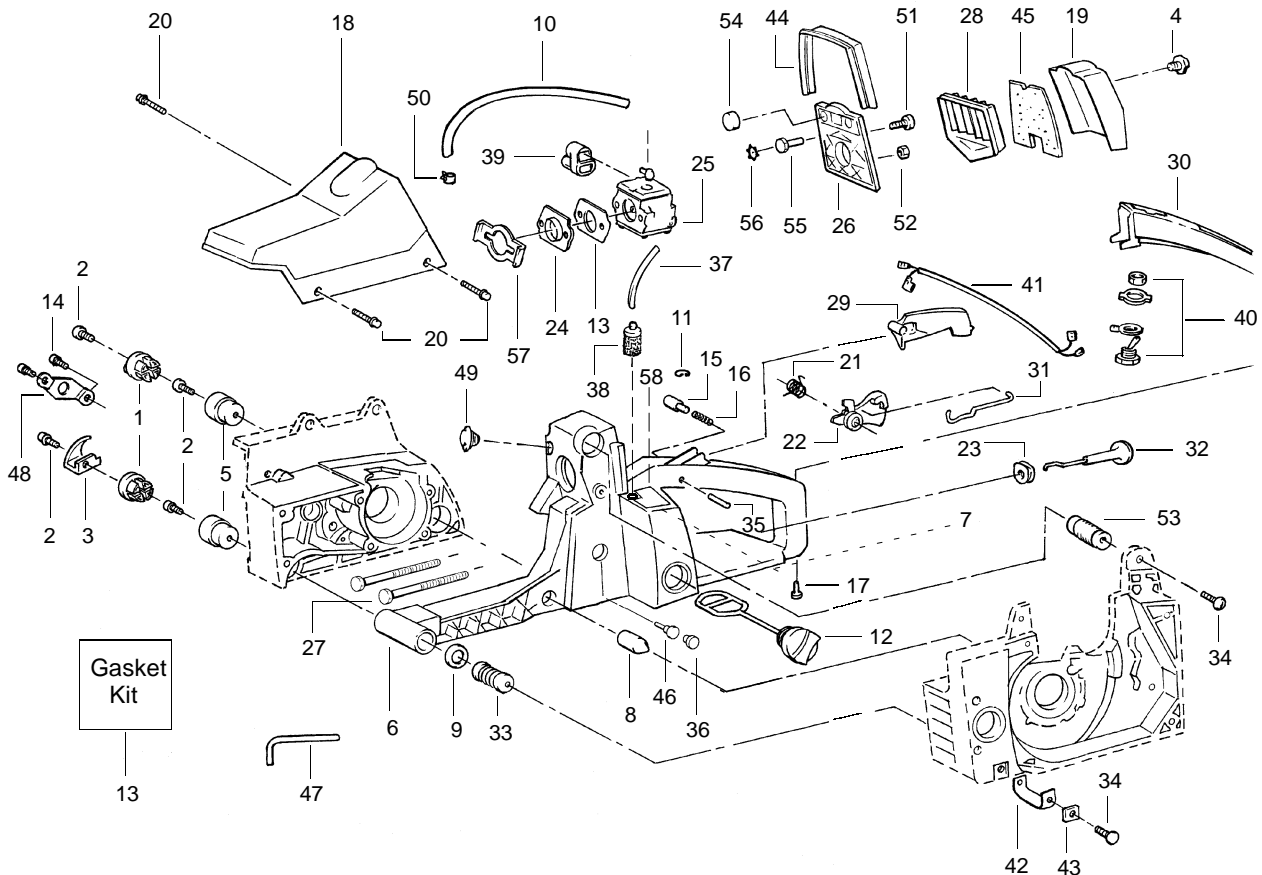

PARTS LIST NO. 530085495		POULAN PRO® PARTS LIST	Chain Saw Model(s): 380	
DATE 8/30/00	REPLACES 530085495-4/14/97		Note: Illustration may differ from actual model due to design changes	PAGE NO. 2

KEY NO.	PART NO.	DESCRIPTION	KEY NO.	PART NO.	DESCRIPTION
1	530027732	Retainer-Chain Catcher	29	530027135	Throttle Lockout
2	530016057	Screw	30	530049257	Rear Handle Cover
3	530027733	Chain Catcher	31	530027073	Throttle Wire
4	530049248	Knob-Carb. Cover	32	530027075	Choke Knob
5	530042080	Lower Isolator	33	530069384	Isolator Kit
6	530069894	Rear Handle & Fuel Tank	34	530015871	Screw
7	530019192	Seal Carb. Cover-Left	35	530015701	Dowel Pin
8	530027187	Isolator Limiter	36	530038264	Plug-Bronze Vent
9	530015123	Washer	37	530069910	Fuel Line Kit
10	530069897	Impulse Line Kit	38	530091878	Fuel Filter Ass'y.
11	530015702	"C" Clip	39	530049265	Carb. Grommet
12	530010845	Fuel Cap Ass'y. (Incl. "O" Ring)	40	530069225	Switch Kit
13	530069891	Gasket Kit	41	530027138	Lead Wire Ass'y.
14	530015875	Screw	42	530037104	AV Strap
15	530029666	Throttle Lock	43	530037012	Strap Retainer Plate
16	530024772	Throttle Lock Spring	44	530049739	Sound Strip
17	530015716	Screw	45	530049684	Sound Foam
18	530049271	Cylinder Shield	46	530026119	Check Valve
19	530069896	Carb. Cover Ass'y.	47	530031159	Hex Wrench 5/32
20	530015650	Screw	48	530029347	Bracket
21	530027134	Trigger Latch Spring	49	530025922	Plug-Air Box
22	530027133	Throttle Trigger	50	530027341	Clamp
23	530036053	Grommet	51	530015598	Screw-Air Filter Base
24	530049465	Bracket-Intake	52	530049561	Nut-Air Filter
25	530069895	Carburetor Kit	53	530047334	Cylinder Mount Ass'y.
26	530049260	Air Filter Base	54	530027399	Bumper
27	530049562	Carb. Mounting Stud	55	530015839	Screw-Carb Knob
28	-	Air Filter	56	530016199	Retaining Ring
	503553902	Non-Woven	57	530049273	Bracket-Carb Stud
	503553901	Nylon Mesh	58	530019191	Seal Carb Cover-Right