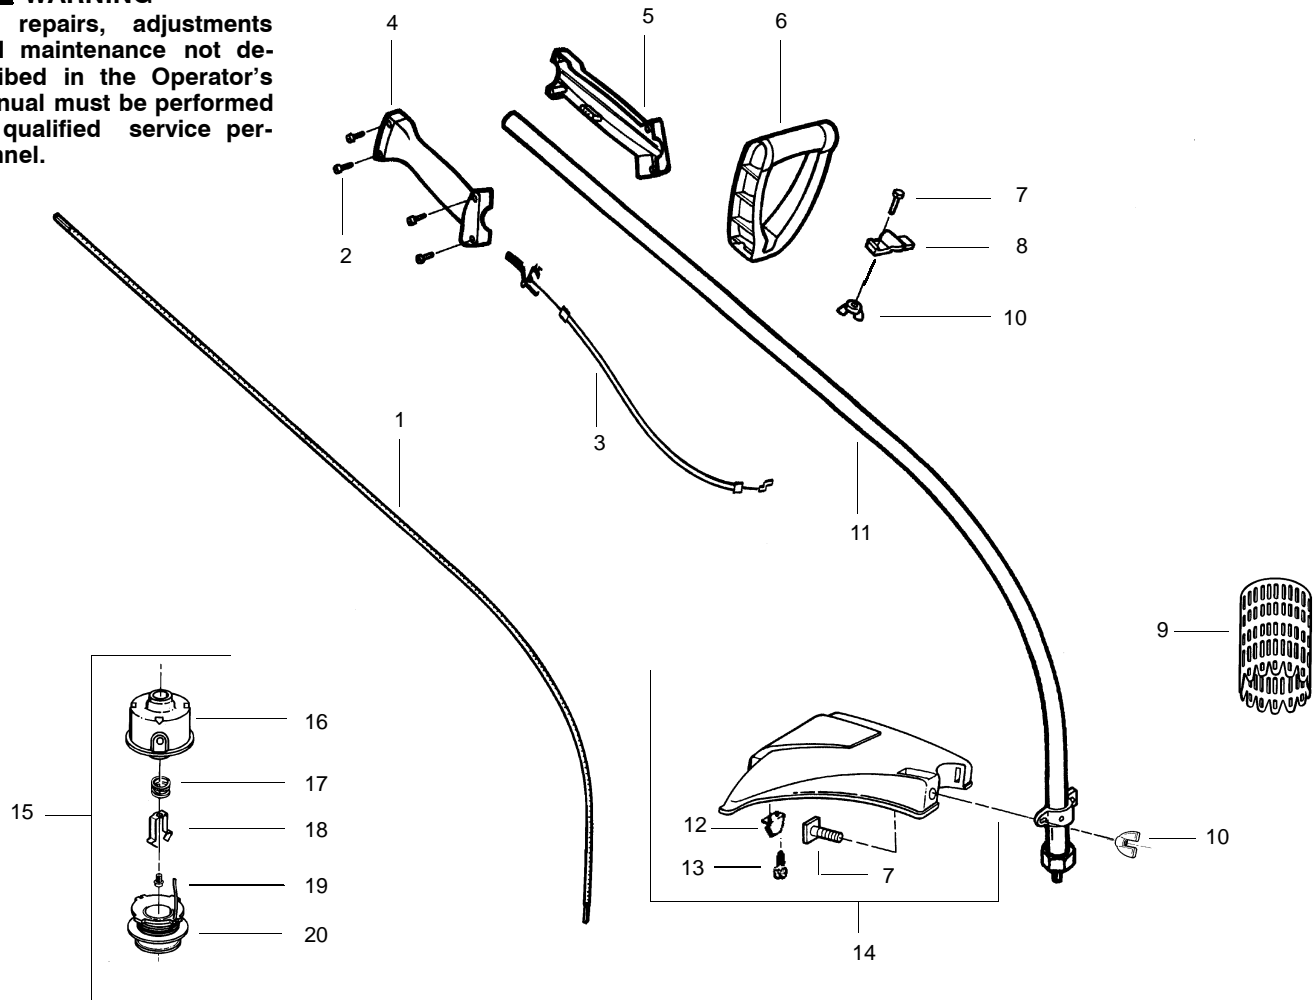

PARTS LIST NO. 530084663		<b>WEED EATER® PARTS LIST</b>	MODEL(s) WildThing
DATE 7/22/99	REPLACES 530084663-3/18/97		Note: Illustration may differ from actual model due to design changes

**⚠ WARNING**  
All repairs, adjustments and maintenance not described in the Operator's Manual must be performed by qualified service personnel.

Ref.	Part No.	Description	Ref.	Part No.	Description
1.	530095423	Drive Shaft	15.	952701666	Cutting Head Ass'y. (Incl. 16-20)
2.	530016273	Screw-Throttle Hsg.	16.	530069690	Hub Ass'y
3. ✓	530053797	Throttle Cable Ass'y. (Includes Trigger)	17.	530401464	Spring
4.	530052261	Throttle Hsg. (Right)	18.	530401466	Clip-Retainer-Head
5.	530052260	Throttle Hsg. (Left)	19.	530401467	Screw w/ Washer-Head
6.	530052264	Assist Handle	20.	952711527	Spool w/Line
7.	530015820	Bolt-Handle/Shield	Not Shown		
8.	530049901	Clamp-Handle			
9.	952711542	Easywrap Treeguard			
10.	530401992	Wingnut-Handle/Shield			
11.	530069917	Drive Shaft Hsg. Ass'y	530083930	Operator Manual	
12.	530052286	Line Limiter	530047899	Shaft Warning Decal	
13.	530015886	Screw-Line Limiter			
14.	530069916	Shield Kit Ass'y. (Incl. 7, 12 & 13)			

✓ = NEW PART NUMBER FOR THIS IPL    \* = REFER TO THE SERVICE REFERENCE INDICATED FOR MORE INFORMATION. (LOCATED AT END OF IPL)  
● = THESE PARTS ARE ILLUSTRATED FOR CLARITY. ORDER COMPLETE ASSEMBLY.

PARTS LIST NO. 530084663		WEED EATER® PARTS LIST	MODEL(s) WildThing
DATE 7/22/99	REPLACES 530084663-3/18/97		Note: Illustration may differ from actual model due to design changes

- Carb. Repair Kit  
2
- Gasket/Dia. Kit  
3

Ref.	Part No.	Description
1.	530038404	Limiter Cap
2.	530069838	Carburetor Repair Kit (KIT=Indicates Contents)
3.	530069844	Gasket Diaphragm Kit (● = Indicates Contents)