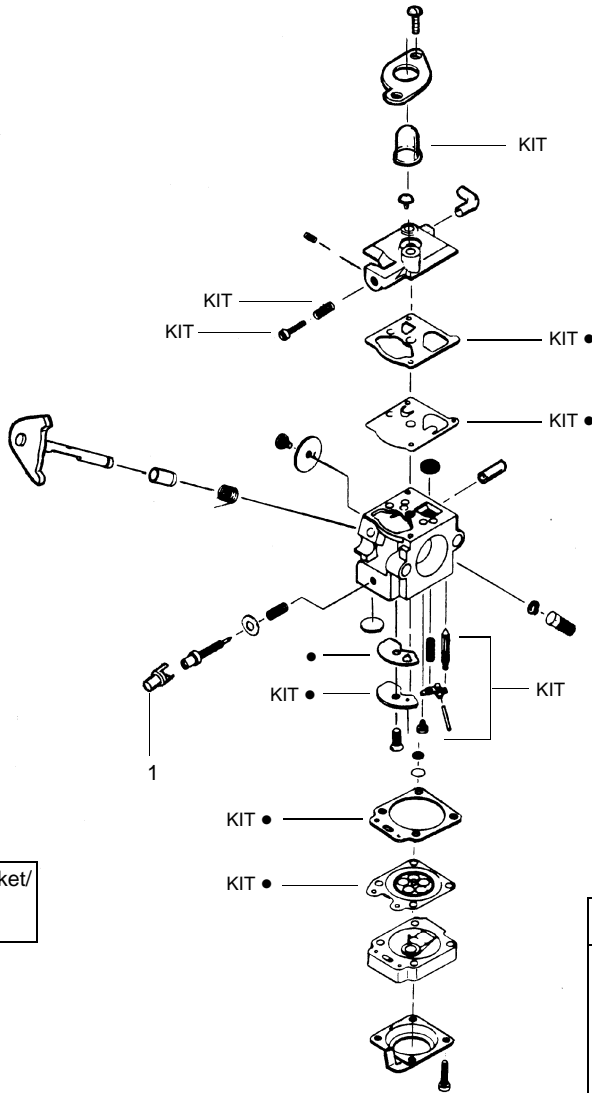

PARTS LIST NO. 530084663		WEED EATER® PARTS LIST	MODEL(s) WildThing	
DATE 7/22/99	REPLACES 530084663-3/18/97		Note: Illustration may differ from actual model due to design changes	PAGE NO. 3

Carburetor Assembly #530069754

- Carb. Repair Kit
  2
- Gasket/Dia. Kit
  3

Ref.	Part No.	Description
1.	530038404	Limiter Cap
2.	530069838	Carburetor Repair Kit (KIT=Indicates Contents)
3.	530069844	Gasket Diaphragm Kit (● = Indicates Contents)

✓ = NEW PART NUMBER FOR THIS IPL   ★ = REFER TO THE SERVICE REFERENCE INDICATED FOR MORE INFORMATION. (LOCATED AT END OF IPL)
● = THESE PARTS ARE ILLUSTRATED FOR CLARITY. ORDER COMPLETE ASSEMBLY.