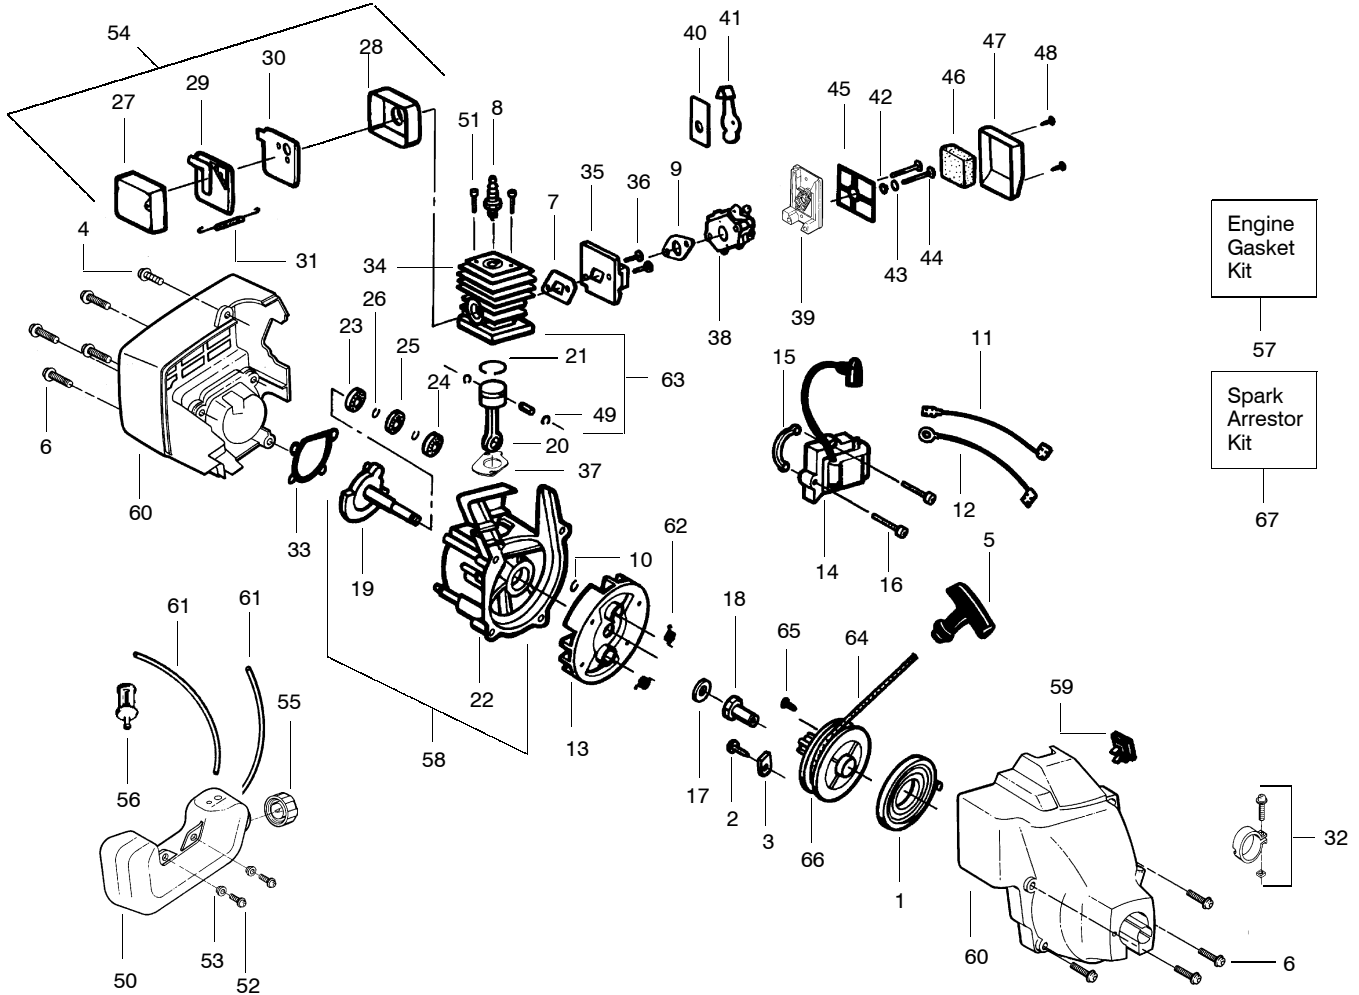

PARTS LIST NO. 530084663		<b>WEED EATER® PARTS LIST</b>	MODEL(s) WildThing
DATE 7/22/99	REPLACES 530084663-3/18/97		Note: Illustration may differ from actual model due to design changes

**⚠ WARNING**  
All repairs, adjustments and maintenance not described in the Operator's Manual must be performed by qualified service personnel.

Ref.	Part No.	Description	Ref.	Part No.	Description
1.	530095423	Drive Shaft	15.	952701666	Cutting Head Ass'y. (Incl. 16-20)
2.	530016273	Screw-Throttle Hsg.	16.	530069690	Hub Ass'y
3. ✓	530053797	Throttle Cable Ass'y. (Includes Trigger)	17.	530401464	Spring
4.	530052261	Throttle Hsg. (Right)	18.	530401466	Clip-Retainer-Head
5.	530052260	Throttle Hsg. (Left)	19.	530401467	Screw w/ Washer-Head
6.	530052264	Assist Handle	20.	952711527	Spool w/Line
7.	530015820	Bolt-Handle/Shield	Not Shown		
8.	530049901	Clamp-Handle			
9.	952711542	Easywrap Treeguard			
10.	530401992	Wingnut-Handle/Shield			
11.	530069917	Drive Shaft Hsg. Ass'y	530083930	Operator Manual	
12.	530052286	Line Limiter	530047899	Shaft Warning Decal	
13.	530015886	Screw-Line Limiter			
14.	530069916	Shield Kit Ass'y. (Incl. 7, 12 & 13)			

✓ = NEW PART NUMBER FOR THIS IPL    \* = REFER TO THE SERVICE REFERENCE INDICATED FOR MORE INFORMATION. (LOCATED AT END OF IPL)  
● = THESE PARTS ARE ILLUSTRATED FOR CLARITY. ORDER COMPLETE ASSEMBLY.

PARTS LIST NO. 530084663		WEED EATER® PARTS LIST	MODEL(s) WildThing
DATE 7/22/99	REPLACES 530084663-3/18/97		Note: Illustration may differ from actual model due to design changes

- Carb. Repair Kit  
2
- Gasket/Dia. Kit  
3

Ref.	Part No.	Description
1.	530038404	Limiter Cap
2.	530069838	Carburetor Repair Kit (KIT=Indicates Contents)
3.	530069844	Gasket Diaphragm Kit (● = Indicates Contents)