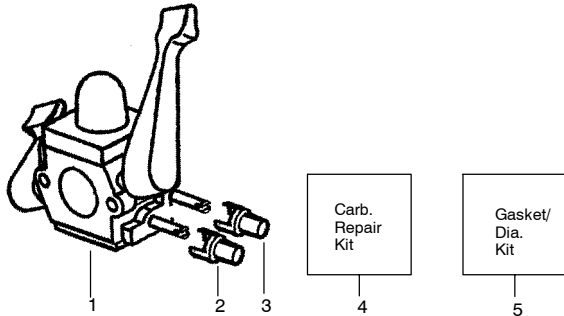

✓ = NEW PART NUMBER FOR THIS IPL

* = REFER TO THE SERVICE REFERENCE INDICATED FOR MORE INFORMATION. (LOCATED AT END OF IPL)

PARTS LIST NO. 530084156		WEED EATER® PARTS LIST	MODEL(s) BV1650 / BV1800
DATE 6/23/03	REPLACES 530084156-1/28/03		Note: Illustration may differ from actual model due to design changes

TYPE 1 ONLY

Carburetor Assembly Part # 530069924 - (WA-229)

Key No.	Part No.	Description
1	530038403	Limiter Cap
2	530069842	Carburetor Repair Kit
3	530069845	Gasket/Diaphragm Kit

TYPE 2,3 ONLY

Carburetor Assembly Part # 530071465 - (C1Q-W11)

Ref.	Part No.	Description
1.	530071465	Assy-Carb. Zama (C1Q-W11)
2.	530038479	Cap-Limiter (high) brown
3.	530038478	Cap-Limiter (low) tan
4.	530071475	Kit-Carb. Repair
5.	530071489	Kit-Carb. Gasket (Zama)

******* Service Note *******
(When ordering the new upper vac tube 530056901 , items # 3,4 are not required.)

✓ = NEW PART NUMBER FOR THIS IPL * = REFER TO THE SERVICE REFERENCE INDICATED FOR MORE INFORMATION. (LOCATED AT END OF IPL)
● = THESE PARTS ARE ILLUSTRATED FOR CLARITY. ORDER COMPLETE ASSEMBLY.