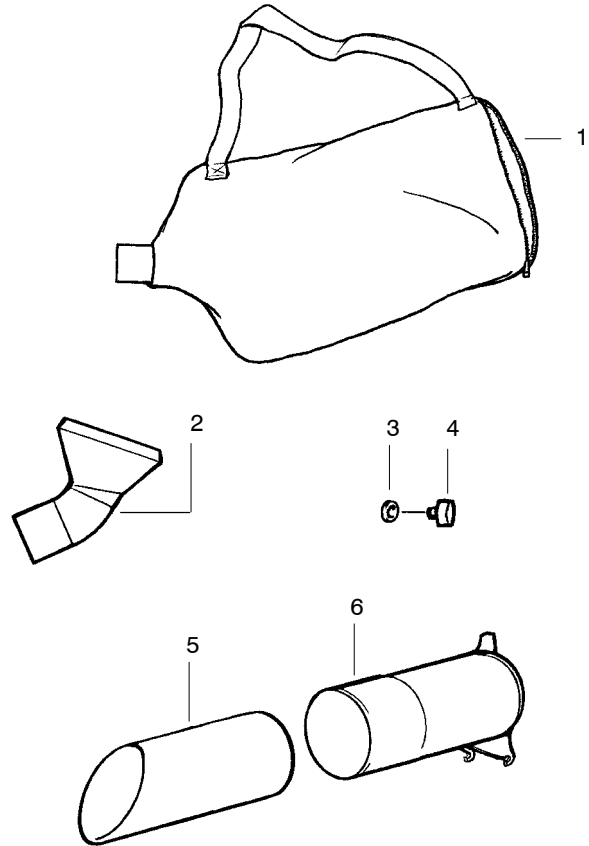

✓ = NEW PART NUMBER FOR THIS IPL

* = REFER TO THE SERVICE REFERENCE INDICATED FOR MORE INFORMATION. (LOCATED AT END OF IPL)

PARTS LIST NO. 530084156		WEED EATER® PARTS LIST	MODEL(s) BV1650 / BV1800
DATE 6/23/03	REPLACES 530084156-1/28/03		Note: Illustration may differ from actual model due to design changes

TYPE 1 ONLY

Carburetor Assembly Part # 530069924 - (WA-229)

Key No.	Part No.	Description
1	530038403	Limiter Cap
2	530069842	Carburetor Repair Kit
3	530069845	Gasket/Diaphragm Kit

TYPE 2,3 ONLY

Carburetor Assembly Part # 530071465 - (C1Q-W11)

Ref.	Part No.	Description
1.	530071465	Assy-Carb. Zama (C1Q-W11)
2.	530038479	Cap-Limiter (high) brown
3.	530038478	Cap-Limiter (low) tan
4.	530071475	Kit-Carb. Repair
5.	530071489	Kit-Carb. Gasket (Zama)

Kit - Carburetor Assy # 530071632 - C1Q-W11C

Note: No Repair kits are available for this carburetor, please order the complete assembly part number 530-071632 (C1Q-W11C)

TYPE 1,2,3

Vacuum Tube Ass'y.

Ref.	Part No.	Description
1.	530095564	Assy-Vac. Bag w/strap
2.	530095470	Tube-Elbow Vac
3.	530049686	Retainer-Vac Tube Knob
4.	530016322	Knob
5.	530094476	Tube-Lower Vac
6.	*****	Tube-Upper Vac