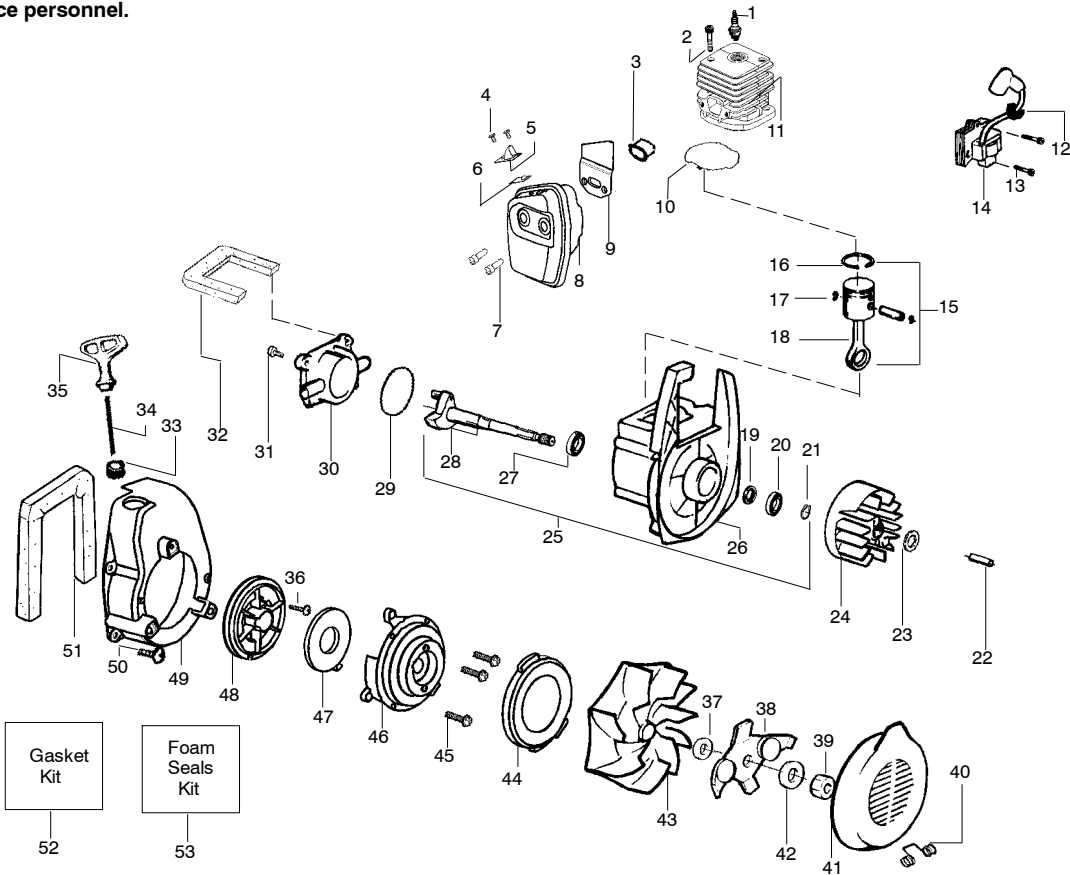

PARTS LIST NO. 530084156		WEED EATER® PARTS LIST	MODEL(s) BV1650 / BV1800	
DATE 6/23/03	REPLACES 530084156-1/28/03		Note: Illustration may differ from actual model due to design changes	PAGE NO. 5

TYPE 2

WARNING

All repairs, adjustments and maintenance not described in the Operator's Manual must be performed by qualified service personnel.

Ref.	Part No.	Description	Ref.	Part No.	Description	Ref.	Part No.	Description
1.	952030249	Spark Plug (RCJ-6Y)	20.	530055728	Bearing-Outer	39.	530626605	Nut
2.	530015953	Screw	21.	530015941	Retainer Ring-C'haft	40.	530402043	Spring-Return Cover
3.	530055191	Insulator-Heat	22.	530016190	Spacer-Flywheel	41.	530049313	Door-Inlet
4.	530055240	Screw	23.	530015149	Washer	42.	530016279	Washer (BV1650 only)
5.	530055241	Deflector-Muffler	24.	530039209	Assy-Flywheel	43.	530069817	Kit-Impeller Assy
6.	530071461	Kit-Spark Screen (incl. #4)	25.	530071456	Assy-Crankcase/Crank shaft (incl. 21,26,28)	44.	530055106	Seal-Ring
7.	530016341	Screw-Muffler-Internal	26.	530012440	Assy-Crankcase (Incl. 19,20,27)	45.	530016349	Screw
8.	530071499	Kit-Muffler (incl. 4-6,7,9)	27.	530032125	Bearing-Inner	46.	530055101	Housing-Pulley
9.	530071458	Gasket-Baffle (kit)	28.	530012452	Assy-Crankshaft	47.	530042086	Spring- Starter
10.	530071458	Gasket-Cylinder (kit)	29.	530071458	O-ring-C/case (kit)	48.	530071466	Kit- Starter Pulley
11.	530071457	Kit-Cylinder	30.	530012443	Cover-Crankcase	49.	530055102	Housing-Fan
12.	530019182	Grommet-Ign. Module	31.	530015810	Screw	50.	530015810	Screw
13.	530016357	Screw-Ignition Module	32.	530071459	Foam-219mm (kit)	51.	530071459	Foam-365mm (kit)
14.	530035505	Module-Ignition	33.	530029182	Eyelet-Flange	52.	530071458	Kit-Gasket (includes #9,10,29, adaptor gas ket, & carb. gasket)
15.	530069812	Kit-Piston (Incl. 16 & 17)	34.	530071467	Kit-Rope	53.	530071459	Kit-Foam Seals (includes #32,51, air dam & Fuel line grommet)
16.	530055120	Ring-Piston	35.	530049488	Handle- Starter			
17.	530015162	Retainer-Piston Pin	36.	530016326	Screw-Rope			
18.	530069945	Assy-Connecting Rod	37.	530016240	Washer-Belleveille			
19.	530019264	Seal-Crankcase	38.	530095461	Assy-Mulch Blade (BV1800 Only)			

✓ = NEW PART NUMBER FOR THIS IPL

★ = REFER TO THE SERVICE REFERENCE INDICATED FOR MORE INFORMATION. (LOCATED AT END OF IPL)