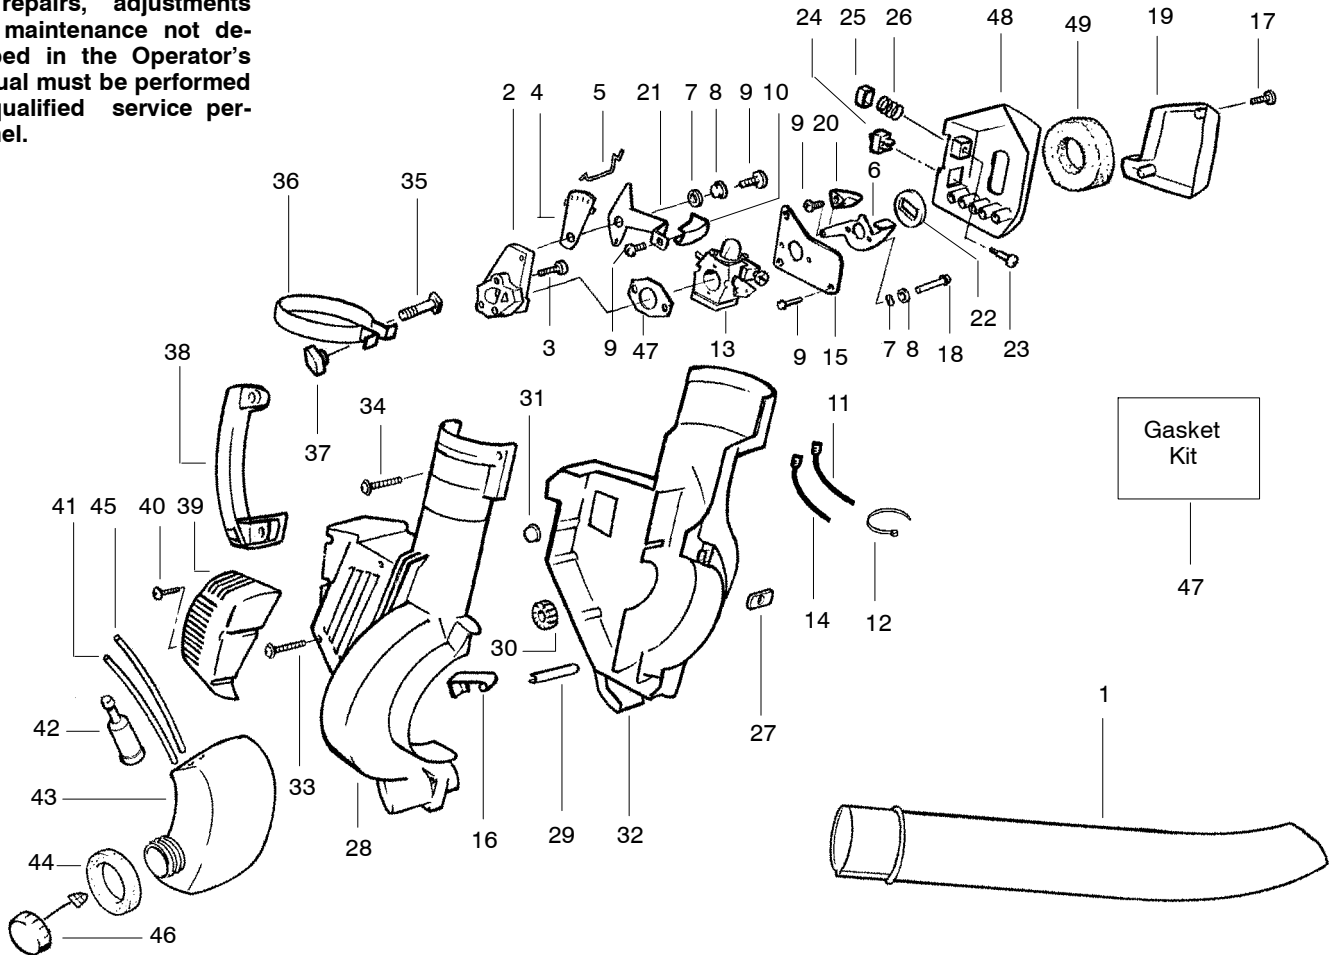

PARTS LIST NO. 530084156		WEED EATER® PARTS LIST	MODEL(s) BV1650 / BV1800	
DATE 6/23/03	REPLACES 530084156-1/28/03		Note: Illustration may differ from actual model due to design changes	PAGE NO. 1

⚠ WARNING

All repairs, adjustments and maintenance not described in the Operator's Manual must be performed by qualified service personnel.

TYPE 1

Ref.	Part No.	Description	Ref.	Part No.	Description
1.	530095597	Blower Tube	28.	530049883	Housing-Right
2.	530049322	Carburetor Adaptor	29.	530049617	Guide Starter Rope
3.	530016014	Screw	30.	530049323	Isolator
4.	530049526	Throttle Plate	31.	530036792	Isolator
5.	530049324	Throttle Linkage	32.	530049882	Housing-Left
6.	530049834	Choke Lever	33.	530015886	Screw
7.	530015254	Washer	34.	530015880	Screw
8.	530015852	Choke Spacer	35.	530015820	Bolt
9.	530015775	Screw	36.	530095592	Clamp-Blower Tube
10.	530049837	Knob-Throttle Lever	37.	530049885	Knob
11.	530049495	Leadwire-Switch	38.	530095469	Handle
12.	530049494	Wire Clamp	39.	530049879	Muffler Cover
13.	530069924	Carburetor Ass'y. (WA-229)	40.	530015880	Screw
14.	530049496	Leadwire-Ground	41.	530069247	Line Kit-Carb/Purge
15.	530052293	Choke Plate	42.	530014362	Fuel Pick-up Ass'y.
16.	530402044	Spring Cover Latch	43.	530049491	Fuel Tank Ass'y.
17.	530015966	Screw	44.	530049527	Gasket-Fuel Tank
18.	530015849	Screw	45.	530069216	Line Kit-Tank/Purge
19.	530049315	Air Box Cover	46.	530049386	Fuel Cap w/Retainer
20.	530049836	Knob-Choke Lever	47.	530069813	Gasket Kit
21.	530049325	Throttle Lever	48.	530049316	Air Box
22.	530019246	Filter-Choke Plate	49.	530049383	Air Filter
23.	530016211	Retainer-Purge Button			
24.	530069572	Switch		Not Shown	
25.	530049838	Purge Button			
26.	530016212	Spring-Purge Button			
27.	530016207	Nut			
				530084524	Operator Manual
				530084403	Engine Stop Decal

✓ = NEW PART NUMBER FOR THIS IPL * = REFER TO THE SERVICE REFERENCE INDICATED FOR MORE INFORMATION. (LOCATED AT END OF IPL)