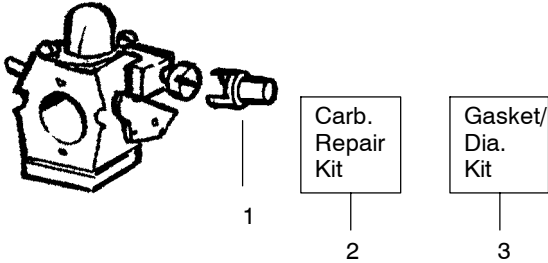

PARTS LIST NO. 530084156		WEED EATER® PARTS LIST	MODEL(s) BV1650 / BV1800	
DATE 6/23/03	REPLACES 530084156-1/28/03		Note: Illustration may differ from actual model due to design changes	PAGE NO. 7

TYPE 1 ONLY

Carburetor Assembly Part # 530069924 - (WA-229)

Key No.	Part No.	Description
1	530038403	Limiter Cap
2	530069842	Carburetor Repair Kit
3	530069845	Gasket/Diaphragm Kit