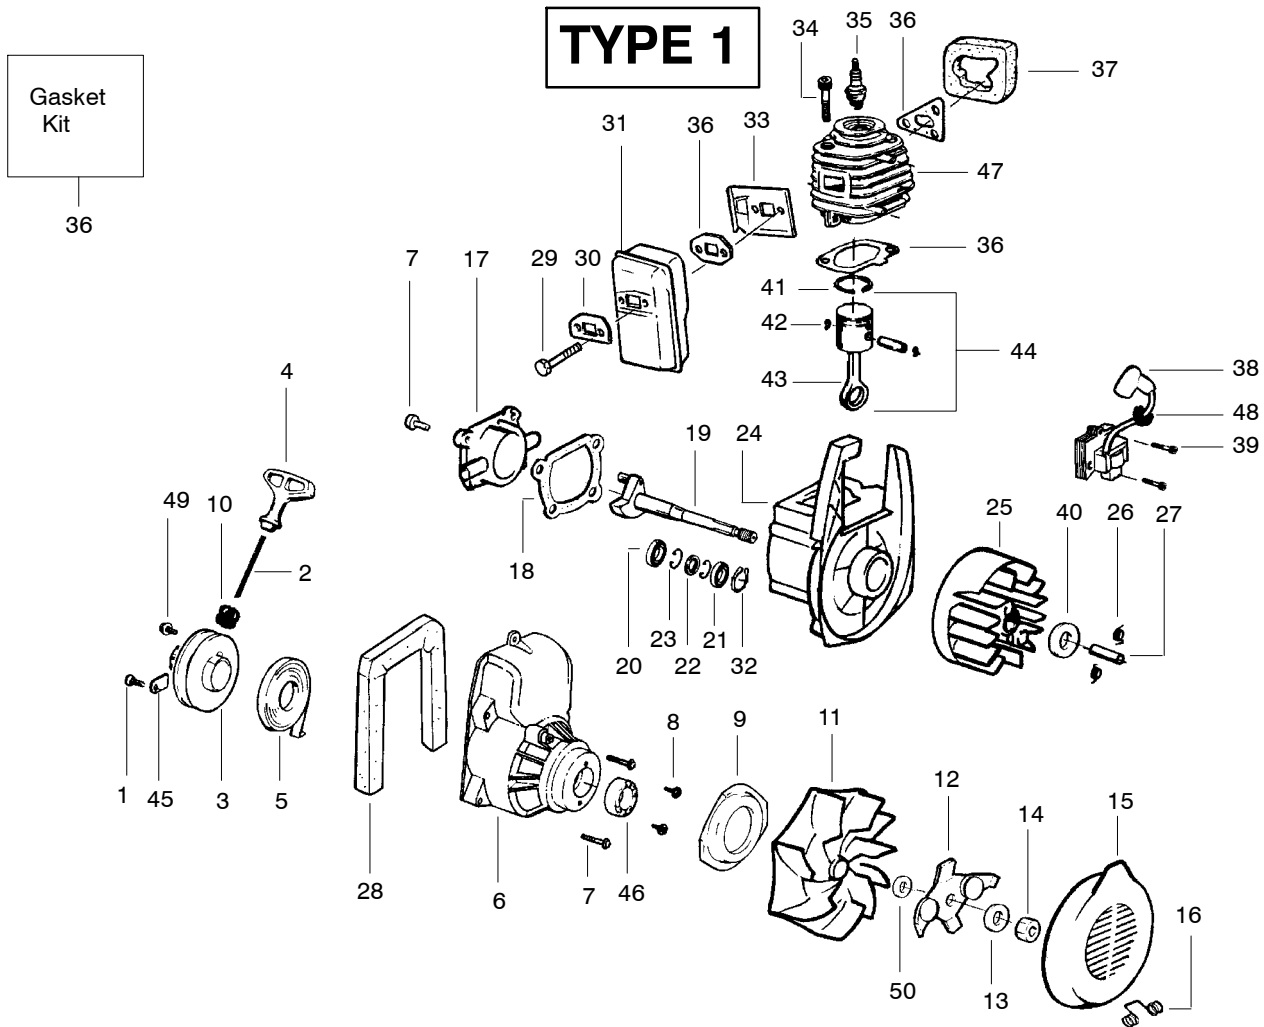

PARTS LIST NO. 530084156		WEED EATER® PARTS LIST	MODEL(s) BV1650 / BV1800	
DATE 6/23/03	REPLACES 530084156-1/28/03		NOTE: Illustration may differ from actual model due to design changes	PAGE NO. 4

Ref.	Part No.	Description	Ref.	Part No.	Description	Ref.	Part No.	Description
1.	530015880	Screw	25.	530039209	Flywheel Ass'y. (Incl. 26)	46.	530032108	Bearing Cylinder
2.	530069232	Rope Kit	26.	530023817	Spring-Starter Dog	47.	530069865	Grommet-Ign. Module
3.	530069885	Starter Pulley Kit	27.	530016190	Flywheel Spacer	48.	530019182	Screw-Starter Pulley
4.	530049488	Starter Handle	28.	530049713	Foam Seal	49.	530016080	Washer-Belleville
5.	530042086	Starter Spring	29.	530016203	Muffler Bolt	50.	530016240	
6.	530049501	Fan Housing w/bearing	30.	530049454	Muffler Cover Plate	Not Shown		
7.	530015810	Screw	31.	530052241	Muffler Ass'y.	530084404	Warning Decal	
8.	530015815	Screw	32.	530015941	Retainer Ring-C'chaft	530069914	Spark Arrestor Kit (Optional)	
9.	530019240	O-Ring	33.	530049502	Muffler Shield			
10.	530029182	Eyelet	34.	530015953	Screw			
11.	530069817	Impeller (Incl. 10)	35.	952030201	Spark Plug (RCJ-8Y)			
12.	530095461	Mulch Blade Ass'y. Model 1800	36.	530069813	Gasket Kit			
13.	530016279	Washer-Flat Model 1650	37.	530019247	Air Dam			
14.	530626605	Nut	38.	530039163	Ignition Module			
15.	530049313	Inlet Door	39.	530016208	Bolt			
16.	530402043	Spring-Return Cover	40.	530015127	Washer			
17.	530049297	Crankcase Cover	41.	530049903	Piston Ring (2)			
18.	530019181	Gasket-Crankcase Shroud	42.	530015162	Retainer			
19.	530049429	Crankshaft Ass'y.	43.	530069945	Connecting Rod Ass'y.			
20.	530032125	Inner Bearing	44.	530069812	Piston Kit (Incl. 41 & 42)			
21.	530032124	Outer Bearing	45.	530016226	Pulley Retainer			
22.	530019179	Crankcase Seal						
23.	530015945	Retaining Ring						
24.	530069818	Crankcase Ass'y. (Incl. 20-23)						

✓ = NEW PART NUMBER FOR THIS IPL

* = REFER TO THE SERVICE REFERENCE INDICATED FOR MORE INFORMATION. (LOCATED AT END OF IPL)