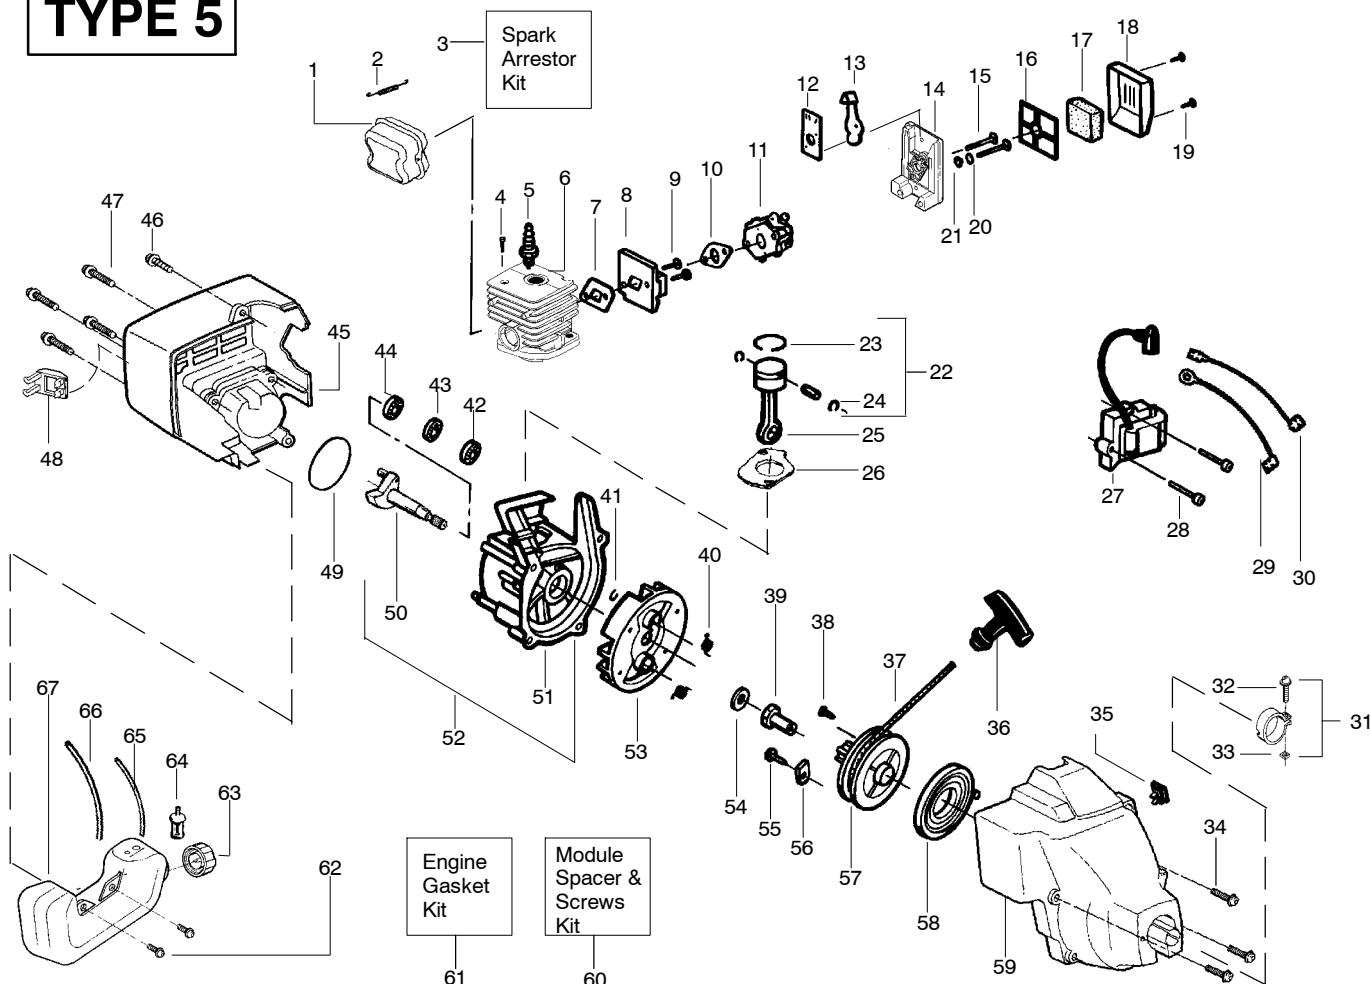

PARTS LIST NO. 530084032		WEED EATER® PARTS LIST	MODEL(s) Featherlite	
DATE 10/07/03	REPLACES 530084032 - 4/14/03		Note: Illustration may differ from actual model due to design changes	PAGE NO. 4

TYPE 5

Ref.	Part No.	Description	Ref.	Part No.	Description	Ref.	Part No.	Description
1.	530071694	Kit - Muffler S.A. (incl. 2,3)	23.	530029924	Piston Ring	47.	530015810	Screw
2.	530042088	Muffler Spring	24.	530015162	Piston Pin Retainer	48.	530054536	Guard-Muffler
3.	530071391	Kit-Spark Arrestor	25.	530069615	Connecting Rod Ass'y.	49.	530069616	O-Ring-C'case(kit)
4.	530015953	Screw-Cylinder	26.	530069616	Gasket-Cylinder(kit)	50.	530054753	Assy-Crankshaft
5.	952030249	Spark Plug (RCJ 6Y)	27.	530039163	Ignition Module	51.	530071627	Kit-Crankcase Ass'y. (Incl. 42-44)
6.	530071689	Cylinder	28.	530016357	Screw	52.	530071624	C'case & C'shaft Ass'y. (Incl. 41,50,51)
7.	530069616	Gasket-Cyl./Carb.(kit)	29.	530014662	Assy-Ground Wire	53.	530069886	Flywheel Ass'y.
8.	530047659	Carb. Adaptor	30.	530014663	Assy-Leadwire	54.	530015828	Washer-Flat
9.	530016014	Screw	31.	530056365	Nose Cone Clamp Ass'y. (Incls. 32&33)	55.	530015775	Screw
10.	530069616	Gasket-Carb.(kit)	32.	530016381	Screw-Nose Cone	56.	530027523	Retainer-Can
11.	---	Kit - Carb. (WA-226)	33.	530016382	Nut-Nose Cone	57.	530069400	Starter Pulley Kit (Incl. 38)
	530069971	(C1U-W7)	34.	530015810	Screw	58.	530042085	Starter Spring
	530071630	(C1U-W7D)	35.	530069572	Kit-Switch	59.	530071667	Kit-Fan Hsg/Shroud
12.	530038747	Choke Plate Mounting	36.	530027569	Starter Handle	60.	530071731	Kit-Module Spacer & Screws
13.	530038686	Choke Shutter	37.	530069232	Kit - Rope	61.	530069616	Kit-Engine Gasket (Incl. 7,10,26,49)
14.	530052431	Air Box	38.	530016080	Screw	62.	530016379	Retainer
15.	530015887	Screw	39.	530038604	Drive Coupling	63.	530014347	Assy-Fuel Cap
16.	530036569	Plate - Filter Support	40.	530023817	Starter Dog Spring	64.	530095646	Assy-Fuel Pickup
17.	530036575	Air Filter Foam	41.	530015941	Retain. Ring-C'shaft	65.	530069247	Kit-Fuel Line (Small)
18.	530036568	Air Filter Cover	42.	530055728	Outer Bearing	66.	530069216	Kit-Fuel Line (Large)
19.	530016349	Screw	43.	530071615	Kit-C'case Seal	67.	530049379	Assy-Fuel Tank (Incl. cap, fuel lines, filter)
20.	530015852	Spacer-Choke	44.	530032125	Inner Bearing			
21.	530015254	Washer	45.	530056547	Shroud			
22.	530069613	Kit - Piston (Incl. 23, 24 & Pin)	46.	530015886	Screw			

✓ = NEW PART NUMBER FOR THIS IPL

★ = REFER TO THE SERVICE REFERENCE INDICATED FOR MORE INFORMATION. (LOCATED AT END OF IPL)