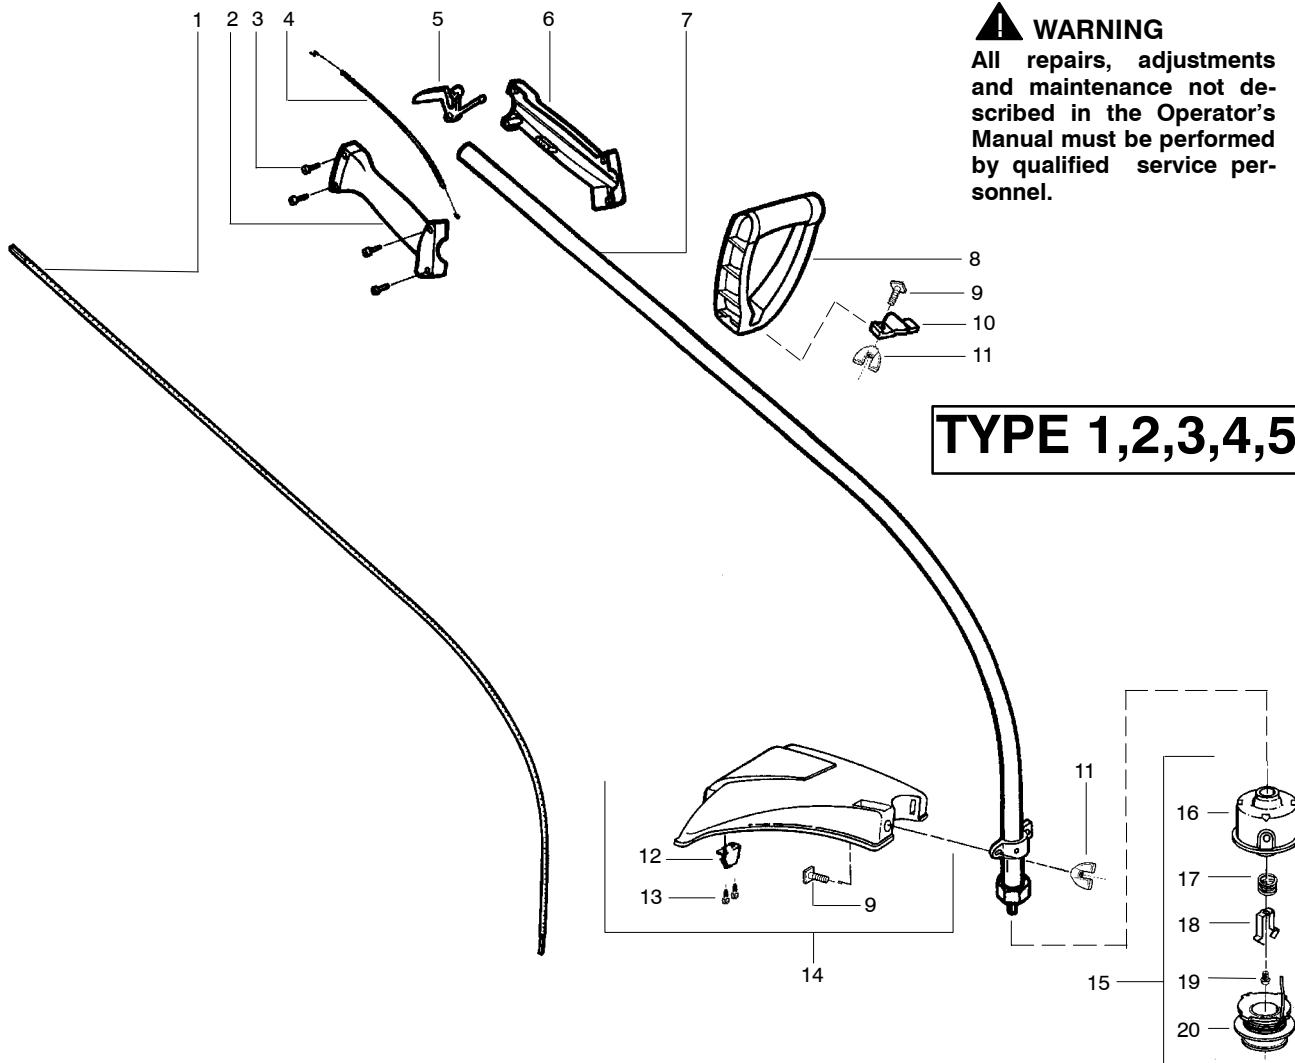

PARTS LIST NO. 530084032		<b>WEED EATER®</b> PARTS LIST	MODEL(s) Featherlite
DATE 10/07/03	REPLACES 530084032-4/14/03		Note: Illustration may differ from actual model due to design changes

**WARNING**  
All repairs, adjustments and maintenance not described in the Operator's Manual must be performed by qualified service personnel.

**TYPE 1,2,3,4,5**

Ref.	Part No.	Description	Ref.	Part No.	Description
1.	530095613	Shaft-Flex	13.	530015966	Screw-Line Limiter
2.	530038581	Throttle Hsg. (Right)	14.	530069686	Kit-Shield Ass'y. (Incl. 9,11,12,13)
3.	530016349	Screw-Throttle Hsg.	15.	952701666	Cutting Head Ass'y. (Incl. 16-20)
4.	530071548	Kit-Throttle Cable Ass'y.	16.	530069690	Kit-Hub Ass'y
5.	530038682	Trigger	17.	530401464	Spring-Compression
6.	530038580	Throttle Hsg. (Left)	18.	530401466	Clip-Retainer-Head
7.	530071425	Drive Shaft Hsg. Ass'y	19.	530401467	Screw w/ Washer -Head
8.	530038708	Assist Handle	20.	952711527	Spool w/Line
9.	530015820	Bolt-Handle/Shield			Not Shown
10.	530094742	Clamp-Handle Assist			---
11.	530016152	Wingnut-Handle/Shield			Manual
12.	530052287	Line Limiter			Type 1
					Type 2
					Type 3
					Type 4
					Type 5
					Shaft Warning Decal

✓ = NEW PART NUMBER FOR THIS IPL    \* = REFER TO THE SERVICE REFERENCE INDICATED FOR MORE INFORMATION. (LOCATED AT END OF IPL)

PARTS LIST NO. 530084032		<b>WEED EATER®</b> PARTS LIST	MODEL(s) Featherlite
DATE 10/07/03	REPLACES 530084032 - 4/14/03		Note: Illustration may differ from actual model due to design changes

✓ = NEW PART NUMBER FOR THIS IPL

\* = REFER TO THE SERVICE REFERENCE INDICATED FOR MORE INFORMATION. (LOCATED AT END OF IPL)

PARTS LIST NO. 530084032		<b>WEED EATER®</b> PARTS LIST	MODEL(s) Featherlite
DATE 10/07/03	REPLACES 530084032-4/14/03		Note: Illustration may differ from actual model due to design changes