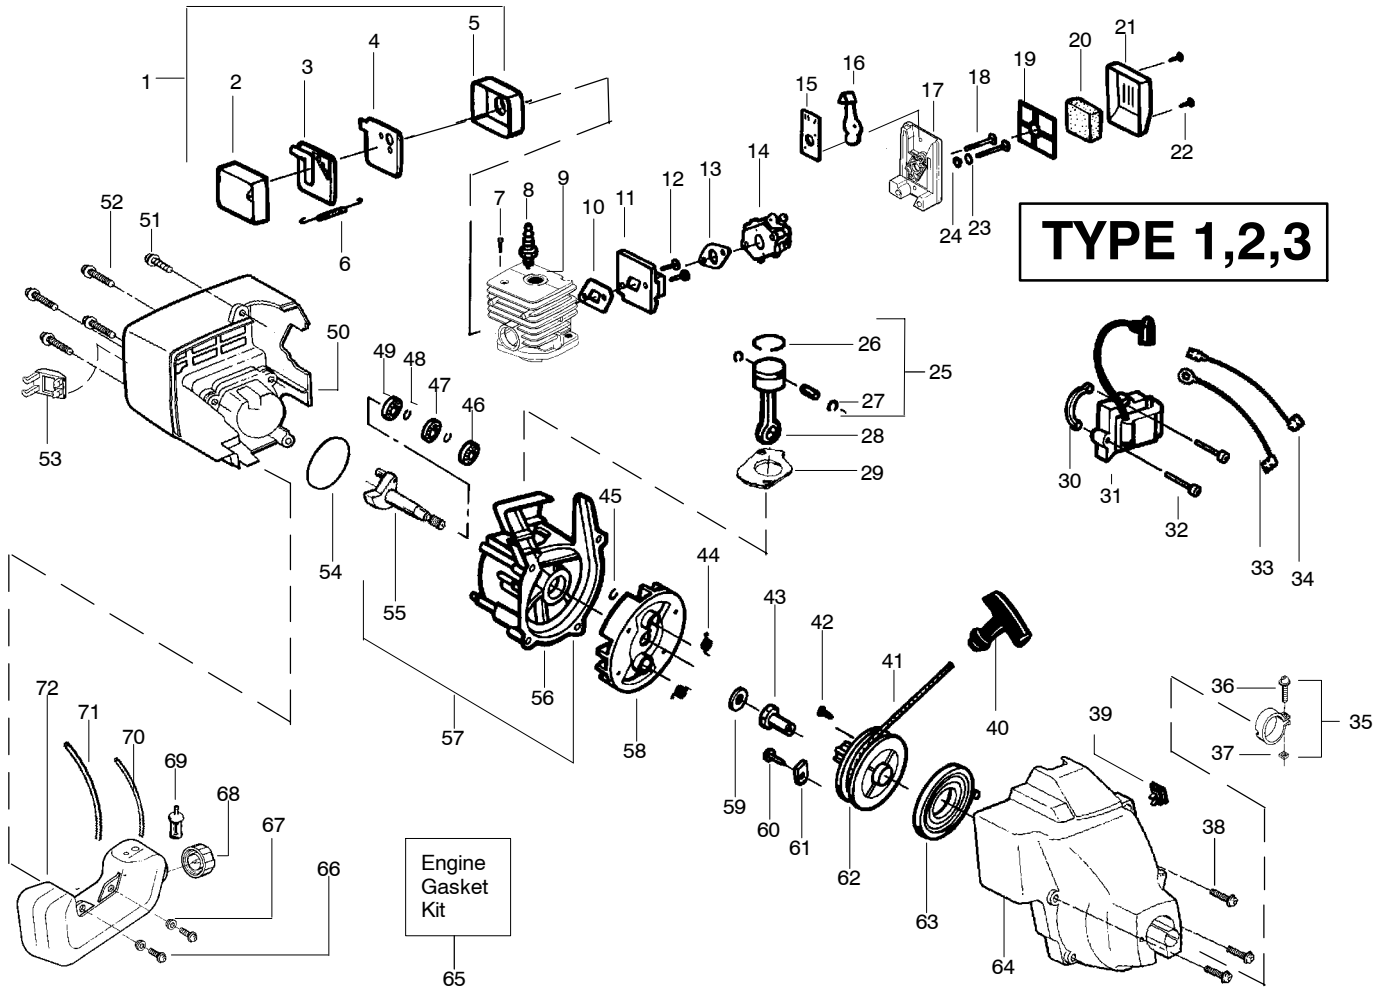

PARTS LIST NO. 530084032		<b>WEED EATER®</b> PARTS LIST	MODEL(s) Featherlite
DATE 10/07/03	REPLACES 530084032-4/14/03		Note: Illustration may differ from actual model due to design changes

**WARNING**  
All repairs, adjustments and maintenance not described in the Operator's Manual must be performed by qualified service personnel.

**TYPE 1,2,3,4,5**

Ref.	Part No.	Description	Ref.	Part No.	Description
1.	530095613	Shaft-Flex	13.	530015966	Screw-Line Limiter
2.	530038581	Throttle Hsg. (Right)	14.	530069686	Kit-Shield Ass'y. (Incl. 9,11,12,13)
3.	530016349	Screw-Throttle Hsg.	15.	952701666	Cutting Head Ass'y. (Incl. 16-20)
4.	530071548	Kit-Throttle Cable Ass'y.	16.	530069690	Kit-Hub Ass'y
5.	530038682	Trigger	17.	530401464	Spring-Compression
6.	530038580	Throttle Hsg. (Left)	18.	530401466	Clip-Retainer-Head
7.	530071425	Drive Shaft Hsg. Ass'y	19.	530401467	Screw w/ Washer -Head
8.	530038708	Assist Handle	20.	952711527	Spool w/Line
9.	530015820	Bolt-Handle/Shield			Not Shown
10.	530094742	Clamp-Handle Assist			---
11.	530016152	Wingnut-Handle/Shield			Manual
12.	530052287	Line Limiter			Type 1
					Type 2
					Type 3
					Type 4
					Type 5
					Shaft Warning Decal

✓ = NEW PART NUMBER FOR THIS IPL    \* = REFER TO THE SERVICE REFERENCE INDICATED FOR MORE INFORMATION. (LOCATED AT END OF IPL)

PARTS LIST NO. 530084032		<b>WEED EATER®</b> PARTS LIST	MODEL(s) Featherlite
DATE 10/07/03	REPLACES 530084032 - 4/14/03		Note: Illustration may differ from actual model due to design changes

✓ = NEW PART NUMBER FOR THIS IPL

\* = REFER TO THE SERVICE REFERENCE INDICATED FOR MORE INFORMATION. (LOCATED AT END OF IPL)

PARTS LIST NO. 530084032		<b>WEED EATER®</b> PARTS LIST	MODEL(s) Featherlite
DATE 10/07/03	REPLACES 530084032-4/14/03		Note: Illustration may differ from actual model due to design changes