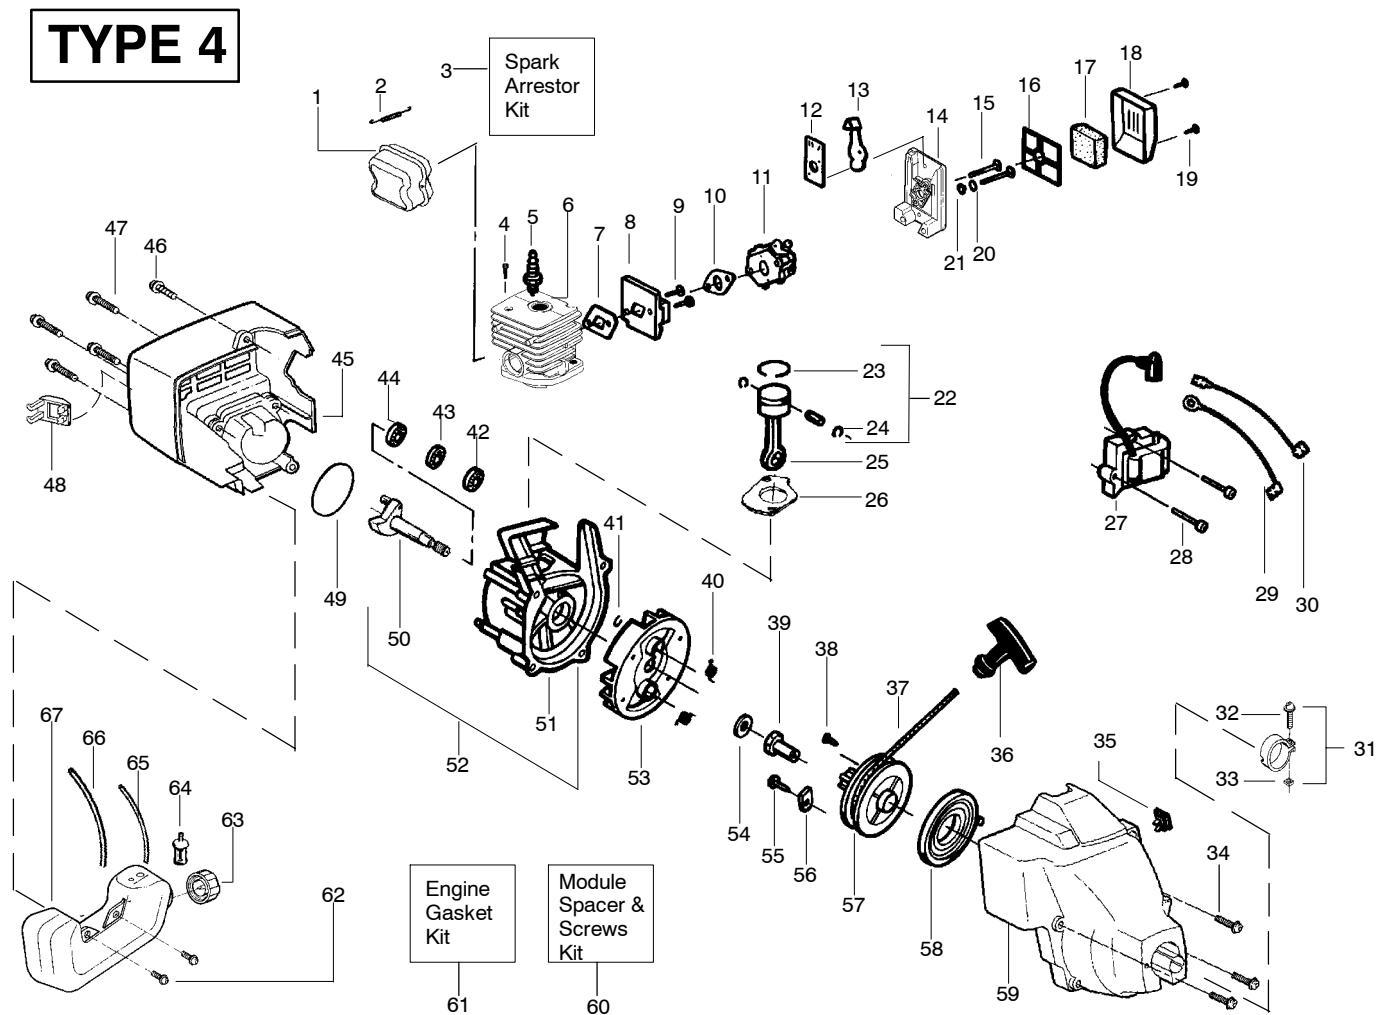

**TYPE 1,2,3,4,5**

Ref.	Part No.	Description	Ref.	Part No.	Description
1.	530095613	Shaft-Flex	13.	530015966	Screw-Line Limiter
2.	530038581	Throttle Hsg. (Right)	14.	530069686	Kit-Shield Ass'y. (Incl. 9,11,12,13)
3.	530016349	Screw-Throttle Hsg.	15.	952701666	Cutting Head Ass'y. (Incl. 16-20)
4.	530071548	Kit-Throttle Cable Ass'y.	16.	530069690	Kit-Hub Ass'y
5.	530038682	Trigger	17.	530401464	Spring-Compression
6.	530038580	Throttle Hsg. (Left)	18.	530401466	Clip-Retainer-Head
7.	530071425	Drive Shaft Hsg. Ass'y	19.	530401467	Screw w/ Washer -Head
8.	530038708	Assist Handle	20.	952711527	Spool w/Line
9.	530015820	Bolt-Handle/Shield			Not Shown
10.	530094742	Clamp-Handle Assist			---
11.	530016152	Wingnut-Handle/Shield			Manual
12.	530052287	Line Limiter			Type 1
					Type 2
					Type 3
					Type 4
					Type 5
					Shaft Warning Decal

✓ = NEW PART NUMBER FOR THIS IPL    \* = REFER TO THE SERVICE REFERENCE INDICATED FOR MORE INFORMATION. (LOCATED AT END OF IPL)

PARTS LIST NO. 530084032		<b>WEED EATER®</b> PARTS LIST	MODEL(s) Featherlite
DATE 10/07/03	REPLACES 530084032 - 4/14/03		Note: Illustration may differ from actual model due to design changes

✓ = NEW PART NUMBER FOR THIS IPL

\* = REFER TO THE SERVICE REFERENCE INDICATED FOR MORE INFORMATION. (LOCATED AT END OF IPL)

PARTS LIST NO. 530084032		<b>WEED EATER®</b> PARTS LIST	MODEL(s) Featherlite
DATE 10/07/03	REPLACES 530084032-4/14/03		Note: Illustration may differ from actual model due to design changes