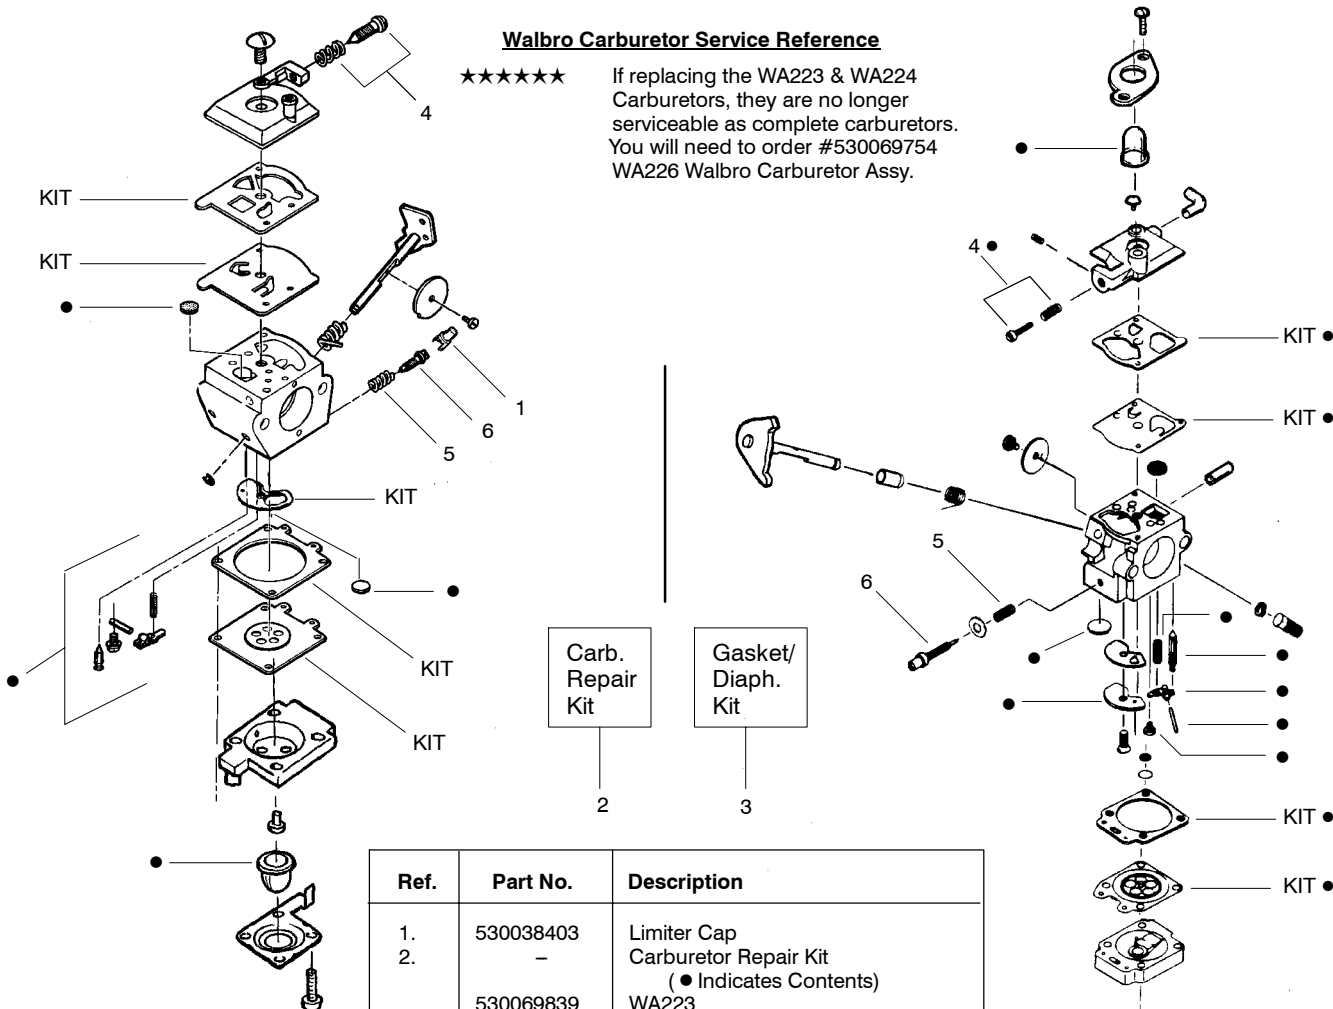

**TYPE 1,2,3,4,5**

Ref.	Part No.	Description	Ref.	Part No.	Description
1.	530095613	Shaft-Flex	13.	530015966	Screw-Line Limiter
2.	530038581	Throttle Hsg. (Right)	14.	530069686	Kit-Shield Ass'y. (Incl. 9,11,12,13)
3.	530016349	Screw-Throttle Hsg.	15.	952701666	Cutting Head Ass'y. (Incl. 16-20)
4.	530071548	Kit-Throttle Cable Ass'y.	16.	530069690	Kit-Hub Ass'y
5.	530038682	Trigger	17.	530401464	Spring-Compression
6.	530038580	Throttle Hsg. (Left)	18.	530401466	Clip-Retainer-Head
7.	530071425	Drive Shaft Hsg. Ass'y	19.	530401467	Screw w/ Washer -Head
8.	530038708	Assist Handle	20.	952711527	Spool w/Line
9.	530015820	Bolt-Handle/Shield			Not Shown
10.	530094742	Clamp-Handle Assist			---
11.	530016152	Wingnut-Handle/Shield			Manual
12.	530052287	Line Limiter			Type 1
					Type 2
					Type 3
					Type 4
					Type 5
					Shaft Warning Decal

✓ = NEW PART NUMBER FOR THIS IPL

★ = REFER TO THE SERVICE REFERENCE INDICATED FOR MORE INFORMATION. (LOCATED AT END OF IPL)

PARTS LIST NO. 530084032		<b>WEED EATER®</b> PARTS LIST	MODEL(s) Featherlite
DATE 10/07/03	REPLACES 530084032 - 4/14/03		Note: Illustration may differ from actual model due to design changes

**Carburetor Assembly Kits**

**WA224 - See Service Ref.**

**WA226 - #530069754**

**C1U-W7 Zama - 530069971**

**WA223 - See Service Ref.**

**Walbro Carburetor Service Reference**

★★★★★ If replacing the WA223 & WA224 Carburetors, they are no longer serviceable as complete carburetors. You will need to order #530069754 WA226 Walbro Carburetor Assy.

Ref.	Part No.	Description
1.	530038403	Limiter Cap
2.	-	Carburetor Repair Kit (● Indicates Contents)
	530069839	WA223
	530069841	WA224
	530069842	WA226
	530069969	C1U-W7 (Zama)
3.	-	Gasket/Diaphragm Kit (KIT= Indicates Contents)
	530069844	WA223, WA224 & WA226
	530069970	C1U-W7 (Zama)
4.	530035296	Idle Screw & Spring Kit
5.	530035342	Low Speed Spring
6.	530035341	Low Speed Needle