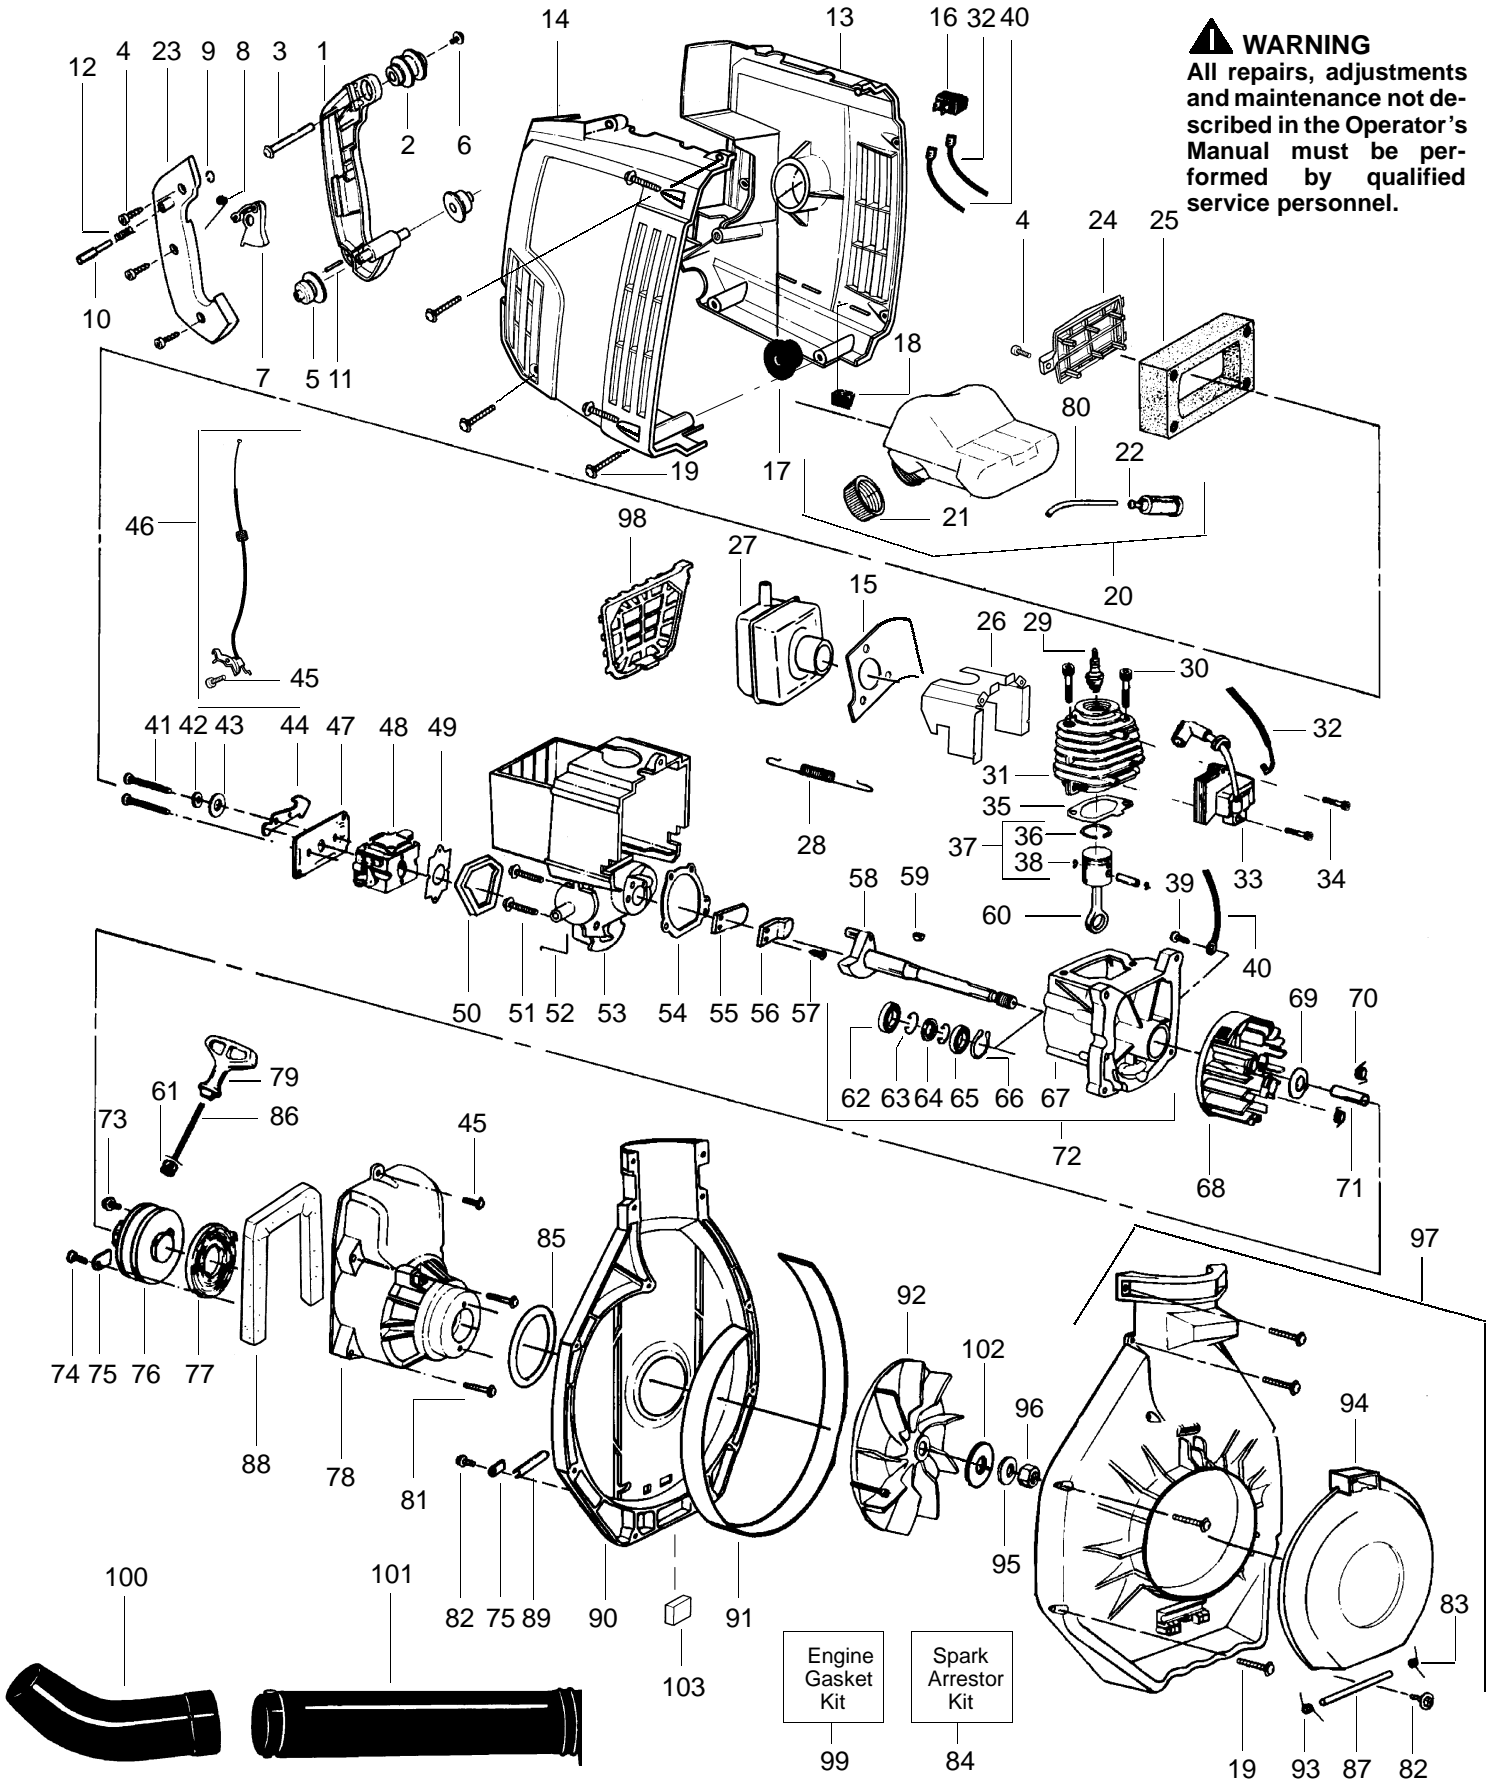

PARTS LIST NO. 530082979		WEED EATER® PARTS LIST	MODEL(S) TWISTER SB 180
DATE 9/1/97	NEW		PAGE NO. 1

Note: Illustration may differ from actual model due to design changes

WARNING
All repairs, adjustments and maintenance not described in the Operator's Manual must be performed by qualified service personnel.

PARTS LIST NO. 530082979		WEED EATER® PARTS LIST	MODEL(S) TWISTER SB 180
DATE 9/1/97	NEW		NOTE: Illustration may differ from actual model due to design changes

Carburetor Assembly WT141A #530069644

Ref.	Part No.	Description
1.	530069827	Carburetor Repair Kit (KIT= Indicates Contents)
2.	530038403	Limiter Cap
3.	530069844	Gasket/Diaphragm Kit (●= Indicates Contents)

Vacuum Attachment Kit #952701613

KEY NO.	PART NO.	DESCRIPTION
1	530095115	Vac Bag Assy
2	530094654	Elbow-Vac Bag
3	530069270	Vac Tube Ass'y.
4	530010850	Handle-Rear
5	530094230	Clamp-Intake Tube
6	530082988	Operator Manual