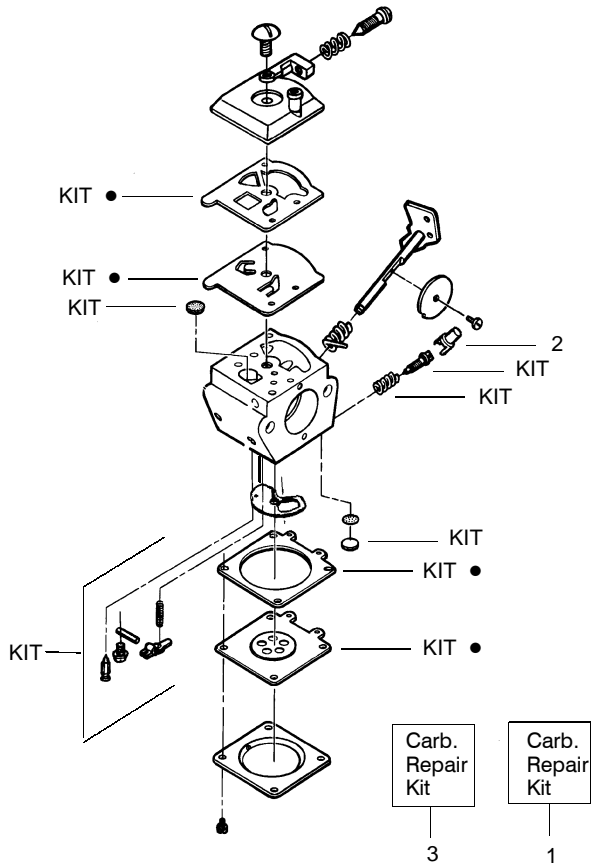

PARTS LIST NO. 530082979		WEED EATER® PARTS LIST	MODEL(S) TWISTER SB 180
DATE 9/1/97	NEW		PAGE NO. 1

Note: Illustration may differ from actual model due to design changes

WARNING
All repairs, adjustments and maintenance not described in the Operator's Manual must be performed by qualified service personnel.

PARTS LIST NO. 530082979		WEED EATER® PARTS LIST	MODEL(S) TWISTER SB 180
DATE 9/1/97	NEW		NOTE: Illustration may differ from actual model due to design changes

Carburetor Assembly WT141A #530069644

Ref.	Part No.	Description
1.	530069827	Carburetor Repair Kit (KIT= Indicates Contents)
2.	530038403	Limiter Cap
3.	530069844	Gasket/Diaphragm Kit (●= Indicates Contents)

Vacuum Attachment Kit #952701613

KEY NO.	PART NO.	DESCRIPTION
1	530095115	Vac Bag Assy
2	530094654	Elbow-Vac Bag
3	530069270	Vac Tube Ass'y.
4	530010850	Handle-Rear
5	530094230	Clamp-Intake Tube
6	530082988	Operator Manual