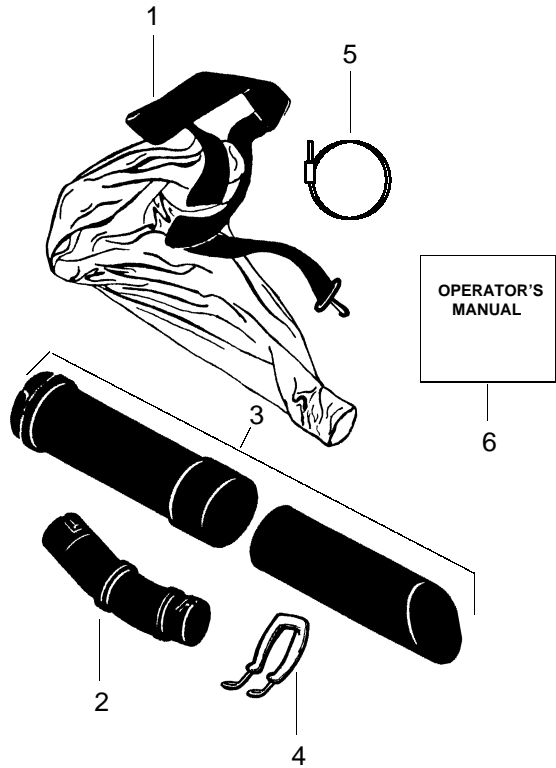

PARTS LIST NO. 530082979		WEED EATER® PARTS LIST	MODEL(S) TWISTER SB 180
DATE 9/1/97	NEW		PAGE NO. 1

Note: Illustration may differ from actual model due to design changes

WARNING
All repairs, adjustments and maintenance not described in the Operator's Manual must be performed by qualified service personnel.

PARTS LIST NO. 530082979		WEED EATER® PARTS LIST	MODEL(S) TWISTER SB 180
DATE 9/1/97	NEW		NOTE: Illustration may differ from actual model due to design changes

Carburetor Assembly WT141A #530069644

Ref.	Part No.	Description
1.	530069827	Carburetor Repair Kit (KIT= Indicates Contents)
2.	530038403	Limiter Cap
3.	530069844	Gasket/Diaphragm Kit (●= Indicates Contents)

Vacuum Attachment Kit #952701613

KEY NO.	PART NO.	DESCRIPTION
1	530095115	Vac Bag Assy
2	530094654	Elbow-Vac Bag
3	530069270	Vac Tube Ass'y.
4	530010850	Handle-Rear
5	530094230	Clamp-Intake Tube
6	530082988	Operator Manual