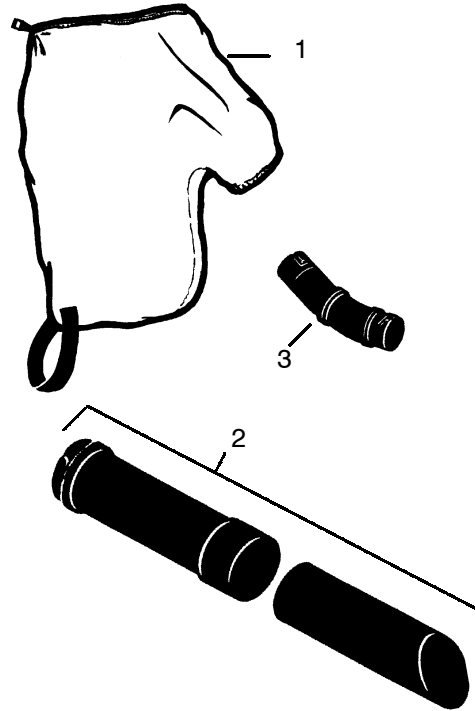

Vacuum Ass'y.

Ref.	Part No.	Description
1.	530-095358	Collection Bag
2.	530-069750	Vacuum Tubes
3.	530-095117	Vacuum Elbow