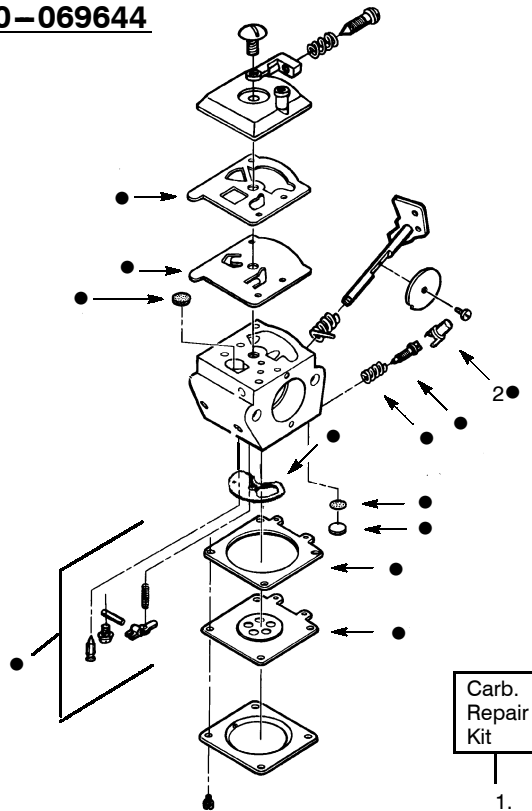

PARTS LIST NO. 530-082978		WEED EATER® PARTS LIST	Gas Blower/Vac Model(s): Barracuda SV22 & SV30	
DATE 8/1/95	NEW		NOTE: Illustration may differ from actual model due to design changes	PAGE NO. 3

Carburetor Assembly

WT-141A

#530-069644

Ref.	Part No.	Description
1.	530-069725	Carburetor Repair Kit (● Indicates Contents)
2.	530-038403	Limiter Cap