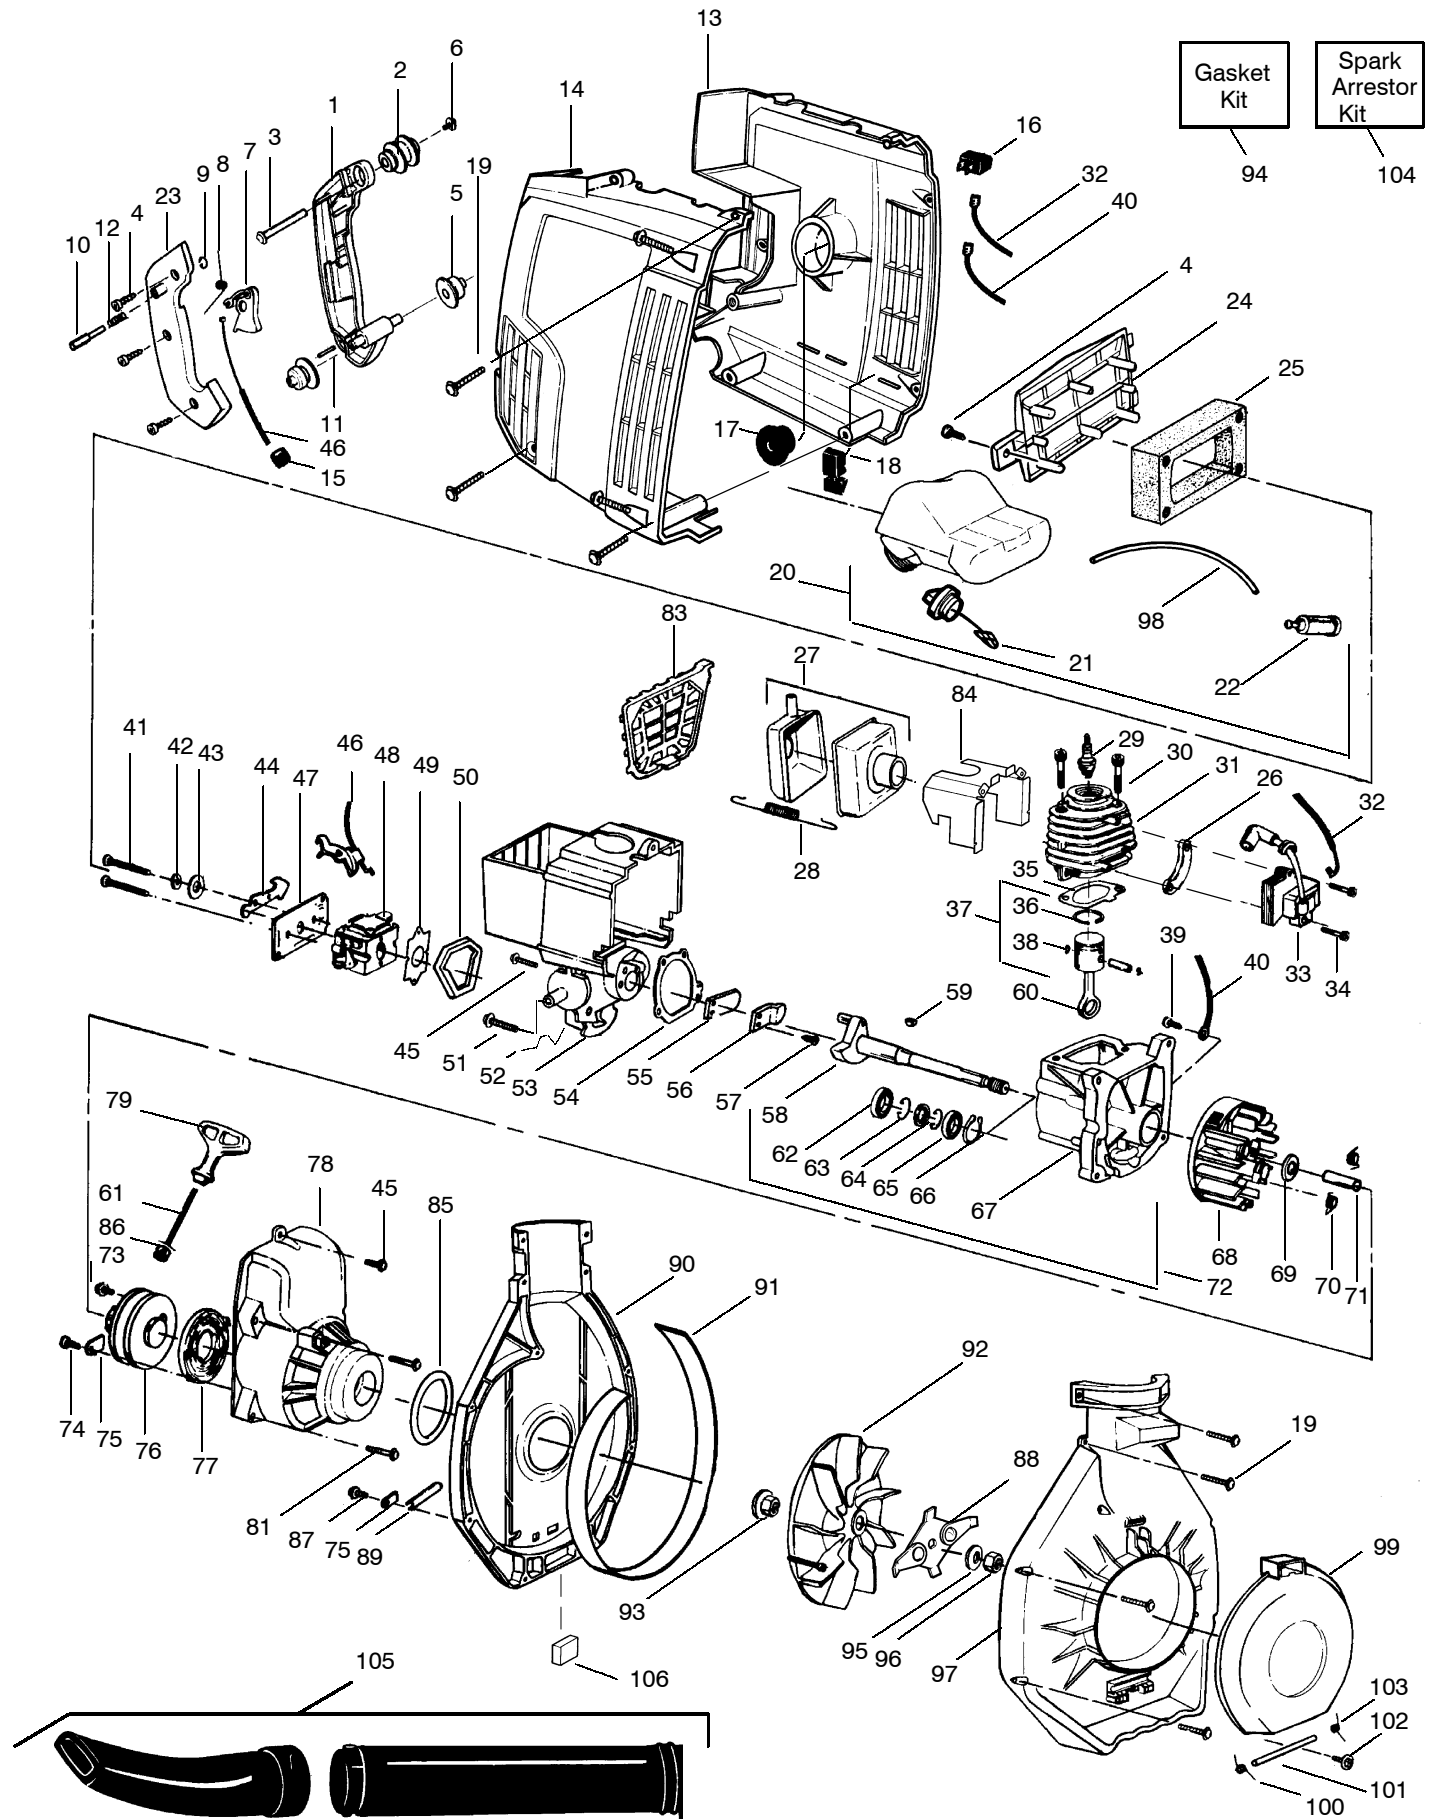

PARTS LIST NO. 530-082978		WEED EATER® PARTS LIST	Gas Blower/Vac Model(s): Barracuda SV22 & SV30
DATE 8/1/95	NEW		Note: Illustration may differ from actual model due to design changes

PARTS LIST NO. 530-082978		WEED EATER® PARTS LIST	Gas Blower/Vac Model(s): Barracuda SV22 & SV30
DATE 8/1/95	NEW		Note: Illustration may differ from actual model due to design changes