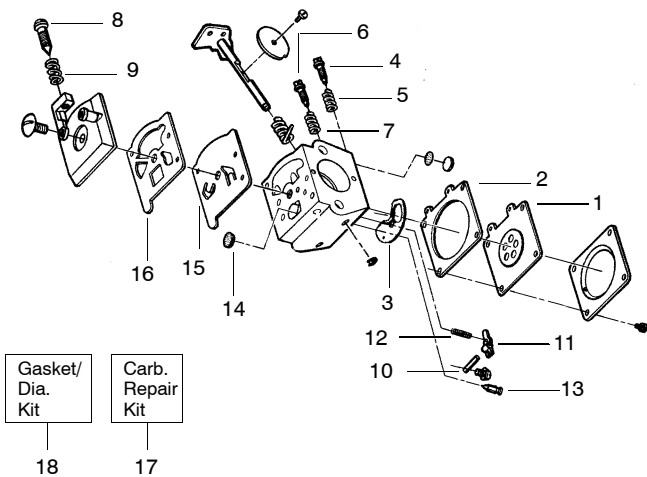

PARTS LIST NO. 530082314		POULAN PRO® PARTS LIST	Trimmer Model: 111 & 114	
DATE 9/6/00	REPLACES 530082314-5/15/95		Note: Illustration may differ from actual model due to design changes	PAGE NO. 5

Carburetor Assembly-Model 114

WA-199 #530035259

WT-298A #530069651