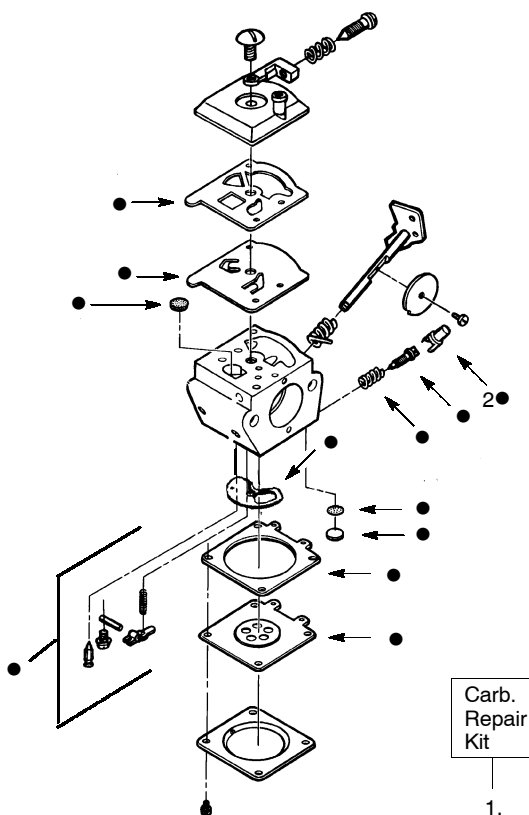

Ref.	Part No.	Description
1.	530069726	Carburetor Repair Kit (● Indicates Contents)
2.	530038404	Limiter Cap

✓ = NEW PART NUMBER FOR THIS IPL   * = REFER TO THE SERVICE REFERENCE INDICATED FOR MORE INFORMATION. (LOCATED AT END OF IPL)
● = THESE PARTS ARE ILLUSTRATED FOR CLARITY. ORDER COMPLETE ASSEMBLY.