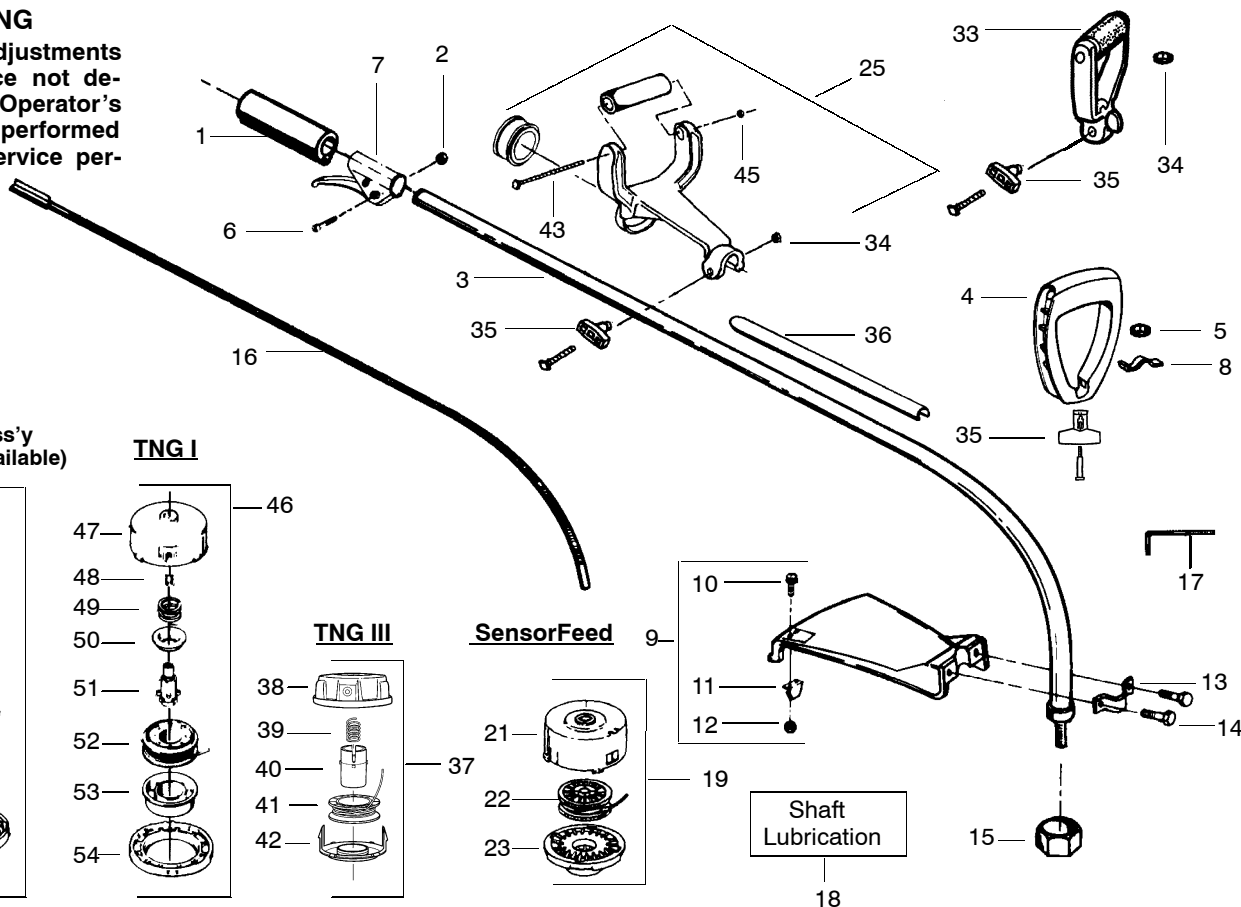

PARTS LIST NO. 530082314		POULAN PRO® PARTS LIST	Trimmer Model: 111 & 114
DATE 9/6/00	REPLACES 530082314-5/15/95		Note: Illustration may differ from actual model due to design changes

WARNING

All repairs, adjustments and maintenance not described in the Operator's Manual must be performed by qualified service personnel.

Key No.	Part No.	Description	Key No.	Part No.	Description
1	530029445	Grip	27	530094956	Spring
2	530015768	Nut	28	530069312	Locking Plate Kit
3	-	Drive Shaft Housing	29	530015542	Screw
	530094688	Model 111	30	952701606	Spool w/Line
	530014966	Model 114	31	530094521	Cover
4	530014222	Handle	32	530094522	Release Button
5	530015610	Bolt	33	530010957	Handle
6	530015774	Screw	34	530015197	Nut
7	530010959	Throttle Housing Ass'y.	35	530069252	"T" Handle Ass'y.
8	530094742	Clamp	36	-	Shaft Warning Decal
9	530069249	Shield Kit Ass'y. (Incl. 10-12 & 14)		530029159	Type 1-2
				530047899	Type 3
10	530015337	Screw	37	952701628	Cutting Head Ass'y. (Incl. 38-42)
11	530094570	Line Limiter	38	530094878	Hub Ass'y.
12	534235901	Locknut	39	530094830	Spring
13	530093653	Shield Bracket	40	530094827	Release Button
14	530016107	Screw	41	952701619	Spool w/Line
15	530094543	Dust Cup	42	530094828	Cover
16	-	Drive Shaft	43	530015784	Screw
	530094671	Model 111	45	530015785	Locknut
	530094551	Model 114	46	952701574	Cutting Head Ass'y. (Incl. 47-54)
17	530031111	Hex Wrench (5/32)	47	530093896	Hub
18	952030139	Shaft Lubrication	48	530093898	Line Saver
19	952701605	Cutting Head Ass'y. (Incl. 21-23)	49	530340007	Spring
21	530094592	Hub Ass'y.	50	530092068	Spring Adapter
22	952701607	Spool w/Line	51	530093897	Drive Gear
23	530094494	Cover.	52	952701523	Spool w/Line
25	530010958	Anti-Vibe Handle (Incl. 43-45)	53	530401183	Release Button
26	530094562	Hub Ass'y.	54	530092133	Cover