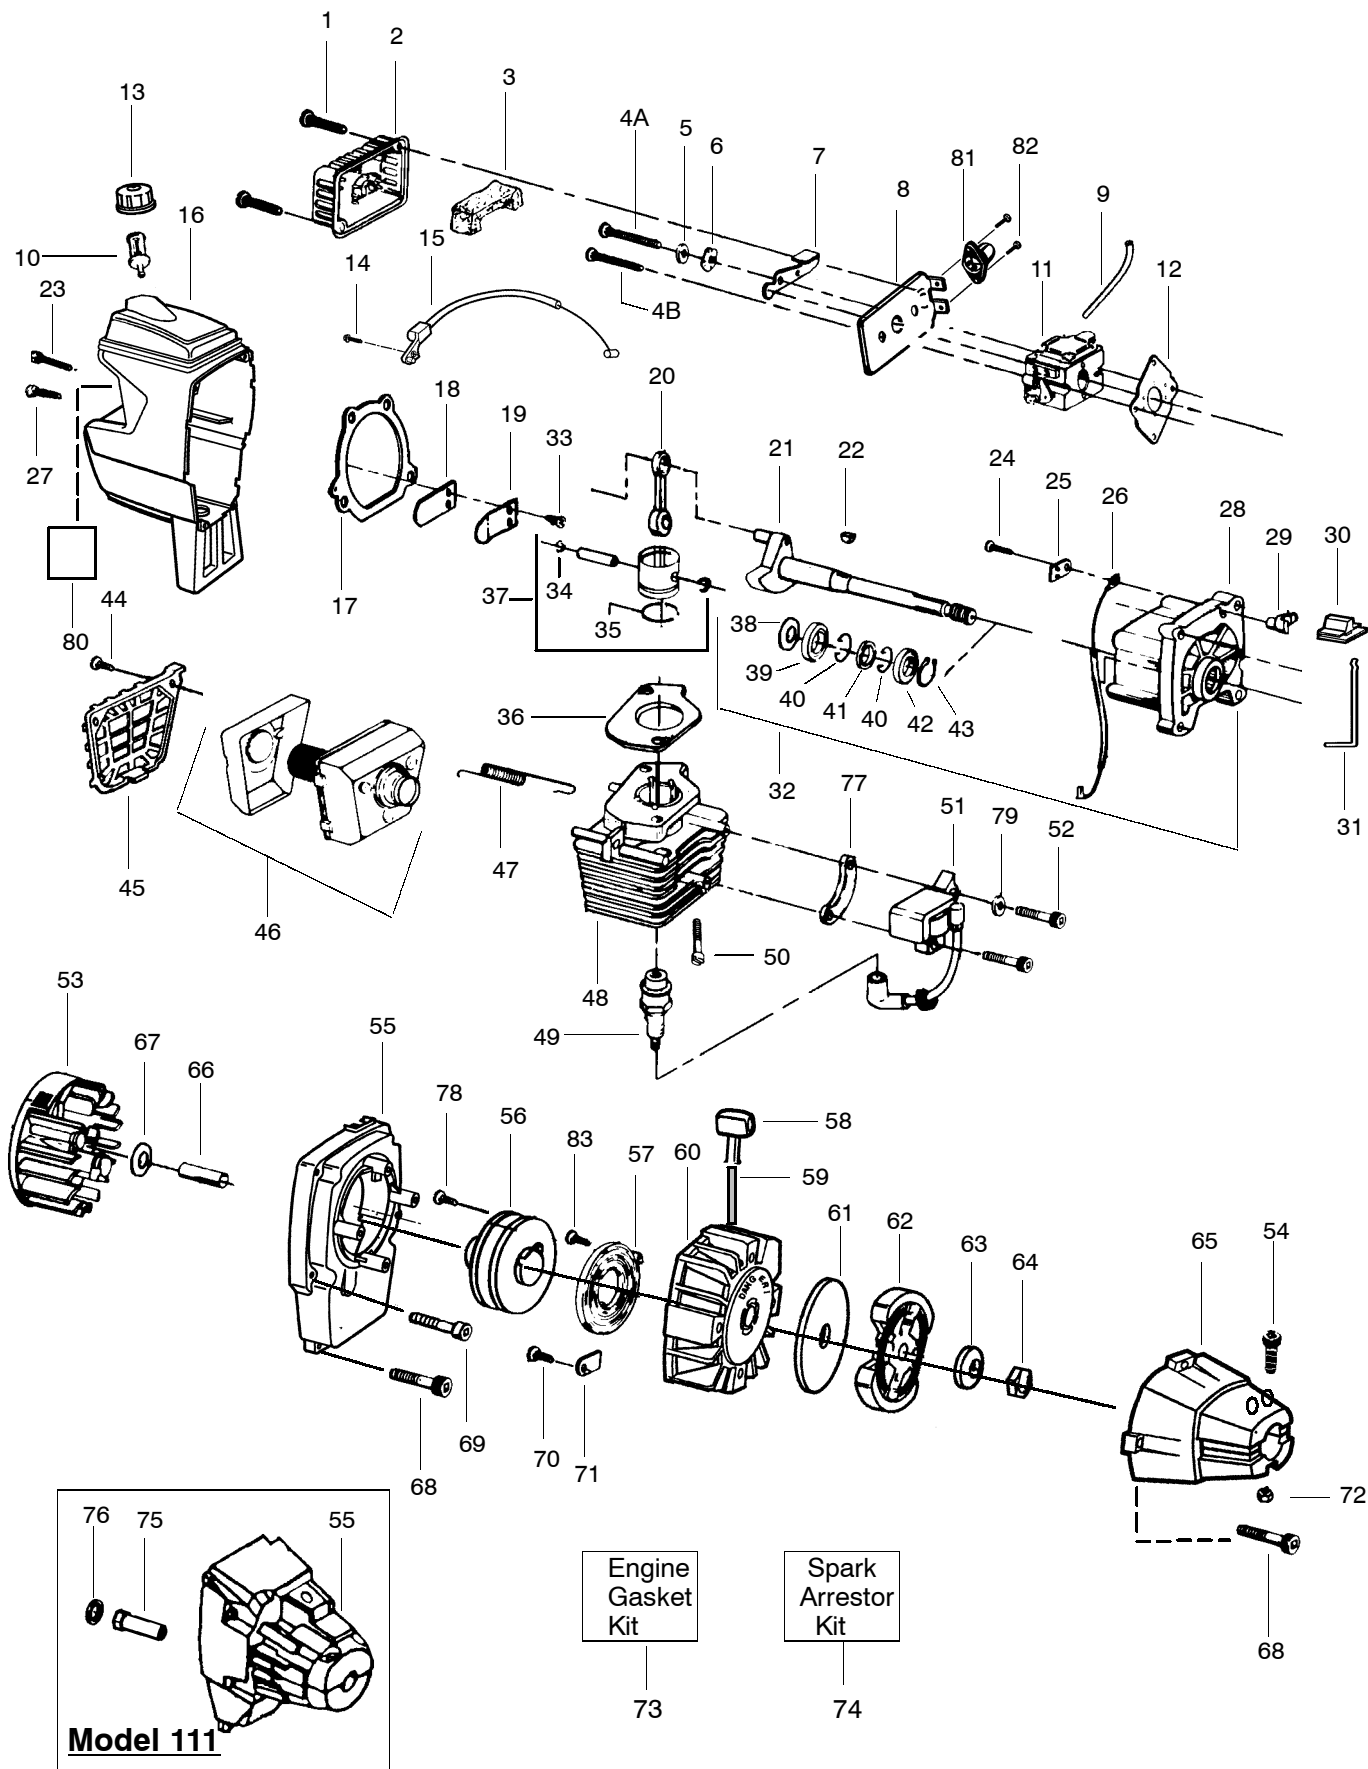

PARTS LIST NO. 530082314		POULAN PRO® PARTS LIST	Trimmer Model: 111 & 114	
DATE 9/6/00	REPLACES 530082314-5/15/95		Note: Illustration may differ from actual model due to design changes	PAGE NO. 2