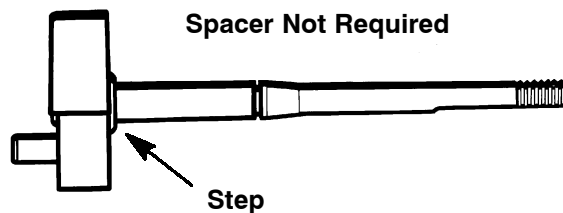

★SERVICE REFERENCE

1. Ignition Module Washer - Washer #530015811 was used on some units having a serial number beginning with 1G268 and lower. When repairing units in this serial number range, the washer should be added if the unit is not so equipped. Units built with higher serial numbers do not require the washer.

2. Crankshaft Spacer - Earlier models equipped with the laminated crankshaft (shown on the left) requires Spacer 530015788. Later models equipped with a step on the crankshaft (shown on the right), do not require the spacer.