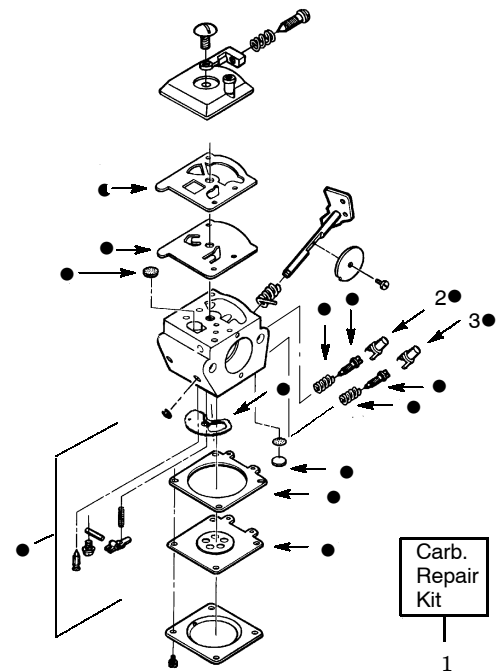

Carburetor Assembly-Model 111

WA-207/207A

Ref.	Part No.	Description
1	530035014	*+ Metering Diaphragm
2	530035151	*+ Metering Diaphragm Gasket
3	530035211	*+ Circuit Plate Gasket
4	530035212	Mixture Needle
5	530035293	Mixture Needle Spring
8	530035166	*+ Fuel Pump Diaphragm
9	530035164	*+ Fuel Pump Gasket
10	530035203	Idle Speed Screw
11	530035121	Idle Speed Spring
12	530035028	* Metering Lever Pin
13	530035031	* Metering Lever
14	530035188	* Metering Lever Spring
15	530035106	* Inlet Needle Valve
16	530035178	* Fuel Inlet Screen
17	530035016	* Metering Lever Pin Screw
18	530035264	Carb. Kwik Repair Kit (*Indicates Contents)
19	530035219	* Carb. Gasket/Diaphragm Kit (+Indicates Contents)

WA-217 #530069637

Ref.	Part No.	Description
1.	530069726	Carburetor Repair Kit (● Indicates Contents)
2.	530038404	Limiter Cap

✓ = NEW PART NUMBER FOR THIS IPL * = REFER TO THE SERVICE REFERENCE INDICATED FOR MORE INFORMATION. (LOCATED AT END OF IPL)
● = THESE PARTS ARE ILLUSTRATED FOR CLARITY. ORDER COMPLETE ASSEMBLY.

WA-199 #530035259

WT-298A #530069651

Ref.	Part No.	Description
1	530035014	*+ Metering Diaphragm
2	530035151	*+ Metering Diaphragm Gasket
3	530035147	*+ Circuit Plate Gasket
4	530035142	Hi Speed Needle
5	530035036	Hi Speed Needle Spring
6	530035141	Idle Needle
7	530035023	Idle Needle Spring
8	530035203	Idle Speed Screw
9	530035121	Idle Speed Spring
10	530035028	Metering Lever Pin
11	530035031	Metering Lever
12	530035188	* Metering Lever Spring
13	530035106	* Inlet Needle Valve
14	530035178	* Inlet Screen
15	530035166	* Pump Diaphragm
16	530035164	* Pump Gasket
17	530035260	Carb. Kwik Repair Kit (*Indicates Contents)
18	530035185	* Carb. Gasket/Diaphragm Kit (*Indicates Contents)