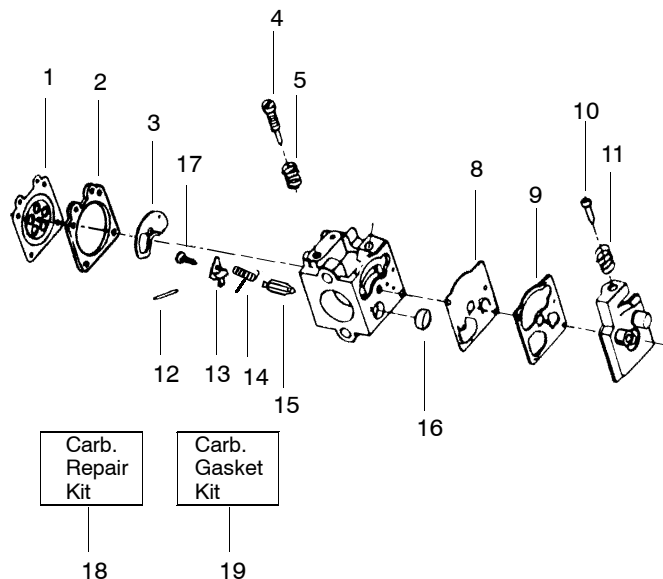

PARTS LIST NO. 530082314		POULAN PRO® PARTS LIST	Trimmer Model: 111 & 114	
DATE 9/6/00	REPLACES 530082314-5/15/95		Note: Illustration may differ from actual model due to design changes	PAGE NO. 4

Carburetor Assembly-Model 111

WA-207/207A

Ref.	Part No.	Description
1	530035014	*+ Metering Diaphragm
2	530035151	*+ Metering Diaphragm Gasket
3	530035211	*+ Circuit Plate Gasket
4	530035212	Mixture Needle
5	530035293	Mixture Needle Spring
8	530035166	*+ Fuel Pump Diaphragm
9	530035164	*+ Fuel Pump Gasket
10	530035203	Idle Speed Screw
11	530035121	Idle Speed Spring
12	530035028	* Metering Lever Pin
13	530035031	* Metering Lever
14	530035188	* Metering Lever Spring
15	530035106	* Inlet Needle Valve
16	530035178	* Fuel Inlet Screen
17	530035016	* Metering Lever Pin Screw
18	530035264	Carb. Kwik Repair Kit (*Indicates Contents)
19	530035219	* Carb. Gasket/Diaphragm Kit (+Indicates Contents)

WA-217 #530069637