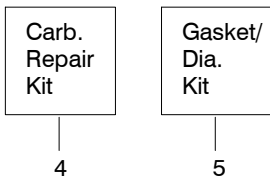

PARTS LIST NO. 530081399		Poulan® PARTS LIST	CHAIN SAW MODEL(S) 2900	
DATE 5/06/04	REPLACES 530068369-4/09/03		Note: Illustration may differ from actual model due to design changes	PAGE NO. 7

Carburetor Assembly – WT610 – #530071492

Carburetor Assembly – WT529 – #530071345

Ref.	Part No.	Description
1.	530038479	Limiter Cap – High (Brown)
2.	530038478	Limiter Cap – Low (Tan)
3.	530035523	Needle – High/low speed
4.	530069825	Kit – Carburetor Repair (KIT = Indicates Contents)
5.	530069844	Kit – Gasket Diaphragm (● Indicates Contents)