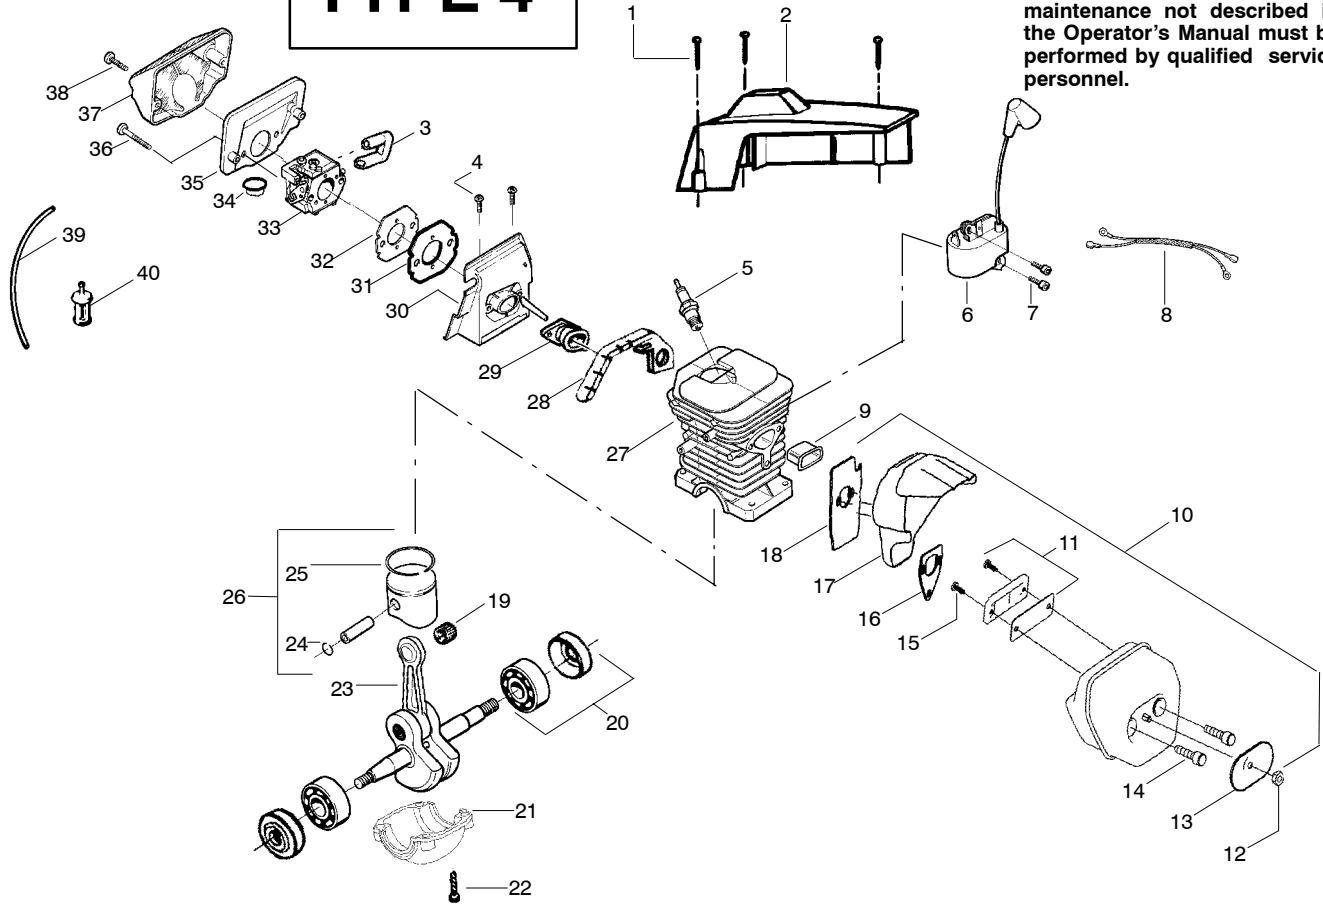

PARTS LIST NO. 530081399		Poulan® PARTS LIST	CHAIN SAW MODEL(S) 2900	
DATE 5/06/04	REPLACES 530068369-4/09/03		Note: Illustration may differ from actual model due to design changes	PAGE NO. 3

TYPE 4

WARNING
All repairs, adjustments and maintenance not described in the Operator's Manual must be performed by qualified service personnel.

Ref.	Part No.	Description	Ref.	Part No.	Description
1.	530016154	Screw	25.	530037380	Ring-Piston
2.	530069700	Kit-Cylinder Shield	26.	530071496	Kit-Piston (Incl. 24, 25)
3.	530035583	Grommet -Carb.	27.	530071491	Assy-Cyl/Crankcase (Incl.#21)
4.	530015814	Screw	28.	530019251	Seal-Super Clean
5.	952030150	Spark Plug (RCJ-7Y)	29.	530035581	Intake Boot
6.	530039143	Module-Ignition	30.	530071654	Adapter-Carb.
7.	530015895	Screw	31.	530057295	Intake Plate-Carb
8.	530037467	Assy-Switch Wire	32.	530019172	Gasket-Carb.
9.	530037652	Insulator-Heat	33.	530071693	Kit-Carburetor (WT-657)
10.	530071495	Kit-Muffler (Incl.12-18)	34.	530036792	Isolator
11.	530071497	Kit-Spark Arrestor (Incl.# 15)	35.	530037478	Filter-Air (Bottom)
12.	530016359	Nut-Brass	36.	530015970	Screw
13.	530056061	Cover-Bolt	37.	530036141	Filter-Air (Top)
14.	530016338	Bolt-Muffler	38.	530015899	Screw
15.	530016351	Screw-Spark Screen	39.	530069247	Kit-Fuel Line (Small)
16.	530055128	Gasket-Muffler	40.	530095646	Assy-Fuel Pick-up
17.	530055765	Assy-Muffler Backplate			
18.	530055402	Backplate - Alum.			
19.	530032117	Bearing			
20.	530056363	Assy-Bearing & Seal			
21.	530049794	Cap-Crankcase			
22.	530015897	Screw			
23.	530029794	Assy-C'shaft & Rod			
24.	530015697	Retainer-Piston Pin			
				Not Shown	
				530165056	Operator Manual
				530031135	Scrench
				530055298	Decal-Warning/Start Inst.

↗ = NEW PART NUMBER FOR THIS IPL   ★ = REFER TO THE SERVICE REFERENCE INDICATED FOR MORE INFORMATION. (LOCATED AT END OF IPL)
● = THESE PARTS ARE ILLUSTRATED FOR CLARITY. ORDER COMPLETE ASSEMBLY.