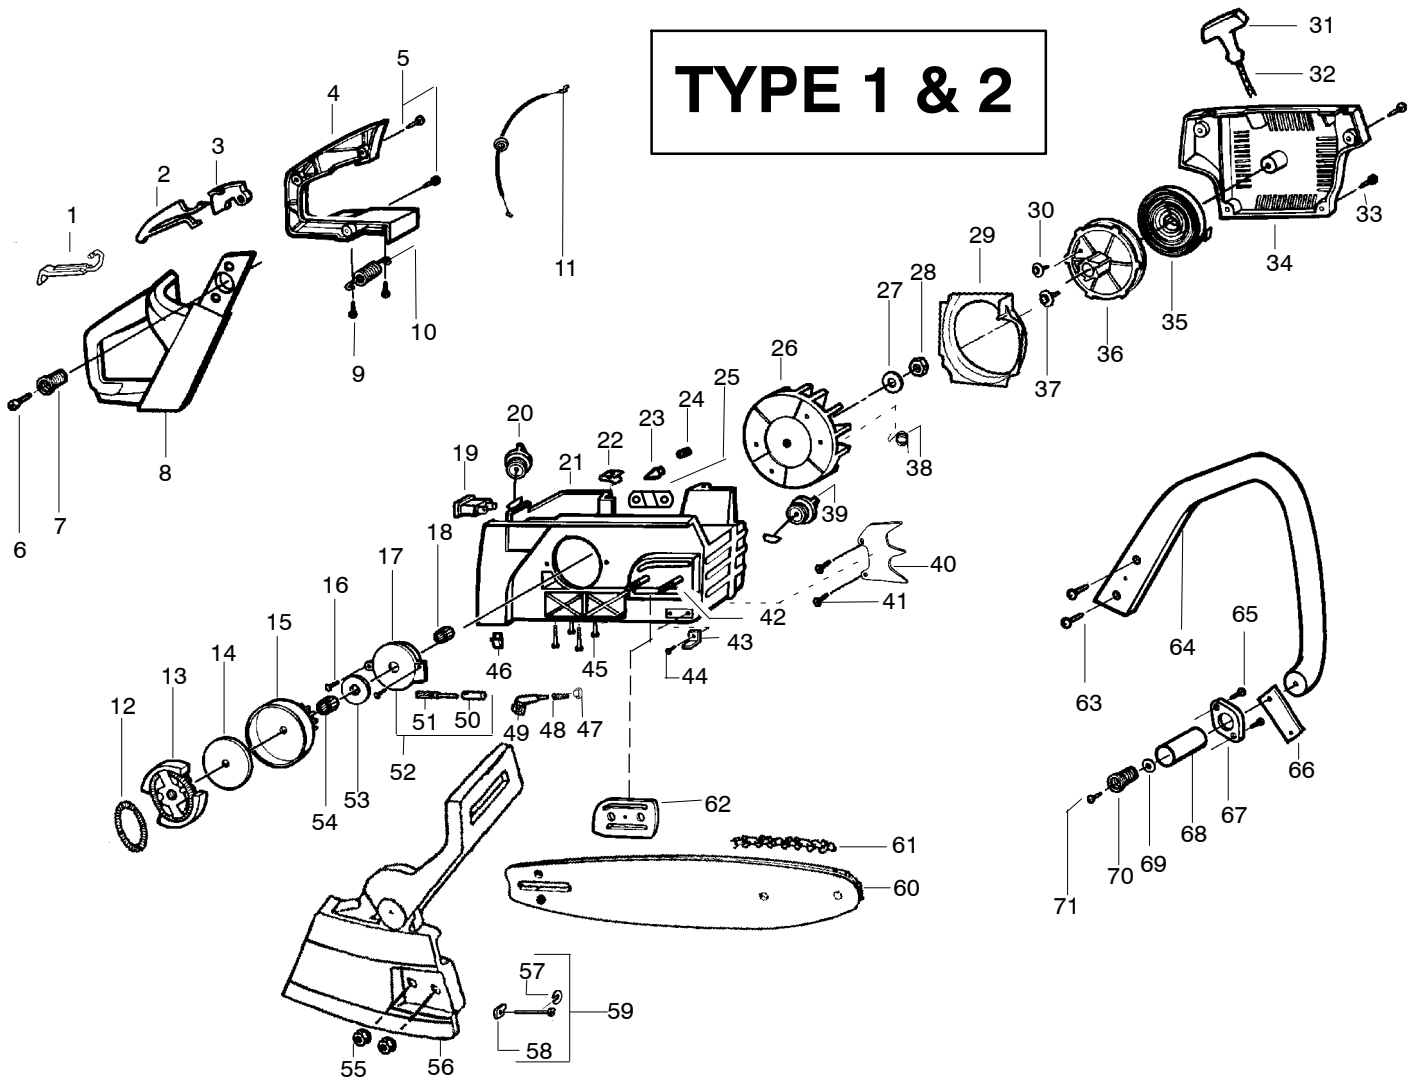

PARTS LIST NO. 530081399		Poulan® PARTS LIST	CHAIN SAW MODEL(S) 2900	
DATE 5/06/04	REPLACES 530068369-4/09/03		NOTE: Illustration may differ from actual model due to design changes	PAGE NO. 4

TYPE 1 & 2

Ref.	Part No.	Description	Ref.	Part No.	Description	Ref.	Part No.	Description
1.	530053443	Choke Lever	27.	530015127	Washer	53.	530015907	Thrust Washer
2.	530036098	Throttle Lockout	28.	530016071	Nut	54.	530032119	Clutch Bearing
3.	530036097	Throttle Trigger	29.	530047667	Baffle Plate	55.	530015917	Bar Mounting Nut
4.	530036491	Handle Cover	30.	530016080	Screw	56.	530054803	Assy - Chainbrake
5.	530015957	Screw	31.	530037485	Starter Handle	57.	530038593	Retainer - Bar Adjust
6.	530015937	Screw	32.	530069232	Rope Kit	58.	530015826	Bar Adjusting Pin
7.	530038985	Spring - Isolator	33.	530015892	Screw	59.	530069611	Kit - Bar Adjust (incl.57,58)
8.	530036130	Rear Pro Handle	34.	530047744	Assy Fan Hsg (Incl. 29)	60.	---	Bar
9.	530015886	Screw	35.	530015891	Recoil Spring		952044324	16"
10.	530038986	Isolator Spring	36.	530069313	Kit - Starter Pulley		952044325	18"
11.	530038471	Throttle Cable	37.	530015920	Screw		952044326	20"
12.	530094188	Spring - Clutch	38.	530023817	Spring - Starter Dog	61.	---	Chain
13.	530014949	Clutch Ass'y.	39.	530010846	Oil Cap Ass'y.		952051301	16"
14.	530015611	Clutch Washer	40.	530014381	Assy. - Spike (incl.41)		952051313	18"
15.	530069342	Kit - Clutch Drum & Bearing (incl. 54)	41.	530015805	Screw		952051310	20"
16.	530015896	Screw	42.	530015877	Bar Bolt	62.	530047855	Bar Plate
17.	530029835	Oil Pump Hsg.	43.	530029850	Chain Catcher	63.	530015814	Screw
18.	530029833	Oil Pump Worm	44.	530015906	Screw	64.	530038327	Handle
19.	530069572	Switch Kit	45.	530016037	Screw	65.	530015775	Screw
20.	530010845	Fuel Cap Ass'y.	46.	530019174	Oil Seal	66.	530036113	Front Strap
21.	530037511	Chassis Ass'y.	47.	530030189	Plug-Oiler Filter	67.	530036101	Isolator Plate
22.	530015922	Speed Nut	48.	530037821	Oil Filter	68.	530036142	Spring Sleeve
23.	530026119	Check Valve	49.	530037057	Oil Pick-up	69.	530015123	Washer
24.	530029868	Vent Plug	50.	530029834	Oil Pump Barrel	70.	530038985	Isolator Spring
25.	530036043	Bar Stud Plate	51.	530029838	Plunger & Gear Ass'y.	71.	530015984	Screw
26.	530039147	Flywheel Ass'y.	52.	530014410	Oil Pump Ass'y. (Incl. 17, 50, & 51)			

✓ = NEW PART NUMBER FOR THIS IPL

★ = REFER TO THE SERVICE REFERENCE INDICATED FOR MORE INFORMATION. (LOCATED AT END OF IPL)