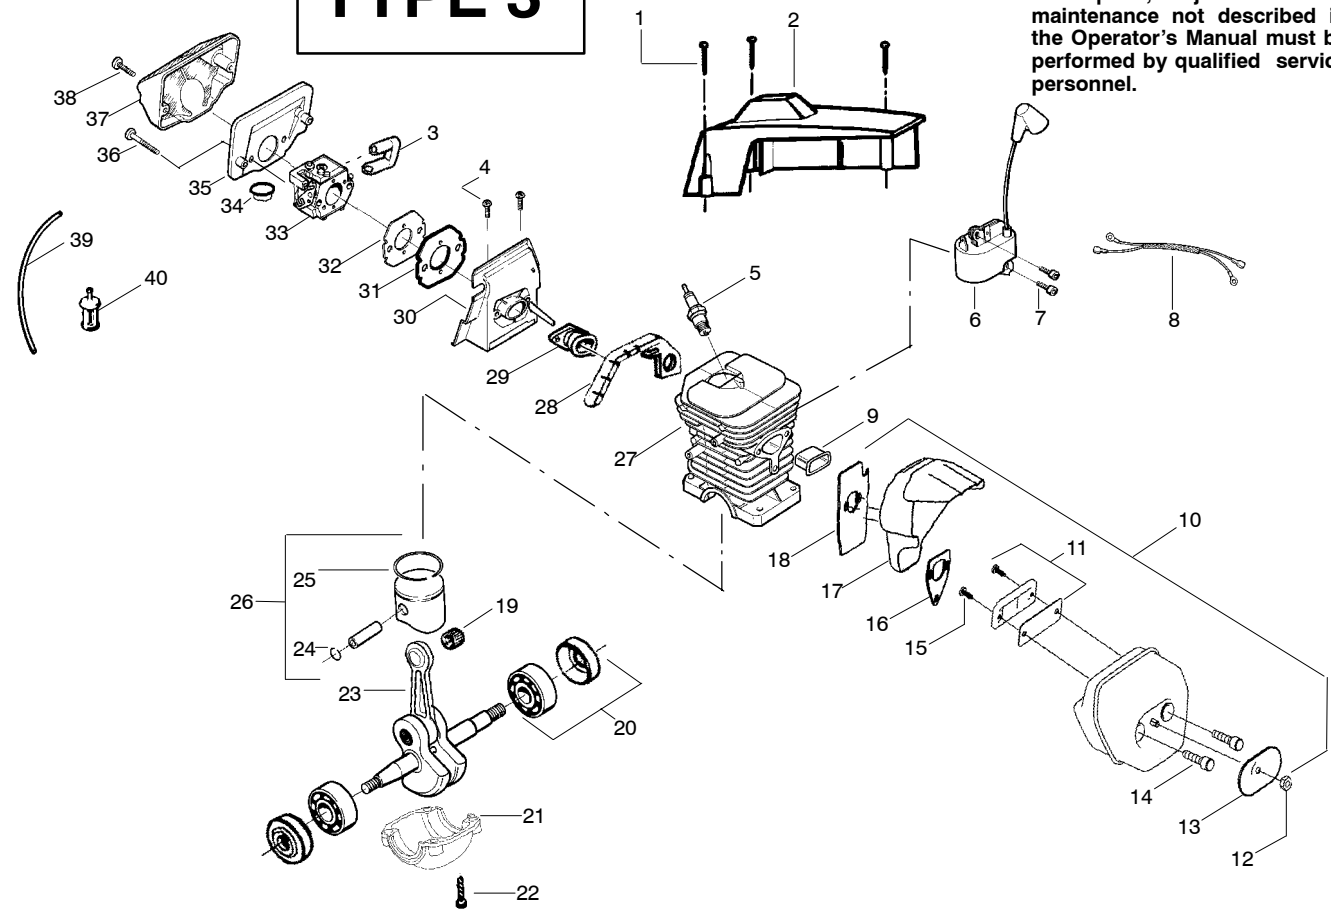

PARTS LIST NO. 530081399		Poulan® PARTS LIST	CHAIN SAW MODEL(S) 2900	
DATE 5/06/04	REPLACES 530068369-4/09/03		Note: Illustration may differ from actual model due to design changes	PAGE NO. 2

TYPE 3

WARNING
All repairs, adjustments and maintenance not described in the Operator's Manual must be performed by qualified service personnel.

Ref.	Part No.	Description	Ref.	Part No.	Description
1.	530016154	Screw	25.	530037380	Ring-Piston
2.	530069700	Kit-Cylinder Shield	26.	530071496	Kit-Piston (Incl. 24, 25)
3.	530037464	Grommet -Carb.	27.	530071491	Assy-Cyl/Crankcase (Incl.#21)
4.	530015814	Screw	28.	530019251	Seal-Super Clean
5.	952030150	Spark Plug (RCJ-7Y)	29.	530037668	Intake Boot
6.	530039143	Module-Ignition	30.	530053396	Adapter-Carb.
7.	530015895	Screw	31.	530037872	Intake Plate-Carb
8.	530037467	Assy-Switch Wire	32.	530019172	Gasket-Carb.
9.	530037652	Insulator-Heat	33.	530071492	Kit-Carburetor (WT-610)
10.	530071495	Kit-Muffler (Incl.12-18)	34.	530036792	Isolator
11.	530071497	Kit-Spark Arrestor (Incl.# 15)	35.	530037478	Filter-Air (Bottom)
12.	530016359	Nut-Brass	36.	530015970	Screw
13.	530056061	Cover-Bolt	37.	530036141	Filter-Air (Top)
14.	530016338	Bolt-Muffler	38.	530015899	Screw
15.	530016351	Screw-Spark Screen	39.	530069247	Kit-Fuel Line (Small)
16.	530055128	Gasket-Muffler	40.	530095646	Assy-Fuel Pick-up
17.	530055765	Assy-Muffler Backplate			
18.	530055402	Backplate - Alum.			
19.	530032117	Bearing			
20.	530056363	Assy-Bearing & Seal			
21.	530049794	Cap-Crankcase			
22.	530015897	Screw			
23.	530029794	Assy-C'shaft & Rod			
24.	530015697	Retainer-Piston Pin			
				Not Shown	
				530088183	Operator Manual
				530031135	Scrench
				530038653	Decal On/Stop
				530055298	Decal-Warning/Start Inst.

✓ = NEW PART NUMBER FOR THIS IPL   ★ = REFER TO THE SERVICE REFERENCE INDICATED FOR MORE INFORMATION. (LOCATED AT END OF IPL)
● = THESE PARTS ARE ILLUSTRATED FOR CLARITY. ORDER COMPLETE ASSEMBLY.