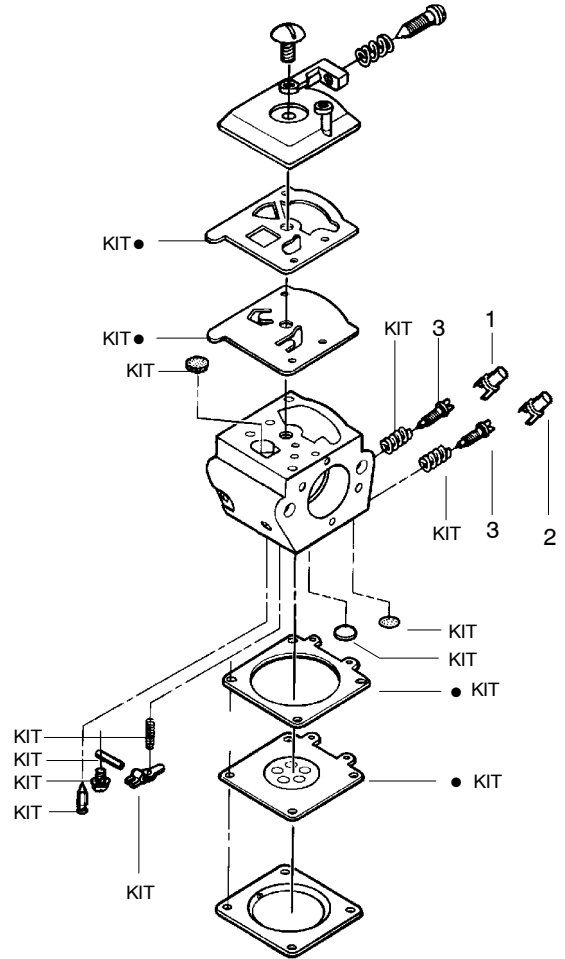

PARTS LIST NO. 530081399		Poulan® PARTS LIST	CHAIN SAW MODEL(S) 2900	
DATE 5/06/04	REPLACES 530068369-4/09/03		Note: Illustration may differ from actual model due to design changes	PAGE NO. 7

Carburetor Assembly – WT610 – #530071492

Carburetor Assembly – WT529 – #530071345

Ref.	Part No.	Description
1.	530038479	Limiter Cap – High (Brown)
2.	530038478	Limiter Cap – Low (Tan)
3.	530035523	Needle – High/low speed
4.	530069825	Kit – Carburetor Repair (KIT = Indicates Contents)
5.	530069844	Kit – Gasket Diaphragm (● Indicates Contents)

Kit - Carburetor Assembly No. 530071693 - WT-657

Note: No Repair kits are available for this carburetor, please order the complete assembly part number 530-071693 - WT-657

✓ = NEW PART NUMBER FOR THIS IPL   ★ = REFER TO THE SERVICE REFERENCE INDICATED FOR MORE INFORMATION. (LOCATED AT END OF IPL)