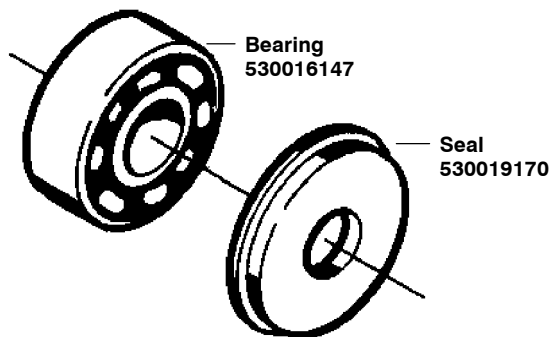

PARTS LIST NO. 530081399		Poulan® PARTS LIST	CHAIN SAW MODEL(s) 2900	
DATE 5/06/04	REPLACES 530068369-4/09/03		Note: Illustration may differ from actual model due to design changes	PAGE NO. 8

***** **Service Reference** *****

If your saw has the separate bearing and seal please order both the 530016147 bearing and the 530019170 seal. If your saw has the one piece bearing/seal assembly please order the 530056363 bearing/seal assy.
(Please Note : The different styles will not interchange.)

TWO PIECE STYLE