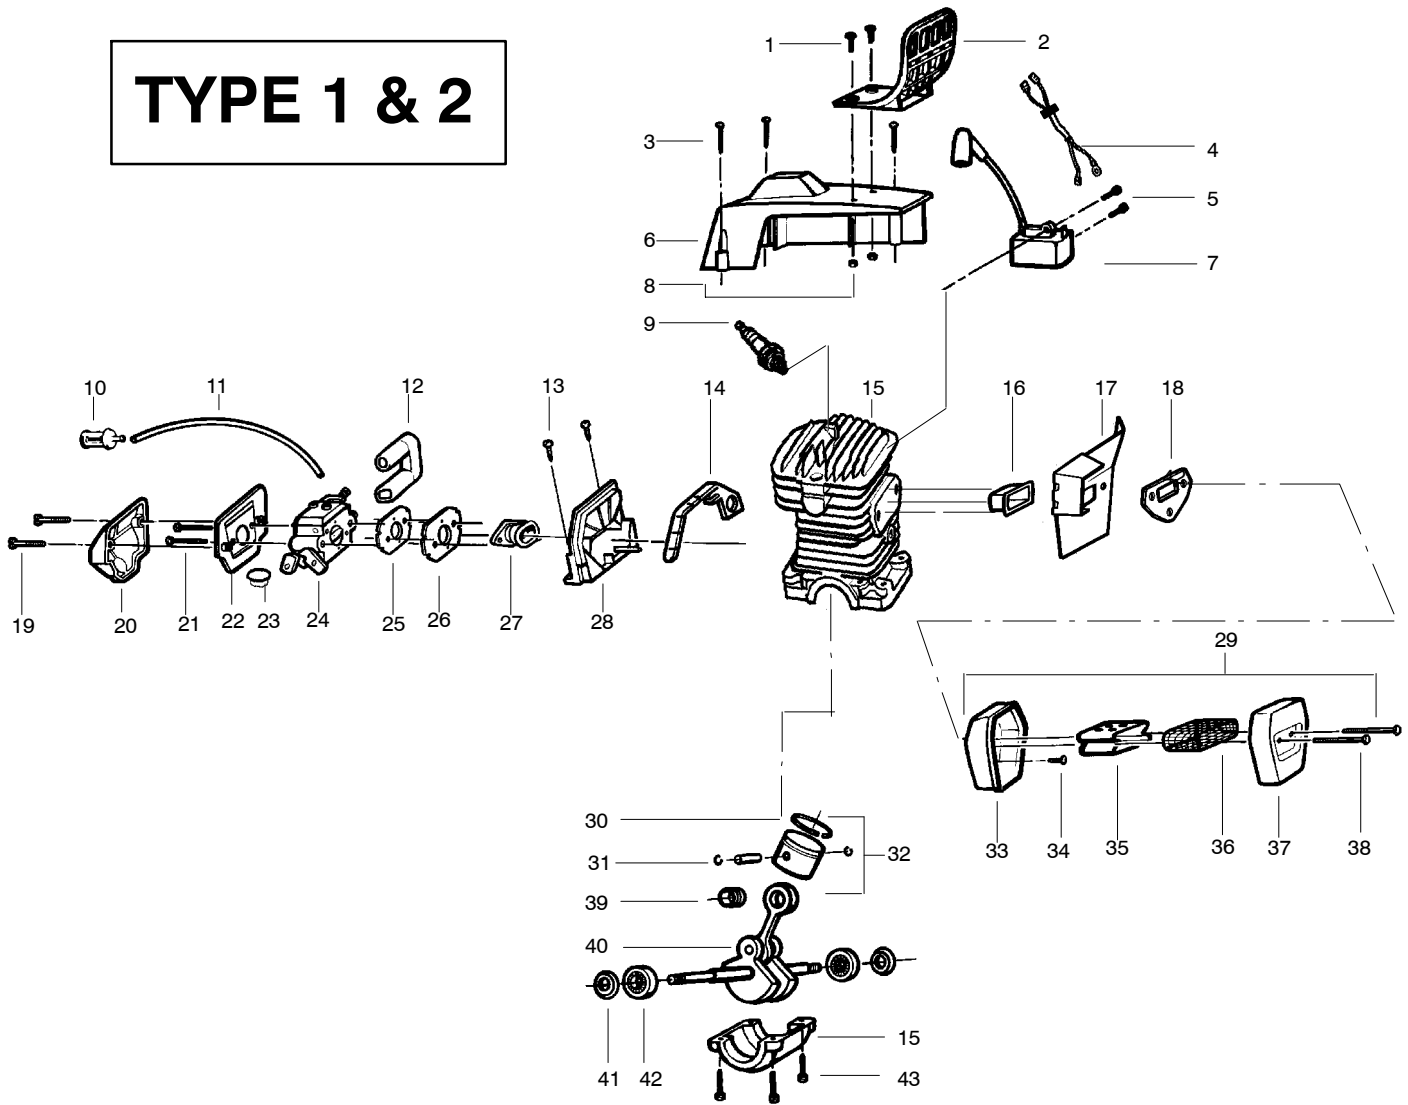

PARTS LIST NO. 530081399		Poulan® PARTS LIST	CHAIN SAW MODEL(S) 2900	
DATE 5/06/04	REPLACES 530068369-4/09/03		Note: Illustration may differ from actual model due to design changes	PAGE NO. 1

TYPE 1 & 2

Ref.	Part No.	Description	Ref.	Part No.	Description	Ref.	Part No.	Description
1.	530015871	Screw (Type 1 only)	21.	530015970	Screw	40.	530029794	Assy-C'shaft & Rod
2.	530047382	Handguard (Type 1 only)	22.	530037478	Filter-Air (Bottom)	41.	★★★★★	C'shaft Seal
3.	530016154	Screw	23.	530036792	Isolator	42.	★★★★★	C'shaft Bearing
4.	530037467	Assy-Switch Wire	24.	530071345	Carburetor (WT-529)	43.	530015897	Screw
5.	530015895	Screw	25.	530019172	Gasket-Carburetor		Not Shown	
6.	530069700	Kit-Cylinder Shield	26.	530037872	Plate-Carburetor		---	Operator Manual
7.	530039143	Module-Ignition	27.	530037668	Boot-Intake		530087840	Type 1
8.	534235901	Nut (Type 1 only)	28.	530053396	Adaptor-Carb. Kit-Muffler		530088787	Type 2
9.	952030150	Spark Plug (RCJ-7Y)	29.	530069707	Kit-Muffler (Incl. 33,34,35,37,38)		530047658	Decal-Kickback
10.	530047004	Assy-Fuel Pick-up	30.	530037380	Ring-Piston		530031135	Scrench
11.	530069247	Kit - Line Carb / Purge	31.	530015697	Retainer-Piston Pin		530031136	Worm Gear Puller
12.	530037464	Grommet-Carb.	32.	530069548	Kit-Piston (Incl. 30, 31 & 39)		530031112	Clutch Assy. Tool
13.	530015814	Screw	33.	530037728	Muffler Body		530055298	Decal-Instruction
14.	530019251	Seal-Super Clean	34.	530015902	Bolt		530038653	Decal - On/Stop
15.	530014943	Assy-C'case&Cylinder	35.	530037813	Diffuser			
16.	530037652	Heat Insulator	36.	530036103	Spark Screen			
17.	530047801	Muffler Plate	37.	530037249	Muffler Cover			
18.	530019205	Gasket-Muffler	38.	530016170	Muffler Bolt			
19.	530015899	Screw	39.	530032117	Piston Pin Bearing			
20.	530036141	Air Filter (Top)						

✓ = NEW PART NUMBER FOR THIS IPL   ★ = REFER TO THE SERVICE REFERENCE INDICATED FOR MORE INFORMATION. (LOCATED AT END OF IPL)
● = THESE PARTS ARE ILLUSTRATED FOR CLARITY. ORDER COMPLETE ASSEMBLY.