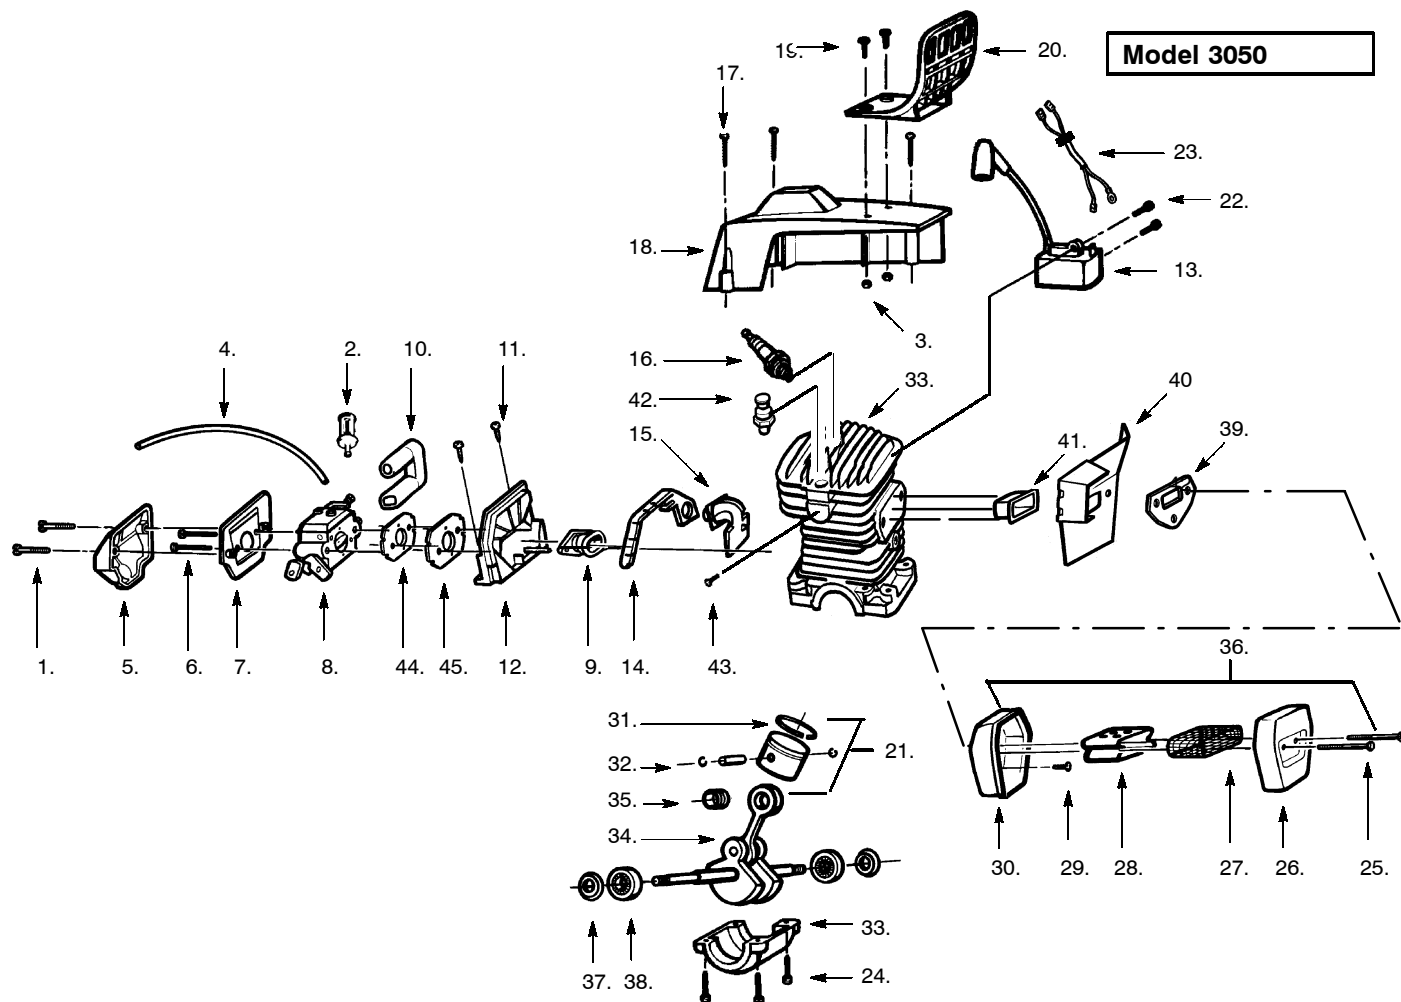

PARTS LIST NO. 530-068369		POULAN® PARTS LIST	MODEL(s) 2200, 2500, 2600, 2750, 2900 & 3050	
DATE 8/17/95	REPLACES 530-068369-11/15/94		Note: Illustration may differ from actual model due to design changes	PAGE NO. 3

Ref.	Part No.	Description	Ref.	Part No.	Description	Ref.	Part No.	Description
1.	530-015899	Screw	21. ✓	530-069715	Piston Kit (Incl. 31, 32 & 35)	40. ✓	530-047801	Muffer Plate
2.	530-014199	Fuel Pick-up	22.	530-015895	Screw	41.	530-037652	Heat Insulator
3. ✓	530-015653	Nut	23.	530-037467	Switch Wire Ass'y.	42. ✓	503-665401	Decompression Valve
4.	530-069247	Fuel Line	24.	530-015897	Screw	43. ✓	530-401467	Plug-Cylinder Screw
5.	530-036141	Air Filter (Top)	25. ✓	530-016070	Muffer Bolt	44. ✓	530-019172	Carburetor Gasket
6.	530-015970	Screw	26. ✓	530-037249	Muffer Cover	45. ✓	530-037872	Carburetor Plate
7.	530-037478	Air Filter (Bottom)	27.	530-036103	Spark Screen		Not Shown	
8.	530-035291	Carburetor (WT-285)	28. ✓	530-049031	Diffuser			
9.	530-037668	Intake Boot	29.	530-015902	Bolt			
10.	530-037530	Carb. Grommet	30. ✓	530-037728	Muffer Body			
11.	530-015905	Screw	31. ✓	530-047732	Piston Ring			
12.	530-037667	Carb. Adaptor	32.	530-015697	Piston Pin Retainer	✓	530-031163	Scrench
13.	530-039143	Ignition Module	33. ✓	530-069794	C'case&Cylinder Assy	✓	530-083788	Operator Manual
14.	530-019203	Turbo Clean Seal	34. ✓	530-029794	C'shaft & Rod Ass'y.		530-069316	Clutch Drum (Rim)
15.	530-029813	Turbo Air Cleaner Ass'y.	35.	530-032117	Piston Pin Bearing		530-031136	Worm Gear Puller
16.	952-030150	Spark Plug (CJ-7Y)	36. ✓	530-069707	Muffer Kit (Incl. 25,26,28,30)	✓	530-031112	Clutch Ass'y. Tool
17.	530-015903	Screw					530-047864	Starting Instructions
18. ✓	530-047724	Cylinder Shield	37.	530-019170	C'shaft Seal			
19. ✓	530-015871	Screw	38.	530-032118	C'shaft Bearing			
20. ✓	530-047382	Handguard	39.	530-019205	Muffer Gasket			

✓ = NEW PART NUMBER FOR THIS IPL   ★ = REFER TO THE SERVICE REFERENCE INDICATED FOR MORE INFORMATION. (LOCATED AT END OF IPL)
● = THESE PARTS ARE ILLUSTRATED FOR CLARITY. ORDER COMPLETE ASSEMBLY.