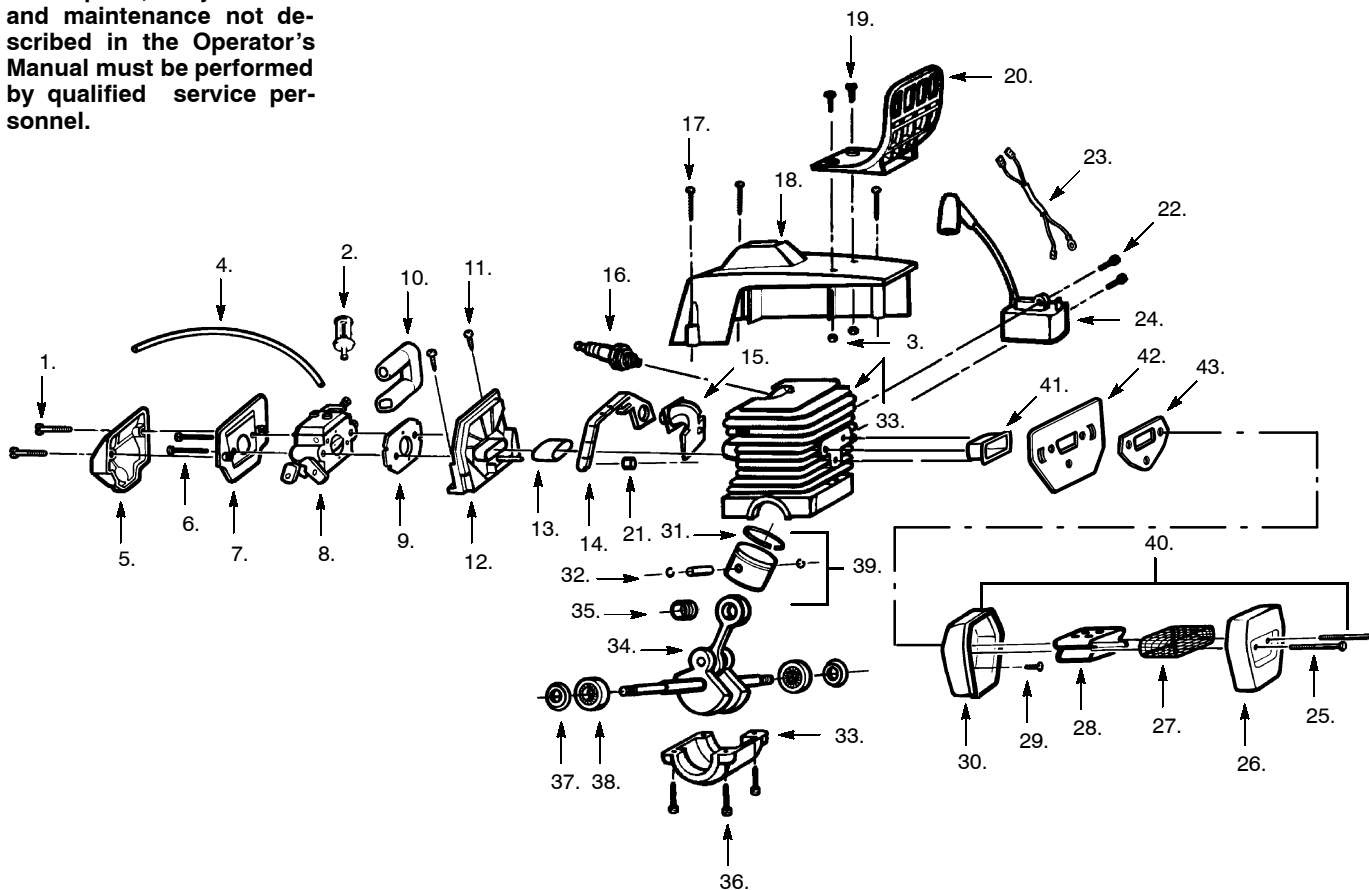

PARTS LIST NO. 530-068369		POULAN® PARTS LIST	MODEL(S) 2200, 2500, 2600, 2750, 2900 & 3050	
DATE 8/17/95	REPLACES 530-068369-11/15/94		Note: Illustration may differ from actual model due to design changes	PAGE NO. 1

⚠ WARNING

All repairs, adjustments and maintenance not described in the Operator's Manual must be performed by qualified service personnel.

Models 2200, 2500 & 2600

Ref.	Part No.	Description	Ref.	Part No.	Description	Ref.	Part No.	Description
1.	530-015899	Screw	20.	530-027181	Handguard	36.	530-015897	Screw
2.	530-014199	Fuel Pick-up	21.	530-019171	Impulse Seal	37.	530-019170	C'shaft Seal
3.	530-001543	Nut	22.	530-015895	Screw	38.	530-032118	C'shaft Bearing
4.	530-069247	Fuel Line	23.	530-036129	Switch Wire Ass'y.	39.	530-069454	Piston Kit (Incl. 31,32, 35&Pin)
5.	530-036141	Air Filter (Top)	24.	530-039143	Ignition Module	40.	530-069416	Muffler Kit (Incl. 25, 26,28,30)
6.	530-015970	Screw	25.	-	Muffler Bolt	41.	530-037652	Heat Insulator
7.	530-036124	Air Filter (Bottom)		530-015938	5mm	42.	530-037640	Muffler Plate
8.	-	Carburetor		530-016170	6mm	43.	530-019205	Muffler Gasket
	530-035330	Type 1,2,3 & 4	26. ✓	530-037249	Muffler Cover		Not Shown	
	530-069629	Type 5 (Incl. Limiter Caps)	27. ✓	530-036103	Spark Screen		530-031135	Scrench
9.	530-019172	Carb. Gasket	28. ✓	530-037813	Diffuser		530-083081	Operator Manual
10.	-	Carb. Grommet	29.	530-015902	Bolt		530-069316	Clutch Drum (Rim)
	530-037530	Type 1,2,3 & 4	30.	530-037248	Muffler Body		530-031136	Worm Gear Puller
	530-037464	Type 5	31.	-	Piston Ring		530-031112	Clutch Assy Tool
11.	530-015905	Screw		530-029982	2500/2600 2200-See Service Ref. 1			
12.	530-037465	Carb. Adaptor	32.	530-015697	Piston Pin Retainer			
13.	530-029814	Intake Sleeve	33.	-	Cylinder Kit (Incl. 33 & 36) 2200-See Service Ref. 1			
14.	530-019177	Turbo Clean Seal		530-069414	40cc			
15.	530-029813	Turbo Air Cleaner Ass'y.		530-069417	36cc			
16.	952-030150	Spark Plug (CJ-7Y)	34. ✓	530-029794	C'shaft & Rod Ass'y.			
17.	530-015903	Screw	35.	530-032117	Piston Pin Bearing			
18.	530-036088	Cylinder Shield						
19.	530-015406	Screw						

✓ = NEW PART NUMBER FOR THIS IPL   ★ = REFER TO THE SERVICE REFERENCE INDICATED FOR MORE INFORMATION. (LOCATED AT END OF IPL)
● = THESE PARTS ARE ILLUSTRATED FOR CLARITY. ORDER COMPLETE ASSEMBLY.