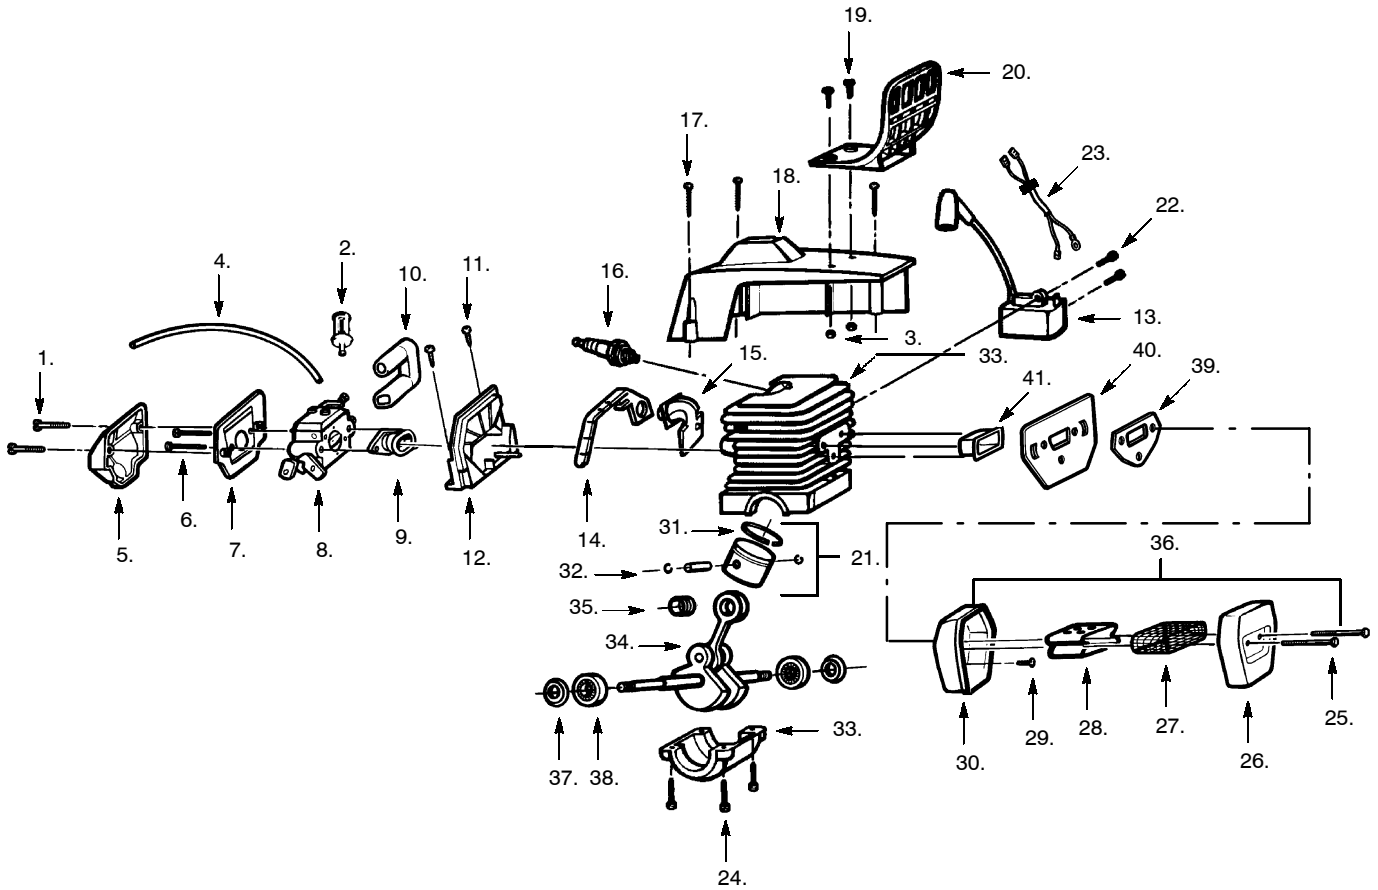

PARTS LIST NO. 530-068369		POULAN® PARTS LIST	MODEL(S) 2200, 2500, 2600, 2750, 2900 & 3050	
DATE 8/17/95	REPLACES 530-068369-11/15/94		Note: Illustration may differ from actual model due to design changes	PAGE NO. 2

Models 2750 & 2900

Ref.	Part No.	Description	Ref.	Part No.	Description	Ref.	Part No.	Description
1.	530-015899	Screw	21.	530-069548	Piston Kit (Incl. 31, 32 & 35)	40.	530-037640	Muffler Plate
2.	530-014199	Fuel Pick-up	22.	530-015895	Screw	41.	530-037652	Heat Insulator
3.	530-001543	Nut	23.	530-037467	Switch Wire Ass'y.	Not Shown		
4.	530-069247	Fuel Line	24.	530-015897	Screw			
5.	530-036141	Air Filter (Top)	25.	-	Muffler Bolt			
6.	530-015970	Screw		530-015938	5mm			
7.	530-037478	Air Filter (Bottom)		530-016170	6mm			
8.	530-035291	Carburetor	26. ✓	530-037249	Muffler Cover	530-031135	Scrench	
9.	530-037668	Intake Boot	27.	530-036103	Spark Screen	530-081232	Operator Manual	
10.	530-037530	Carb. Grommet	28. ✓	530-037813	Diffuser	530-069316	Clutch Drum (Rim)	
11.	530-015905	Screw	29.	530-015902	Bolt	530-031136	Worm Gear Puller	
12.	530-037667	Carb. Adaptor	30. ✓	530-037728	Muffler Body	530-031112	Clutch Ass'y. Tool	
13.	530-039143	Ignition Module	31.	530-037380	Piston Ring			
14.	530-019203	Turbo Clean Seal	32.	530-015697	Piston Pin Retainer			
15.	530-029813	Turbo Air Cleaner Ass'y.	33.	530-014943	C'case&Cylinder Assy			
16. ✓	952-030150	Spark Plug (CJ-7Y)	34. ✓	530-029794	C'shaft & Rod Ass'y.			
17.	530-015903	Screw	35.	530-032117	Piston Pin Bearing			
18.	530-036088	Cylinder Shield	36. ✓	530-069707	Muffler Kit (Incl. 25,26,28,30)			
19.	530-015406	Screw	37.	530-019170	C'shaft Seal			
20.	530-027181	Handguard	38.	530-032118	C'shaft Bearing			
			39.	530-019205	Muffler Gasket			

✓ = NEW PART NUMBER FOR THIS IPL

★ = REFER TO THE SERVICE REFERENCE INDICATED FOR MORE INFORMATION. (LOCATED AT END OF IPL)

● = THESE PARTS ARE ILLUSTRATED FOR CLARITY. ORDER COMPLETE ASSEMBLY.