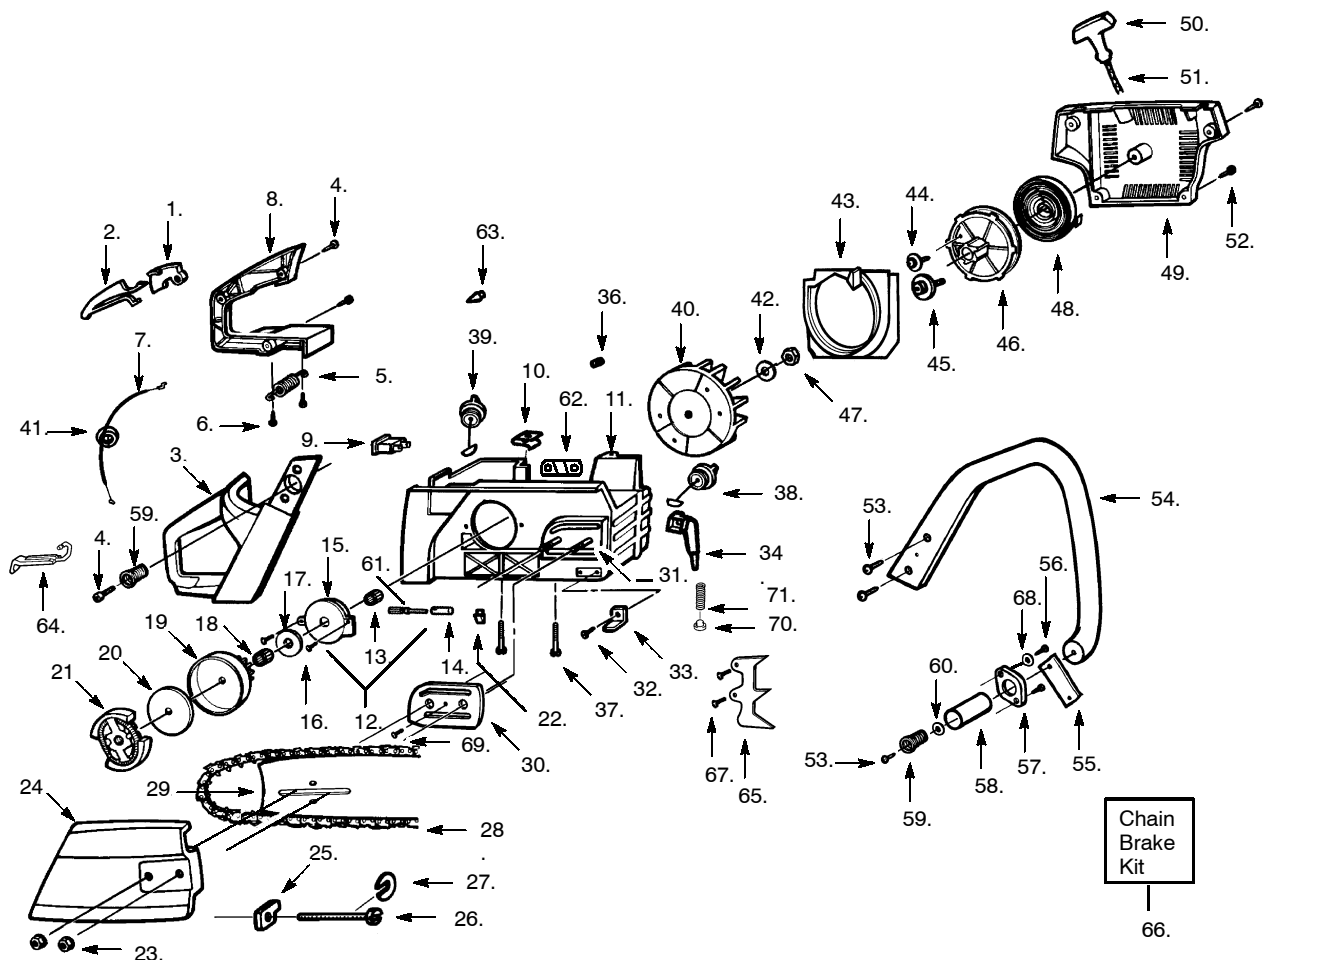

PARTS LIST NO. 530-068369		POULAN® PARTS LIST	MODEL(s) 2200, 2500, 2600, 2750, 2900 & 3050	
DATE 8/17/95	REPLACES 530-068369-11/15/94		Note: Illustration may differ from actual model due to design changes	PAGE NO. 4

Ref.	Part No.	Description	Ref.	Part No.	Description	Ref.	Part No.	Description
1.	530-036097	Throttle Trigger	28. ✓	-	Chain	45.	530-015920	Screw
2.	530-036098	Throttle Lockout		952-051211	2200/2500/2600-16"	46.	530-069313	Starter Pulley
3.	530-036087	Rear Pro Handle		952-051338	2200/2500/2600-18"	47.	530-016071	Nut
4.	530-015937	Screw		952-051301	2900-16"	48.	530-015891	Recoil Spring
5. ✓	530-038986	Isolator Spring		952-051313	2750/2900-18"	49.	530-047744	Fan Hsg. Ass'y. Kit (Incl. 43)
6.	530-015906	Screw		952-051310	2750/2900/3050-20"	50.	-	Starter Handle
7.	530-038471	Throttle Cable	29.	-	Bar		530-027569	All except 3050
8.	530-036092	Handle Cover		952-044370	2200/2500/2600-16"	✓	530-037485	3050
9.	530-037692	Ignition Switch		952-044418	2200/2500/2600-18"	51.	530-069232	Rope Kit
10.	530-015922	Speed Nut		952-044324	2900-16"	52.	530-015892	Screw
11.	-	Chassis Ass'y.		952-044325	2750/2900/3050-20"	53.	530-015984	Screw
	530-037558	2200	30.	530-037047	Bar Plate	54.	-	Handle
	530-037511	2500 & 2600	31.	530-015877	Bar Bolt		530-036091	All except 3050
	530-047005	2750, 2900 & 3050	32.	530-015937	Screw	✓	530-038327	3050
12.	530-014410	Oil Pump Ass'y. (Incl. 14, 15, & 61)	33.	530-029850	Chain Catcher	55.	530-036113	Front Strap
13.	530-029833	Oil Pump Worm	34.	530-037057	Oil Pick-up	56.	530-015952	Plate Screw
14.	530-029834	Oil Pump Barrel	35.	505-315181	Oil Intake Screen	57.	530-036101	Isolator Plate
15.	530-029835	Oil Pump Hsg.	36.	530-029868	Vent Plug	58.	530-036142	Spring Sleeve
16.	530-015896	Screw	37.	530-016037	Screw	59.	530-038985	Isolator Spring
17.	530-015907	Thrust Washer	38.	530-010846	Oil Cap Ass'y.	60.	530-015123	Washer
18.	530-032119	Clutch Bearing	39.	530-010845	Fuel Cap Ass'y.	61.	530-029838	Plunger & Gear Ass'y.
19.	-	Clutch Drum	40.	-	Flywheel Ass'y.	62.	530-036043	Bar Stud Plate
	530-069315	2200, 2500 & 2600		530-039147	All except 3050	63.	530-026119	Check Valve
	530-069342	2750, 2900 & 3050	✓	530-069747	3050	64.	530-036107	Choke Lever
20.	530-015611	Clutch Washer	41.	-	Grommet	65.	-	Spike
21.	530-014949	Clutch Ass'y.		530-037530	2750/2900 & 2500/2600-Type 1,2,3 & 4	✓	530-014469	All except 3050
22.	530-019174	Oil Seal			2200,2500/2600- Type 5 & 3050	✓	530-038990	3050
23.	530-015917	Bar Mounting Nut		530-037464		66.	952-069356	Chain Brake Ass'y.
24.	530-036231	Clutch Cover				67.	530-015906	Screw
25. ✓	530-016109	Bar Adjusting Pin	42.	530-015127	Washer	68.	530-015629	Washer
26. ✓	530-016110	Screw	43. ✓	530-047667	Baffle Plate	69.	530-015896	Screw
27. ✓	530-038593	Retainer-Bar Adjust	44.	530-016080	Screw	70. ✓	530-030189	Plug-Oiler Filter
						71. ✓	530-037821	Oil Filter

✓ = NEW PART NUMBER FOR THIS IPL

* = REFER TO THE SERVICE REFERENCE INDICATED FOR MORE INFORMATION. (LOCATED AT END OF IPL)