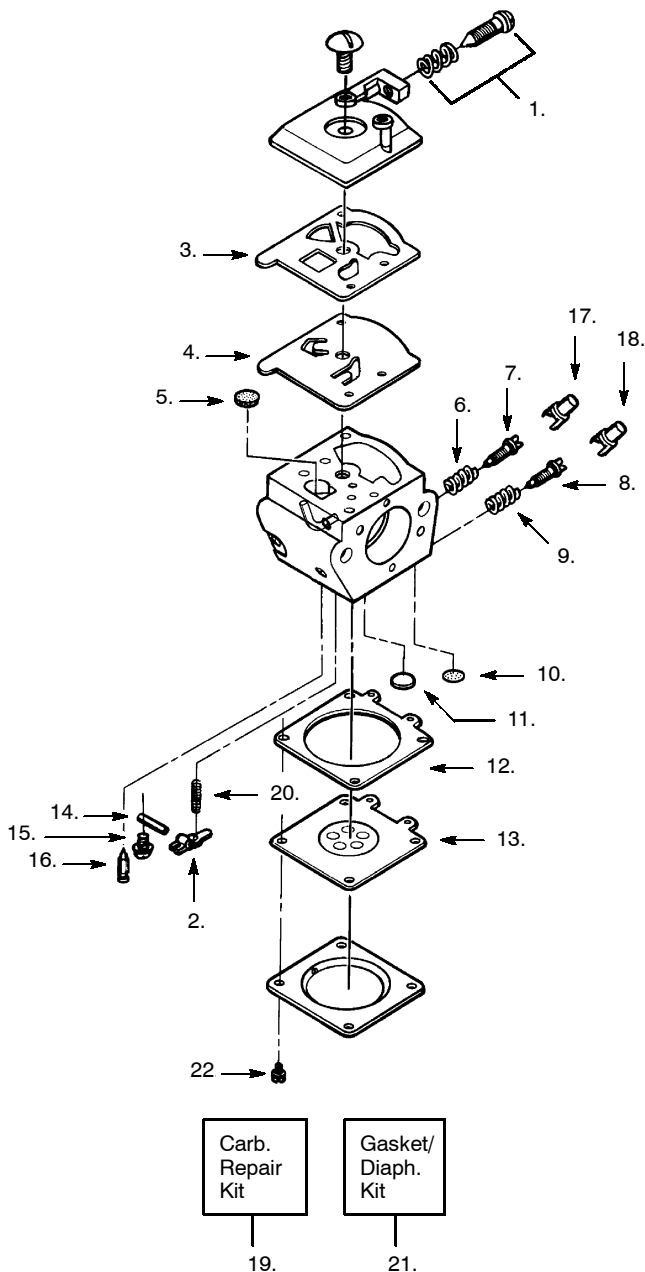

PARTS LIST NO. 530-068369		POULAN® PARTS LIST	MODEL(s) 2200, 2500, 2600, 2750, 2900 & 3050	
DATE 8/17/95	REPLACES 530-068369-11/15/94		Note: Illustration may differ from actual model due to design changes	PAGE NO. 5

Carburetor Ass'y.

WT-202, WT-285, WT-239 (#530-035330) & WT-289 (#530-069629-w/ Limiter Caps)

Ref.	Part No.	Description
1.	530-035296	Idle Adv. Screw Kit
2.	530-035303	Metering Lever
3.	530-035164	Fuel Pump Gasket
4.	530-035166	Fuel Pump Diaphragm
5.	530-035300	Fuel Inlet Screen
6.	530-035293	Needle Spring (Low Speed)
7.	-	Low Speed Needle
	530-035281	WT-202, 239 & 285
	530-035383	WT-289
8.	-	High Speed Needle
	530-037294	WT-202, 239 & 285
	530-037259	WT-239
	530-035384	WT-289
9.	530-035295	Needle Spring (High Speed)
10.	530-035162	Welch Plug (5/16)
11.	530-035299	Cup Plug
12.	530-035165	Metering Diaphragm Gasket
13.	530-035014	Metering Diaphragm
14.	530-035028	Metering Lever Pin
15.	530-035016	Metering Lever Pin Screw
16.	530-035301	Inlet Needle Valve
17.	530-038318	Limiter Cap - High WT-289 only
18.	530-038317	Limiter Cap - Low WT-289 only
19.	530-035298	Carburetor Repair Kit (Incl. 3-5 & 10-18)
20.	530-035302	Metering Lever Spring
21.	530-035173	Gasket/Diaphragm Kit (Incl. 3, 4, 12 & 13)
22.	530-035021	Metering Cover Screw Ass'y
Not	Shown	
	530-031157	Limiter Cap Removal Tool
	530-031161	Limiter Cap Insertion Tool