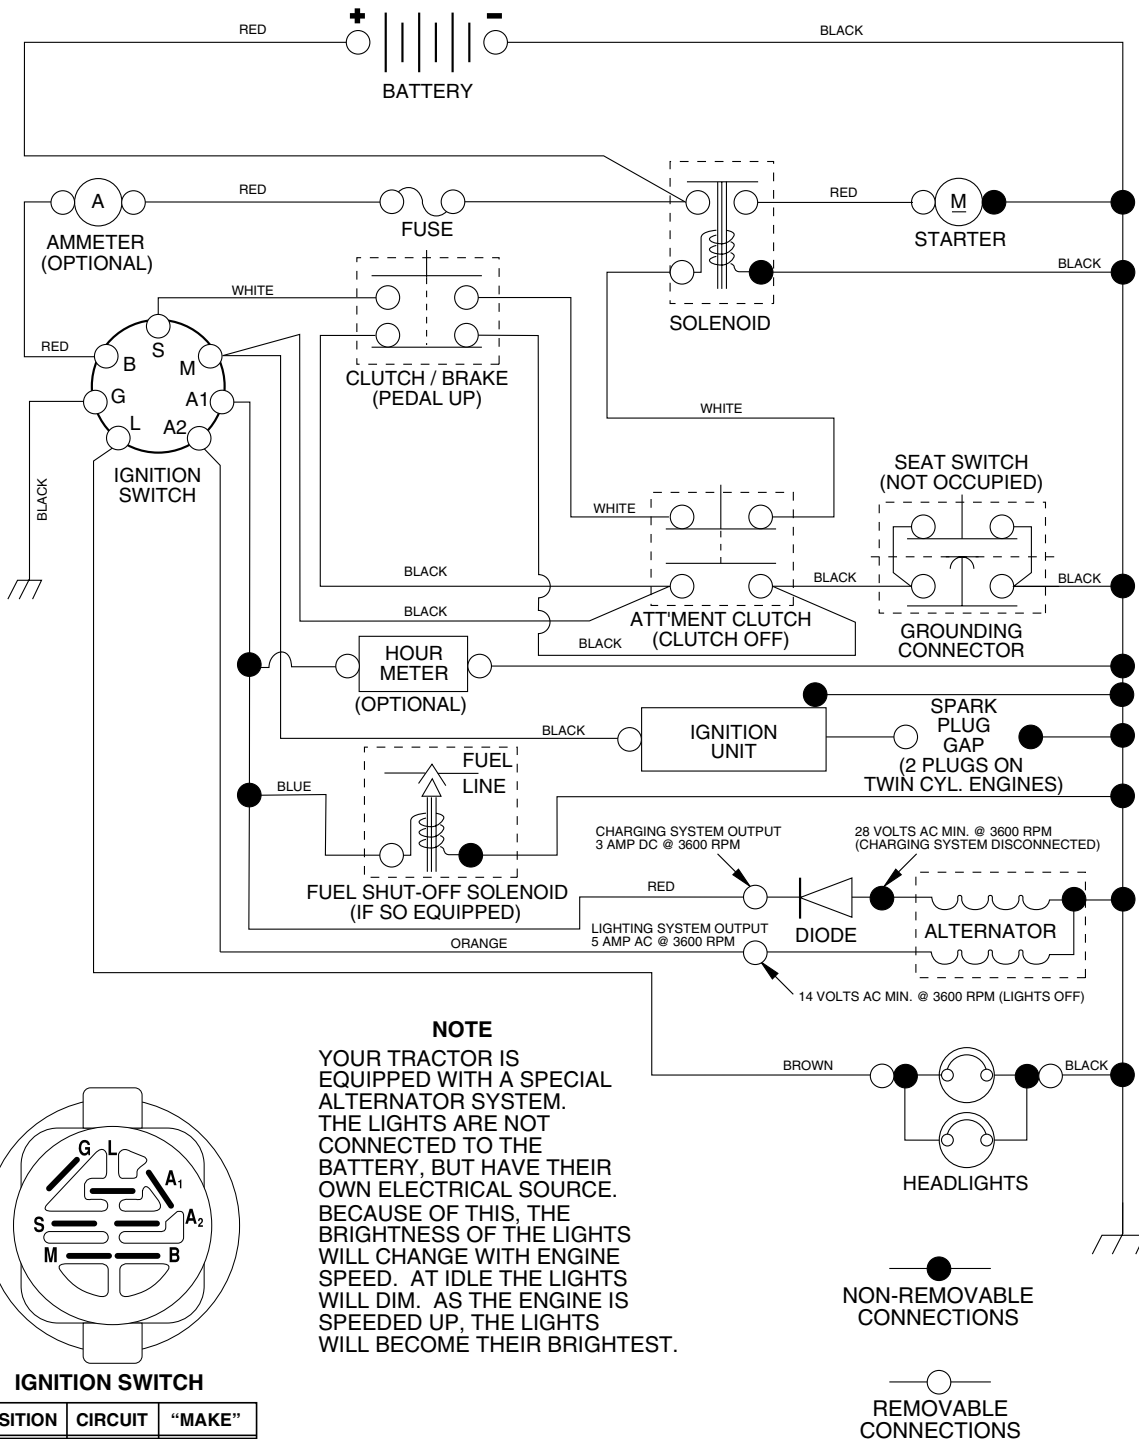

TRACTOR -- MODEL NUMBER 271190

SCHEMATIC

REPAIR PARTS

TRACTOR -- MODEL NUMBER 271190

ELECTRICAL

TRACTOR -- MODEL NUMBER 271190

ELECTRICAL

KEY NO.	PART NO.	DESCRIPTION
1	163465	Battery
2	74760412	Bolt, Hex Head 1/4-20 unc x 3/4
8	176689	Box Battery Fender
16	176138	Switch, Interlock
21	175688	Harness, Light Socket (Includes 4152J)
22	4152J	Bulb, Light
24	4799J	Cable, Battery, 6 Ga. Red, 11"
25	146147	Cable, Battery, 6 Ga. Red, W/16 Wire
26	175158	Fuse
27	73510400	Nut Keps Hex 1/4-20 unc
28	4207J	Cable, Ground, 6 Ga. Black, 12"
29	121305X	Switch, Plunger
30	175566	Switch, Ignition
33	140401	Key, Ignition
40	179720	Harness, Ignition
41	71110408	Bolt, Hex Head, Fin. 1/4-20 x 1/2
42	131563	Cover, Terminal, Red
43	178861	Solenoid
48	140844	Adaptor Ammeter Rectangular
52	141940	Protection Wire Loop
90	180449	Cover Terminal Battery

NOTE: All component dimensions given in U. S. inches
1 inch = 25.4 mm

TRACTOR -- MODEL NUMBER 271190

ENGINE

TRACTOR -- MODEL NUMBER 271190

ENGINE

KEY PART NO.	PART NO.	DESCRIPTION
1	170551	Control Th/ch
2	17720408	Screw Hex Thd Cut 1/4-20 x 1/2
3	-----	Engine Briggs Model 282H07-0231-E1 (Order parts from Engine Manufacturer)
4	137352	Muffler
13	165291	Gasket Eng 1 313 Id Tin Plated
14	148456	Tube Drain Oil Easy
23	169837	Shield Browning
29	137180	Kit Spark Arrestor (Flat Scrn)
31	184900	Tank Fuel Front 1 25
32	140527	Cap Asm Fuel
33	123487X	Clamp Hose Blk
37	137040	Line Fuel 20"
38	181654	Plug Drain Oil Easy
40	124028X	Bushing Snap Nyl Blk Fuel Line
44	17670412	Screw Hexwsh Thdrol 1/4-20 x 3/4
45	17000612	Screw Hex Wsh Thdrol 3/8-16
46	19091416	Washer 9/32 x 7/8 x 16 Ga.
72	183906	Screw Socket Head 5/16-18 x 1
78	17060620	Screw 3/8-16 x 1-1/4
81	73510400	Nut Keps Hex 1/4-20 unc