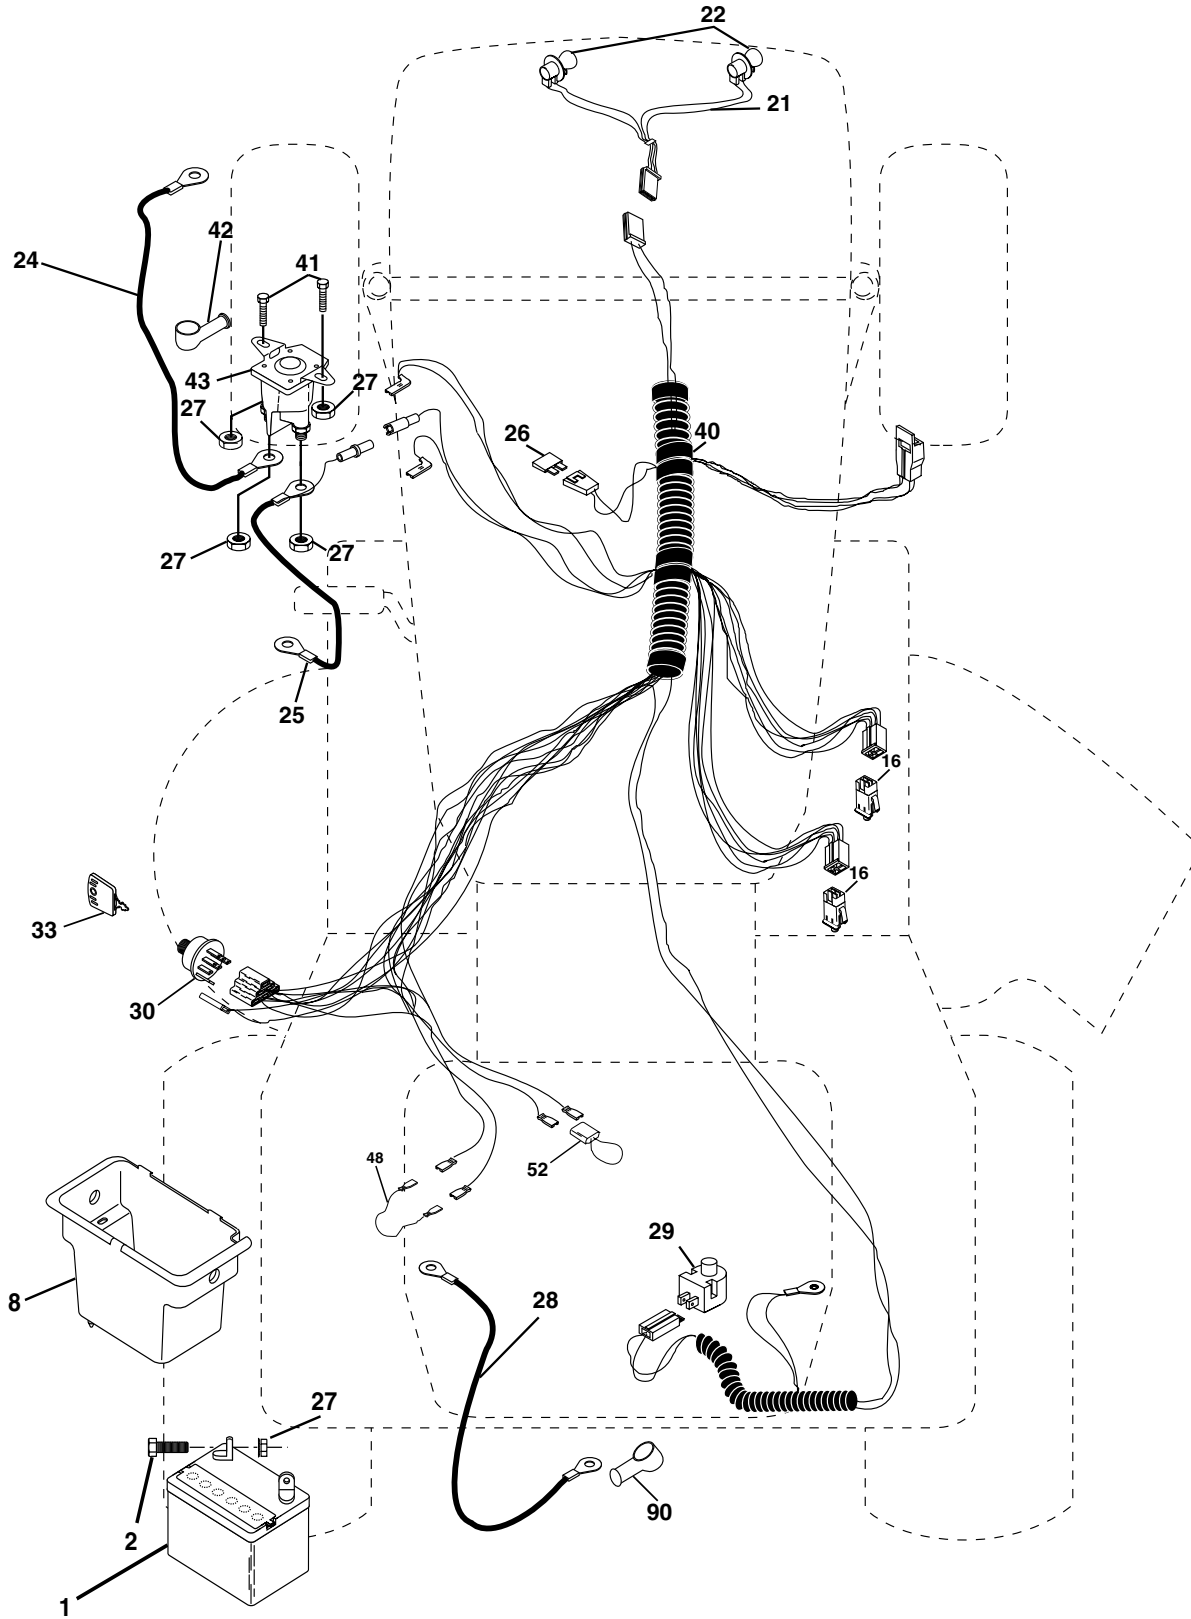

TRACTOR -- MODEL NUMBER 271190

SCHEMATIC

REPAIR PARTS

TRACTOR -- MODEL NUMBER 271190

ELECTRICAL

TRACTOR -- MODEL NUMBER 271190

ELECTRICAL

KEY NO.	PART NO.	DESCRIPTION
1	163465	Battery
2	74760412	Bolt, Hex Head 1/4-20 unc x 3/4
8	176689	Box Battery Fender
16	176138	Switch, Interlock
21	175688	Harness, Light Socket (Includes 4152J)
22	4152J	Bulb, Light
24	4799J	Cable, Battery, 6 Ga. Red, 11"
25	146147	Cable, Battery, 6 Ga. Red, W/16 Wire
26	175158	Fuse
27	73510400	Nut Keps Hex 1/4-20 unc
28	4207J	Cable, Ground, 6 Ga. Black, 12"
29	121305X	Switch, Plunger
30	175566	Switch, Ignition
33	140401	Key, Ignition
40	179720	Harness, Ignition
41	71110408	Bolt, Hex Head, Fin. 1/4-20 x 1/2
42	131563	Cover, Terminal, Red
43	178861	Solenoid
48	140844	Adaptor Ammeter Rectangular
52	141940	Protection Wire Loop
90	180449	Cover Terminal Battery