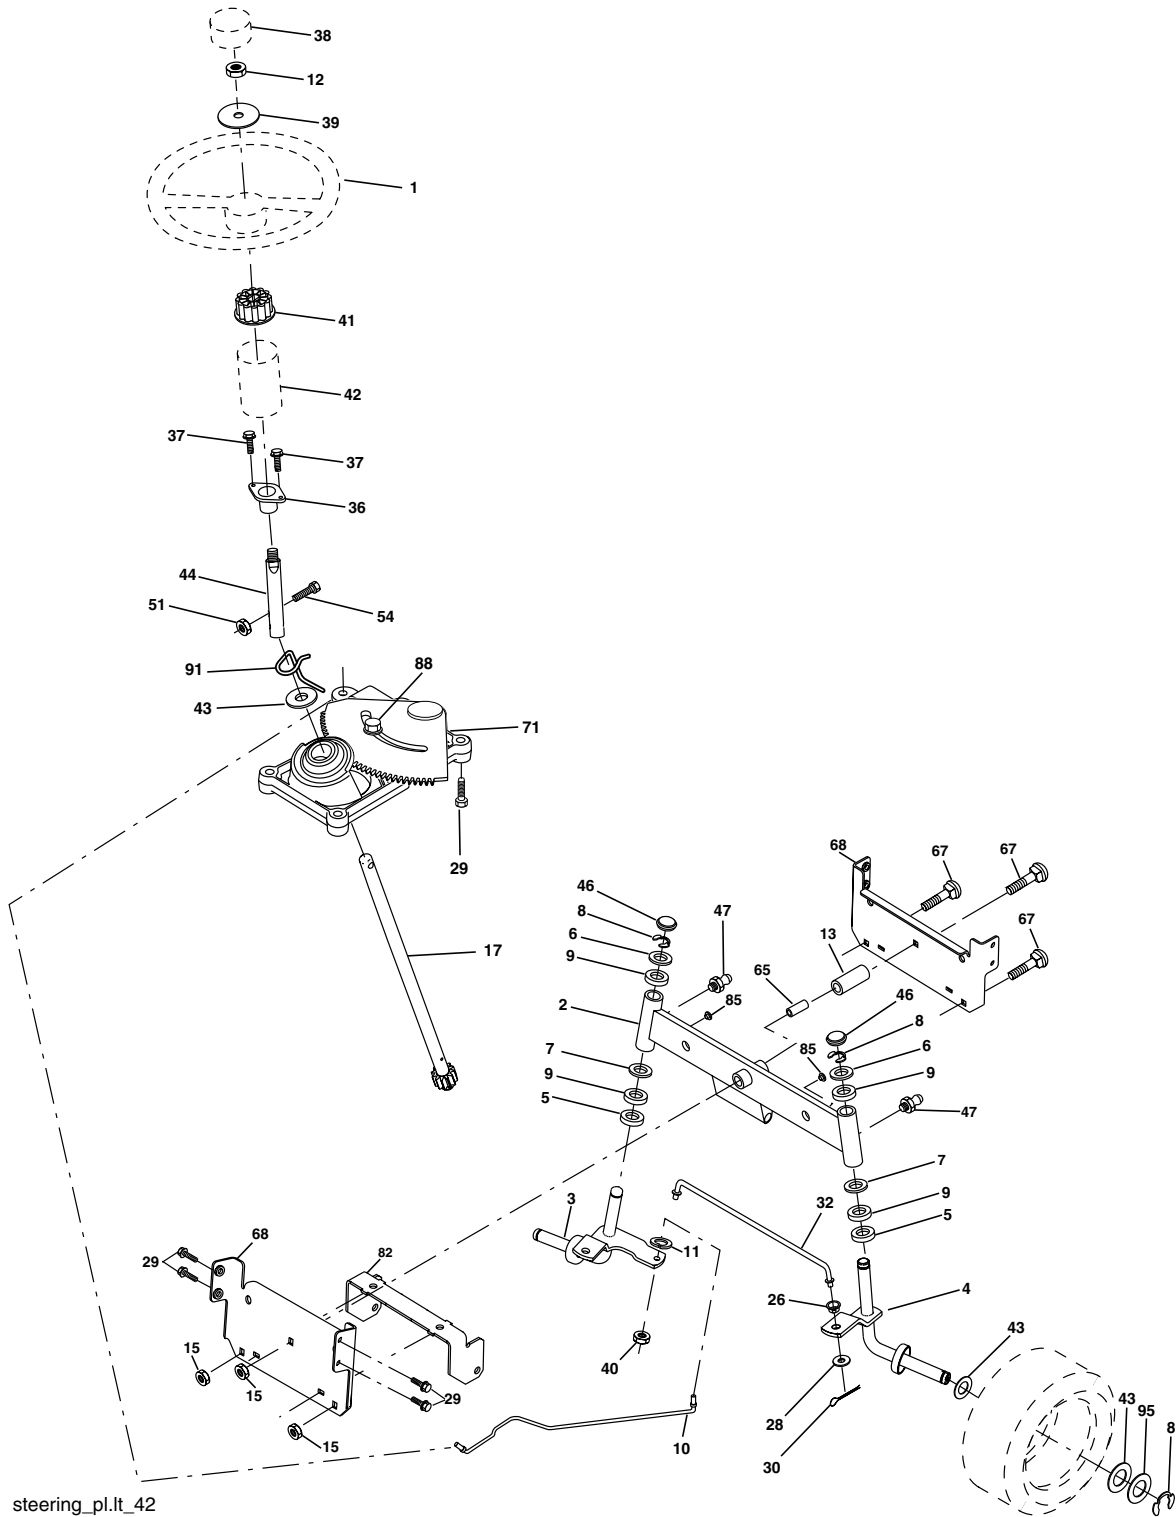

NOTE: All component dimensions given in U. S.
inches 1 inch = 25.4 mm

TRACTOR -- MODEL NUMBER 271190

STEERING

TRACTOR -- MODEL NUMBER 271190**STEERING**

KEY NO.	PART NO.	DESCRIPTION
1	140044X428	Steering Wheel
2	175131	Axle Assembly
3	169840	Spindle Assembly, L.H.
4	169839	Spindle Assembly, R.H.
5	6266H	Bearing, Race, Thrust, Hardened
6	121748X	Washer 25/32 x 1-5/8 x 16 Ga.
7	19272016	Washer 27/32 x 1-1/4 x 16 Ga.
8	12000029	Ring, Klip
9	3366R	Bearing, Steering Column
10	175121	Draglink
11	10040600	Washer, Lock
12	73940800	Nut Hex Jam Toplock 1/2-20
13	136518	Spacer Bearing Axle Front
15	145212	Hexflange Lock
17	180641	Shaft Assembly, Steering
26	126847X	Bushing, Link, Drag
28	19131416	Washer 13/32 x 7/8 x 16 Ga.
29	17000612	Screw, 3/8-16 x 3/4
30	76020412	Pin
32	130465	Rod, Tie
36	155099	Bushing, Steering
37	152927	Screw
38	140045X428	Cap, Steering Wheel
39	19183812	Washer 9/16 x 2-3/8
40	73540600	Nut Crownlock 3/8-24
41	186737	Adaptor, Steering Wheel
42	145054X428	Boot, Steering
43	121749X	Washer 25/32 x 1-1/4 x 16 Ga.
44	180640	Shaft Extension Steering
46	121232X	Cap, Spindle
47	183226	Fitting, Grease
51	73540400	Nut 1/4-28
54	71130420	Bolt Hex 1/4-28 x 1-1/4
65	160367	Spacer Brace Axle
67	72110618	Bolt, Rdhd Sq 3/8-16 unc x 2-1/4
68	169827	Axle, Brace
71	175146	Steering Asm
82	169835	Bracket Susp Chassis Front
85	133835	Fastener Christmas Tree
88	175118	Shoulder Bolt
91	175553	Clip Steering
95	188967	Washer Harden .793 x 1.637 x 060