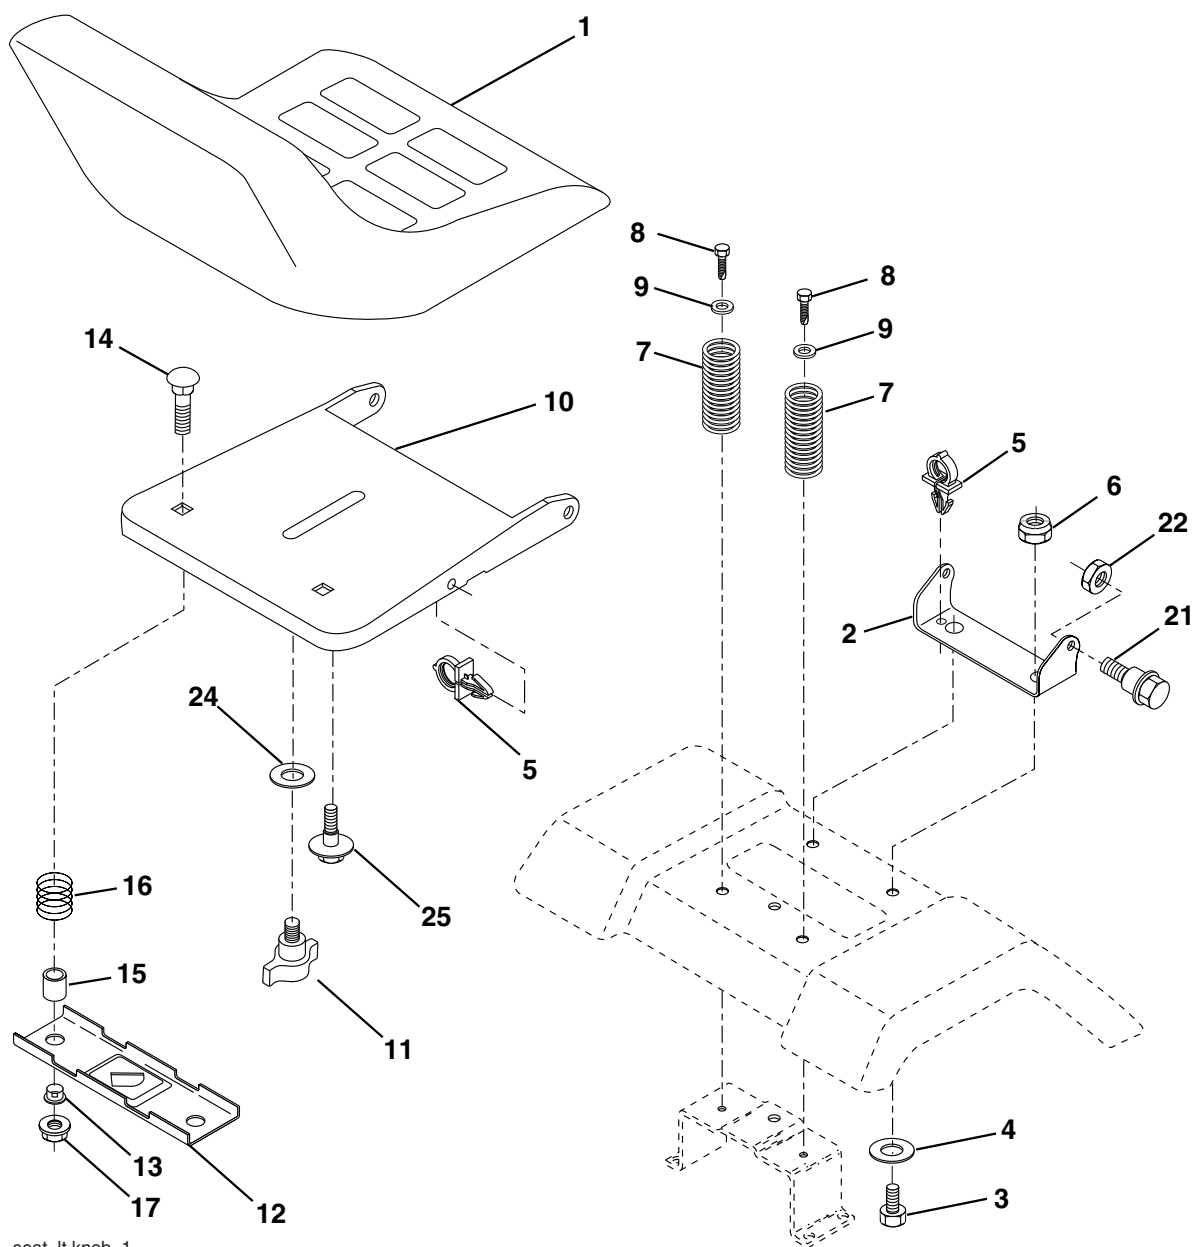

TRACTOR -- MODEL NUMBER 271190

SEAT ASSEMBLY

seat_lt.knob_1

KEY PART NO. NO.

KEY PART NO.	NO.	DESCRIPTION
1	175389	Seat
2	140551	Bracket Pvt St
3	71110616	Bolt Fin Hex 3/8-16 unc x 1
4	19131610	Washer Flat 13/32 x1 x10 Ga.
5	145006	Clip Push-In Hinged
6	73800600	Locknut Hex W/Wsh 3/8-16
7	124181X	Spring Seat Cprsn 2 250 Blk
8	17000616	Screw 3/8-16 x 1
9	19131614	Washer 13/32 x 1 x 14 Ga.
10	182493	Pan Seat
11	166369	Knob Seat Adj. Wingnut
12	121246X	Bracket Mounting Switch

KEY PART NO. NO.

KEY PART NO.	NO.	DESCRIPTION
13	121248X	Bushing Snap Blk Nyl 50 Id
14	72050412	Bolt Rdhd Sht 1/4-20 x 1-1/2
15	134300	Spacer Split 28x 96 Yel Zinc
16	121250X	Spring Cprsn 1 27 Blk Pnt
17	123976X	Nut Lock 1/4 Lge Flg Gr. 5
21	171852	Bolt Shld 5/16-18 unc
22	73800500	Nut Lock Hex W/Ins 5/16-18
24	19171912	Washer 17/32 x 1-3/16 x 12 Ga.
25	127018X	Bolt Shoulder 5/16-18 x 62

NOTE: All component dimensions given in U. S. inches 1 inch = 25.4 mm