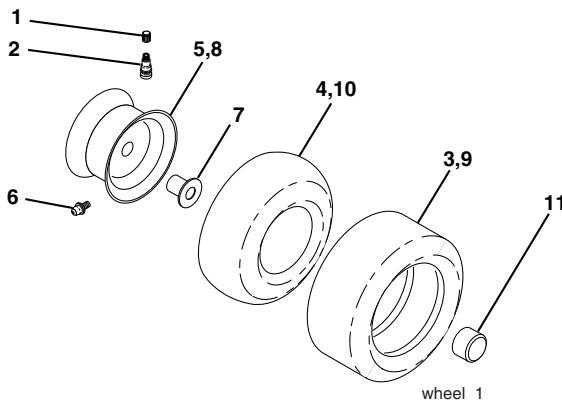

WHEELS AND TIRES

KEY NO.	PART NO.	DESCRIPTION
1	59192	Cap Valve Tire
2	65139	Stem Valve
3	106222X	Tire F Ts 15 X 6 0 - 6 Service
4	59904	Tube Front (Service Item Only)
5	106732X624	Rim Asm 6"front Service
6	278H	Fitting Grease (Front Wheel Only)
7	9040H	Bearing Flange (front Wheel Only)
8	106108X624	Rim Asm 8"rear Service
9	124635X	Tire Rear
10	7152J	Tube Rear (Service Item Only)
11	104757X428	Cap Axle Blk 1 50 X 1 00
--	144334	Sealant, Tire (10 oz. Tube)

NOTE: All component dimensions given in U. S. inches 1 inch = 25.4 mm