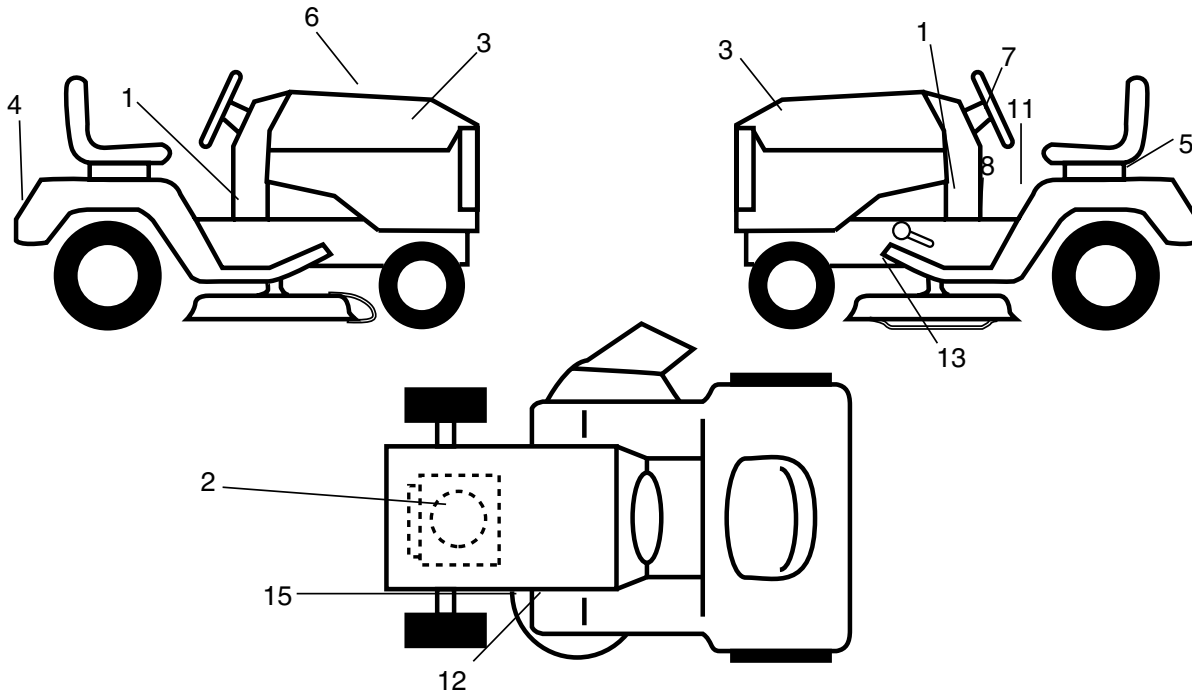

NOTE: All component dimensions given in U. S. inches
1 inch = 25.4 mm

TRACTOR -- MODEL NUMBER 271190

ENGINE

TRACTOR -- MODEL NUMBER 271190

ENGINE

KEY PART NO.	PART NO.	DESCRIPTION
1	170551	Control Th/ch
2	17720408	Screw Hex Thd Cut 1/4-20 x 1/2
3	-----	Engine Briggs Model 282H07-0231-E1 (Order parts from Engine Manufacturer)
4	137352	Muffler
13	165291	Gasket Eng 1 313 Id Tin Plated
14	148456	Tube Drain Oil Easy
23	169837	Shield Browning
29	137180	Kit Spark Arrestor (Flat Scrn)
31	184900	Tank Fuel Front 1 25
32	140527	Cap Asm Fuel
33	123487X	Clamp Hose Blk
37	137040	Line Fuel 20"
38	181654	Plug Drain Oil Easy
40	124028X	Bushing Snap Nyl Blk Fuel Line
44	17670412	Screw Hexwsh Thdrol 1/4-20 x 3/4
45	17000612	Screw Hex Wsh Thdrol 3/8-16
46	19091416	Washer 9/32 x 7/8 x 16 Ga.
72	183906	Screw Socket Head 5/16-18 x 1
78	17060620	Screw 3/8-16 x 1-1/4
81	73510400	Nut Keps Hex 1/4-20 unc

TRACTOR -- MODEL NUMBER 271190

SEAT ASSEMBLY

seat_lt.knob_1

KEY PART NO. NO.

KEY PART NO.	NO.	DESCRIPTION
1	175389	Seat
2	140551	Bracket Pvt St
3	71110616	Bolt Fin Hex 3/8-16 unc x 1
4	19131610	Washer Flat 13/32 x1 x10 Ga.
5	145006	Clip Push-In Hinged
6	73800600	Locknut Hex W/Wsh 3/8-16
7	124181X	Spring Seat Cprsn 2 250 Blk
8	17000616	Screw 3/8-16 x 1
9	19131614	Washer 13/32 x 1 x 14 Ga.
10	182493	Pan Seat
11	166369	Knob Seat Adj. Wingnut
12	121246X	Bracket Mounting Switch

NOTE: All component dimensions given in U. S. inches 1 inch = 25.4 mm

TRACTOR -- MODEL NUMBER 271190

DECALS

KEY NO.	PART NO.	DESCRIPTION
1	181685	Decal Lower Dash
2	184769	Decal Engine
3	171828	Decal Hood
4	171829	Decal Fender
5	145005	Decal Battery Danger
6	189806	Decal Replacement
7	171830	Decal Steering
8	156867	Decal, Oper sdl P/L Gear