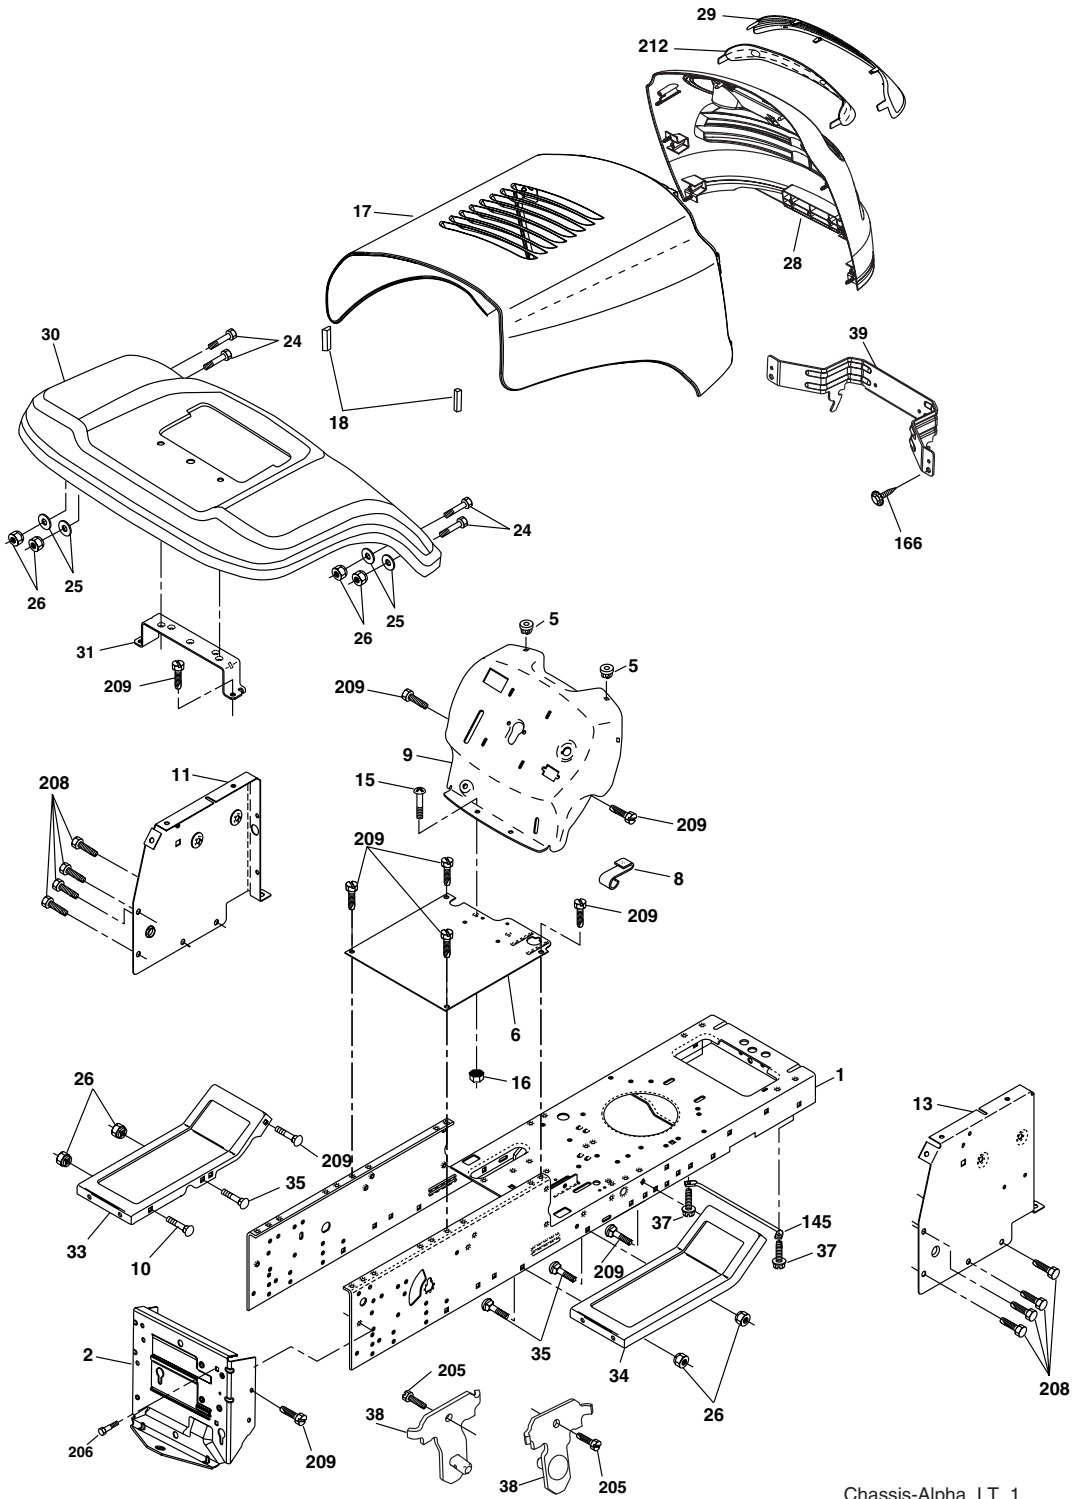

TRACTOR -- MODEL NUMBER 271190

CHASSIS AND ENCLOSURES

Chassis-Alpha_LT_1

TRACTOR -- MODEL NUMBER 271190
CHASSIS AND ENCLOSURES

KEY NO.	PART NO.	DESCRIPTION
1	174620	Chassis
2	176554	Drawbar
5	155272	Bumper Hood/Dash
6	174643X014	Saddle Silkscr Flt LT
8	155138	Clip Retainer Slide-On
9	168347X011	Dash
10	72140608	Bolt Rdhd Sqnk 3/8-16 unc x 1
11	174996	Panel Dash LH
13	172105X010	Panel Silkscr Dash RH
15	74180512	Screw Mach TRHD 5/16-18 unc x 3/4
16	73510500	Nut Keps 5/16-18 Unc
17	187559X417	Hood Asm
18	126938X	Bumper Hood
24	74780616	Bolt Fin Hex 3/8-16 unc x 1 Gr. 5
25	19131312	Washer 13/32 X 13/16 x 12 Ga.
26	73680600	Nut Hex Lock W/Ins. 3/8-16 unc
28	187598	Grille/Lens Asm
29	187567X599	Lens Headlight Bar
30	169465X417	Fender
31	136619	Bracket Fender Repl 109873X
33	179716X417	Footrest Pnt Lh
34	179717X417	Footrest Pnt Rh
35	72110606	Bolt Rdhd Sht Sqnk 3/8-16 x 3/4
37	17490508	Screw Thdrol 5/16-18 x 1/2
38	175710	Bracket Asm Pivot Mower Rear
39	187568	Bracket Pivot ALPHA LT
145	156524	Rod Pivot Chassis/Hood
166	171875	Screw HWHD Hi-Lo # 13-16 x 5/8
205	17490608	Screw Thdrol 3/8-16 x 1/2
206	170165	Bolt Shoulder 5/16-18
208	17670608	Screw thdrol 3/8-16 x 1/2
209	17000612	Screw Hex Wsh Thdrol 3/8-16
212	187569	Insert Lens Reflective
--	5479J	Plug Button Blk 359 Dia Choke

NOTE: All component dimensions given in U. S. inches 1 inch = 25.4 mm