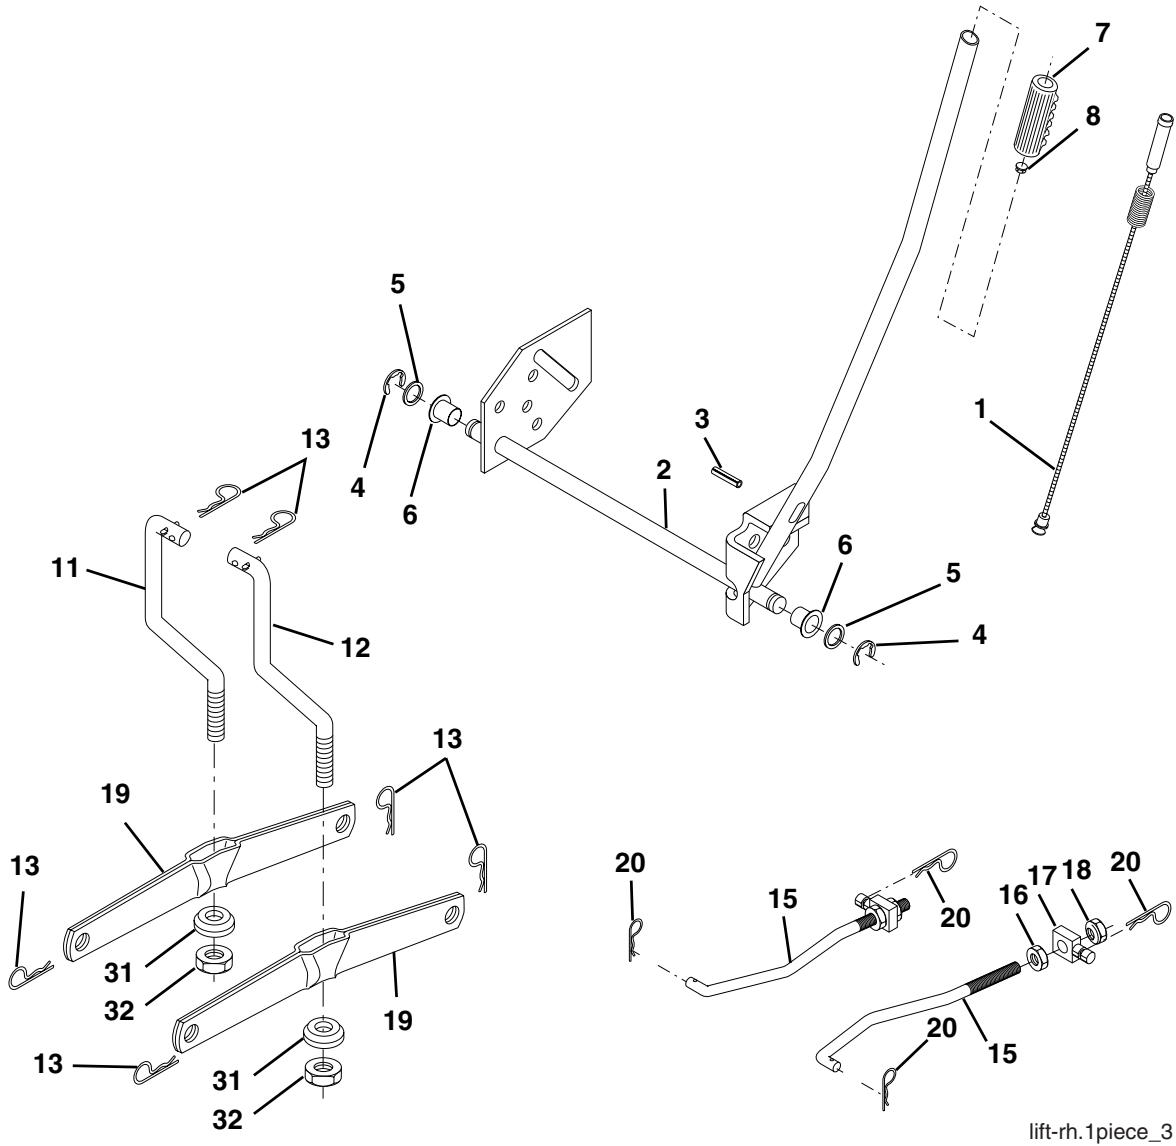

NOTE: All component dimensions given in U. S. inches 1 inch = 25.4 mm

TRACTOR -- MODEL NUMBER 271190

DECALS

KEY NO.	PART NO.	DESCRIPTION
1	181685	Decal Lower Dash
2	184769	Decal Engine
3	171828	Decal Hood
4	171829	Decal Fender
5	145005	Decal Battery Danger
6	189806	Decal Replacement
7	171830	Decal Steering
8	156867	Decal, Oper sdl P/L Gear

WHEELS AND TIRES

KEY NO.	PART NO.	DESCRIPTION
1	59192	Cap Valve Tire
2	65139	Stem Valve
3	106222X	Tire F Ts 15 X 6 0 - 6 Service
4	59904	Tube Front (Service Item Only)
5	106732X624	Rim Asm 6"front Service
6	278H	Fitting Grease (Front Wheel Only)
7	9040H	Bearing Flange (front Wheel Only)
8	106108X624	Rim Asm 8"rear Service
9	124635X	Tire Rear
10	7152J	Tube Rear (Service Item Only)
11	104757X428	Cap Axle Blk 1 50 X 1 00
--	144334	Sealant, Tire (10 oz. Tube)

NOTE: All component dimensions given in U. S. inches 1 inch = 25.4 mm

TRACTOR -- MODEL NUMBER 271190

LIFT ASSEMBLY

lift-rh.1piece_3

TRACTOR -- MODEL NUMBER 271190

LIFT ASSEMBLY

KEY	PART	
NO.	NO.	DESCRIPTION
1	159460	Wire Asm Inner W/plunger
2	159471	Shaft Asm Lift
3	105767X	Pin Groove 1 500 Zinc
4	12000002	E Ring #5133-62
5	19211621	Washer Pltd 21/32 x 1 x 21 Ga.
6	120183X	Bearing Nylon Blk 629 Id
7	125631X	Grip Handle Fluted Blk
8	122365X	Button Plunger Red
11	139865	Link Lift LH
12	139866	Link Lift RH
13	4939M	Retainer Spring
15	173288	Link Front
16	73350800	Nut Jam Hex 1/2-13 unc
17	175689	Trunnion Blk Zinc
18	73800800	Nut Lock w/Wsh 1/2-13 unc
19	139868	Arm Suspension Rear
20	163552	Retainer Spring Zinc
31	169865	Bearing Pvt Lift
32	73540600	Nut Crownlock 3/8-24