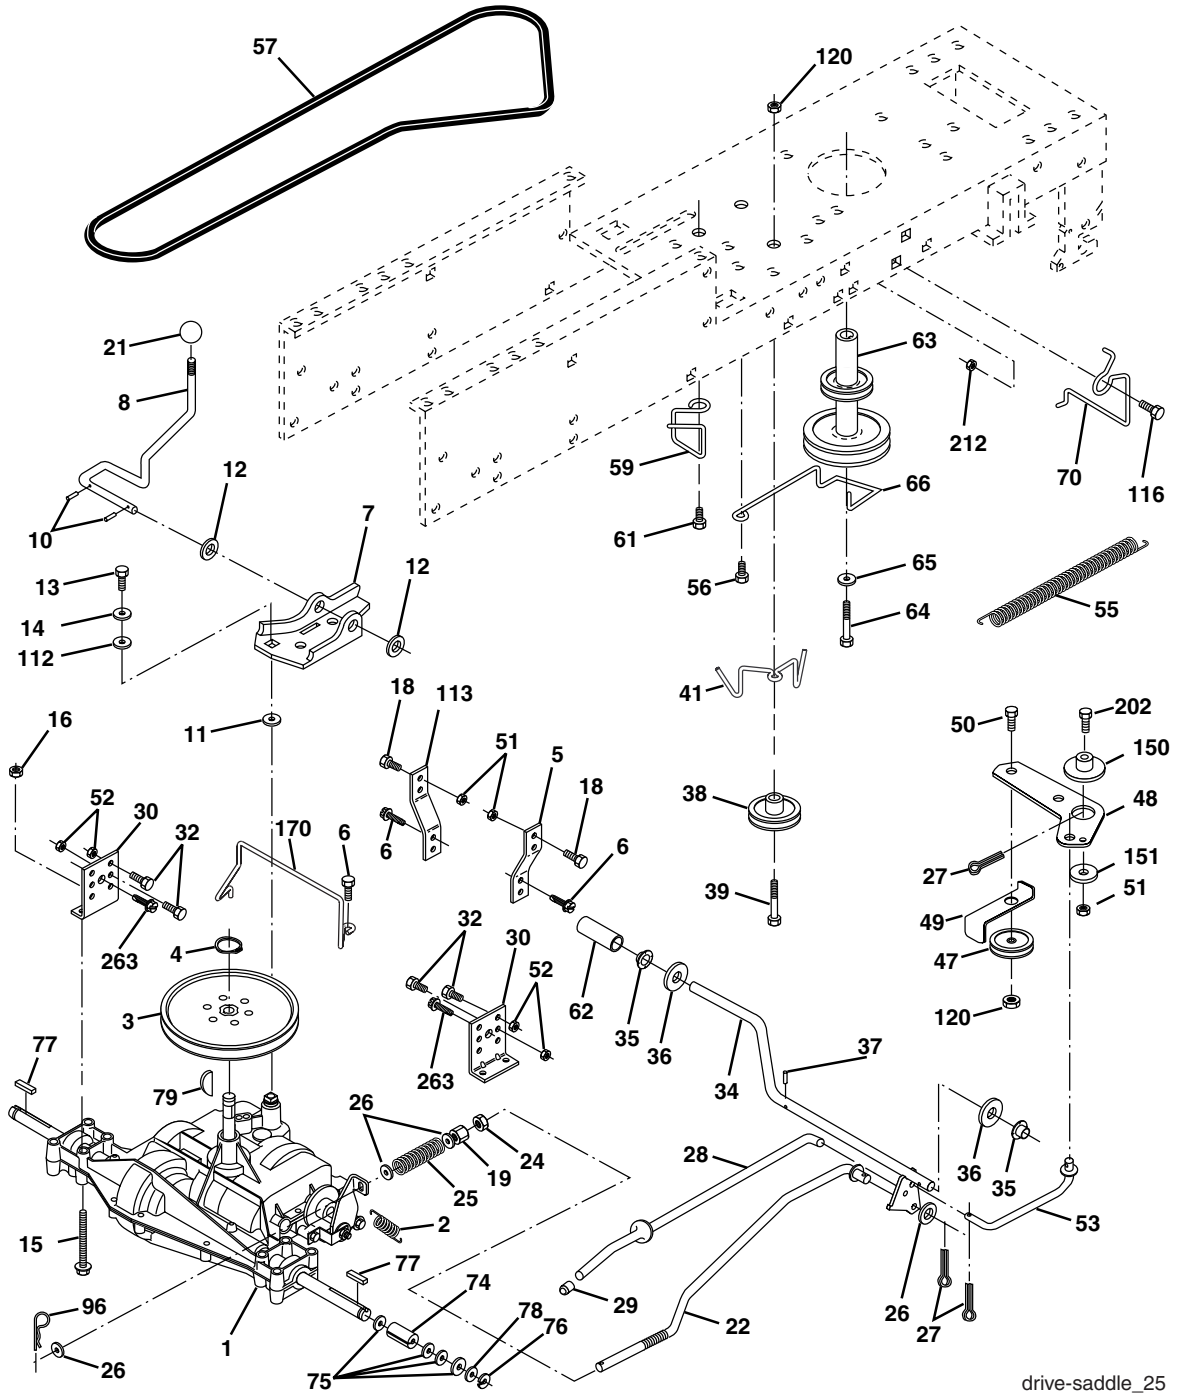

TRACTOR -- MODEL NUMBER 271190

GROUND DRIVE

TRACTOR -- MODEL NUMBER 271190

GROUND DRIVE

KEY NO.	PART NO.	DESCRIPTION	KEY NO.	PART NO.	DESCRIPTION
1	-----	Transaxle Dana D4360-139 (Order parts from transaxle Manufacturer)	48	154407	Bellcrank Asm. Clutch
2	146682	Spring Return Brake T/a Zinc	49	123205X	Retainer Belt Style Spring
3	123666X	Pulley Transaxle 18/20" tires	50	72110612	Bolt 3/8-16 x 1-1/2 Gr. 5
4	12000028	Ring Retainer # 5100-62	51	73680600	Nut Crownlock 3/8-16 unc
5	121520X	Strap Torque 30 Degrees	52	73680500	Nut Crown Lock 5/16-18
6	17000512	Screw 5/16-18 x 3/4	53	105710X	Link Clutch 7 66
7	162240	Bracket Saddle Shift T/a	55	105709X	Spring Return Clutch 6 75
8	131679	Rod Shf Sdl LY/YT Str Blk	56	17060620	Screw 3/8-16 x 1-1/4
10	76020416	Pin Cotter 1/8 x 1 Cad	57	160855	V-Belt Gd Drive 9530
11	105701X	Washer Plate 388 Sq Hole	59	169691	Keeper Belt Centerspan
12	19151216	Washer 15/32 x 3/4 x 16 Ga.	61	17120614	Screw 3/8-16 x .875
13	74550412	Bolt 1/4-28 unf Gr. 8 W/Patch	62	8883R	Cover Pedal Blk Round
14	10040400	Washer Lock Hvy Helical 1/4	63	175410	Pulley Eng Cl Cable
15	74490544	Bolt Hex Flghd 5/16-18 x Gr. 5	64	173937	Bolt Hex 7/16-20 x 4 Gr. 5-1.5 Thr.
16	73800500	Nut 5/16-18	65	10040700	Washer Lock Hlcl Spr 7/16
18	74780616	Bolt Fin Hex 3/8-16 unc x 1 Gr. 5	66	154778	Keeper Belt Engine FP
19	73800600	Nut Lock Hex W/Ins. 3/8-16 unc	70	134683	Guide Belt Mower Drive RH
21	106933X	Knob Rd 1/2-13 Plstc Thds	74	109502X	Spacer Axle
22	130804	Rod Brake Blk Zinc 26 840	75	121749X	Washer 25/32 x 1-1/4 x16 Ga.
24	73350600	Nut Hex Jam 3/8-16 unc	76	12000001	E-ring #5133-75
25	106888X	Spring Rod Brake 2 00 Zinc	77	123583X	Key Square 2 0 x 1845/ 1865
26	19131316	Washer 13/32 x 13/16 x 16 Ga.	78	121748X	Washer 25/32 x1-5/8 x 16 Ga.
27	76020412	Pin Cotter 1/8 x 3/4 Cad	79	2228M	Key Woodruff #9 3/16 x 3/4
28	175765	Rod Brake Parking Lt/Yt	96	4497H	Retainer Spring 1
29	71673	Cap Brake Parking	112	19091210	Washer 9/32 x 3/4 x 10 Ga.
30	174973	Bracket Mtg Transaxle	113	127285X	Strap Torque LH LT
32	74760512	Bolt Hex Hd 5/16-18 unc x 3/4	116	72140608	Bolt 3/8-16 x 1
34	175578	Shaft Asm Pedal Foot Nibbed	120	73900600	Nut Lock Flg 3/8-16
35	120183X	Bearing Nylon Blk 629 Id	150	175456	Spacer Retainer
36	19211616	Washer 21/32 x 1 x 16 Ga.	151	19133210	Washer 13/32 x 2 x 10 Ga.
37	1572H	Pin Roll 3/16 x 1"	170	178394	Keeper Belt Transaxle Gear
38	179114	Pulley Composite Flat	202	72110614	Bolt Carr. Sh 3/8-16 x 1-3/4 Gr. 5
39	872110622	Bolt Rdhd 3/8-16 unc x 2-3/4 Gr. 5	212	145212	Nut Hex Flange Lock
41	175556	Keeper Belt Idler	263	817000612	Screw Hexwsh Thdr. 3/8-16 x 3/4
47	127783	Pulley Idler V Groove Plastic			

NOTE: All component dimensions given in U. S.
inches 1 inch = 25.4 mm