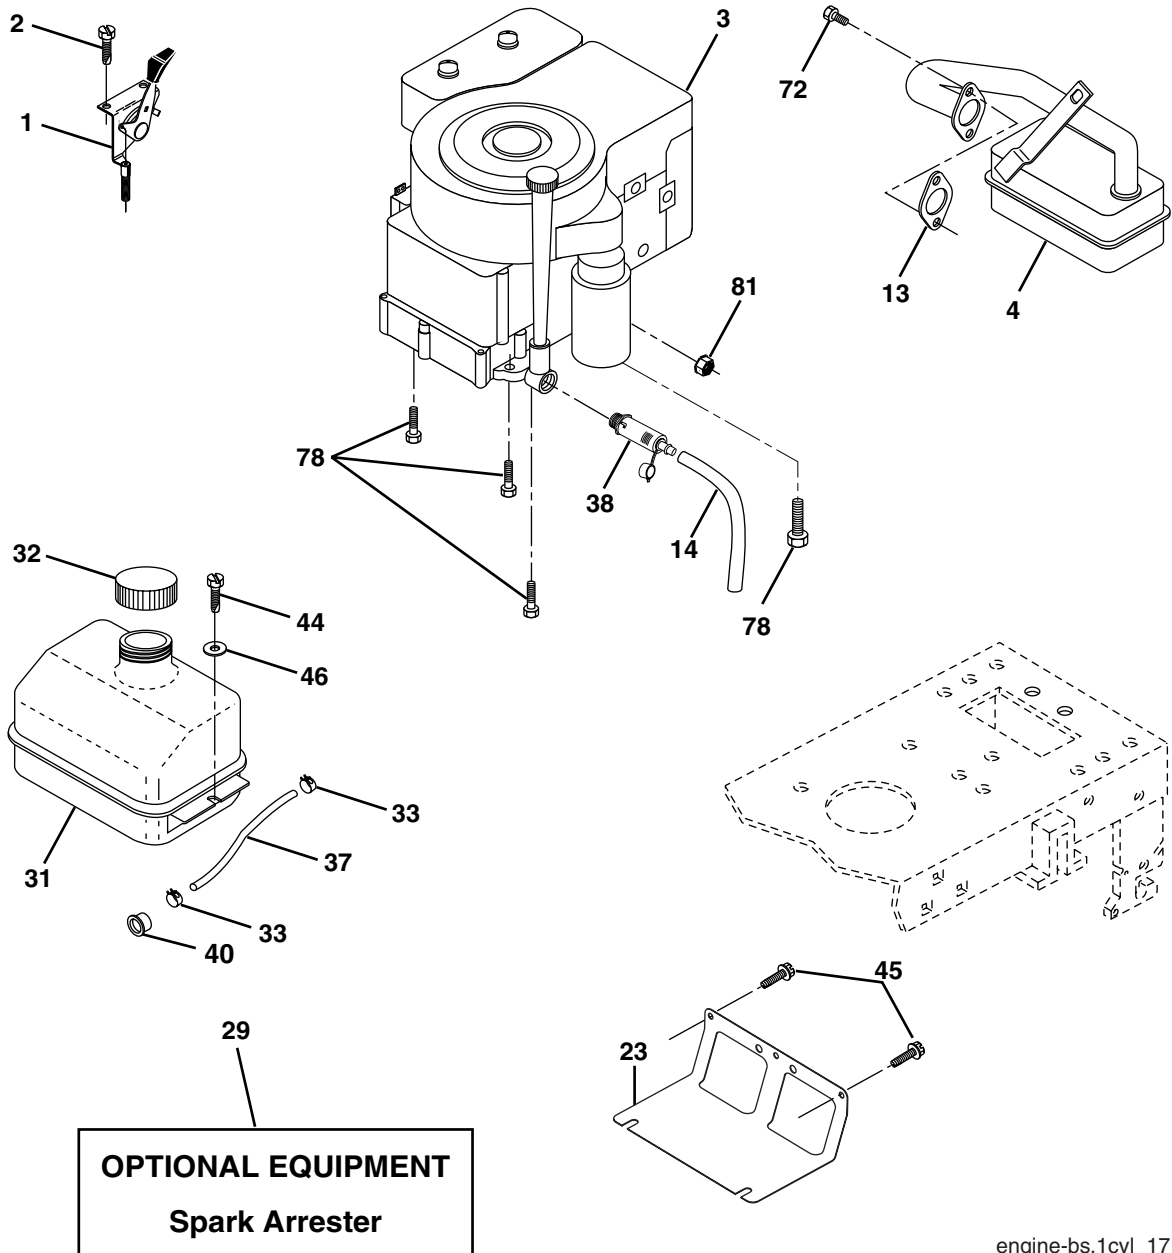

TRACTOR -- MODEL NUMBER 271190

ENGINE

TRACTOR -- MODEL NUMBER 271190

ENGINE

KEY PART NO.	PART NO.	DESCRIPTION
1	170551	Control Th/ch
2	17720408	Screw Hex Thd Cut 1/4-20 x 1/2
3	-----	Engine Briggs Model 282H07-0231-E1 (Order parts from Engine Manufacturer)
4	137352	Muffler
13	165291	Gasket Eng 1 313 Id Tin Plated
14	148456	Tube Drain Oil Easy
23	169837	Shield Browning
29	137180	Kit Spark Arrestor (Flat Scrn)
31	184900	Tank Fuel Front 1 25
32	140527	Cap Asm Fuel
33	123487X	Clamp Hose Blk
37	137040	Line Fuel 20"
38	181654	Plug Drain Oil Easy
40	124028X	Bushing Snap Nyl Blk Fuel Line
44	17670412	Screw Hexwsh Thdrol 1/4-20 x 3/4
45	17000612	Screw Hex Wsh Thdrol 3/8-16
46	19091416	Washer 9/32 x 7/8 x 16 Ga.
72	183906	Screw Socket Head 5/16-18 x 1
78	17060620	Screw 3/8-16 x 1-1/4
81	73510400	Nut Keps Hex 1/4-20 unc

NOTE: All component dimensions given in U. S. inches 1 inch = 25.4 mm

For engine service and replacement parts, call the toll free number for your engine manufacturer listed below:

Briggs & Stratton	1-800-233-3723
Kohler Co.	1-800-544-2444
Tecumseh Products	1-800-558-5402
Honda Engines	1-800-426-7701
Kawasaki	1-949-460-5688