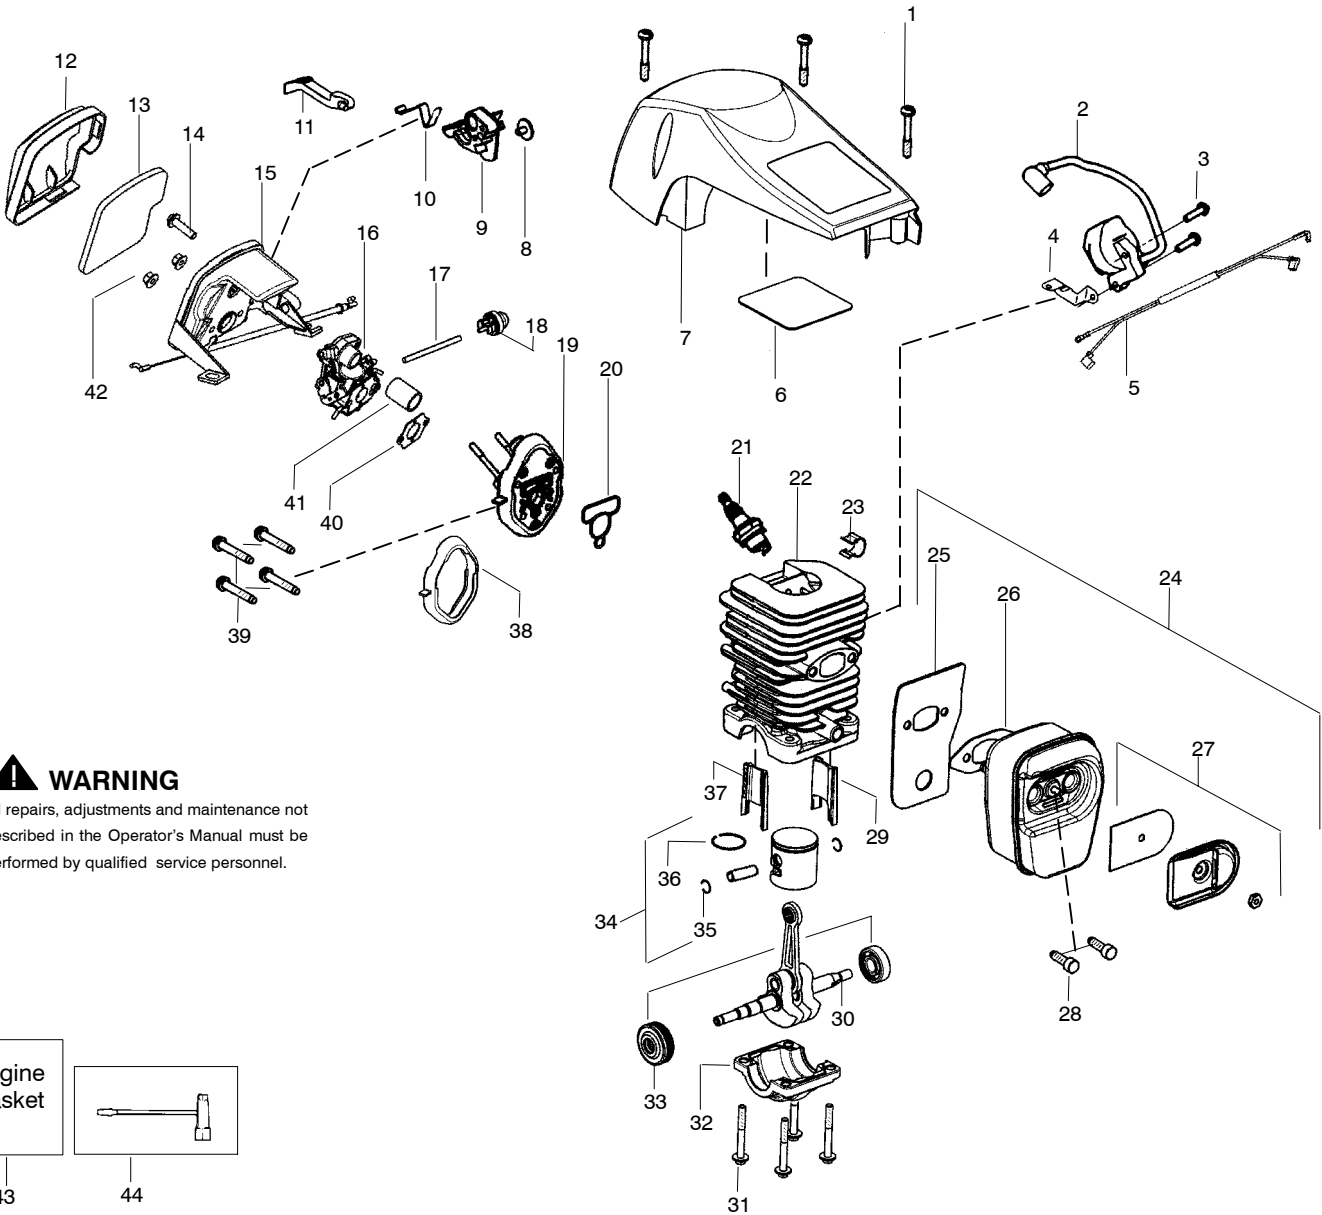

✓ = NEW PART NUMBER FOR THIS IPL

* = REFER TO THE SERVICE REFERENCE INDICATED FOR MORE INFORMATION. (LOCATED AT END OF IPL)

PARTS LIST NO.		Poulan® PARTS LIST	CHAIN SAW MODEL(S)
530166257-01			P3818AV
DATE	Replaces	Note: Illustration may differ from actual model due to design changes	PAGE NO.
2/11/05	1/21/05 - 530166257-01		2