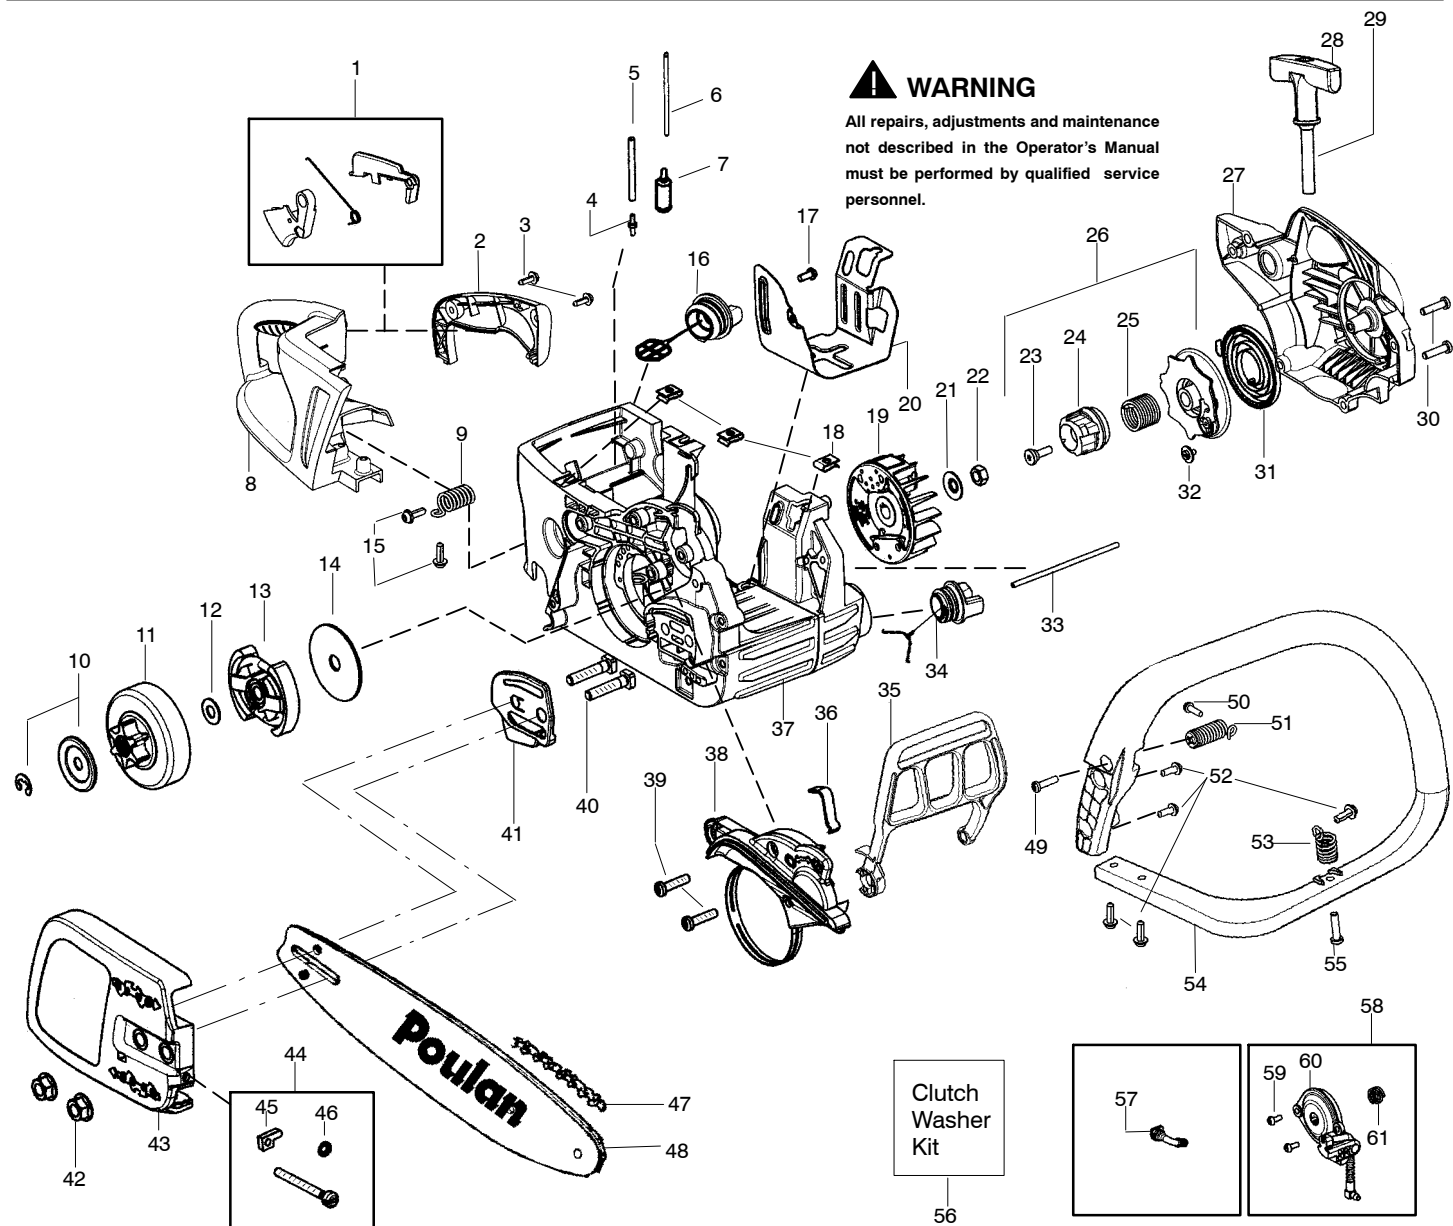

PARTS LIST NO. 530166257-01		Poulan® PARTS LIST	CHAIN SAW MODEL(S) P3818AV	
DATE 2/11/05	Replaces 1/21/05 - 530166257-01		Note: Illustration may differ from actual model due to design changes	PAGE NO. 1

Ref.	Part No.	Description	Ref.	Part No.	Description	Ref.	Part No.	Description
1.	530071927	Kit-Trigger/Lockout	24.	530021178	Starter Hub-EPS	43.	545012202	Assy-Clutch Cover (Incl. # 44)
2.	530057879-02	Cover-Handle	25.	530021180	Spring-EPS	44.	530069611	Kit-Bar Adjust (Incl. 45,46)
3.	530016433	Screw	26.	530071881	Kit- EPS Starter Pulley (Incl. 23,24,25,32)	45.	530015826	Pin-Bar Adjust
4.	530023877	Fitting-Fuel line	27.	530057867-02	Housing-Fan	46.	530038593	Retainer-Bar Adjust
5.	530069216	Kit-Fuel Line (Large)	28.	530056402	Handle-Starter	47.	952051338	Accy-18" Chain
6.	530069247	Kit-Fuel Line (Small)	29.	530069232	Kit-Rope	48.	952044418	Accy-18" Bar
7.	530095646	Assy-Fuel Pick Up	30.	530016432	Screw	49.	530016432	Screw
8.	530057882-02	Handle-Rear	31.	530042095	Spring-Starter	50.	530016443	Screw
9.	530059475	Spring-Rear Isolator	32.	530016392	Screw	51.	530059480	Assy-Rear Iso. Spring
10.	530071945-01	Kit-Clutch Washer	33.	530058786	Assy-Oil Vent	52.	530015906	Screw
11.	530057905	Assy-Clutch Drum 3/8"	34.	530057236	Assy-Oil Cap w/ret.	53.	530059479	Assy-Front Iso. Spring
12.	530071945-01	Kit-Clutch Washer	35.	530057880	Handguard	54.	530057878	Handle-Front
13.	530057907	Assy-Clutch	36.	530016416	Spring-Handguard	55.	530016432	Screw
14.	530016419	Washer-Large Clutch	37.	545011802	Assy-Chassis (Incl. 4,5,6,7,9,15,16,17,18, 20,33,34,36,40,53)	56.	530071945-01	Kit-Clutch Washer (Incl. 10,12)
15.	530015906	Screw	38.	530071893	Kit-Chainbrake	57.	530057924	Assy-Oil Pick Up
16.	530047192	Assy-Fuel Cap w/ret	39.	530016432	Screw	58.	530071891	Kit-Oil Pump (Incl. 59,60,61)
17.	530016064	Screw	40.	530016133	Bolt-Bar	59.	530016064	Screw
18.	530015922	Nut-"U" type speed	41.	530057910	Plate-Bar	60.	530057931	Assy-Oil Pump
19.	530039231	Assy-Flywheel	42.	530015917	Nut-Bar	61.	530037820	Gear-Worm
20.	530057911	Shield-Heat						
21.	530015127	Washer-Flywheel						
22.	530016134	Nut-Flywheel						
23.	530021179	Screw-Shoulder						

✓ = NEW PART NUMBER FOR THIS IPL

* = REFER TO THE SERVICE REFERENCE INDICATED FOR MORE INFORMATION. (LOCATED AT END OF IPL)