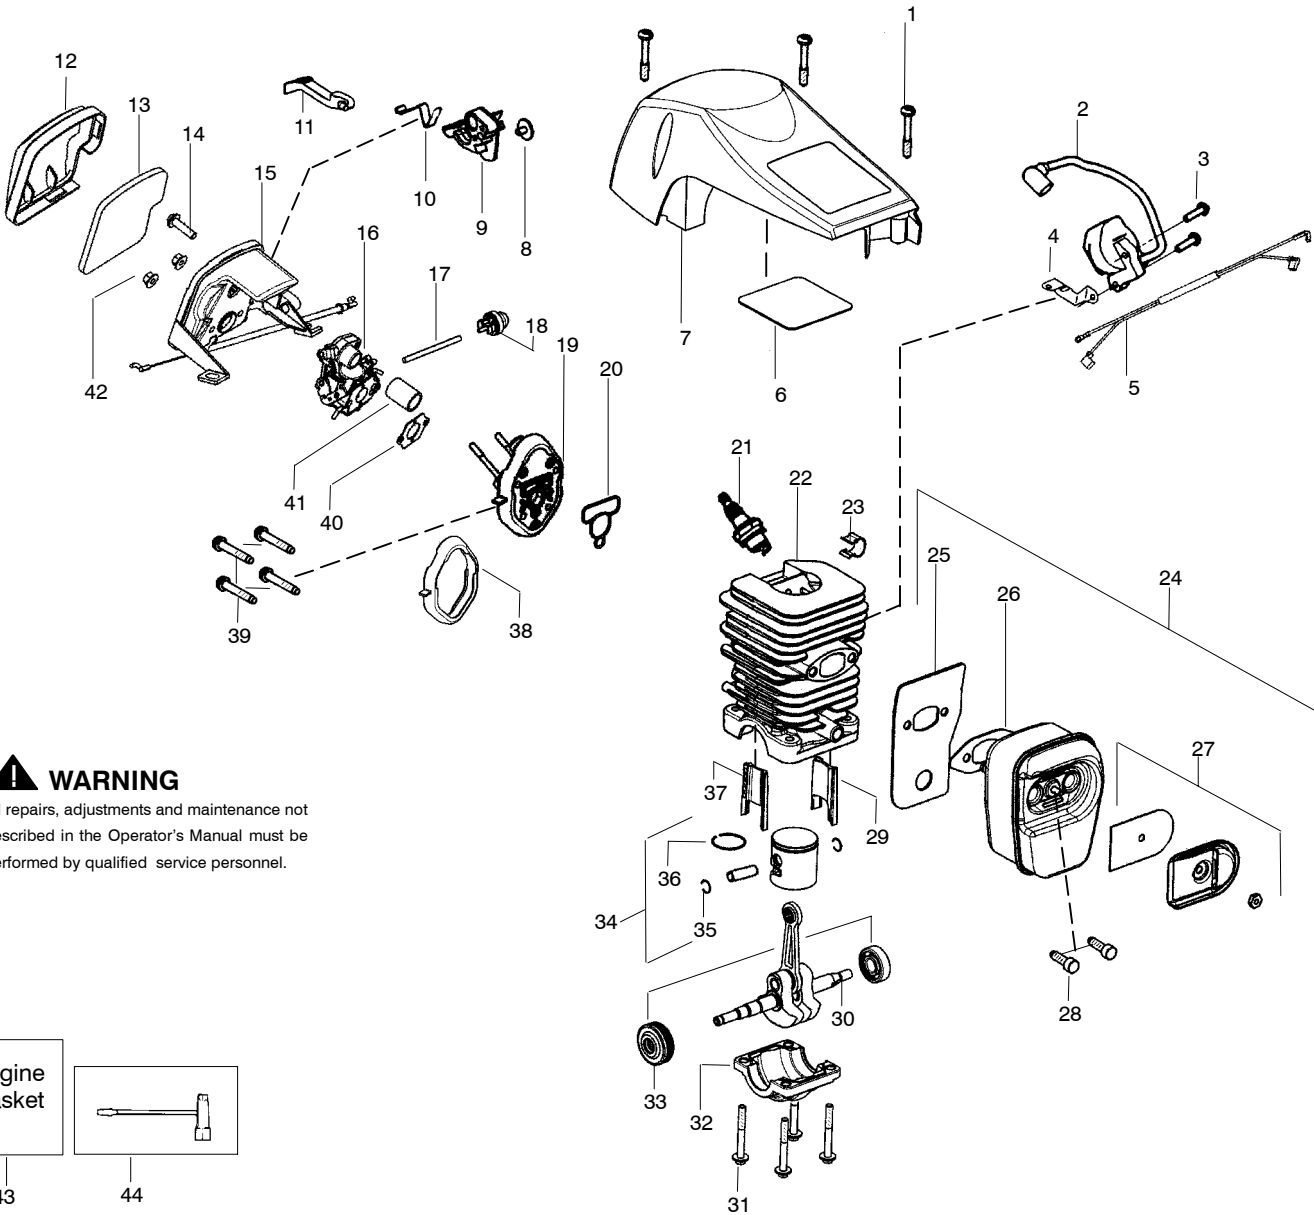

PARTS LIST NO. 530165862-01		Poulan® PARTS LIST	CHAIN SAW MODEL(S) P4018AV
DATE 11/30/04	NEW		NOTE: Illustration may differ from actual model due to design changes

WARNING
All repairs, adjustments and maintenance not described in the Operator's Manual must be performed by qualified service personnel.

✓ = NEW PART NUMBER FOR THIS IPL

* = REFER TO THE SERVICE REFERENCE INDICATED FOR MORE INFORMATION. (LOCATED AT END OF IPL)

PARTS LIST NO. 530165862-01		Poulan® PARTS LIST	CHAIN SAW MODEL(S) P4018AV
DATE 11/30/04	NEW		PAGE NO. 2
Note: Illustration may differ from actual model due to design changes			