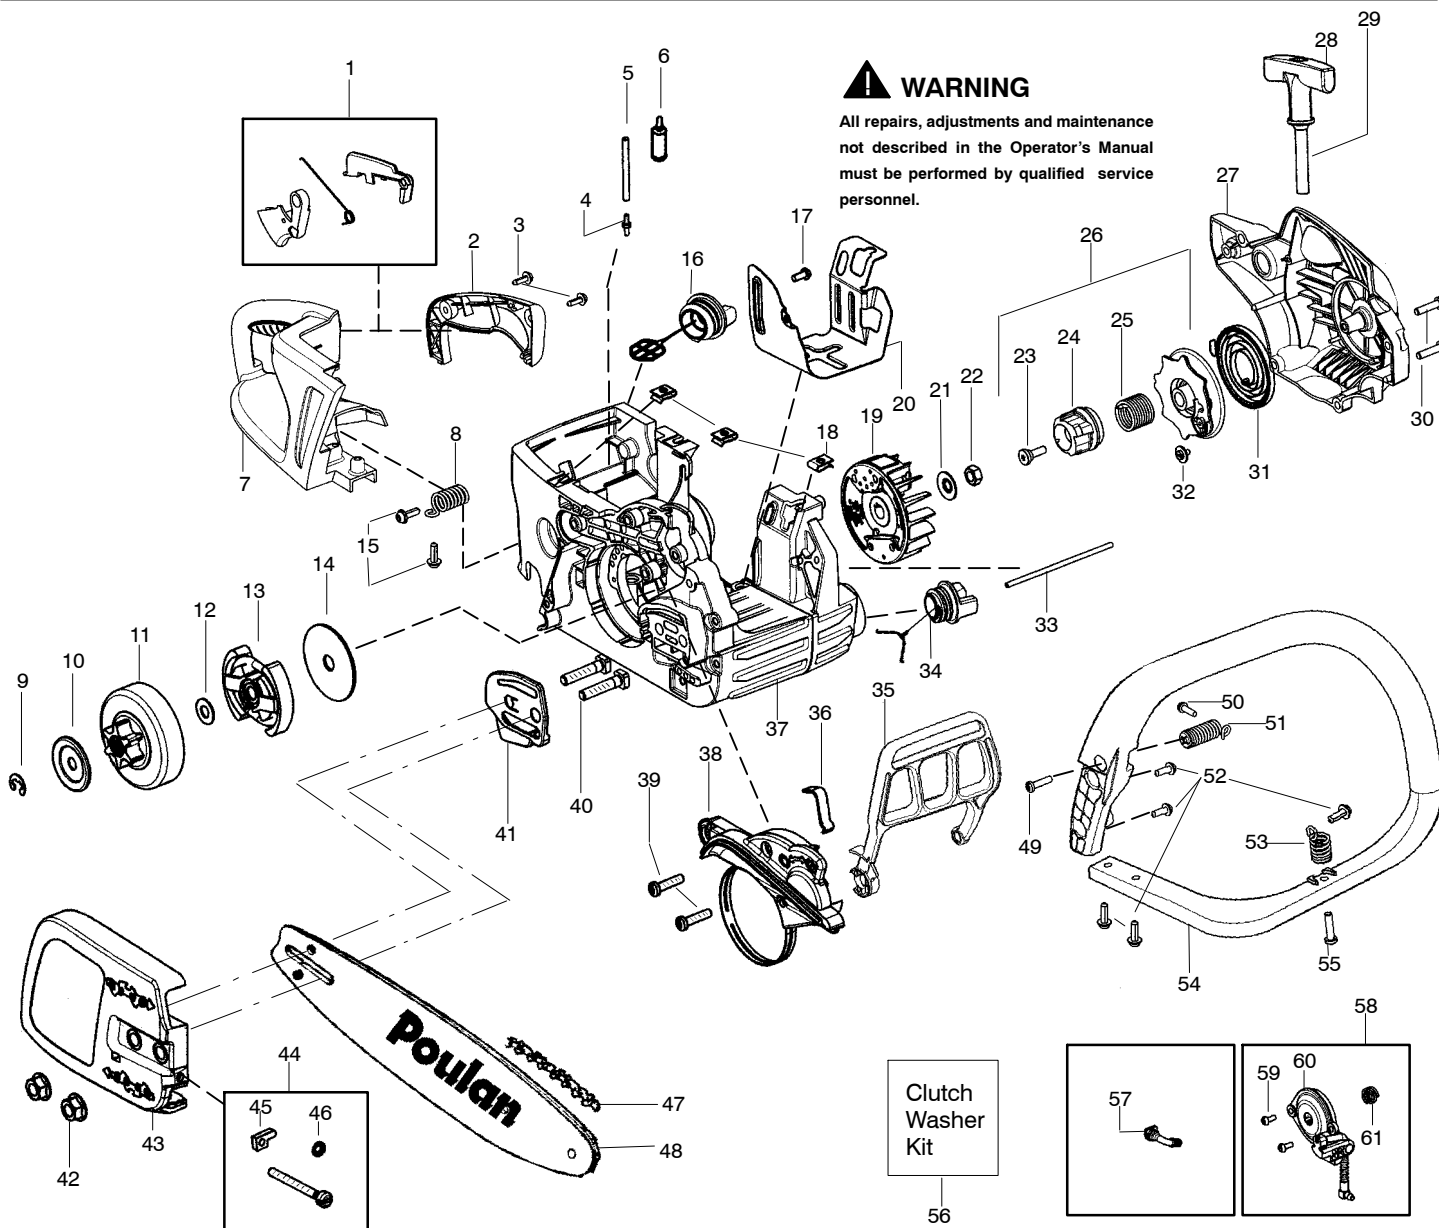

PARTS LIST NO. 530165862-01		Poulan® PARTS LIST	CHAIN SAW MODEL(S) P4018AV
DATE 11/30/04	NEW		NOTE: Illustration may differ from actual model due to design changes

WARNING
All repairs, adjustments and maintenance not described in the Operator's Manual must be performed by qualified service personnel.

✓ = NEW PART NUMBER FOR THIS IPL

* = REFER TO THE SERVICE REFERENCE INDICATED FOR MORE INFORMATION. (LOCATED AT END OF IPL)

PARTS LIST NO. 530165862-01		Poulan® PARTS LIST	CHAIN SAW MODEL(S) P4018AV
DATE 11/30/04	NEW		PAGE NO. 2
Note: Illustration may differ from actual model due to design changes			